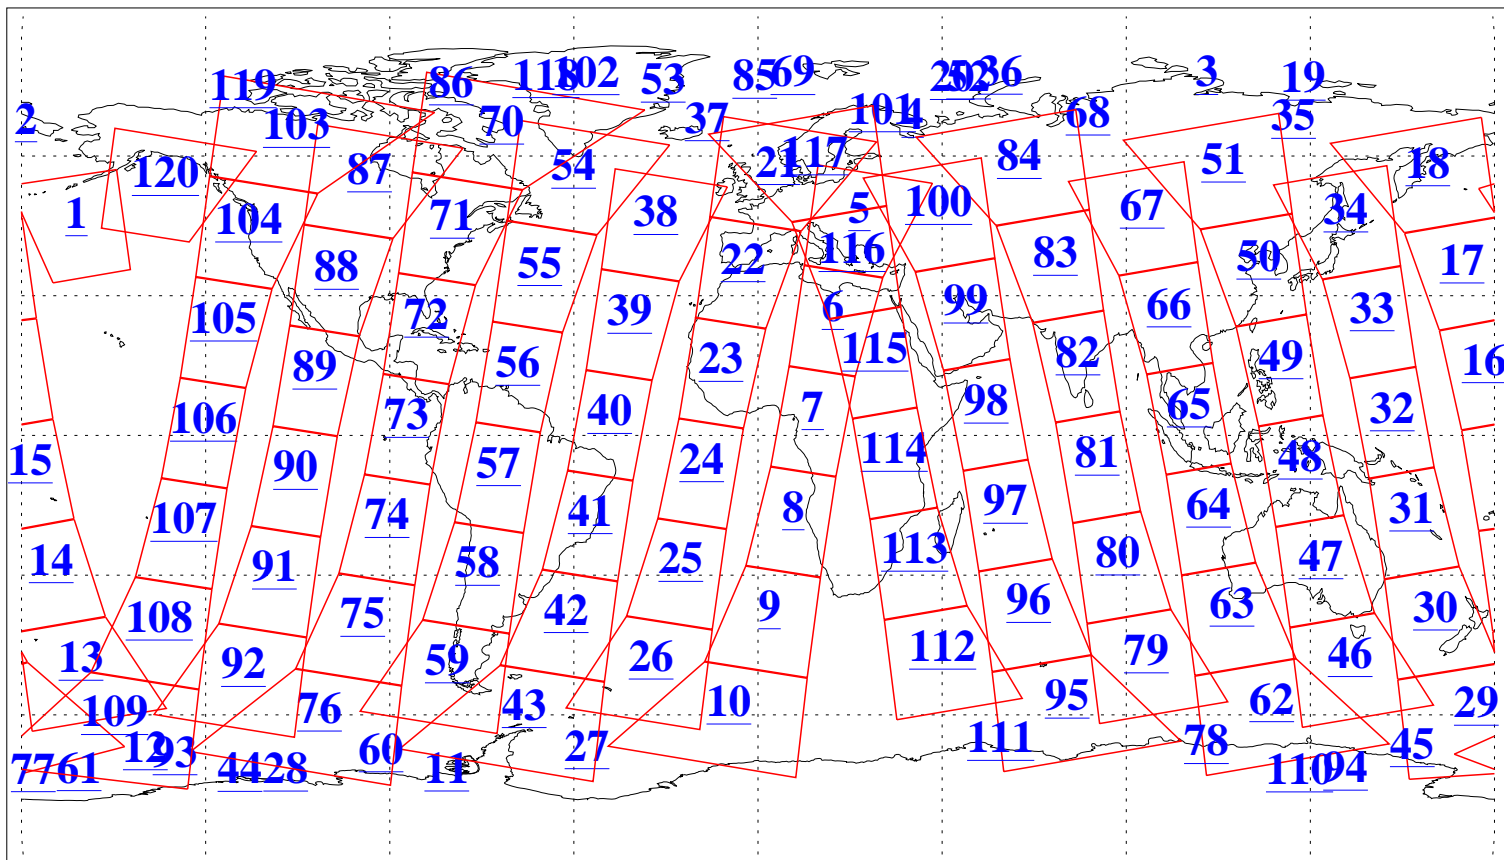

L1B Availability  
AMSU Granules: 240  
HSB Granules: 0  
AIRS Granules: 240

1 Jun 2018  
DoY 152  
Aqua Day 5872  
Granules: 1 to 120

Granules: 121 to 240

Legend: AMSU Available, HSB Available, AIRS Available

L1B Availability  
AMSU Granules: 240  
HSB Granules: 0  
AIRS Granules: 240

1 Jun 2018  
DoY 152  
Aqua Day 5872

Ascending Granules

Descending Granules

Legend: AMSU Available, HSB Available, AIRS Available