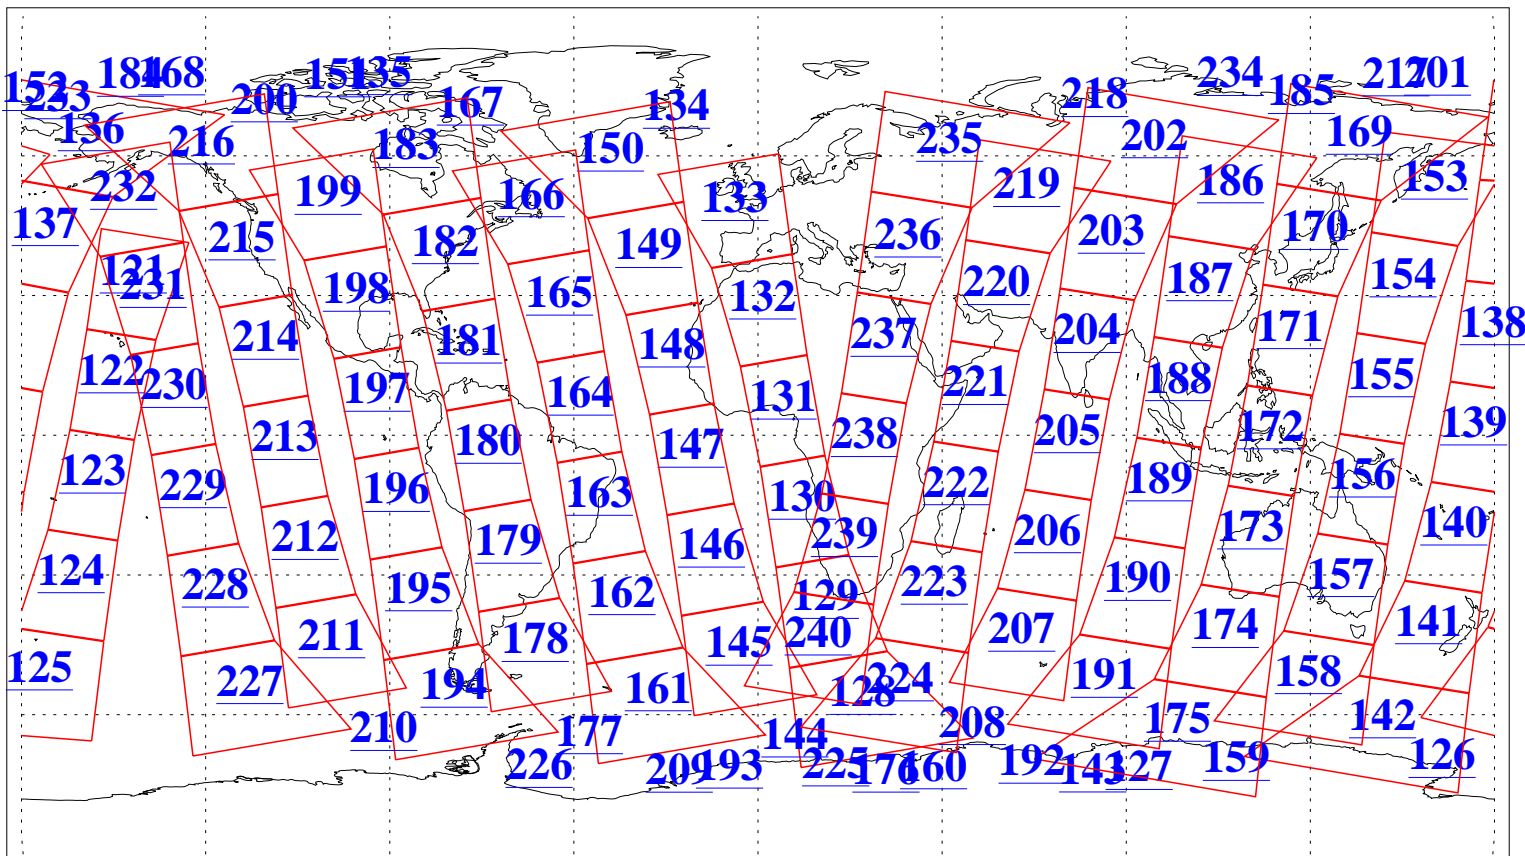

L1B Availability  
AMSU Granules: 240  
HSB Granules: 0  
AIRS Granules: 240

1 Jun 2018  
DoY 152  
Aqua Day 5872  
Granules: 1 to 120

Granules: 121 to 240

Legend: AMSU Available, HSB Available, AIRS Available

L1B Availability  
AMSU Granules: 240  
HSB Granules: 0  
AIRS Granules: 240

1 Jun 2018  
DoY 152  
Aqua Day 5872

Ascending Granules

Descending Granules

Legend: AMSU Available, HSB Available, AIRS Available