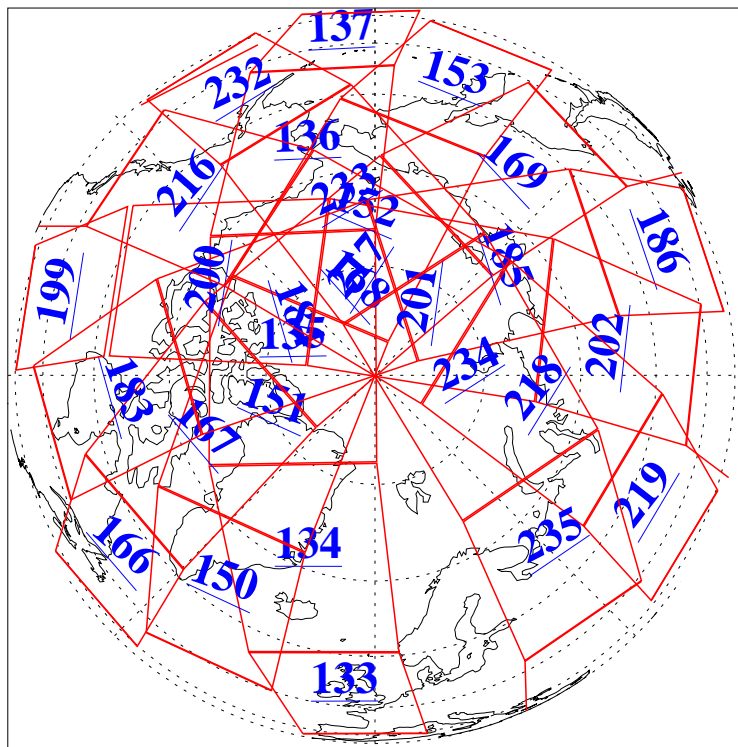

L1B Availability  
AMSU Granules: 240  
HSB Granules: 0  
AIRS Granules: 240

1 Jun 2018  
DoY 152  
Aqua Day 5872  
Granules: 1 to 120

Granules: 121 to 240

Legend: AMSU Available, HSB Available, AIRS Available

L1B Availability  
AMSU Granules: 240  
HSB Granules: 0  
AIRS Granules: 240

1 Jun 2018  
DoY 152  
Aqua Day 5872

Ascending Granules

Descending Granules

Legend: AMSU Available, HSB Available, AIRS Available

### Northern Hemisphere Granules