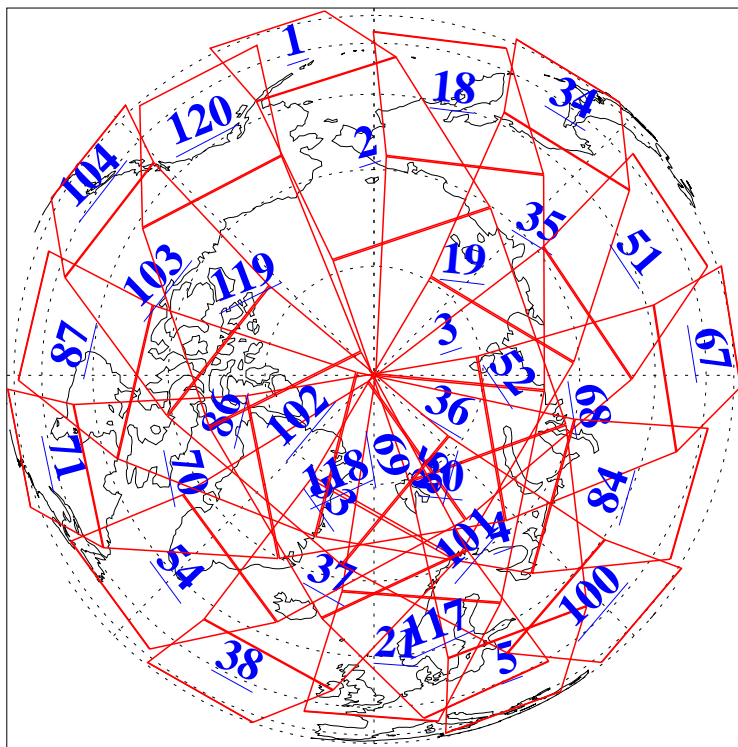

L1B Availability  
AMSU Granules: 240  
HSB Granules: 0  
AIRS Granules: 240

1 Jun 2018  
DoY 152  
Aqua Day 5872  
Granules: 1 to 120

Granules: 121 to 240

Legend: AMSU Available, HSB Available, AIRS Available

L1B Availability  
AMSU Granules: 240  
HSB Granules: 0  
AIRS Granules: 240

1 Jun 2018  
DoY 152  
Aqua Day 5872

Ascending Granules

Descending Granules

Legend: AMSU Available, HSB Available, AIRS Available

### Northern Hemisphere Granules