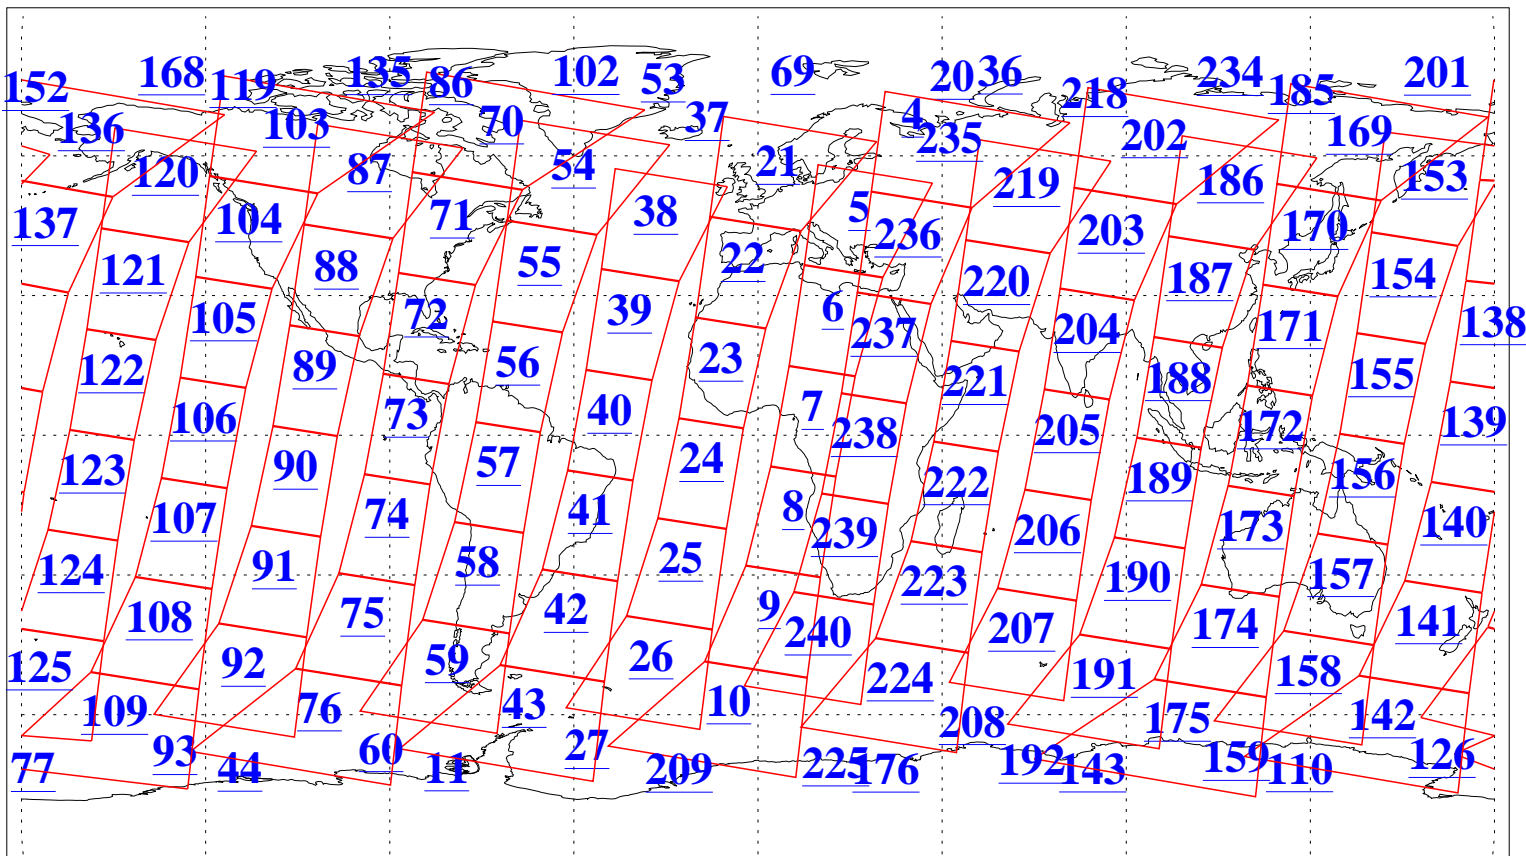

L1B Availability  
AMSU Granules: 240  
HSB Granules: 0  
AIRS Granules: 240

1 Jun 2018  
DoY 152  
Aqua Day 5872  
Granules: 1 to 120

Granules: 121 to 240

Legend: AMSU Available, HSB Available, AIRS Available

L1B Availability  
AMSU Granules: 240  
HSB Granules: 0  
AIRS Granules: 240

1 Jun 2018  
DoY 152  
Aqua Day 5872

Ascending Granules

Descending Granules

Legend: AMSU Available, HSB Available, AIRS Available