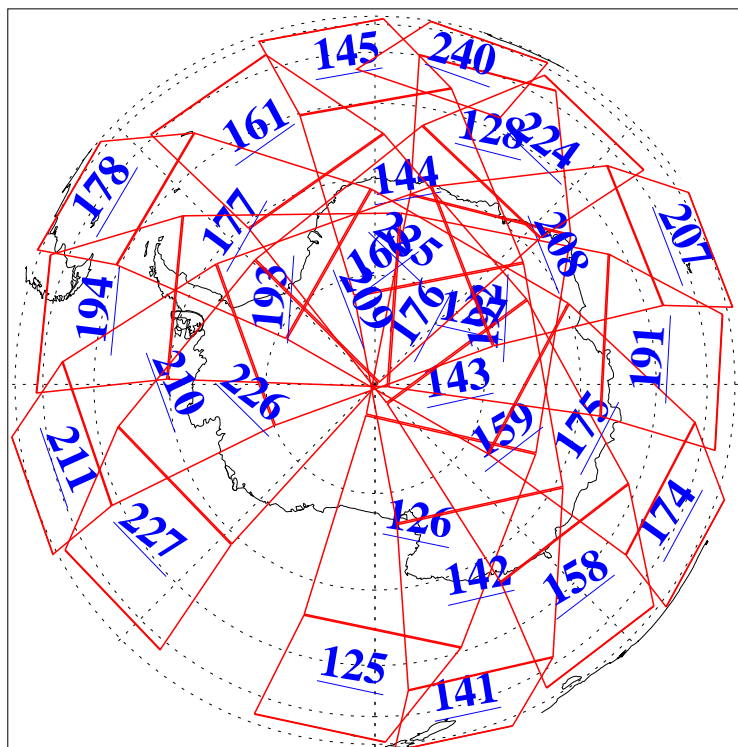

Legend: AMSU Available, HSB Available, AIRS Available