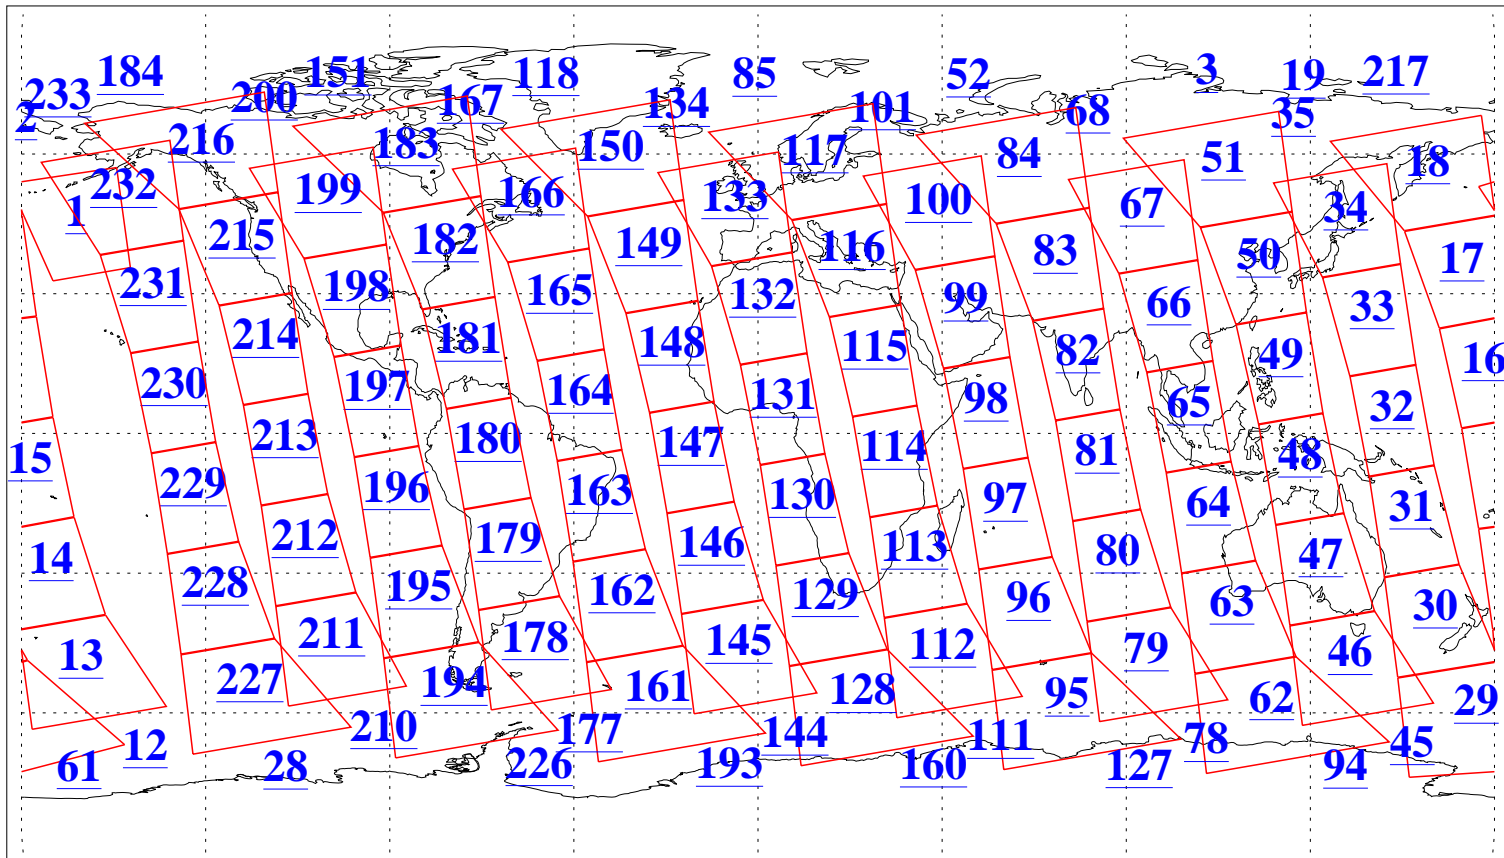

L1B Availability  
AMSU Granules: 240  
HSB Granules: 0  
AIRS Granules: 240

1 Jun 2018  
DoY 152  
Aqua Day 5872  
Granules: 1 to 120

Granules: 121 to 240

Legend: AMSU Available, HSB Available, AIRS Available

L1B Availability  
AMSU Granules: 240  
HSB Granules: 0  
AIRS Granules: 240

1 Jun 2018  
DoY 152  
Aqua Day 5872

Ascending Granules

Descending Granules

Legend: AMSU Available, HSB Available, AIRS Available