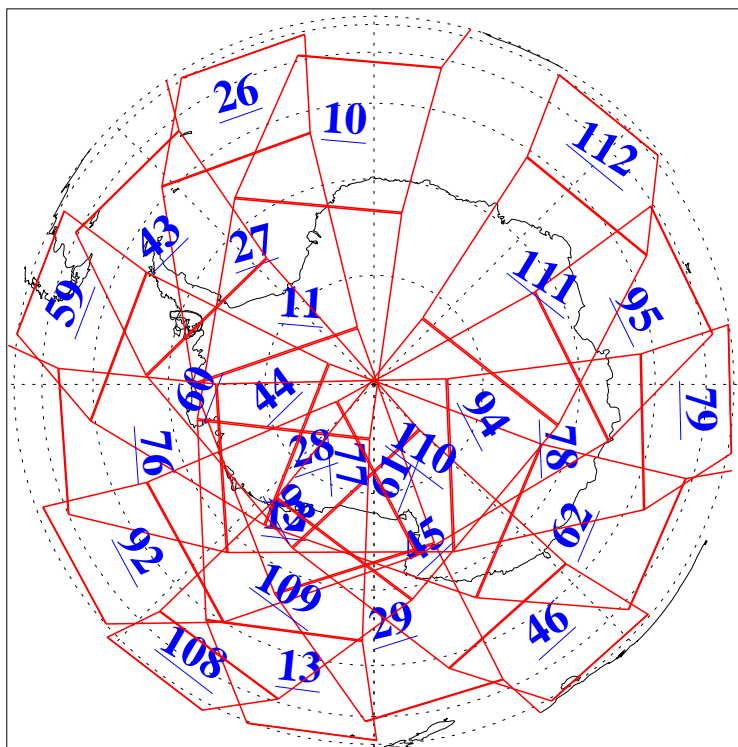

Legend: AMSU Available, HSB Available, AIRS Available