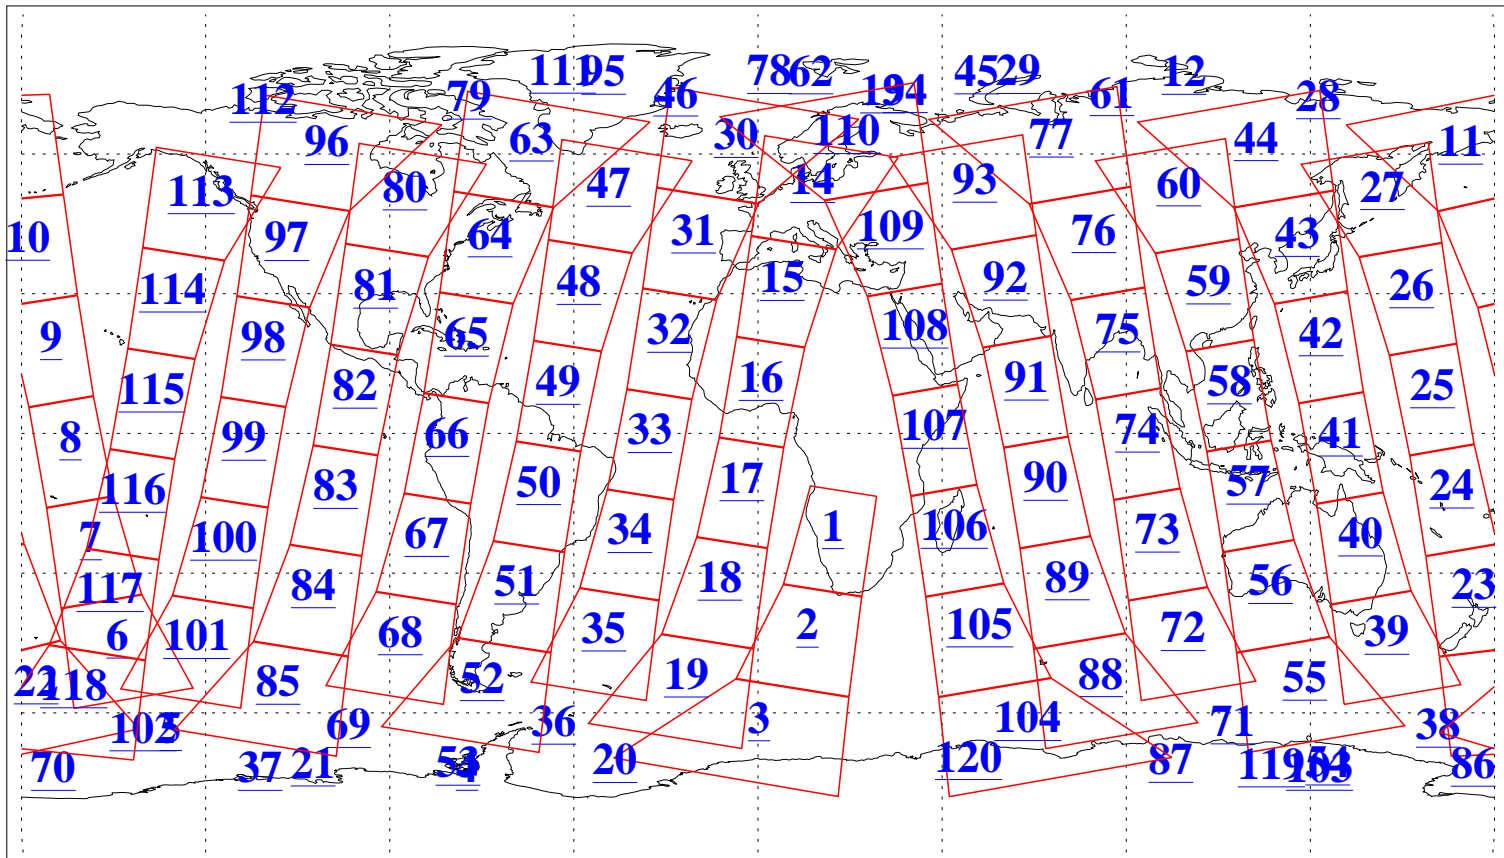

L1B Availability
AMSU Granules: 240
HSB Granules: 0
AIRS Granules: 240

31 May 2018
DoY 151
Aqua Day 5871
Granules: 1 to 120

Granules: 121 to 240

Legend: AMSU Available, HSB Available, AIRS Available

L1B Availability
AMSU Granules: 240
HSB Granules: 0
AIRS Granules: 240

31 May 2018
DoY 151
Aqua Day 5871

Ascending Granules

Descending Granules

Legend: AMSU Available, HSB Available, AIRS Available

L1B Availability
 AMSU Granules: 240
 HSB Granules: 0
 AIRS Granules: 240

31 May 2018
 DoY 151
 Aqua Day 5871

Northern Hemisphere Granules

Southern Hemisphere Granules

Legend: AMSU Available, HSB Available, AIRS Available