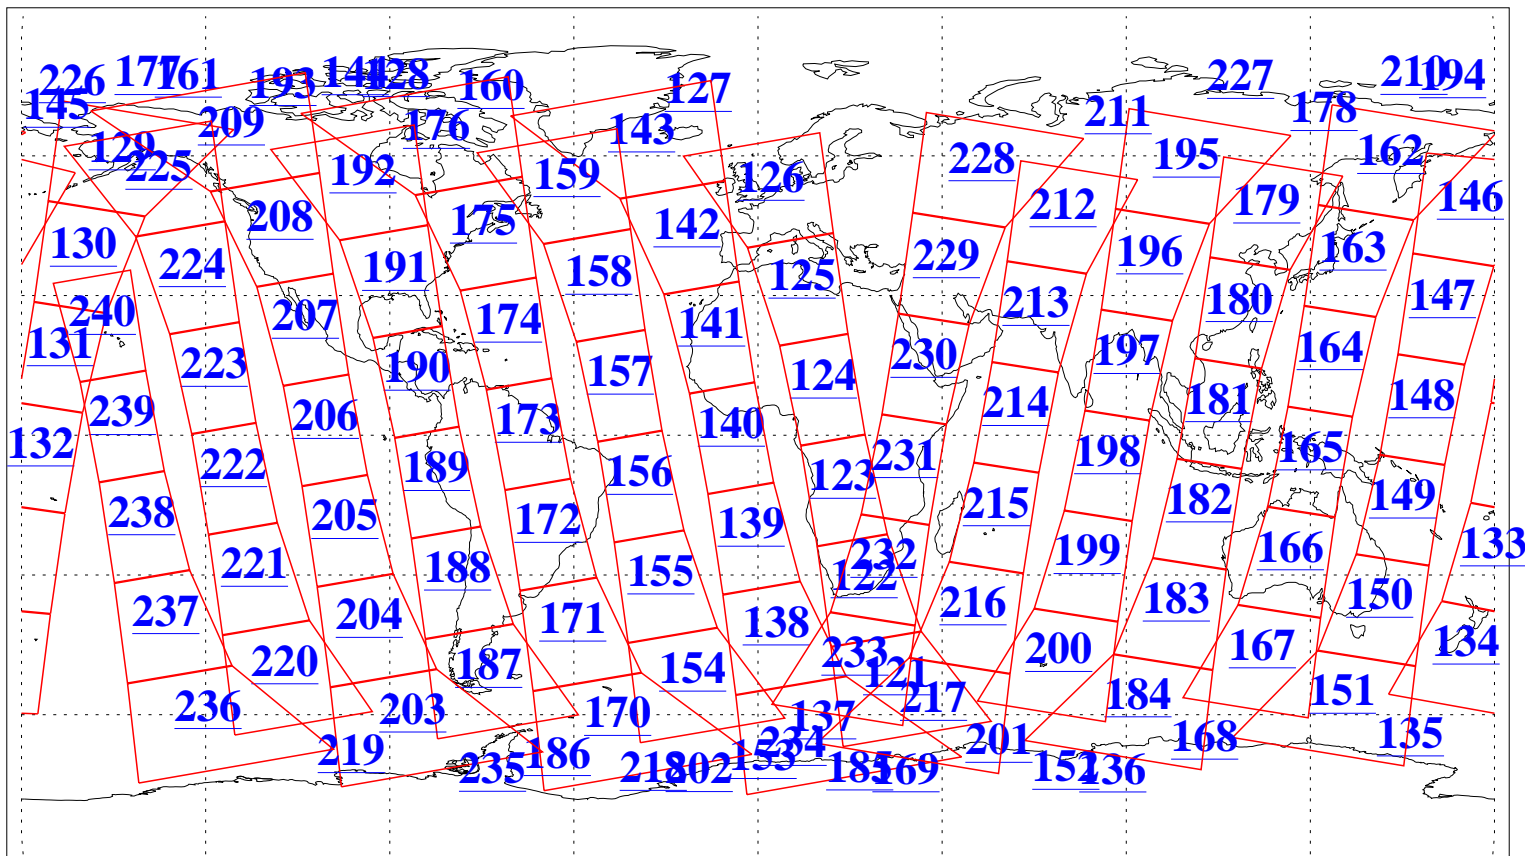

L1B Availability
AMSU Granules: 240
HSB Granules: 0
AIRS Granules: 240

31 May 2018
DoY 151
Aqua Day 5871
Granules: 1 to 120

Granules: 121 to 240

Legend: AMSU Available, HSB Available, AIRS Available

L1B Availability
AMSU Granules: 240
HSB Granules: 0
AIRS Granules: 240

31 May 2018
DoY 151
Aqua Day 5871

Ascending Granules

Descending Granules

Legend: AMSU Available, HSB Available, AIRS Available

L1B Availability
 AMSU Granules: 240
 HSB Granules: 0
 AIRS Granules: 240

31 May 2018
 DoY 151
 Aqua Day 5871

Northern Hemisphere Granules

Southern Hemisphere Granules

Legend: AMSU Available, HSB Available, AIRS Available