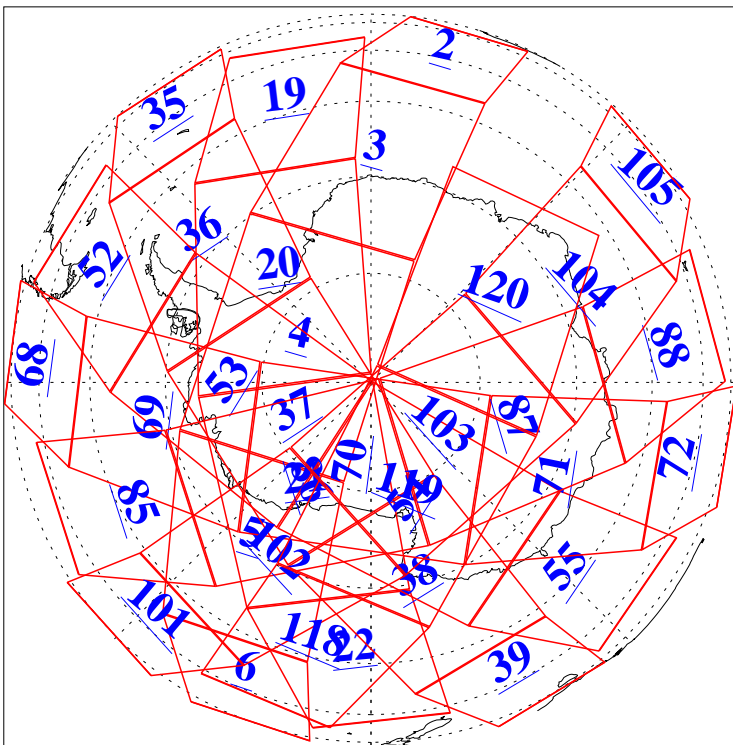

L1B Availability
AMSU Granules: 240
HSB Granules: 0
AIRS Granules: 240

31 May 2018
DoY 151
Aqua Day 5871
Granules: 1 to 120

Granules: 121 to 240

Legend: AMSU Available, HSB Available, AIRS Available

L1B Availability
AMSU Granules: 240
HSB Granules: 0
AIRS Granules: 240

31 May 2018
DoY 151
Aqua Day 5871

Ascending Granules

Descending Granules

Legend: AMSU Available, HSB Available, AIRS Available

L1B Availability
 AMSU Granules: 240
 HSB Granules: 0
 AIRS Granules: 240

31 May 2018
 DoY 151
 Aqua Day 5871

Northern Hemisphere Granules

Southern Hemisphere Granules

Legend: AMSU Available, HSB Available, AIRS Available