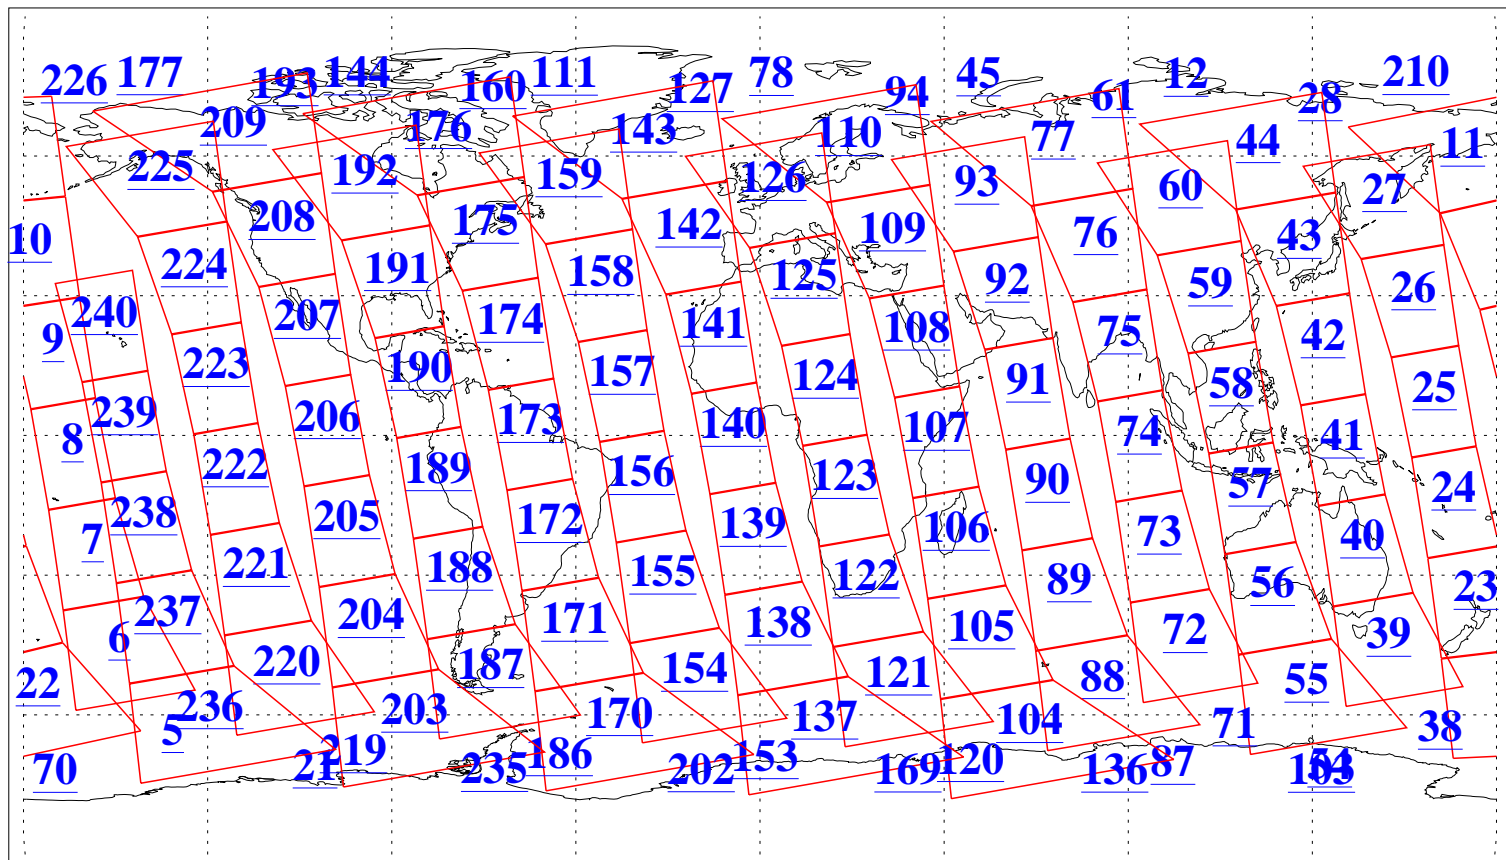

L1B Availability
AMSU Granules: 240
HSB Granules: 0
AIRS Granules: 240

31 May 2018
DoY 151
Aqua Day 5871
Granules: 1 to 120

Granules: 121 to 240

Legend: AMSU Available, HSB Available, AIRS Available

L1B Availability
AMSU Granules: 240
HSB Granules: 0
AIRS Granules: 240

31 May 2018
DoY 151
Aqua Day 5871

Ascending Granules

Descending Granules

Legend: AMSU Available, HSB Available, AIRS Available

L1B Availability
 AMSU Granules: 240
 HSB Granules: 0
 AIRS Granules: 240

31 May 2018
 DoY 151
 Aqua Day 5871

Northern Hemisphere Granules

Southern Hemisphere Granules

Legend: AMSU Available, HSB Available, AIRS Available