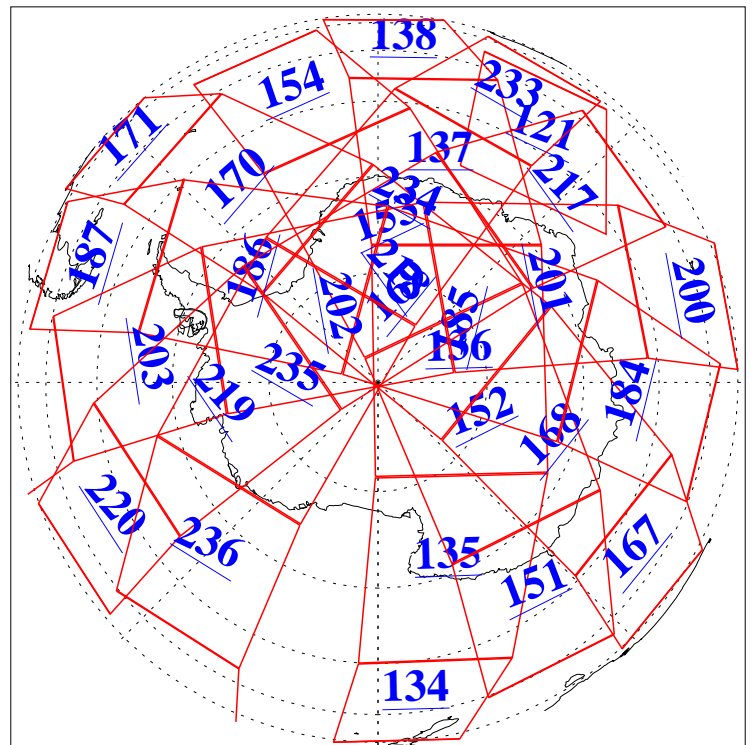

L1B Availability
AMSU Granules: 240
HSB Granules: 0
AIRS Granules: 240

31 May 2018
DoY 151
Aqua Day 5871
Granules: 1 to 120

Granules: 121 to 240

Legend: AMSU Available, HSB Available, AIRS Available

L1B Availability
AMSU Granules: 240
HSB Granules: 0
AIRS Granules: 240

31 May 2018
DoY 151
Aqua Day 5871

Ascending Granules

Descending Granules

Legend: AMSU Available, HSB Available, AIRS Available

L1B Availability
 AMSU Granules: 240
 HSB Granules: 0
 AIRS Granules: 240

31 May 2018
 DoY 151
 Aqua Day 5871

Northern Hemisphere Granules

Southern Hemisphere Granules

Legend: AMSU Available, HSB Available, AIRS Available