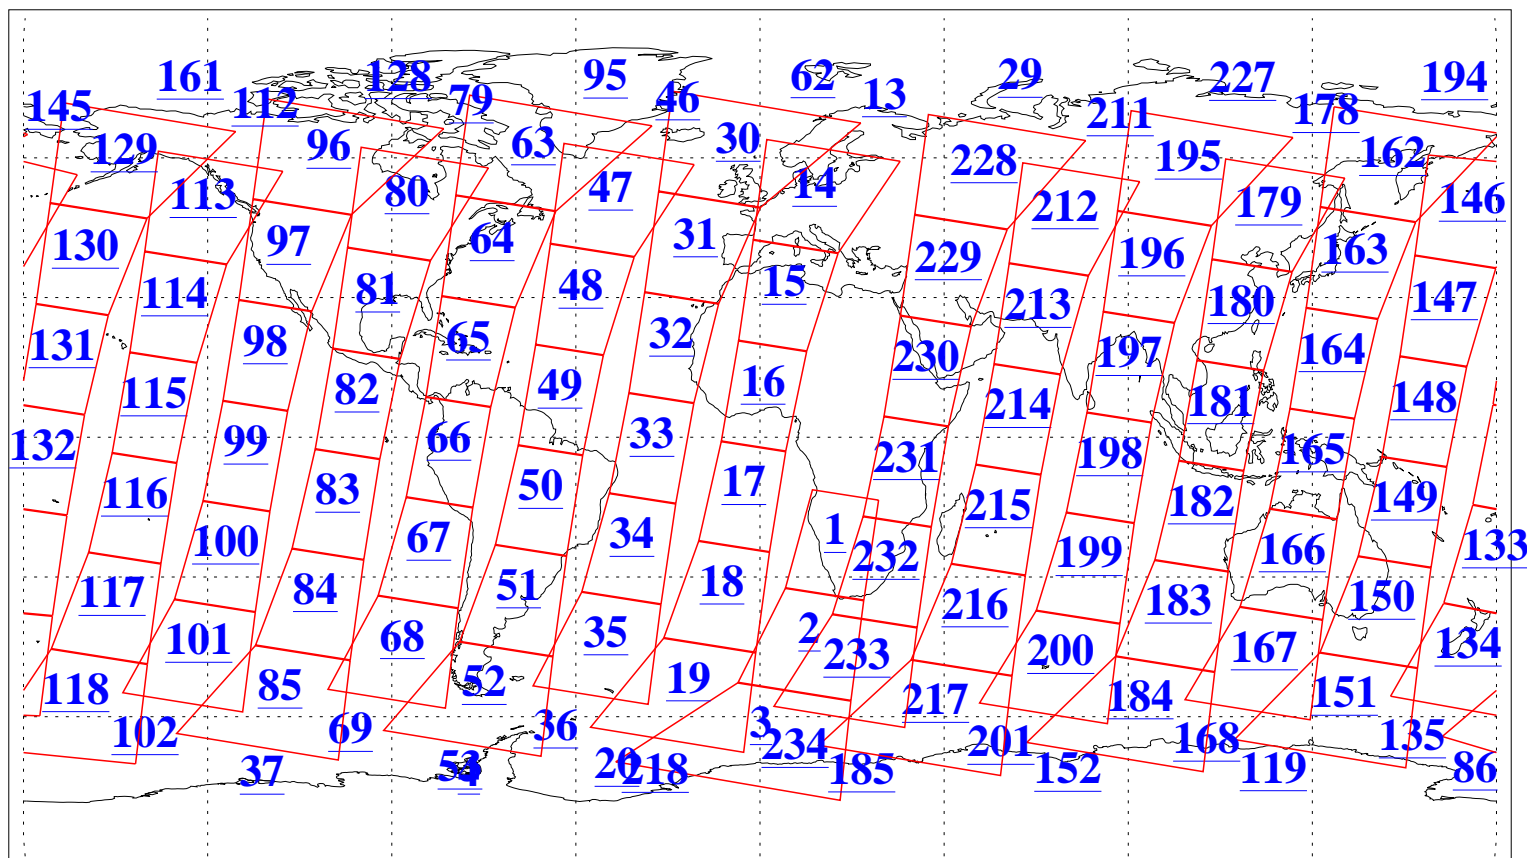

L1B Availability
AMSU Granules: 240
HSB Granules: 0
AIRS Granules: 240

31 May 2018
DoY 151
Aqua Day 5871
Granules: 1 to 120

Granules: 121 to 240

Legend: AMSU Available, HSB Available, AIRS Available

L1B Availability
AMSU Granules: 240
HSB Granules: 0
AIRS Granules: 240

31 May 2018
DoY 151
Aqua Day 5871

Ascending Granules

Descending Granules

Legend: AMSU Available, HSB Available, AIRS Available

L1B Availability
 AMSU Granules: 240
 HSB Granules: 0
 AIRS Granules: 240

31 May 2018
 DoY 151
 Aqua Day 5871

Northern Hemisphere Granules

Southern Hemisphere Granules

Legend: AMSU Available, HSB Available, AIRS Available