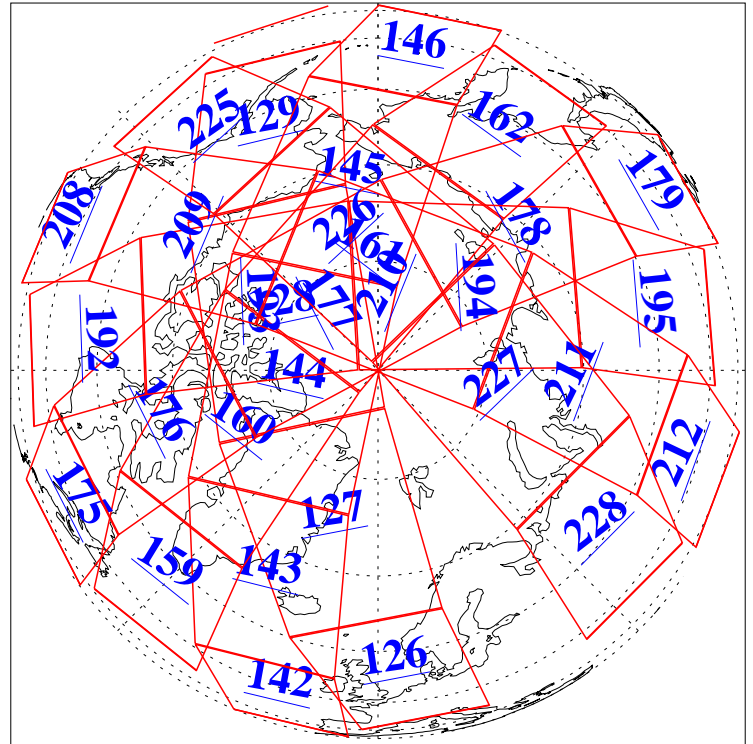

31 May 2018
DoY 151
Aqua Day 5871

Ascending Granules

Descending Granules

Legend: AMSU Available, HSB Available, AIRS Available

L1B Availability
 AMSU Granules: 240
 HSB Granules: 0
 AIRS Granules: 240

31 May 2018
 DoY 151
 Aqua Day 5871

Northern Hemisphere Granules

Southern Hemisphere Granules

Legend: AMSU Available, HSB Available, AIRS Available