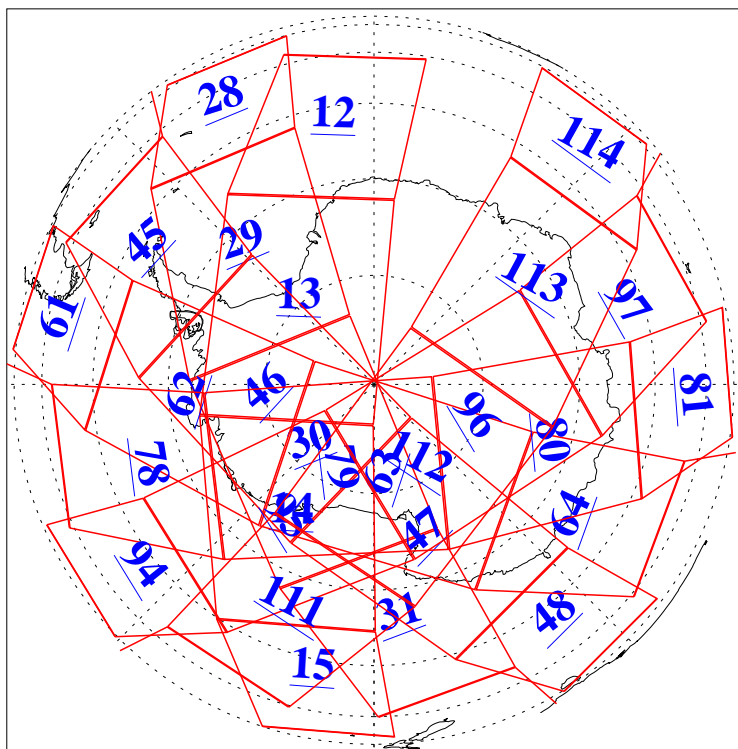

L1B Availability  
AMSU Granules: 239  
HSB Granules: 0  
AIRS Granules: 240

30 May 2018  
DoY 150  
Aqua Day 5870  
Granules: 1 to 120

Granules: 121 to 240

Legend: AMSU Available, HSB Available, AIRS Available

L1B Availability  
AMSU Granules: 239  
HSB Granules: 0  
AIRS Granules: 240

30 May 2018  
DoY 150  
Aqua Day 5870

Ascending Granules

Descending Granules

Legend: AMSU Available, HSB Available, AIRS Available

L1B Availability  
 AMSU Granules: 239  
 HSB Granules: 0  
 AIRS Granules: 240

30 May 2018  
 DoY 150  
 Aqua Day 5870

Northern Hemisphere Granules

Southern Hemisphere Granules

Legend: AMSU Available, HSB Available, AIRS Available