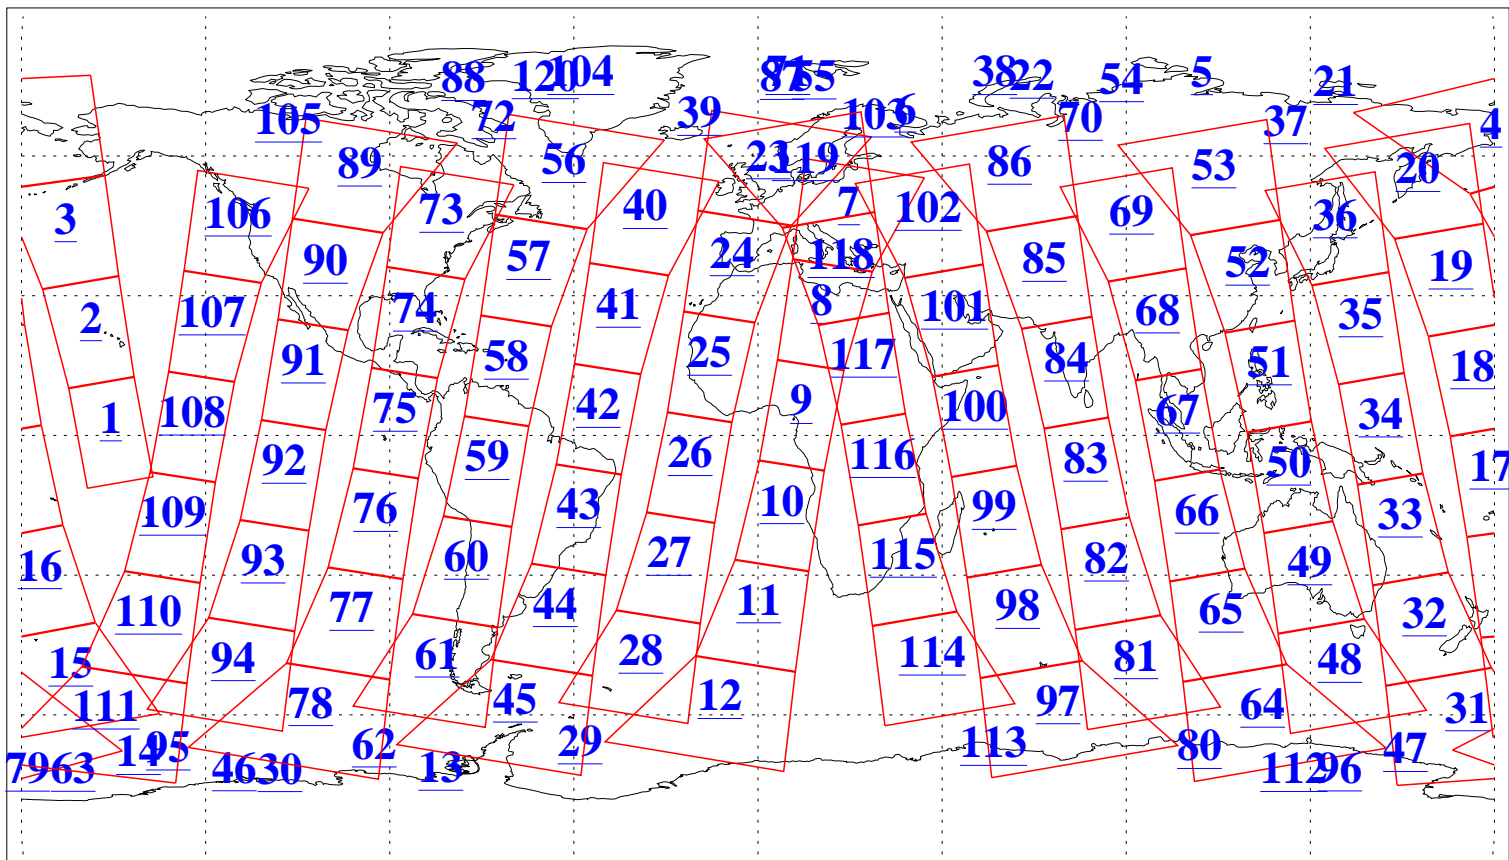

L1B Availability  
AMSU Granules: 239  
HSB Granules: 0  
AIRS Granules: 240

30 May 2018  
DoY 150  
Aqua Day 5870  
Granules: 1 to 120

Granules: 121 to 240

Legend: AMSU Available, HSB Available, AIRS Available

L1B Availability  
AMSU Granules: 239  
HSB Granules: 0  
AIRS Granules: 240

30 May 2018  
DoY 150  
Aqua Day 5870

Ascending Granules

Descending Granules

Legend: AMSU Available, HSB Available, AIRS Available

L1B Availability  
 AMSU Granules: 239  
 HSB Granules: 0  
 AIRS Granules: 240

30 May 2018  
 DoY 150  
 Aqua Day 5870

Northern Hemisphere Granules

Southern Hemisphere Granules

Legend: AMSU Available, HSB Available, AIRS Available