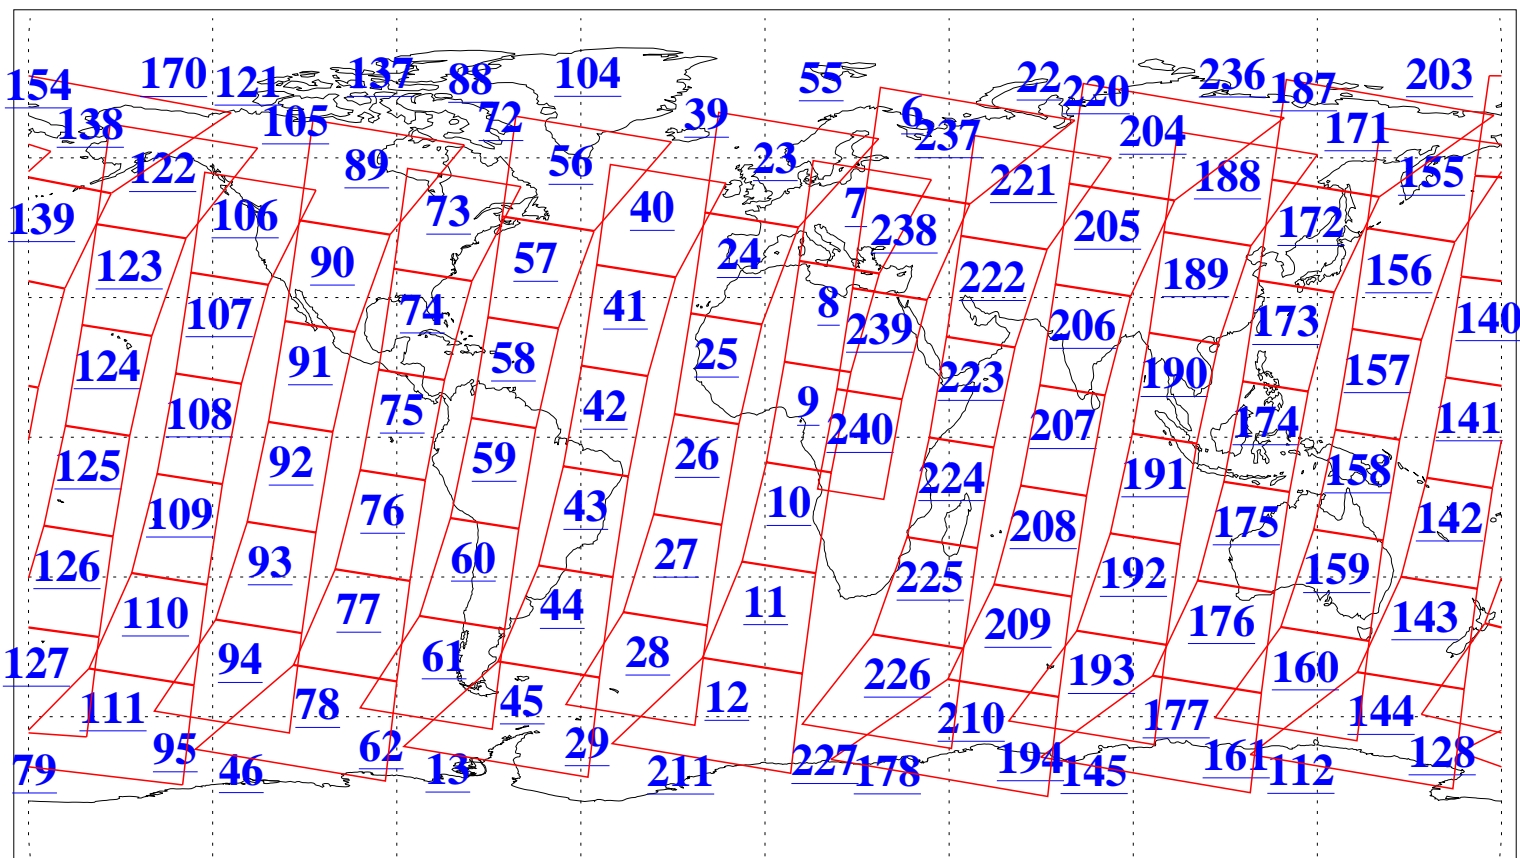

L1B Availability  
AMSU Granules: 239  
HSB Granules: 0  
AIRS Granules: 240

30 May 2018  
DoY 150  
Aqua Day 5870  
Granules: 1 to 120

Granules: 121 to 240

Legend: AMSU Available, HSB Available, AIRS Available

L1B Availability  
AMSU Granules: 239  
HSB Granules: 0  
AIRS Granules: 240

30 May 2018  
DoY 150  
Aqua Day 5870

Ascending Granules

Descending Granules

Legend: AMSU Available, HSB Available, AIRS Available

L1B Availability  
 AMSU Granules: 239  
 HSB Granules: 0  
 AIRS Granules: 240

30 May 2018  
 DoY 150  
 Aqua Day 5870

Northern Hemisphere Granules

Southern Hemisphere Granules

Legend: AMSU Available, HSB Available, AIRS Available