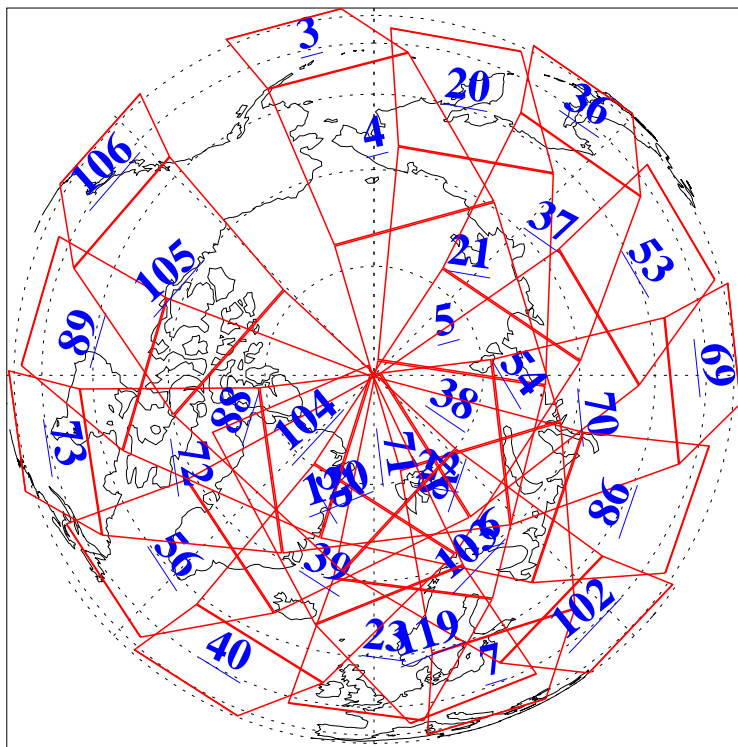

L1B Availability  
AMSU Granules: 239  
HSB Granules: 0  
AIRS Granules: 240

30 May 2018  
DoY 150  
Aqua Day 5870  
Granules: 1 to 120

Granules: 121 to 240

Legend: AMSU Available, HSB Available, AIRS Available

L1B Availability  
AMSU Granules: 239  
HSB Granules: 0  
AIRS Granules: 240

30 May 2018  
DoY 150  
Aqua Day 5870

Ascending Granules

Descending Granules

Legend: AMSU Available, HSB Available, AIRS Available

L1B Availability  
 AMSU Granules: 239  
 HSB Granules: 0  
 AIRS Granules: 240

30 May 2018  
 DoY 150  
 Aqua Day 5870

Northern Hemisphere Granules

Southern Hemisphere Granules

Legend: AMSU Available, HSB Available, AIRS Available