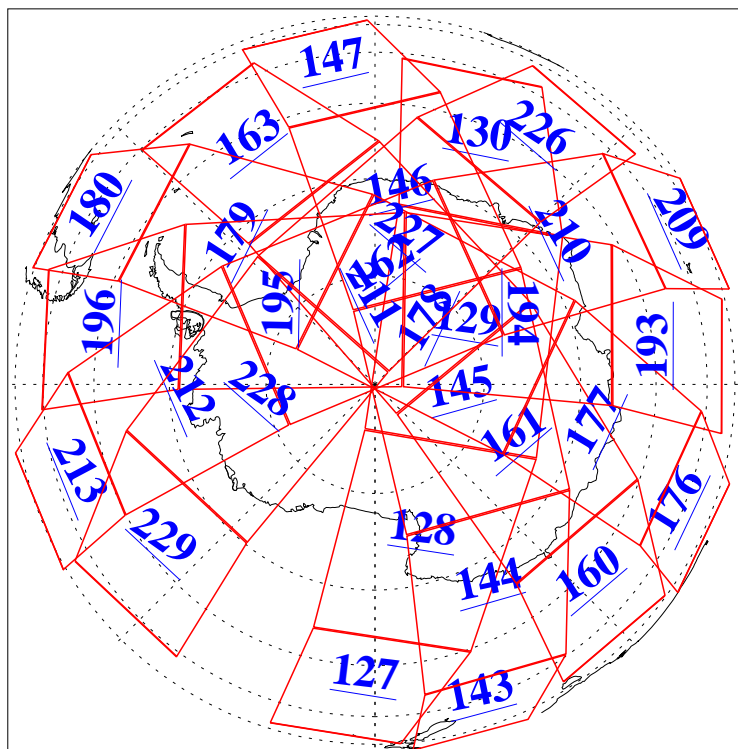

L1B Availability  
AMSU Granules: 239  
HSB Granules: 0  
AIRS Granules: 240

30 May 2018  
DoY 150  
Aqua Day 5870  
Granules: 1 to 120

Granules: 121 to 240

Legend: AMSU Available, HSB Available, AIRS Available

L1B Availability  
AMSU Granules: 239  
HSB Granules: 0  
AIRS Granules: 240

30 May 2018  
DoY 150  
Aqua Day 5870

Ascending Granules

Descending Granules

Legend: AMSU Available, HSB Available, AIRS Available

L1B Availability  
 AMSU Granules: 239  
 HSB Granules: 0  
 AIRS Granules: 240

30 May 2018  
 DoY 150  
 Aqua Day 5870

Northern Hemisphere Granules

Southern Hemisphere Granules

Legend: AMSU Available, HSB Available, AIRS Available