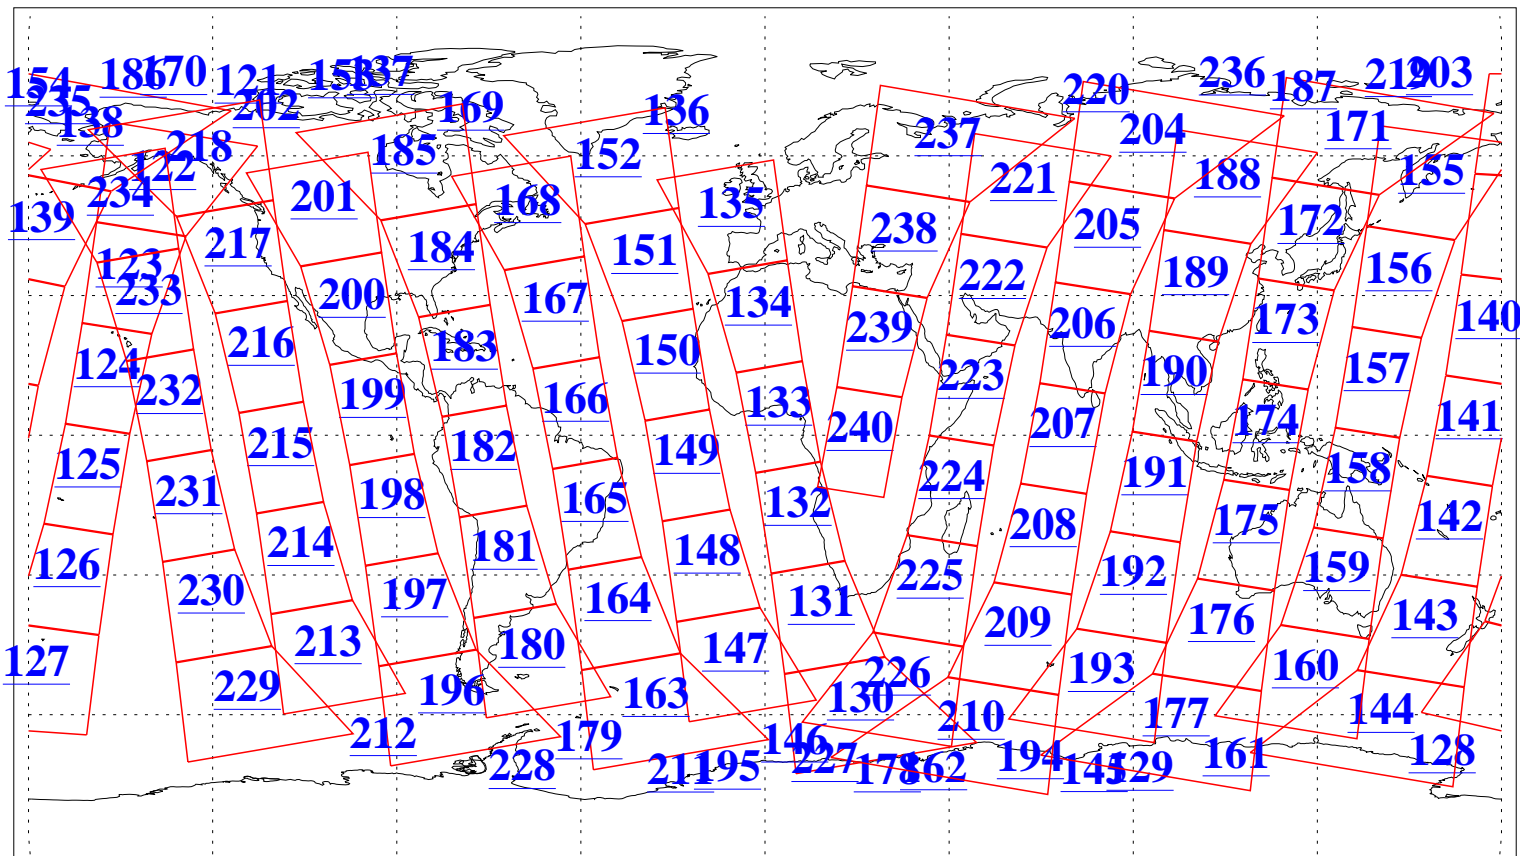

L1B Availability  
AMSU Granules: 239  
HSB Granules: 0  
AIRS Granules: 240

30 May 2018  
DoY 150  
Aqua Day 5870  
Granules: 1 to 120

Granules: 121 to 240

Legend: AMSU Available, HSB Available, AIRS Available

L1B Availability  
AMSU Granules: 239  
HSB Granules: 0  
AIRS Granules: 240

30 May 2018  
DoY 150  
Aqua Day 5870

Ascending Granules

Descending Granules

Legend: AMSU Available, HSB Available, AIRS Available

L1B Availability  
 AMSU Granules: 239  
 HSB Granules: 0  
 AIRS Granules: 240

30 May 2018  
 DoY 150  
 Aqua Day 5870

Northern Hemisphere Granules

Southern Hemisphere Granules

Legend: AMSU Available, HSB Available, AIRS Available