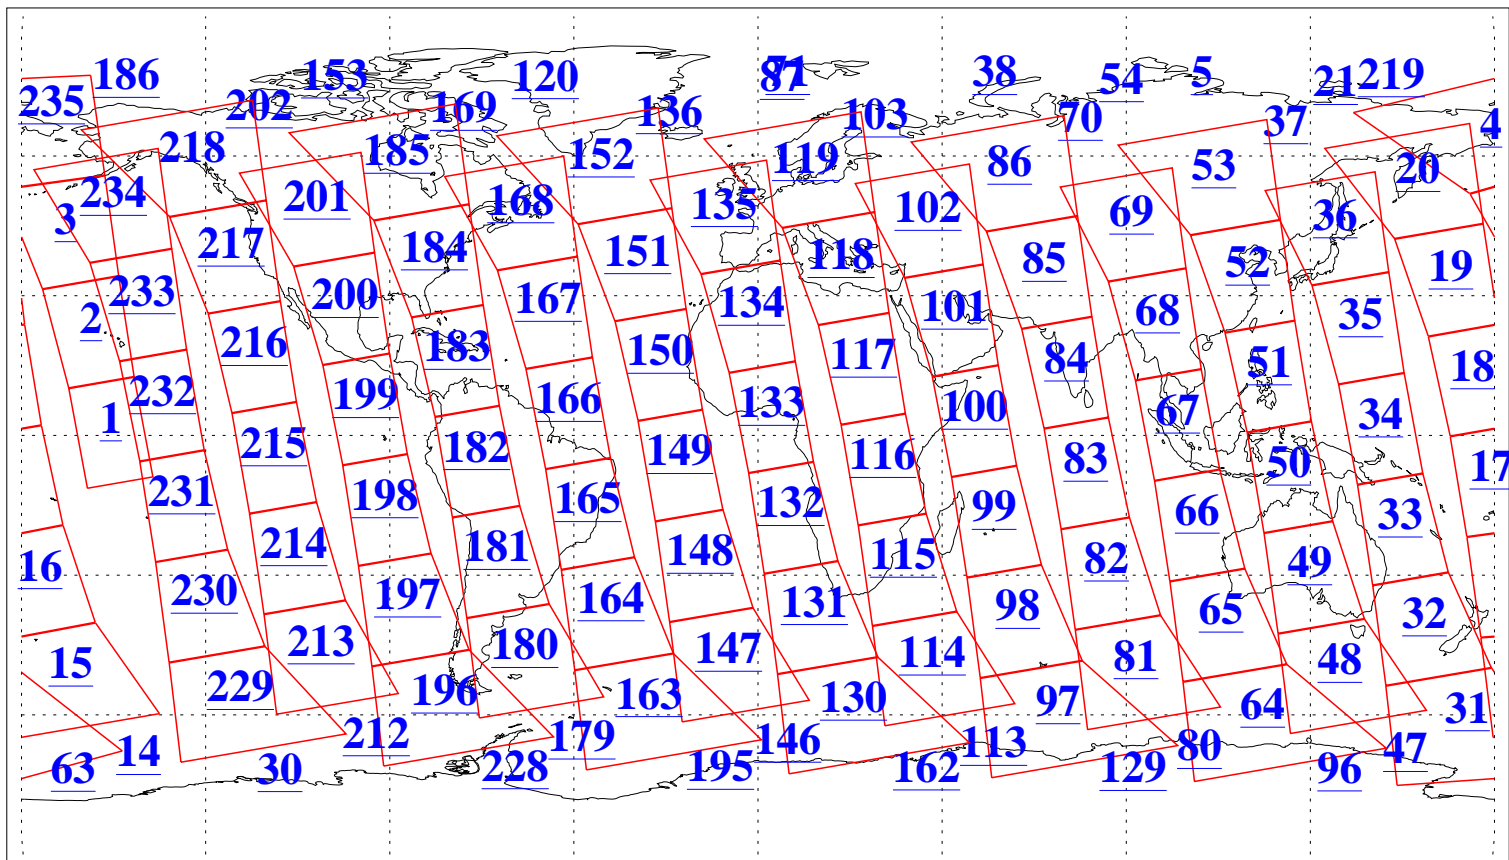

L1B Availability  
AMSU Granules: 239  
HSB Granules: 0  
AIRS Granules: 240

30 May 2018  
DoY 150  
Aqua Day 5870  
Granules: 1 to 120

Granules: 121 to 240

Legend: AMSU Available, HSB Available, AIRS Available

L1B Availability  
AMSU Granules: 239  
HSB Granules: 0  
AIRS Granules: 240

30 May 2018  
DoY 150  
Aqua Day 5870

Ascending Granules

Descending Granules

Legend: AMSU Available, HSB Available, AIRS Available

L1B Availability  
 AMSU Granules: 239  
 HSB Granules: 0  
 AIRS Granules: 240

30 May 2018  
 DoY 150  
 Aqua Day 5870

Northern Hemisphere Granules

Southern Hemisphere Granules

Legend: AMSU Available, HSB Available, AIRS Available