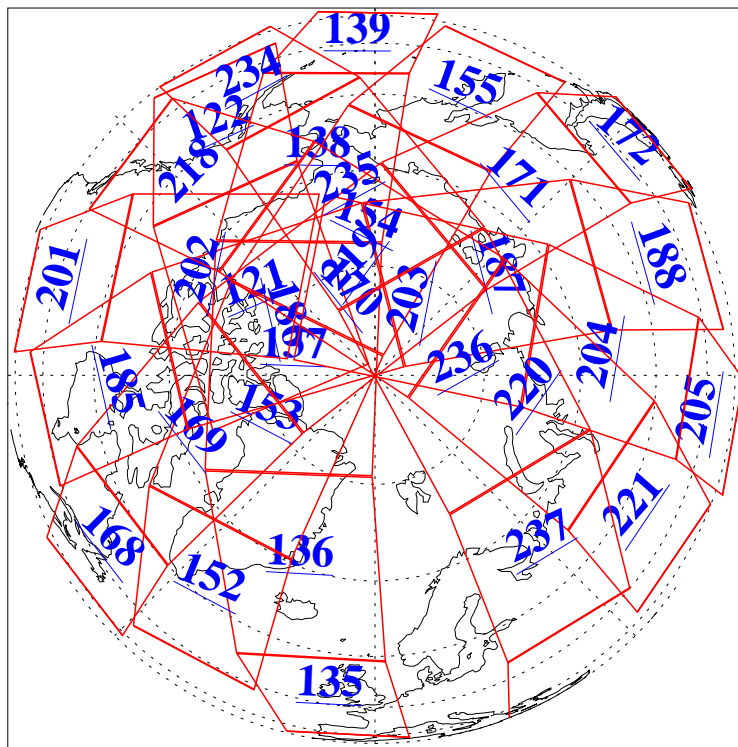

L1B Availability  
AMSU Granules: 239  
HSB Granules: 0  
AIRS Granules: 240

30 May 2018  
DoY 150  
Aqua Day 5870  
Granules: 1 to 120

Granules: 121 to 240

Legend: AMSU Available, HSB Available, AIRS Available

L1B Availability  
AMSU Granules: 239  
HSB Granules: 0  
AIRS Granules: 240

30 May 2018  
DoY 150  
Aqua Day 5870

Ascending Granules

Descending Granules

Legend: AMSU Available, HSB Available, AIRS Available

L1B Availability  
 AMSU Granules: 239  
 HSB Granules: 0  
 AIRS Granules: 240

30 May 2018  
 DoY 150  
 Aqua Day 5870

Northern Hemisphere Granules

Southern Hemisphere Granules

Legend: AMSU Available, HSB Available, AIRS Available