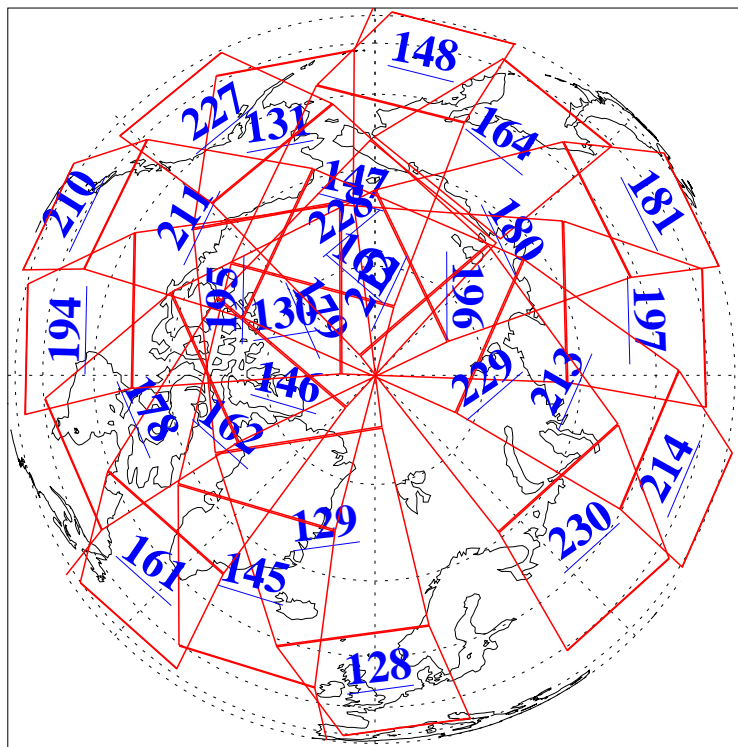

L1B Availability  
AMSU Granules: 240  
HSB Granules: 0  
AIRS Granules: 240

29 May 2018  
DoY 149  
Aqua Day 5869  
Granules: 1 to 120

Granules: 121 to 240

Legend: AMSU Available, HSB Available, AIRS Available

L1B Availability  
AMSU Granules: 240  
HSB Granules: 0  
AIRS Granules: 240

29 May 2018  
DoY 149  
Aqua Day 5869  
Ascending Granules

Descending Granules

Legend: AMSU Available, HSB Available, AIRS Available

L1B Availability  
 AMSU Granules: 240  
 HSB Granules: 0  
 AIRS Granules: 240

29 May 2018  
 DoY 149  
 Aqua Day 5869

Northern Hemisphere Granules

Southern Hemisphere Granules

Legend: AMSU Available, HSB Available, AIRS Available