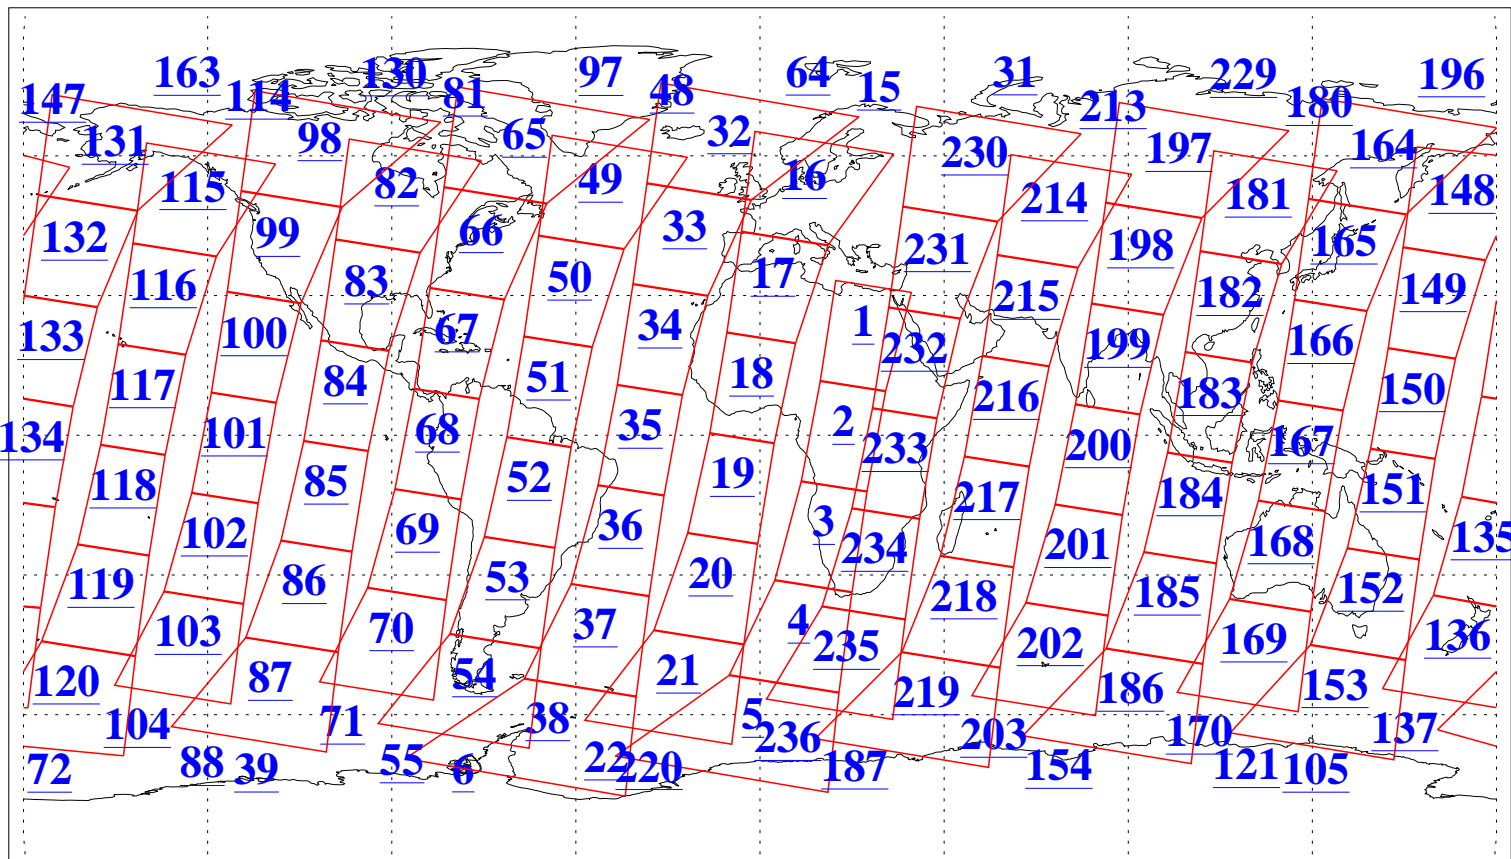

L1B Availability  
AMSU Granules: 240  
HSB Granules: 0  
AIRS Granules: 240

29 May 2018  
DoY 149  
Aqua Day 5869  
Granules: 1 to 120

Granules: 121 to 240

Legend: AMSU Available, HSB Available, AIRS Available

L1B Availability  
AMSU Granules: 240  
HSB Granules: 0  
AIRS Granules: 240

29 May 2018  
DoY 149  
Aqua Day 5869  
Ascending Granules

Descending Granules

Legend: AMSU Available, HSB Available, AIRS Available

L1B Availability  
 AMSU Granules: 240  
 HSB Granules: 0  
 AIRS Granules: 240

29 May 2018  
 DoY 149  
 Aqua Day 5869

Northern Hemisphere Granules

Southern Hemisphere Granules

Legend: AMSU Available, HSB Available, AIRS Available