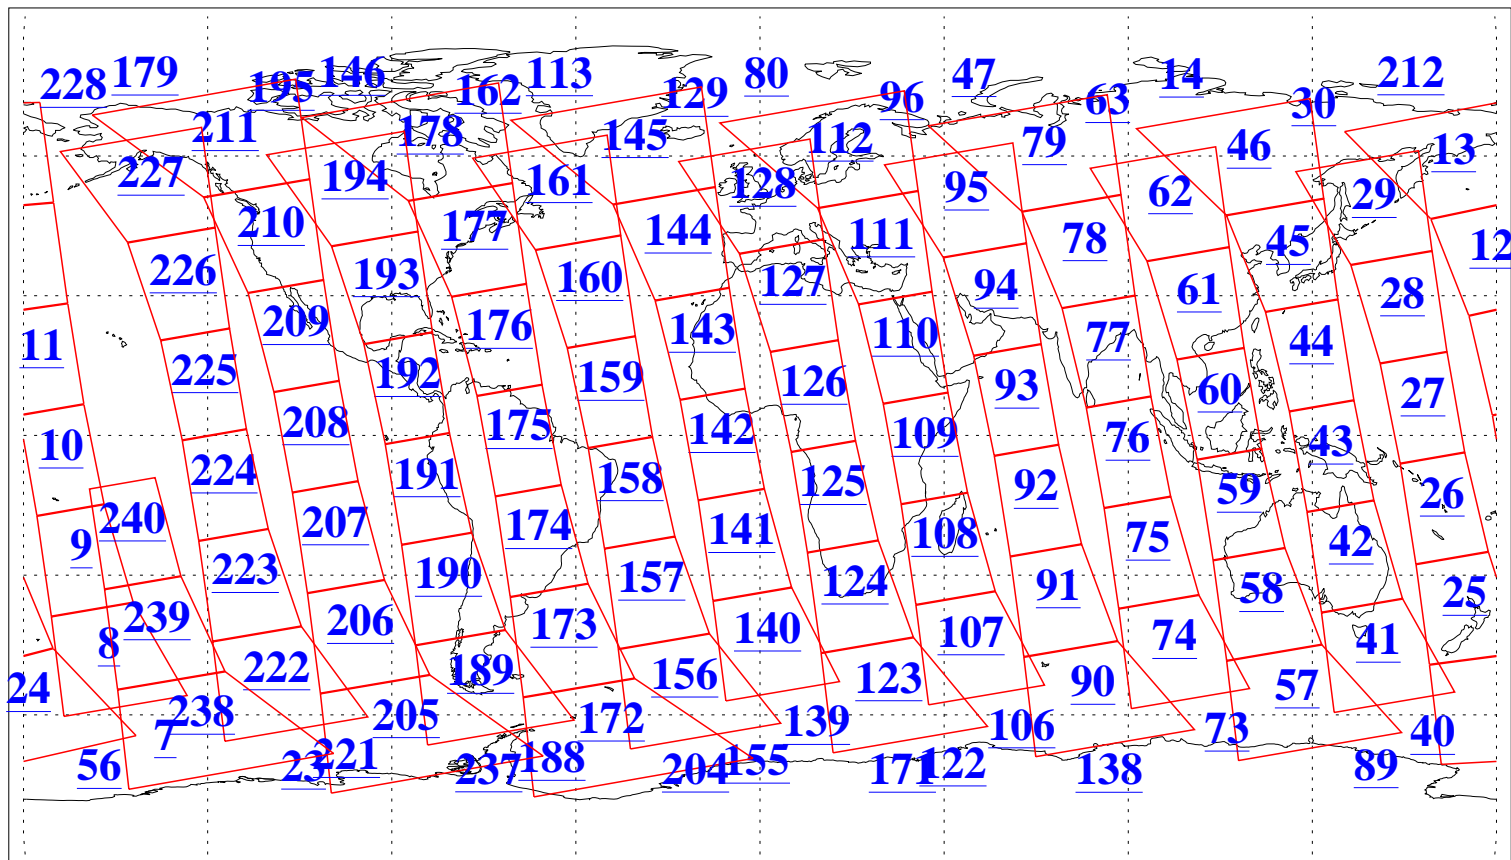

L1B Availability  
AMSU Granules: 240  
HSB Granules: 0  
AIRS Granules: 240

29 May 2018  
DoY 149  
Aqua Day 5869  
Granules: 1 to 120

Granules: 121 to 240

Legend: AMSU Available, HSB Available, AIRS Available

L1B Availability  
AMSU Granules: 240  
HSB Granules: 0  
AIRS Granules: 240

29 May 2018  
DoY 149  
Aqua Day 5869  
Ascending Granules

Descending Granules

Legend: AMSU Available, HSB Available, AIRS Available

L1B Availability  
 AMSU Granules: 240  
 HSB Granules: 0  
 AIRS Granules: 240

29 May 2018  
 DoY 149  
 Aqua Day 5869

Northern Hemisphere Granules

Southern Hemisphere Granules

Legend: AMSU Available, HSB Available, AIRS Available