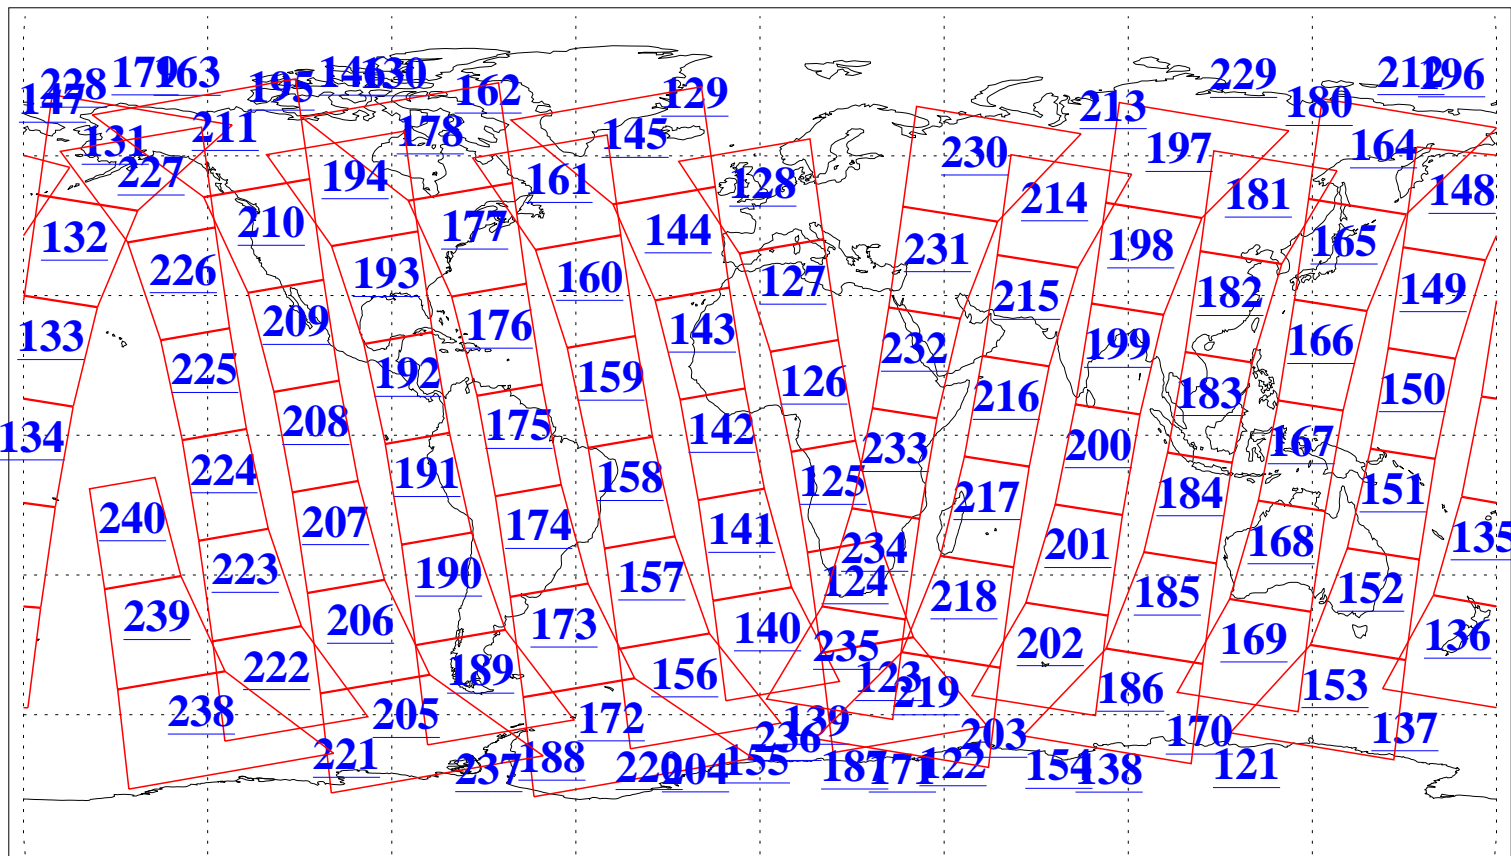

L1B Availability  
AMSU Granules: 240  
HSB Granules: 0  
AIRS Granules: 240

29 May 2018  
DoY 149  
Aqua Day 5869  
Granules: 1 to 120

Granules: 121 to 240

Legend: AMSU Available, HSB Available, AIRS Available

L1B Availability  
AMSU Granules: 240  
HSB Granules: 0  
AIRS Granules: 240

29 May 2018  
DoY 149  
Aqua Day 5869  
Ascending Granules

Descending Granules

Legend: AMSU Available, HSB Available, AIRS Available

L1B Availability  
 AMSU Granules: 240  
 HSB Granules: 0  
 AIRS Granules: 240

29 May 2018  
 DoY 149  
 Aqua Day 5869

Northern Hemisphere Granules

Southern Hemisphere Granules

Legend: AMSU Available, HSB Available, AIRS Available