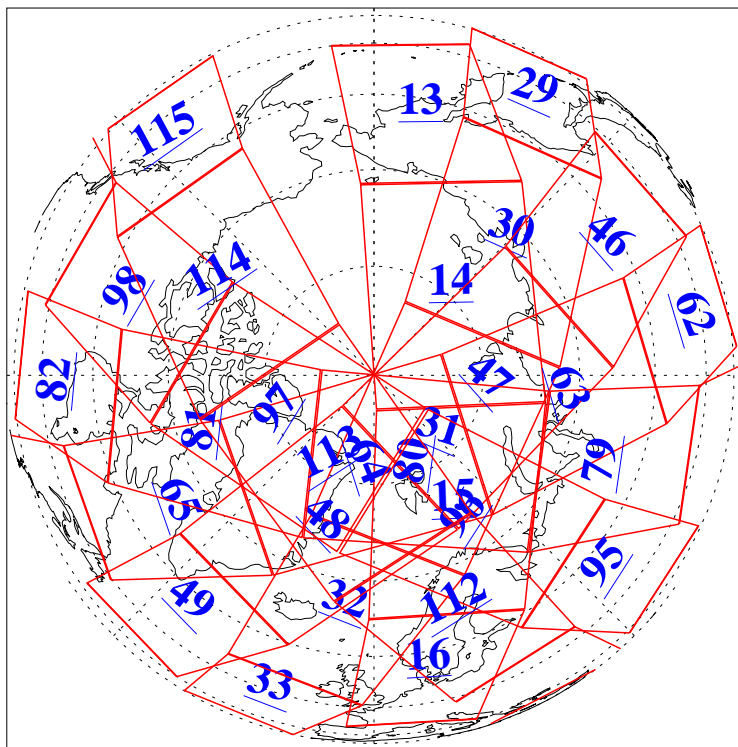

L1B Availability  
AMSU Granules: 240  
HSB Granules: 0  
AIRS Granules: 240

29 May 2018  
DoY 149  
Aqua Day 5869  
Granules: 1 to 120

Granules: 121 to 240

Legend: AMSU Available, HSB Available, AIRS Available

L1B Availability  
AMSU Granules: 240  
HSB Granules: 0  
AIRS Granules: 240

29 May 2018  
DoY 149  
Aqua Day 5869  
Ascending Granules

Descending Granules

Legend: AMSU Available, HSB Available, AIRS Available

L1B Availability  
 AMSU Granules: 240  
 HSB Granules: 0  
 AIRS Granules: 240

29 May 2018  
 DoY 149  
 Aqua Day 5869

Northern Hemisphere Granules

Southern Hemisphere Granules

Legend: AMSU Available, HSB Available, AIRS Available