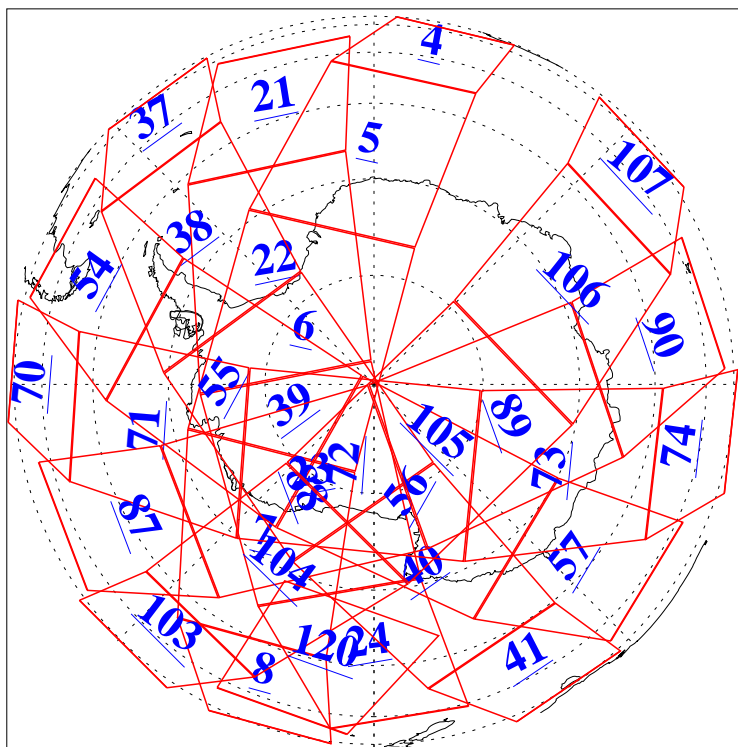

L1B Availability  
AMSU Granules: 240  
HSB Granules: 0  
AIRS Granules: 240

29 May 2018  
DoY 149  
Aqua Day 5869  
Granules: 1 to 120

Granules: 121 to 240

Legend: AMSU Available, HSB Available, AIRS Available

L1B Availability  
AMSU Granules: 240  
HSB Granules: 0  
AIRS Granules: 240

29 May 2018  
DoY 149  
Aqua Day 5869  
Ascending Granules

Descending Granules

Legend: AMSU Available, HSB Available, AIRS Available

L1B Availability  
 AMSU Granules: 240  
 HSB Granules: 0  
 AIRS Granules: 240

29 May 2018  
 DoY 149  
 Aqua Day 5869

Northern Hemisphere Granules

Southern Hemisphere Granules

Legend: AMSU Available, HSB Available, AIRS Available