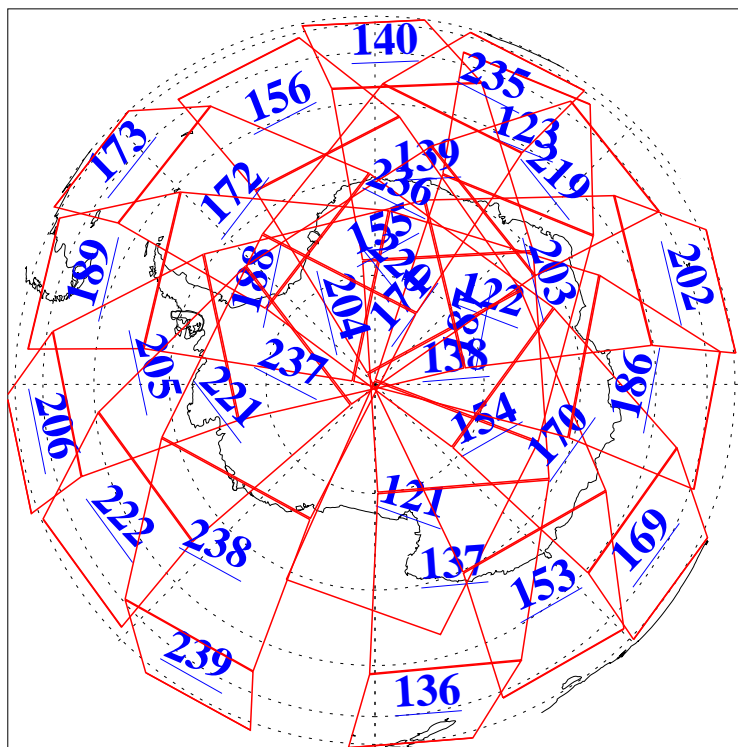

L1B Availability  
AMSU Granules: 240  
HSB Granules: 0  
AIRS Granules: 240

29 May 2018  
DoY 149  
Aqua Day 5869  
Granules: 1 to 120

Granules: 121 to 240

Legend: AMSU Available, HSB Available, AIRS Available

L1B Availability  
AMSU Granules: 240  
HSB Granules: 0  
AIRS Granules: 240

29 May 2018  
DoY 149  
Aqua Day 5869  
Ascending Granules

Descending Granules

Legend: AMSU Available, HSB Available, AIRS Available

L1B Availability  
 AMSU Granules: 240  
 HSB Granules: 0  
 AIRS Granules: 240

29 May 2018  
 DoY 149  
 Aqua Day 5869

Northern Hemisphere Granules

Southern Hemisphere Granules

Legend: AMSU Available, HSB Available, AIRS Available