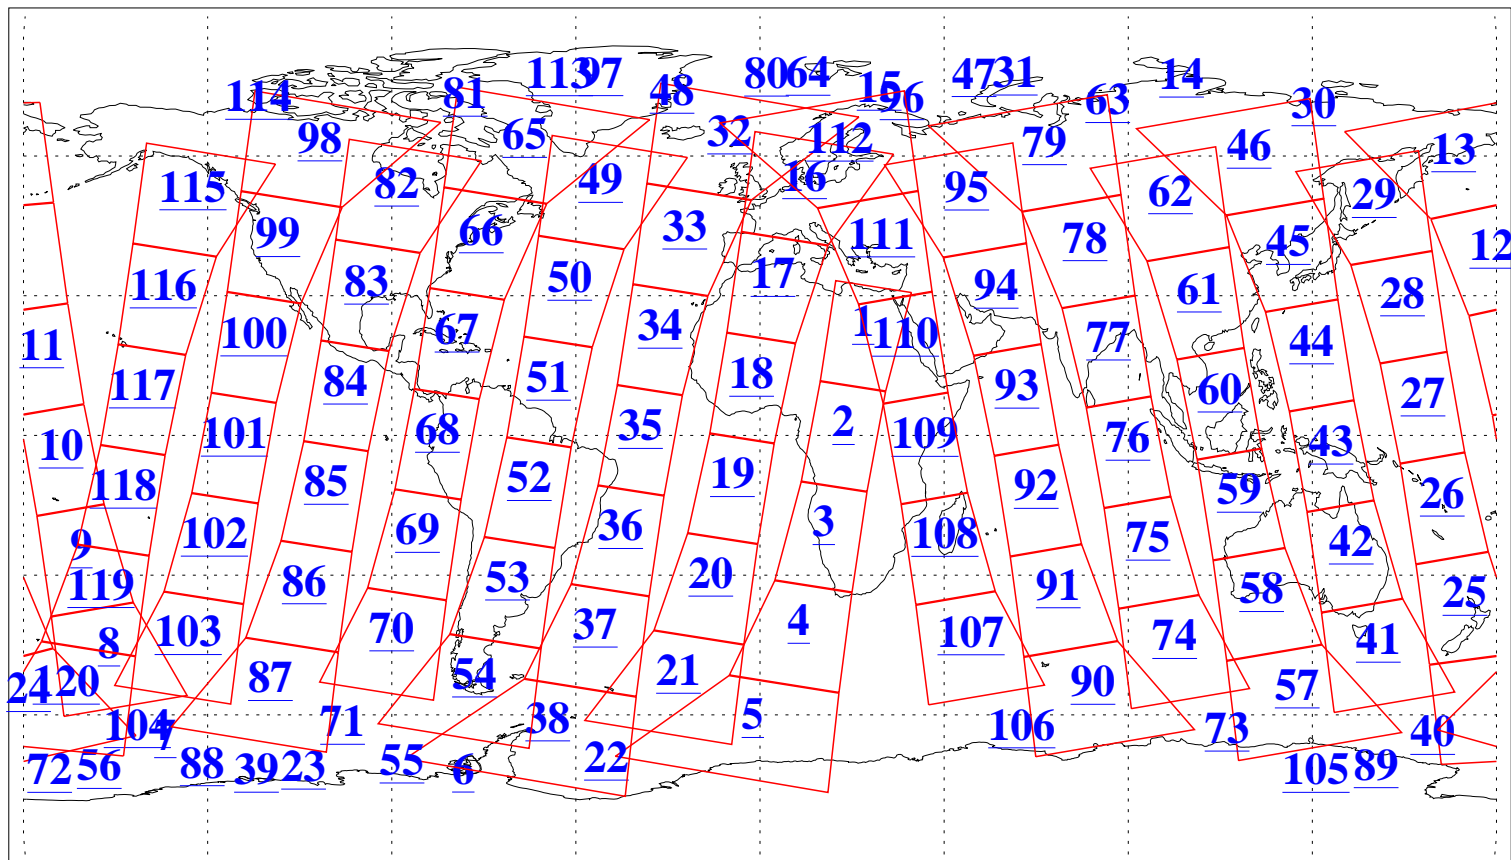

L1B Availability  
AMSU Granules: 240  
HSB Granules: 0  
AIRS Granules: 240

29 May 2018  
DoY 149  
Aqua Day 5869  
Granules: 1 to 120

Granules: 121 to 240

Legend: AMSU Available, HSB Available, AIRS Available

L1B Availability  
AMSU Granules: 240  
HSB Granules: 0  
AIRS Granules: 240

29 May 2018  
DoY 149  
Aqua Day 5869  
Ascending Granules

Descending Granules

Legend: AMSU Available, HSB Available, AIRS Available

L1B Availability  
 AMSU Granules: 240  
 HSB Granules: 0  
 AIRS Granules: 240

29 May 2018  
 DoY 149  
 Aqua Day 5869

Northern Hemisphere Granules

Southern Hemisphere Granules

Legend: AMSU Available, HSB Available, AIRS Available