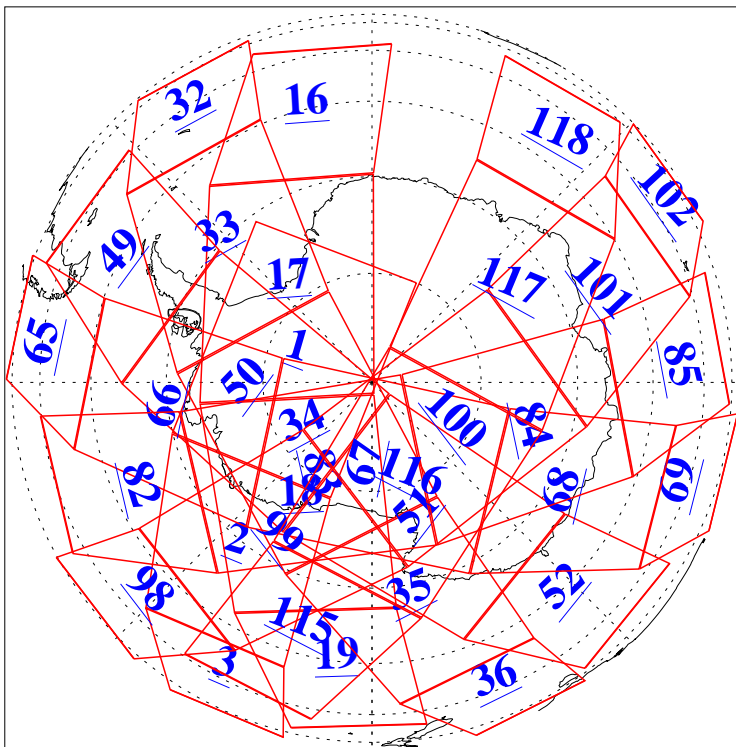

L1B Availability
AMSU Granules: 240
HSB Granules: 0
AIRS Granules: 240

26 May 2018
DoY 146
Aqua Day 5866
Granules: 1 to 120

Granules: 121 to 240

Legend: AMSU Available, HSB Available, AIRS Available

L1B Availability
AMSU Granules: 240
HSB Granules: 0
AIRS Granules: 240

26 May 2018
DoY 146
Aqua Day 5866

Ascending Granules

Descending Granules

Legend: AMSU Available, HSB Available, AIRS Available

L1B Availability
 AMSU Granules: 240
 HSB Granules: 0
 AIRS Granules: 240

26 May 2018
 DoY 146
 Aqua Day 5866

Northern Hemisphere Granules

Southern Hemisphere Granules

Legend: AMSU Available, HSB Available, AIRS Available