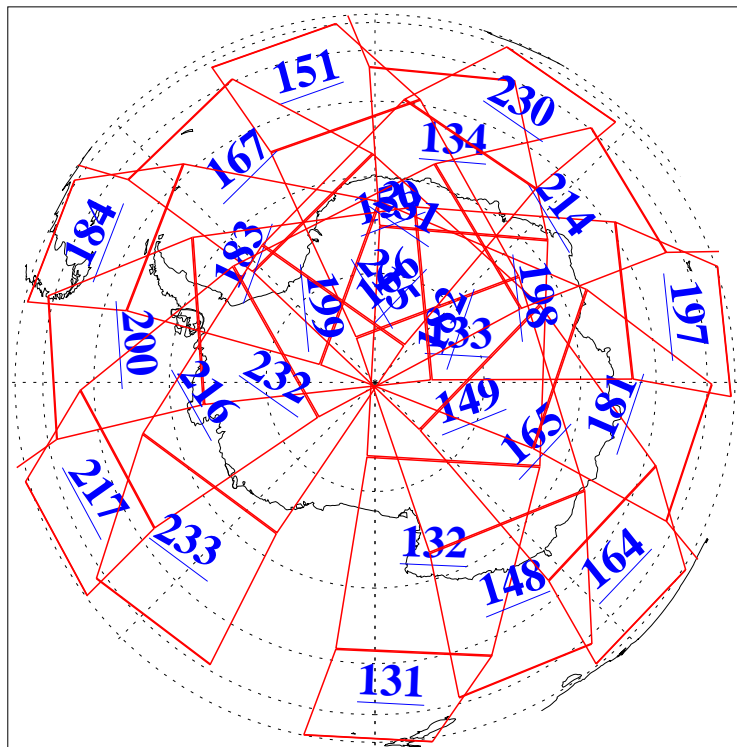

L1B Availability
AMSU Granules: 240
HSB Granules: 0
AIRS Granules: 240

26 May 2018
DoY 146
Aqua Day 5866
Granules: 1 to 120

Granules: 121 to 240

Legend: AMSU Available, HSB Available, AIRS Available

L1B Availability
AMSU Granules: 240
HSB Granules: 0
AIRS Granules: 240

26 May 2018
DoY 146
Aqua Day 5866

Ascending Granules

Descending Granules

Legend: AMSU Available, HSB Available, AIRS Available

L1B Availability
 AMSU Granules: 240
 HSB Granules: 0
 AIRS Granules: 240

26 May 2018
 DoY 146
 Aqua Day 5866

Northern Hemisphere Granules

Southern Hemisphere Granules

Legend: AMSU Available, HSB Available, AIRS Available