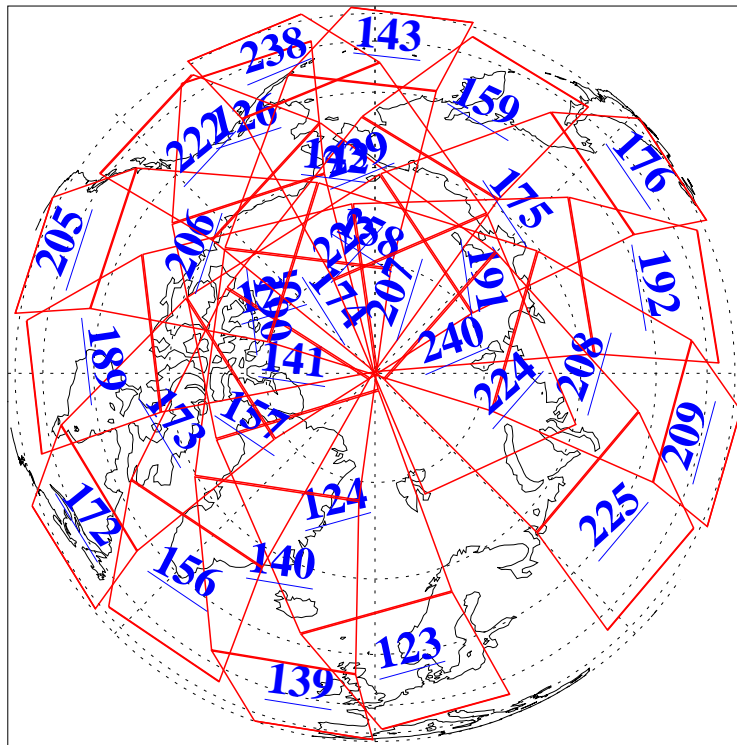

L1B Availability
AMSU Granules: 240
HSB Granules: 0
AIRS Granules: 240

26 May 2018
DoY 146
Aqua Day 5866
Granules: 1 to 120

Granules: 121 to 240

Legend: AMSU Available, HSB Available, AIRS Available

L1B Availability
AMSU Granules: 240
HSB Granules: 0
AIRS Granules: 240

26 May 2018
DoY 146
Aqua Day 5866

Ascending Granules

Descending Granules

Legend: AMSU Available, HSB Available, AIRS Available

L1B Availability
 AMSU Granules: 240
 HSB Granules: 0
 AIRS Granules: 240

26 May 2018
 DoY 146
 Aqua Day 5866

Northern Hemisphere Granules

Southern Hemisphere Granules

Legend: AMSU Available, HSB Available, AIRS Available