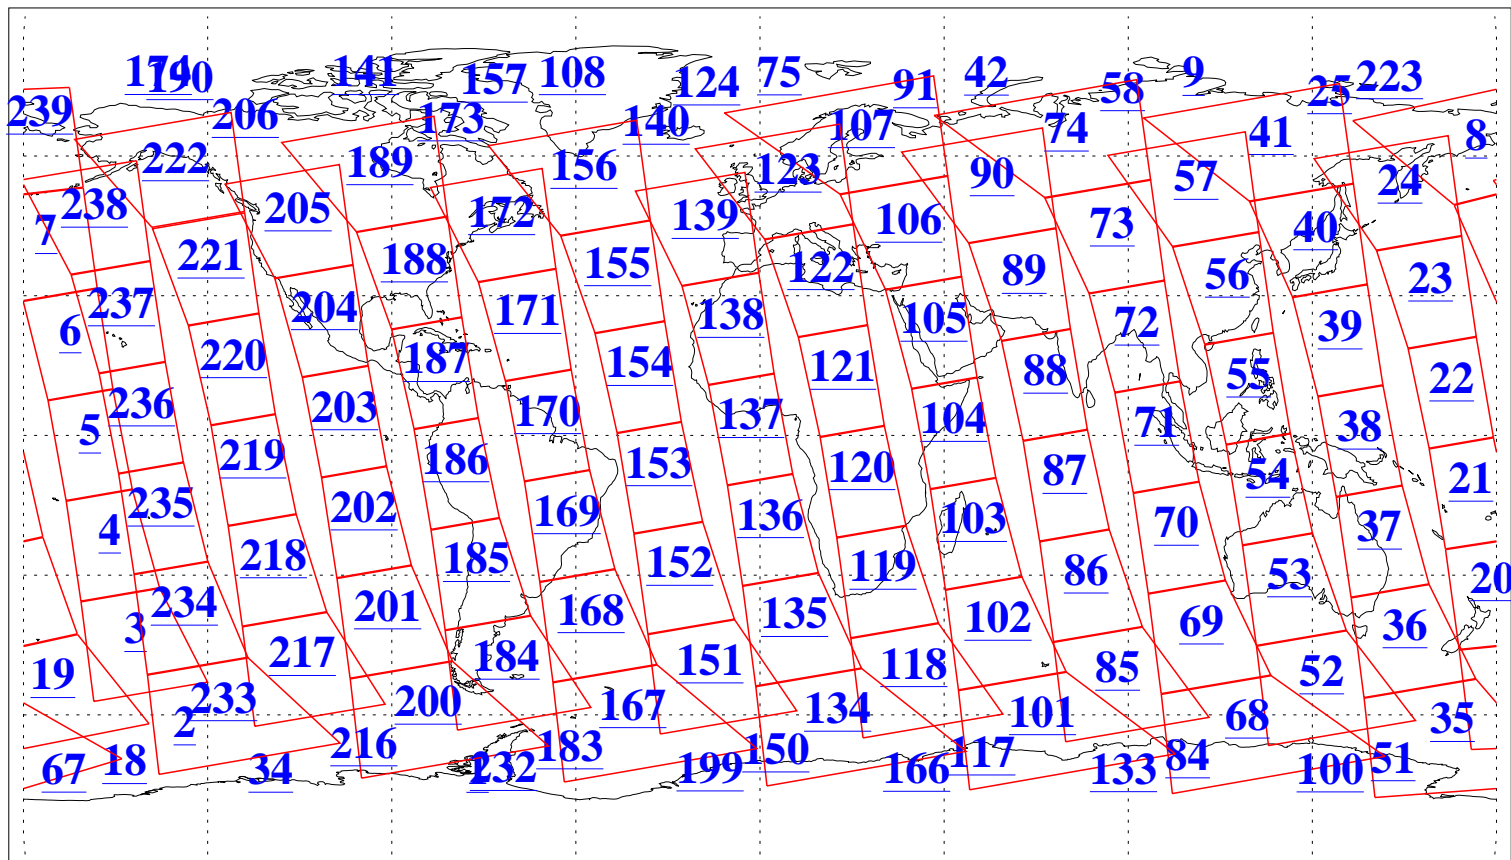

L1B Availability
AMSU Granules: 240
HSB Granules: 0
AIRS Granules: 240

26 May 2018
DoY 146
Aqua Day 5866
Granules: 1 to 120

Granules: 121 to 240

Legend: AMSU Available, HSB Available, AIRS Available

L1B Availability
AMSU Granules: 240
HSB Granules: 0
AIRS Granules: 240

26 May 2018
DoY 146
Aqua Day 5866

Ascending Granules

Descending Granules

Legend: AMSU Available, HSB Available, AIRS Available

L1B Availability
 AMSU Granules: 240
 HSB Granules: 0
 AIRS Granules: 240

26 May 2018
 DoY 146
 Aqua Day 5866

Northern Hemisphere Granules

Southern Hemisphere Granules

Legend: AMSU Available, HSB Available, AIRS Available