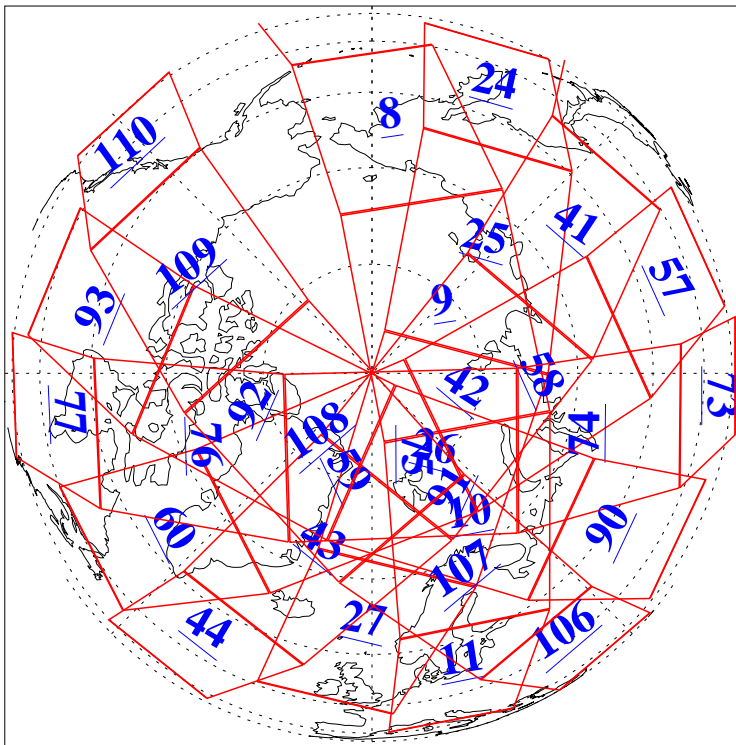

L1B Availability
AMSU Granules: 240
HSB Granules: 0
AIRS Granules: 240

26 May 2018
DoY 146
Aqua Day 5866
Granules: 1 to 120

Granules: 121 to 240

Legend: AMSU Available, HSB Available, AIRS Available

L1B Availability
AMSU Granules: 240
HSB Granules: 0
AIRS Granules: 240

26 May 2018
DoY 146
Aqua Day 5866

Ascending Granules

Descending Granules

Legend: AMSU Available, HSB Available, AIRS Available

L1B Availability
 AMSU Granules: 240
 HSB Granules: 0
 AIRS Granules: 240

26 May 2018
 DoY 146
 Aqua Day 5866

Northern Hemisphere Granules

Southern Hemisphere Granules

Legend: AMSU Available, HSB Available, AIRS Available