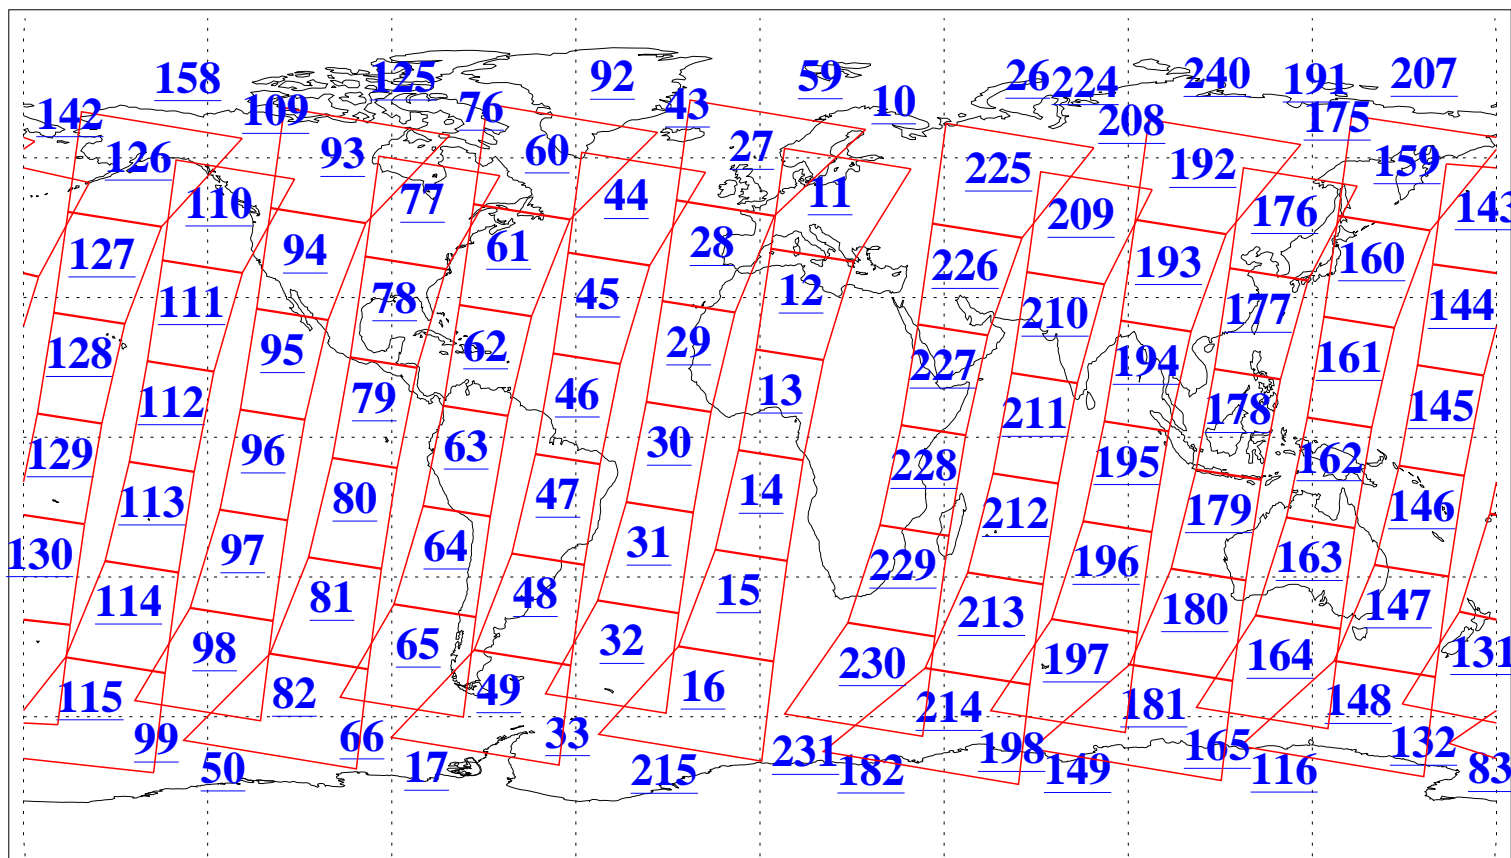

L1B Availability
AMSU Granules: 240
HSB Granules: 0
AIRS Granules: 240

26 May 2018
DoY 146
Aqua Day 5866
Granules: 1 to 120

Granules: 121 to 240

Legend: AMSU Available, HSB Available, AIRS Available

L1B Availability
AMSU Granules: 240
HSB Granules: 0
AIRS Granules: 240

26 May 2018
DoY 146
Aqua Day 5866

Ascending Granules

Descending Granules

Legend: AMSU Available, HSB Available, AIRS Available

L1B Availability
 AMSU Granules: 240
 HSB Granules: 0
 AIRS Granules: 240

26 May 2018
 DoY 146
 Aqua Day 5866

Northern Hemisphere Granules

Southern Hemisphere Granules

Legend: AMSU Available, HSB Available, AIRS Available