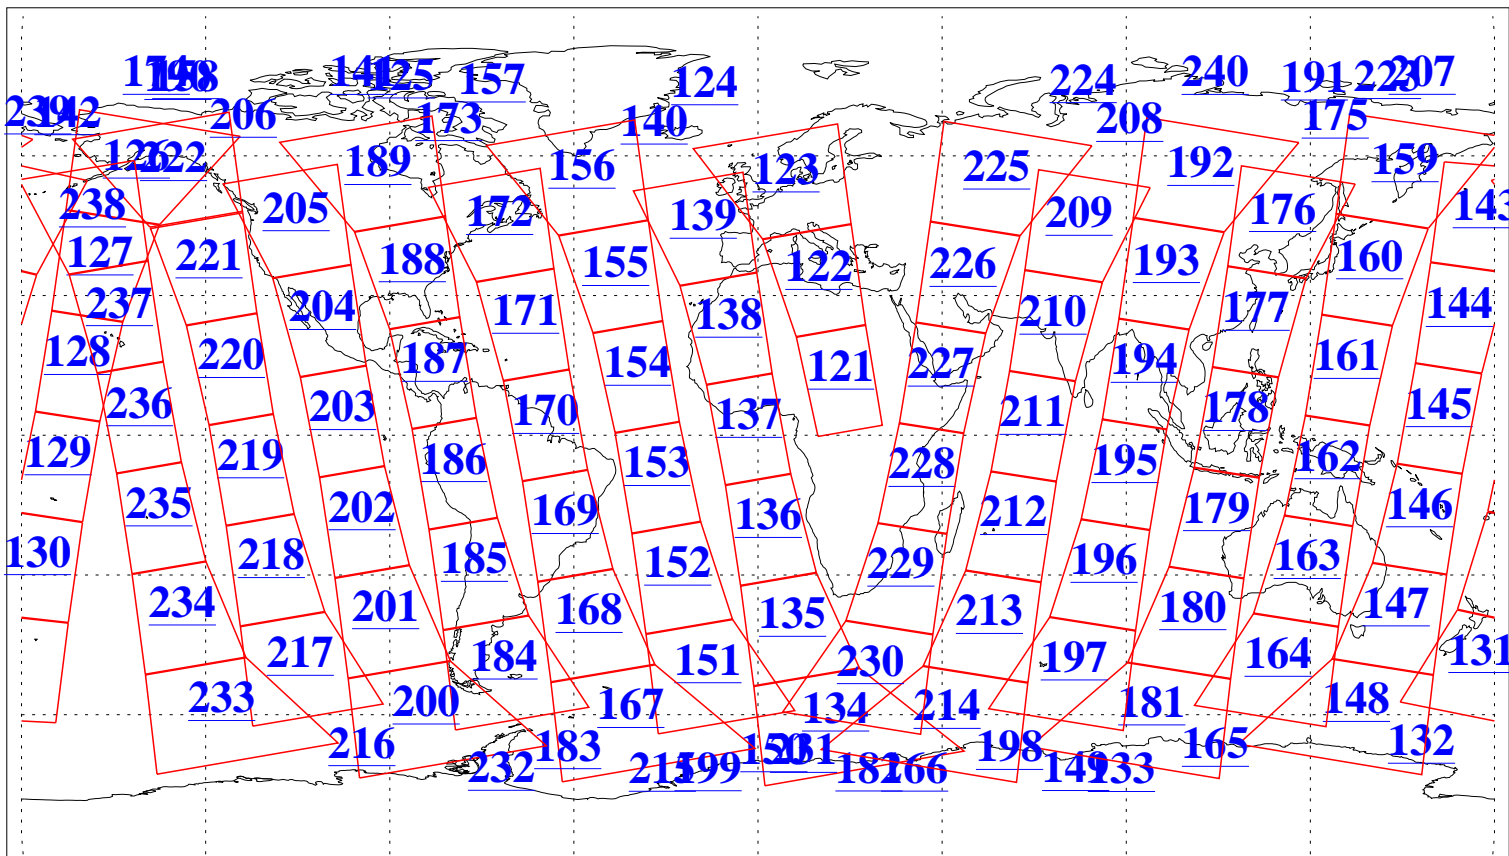

L1B Availability
AMSU Granules: 240
HSB Granules: 0
AIRS Granules: 240

26 May 2018
DoY 146
Aqua Day 5866
Granules: 1 to 120

Granules: 121 to 240

Legend: AMSU Available, HSB Available, AIRS Available

L1B Availability
AMSU Granules: 240
HSB Granules: 0
AIRS Granules: 240

26 May 2018
DoY 146
Aqua Day 5866

Ascending Granules

Descending Granules

Legend: AMSU Available, HSB Available, AIRS Available

L1B Availability
 AMSU Granules: 240
 HSB Granules: 0
 AIRS Granules: 240

26 May 2018
 DoY 146
 Aqua Day 5866

Northern Hemisphere Granules

Southern Hemisphere Granules

Legend: AMSU Available, HSB Available, AIRS Available