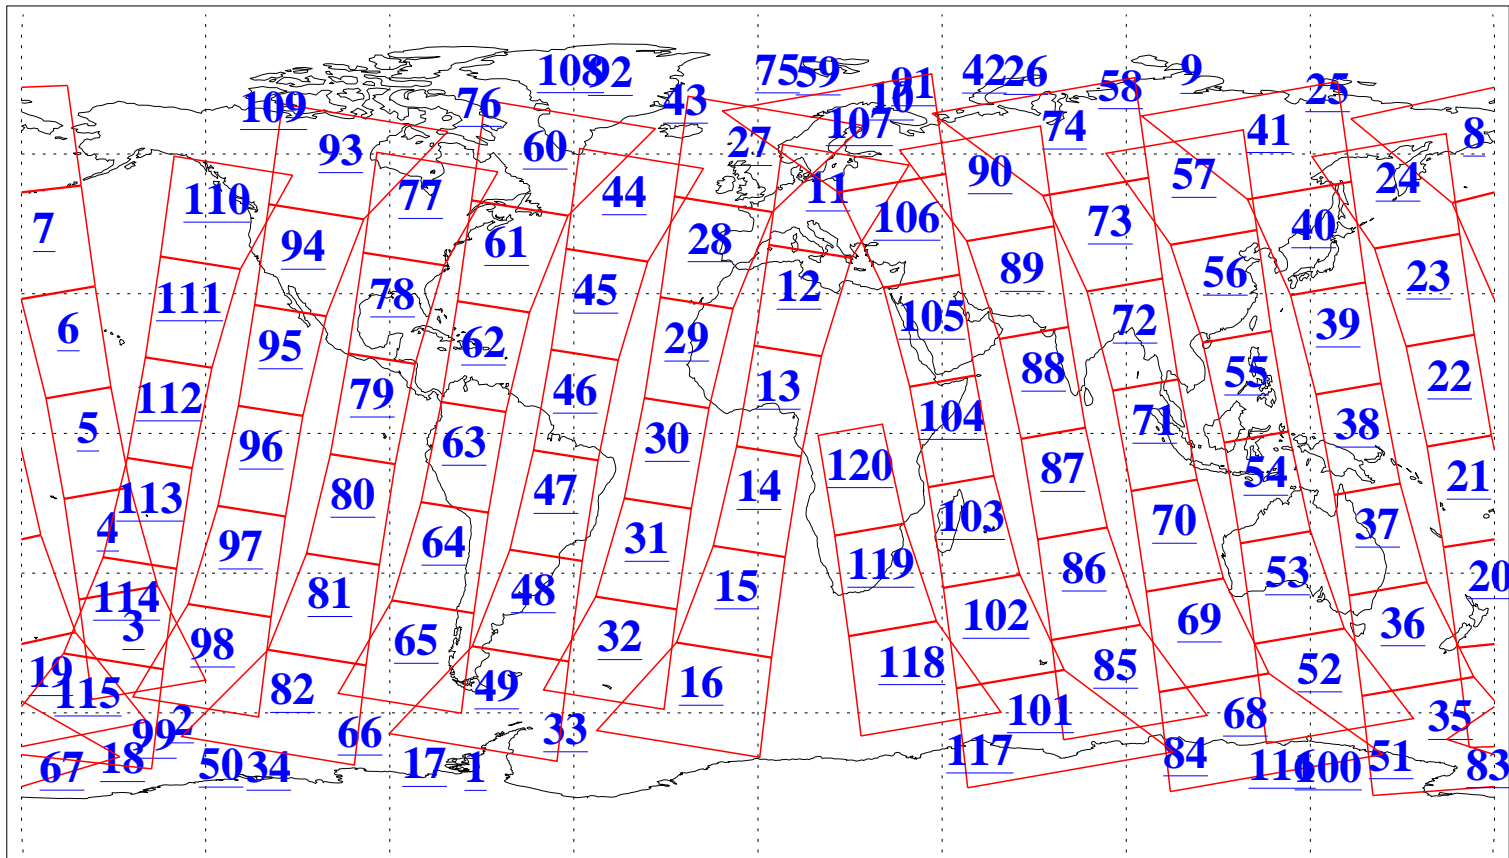

L1B Availability
AMSU Granules: 240
HSB Granules: 0
AIRS Granules: 240

26 May 2018
DoY 146
Aqua Day 5866
Granules: 1 to 120

Granules: 121 to 240

Legend: AMSU Available, HSB Available, AIRS Available

L1B Availability
AMSU Granules: 240
HSB Granules: 0
AIRS Granules: 240

26 May 2018
DoY 146
Aqua Day 5866

Ascending Granules

Descending Granules

Legend: AMSU Available, HSB Available, AIRS Available

L1B Availability
 AMSU Granules: 240
 HSB Granules: 0
 AIRS Granules: 240

26 May 2018
 DoY 146
 Aqua Day 5866

Northern Hemisphere Granules

Southern Hemisphere Granules

Legend: AMSU Available, HSB Available, AIRS Available