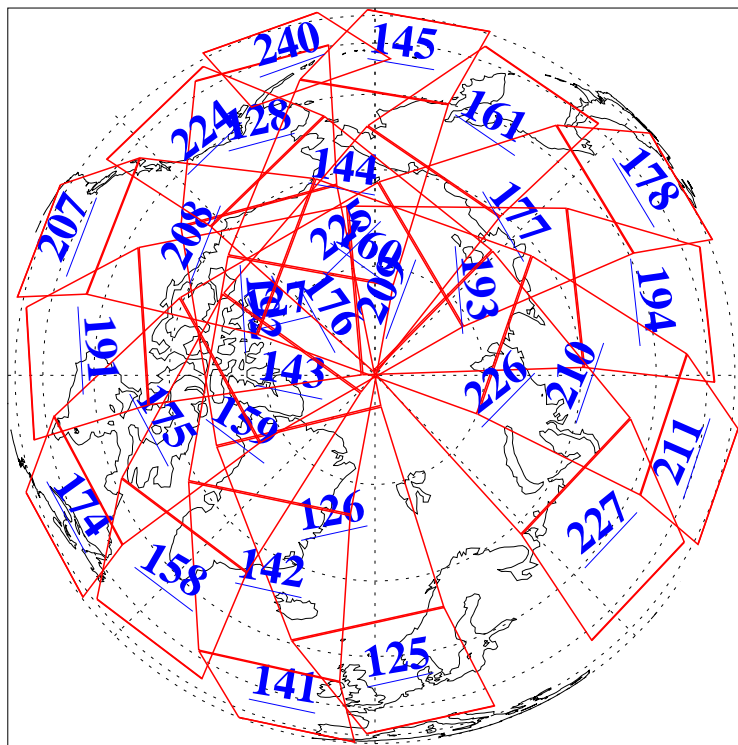

L1B Availability
AMSU Granules: 240
HSB Granules: 0
AIRS Granules: 238

24 May 2018
DoY 144
Aqua Day 5864
Granules: 1 to 120

Granules: 121 to 240

Legend: AMSU Available, HSB Available, AIRS Available

L1B Availability
AMSU Granules: 240
HSB Granules: 0
AIRS Granules: 238

24 May 2018
DoY 144
Aqua Day 5864
Ascending Granules

Descending Granules

Legend: AMSU Available, HSB Available, AIRS Available

L1B Availability
 AMSU Granules: 240
 HSB Granules: 0
 AIRS Granules: 238

24 May 2018
 DoY 144
 Aqua Day 5864

Northern Hemisphere Granules

Southern Hemisphere Granules

Legend: AMSU Available, HSB Available, AIRS Available