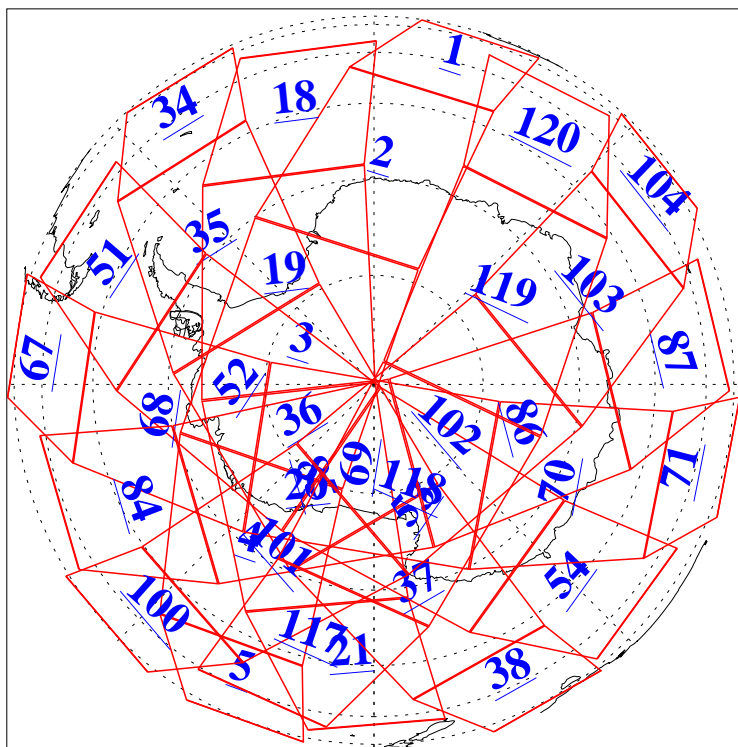

L1B Availability
AMSU Granules: 240
HSB Granules: 0
AIRS Granules: 238

24 May 2018
DoY 144
Aqua Day 5864
Granules: 1 to 120

Granules: 121 to 240

Legend: AMSU Available, HSB Available, AIRS Available

L1B Availability
AMSU Granules: 240
HSB Granules: 0
AIRS Granules: 238

24 May 2018
DoY 144
Aqua Day 5864
Ascending Granules

Descending Granules

Legend: AMSU Available, HSB Available, AIRS Available

L1B Availability
 AMSU Granules: 240
 HSB Granules: 0
 AIRS Granules: 238

24 May 2018
 DoY 144
 Aqua Day 5864

Northern Hemisphere Granules

Southern Hemisphere Granules

Legend: AMSU Available, HSB Available, AIRS Available