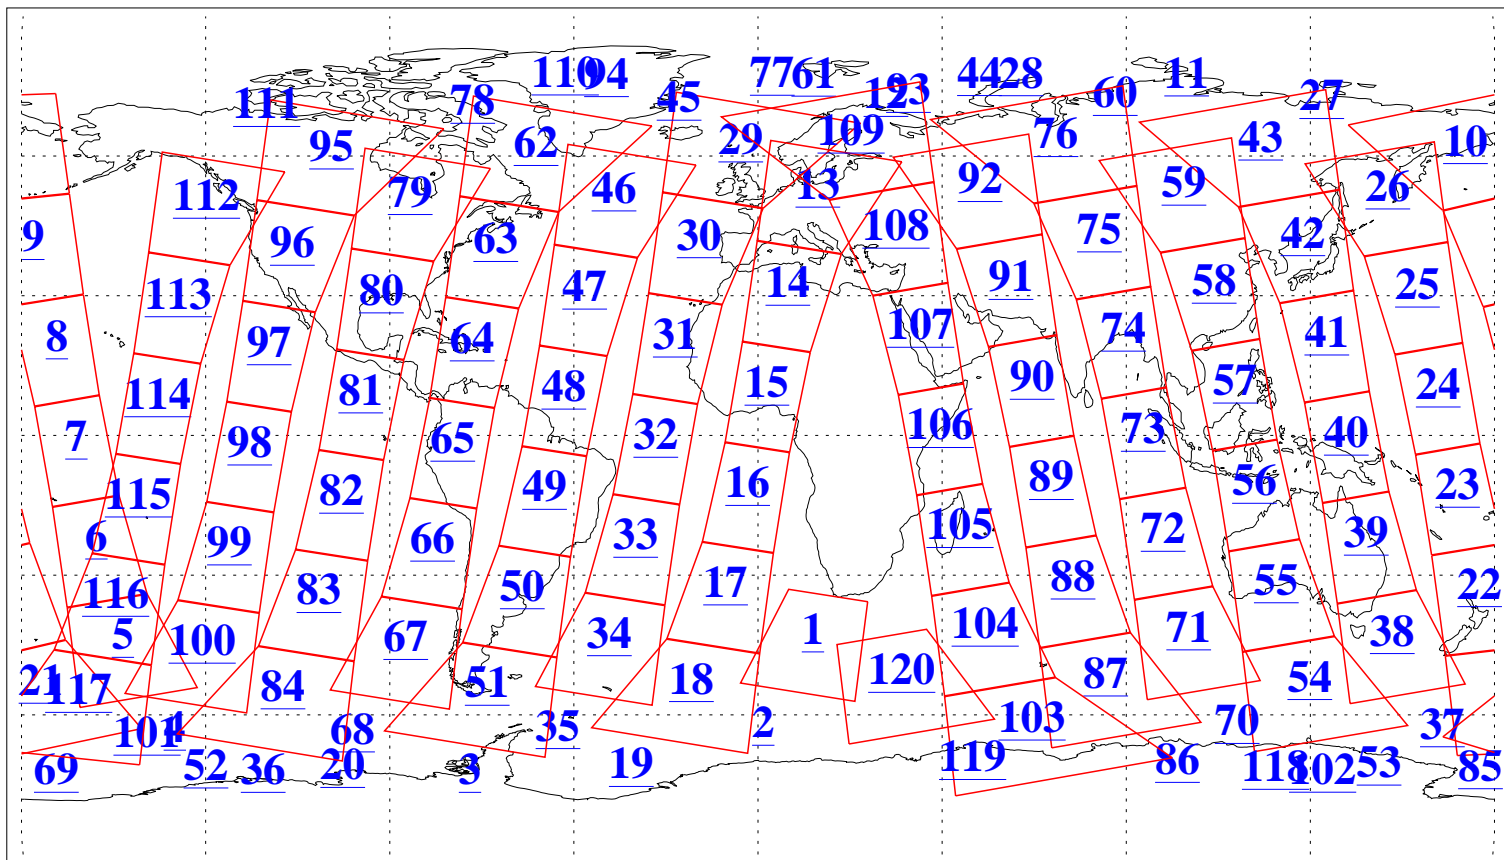

L1B Availability
AMSU Granules: 240
HSB Granules: 0
AIRS Granules: 238

24 May 2018
DoY 144
Aqua Day 5864
Granules: 1 to 120

Granules: 121 to 240

Legend: AMSU Available, HSB Available, AIRS Available

L1B Availability
AMSU Granules: 240
HSB Granules: 0
AIRS Granules: 238

24 May 2018
DoY 144
Aqua Day 5864
Ascending Granules

Descending Granules

Legend: AMSU Available, HSB Available, AIRS Available

L1B Availability
 AMSU Granules: 240
 HSB Granules: 0
 AIRS Granules: 238

24 May 2018
 DoY 144
 Aqua Day 5864

Northern Hemisphere Granules

Southern Hemisphere Granules

Legend: AMSU Available, HSB Available, AIRS Available