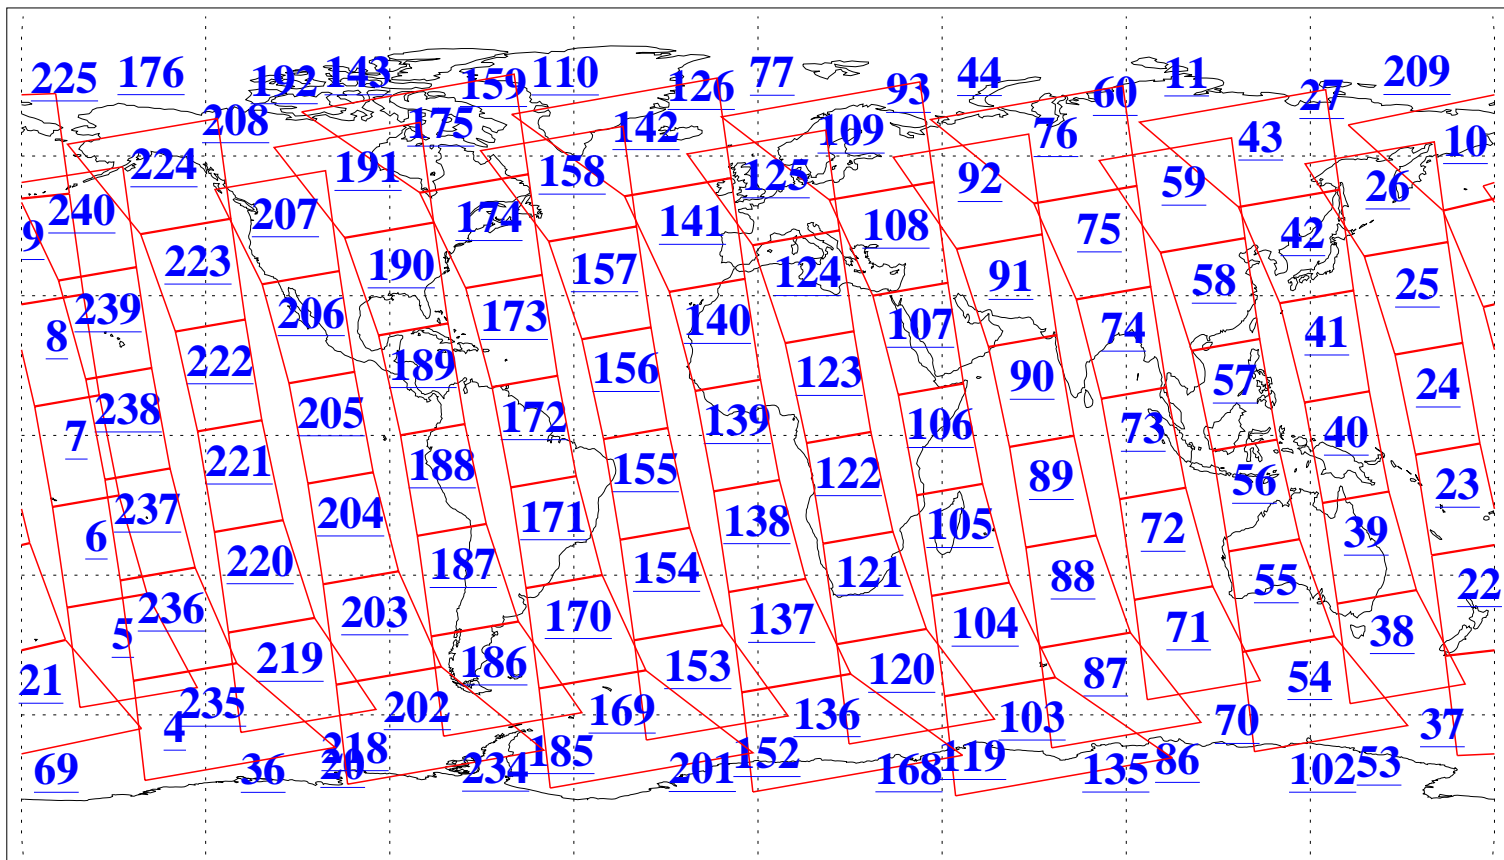

L1B Availability
AMSU Granules: 240
HSB Granules: 0
AIRS Granules: 238

24 May 2018
DoY 144
Aqua Day 5864
Granules: 1 to 120

Granules: 121 to 240

Legend: AMSU Available, HSB Available, AIRS Available

L1B Availability
AMSU Granules: 240
HSB Granules: 0
AIRS Granules: 238

24 May 2018
DoY 144
Aqua Day 5864
Ascending Granules

Descending Granules

Legend: AMSU Available, HSB Available, AIRS Available

L1B Availability
 AMSU Granules: 240
 HSB Granules: 0
 AIRS Granules: 238

24 May 2018
 DoY 144
 Aqua Day 5864

Northern Hemisphere Granules

Southern Hemisphere Granules

Legend: AMSU Available, HSB Available, AIRS Available