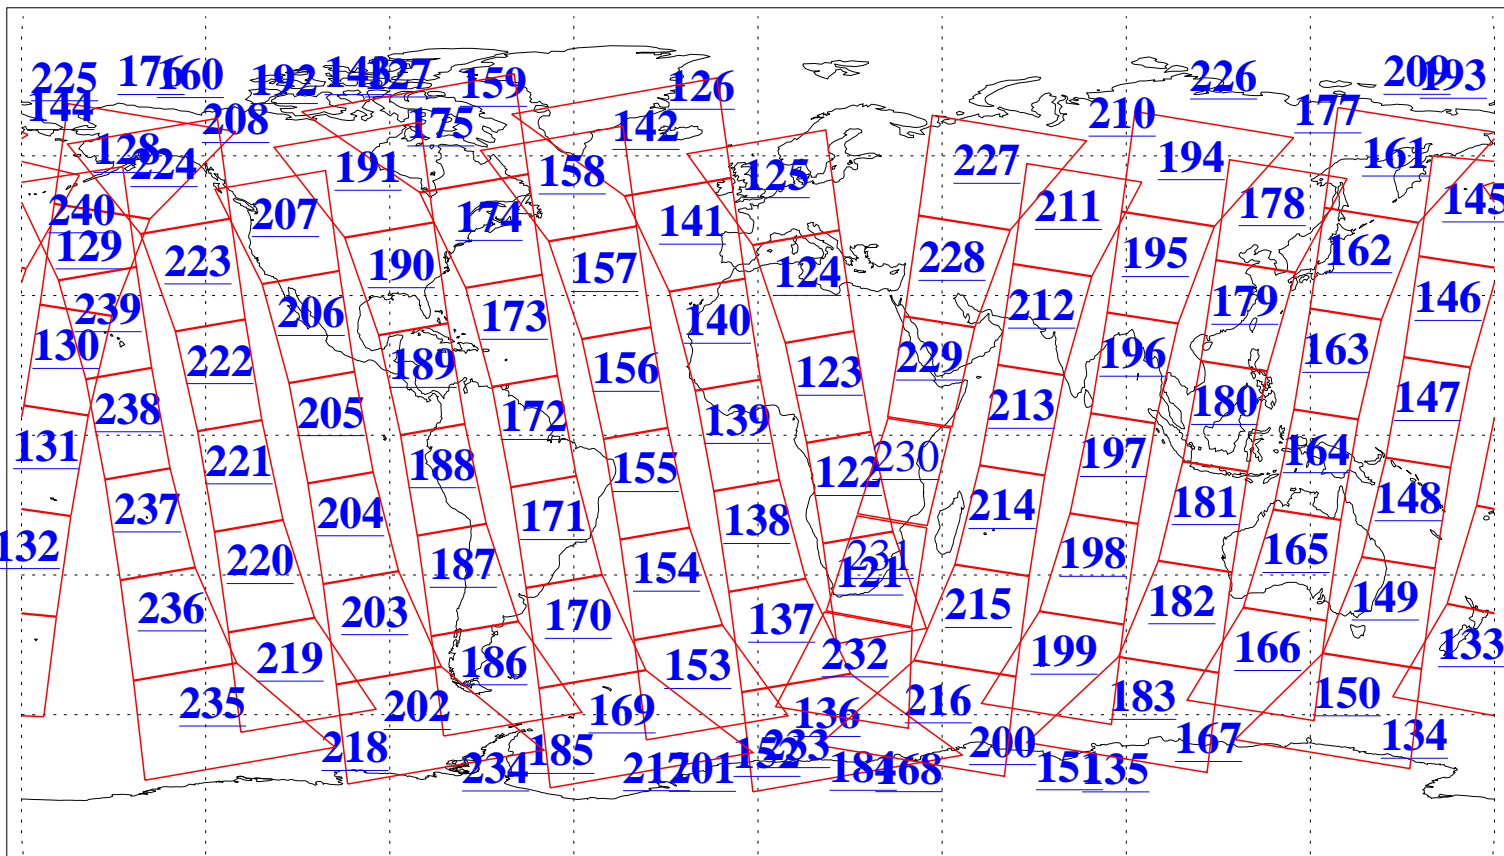

L1B Availability
AMSU Granules: 240
HSB Granules: 0
AIRS Granules: 238

24 May 2018
DoY 144
Aqua Day 5864
Granules: 1 to 120

Granules: 121 to 240

Legend: AMSU Available, HSB Available, AIRS Available

L1B Availability
AMSU Granules: 240
HSB Granules: 0
AIRS Granules: 238

24 May 2018
DoY 144
Aqua Day 5864
Ascending Granules

Descending Granules

Legend: AMSU Available, HSB Available, AIRS Available

L1B Availability
 AMSU Granules: 240
 HSB Granules: 0
 AIRS Granules: 238

24 May 2018
 DoY 144
 Aqua Day 5864

Northern Hemisphere Granules

Southern Hemisphere Granules

Legend: AMSU Available, HSB Available, AIRS Available