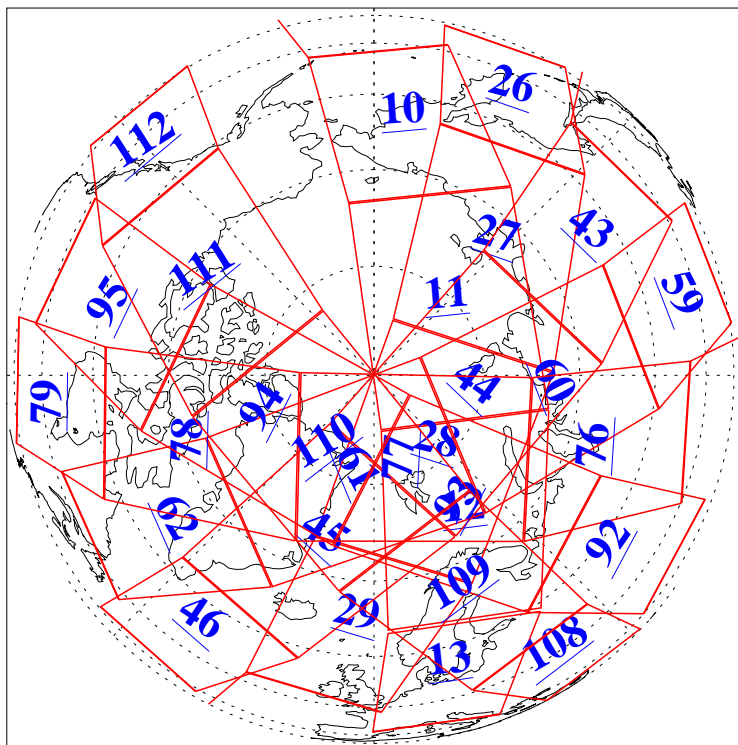

L1B Availability
AMSU Granules: 240
HSB Granules: 0
AIRS Granules: 238

24 May 2018
DoY 144
Aqua Day 5864
Granules: 1 to 120

Granules: 121 to 240

Legend: AMSU Available, HSB Available, AIRS Available

L1B Availability
AMSU Granules: 240
HSB Granules: 0
AIRS Granules: 238

24 May 2018
DoY 144
Aqua Day 5864
Ascending Granules

Descending Granules

Legend: AMSU Available, HSB Available, AIRS Available

L1B Availability
 AMSU Granules: 240
 HSB Granules: 0
 AIRS Granules: 238

24 May 2018
 DoY 144
 Aqua Day 5864

Northern Hemisphere Granules

Southern Hemisphere Granules

Legend: AMSU Available, HSB Available, AIRS Available