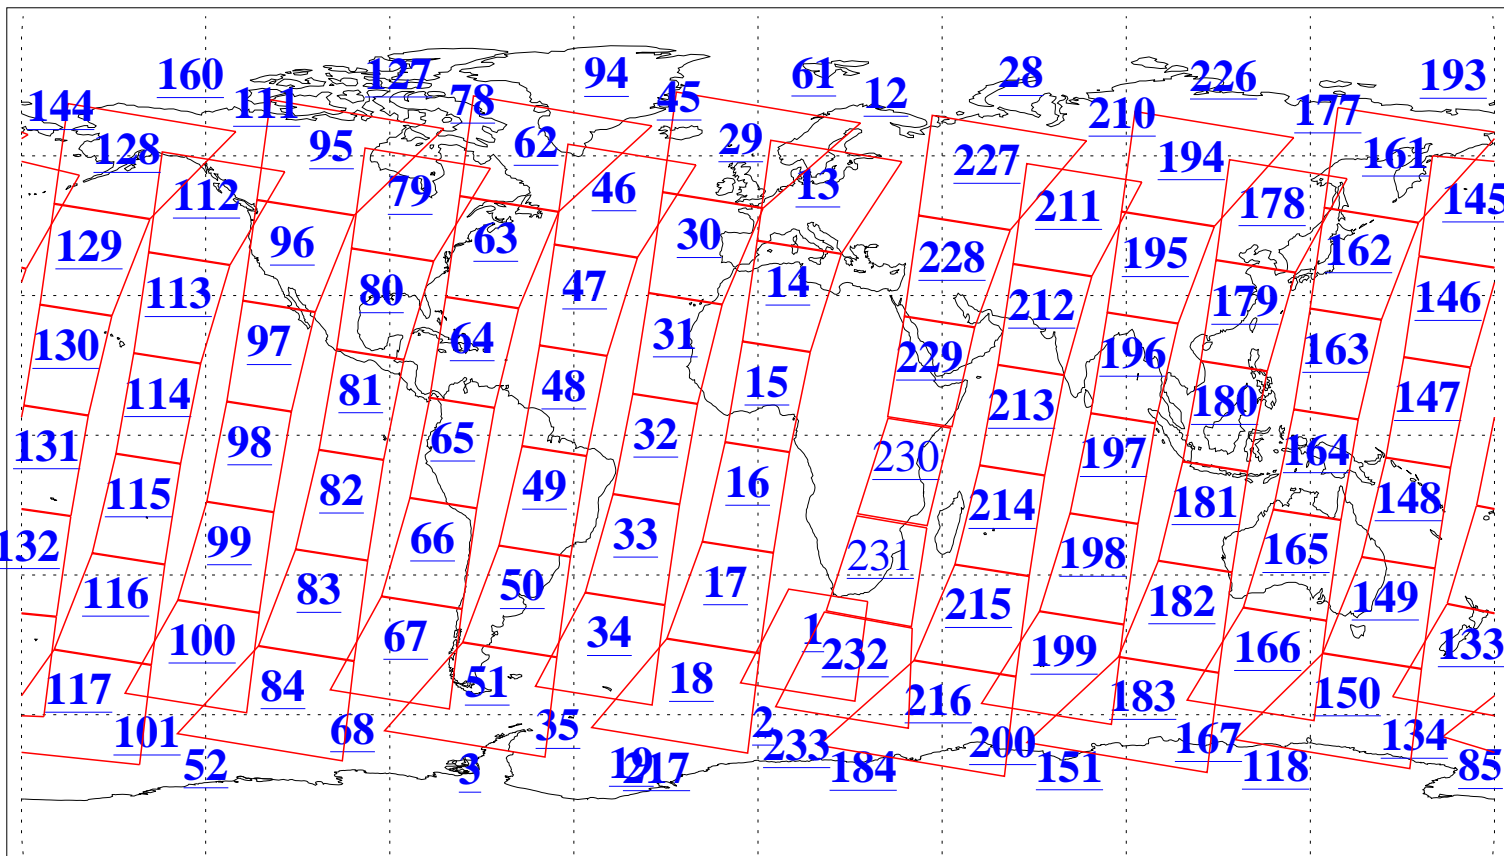

L1B Availability
AMSU Granules: 240
HSB Granules: 0
AIRS Granules: 238

24 May 2018
DoY 144
Aqua Day 5864
Granules: 1 to 120

Granules: 121 to 240

Legend: AMSU Available, HSB Available, AIRS Available

L1B Availability
AMSU Granules: 240
HSB Granules: 0
AIRS Granules: 238

24 May 2018
DoY 144
Aqua Day 5864
Ascending Granules

Descending Granules

Legend: AMSU Available, HSB Available, AIRS Available

L1B Availability
 AMSU Granules: 240
 HSB Granules: 0
 AIRS Granules: 238

24 May 2018
 DoY 144
 Aqua Day 5864

Northern Hemisphere Granules

Southern Hemisphere Granules

Legend: AMSU Available, HSB Available, AIRS Available