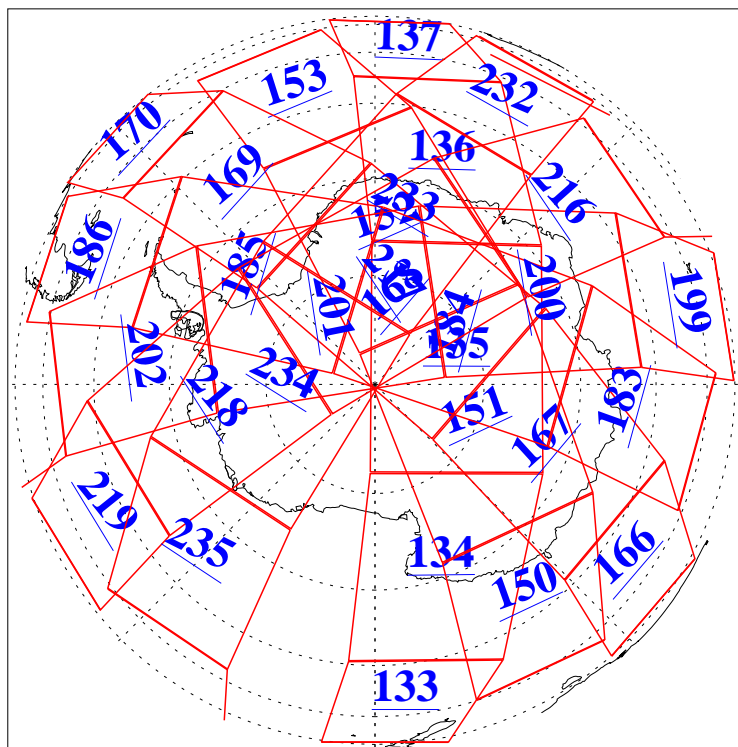

L1B Availability
AMSU Granules: 240
HSB Granules: 0
AIRS Granules: 238

24 May 2018
DoY 144
Aqua Day 5864
Granules: 1 to 120

Granules: 121 to 240

Legend: AMSU Available, HSB Available, AIRS Available

L1B Availability
AMSU Granules: 240
HSB Granules: 0
AIRS Granules: 238

24 May 2018
DoY 144
Aqua Day 5864
Ascending Granules

Descending Granules

Legend: AMSU Available, HSB Available, AIRS Available

L1B Availability
 AMSU Granules: 240
 HSB Granules: 0
 AIRS Granules: 238

24 May 2018
 DoY 144
 Aqua Day 5864

Northern Hemisphere Granules

Southern Hemisphere Granules

Legend: AMSU Available, HSB Available, AIRS Available