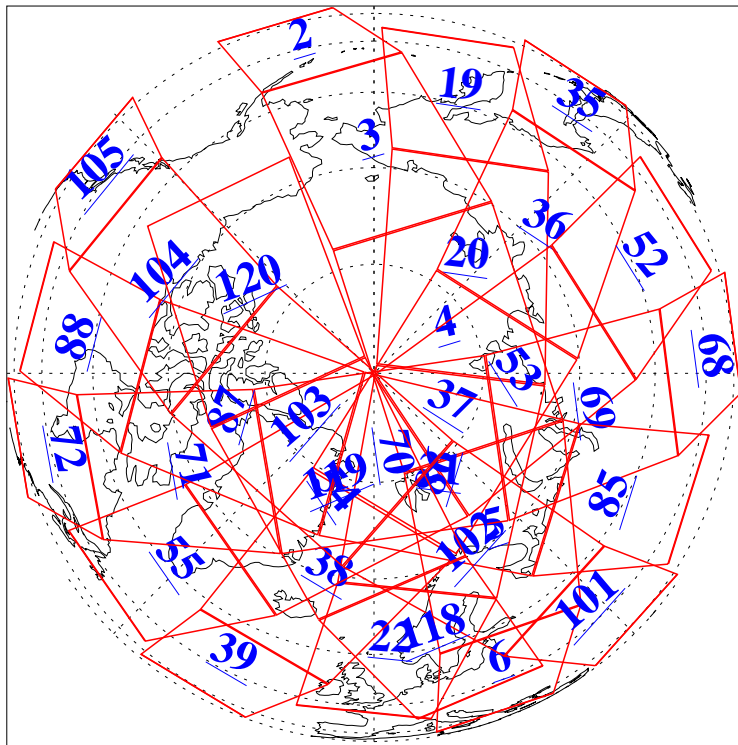

L1B Availability
AMSU Granules: 240
HSB Granules: 0
AIRS Granules: 224

23 May 2018
DoY 143
Aqua Day 5863
Granules: 1 to 120

Granules: 121 to 240

Legend: AMSU Available, HSB Available, AIRS Available

L1B Availability
AMSU Granules: 240
HSB Granules: 0
AIRS Granules: 224

23 May 2018
DoY 143
Aqua Day 5863

Ascending Granules

Descending Granules

Legend: AMSU Available, HSB Available, AIRS Available

L1B Availability
 AMSU Granules: 240
 HSB Granules: 0
 AIRS Granules: 224

23 May 2018
 DoY 143
 Aqua Day 5863

Northern Hemisphere Granules

Southern Hemisphere Granules

Legend: AMSU Available, ~~HSB Available~~, AIRS Available