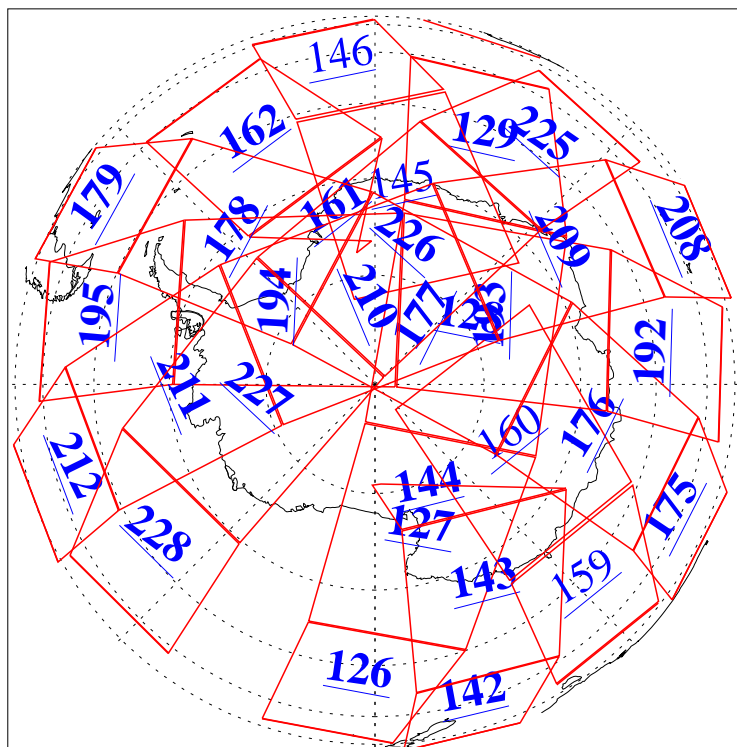

L1B Availability
AMSU Granules: 240
HSB Granules: 0
AIRS Granules: 224

23 May 2018
DoY 143
Aqua Day 5863
Granules: 1 to 120

Granules: 121 to 240

Legend: AMSU Available, HSB Available, AIRS Available

L1B Availability
AMSU Granules: 240
HSB Granules: 0
AIRS Granules: 224

23 May 2018
DoY 143
Aqua Day 5863

Ascending Granules

Descending Granules

Legend: AMSU Available, HSB Available, AIRS Available

L1B Availability
 AMSU Granules: 240
 HSB Granules: 0
 AIRS Granules: 224

23 May 2018
 DoY 143
 Aqua Day 5863

Northern Hemisphere Granules

Southern Hemisphere Granules

Legend: AMSU Available, ~~HSB Available~~, AIRS Available