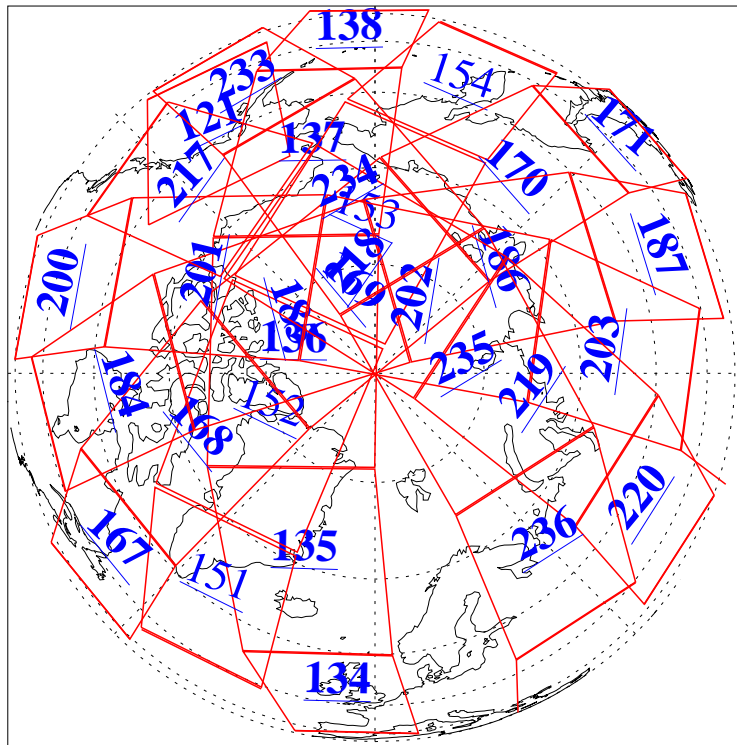

23 May 2018
DoY 143
Aqua Day 5863

Ascending Granules

Descending Granules

Legend: AMSU Available, HSB Available, AIRS Available

L1B Availability
 AMSU Granules: 240
 HSB Granules: 0
 AIRS Granules: 224

23 May 2018
 DoY 143
 Aqua Day 5863

Northern Hemisphere Granules

Southern Hemisphere Granules

Legend: AMSU Available, ~~HSB Available~~, AIRS Available