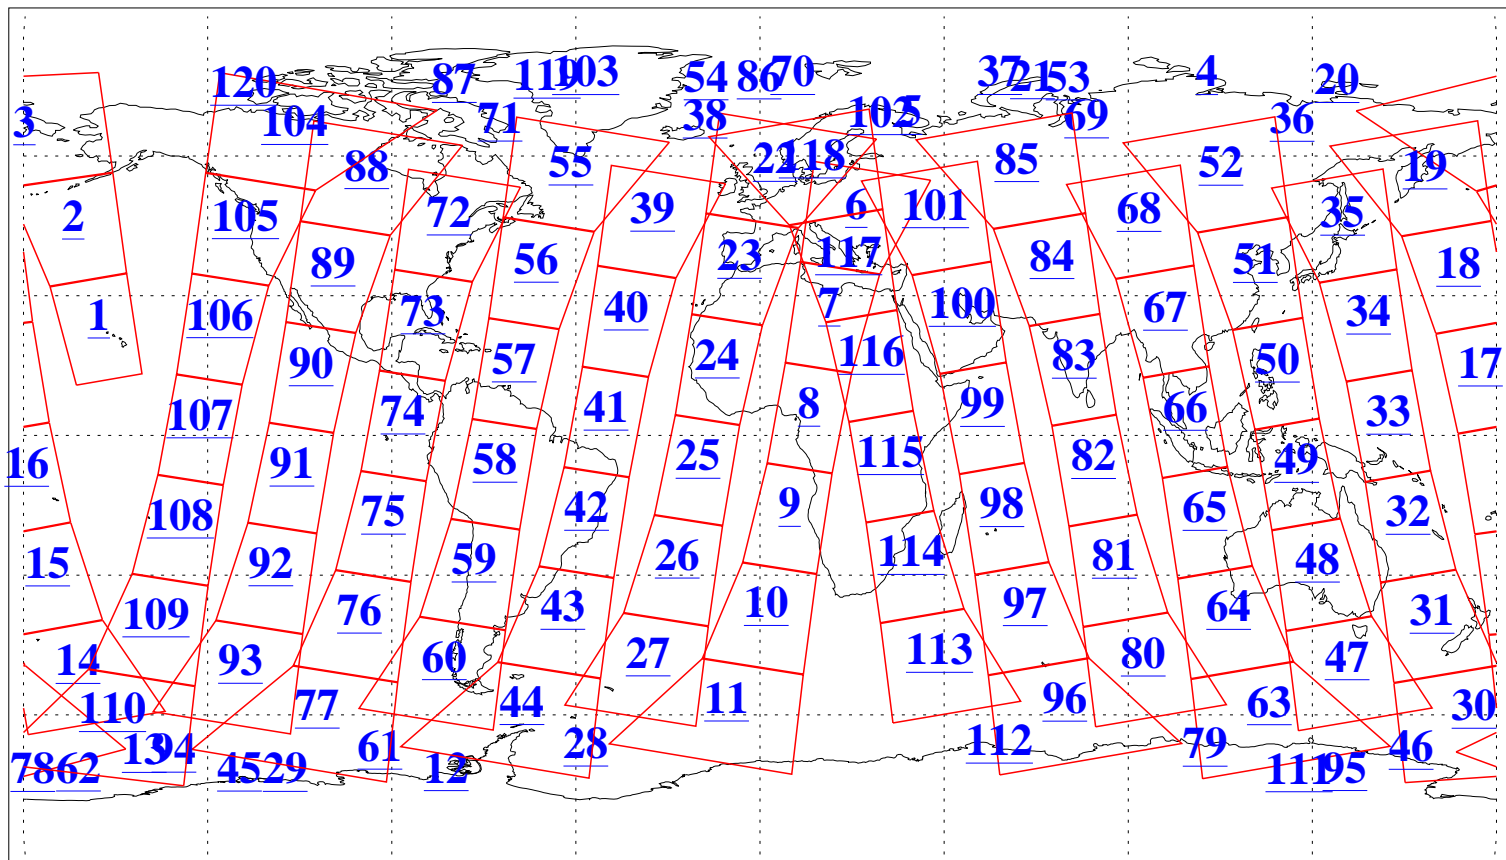

L1B Availability
AMSU Granules: 240
HSB Granules: 0
AIRS Granules: 224

23 May 2018
DoY 143
Aqua Day 5863
Granules: 1 to 120

Granules: 121 to 240

Legend: AMSU Available, HSB Available, AIRS Available

L1B Availability
AMSU Granules: 240
HSB Granules: 0
AIRS Granules: 224

23 May 2018
DoY 143
Aqua Day 5863

Ascending Granules

Descending Granules

Legend: AMSU Available, HSB Available, AIRS Available

L1B Availability
 AMSU Granules: 240
 HSB Granules: 0
 AIRS Granules: 224

23 May 2018
 DoY 143
 Aqua Day 5863

Northern Hemisphere Granules

Southern Hemisphere Granules

Legend: AMSU Available, ~~HSB Available~~, AIRS Available