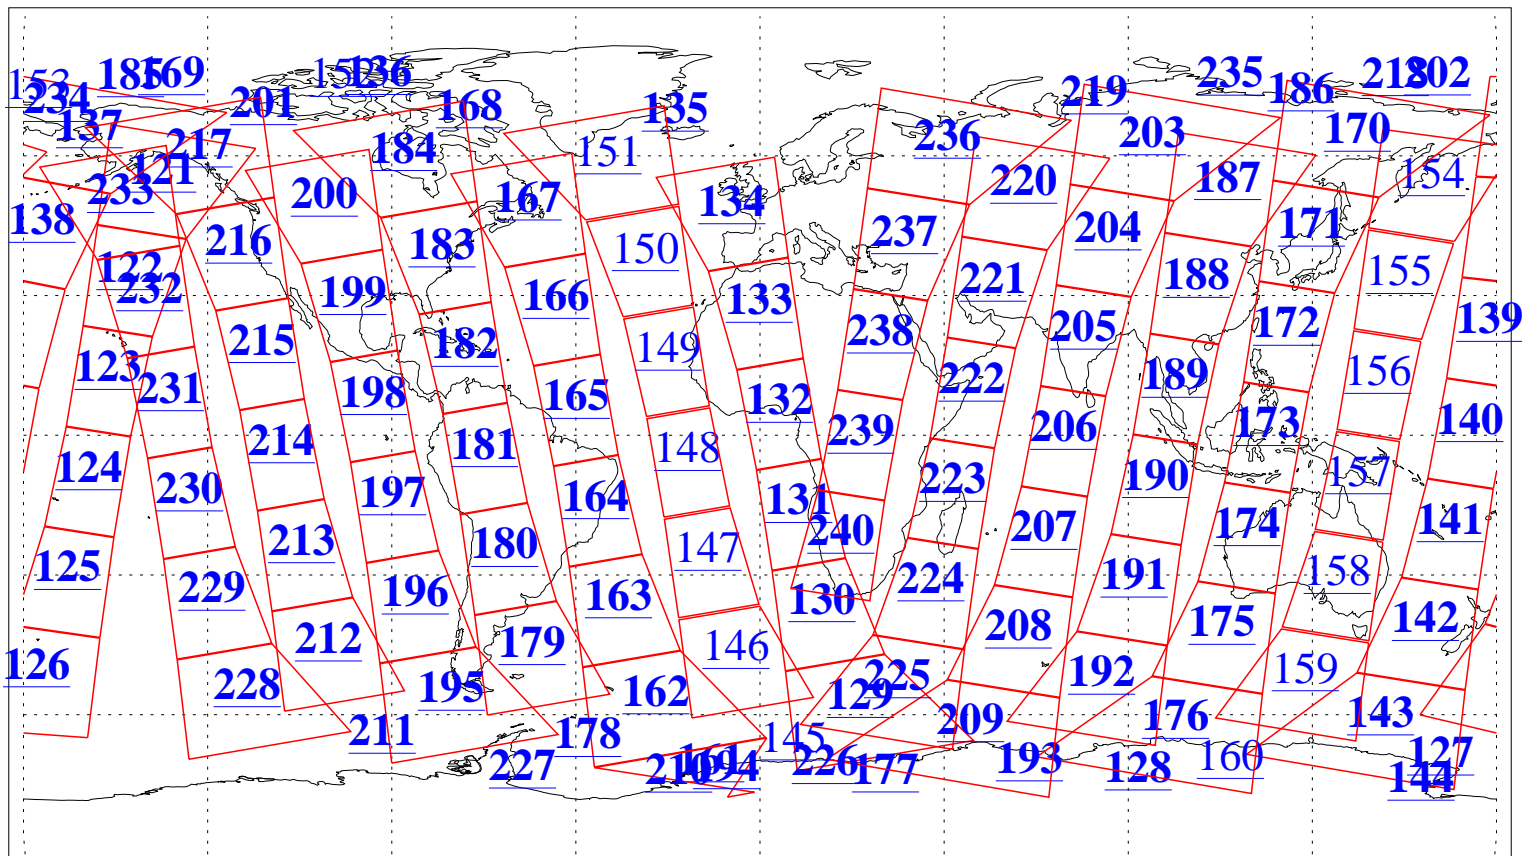

L1B Availability
AMSU Granules: 240
HSB Granules: 0
AIRS Granules: 224

23 May 2018
DoY 143
Aqua Day 5863
Granules: 1 to 120

Granules: 121 to 240

Legend: AMSU Available, HSB Available, AIRS Available

L1B Availability
AMSU Granules: 240
HSB Granules: 0
AIRS Granules: 224

23 May 2018
DoY 143
Aqua Day 5863

Ascending Granules

Descending Granules

Legend: AMSU Available, HSB Available, AIRS Available

L1B Availability
 AMSU Granules: 240
 HSB Granules: 0
 AIRS Granules: 224

23 May 2018
 DoY 143
 Aqua Day 5863

Northern Hemisphere Granules

Southern Hemisphere Granules

Legend: AMSU Available, ~~HSB Available~~, AIRS Available