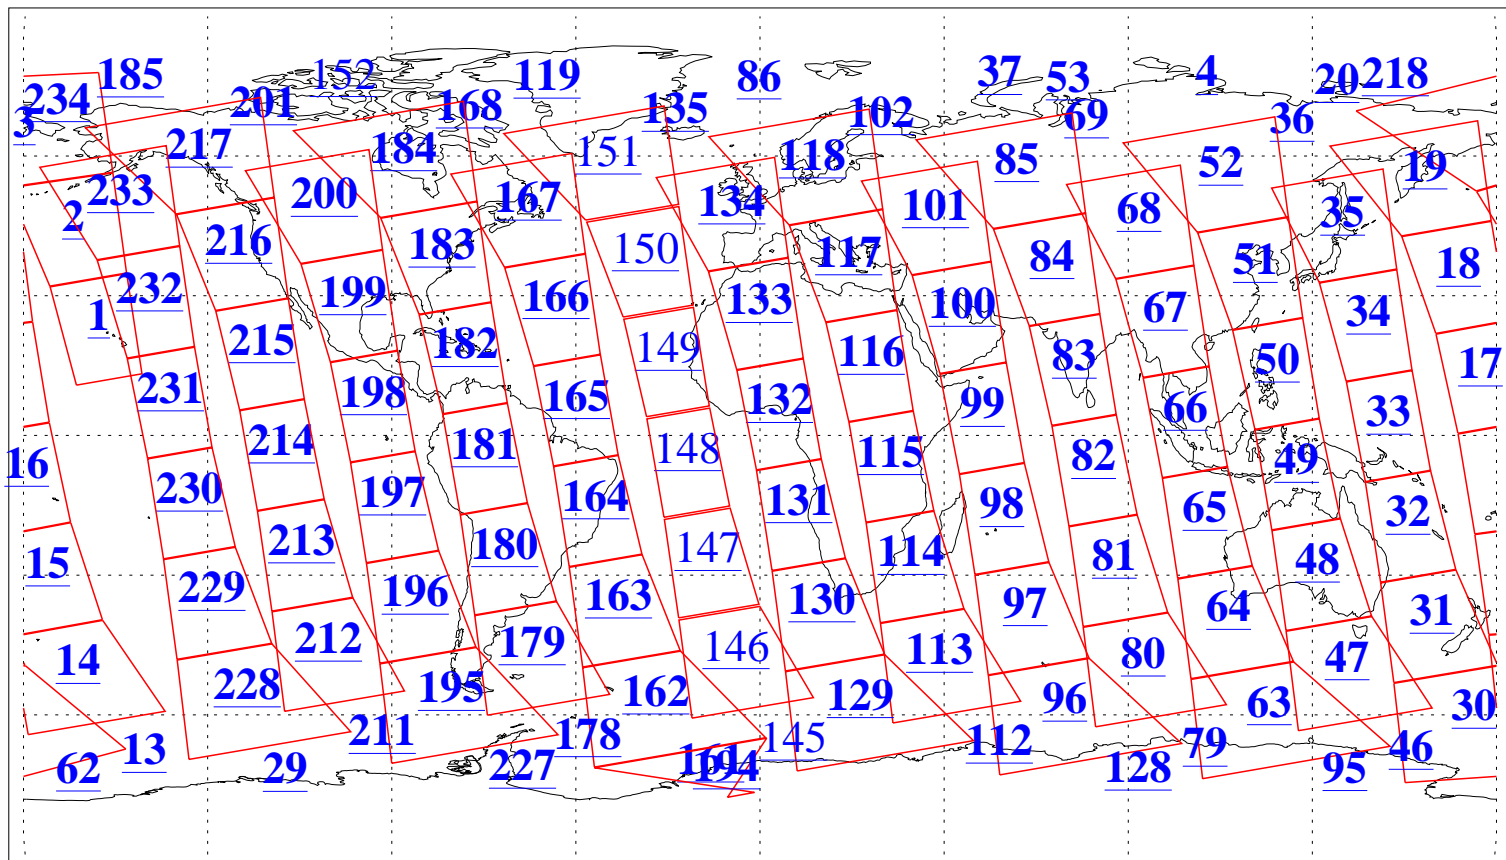

L1B Availability
AMSU Granules: 240
HSB Granules: 0
AIRS Granules: 224

23 May 2018
DoY 143
Aqua Day 5863
Granules: 1 to 120

Granules: 121 to 240

Legend: AMSU Available, HSB Available, AIRS Available

L1B Availability
AMSU Granules: 240
HSB Granules: 0
AIRS Granules: 224

23 May 2018
DoY 143
Aqua Day 5863

Ascending Granules

Descending Granules

Legend: AMSU Available, HSB Available, AIRS Available

L1B Availability
 AMSU Granules: 240
 HSB Granules: 0
 AIRS Granules: 224

23 May 2018
 DoY 143
 Aqua Day 5863

Northern Hemisphere Granules

Southern Hemisphere Granules

Legend: AMSU Available, ~~HSB Available~~, AIRS Available