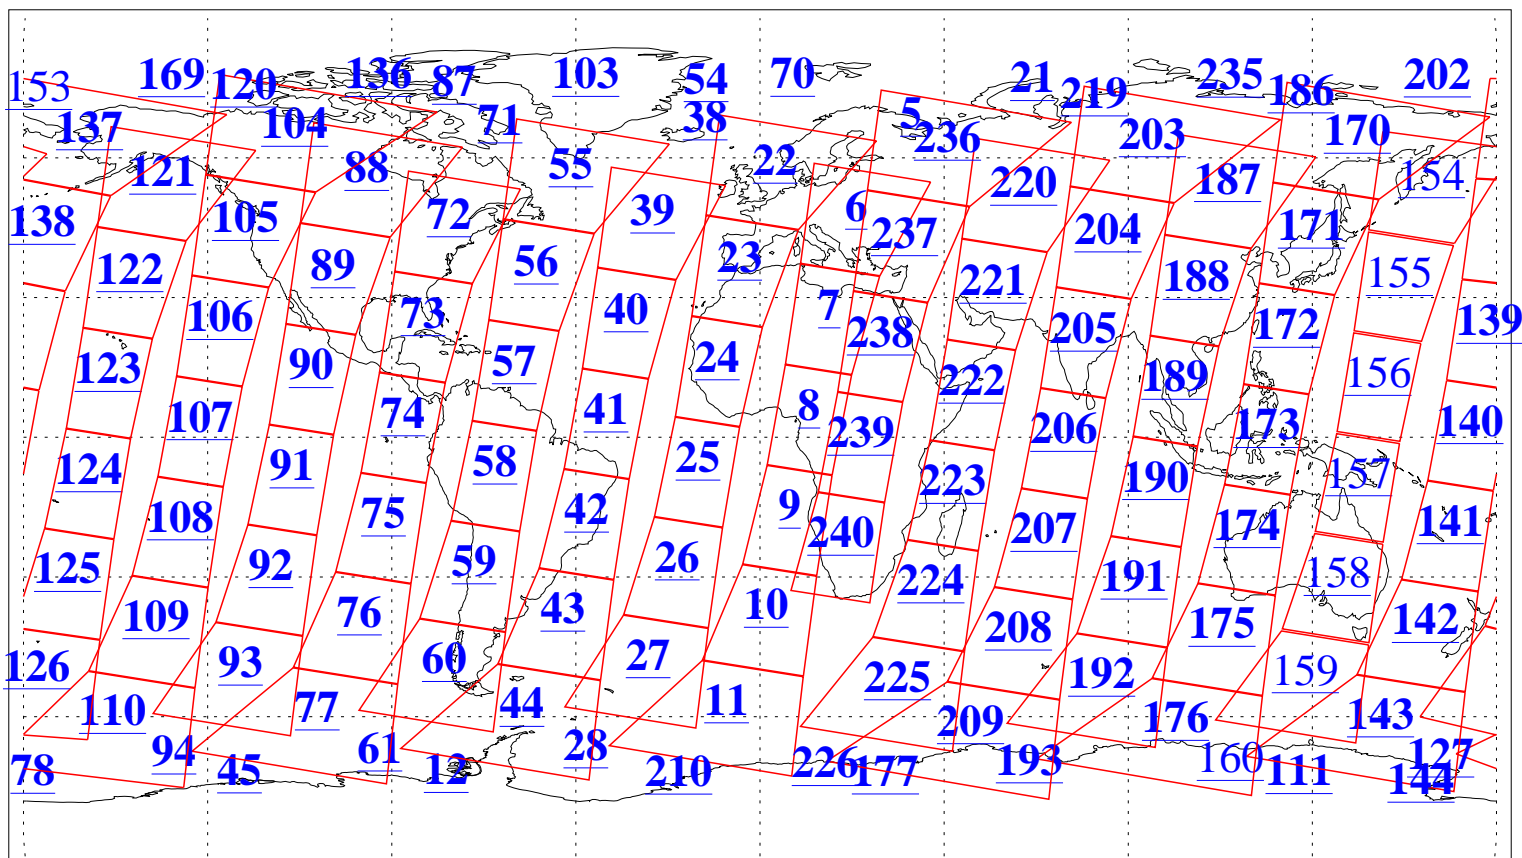

L1B Availability
AMSU Granules: 240
HSB Granules: 0
AIRS Granules: 224

23 May 2018
DoY 143
Aqua Day 5863
Granules: 1 to 120

Granules: 121 to 240

Legend: AMSU Available, HSB Available, AIRS Available

L1B Availability
AMSU Granules: 240
HSB Granules: 0
AIRS Granules: 224

23 May 2018
DoY 143
Aqua Day 5863

Ascending Granules

Descending Granules

Legend: AMSU Available, HSB Available, AIRS Available

L1B Availability
 AMSU Granules: 240
 HSB Granules: 0
 AIRS Granules: 224

23 May 2018
 DoY 143
 Aqua Day 5863

Northern Hemisphere Granules

Southern Hemisphere Granules

Legend: AMSU Available, ~~HSB Available~~, AIRS Available