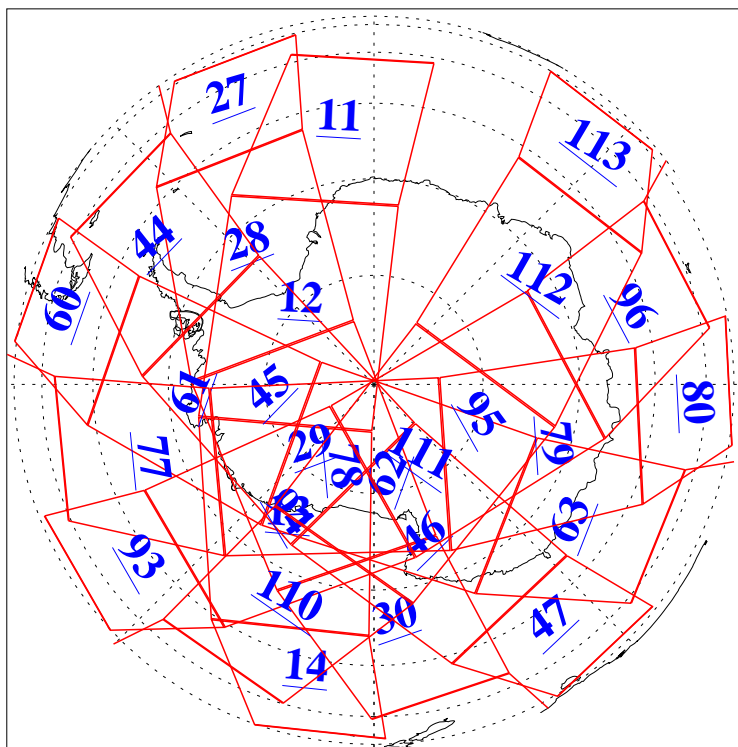

L1B Availability
AMSU Granules: 240
HSB Granules: 0
AIRS Granules: 224

23 May 2018
DoY 143
Aqua Day 5863
Granules: 1 to 120

Granules: 121 to 240

Legend: AMSU Available, HSB Available, AIRS Available

L1B Availability
AMSU Granules: 240
HSB Granules: 0
AIRS Granules: 224

23 May 2018
DoY 143
Aqua Day 5863

Ascending Granules

Descending Granules

Legend: AMSU Available, HSB Available, AIRS Available

L1B Availability
 AMSU Granules: 240
 HSB Granules: 0
 AIRS Granules: 224

23 May 2018
 DoY 143
 Aqua Day 5863

Northern Hemisphere Granules

Southern Hemisphere Granules

Legend: AMSU Available, ~~HSB Available~~, AIRS Available