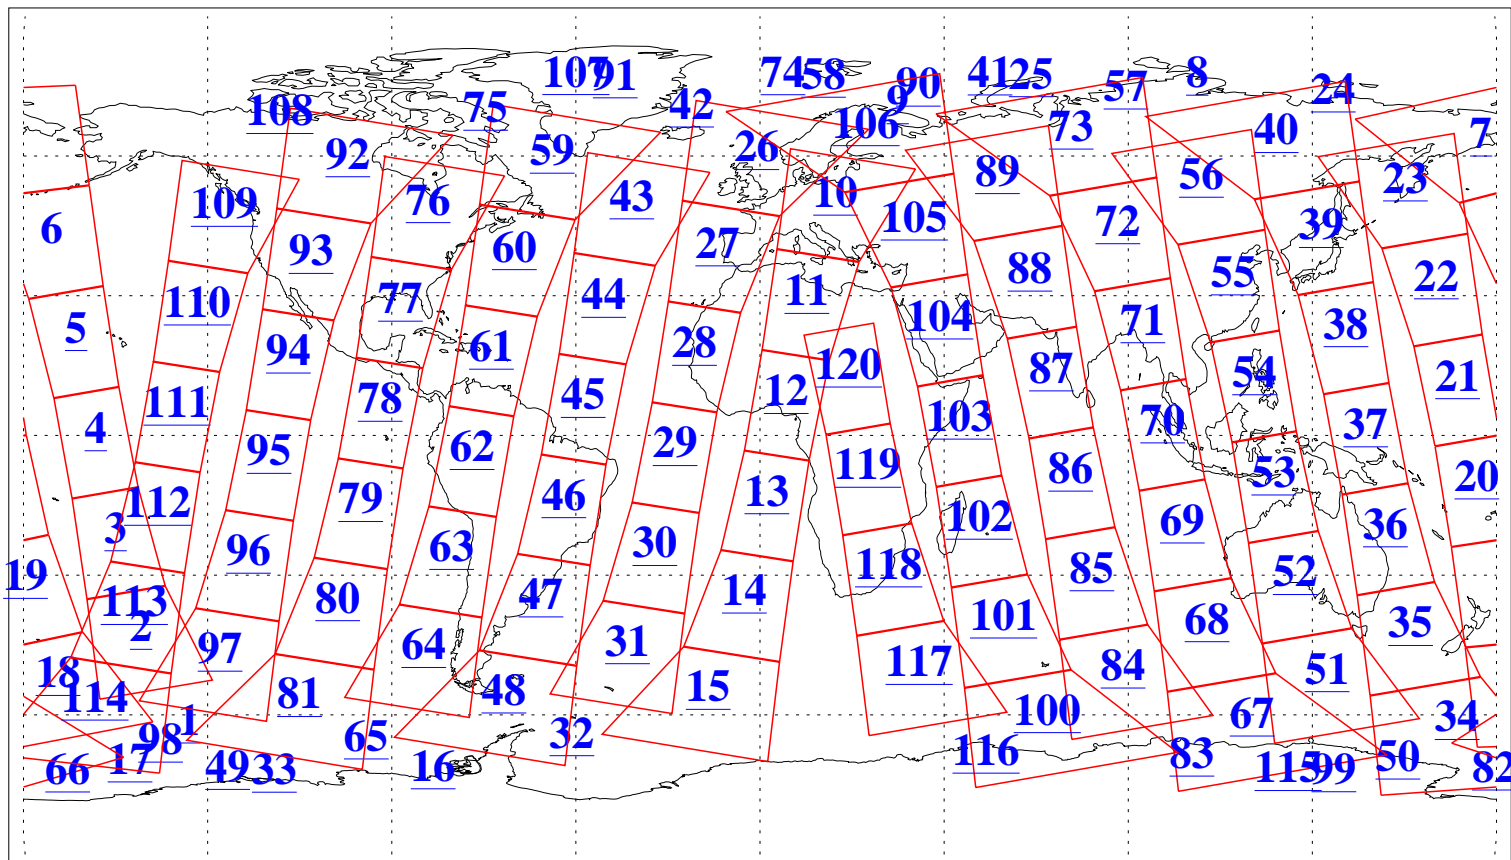

L1B Availability  
AMSU Granules: 239  
HSB Granules: 0  
AIRS Granules: 240

19 May 2018  
DoY 139  
Aqua Day 5859  
Granules: 1 to 120

Granules: 121 to 240

Legend: AMSU Available, HSB Available, AIRS Available

L1B Availability  
AMSU Granules: 239  
HSB Granules: 0  
AIRS Granules: 240

19 May 2018  
DoY 139  
Aqua Day 5859  
Ascending Granules

Descending Granules

Legend: AMSU Available, HSB Available, AIRS Available

L1B Availability  
 AMSU Granules: 239  
 HSB Granules: 0  
 AIRS Granules: 240

19 May 2018  
 DoY 139  
 Aqua Day 5859

Northern Hemisphere Granules

Southern Hemisphere Granules

Legend: AMSU Available, HSB Available, AIRS Available