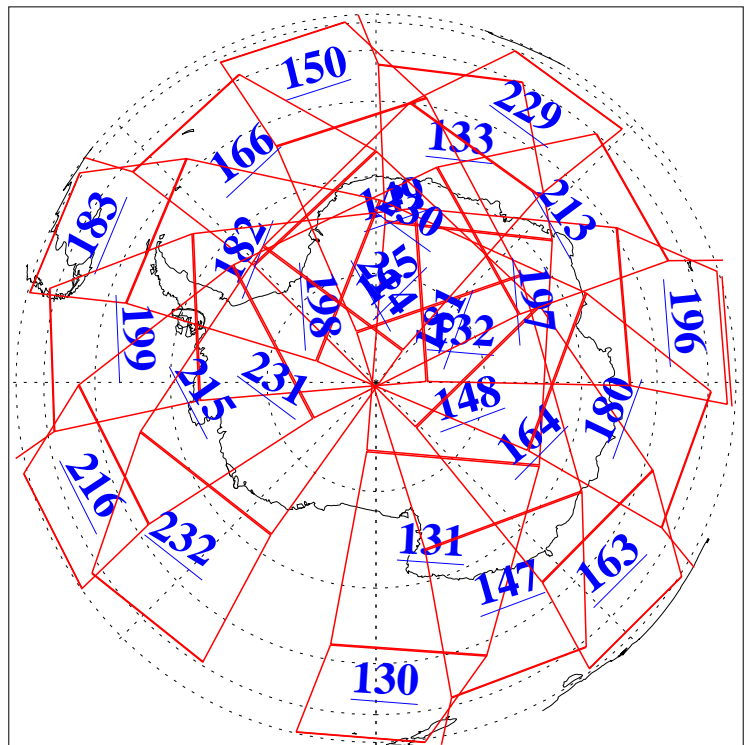

L1B Availability  
AMSU Granules: 239  
HSB Granules: 0  
AIRS Granules: 240

19 May 2018  
DoY 139  
Aqua Day 5859  
Granules: 1 to 120

Granules: 121 to 240

Legend: AMSU Available, HSB Available, AIRS Available

L1B Availability  
AMSU Granules: 239  
HSB Granules: 0  
AIRS Granules: 240

19 May 2018  
DoY 139  
Aqua Day 5859  
Ascending Granules

Descending Granules

Legend: AMSU Available, HSB Available, AIRS Available

L1B Availability  
 AMSU Granules: 239  
 HSB Granules: 0  
 AIRS Granules: 240

19 May 2018  
 DoY 139  
 Aqua Day 5859

Northern Hemisphere Granules

Southern Hemisphere Granules

Legend: AMSU Available, HSB Available, AIRS Available