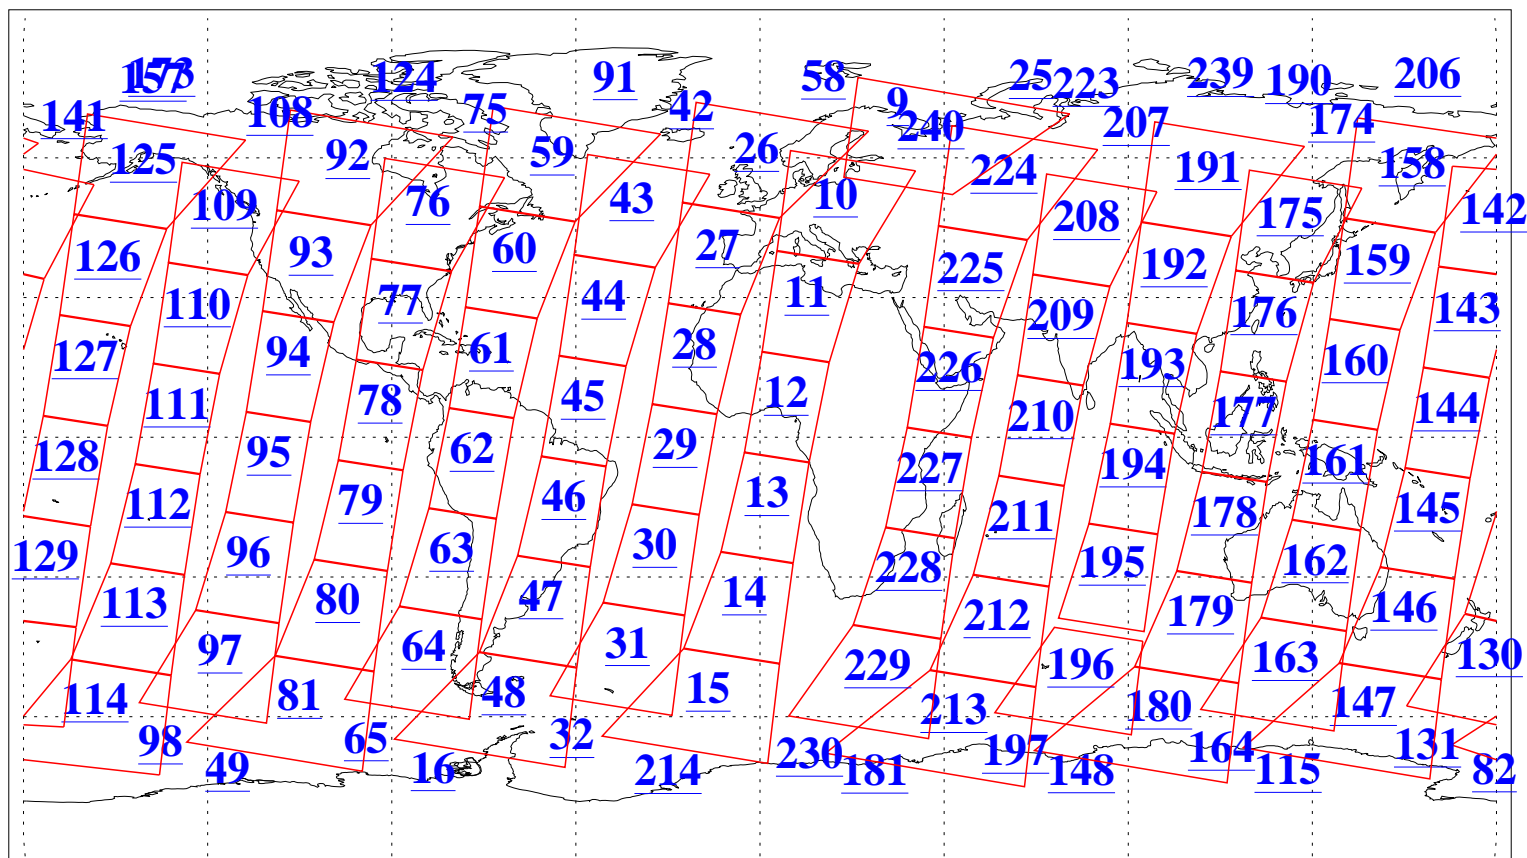

L1B Availability  
AMSU Granules: 239  
HSB Granules: 0  
AIRS Granules: 240

19 May 2018  
DoY 139  
Aqua Day 5859  
Granules: 1 to 120

Granules: 121 to 240

Legend: AMSU Available, HSB Available, AIRS Available

L1B Availability  
AMSU Granules: 239  
HSB Granules: 0  
AIRS Granules: 240

19 May 2018  
DoY 139  
Aqua Day 5859  
Ascending Granules

Descending Granules

Legend: AMSU Available, HSB Available, AIRS Available

L1B Availability  
 AMSU Granules: 239  
 HSB Granules: 0  
 AIRS Granules: 240

19 May 2018  
 DoY 139  
 Aqua Day 5859

Northern Hemisphere Granules

Southern Hemisphere Granules

Legend: AMSU Available, HSB Available, AIRS Available