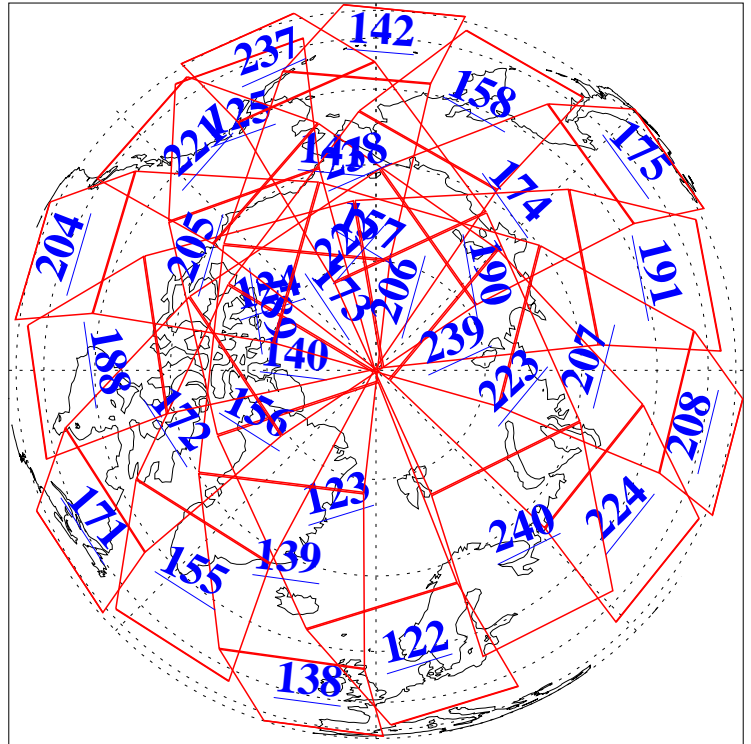

L1B Availability  
AMSU Granules: 239  
HSB Granules: 0  
AIRS Granules: 240

19 May 2018  
DoY 139  
Aqua Day 5859  
Granules: 1 to 120

Granules: 121 to 240

Legend: AMSU Available, HSB Available, AIRS Available

L1B Availability  
AMSU Granules: 239  
HSB Granules: 0  
AIRS Granules: 240

19 May 2018  
DoY 139  
Aqua Day 5859  
Ascending Granules

Descending Granules

Legend: AMSU Available, HSB Available, AIRS Available

L1B Availability  
 AMSU Granules: 239  
 HSB Granules: 0  
 AIRS Granules: 240

19 May 2018  
 DoY 139  
 Aqua Day 5859

Northern Hemisphere Granules

Southern Hemisphere Granules

Legend: AMSU Available, HSB Available, AIRS Available