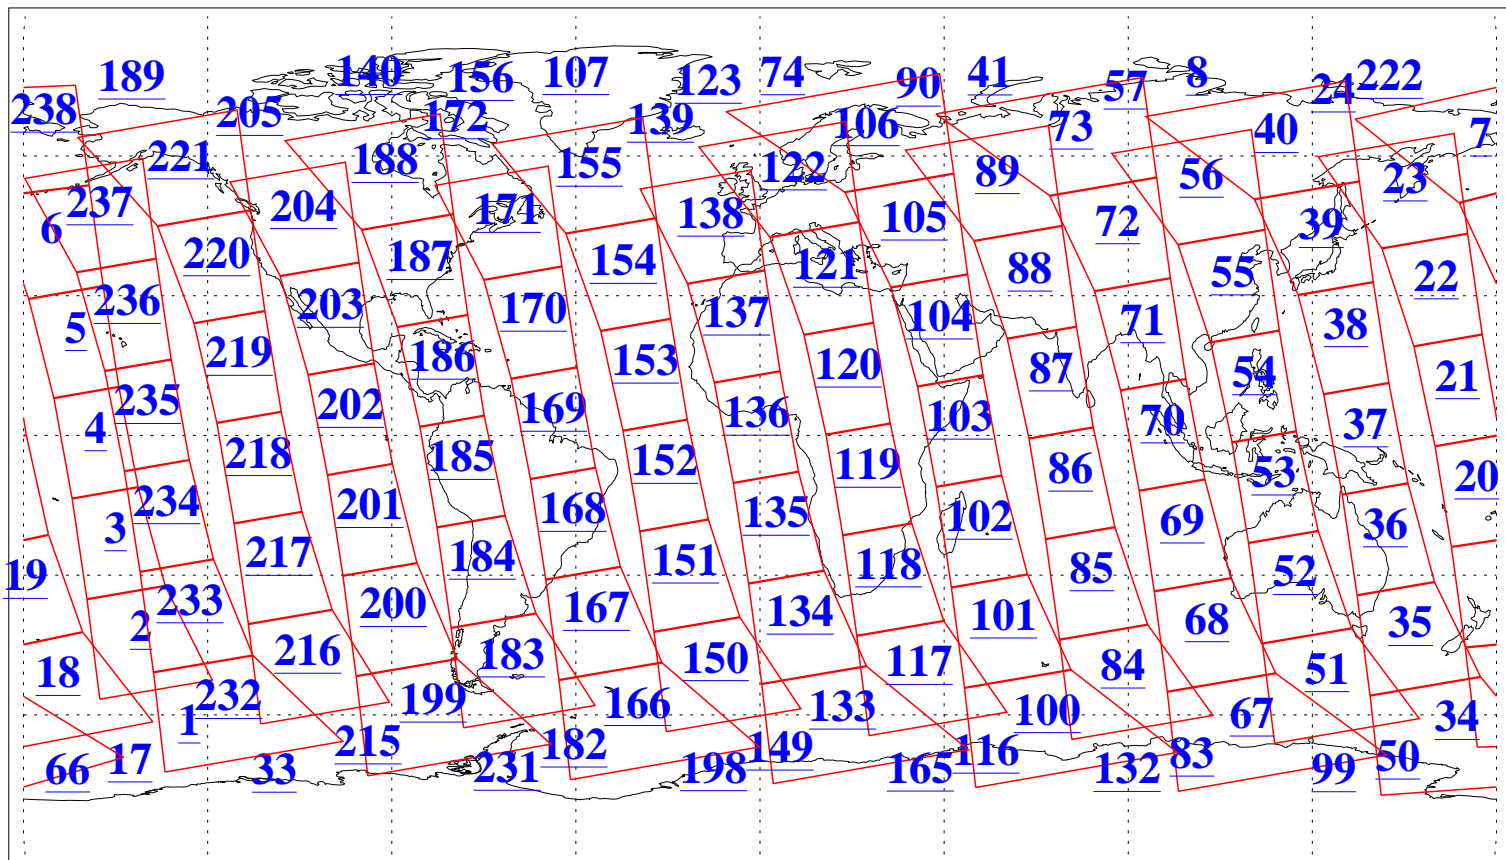

L1B Availability  
AMSU Granules: 239  
HSB Granules: 0  
AIRS Granules: 240

19 May 2018  
DoY 139  
Aqua Day 5859  
Granules: 1 to 120

Granules: 121 to 240

Legend: AMSU Available, HSB Available, AIRS Available

L1B Availability  
AMSU Granules: 239  
HSB Granules: 0  
AIRS Granules: 240

19 May 2018  
DoY 139  
Aqua Day 5859  
Ascending Granules

Descending Granules

Legend: AMSU Available, HSB Available, AIRS Available

L1B Availability  
 AMSU Granules: 239  
 HSB Granules: 0  
 AIRS Granules: 240

19 May 2018  
 DoY 139  
 Aqua Day 5859

Northern Hemisphere Granules

Southern Hemisphere Granules

Legend: AMSU Available, HSB Available, AIRS Available