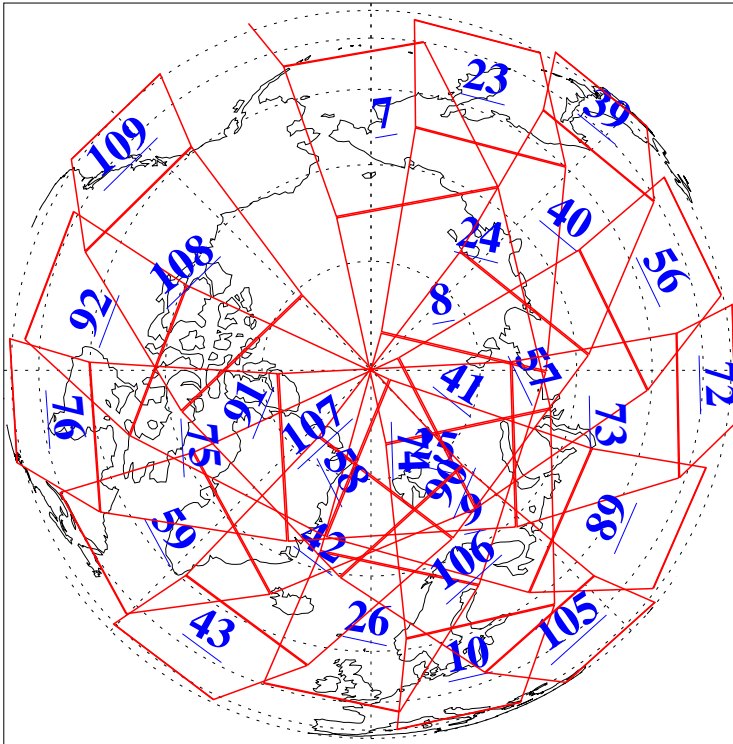

L1B Availability  
AMSU Granules: 239  
HSB Granules: 0  
AIRS Granules: 240

19 May 2018  
DoY 139  
Aqua Day 5859  
Granules: 1 to 120

Granules: 121 to 240

Legend: AMSU Available, HSB Available, AIRS Available

L1B Availability  
AMSU Granules: 239  
HSB Granules: 0  
AIRS Granules: 240

19 May 2018  
DoY 139  
Aqua Day 5859  
Ascending Granules

Descending Granules

Legend: AMSU Available, HSB Available, AIRS Available

L1B Availability  
 AMSU Granules: 239  
 HSB Granules: 0  
 AIRS Granules: 240

19 May 2018  
 DoY 139  
 Aqua Day 5859

Northern Hemisphere Granules

Southern Hemisphere Granules

Legend: AMSU Available, HSB Available, AIRS Available