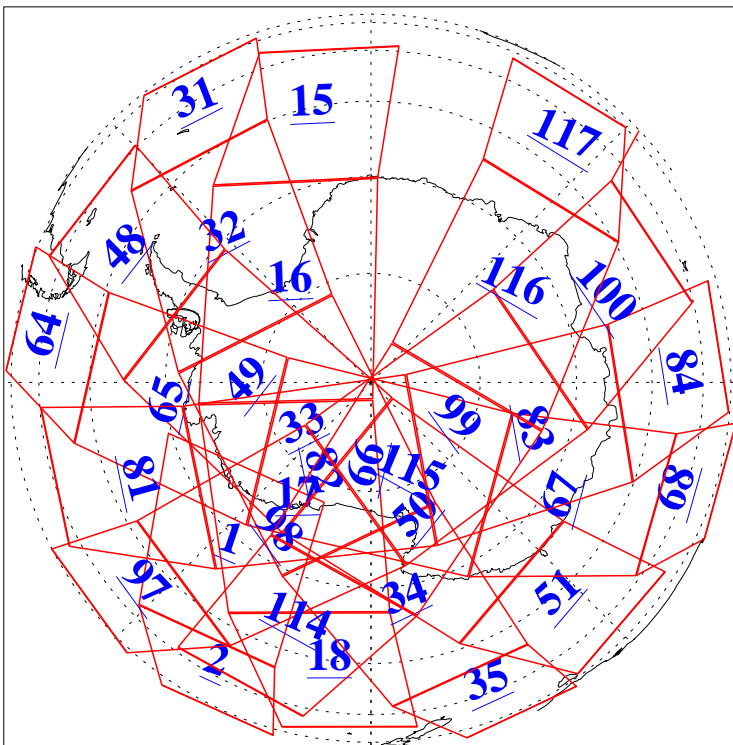

L1B Availability  
AMSU Granules: 239  
HSB Granules: 0  
AIRS Granules: 240

19 May 2018  
DoY 139  
Aqua Day 5859  
Granules: 1 to 120

Granules: 121 to 240

Legend: AMSU Available, HSB Available, AIRS Available

L1B Availability  
AMSU Granules: 239  
HSB Granules: 0  
AIRS Granules: 240

19 May 2018  
DoY 139  
Aqua Day 5859  
Ascending Granules

Descending Granules

Legend: AMSU Available, HSB Available, AIRS Available

L1B Availability  
 AMSU Granules: 239  
 HSB Granules: 0  
 AIRS Granules: 240

19 May 2018  
 DoY 139  
 Aqua Day 5859

Northern Hemisphere Granules

Southern Hemisphere Granules

Legend: AMSU Available, HSB Available, AIRS Available