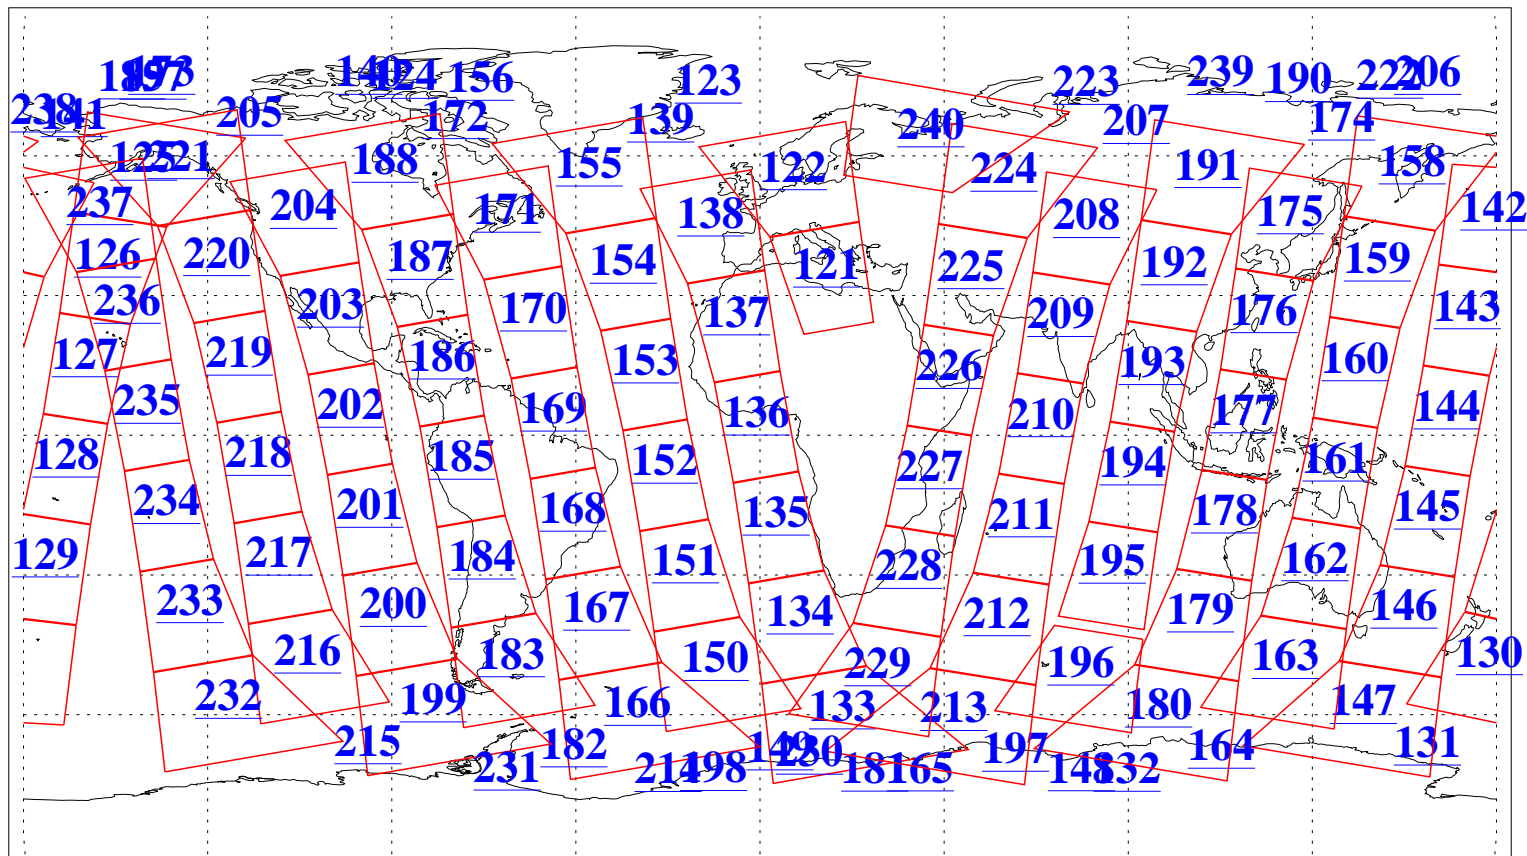

L1B Availability  
AMSU Granules: 239  
HSB Granules: 0  
AIRS Granules: 240

19 May 2018  
DoY 139  
Aqua Day 5859  
Granules: 1 to 120

Granules: 121 to 240

Legend: AMSU Available, HSB Available, AIRS Available

L1B Availability  
AMSU Granules: 239  
HSB Granules: 0  
AIRS Granules: 240

19 May 2018  
DoY 139  
Aqua Day 5859  
Ascending Granules

Descending Granules

Legend: AMSU Available, HSB Available, AIRS Available

L1B Availability  
 AMSU Granules: 239  
 HSB Granules: 0  
 AIRS Granules: 240

19 May 2018  
 DoY 139  
 Aqua Day 5859

Northern Hemisphere Granules

Southern Hemisphere Granules

Legend: AMSU Available, HSB Available, AIRS Available