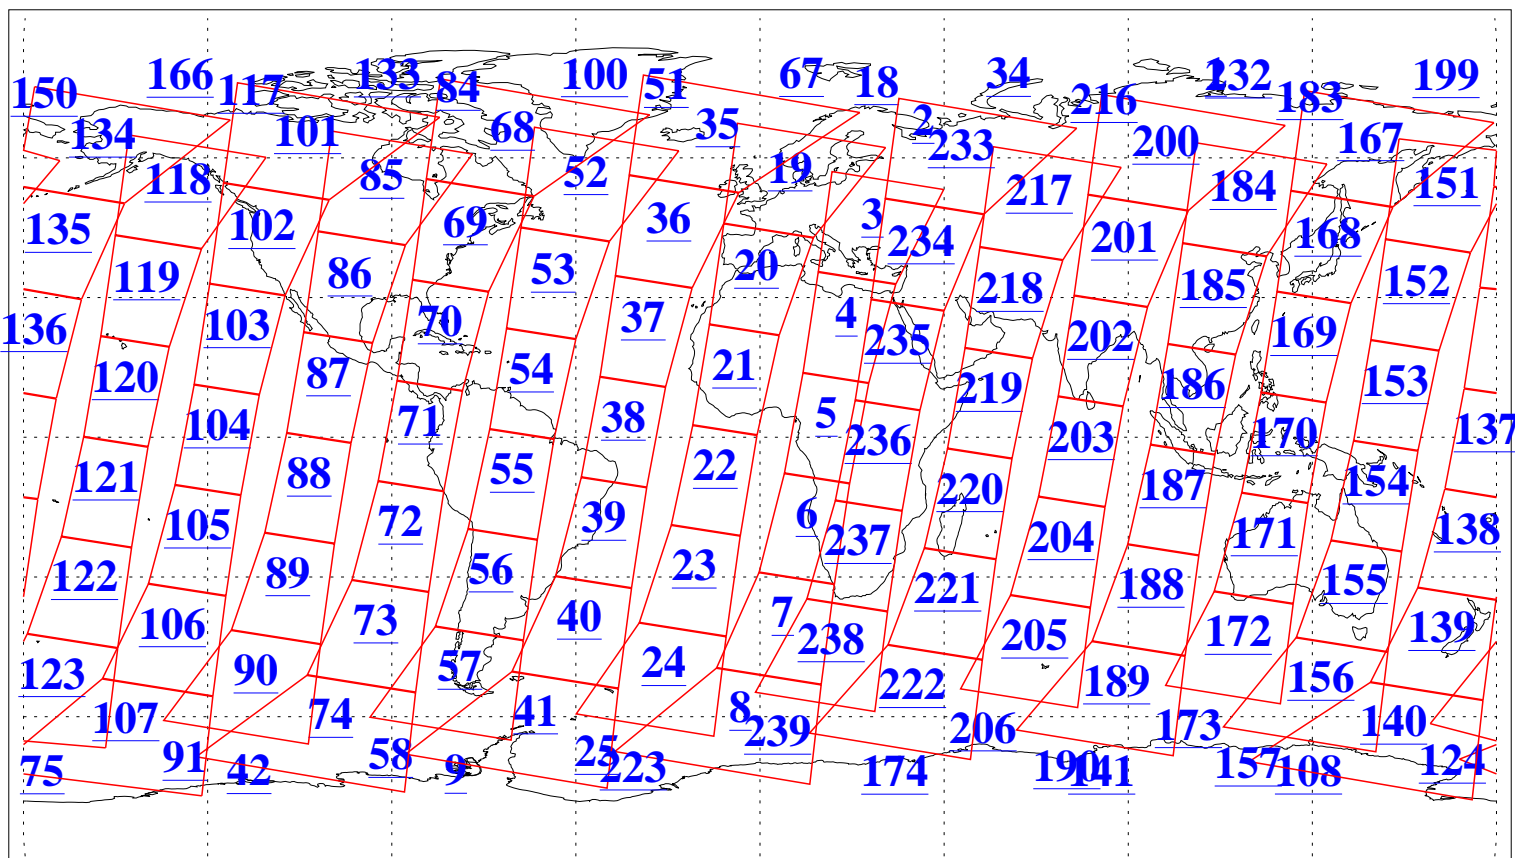

L1B Availability
AMSU Granules: 239
HSB Granules: 0
AIRS Granules: 240

18 May 2018
DoY 138
Aqua Day 5858
Granules: 1 to 120

Granules: 121 to 240

Legend: AMSU Available, HSB Available, AIRS Available

L1B Availability
AMSU Granules: 239
HSB Granules: 0
AIRS Granules: 240

18 May 2018
DoY 138
Aqua Day 5858

Ascending Granules

Descending Granules

Legend: AMSU Available, HSB Available, AIRS Available

L1B Availability
 AMSU Granules: 239
 HSB Granules: 0
 AIRS Granules: 240

18 May 2018
 DoY 138
 Aqua Day 5858

Northern Hemisphere Granules

Southern Hemisphere Granules

Legend: AMSU Available, HSB Available, AIRS Available