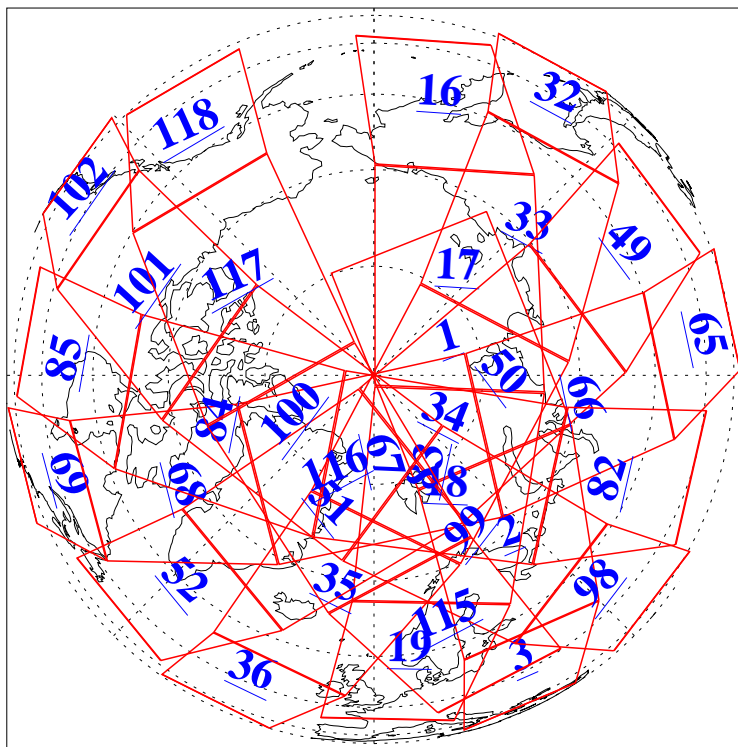

L1B Availability
AMSU Granules: 239
HSB Granules: 0
AIRS Granules: 240

18 May 2018
DoY 138
Aqua Day 5858
Granules: 1 to 120

Granules: 121 to 240

Legend: AMSU Available, HSB Available, AIRS Available

L1B Availability
AMSU Granules: 239
HSB Granules: 0
AIRS Granules: 240

18 May 2018
DoY 138
Aqua Day 5858

Ascending Granules

Descending Granules

Legend: AMSU Available, HSB Available, AIRS Available

L1B Availability
 AMSU Granules: 239
 HSB Granules: 0
 AIRS Granules: 240

18 May 2018
 DoY 138
 Aqua Day 5858

Northern Hemisphere Granules

Southern Hemisphere Granules

Legend: AMSU Available, HSB Available, AIRS Available