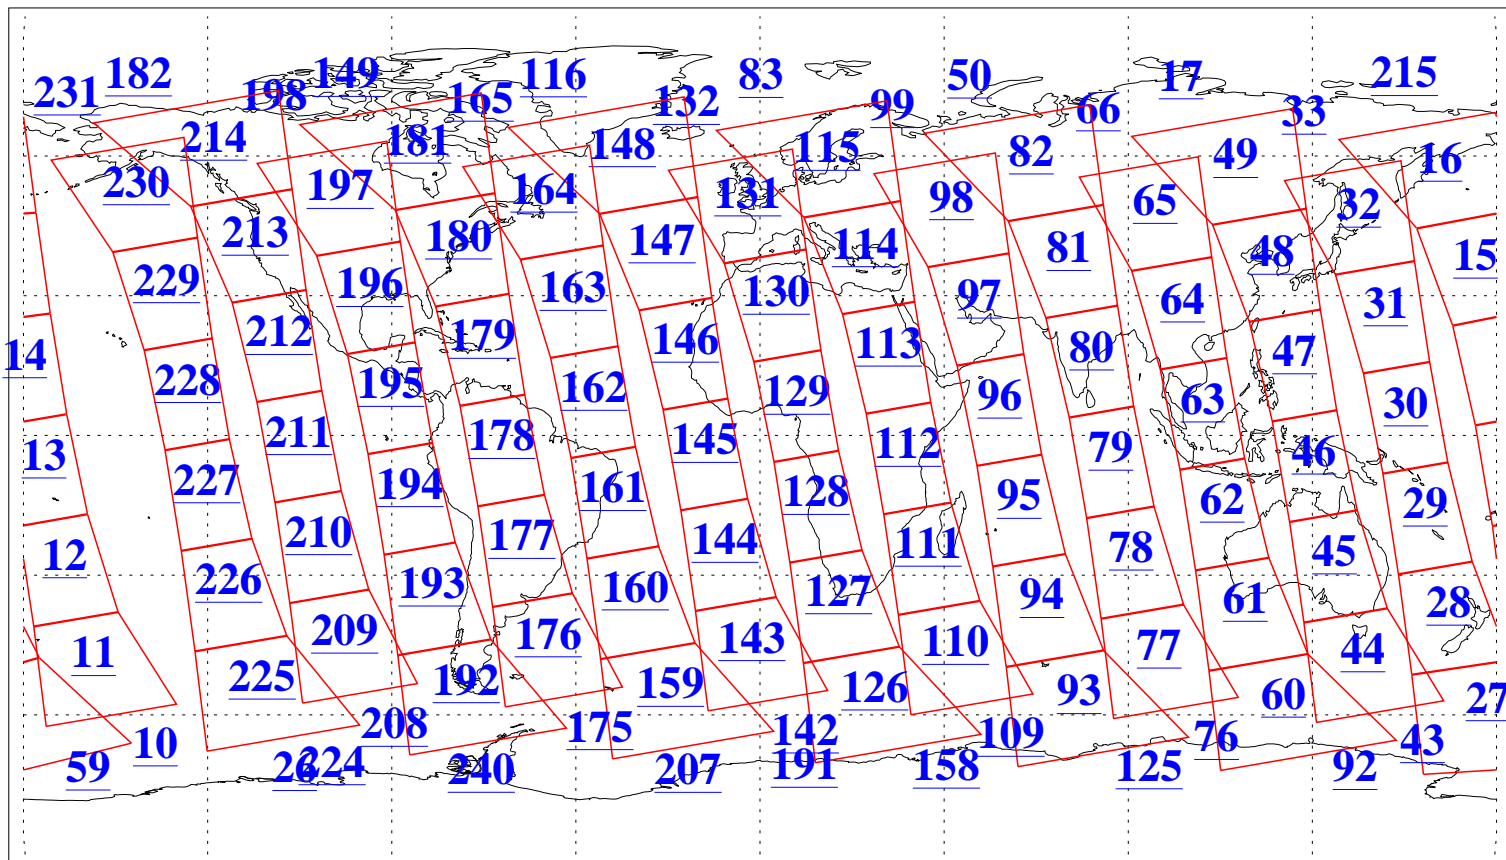

L1B Availability
AMSU Granules: 239
HSB Granules: 0
AIRS Granules: 240

18 May 2018
DoY 138
Aqua Day 5858
Granules: 1 to 120

Granules: 121 to 240

Legend: AMSU Available, HSB Available, AIRS Available

L1B Availability
AMSU Granules: 239
HSB Granules: 0
AIRS Granules: 240

18 May 2018
DoY 138
Aqua Day 5858

Ascending Granules

Descending Granules

Legend: AMSU Available, HSB Available, AIRS Available

L1B Availability
 AMSU Granules: 239
 HSB Granules: 0
 AIRS Granules: 240

18 May 2018
 DoY 138
 Aqua Day 5858

Northern Hemisphere Granules

Southern Hemisphere Granules

Legend: AMSU Available, HSB Available, AIRS Available