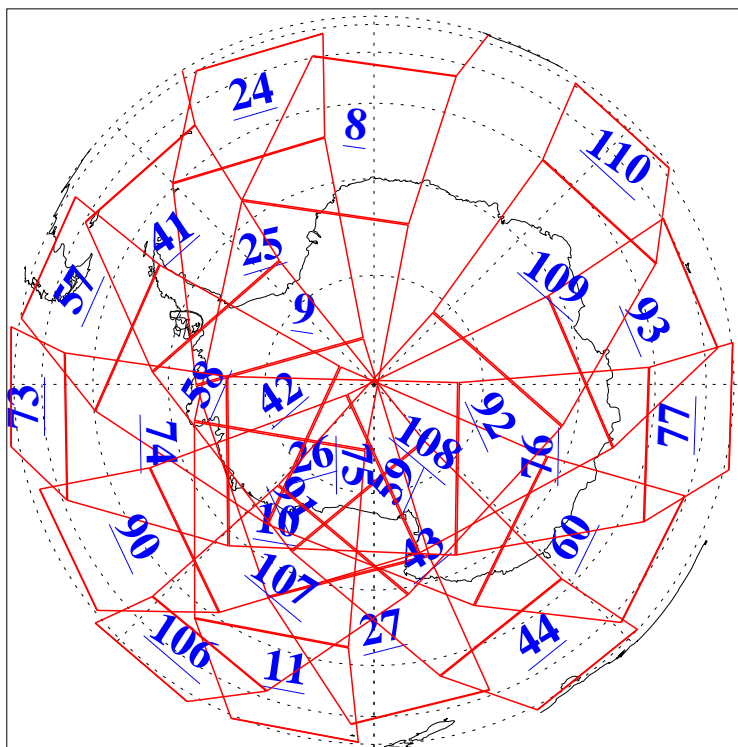

L1B Availability
AMSU Granules: 239
HSB Granules: 0
AIRS Granules: 240

18 May 2018
DoY 138
Aqua Day 5858
Granules: 1 to 120

Granules: 121 to 240

Legend: AMSU Available, HSB Available, AIRS Available

L1B Availability
AMSU Granules: 239
HSB Granules: 0
AIRS Granules: 240

18 May 2018
DoY 138
Aqua Day 5858

Ascending Granules

Descending Granules

Legend: AMSU Available, HSB Available, AIRS Available

L1B Availability
 AMSU Granules: 239
 HSB Granules: 0
 AIRS Granules: 240

18 May 2018
 DoY 138
 Aqua Day 5858

Northern Hemisphere Granules

Southern Hemisphere Granules

Legend: AMSU Available, HSB Available, AIRS Available