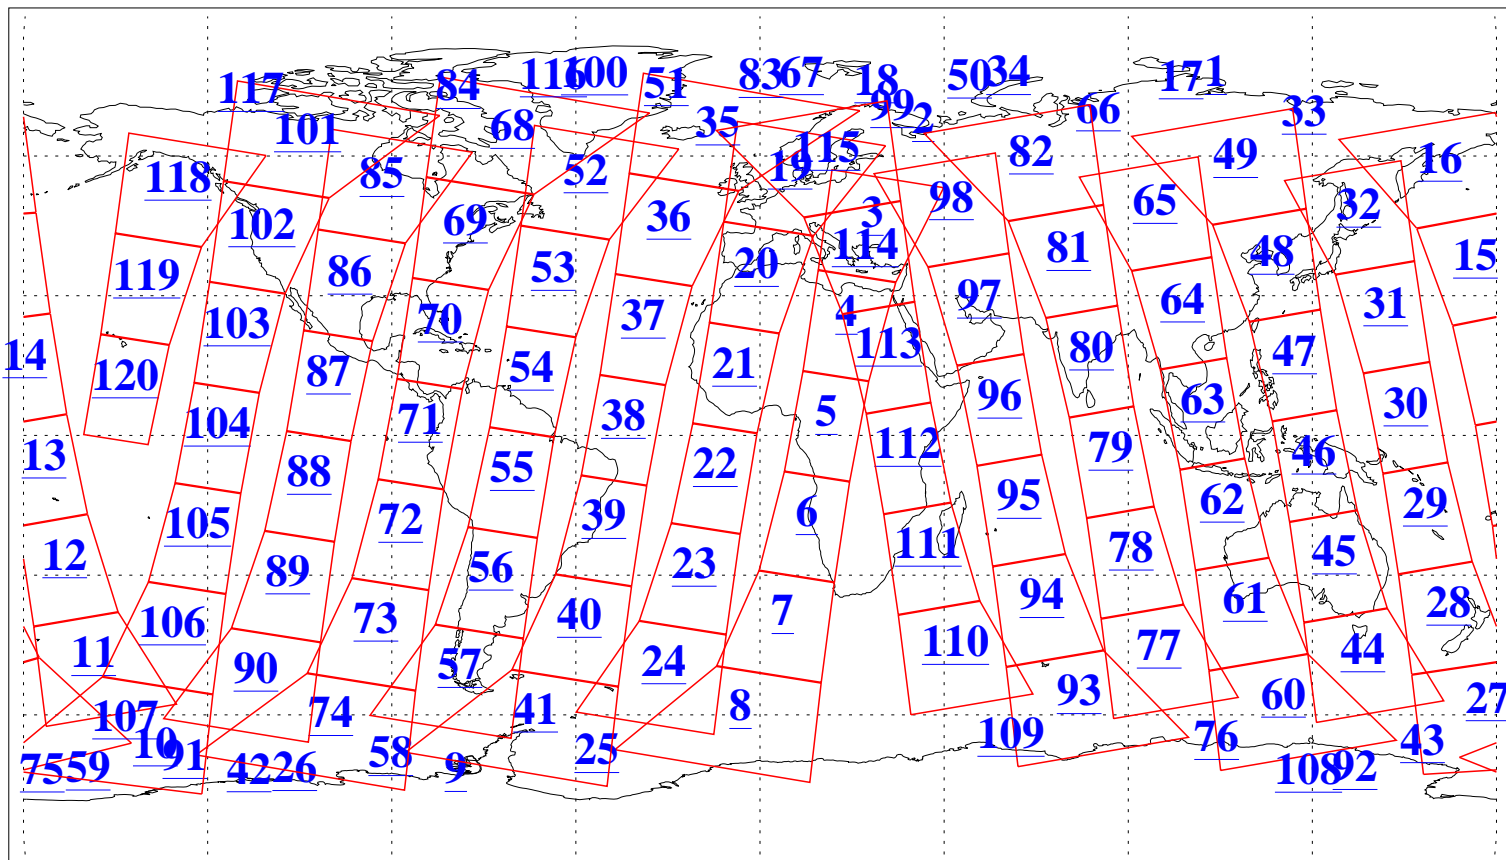

L1B Availability
AMSU Granules: 239
HSB Granules: 0
AIRS Granules: 240

18 May 2018
DoY 138
Aqua Day 5858
Granules: 1 to 120

Granules: 121 to 240

Legend: AMSU Available, HSB Available, AIRS Available

L1B Availability
AMSU Granules: 239
HSB Granules: 0
AIRS Granules: 240

18 May 2018
DoY 138
Aqua Day 5858

Ascending Granules

Descending Granules

Legend: AMSU Available, HSB Available, AIRS Available

L1B Availability
 AMSU Granules: 239
 HSB Granules: 0
 AIRS Granules: 240

18 May 2018
 DoY 138
 Aqua Day 5858

Northern Hemisphere Granules

Southern Hemisphere Granules

Legend: AMSU Available, HSB Available, AIRS Available