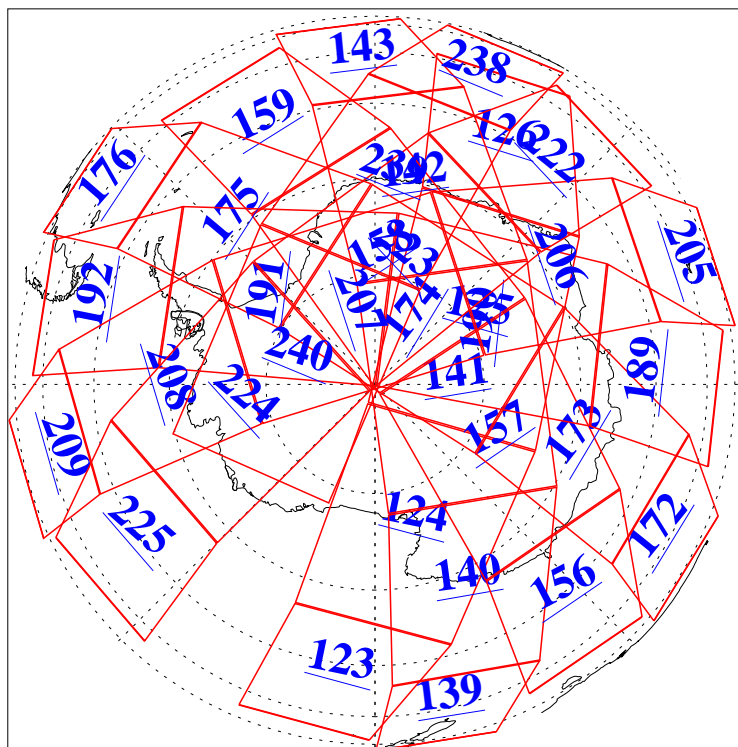

L1B Availability
AMSU Granules: 239
HSB Granules: 0
AIRS Granules: 240

18 May 2018
DoY 138
Aqua Day 5858
Granules: 1 to 120

Granules: 121 to 240

Legend: AMSU Available, HSB Available, AIRS Available

L1B Availability
AMSU Granules: 239
HSB Granules: 0
AIRS Granules: 240

18 May 2018
DoY 138
Aqua Day 5858

Ascending Granules

Descending Granules

Legend: AMSU Available, HSB Available, AIRS Available

L1B Availability
 AMSU Granules: 239
 HSB Granules: 0
 AIRS Granules: 240

18 May 2018
 DoY 138
 Aqua Day 5858

Northern Hemisphere Granules

Southern Hemisphere Granules

Legend: AMSU Available, HSB Available, AIRS Available