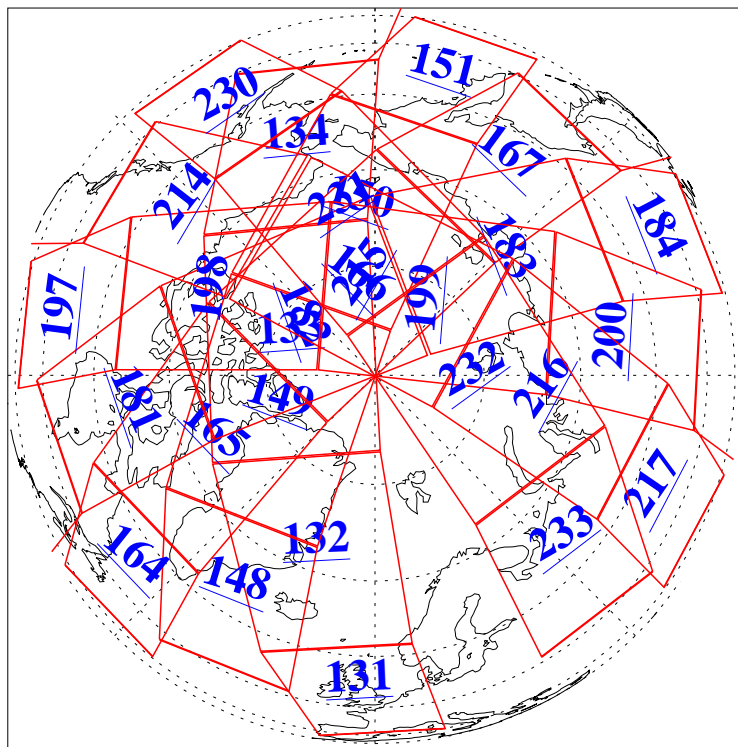

18 May 2018
DoY 138
Aqua Day 5858

Ascending Granules

Descending Granules

Legend: AMSU Available, HSB Available, AIRS Available

L1B Availability
 AMSU Granules: 239
 HSB Granules: 0
 AIRS Granules: 240

18 May 2018
 DoY 138
 Aqua Day 5858

Northern Hemisphere Granules

Southern Hemisphere Granules

Legend: AMSU Available, HSB Available, AIRS Available