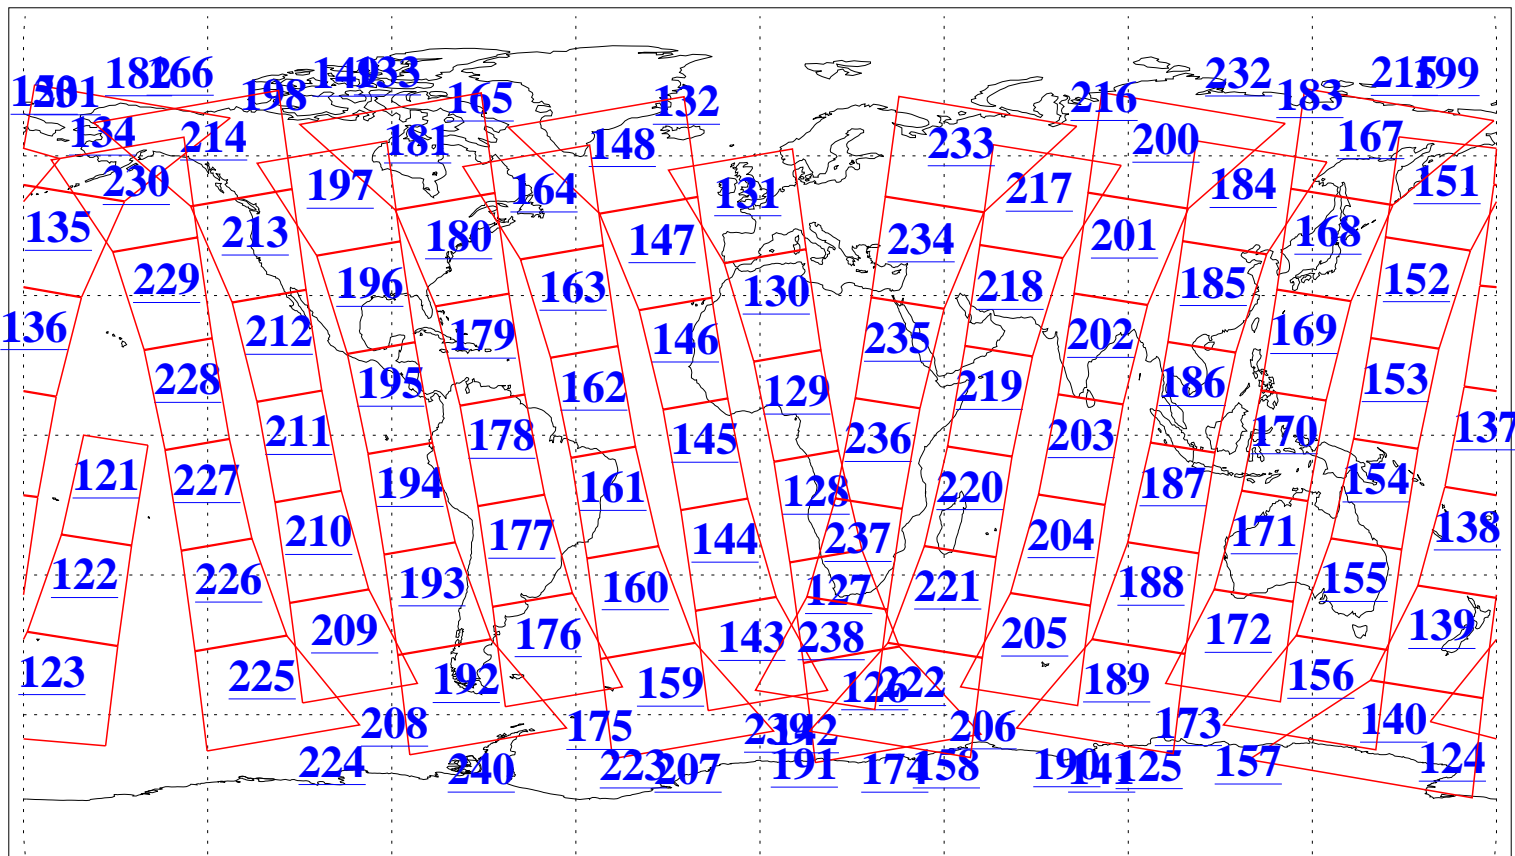

L1B Availability
AMSU Granules: 239
HSB Granules: 0
AIRS Granules: 240

18 May 2018
DoY 138
Aqua Day 5858
Granules: 1 to 120

Granules: 121 to 240

Legend: AMSU Available, HSB Available, AIRS Available

L1B Availability
AMSU Granules: 239
HSB Granules: 0
AIRS Granules: 240

18 May 2018
DoY 138
Aqua Day 5858

Ascending Granules

Descending Granules

Legend: AMSU Available, HSB Available, AIRS Available

L1B Availability
 AMSU Granules: 239
 HSB Granules: 0
 AIRS Granules: 240

18 May 2018
 DoY 138
 Aqua Day 5858

Northern Hemisphere Granules

Southern Hemisphere Granules

Legend: AMSU Available, HSB Available, AIRS Available