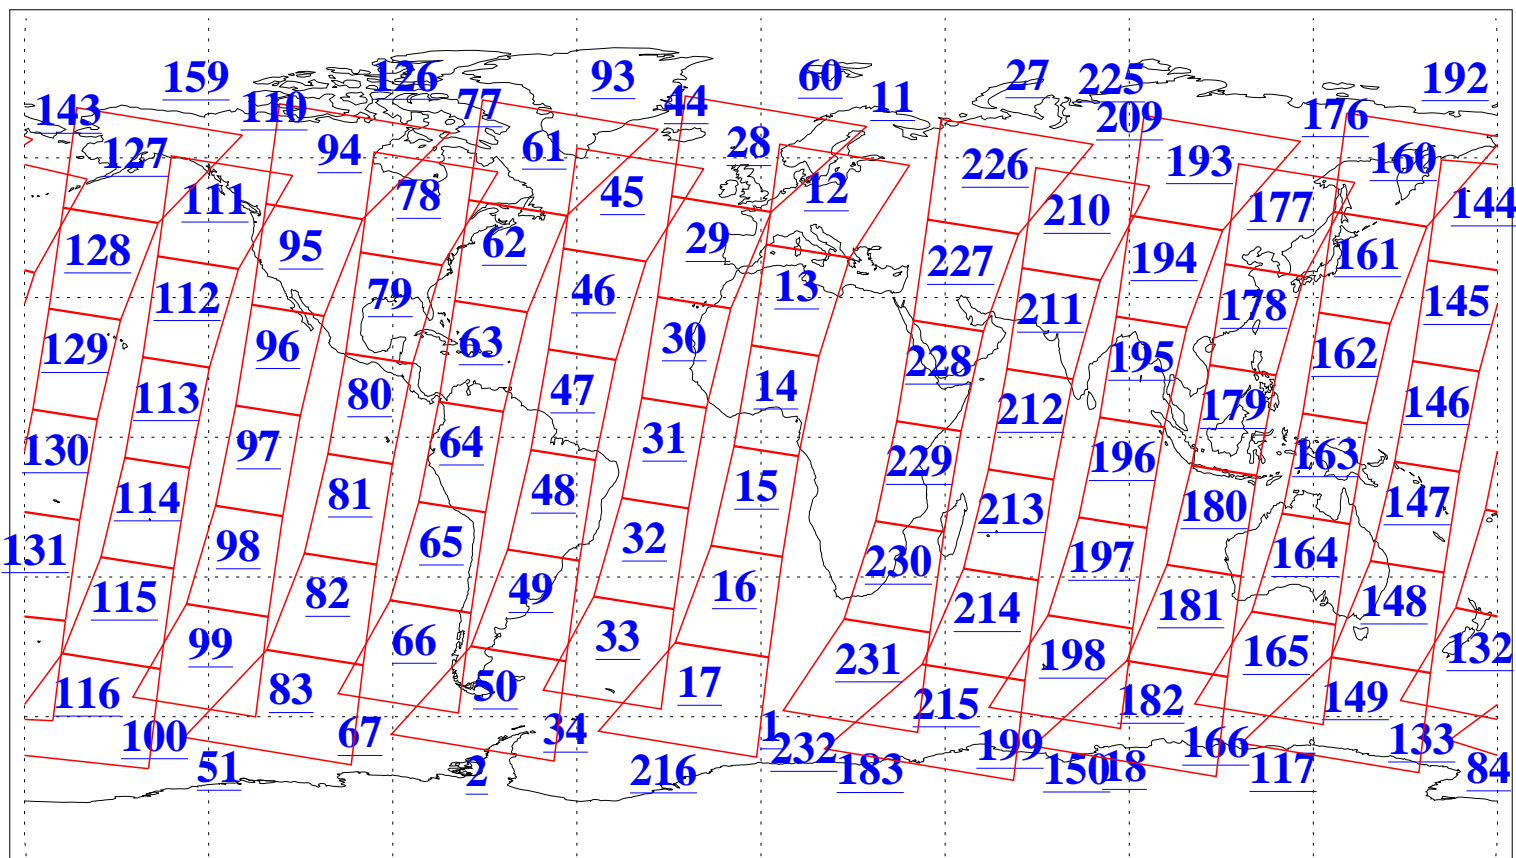

L1B Availability
AMSU Granules: 240
HSB Granules: 0
AIRS Granules: 240

17 May 2018
DoY 137
Aqua Day 5857
Granules: 1 to 120

Granules: 121 to 240

Legend: AMSU Available, HSB Available, AIRS Available

L1B Availability
AMSU Granules: 240
HSB Granules: 0
AIRS Granules: 240

17 May 2018
DoY 137
Aqua Day 5857

Ascending Granules

Descending Granules

Legend: AMSU Available, HSB Available, AIRS Available

L1B Availability
 AMSU Granules: 240
 HSB Granules: 0
 AIRS Granules: 240

17 May 2018
 DoY 137
 Aqua Day 5857

Northern Hemisphere Granules

Southern Hemisphere Granules

Legend: AMSU Available, ~~HSB Available~~, AIRS Available