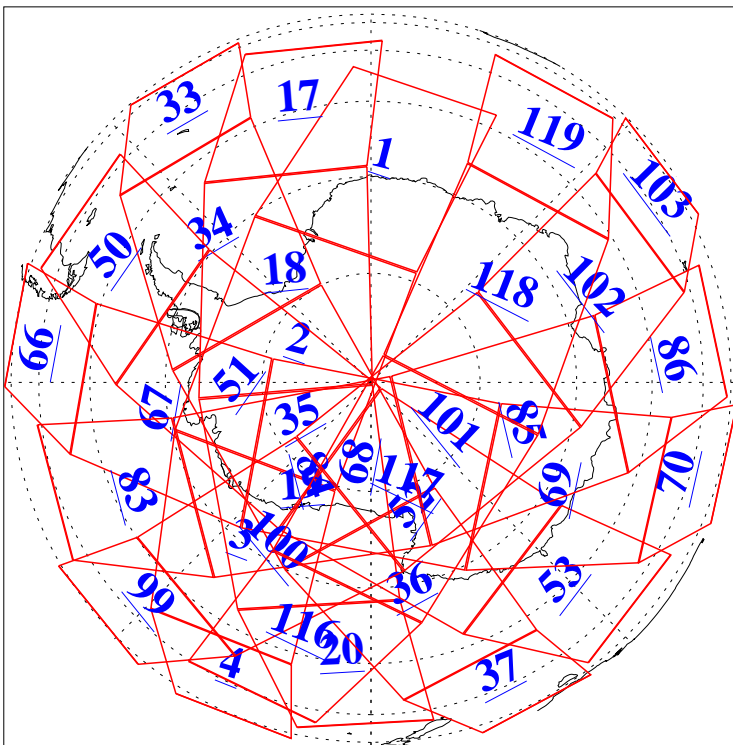

L1B Availability
AMSU Granules: 240
HSB Granules: 0
AIRS Granules: 240

17 May 2018
DoY 137
Aqua Day 5857
Granules: 1 to 120

Granules: 121 to 240

Legend: AMSU Available, HSB Available, AIRS Available

L1B Availability
AMSU Granules: 240
HSB Granules: 0
AIRS Granules: 240

17 May 2018
DoY 137
Aqua Day 5857

Ascending Granules

Descending Granules

Legend: AMSU Available, HSB Available, AIRS Available

L1B Availability
 AMSU Granules: 240
 HSB Granules: 0
 AIRS Granules: 240

17 May 2018
 DoY 137
 Aqua Day 5857

Northern Hemisphere Granules

Southern Hemisphere Granules

Legend: AMSU Available, ~~HSB Available~~, AIRS Available