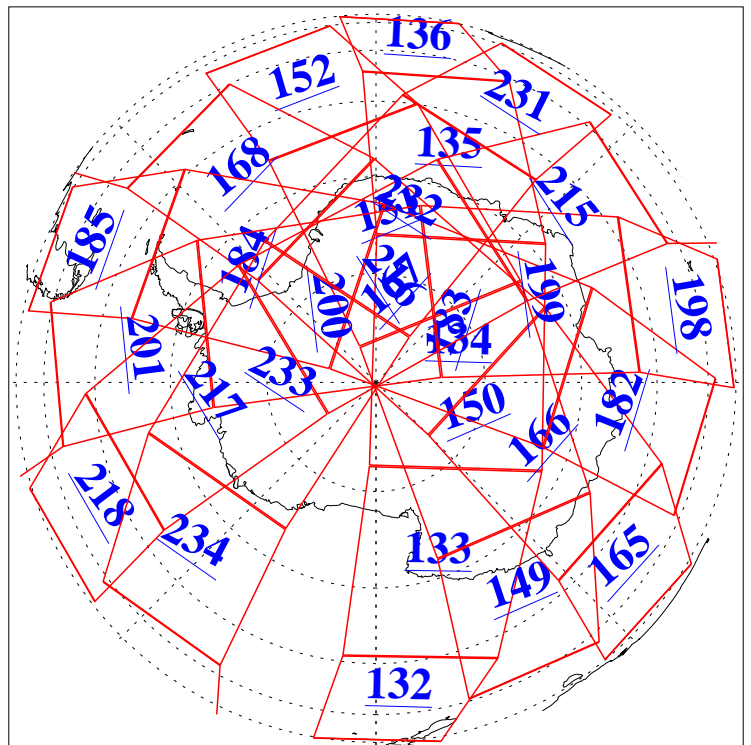

L1B Availability
AMSU Granules: 240
HSB Granules: 0
AIRS Granules: 240

17 May 2018
DoY 137
Aqua Day 5857
Granules: 1 to 120

Granules: 121 to 240

Legend: AMSU Available, HSB Available, AIRS Available

L1B Availability
AMSU Granules: 240
HSB Granules: 0
AIRS Granules: 240

17 May 2018
DoY 137
Aqua Day 5857

Ascending Granules

Descending Granules

Legend: AMSU Available, HSB Available, AIRS Available

L1B Availability
 AMSU Granules: 240
 HSB Granules: 0
 AIRS Granules: 240

17 May 2018
 DoY 137
 Aqua Day 5857

Northern Hemisphere Granules

Southern Hemisphere Granules

Legend: AMSU Available, ~~HSB Available~~, AIRS Available