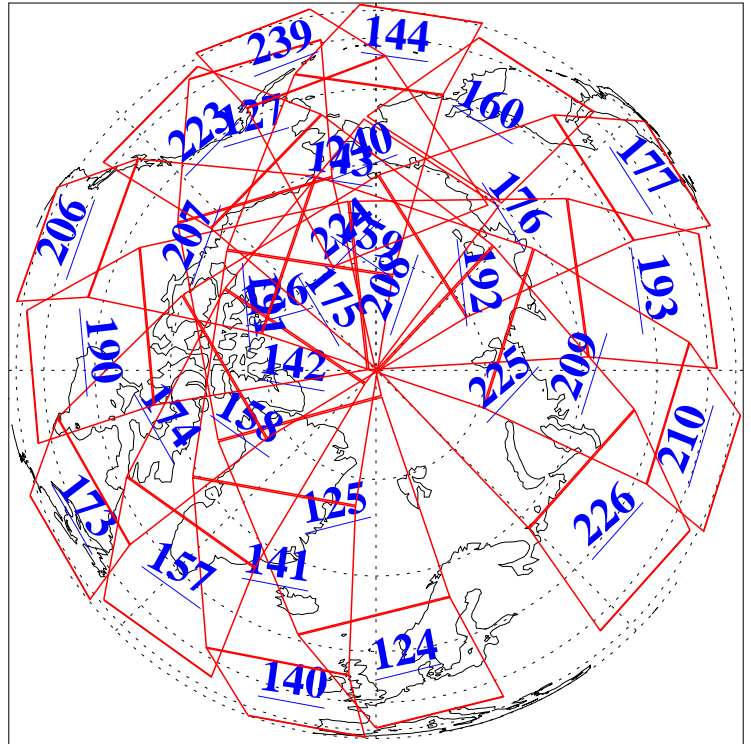

L1B Availability
AMSU Granules: 240
HSB Granules: 0
AIRS Granules: 240

17 May 2018
DoY 137
Aqua Day 5857
Granules: 1 to 120

Granules: 121 to 240

Legend: AMSU Available, HSB Available, AIRS Available

L1B Availability
AMSU Granules: 240
HSB Granules: 0
AIRS Granules: 240

17 May 2018
DoY 137
Aqua Day 5857

Ascending Granules

Descending Granules

Legend: AMSU Available, HSB Available, AIRS Available

L1B Availability
 AMSU Granules: 240
 HSB Granules: 0
 AIRS Granules: 240

17 May 2018
 DoY 137
 Aqua Day 5857

Northern Hemisphere Granules

Southern Hemisphere Granules

Legend: AMSU Available, ~~HSB Available~~, AIRS Available