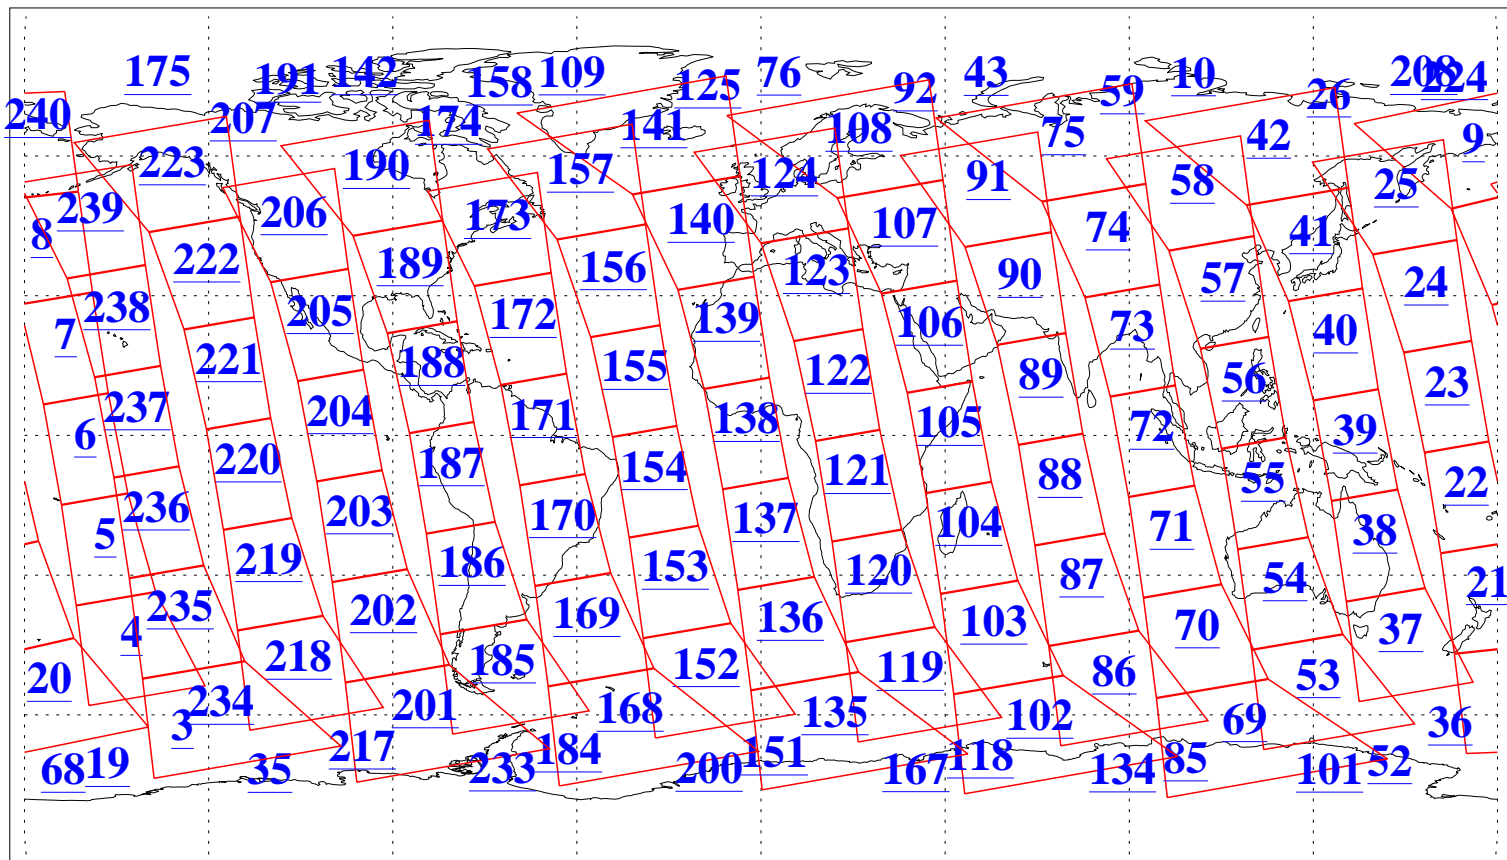

L1B Availability
AMSU Granules: 240
HSB Granules: 0
AIRS Granules: 240

17 May 2018
DoY 137
Aqua Day 5857
Granules: 1 to 120

Granules: 121 to 240

Legend: AMSU Available, HSB Available, AIRS Available

L1B Availability
AMSU Granules: 240
HSB Granules: 0
AIRS Granules: 240

17 May 2018
DoY 137
Aqua Day 5857

Ascending Granules

Descending Granules

Legend: AMSU Available, HSB Available, AIRS Available

L1B Availability
 AMSU Granules: 240
 HSB Granules: 0
 AIRS Granules: 240

17 May 2018
 DoY 137
 Aqua Day 5857