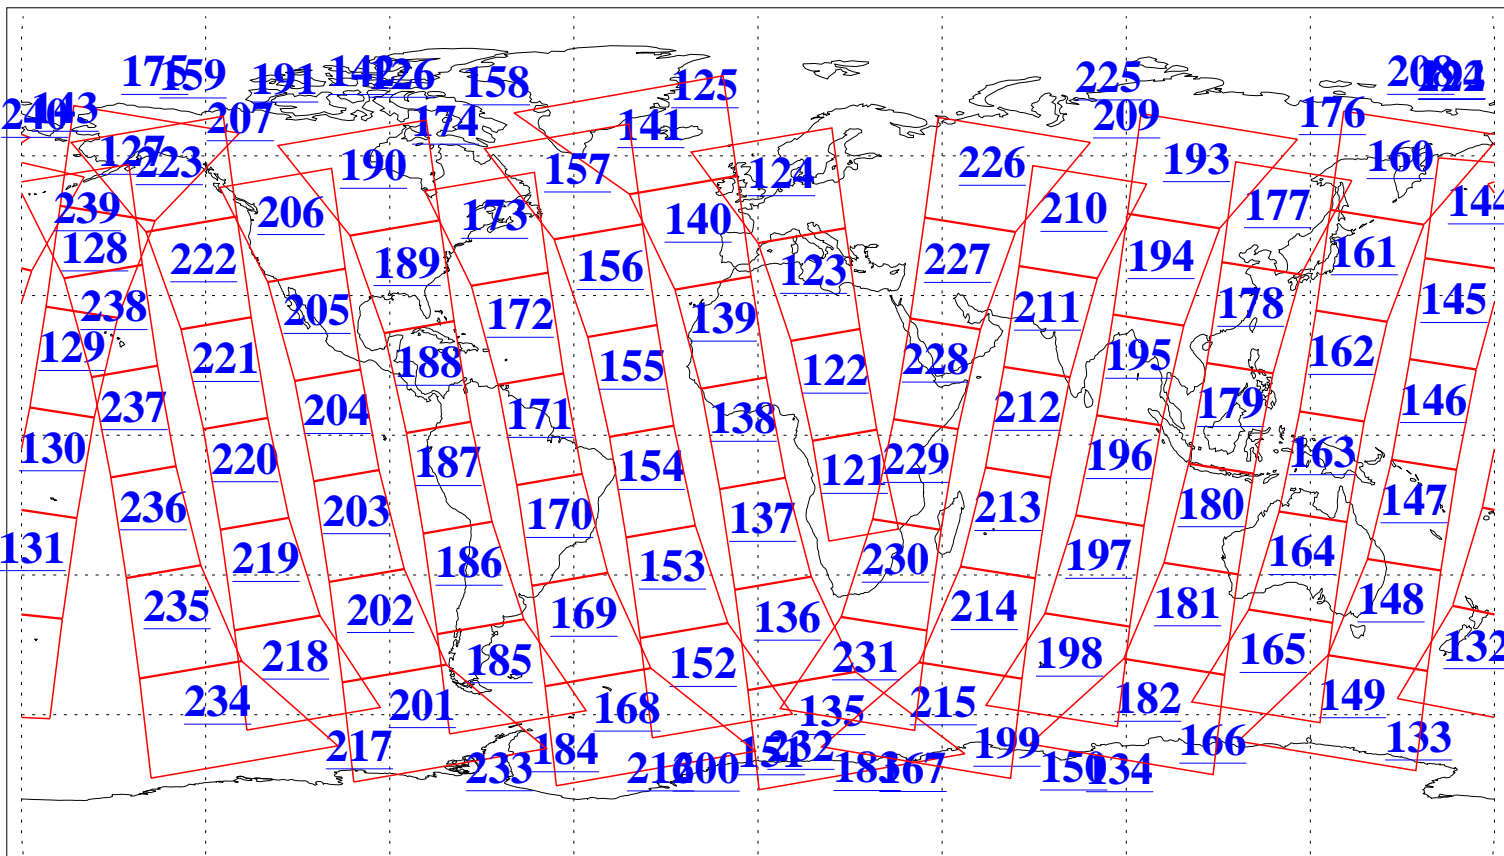

L1B Availability
AMSU Granules: 240
HSB Granules: 0
AIRS Granules: 240

17 May 2018
DoY 137
Aqua Day 5857
Granules: 1 to 120

Granules: 121 to 240

Legend: AMSU Available, HSB Available, AIRS Available

L1B Availability
AMSU Granules: 240
HSB Granules: 0
AIRS Granules: 240

17 May 2018
DoY 137
Aqua Day 5857

Ascending Granules

Descending Granules

Legend: AMSU Available, HSB Available, AIRS Available

L1B Availability
 AMSU Granules: 240
 HSB Granules: 0
 AIRS Granules: 240

17 May 2018
 DoY 137
 Aqua Day 5857

Northern Hemisphere Granules

Southern Hemisphere Granules

Legend: AMSU Available, ~~HSB Available~~, AIRS Available