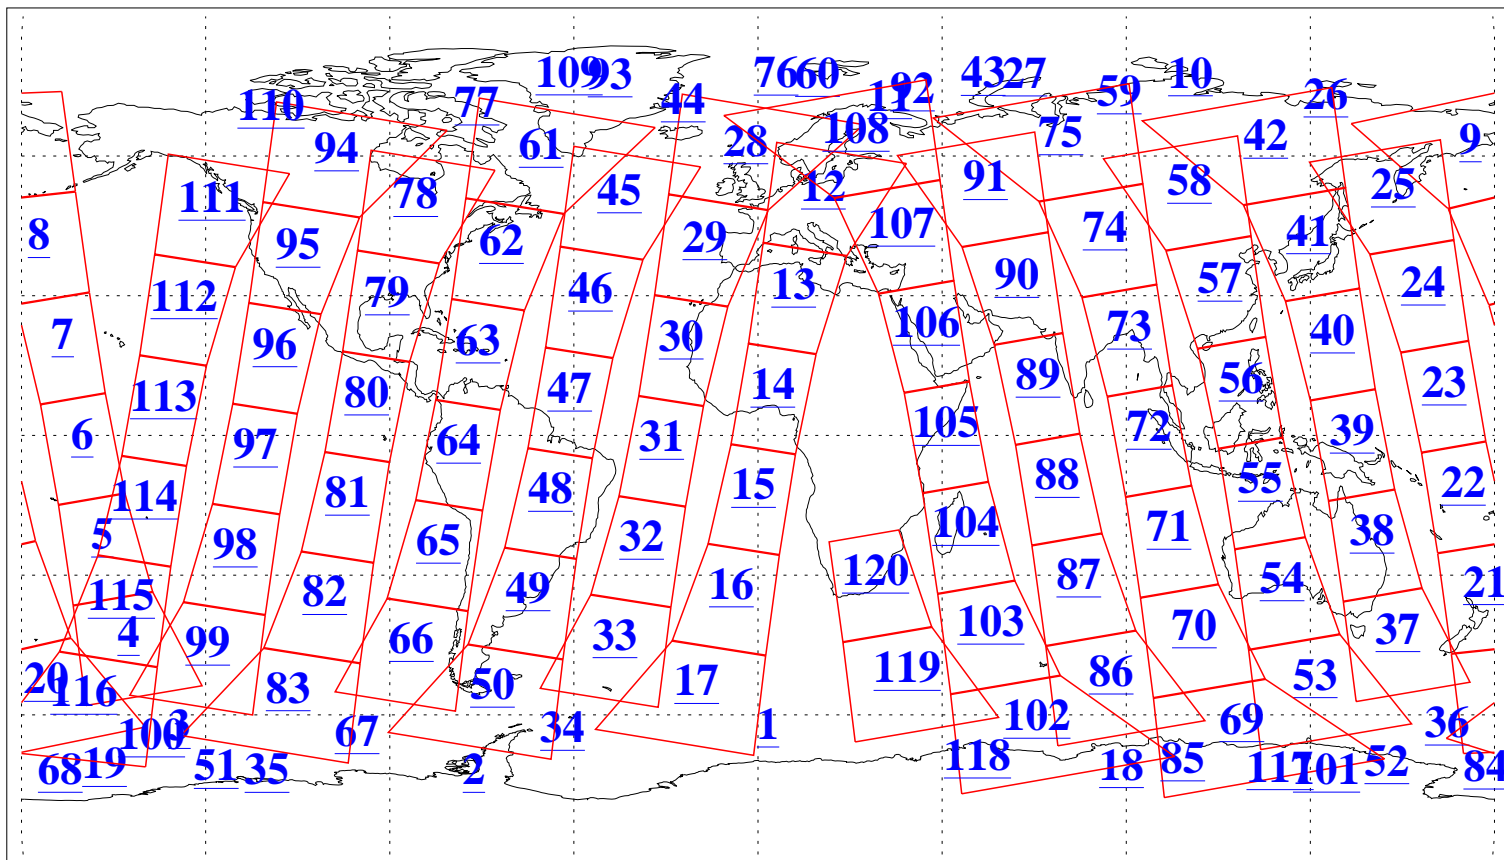

L1B Availability
AMSU Granules: 240
HSB Granules: 0
AIRS Granules: 240

17 May 2018
DoY 137
Aqua Day 5857
Granules: 1 to 120

Granules: 121 to 240

Legend: AMSU Available, HSB Available, AIRS Available

L1B Availability
AMSU Granules: 240
HSB Granules: 0
AIRS Granules: 240

17 May 2018
DoY 137
Aqua Day 5857

Ascending Granules

Descending Granules

Legend: AMSU Available, HSB Available, AIRS Available

L1B Availability
 AMSU Granules: 240
 HSB Granules: 0
 AIRS Granules: 240

17 May 2018
 DoY 137
 Aqua Day 5857

Northern Hemisphere Granules

Southern Hemisphere Granules

Legend: AMSU Available, ~~HSB Available~~, AIRS Available