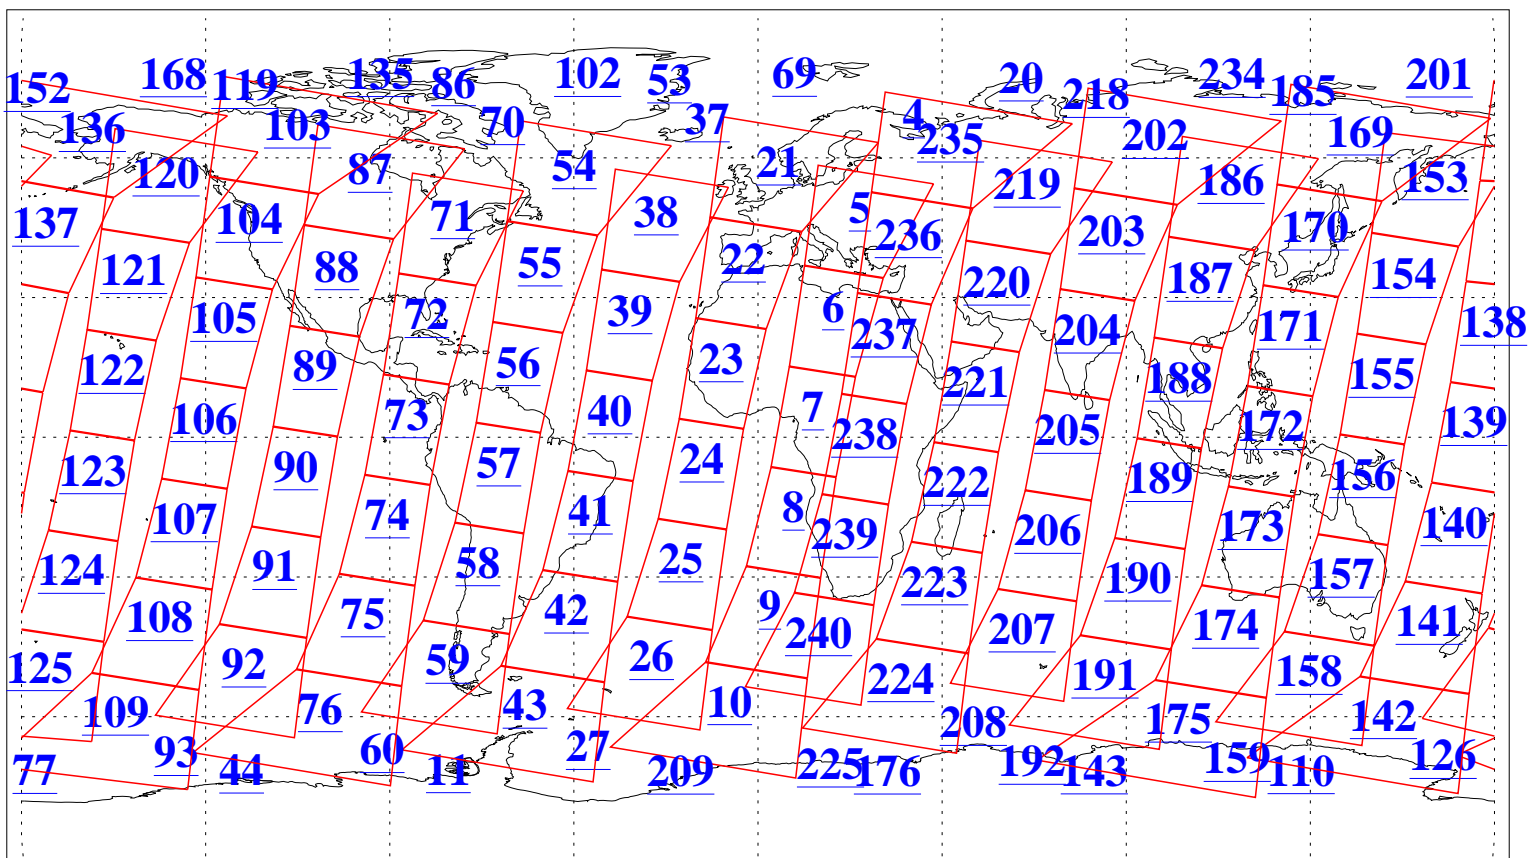

L1B Availability
AMSU Granules: 240
HSB Granules: 0
AIRS Granules: 240

16 May 2018
DoY 136
Aqua Day 5856
Granules: 1 to 120

Granules: 121 to 240

Legend: AMSU Available, HSB Available, AIRS Available

L1B Availability
AMSU Granules: 240
HSB Granules: 0
AIRS Granules: 240

16 May 2018
DoY 136
Aqua Day 5856
Ascending Granules

Descending Granules

Legend: AMSU Available, HSB Available, AIRS Available

L1B Availability
 AMSU Granules: 240
 HSB Granules: 0
 AIRS Granules: 240

16 May 2018
 DoY 136
 Aqua Day 5856

Northern Hemisphere Granules

Southern Hemisphere Granules

Legend: AMSU Available, HSB Available, AIRS Available