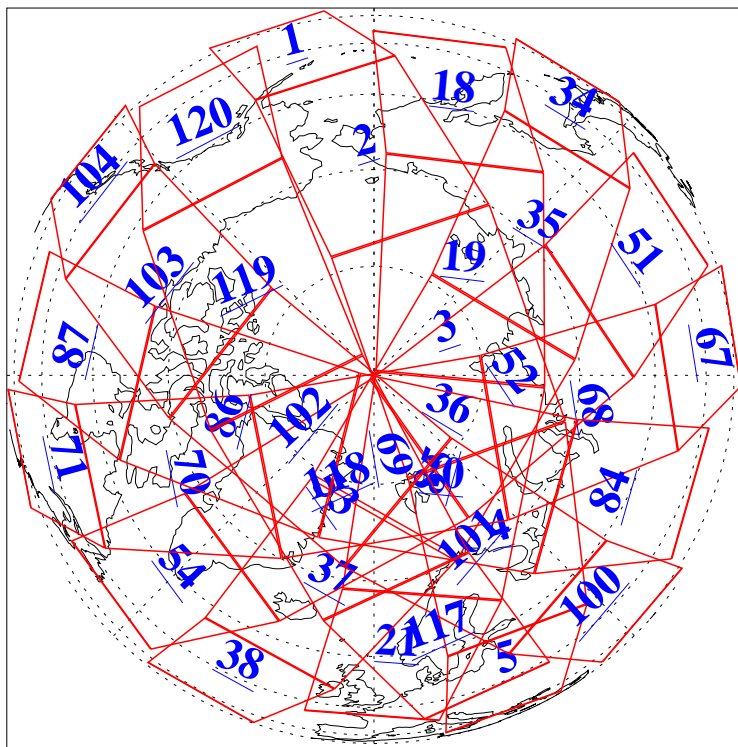

L1B Availability
AMSU Granules: 240
HSB Granules: 0
AIRS Granules: 240

16 May 2018
DoY 136
Aqua Day 5856
Granules: 1 to 120

Granules: 121 to 240

Legend: AMSU Available, HSB Available, AIRS Available

L1B Availability
AMSU Granules: 240
HSB Granules: 0
AIRS Granules: 240

16 May 2018
DoY 136
Aqua Day 5856
Ascending Granules

Descending Granules

Legend: AMSU Available, HSB Available, AIRS Available

L1B Availability
 AMSU Granules: 240
 HSB Granules: 0
 AIRS Granules: 240

16 May 2018
 DoY 136
 Aqua Day 5856

Northern Hemisphere Granules

Southern Hemisphere Granules

Legend: AMSU Available, HSB Available, AIRS Available