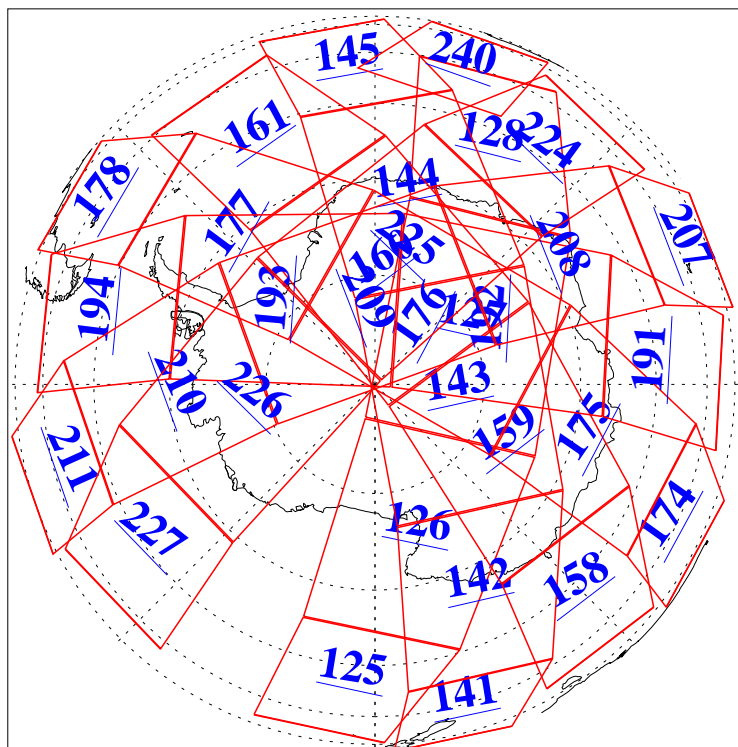

L1B Availability
AMSU Granules: 240
HSB Granules: 0
AIRS Granules: 240

16 May 2018
DoY 136
Aqua Day 5856
Granules: 1 to 120

Granules: 121 to 240

Legend: AMSU Available, HSB Available, AIRS Available

L1B Availability
AMSU Granules: 240
HSB Granules: 0
AIRS Granules: 240

16 May 2018
DoY 136
Aqua Day 5856
Ascending Granules

Descending Granules

Legend: AMSU Available, HSB Available, AIRS Available

L1B Availability
 AMSU Granules: 240
 HSB Granules: 0
 AIRS Granules: 240

16 May 2018
 DoY 136
 Aqua Day 5856

Northern Hemisphere Granules

Southern Hemisphere Granules

Legend: AMSU Available, HSB Available, AIRS Available