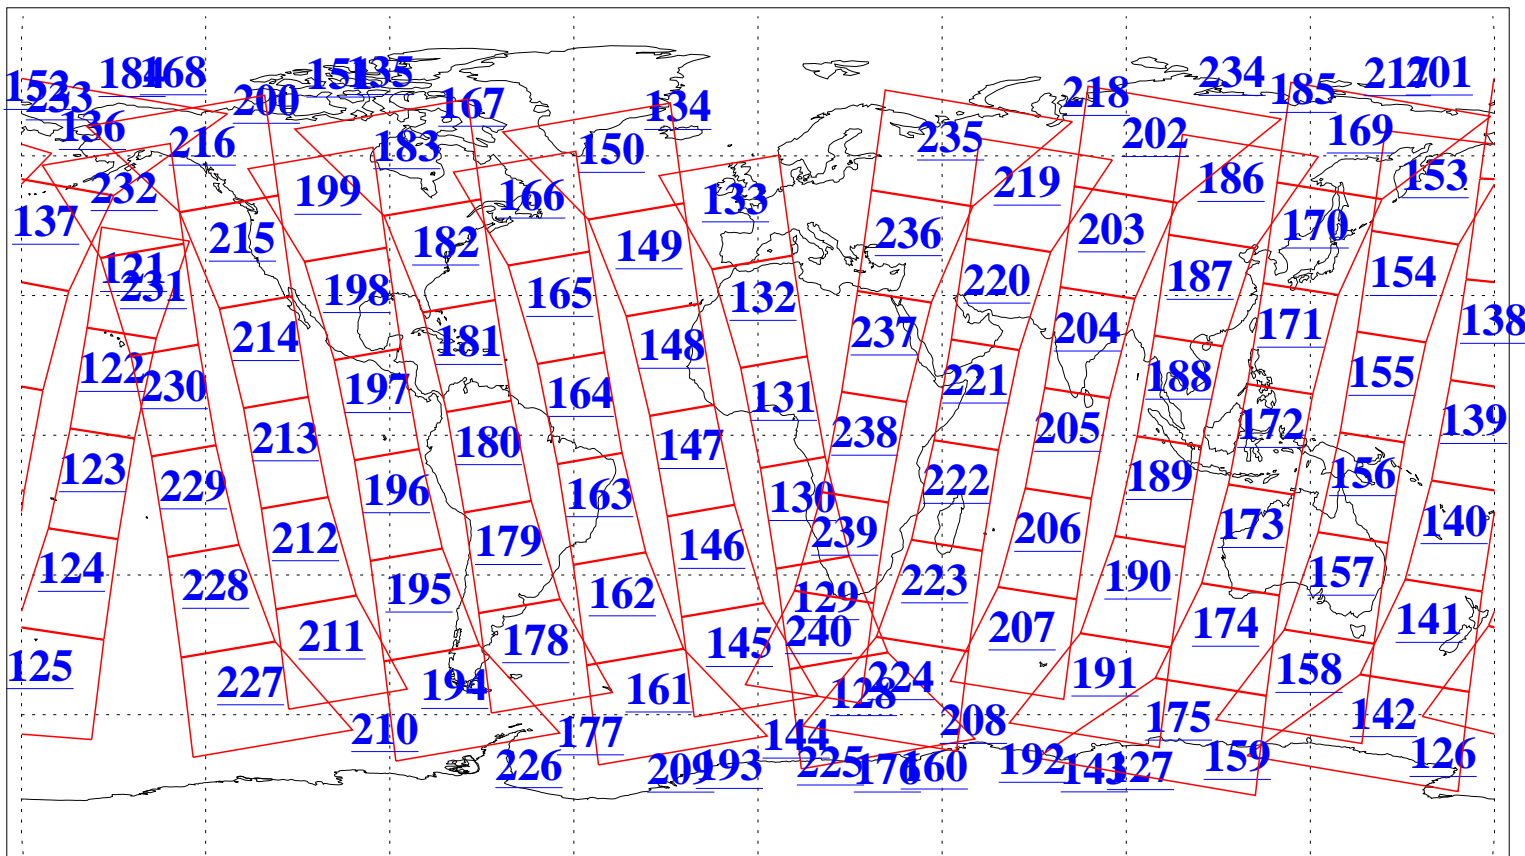

L1B Availability
AMSU Granules: 240
HSB Granules: 0
AIRS Granules: 240

16 May 2018
DoY 136
Aqua Day 5856
Granules: 1 to 120

Granules: 121 to 240

Legend: AMSU Available, HSB Available, AIRS Available

L1B Availability
AMSU Granules: 240
HSB Granules: 0
AIRS Granules: 240

16 May 2018
DoY 136
Aqua Day 5856
Ascending Granules

Descending Granules

Legend: AMSU Available, HSB Available, AIRS Available

L1B Availability
 AMSU Granules: 240
 HSB Granules: 0
 AIRS Granules: 240

16 May 2018
 DoY 136
 Aqua Day 5856

Northern Hemisphere Granules

Southern Hemisphere Granules

Legend: AMSU Available, HSB Available, AIRS Available