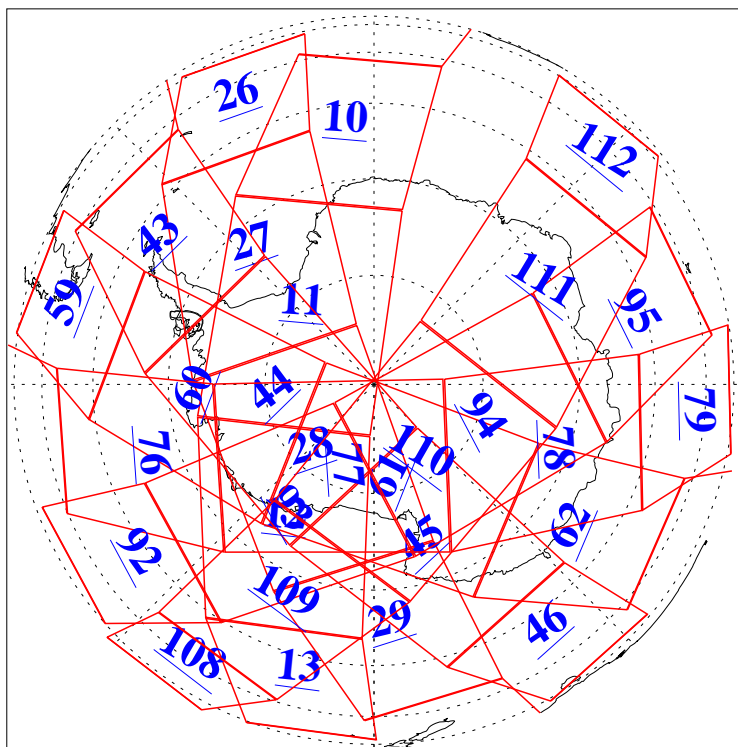

L1B Availability
AMSU Granules: 240
HSB Granules: 0
AIRS Granules: 240

16 May 2018
DoY 136
Aqua Day 5856
Granules: 1 to 120

Granules: 121 to 240

Legend: AMSU Available, HSB Available, AIRS Available

L1B Availability
AMSU Granules: 240
HSB Granules: 0
AIRS Granules: 240

16 May 2018
DoY 136
Aqua Day 5856
Ascending Granules

Descending Granules

Legend: AMSU Available, HSB Available, AIRS Available

L1B Availability
 AMSU Granules: 240
 HSB Granules: 0
 AIRS Granules: 240

16 May 2018
 DoY 136
 Aqua Day 5856

Northern Hemisphere Granules

Southern Hemisphere Granules

Legend: AMSU Available, HSB Available, AIRS Available