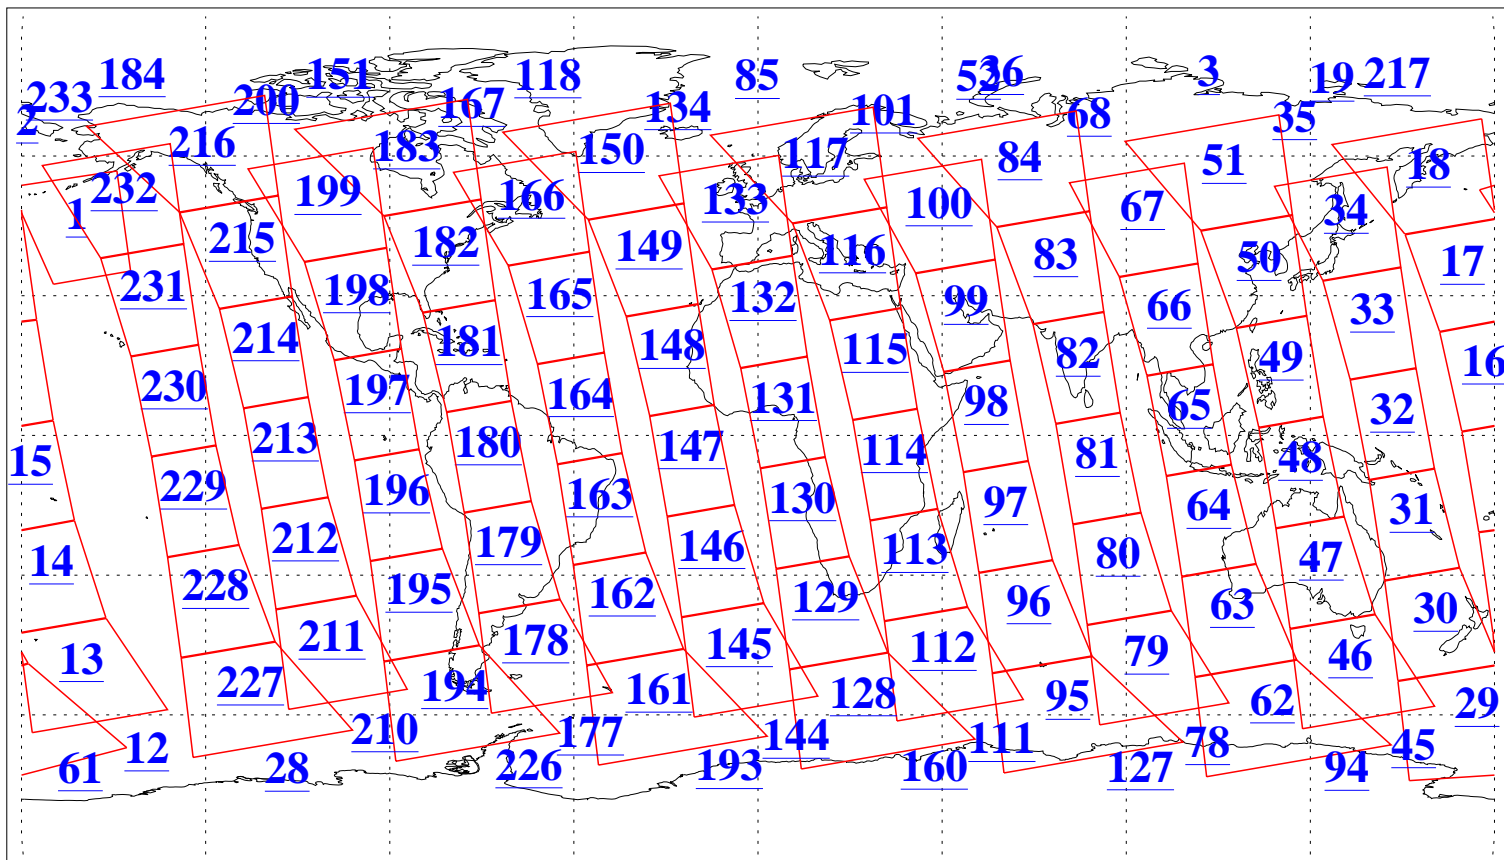

L1B Availability
AMSU Granules: 240
HSB Granules: 0
AIRS Granules: 240

16 May 2018
DoY 136
Aqua Day 5856
Granules: 1 to 120

Granules: 121 to 240

Legend: AMSU Available, HSB Available, AIRS Available

L1B Availability
AMSU Granules: 240
HSB Granules: 0
AIRS Granules: 240

16 May 2018
DoY 136
Aqua Day 5856
Ascending Granules

Descending Granules

Legend: AMSU Available, HSB Available, AIRS Available

L1B Availability
 AMSU Granules: 240
 HSB Granules: 0
 AIRS Granules: 240

16 May 2018
 DoY 136
 Aqua Day 5856

Northern Hemisphere Granules

Southern Hemisphere Granules

Legend: AMSU Available, HSB Available, AIRS Available