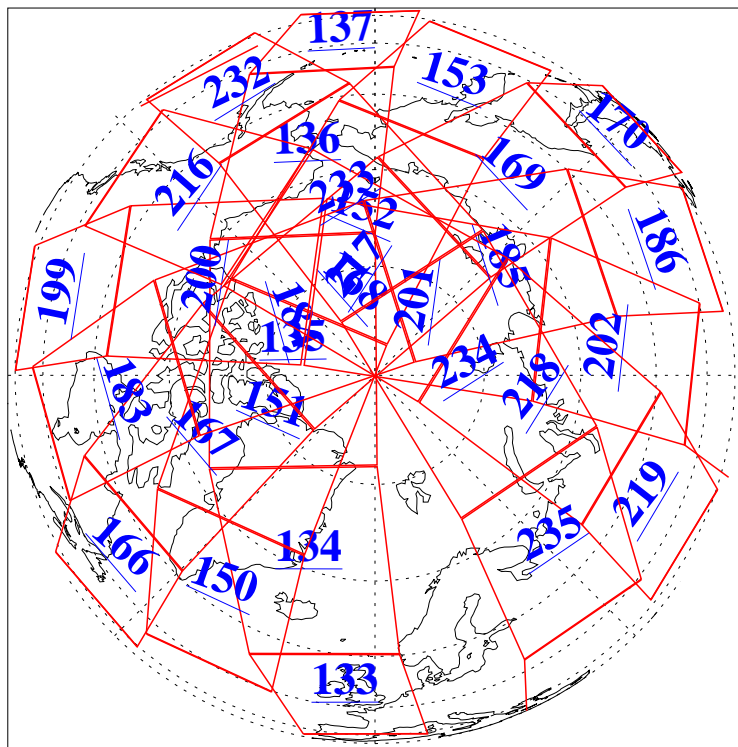

L1B Availability
AMSU Granules: 240
HSB Granules: 0
AIRS Granules: 240

16 May 2018
DoY 136
Aqua Day 5856
Granules: 1 to 120

Granules: 121 to 240

Legend: AMSU Available, HSB Available, AIRS Available

L1B Availability
AMSU Granules: 240
HSB Granules: 0
AIRS Granules: 240

16 May 2018
DoY 136
Aqua Day 5856
Ascending Granules

Descending Granules

Legend: AMSU Available, HSB Available, AIRS Available

L1B Availability
 AMSU Granules: 240
 HSB Granules: 0
 AIRS Granules: 240

16 May 2018
 DoY 136
 Aqua Day 5856

Northern Hemisphere Granules

Southern Hemisphere Granules

Legend: AMSU Available, HSB Available, AIRS Available