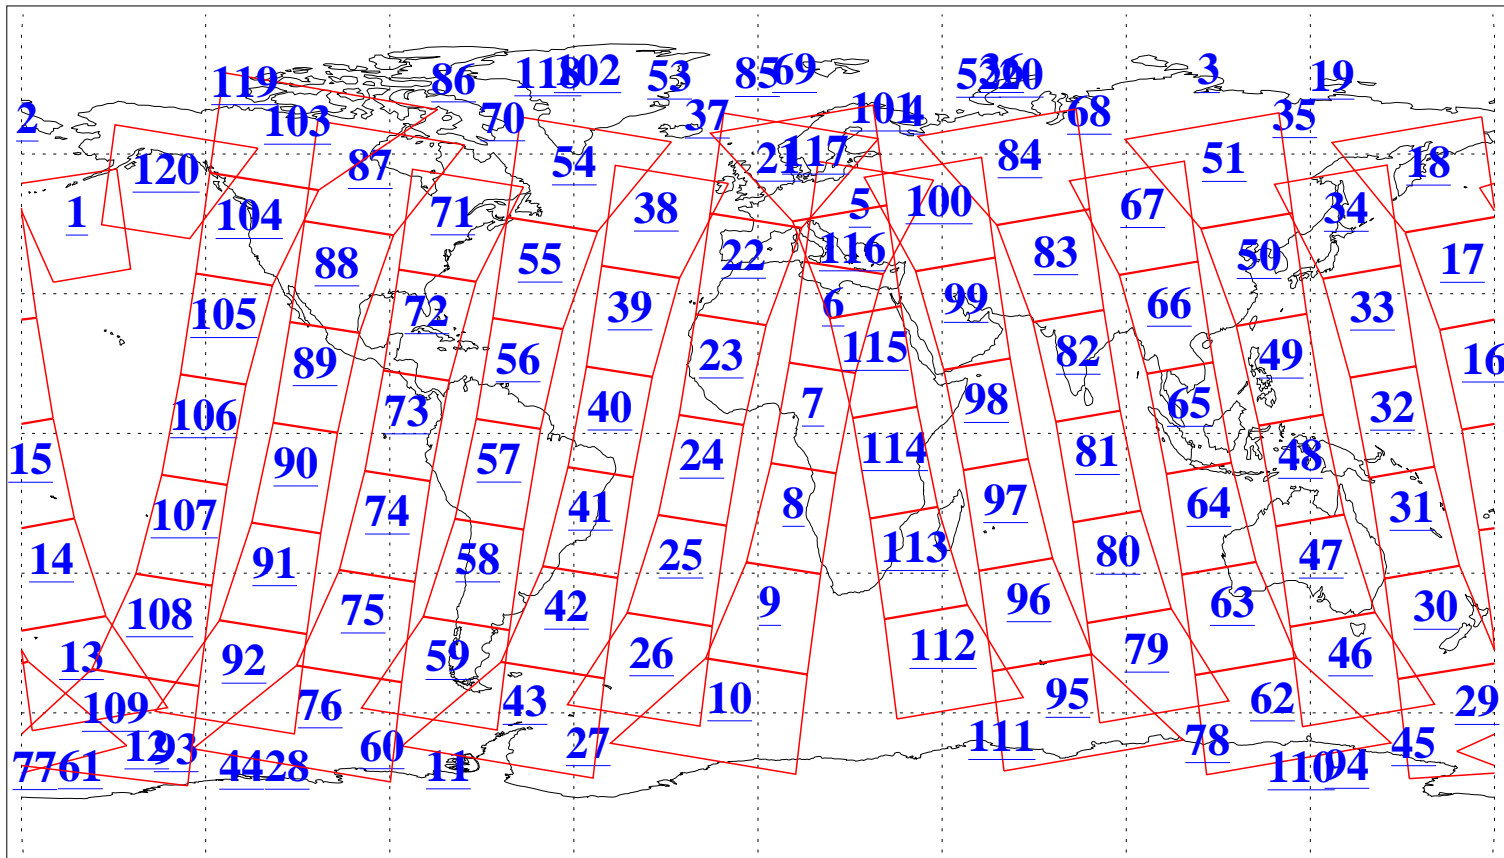

L1B Availability
AMSU Granules: 240
HSB Granules: 0
AIRS Granules: 240

16 May 2018
DoY 136
Aqua Day 5856
Granules: 1 to 120

Granules: 121 to 240

Legend: AMSU Available, HSB Available, AIRS Available

L1B Availability
AMSU Granules: 240
HSB Granules: 0
AIRS Granules: 240

16 May 2018
DoY 136
Aqua Day 5856
Ascending Granules

Descending Granules

Legend: AMSU Available, HSB Available, AIRS Available

L1B Availability
 AMSU Granules: 240
 HSB Granules: 0
 AIRS Granules: 240

16 May 2018
 DoY 136
 Aqua Day 5856

Northern Hemisphere Granules

Southern Hemisphere Granules

Legend: AMSU Available, HSB Available, AIRS Available