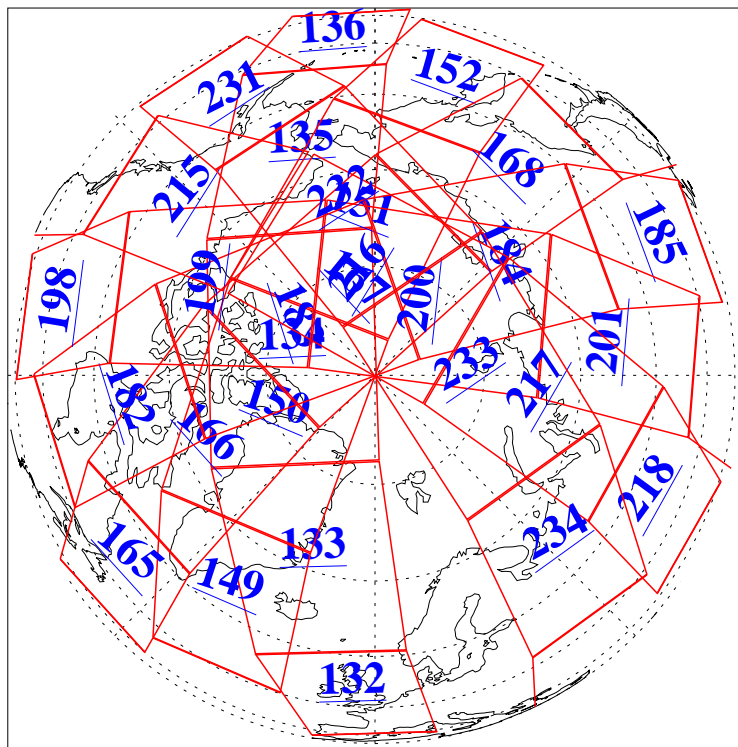

L1B Availability
AMSU Granules: 240
HSB Granules: 0
AIRS Granules: 240

9 May 2018
DoY 129
Aqua Day 5849
Granules: 1 to 120

Granules: 121 to 240

Legend: AMSU Available, HSB Available, AIRS Available

L1B Availability
AMSU Granules: 240
HSB Granules: 0
AIRS Granules: 240

9 May 2018
DoY 129
Aqua Day 5849

Ascending Granules

Descending Granules

Legend: AMSU Available, HSB Available, AIRS Available

L1B Availability
 AMSU Granules: 240
 HSB Granules: 0
 AIRS Granules: 240

9 May 2018
 DoY 129
 Aqua Day 5849

Northern Hemisphere Granules

Southern Hemisphere Granules

Legend: AMSU Available, HSB Available, AIRS Available