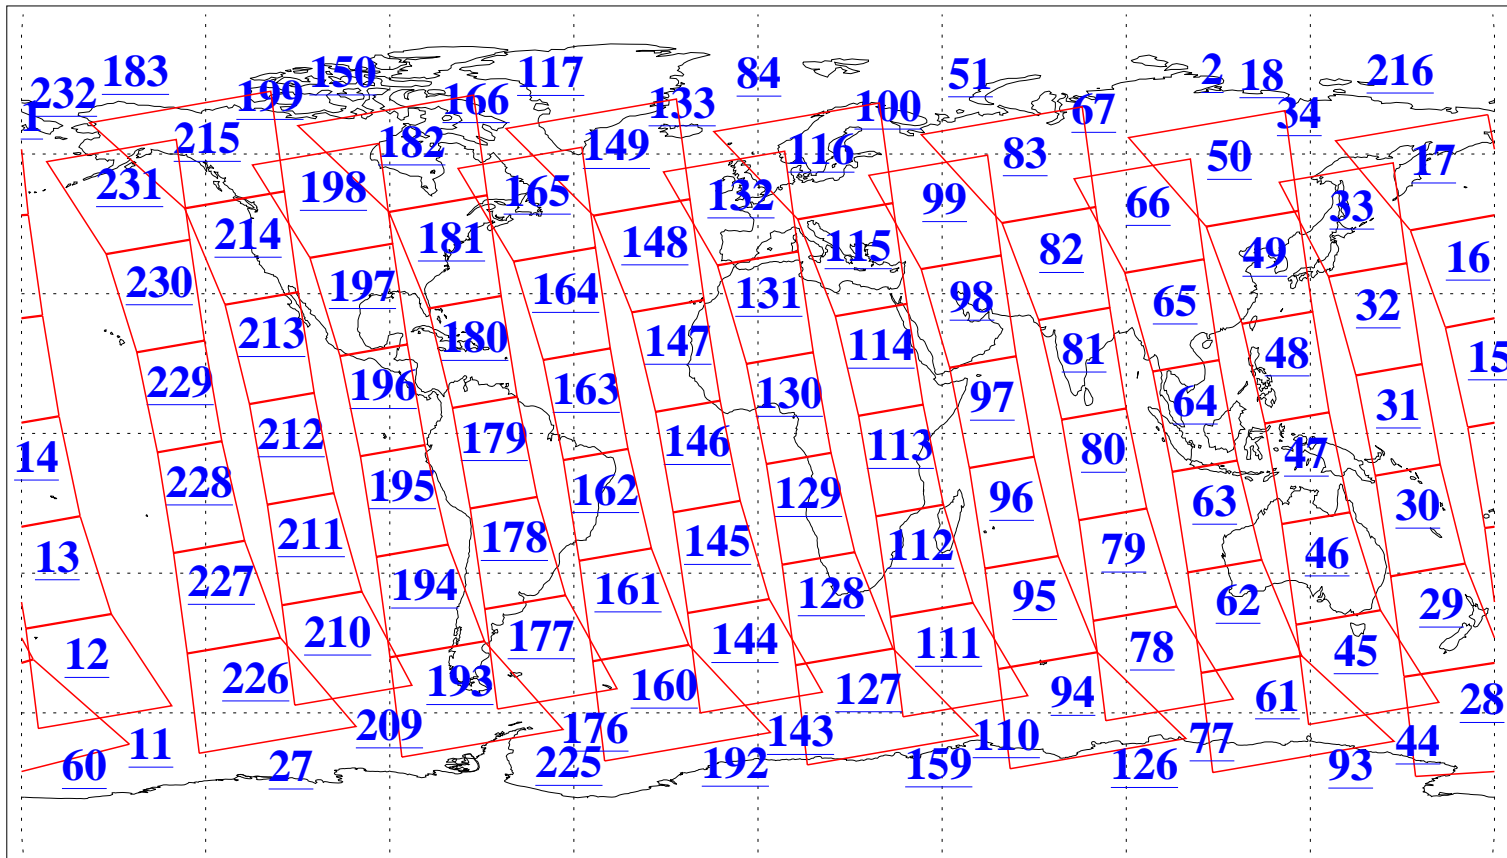

L1B Availability
AMSU Granules: 240
HSB Granules: 0
AIRS Granules: 240

9 May 2018
DoY 129
Aqua Day 5849
Granules: 1 to 120

Granules: 121 to 240

Legend: AMSU Available, HSB Available, AIRS Available

L1B Availability
AMSU Granules: 240
HSB Granules: 0
AIRS Granules: 240

9 May 2018
DoY 129
Aqua Day 5849

Ascending Granules

Descending Granules

Legend: AMSU Available, HSB Available, AIRS Available

L1B Availability
 AMSU Granules: 240
 HSB Granules: 0
 AIRS Granules: 240

9 May 2018
 DoY 129
 Aqua Day 5849

Northern Hemisphere Granules

Southern Hemisphere Granules

Legend: AMSU Available, HSB Available, AIRS Available