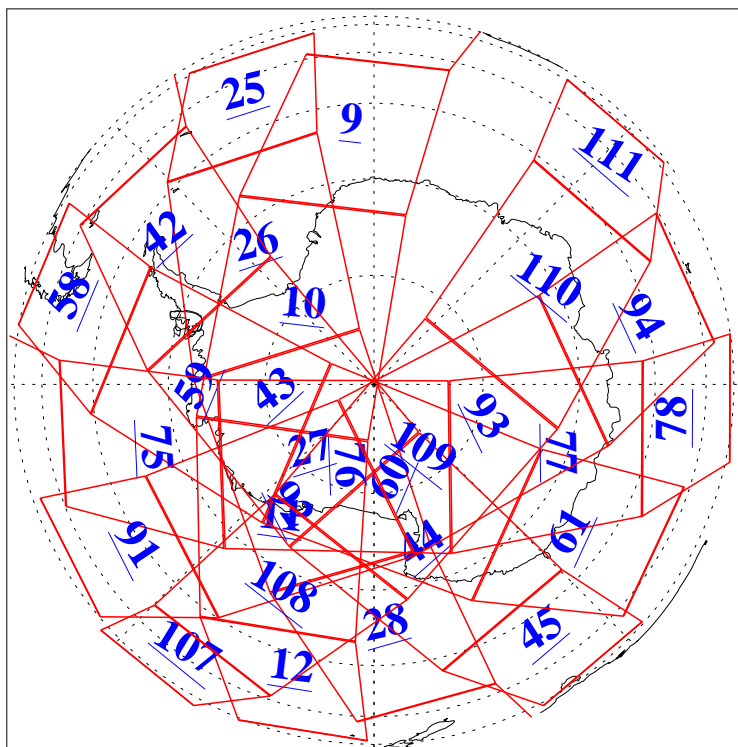

L1B Availability
AMSU Granules: 240
HSB Granules: 0
AIRS Granules: 240

9 May 2018
DoY 129
Aqua Day 5849
Granules: 1 to 120

Granules: 121 to 240

Legend: AMSU Available, HSB Available, AIRS Available

L1B Availability
AMSU Granules: 240
HSB Granules: 0
AIRS Granules: 240

9 May 2018
DoY 129
Aqua Day 5849

Ascending Granules

Descending Granules

Legend: AMSU Available, HSB Available, AIRS Available

L1B Availability
 AMSU Granules: 240
 HSB Granules: 0
 AIRS Granules: 240

9 May 2018
 DoY 129
 Aqua Day 5849

Northern Hemisphere Granules

Southern Hemisphere Granules

Legend: AMSU Available, HSB Available, AIRS Available