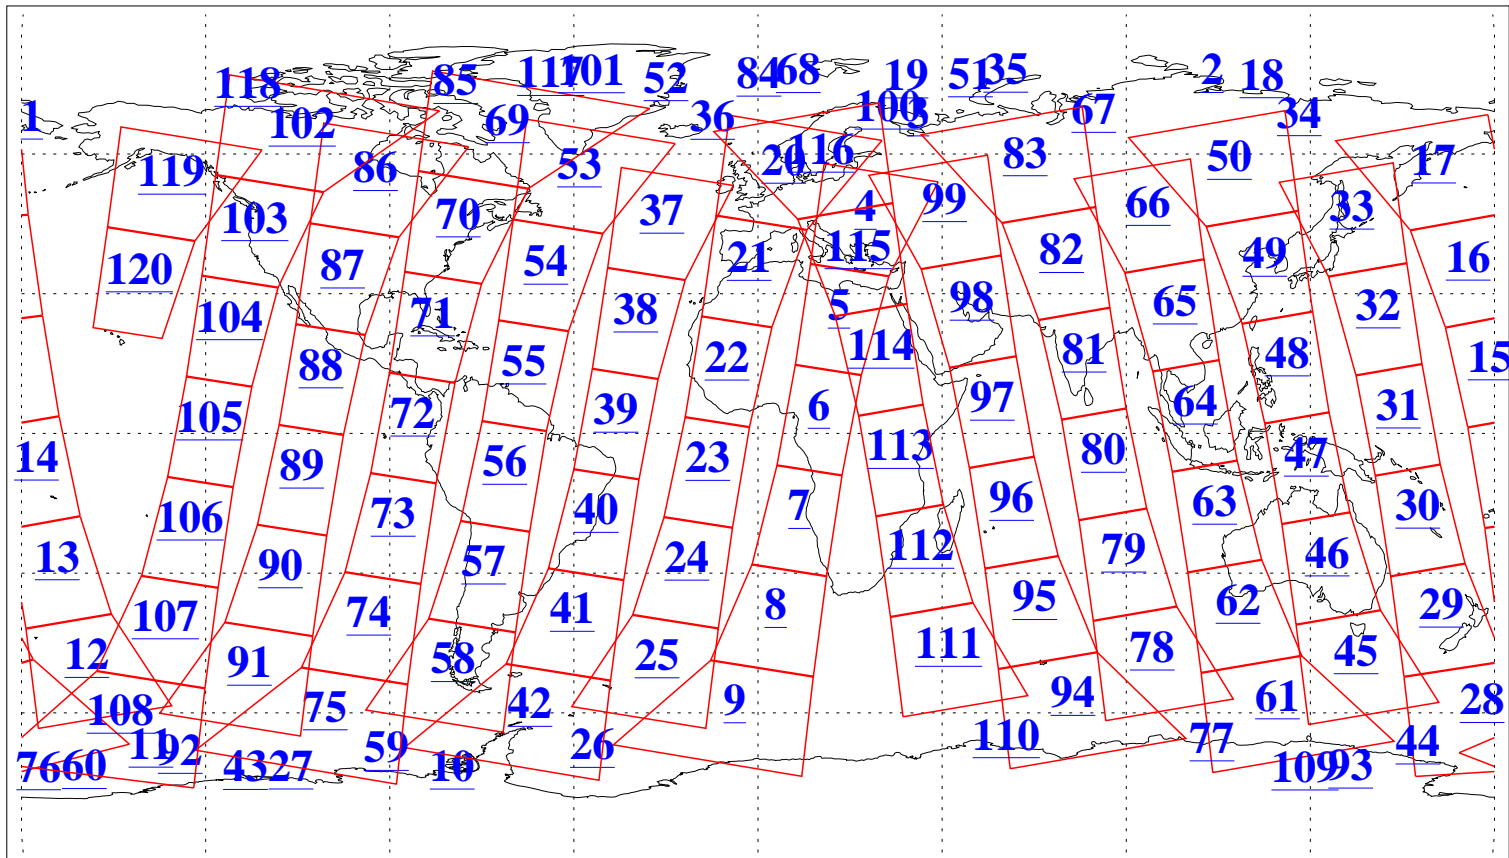

L1B Availability
AMSU Granules: 240
HSB Granules: 0
AIRS Granules: 240

9 May 2018
DoY 129
Aqua Day 5849
Granules: 1 to 120

Granules: 121 to 240

Legend: AMSU Available, HSB Available, AIRS Available

L1B Availability
AMSU Granules: 240
HSB Granules: 0
AIRS Granules: 240

9 May 2018
DoY 129
Aqua Day 5849

Ascending Granules

Descending Granules

Legend: AMSU Available, HSB Available, AIRS Available

L1B Availability
 AMSU Granules: 240
 HSB Granules: 0
 AIRS Granules: 240

9 May 2018
 DoY 129
 Aqua Day 5849

Northern Hemisphere Granules

Southern Hemisphere Granules

Legend: AMSU Available, HSB Available, AIRS Available