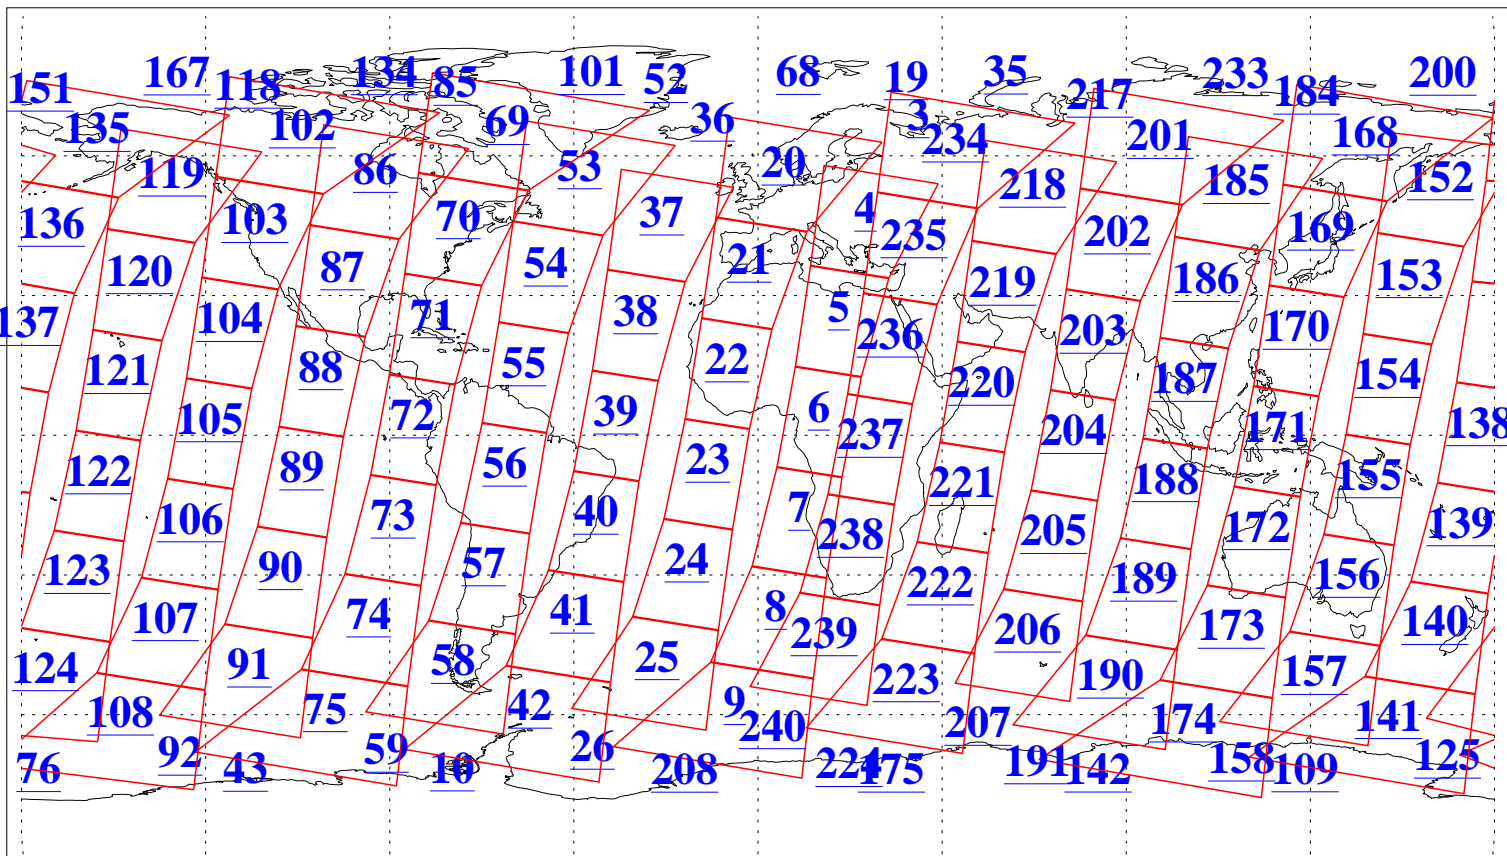

L1B Availability
AMSU Granules: 240
HSB Granules: 0
AIRS Granules: 240

9 May 2018
DoY 129
Aqua Day 5849
Granules: 1 to 120

Granules: 121 to 240

Legend: AMSU Available, HSB Available, AIRS Available

L1B Availability
AMSU Granules: 240
HSB Granules: 0
AIRS Granules: 240

9 May 2018
DoY 129
Aqua Day 5849

Ascending Granules

Descending Granules

Legend: AMSU Available, HSB Available, AIRS Available

L1B Availability
 AMSU Granules: 240
 HSB Granules: 0
 AIRS Granules: 240

9 May 2018
 DoY 129
 Aqua Day 5849

Northern Hemisphere Granules

Southern Hemisphere Granules

Legend: AMSU Available, HSB Available, AIRS Available