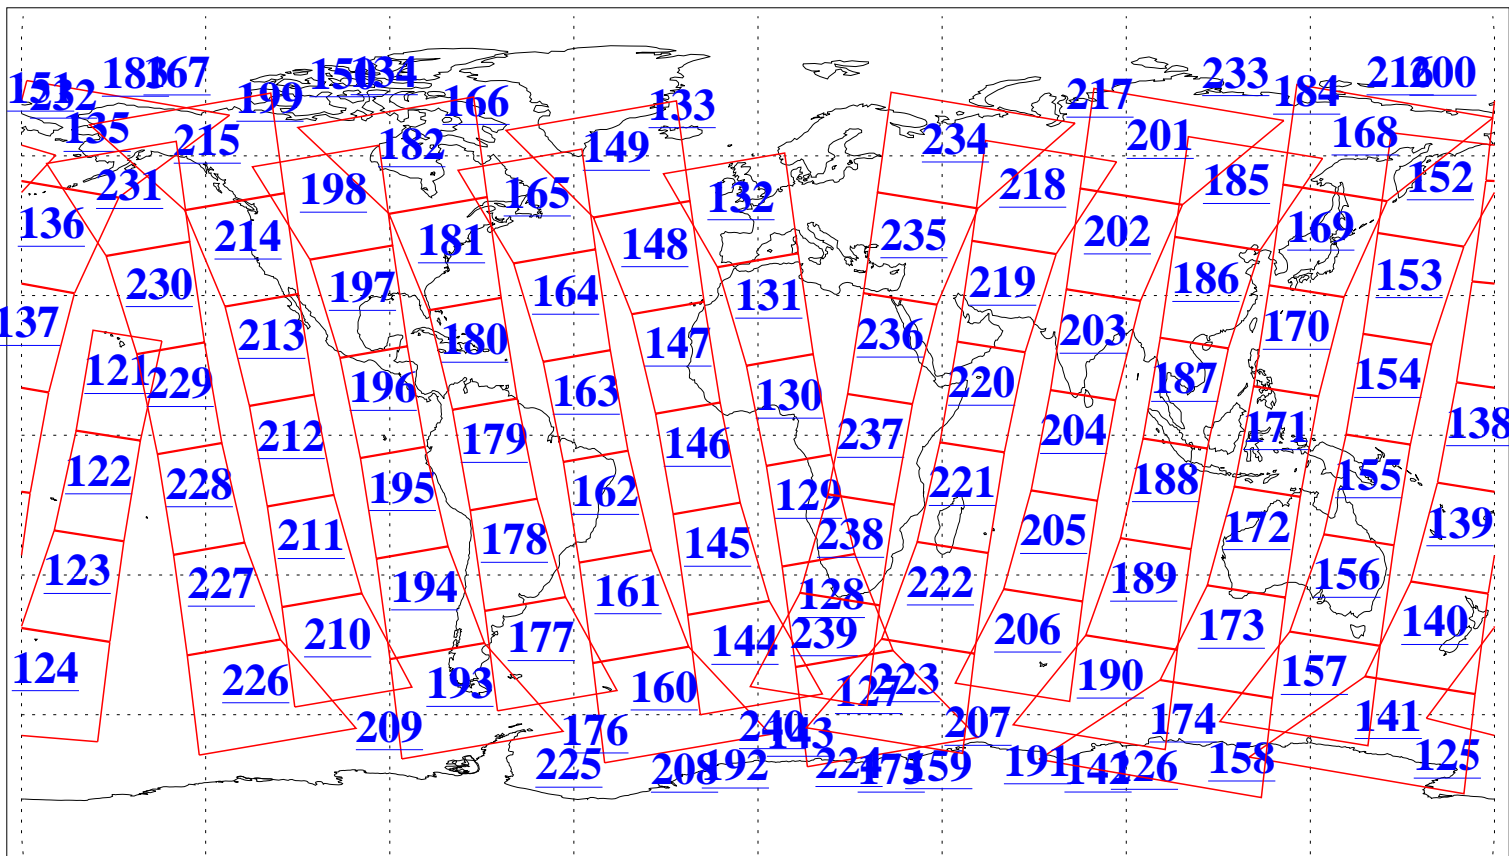

L1B Availability
AMSU Granules: 240
HSB Granules: 0
AIRS Granules: 240

9 May 2018
DoY 129
Aqua Day 5849
Granules: 1 to 120

Granules: 121 to 240

Legend: AMSU Available, HSB Available, AIRS Available

L1B Availability
AMSU Granules: 240
HSB Granules: 0
AIRS Granules: 240

9 May 2018
DoY 129
Aqua Day 5849

Ascending Granules

Descending Granules

Legend: AMSU Available, HSB Available, AIRS Available

L1B Availability
 AMSU Granules: 240
 HSB Granules: 0
 AIRS Granules: 240

9 May 2018
 DoY 129
 Aqua Day 5849

Northern Hemisphere Granules

Southern Hemisphere Granules

Legend: AMSU Available, HSB Available, AIRS Available