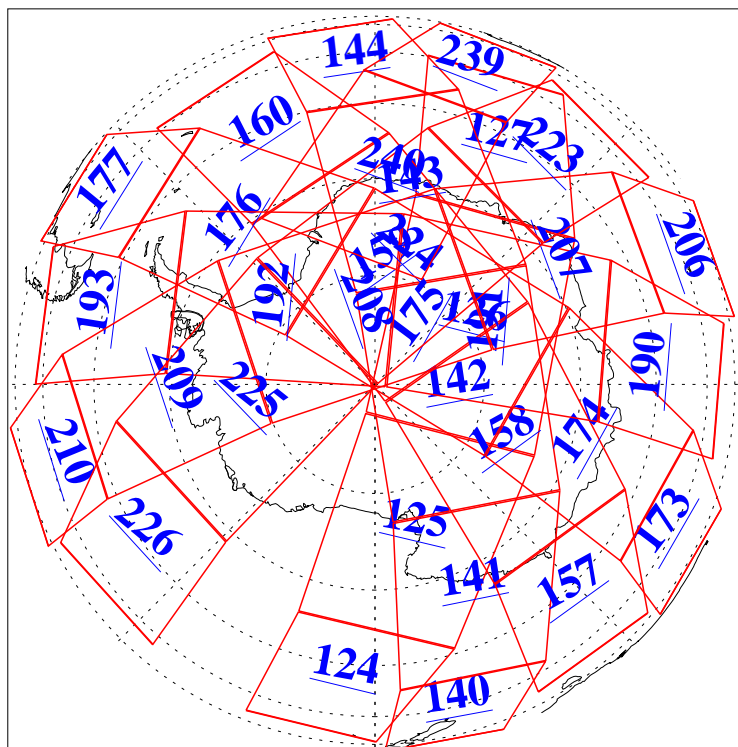

L1B Availability
AMSU Granules: 240
HSB Granules: 0
AIRS Granules: 240

9 May 2018
DoY 129
Aqua Day 5849
Granules: 1 to 120

Granules: 121 to 240

Legend: AMSU Available, HSB Available, AIRS Available

L1B Availability
AMSU Granules: 240
HSB Granules: 0
AIRS Granules: 240

9 May 2018
DoY 129
Aqua Day 5849

Ascending Granules

Descending Granules

Legend: AMSU Available, HSB Available, AIRS Available

L1B Availability
 AMSU Granules: 240
 HSB Granules: 0
 AIRS Granules: 240

9 May 2018
 DoY 129
 Aqua Day 5849

Northern Hemisphere Granules

Southern Hemisphere Granules

Legend: AMSU Available, HSB Available, AIRS Available