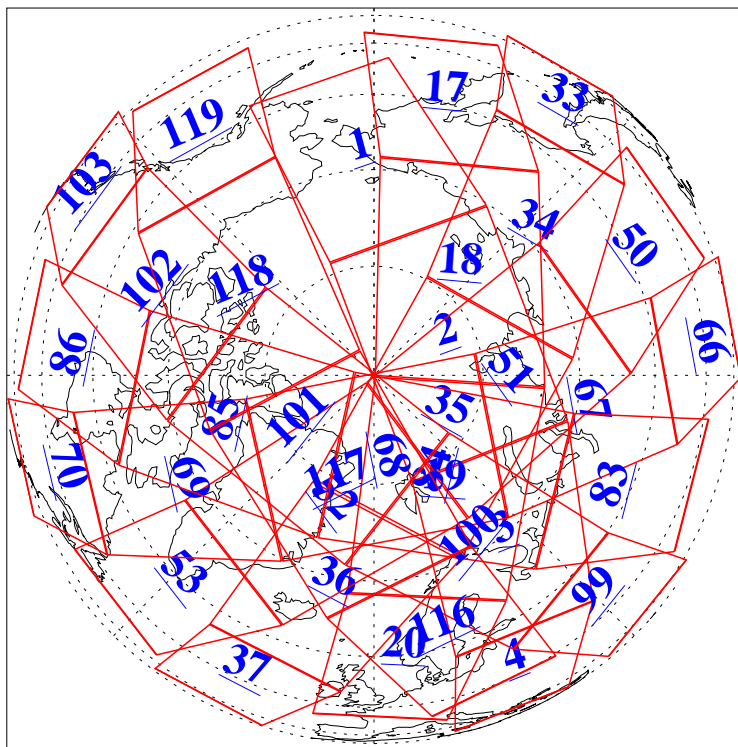

L1B Availability
AMSU Granules: 240
HSB Granules: 0
AIRS Granules: 240

9 May 2018
DoY 129
Aqua Day 5849
Granules: 1 to 120

Granules: 121 to 240

Legend: AMSU Available, HSB Available, AIRS Available

L1B Availability
AMSU Granules: 240
HSB Granules: 0
AIRS Granules: 240

9 May 2018
DoY 129
Aqua Day 5849

Ascending Granules

Descending Granules

Legend: AMSU Available, HSB Available, AIRS Available

L1B Availability
 AMSU Granules: 240
 HSB Granules: 0
 AIRS Granules: 240

9 May 2018
 DoY 129
 Aqua Day 5849

Northern Hemisphere Granules

Southern Hemisphere Granules

Legend: AMSU Available, HSB Available, AIRS Available