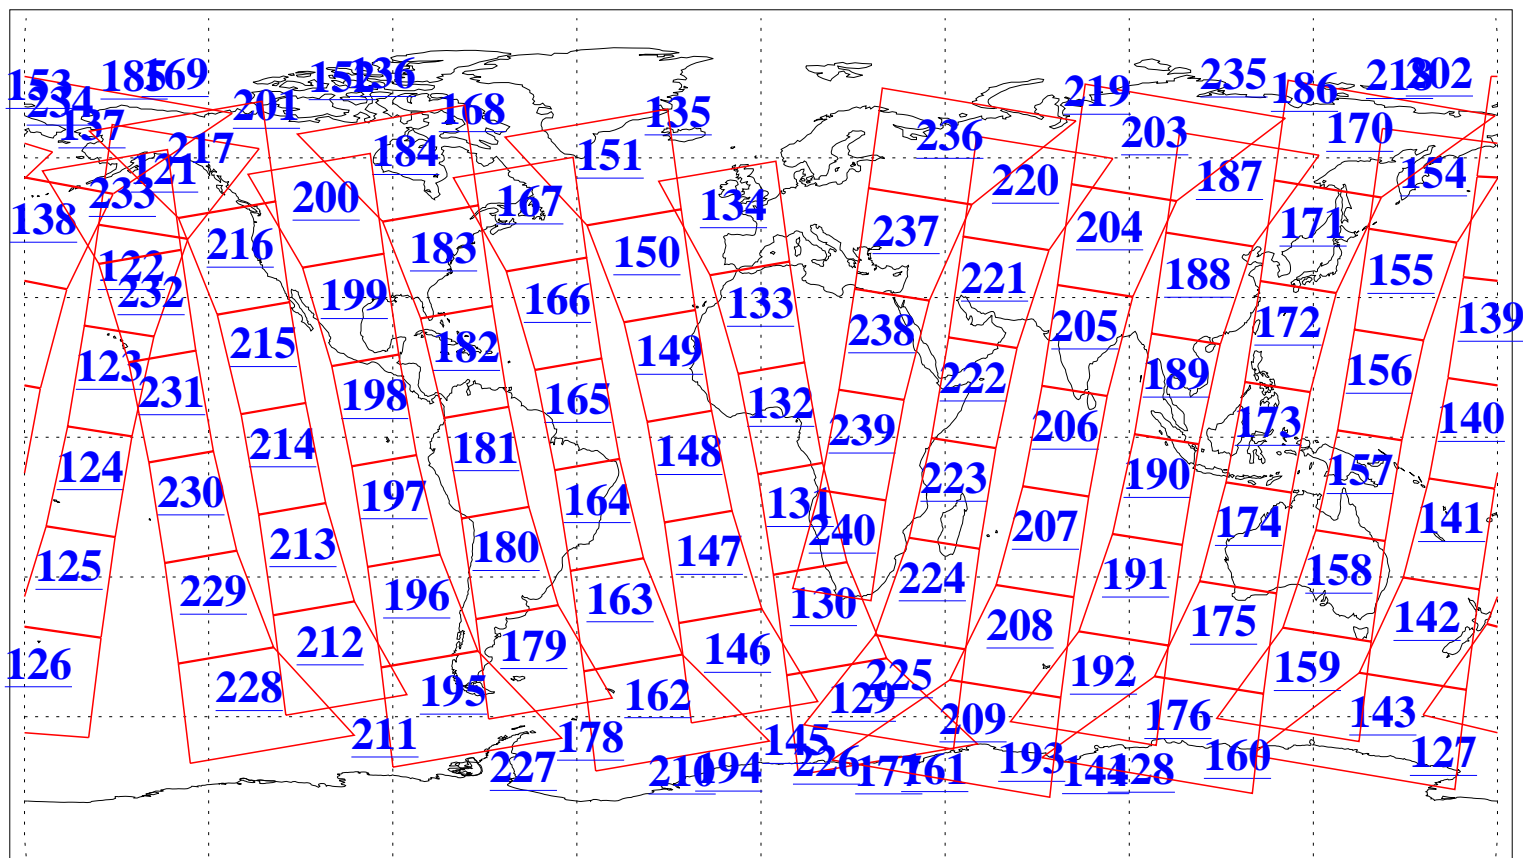

L1B Availability  
AMSU Granules: 239  
HSB Granules: 0  
AIRS Granules: 240

7 May 2018  
DoY 127  
Aqua Day 5847  
Granules: 1 to 120

Granules: 121 to 240

Legend: AMSU Available, HSB Available, AIRS Available

L1B Availability  
AMSU Granules: 239  
HSB Granules: 0  
AIRS Granules: 240

7 May 2018  
DoY 127  
Aqua Day 5847  
Ascending Granules

Descending Granules

Legend: AMSU Available, HSB Available, AIRS Available

L1B Availability  
 AMSU Granules: 239  
 HSB Granules: 0  
 AIRS Granules: 240

7 May 2018  
 DoY 127  
 Aqua Day 5847

Northern Hemisphere Granules

Southern Hemisphere Granules

Legend: AMSU Available, HSB Available, AIRS Available