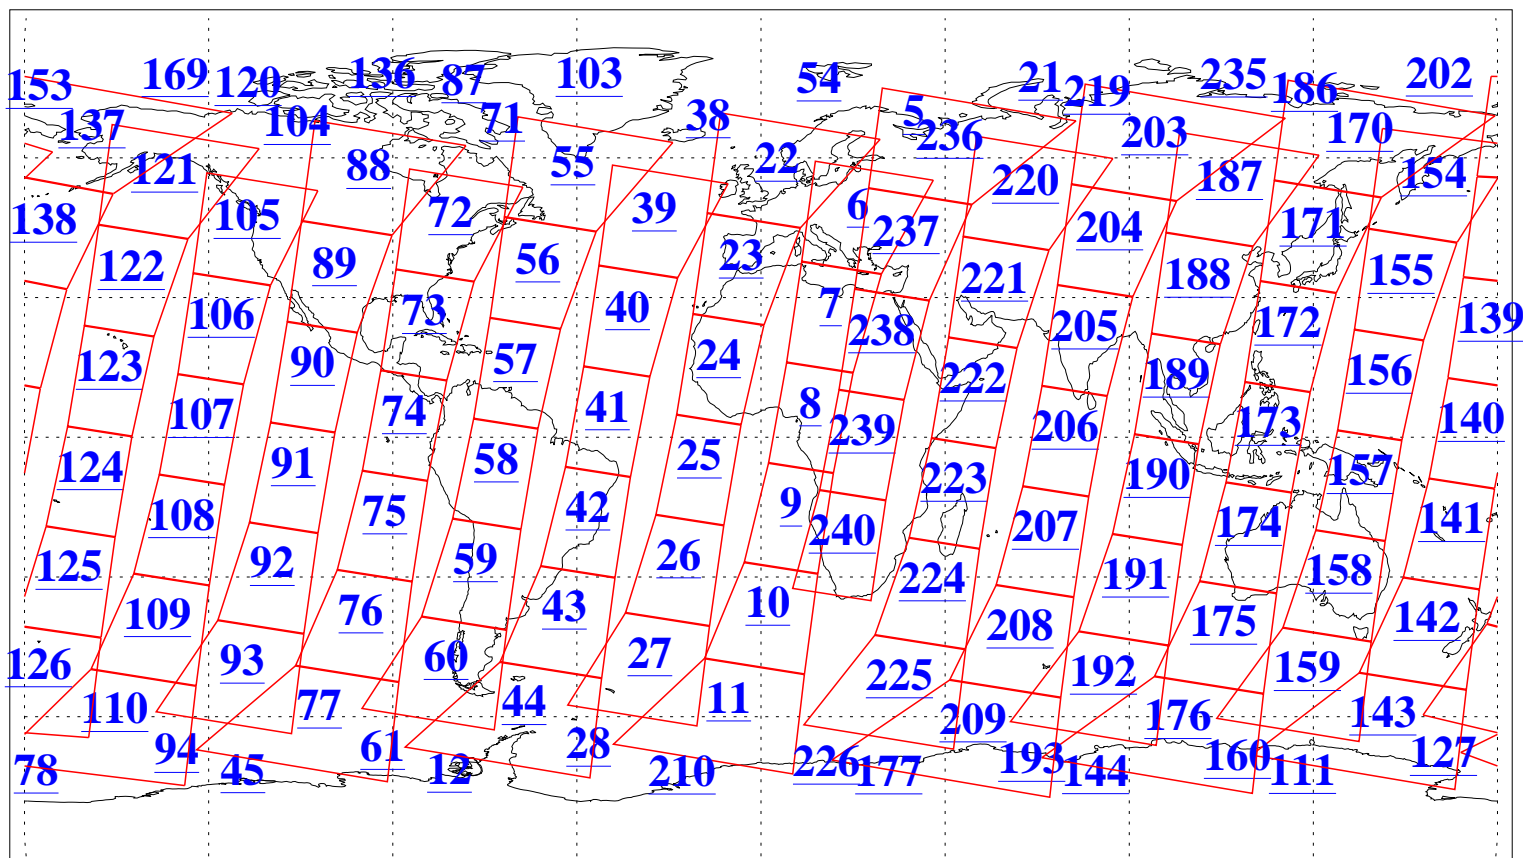

L1B Availability  
AMSU Granules: 239  
HSB Granules: 0  
AIRS Granules: 240

7 May 2018  
DoY 127  
Aqua Day 5847  
Granules: 1 to 120

Granules: 121 to 240

Legend: AMSU Available, HSB Available, AIRS Available

L1B Availability  
AMSU Granules: 239  
HSB Granules: 0  
AIRS Granules: 240

7 May 2018  
DoY 127  
Aqua Day 5847  
Ascending Granules

Descending Granules

Legend: AMSU Available, HSB Available, AIRS Available

L1B Availability  
 AMSU Granules: 239  
 HSB Granules: 0  
 AIRS Granules: 240

7 May 2018  
 DoY 127  
 Aqua Day 5847

Northern Hemisphere Granules

Southern Hemisphere Granules

Legend: AMSU Available, HSB Available, AIRS Available