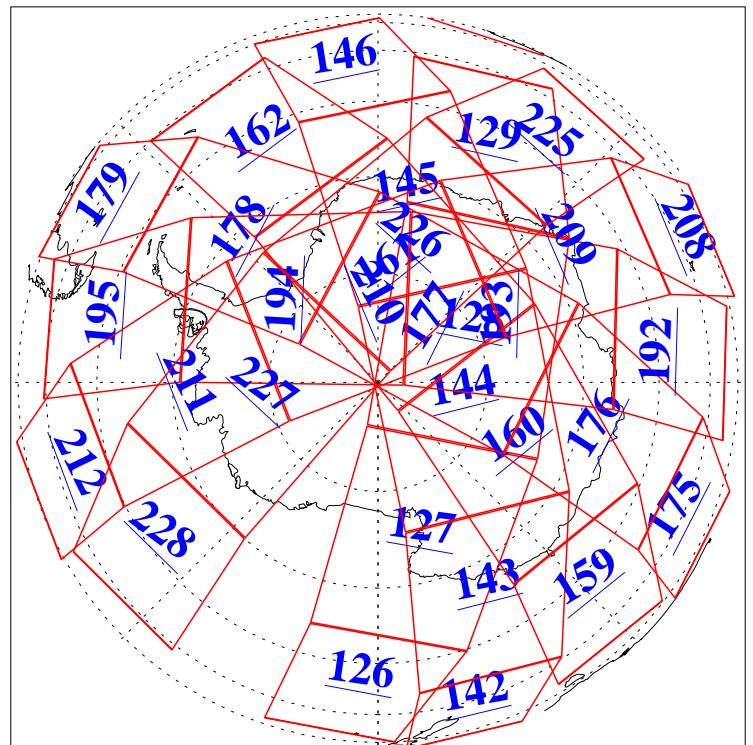

L1B Availability  
AMSU Granules: 239  
HSB Granules: 0  
AIRS Granules: 240

7 May 2018  
DoY 127  
Aqua Day 5847  
Granules: 1 to 120

Granules: 121 to 240

Legend: AMSU Available, HSB Available, AIRS Available

L1B Availability  
AMSU Granules: 239  
HSB Granules: 0  
AIRS Granules: 240

7 May 2018  
DoY 127  
Aqua Day 5847  
Ascending Granules

Descending Granules

Legend: AMSU Available, HSB Available, AIRS Available

L1B Availability  
 AMSU Granules: 239  
 HSB Granules: 0  
 AIRS Granules: 240

7 May 2018  
 DoY 127  
 Aqua Day 5847

Northern Hemisphere Granules

Southern Hemisphere Granules

Legend: AMSU Available, HSB Available, AIRS Available