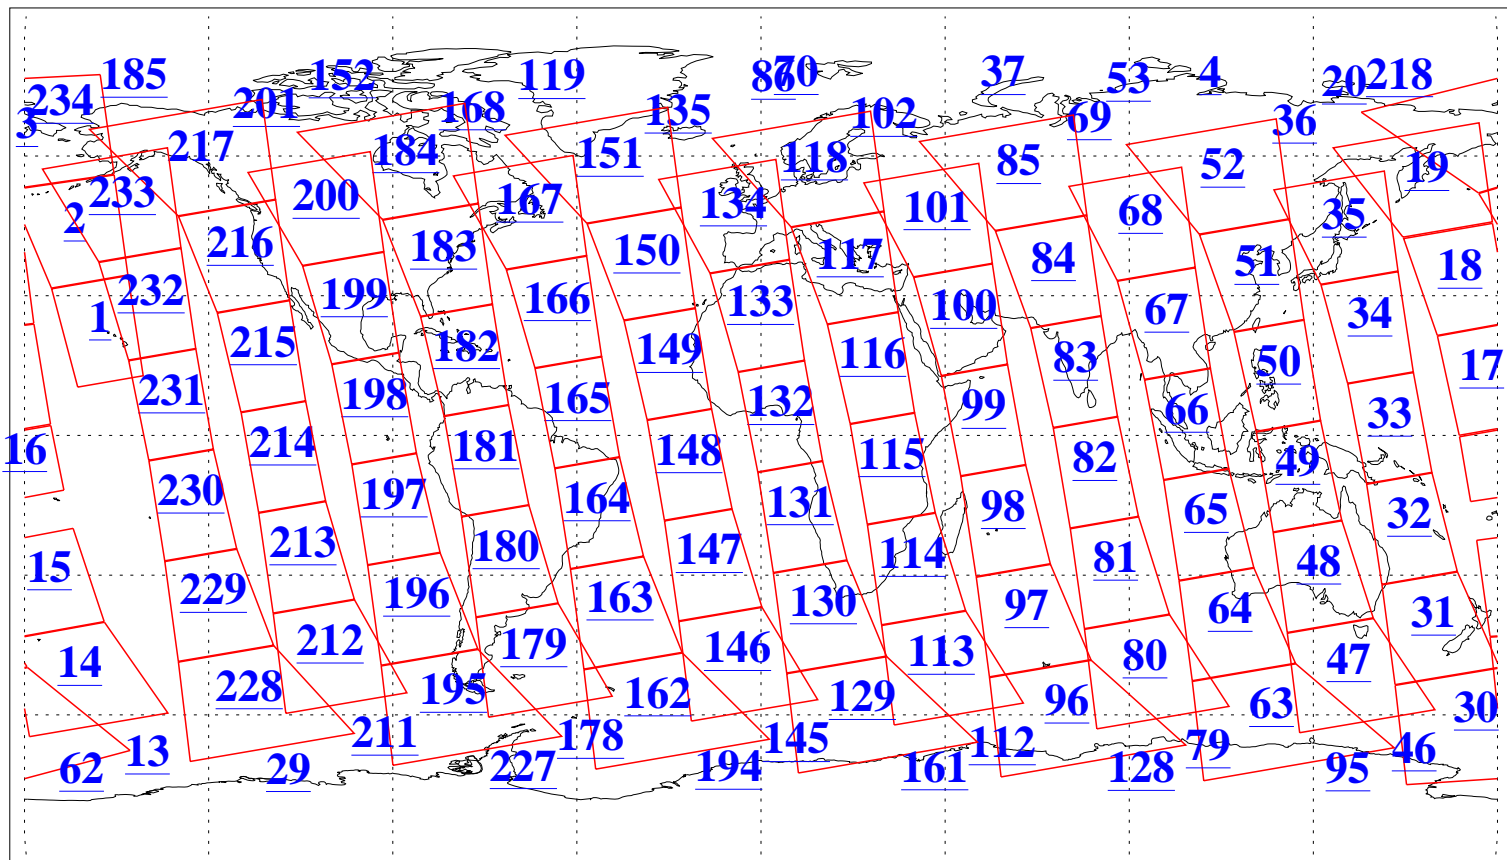

L1B Availability  
AMSU Granules: 239  
HSB Granules: 0  
AIRS Granules: 240

7 May 2018  
DoY 127  
Aqua Day 5847  
Granules: 1 to 120

Granules: 121 to 240

Legend: AMSU Available, HSB Available, AIRS Available

L1B Availability  
AMSU Granules: 239  
HSB Granules: 0  
AIRS Granules: 240

7 May 2018  
DoY 127  
Aqua Day 5847  
Ascending Granules

Descending Granules

Legend: AMSU Available, HSB Available, AIRS Available

L1B Availability  
 AMSU Granules: 239  
 HSB Granules: 0  
 AIRS Granules: 240

7 May 2018  
 DoY 127  
 Aqua Day 5847

Northern Hemisphere Granules

Southern Hemisphere Granules

Legend: AMSU Available, HSB Available, AIRS Available