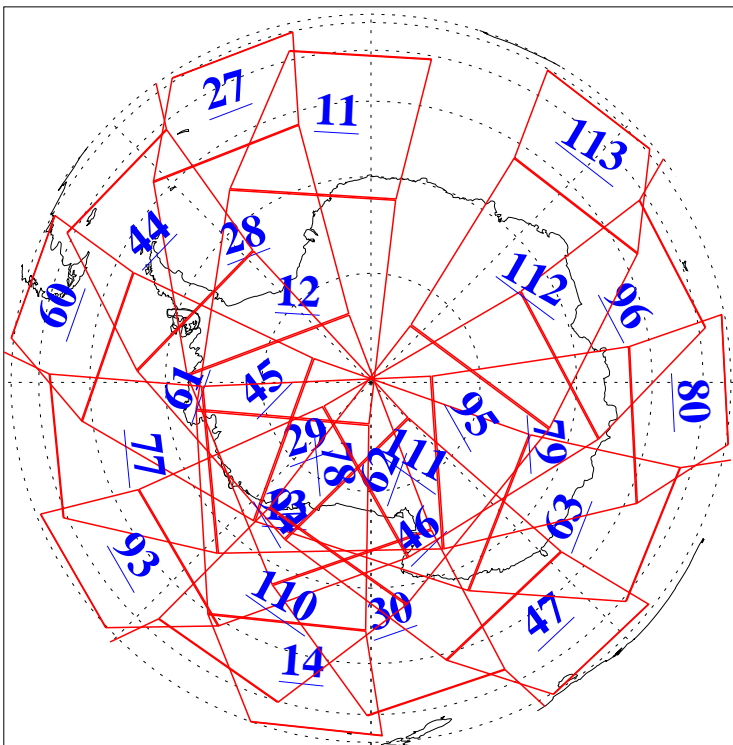

L1B Availability  
AMSU Granules: 239  
HSB Granules: 0  
AIRS Granules: 240

7 May 2018  
DoY 127  
Aqua Day 5847  
Granules: 1 to 120

Granules: 121 to 240

Legend: AMSU Available, HSB Available, AIRS Available

L1B Availability  
AMSU Granules: 239  
HSB Granules: 0  
AIRS Granules: 240

7 May 2018  
DoY 127  
Aqua Day 5847  
Ascending Granules

Descending Granules

Legend: AMSU Available, HSB Available, AIRS Available

L1B Availability  
 AMSU Granules: 239  
 HSB Granules: 0  
 AIRS Granules: 240

7 May 2018  
 DoY 127  
 Aqua Day 5847

Northern Hemisphere Granules

Southern Hemisphere Granules

Legend: AMSU Available, HSB Available, AIRS Available