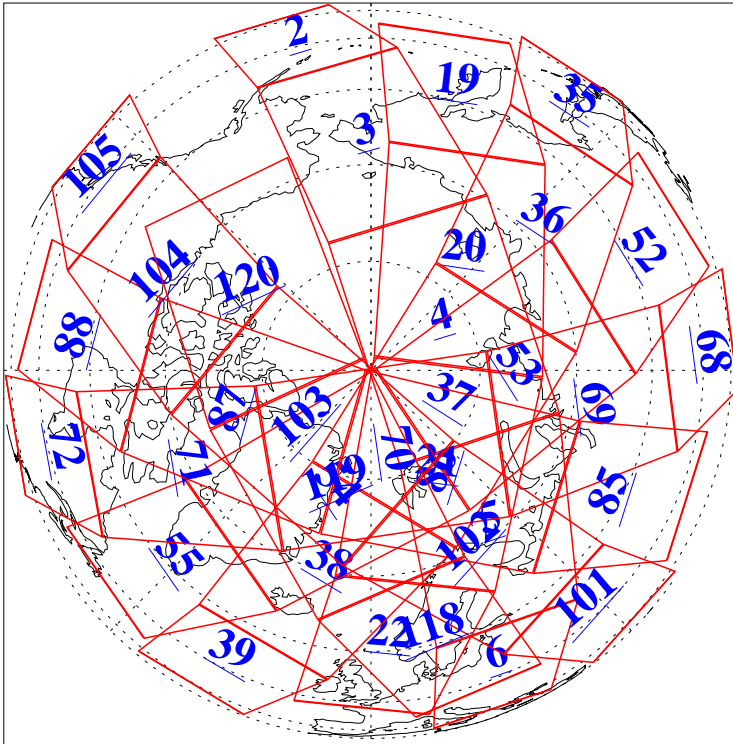

L1B Availability  
AMSU Granules: 239  
HSB Granules: 0  
AIRS Granules: 240

7 May 2018  
DoY 127  
Aqua Day 5847  
Granules: 1 to 120

Granules: 121 to 240

Legend: AMSU Available, HSB Available, AIRS Available

L1B Availability  
AMSU Granules: 239  
HSB Granules: 0  
AIRS Granules: 240

7 May 2018  
DoY 127  
Aqua Day 5847  
Ascending Granules

Descending Granules

Legend: AMSU Available, HSB Available, AIRS Available

L1B Availability  
 AMSU Granules: 239  
 HSB Granules: 0  
 AIRS Granules: 240

7 May 2018  
 DoY 127  
 Aqua Day 5847

Northern Hemisphere Granules

Southern Hemisphere Granules

Legend: AMSU Available, HSB Available, AIRS Available