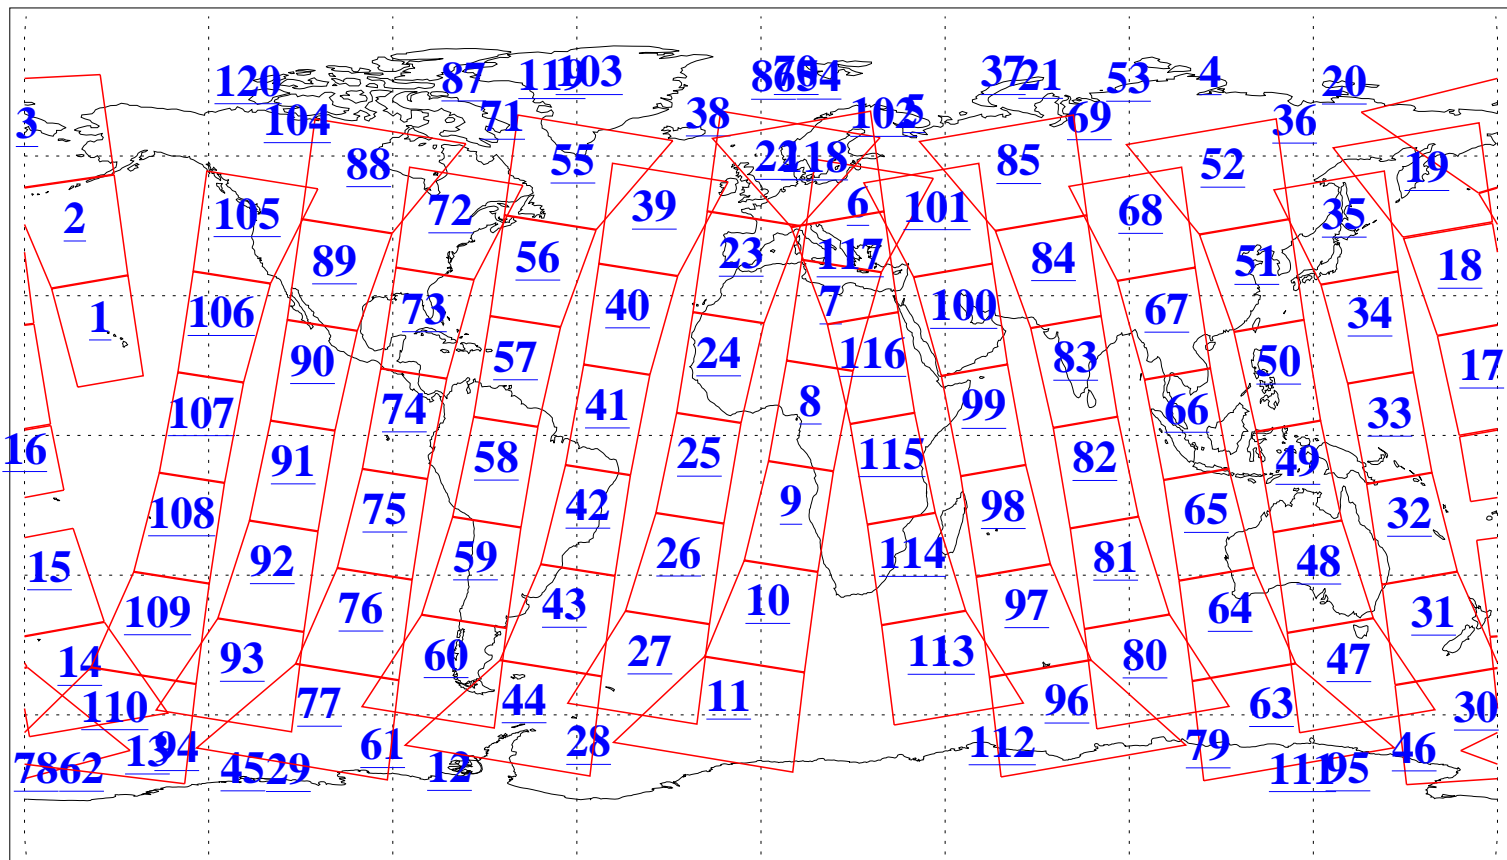

L1B Availability  
AMSU Granules: 239  
HSB Granules: 0  
AIRS Granules: 240

7 May 2018  
DoY 127  
Aqua Day 5847  
Granules: 1 to 120

Granules: 121 to 240

Legend: AMSU Available, HSB Available, AIRS Available

L1B Availability  
AMSU Granules: 239  
HSB Granules: 0  
AIRS Granules: 240

7 May 2018  
DoY 127  
Aqua Day 5847  
Ascending Granules

Descending Granules

Legend: AMSU Available, HSB Available, AIRS Available

L1B Availability  
 AMSU Granules: 239  
 HSB Granules: 0  
 AIRS Granules: 240

7 May 2018  
 DoY 127  
 Aqua Day 5847

Northern Hemisphere Granules

Southern Hemisphere Granules

Legend: AMSU Available, HSB Available, AIRS Available