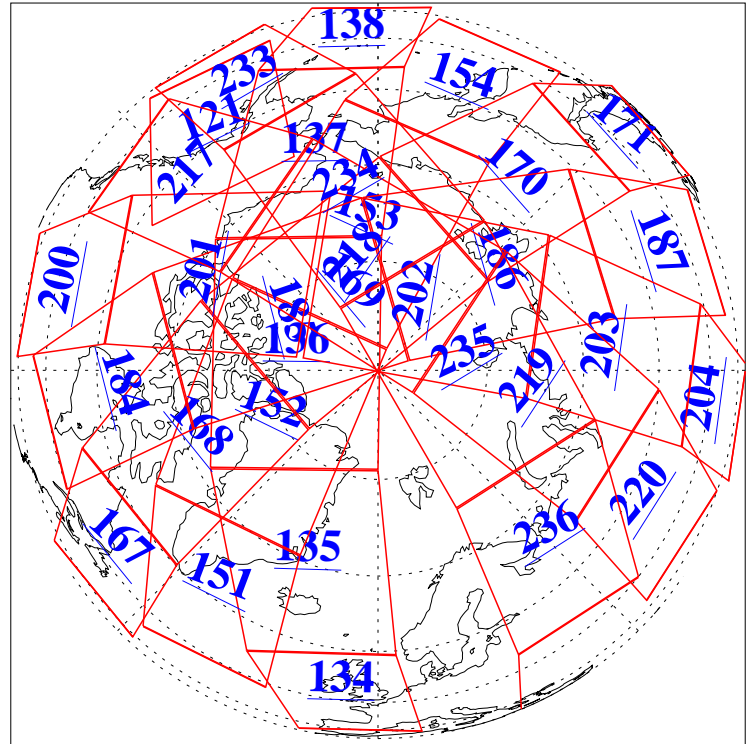

L1B Availability  
AMSU Granules: 239  
HSB Granules: 0  
AIRS Granules: 240

7 May 2018  
DoY 127  
Aqua Day 5847  
Granules: 1 to 120

Granules: 121 to 240

Legend: AMSU Available, HSB Available, AIRS Available

L1B Availability  
AMSU Granules: 239  
HSB Granules: 0  
AIRS Granules: 240

7 May 2018  
DoY 127  
Aqua Day 5847  
Ascending Granules

Descending Granules

Legend: AMSU Available, HSB Available, AIRS Available

L1B Availability  
 AMSU Granules: 239  
 HSB Granules: 0  
 AIRS Granules: 240

7 May 2018  
 DoY 127  
 Aqua Day 5847

Northern Hemisphere Granules

Southern Hemisphere Granules

Legend: AMSU Available, HSB Available, AIRS Available