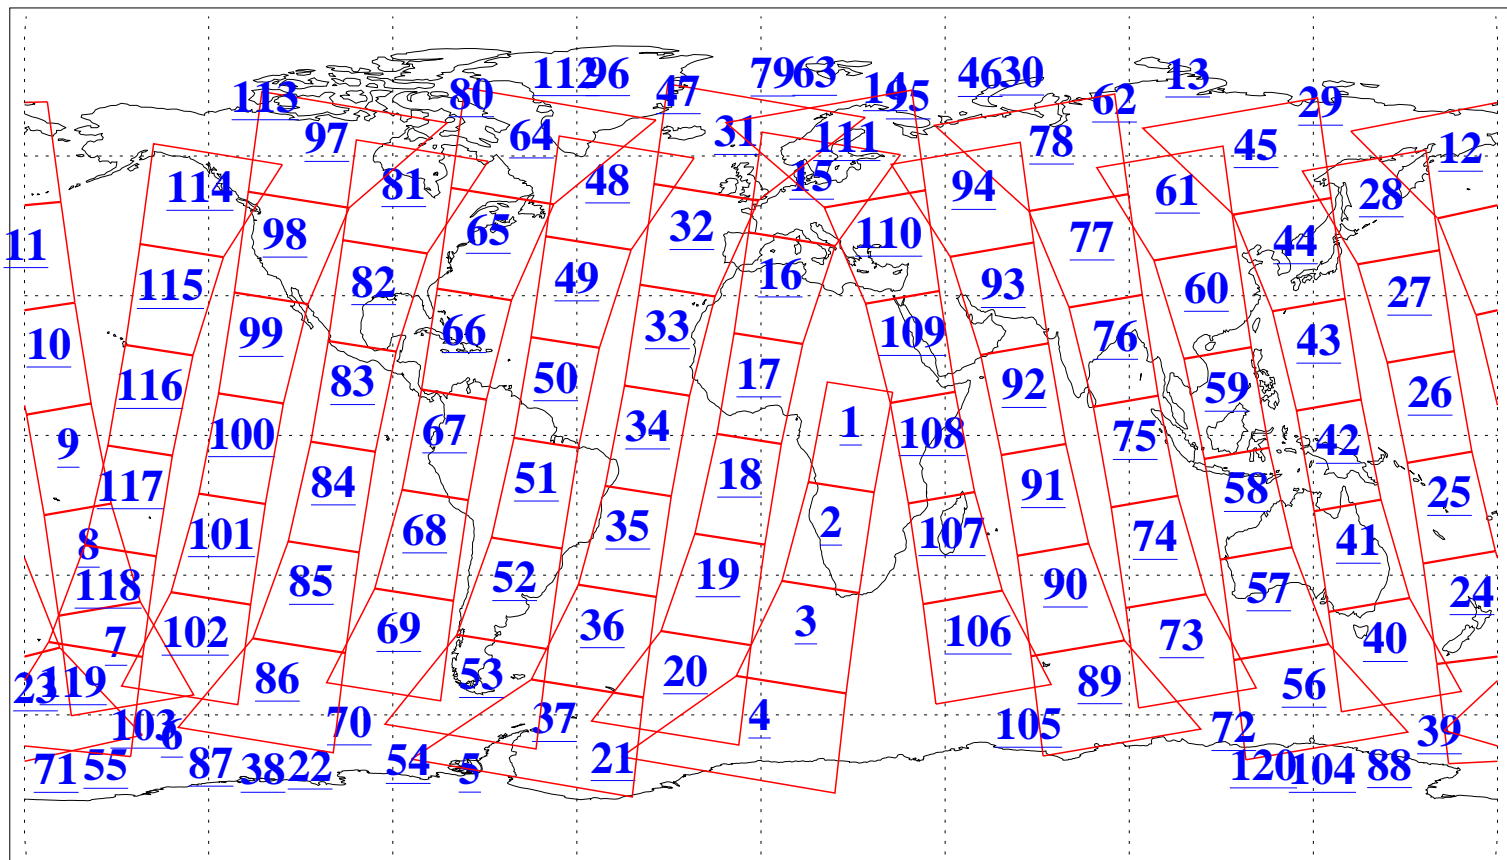

L1B Availability
AMSU Granules: 240
HSB Granules: 0
AIRS Granules: 240

6 May 2018
DoY 126
Aqua Day 5846
Granules: 1 to 120

Granules: 121 to 240

Legend: AMSU Available, HSB Available, AIRS Available

L1B Availability
AMSU Granules: 240
HSB Granules: 0
AIRS Granules: 240

6 May 2018
DoY 126
Aqua Day 5846

Ascending Granules

Descending Granules

Legend: AMSU Available, HSB Available, AIRS Available

L1B Availability
 AMSU Granules: 240
 HSB Granules: 0
 AIRS Granules: 240

6 May 2018
 DoY 126
 Aqua Day 5846

Northern Hemisphere Granules

Southern Hemisphere Granules

Legend: AMSU Available, HSB Available, AIRS Available