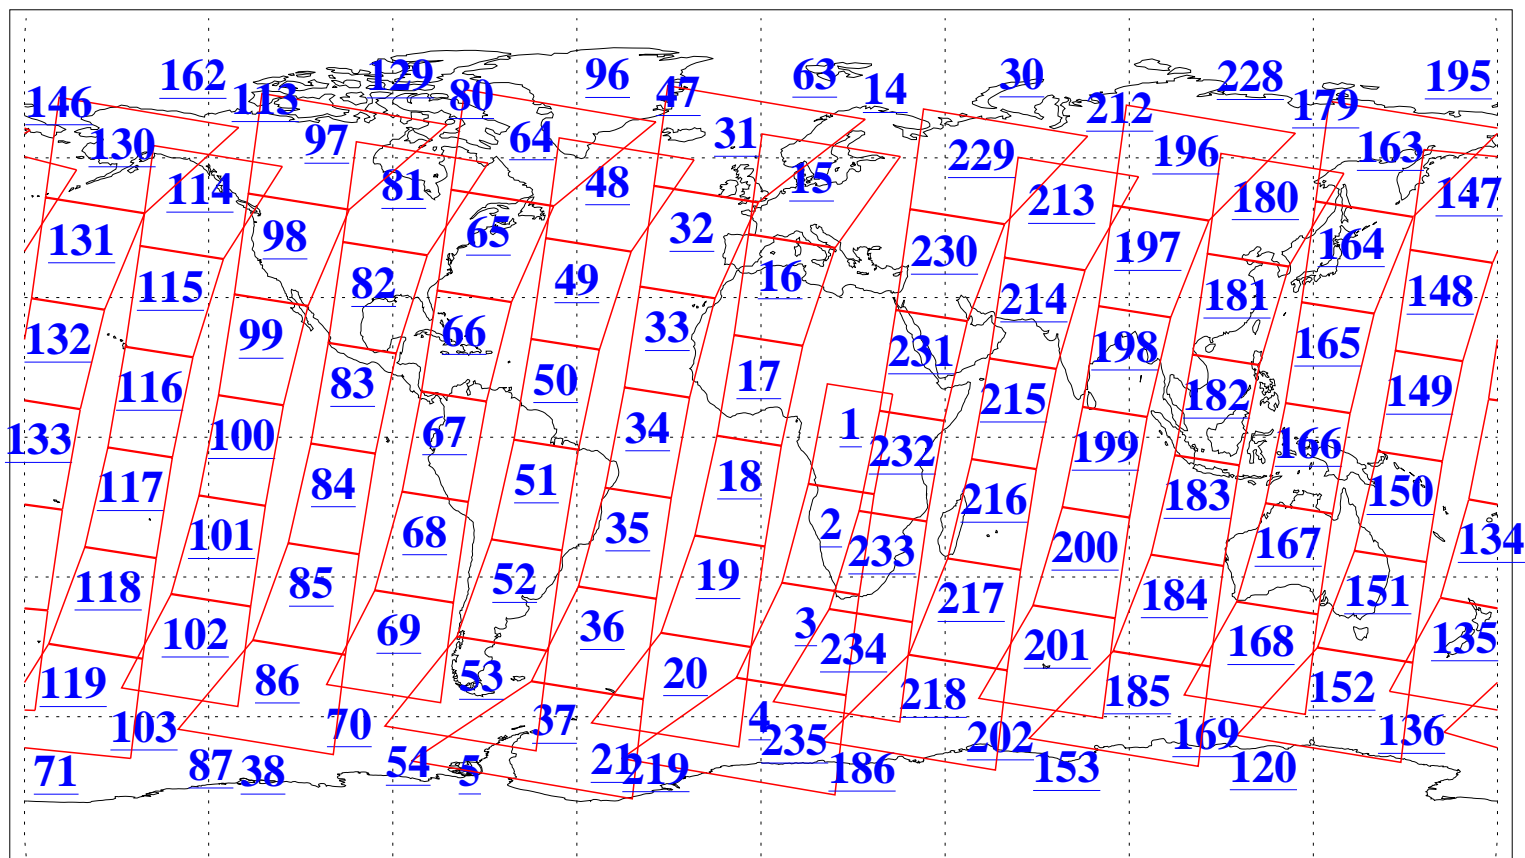

L1B Availability
AMSU Granules: 240
HSB Granules: 0
AIRS Granules: 240

6 May 2018
DoY 126
Aqua Day 5846
Granules: 1 to 120

Granules: 121 to 240

Legend: AMSU Available, HSB Available, AIRS Available

L1B Availability
AMSU Granules: 240
HSB Granules: 0
AIRS Granules: 240

6 May 2018
DoY 126
Aqua Day 5846

Ascending Granules

Descending Granules

Legend: AMSU Available, HSB Available, AIRS Available

L1B Availability
 AMSU Granules: 240
 HSB Granules: 0
 AIRS Granules: 240

6 May 2018
 DoY 126
 Aqua Day 5846

Northern Hemisphere Granules

Southern Hemisphere Granules

Legend: AMSU Available, HSB Available, AIRS Available