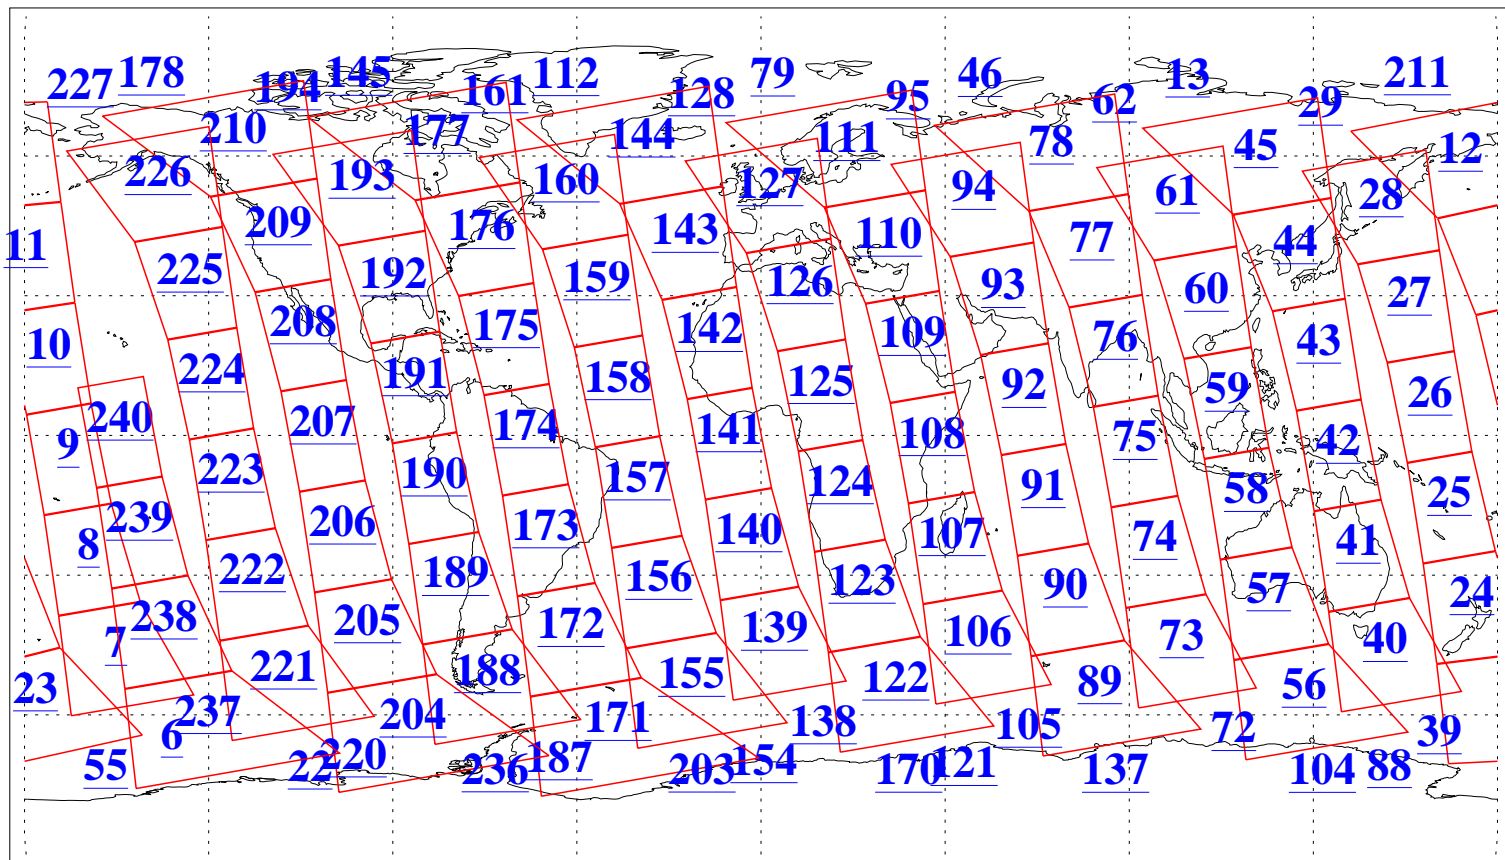

L1B Availability
AMSU Granules: 240
HSB Granules: 0
AIRS Granules: 240

6 May 2018
DoY 126
Aqua Day 5846
Granules: 1 to 120

Granules: 121 to 240

Legend: AMSU Available, HSB Available, AIRS Available

L1B Availability
AMSU Granules: 240
HSB Granules: 0
AIRS Granules: 240

6 May 2018
DoY 126
Aqua Day 5846

Ascending Granules

Descending Granules

Legend: AMSU Available, HSB Available, AIRS Available

L1B Availability
 AMSU Granules: 240
 HSB Granules: 0
 AIRS Granules: 240

6 May 2018
 DoY 126
 Aqua Day 5846

Northern Hemisphere Granules

Southern Hemisphere Granules

Legend: AMSU Available, HSB Available, AIRS Available