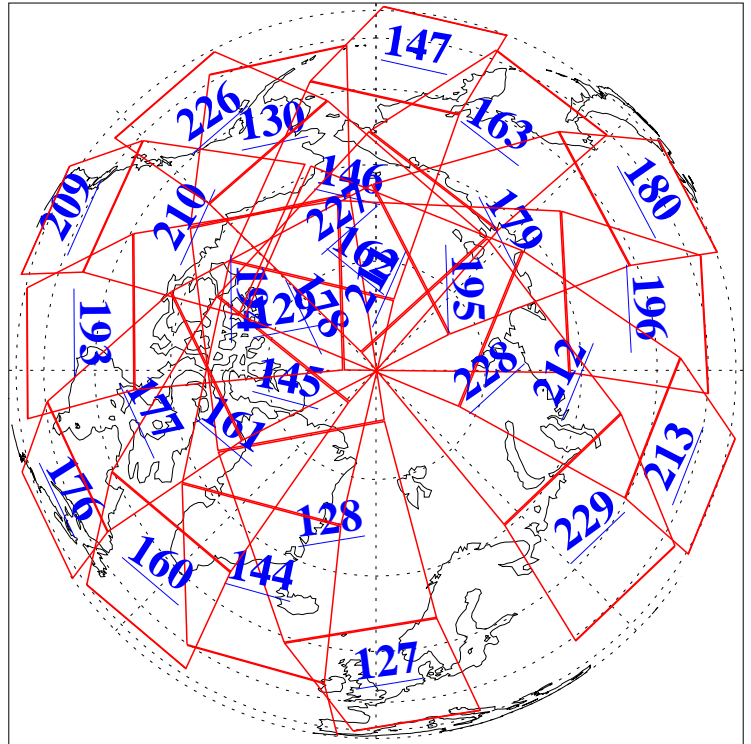

L1B Availability
AMSU Granules: 240
HSB Granules: 0
AIRS Granules: 240

6 May 2018
DoY 126
Aqua Day 5846
Granules: 1 to 120

Granules: 121 to 240

Legend: AMSU Available, HSB Available, AIRS Available

L1B Availability
AMSU Granules: 240
HSB Granules: 0
AIRS Granules: 240

6 May 2018
DoY 126
Aqua Day 5846

Ascending Granules

Descending Granules

Legend: AMSU Available, HSB Available, AIRS Available

L1B Availability
 AMSU Granules: 240
 HSB Granules: 0
 AIRS Granules: 240

6 May 2018
 DoY 126
 Aqua Day 5846

Northern Hemisphere Granules

Southern Hemisphere Granules

Legend: AMSU Available, HSB Available, AIRS Available