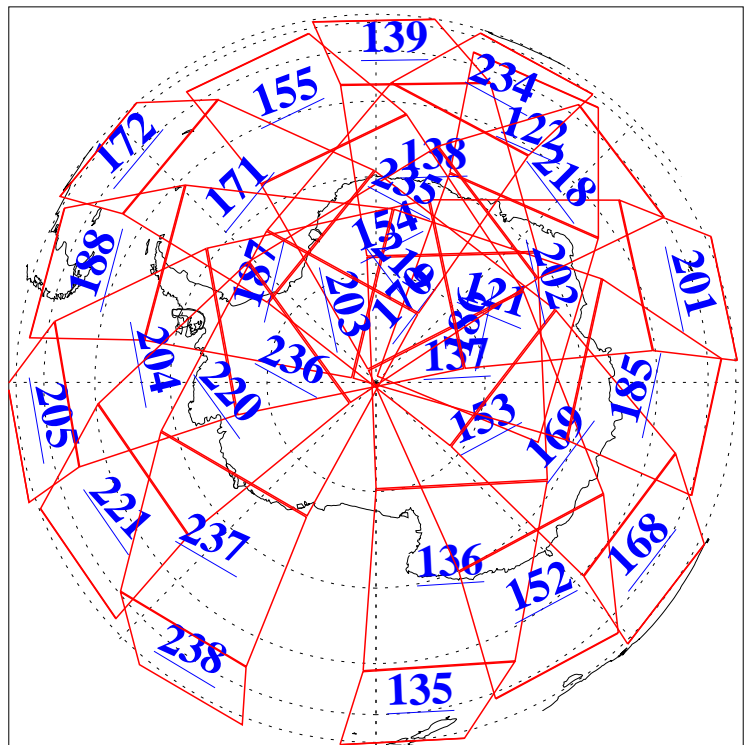

L1B Availability
AMSU Granules: 240
HSB Granules: 0
AIRS Granules: 240

6 May 2018
DoY 126
Aqua Day 5846
Granules: 1 to 120

Granules: 121 to 240

Legend: AMSU Available, HSB Available, AIRS Available

L1B Availability
AMSU Granules: 240
HSB Granules: 0
AIRS Granules: 240

6 May 2018
DoY 126
Aqua Day 5846

Ascending Granules

Descending Granules

Legend: AMSU Available, HSB Available, AIRS Available

L1B Availability
 AMSU Granules: 240
 HSB Granules: 0
 AIRS Granules: 240

6 May 2018
 DoY 126
 Aqua Day 5846

Northern Hemisphere Granules

Southern Hemisphere Granules

Legend: AMSU Available, HSB Available, AIRS Available