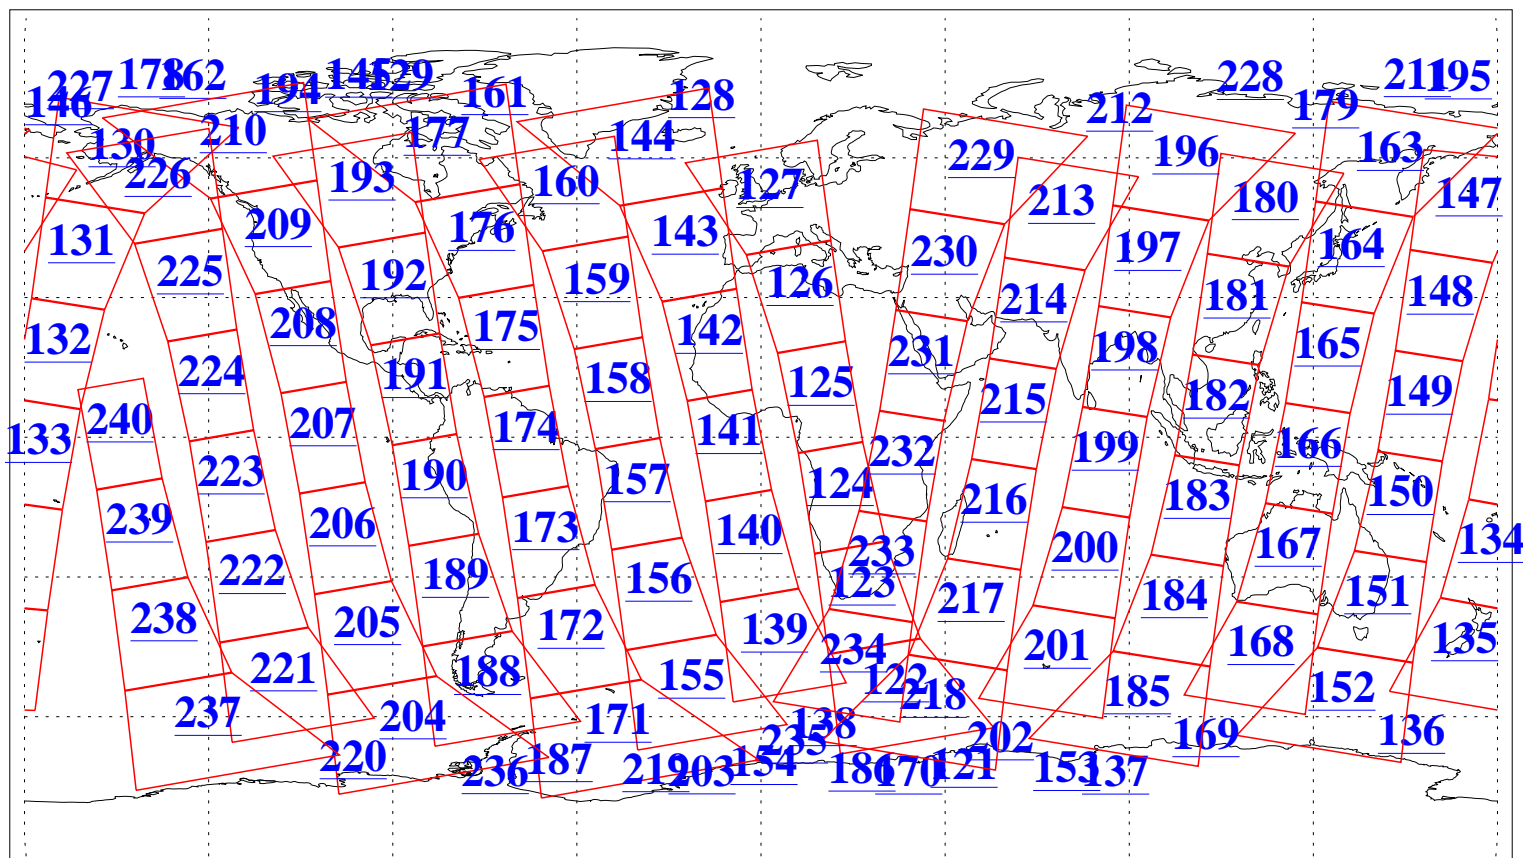

L1B Availability
AMSU Granules: 240
HSB Granules: 0
AIRS Granules: 240

6 May 2018
DoY 126
Aqua Day 5846
Granules: 1 to 120

Granules: 121 to 240

Legend: AMSU Available, HSB Available, AIRS Available

L1B Availability
AMSU Granules: 240
HSB Granules: 0
AIRS Granules: 240

6 May 2018
DoY 126
Aqua Day 5846

Ascending Granules

Descending Granules

Legend: AMSU Available, HSB Available, AIRS Available

L1B Availability
 AMSU Granules: 240
 HSB Granules: 0
 AIRS Granules: 240

6 May 2018
 DoY 126
 Aqua Day 5846

Northern Hemisphere Granules

Southern Hemisphere Granules

Legend: AMSU Available, HSB Available, AIRS Available