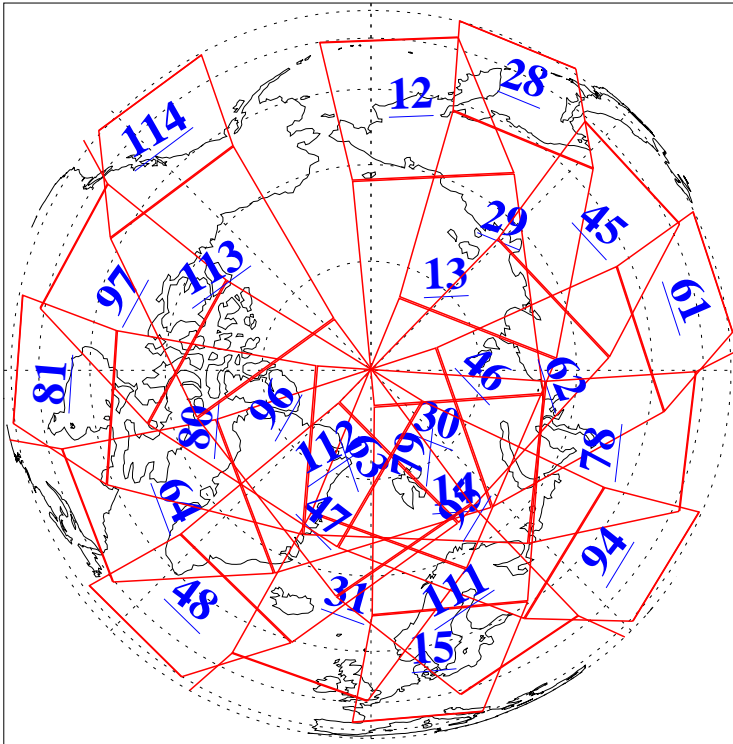

L1B Availability
AMSU Granules: 240
HSB Granules: 0
AIRS Granules: 240

6 May 2018
DoY 126
Aqua Day 5846
Granules: 1 to 120

Granules: 121 to 240

Legend: AMSU Available, HSB Available, AIRS Available

L1B Availability
AMSU Granules: 240
HSB Granules: 0
AIRS Granules: 240

6 May 2018
DoY 126
Aqua Day 5846

Ascending Granules

Descending Granules

Legend: AMSU Available, HSB Available, AIRS Available

L1B Availability
 AMSU Granules: 240
 HSB Granules: 0
 AIRS Granules: 240

6 May 2018
 DoY 126
 Aqua Day 5846

Northern Hemisphere Granules

Southern Hemisphere Granules

Legend: AMSU Available, HSB Available, AIRS Available