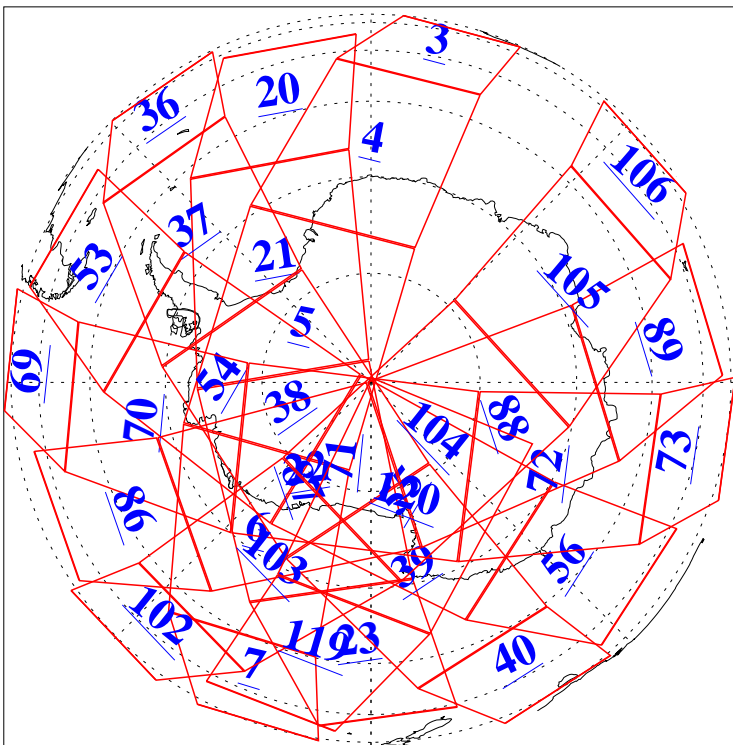

L1B Availability
AMSU Granules: 240
HSB Granules: 0
AIRS Granules: 240

6 May 2018
DoY 126
Aqua Day 5846
Granules: 1 to 120

Granules: 121 to 240

Legend: AMSU Available, HSB Available, AIRS Available

L1B Availability
AMSU Granules: 240
HSB Granules: 0
AIRS Granules: 240

6 May 2018
DoY 126
Aqua Day 5846

Ascending Granules

Descending Granules

Legend: AMSU Available, HSB Available, AIRS Available

L1B Availability
 AMSU Granules: 240
 HSB Granules: 0
 AIRS Granules: 240

6 May 2018
 DoY 126
 Aqua Day 5846

Northern Hemisphere Granules

Southern Hemisphere Granules

Legend: AMSU Available, HSB Available, AIRS Available