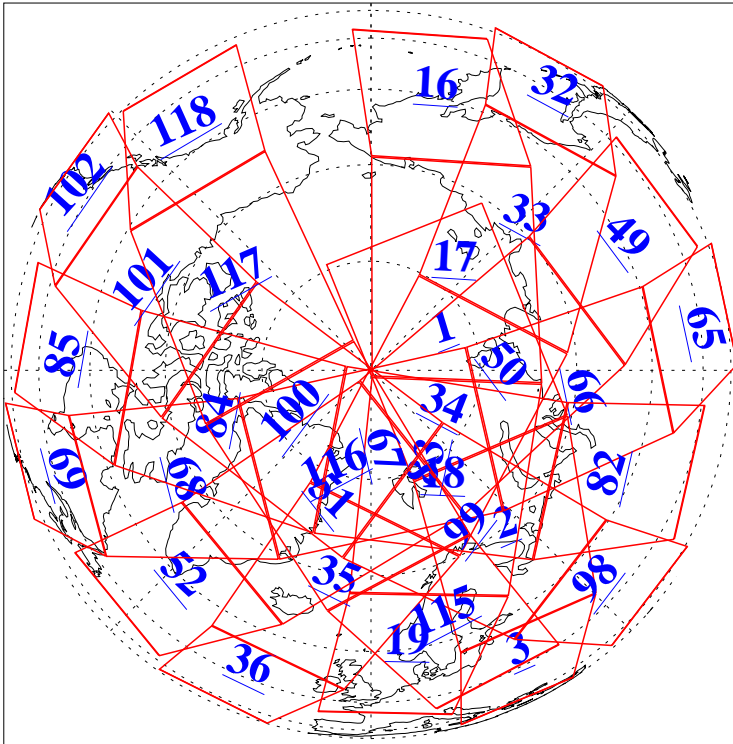

L1B Availability
AMSU Granules: 240
HSB Granules: 0
AIRS Granules: 223

2 May 2018
DoY 122
Aqua Day 5842

Ascending Granules

Descending Granules

Legend: AMSU Available, HSB Available, AIRS Available

L1B Availability
 AMSU Granules: 240
 HSB Granules: 0
 AIRS Granules: 223

2 May 2018
 DoY 122
 Aqua Day 5842

Northern Hemisphere Granules

Southern Hemisphere Granules

Legend: AMSU Available, ~~HSB Available~~, **AIRS Available**