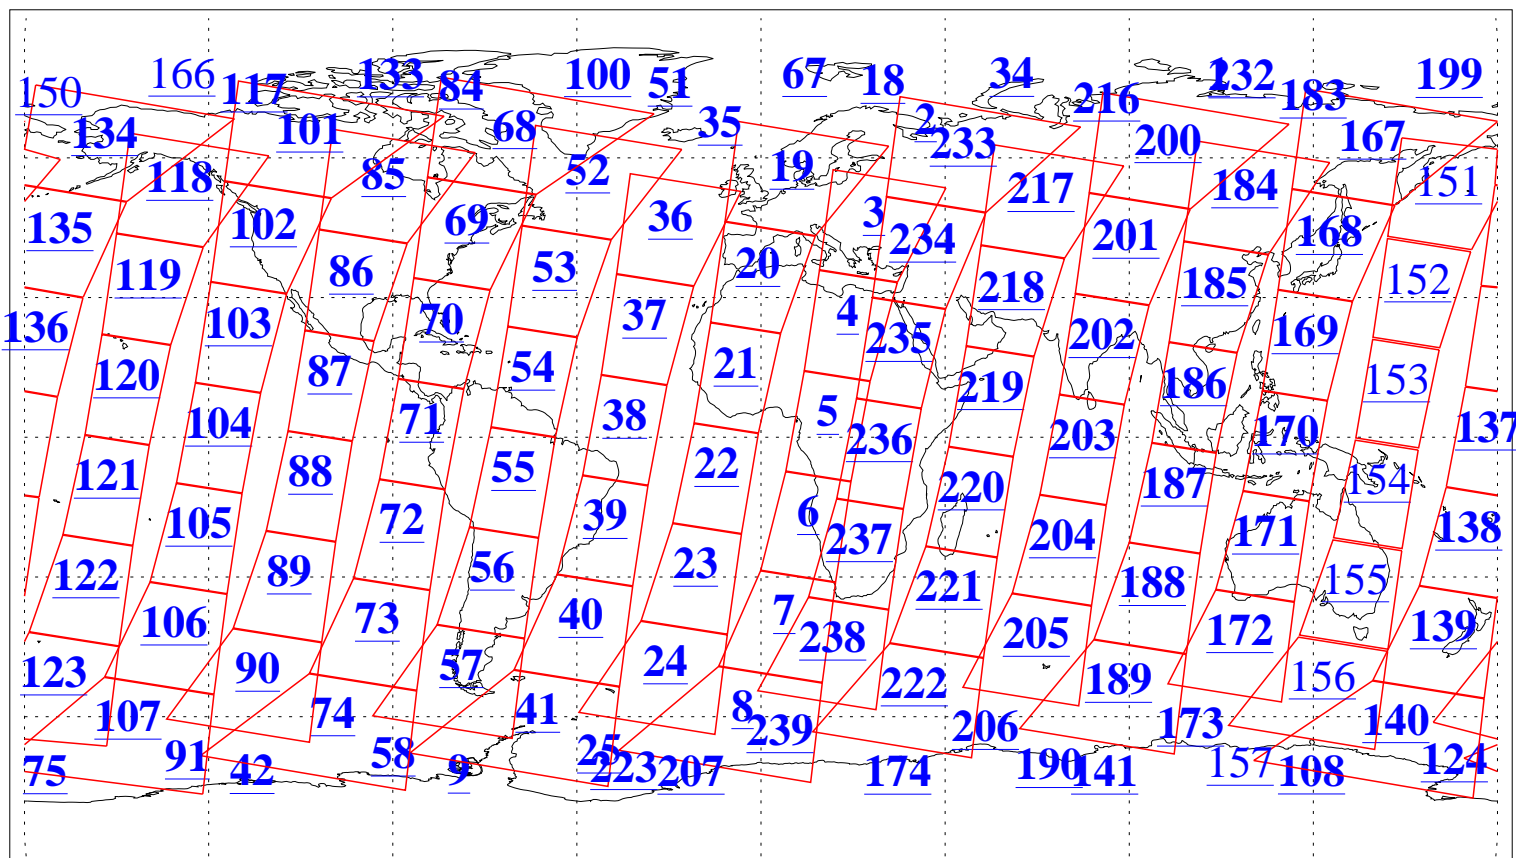

L1B Availability
AMSU Granules: 240
HSB Granules: 0
AIRS Granules: 223

2 May 2018
DoY 122
Aqua Day 5842

Ascending Granules

Descending Granules

Legend: AMSU Available, HSB Available, AIRS Available

L1B Availability
 AMSU Granules: 240
 HSB Granules: 0
 AIRS Granules: 223

2 May 2018
 DoY 122
 Aqua Day 5842

Northern Hemisphere Granules

Southern Hemisphere Granules

Legend: AMSU Available, ~~HSB Available~~, **AIRS Available**