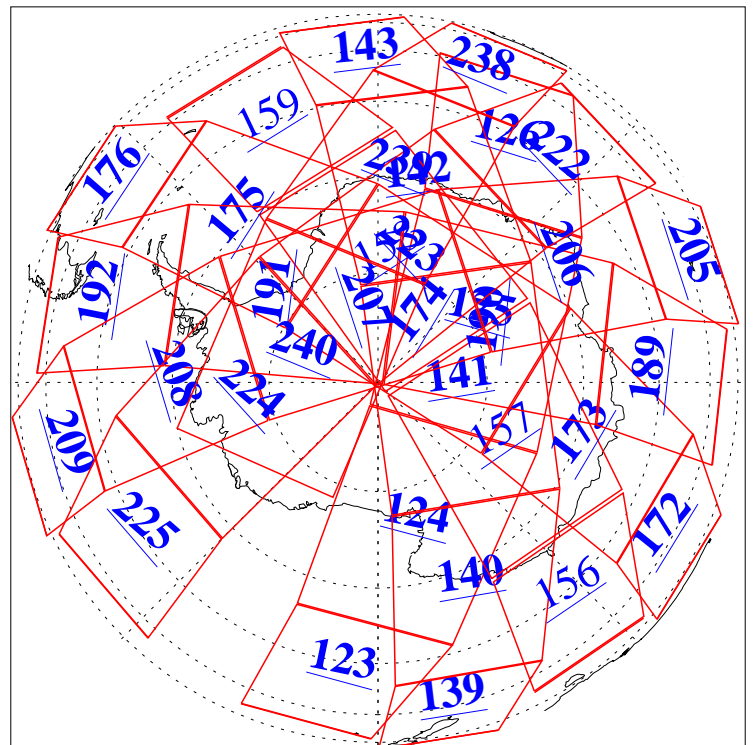

L1B Availability
AMSU Granules: 240
HSB Granules: 0
AIRS Granules: 223

2 May 2018
DoY 122
Aqua Day 5842

Ascending Granules

Descending Granules

Legend: AMSU Available, HSB Available, AIRS Available

L1B Availability
 AMSU Granules: 240
 HSB Granules: 0
 AIRS Granules: 223

2 May 2018
 DoY 122
 Aqua Day 5842

Northern Hemisphere Granules

Southern Hemisphere Granules

Legend: AMSU Available, ~~HSB Available~~, **AIRS Available**