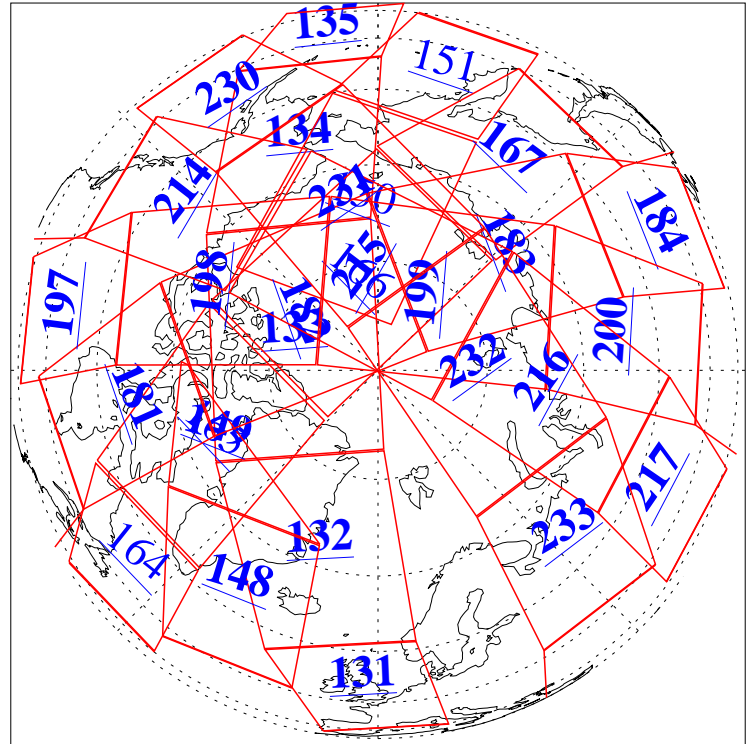

L1B Availability
AMSU Granules: 240
HSB Granules: 0
AIRS Granules: 223

2 May 2018
DoY 122
Aqua Day 5842

Ascending Granules

Descending Granules

Legend: AMSU Available, HSB Available, AIRS Available

L1B Availability
 AMSU Granules: 240
 HSB Granules: 0
 AIRS Granules: 223

2 May 2018
 DoY 122
 Aqua Day 5842

Northern Hemisphere Granules

Southern Hemisphere Granules

Legend: AMSU Available, ~~HSB Available~~, **AIRS Available**