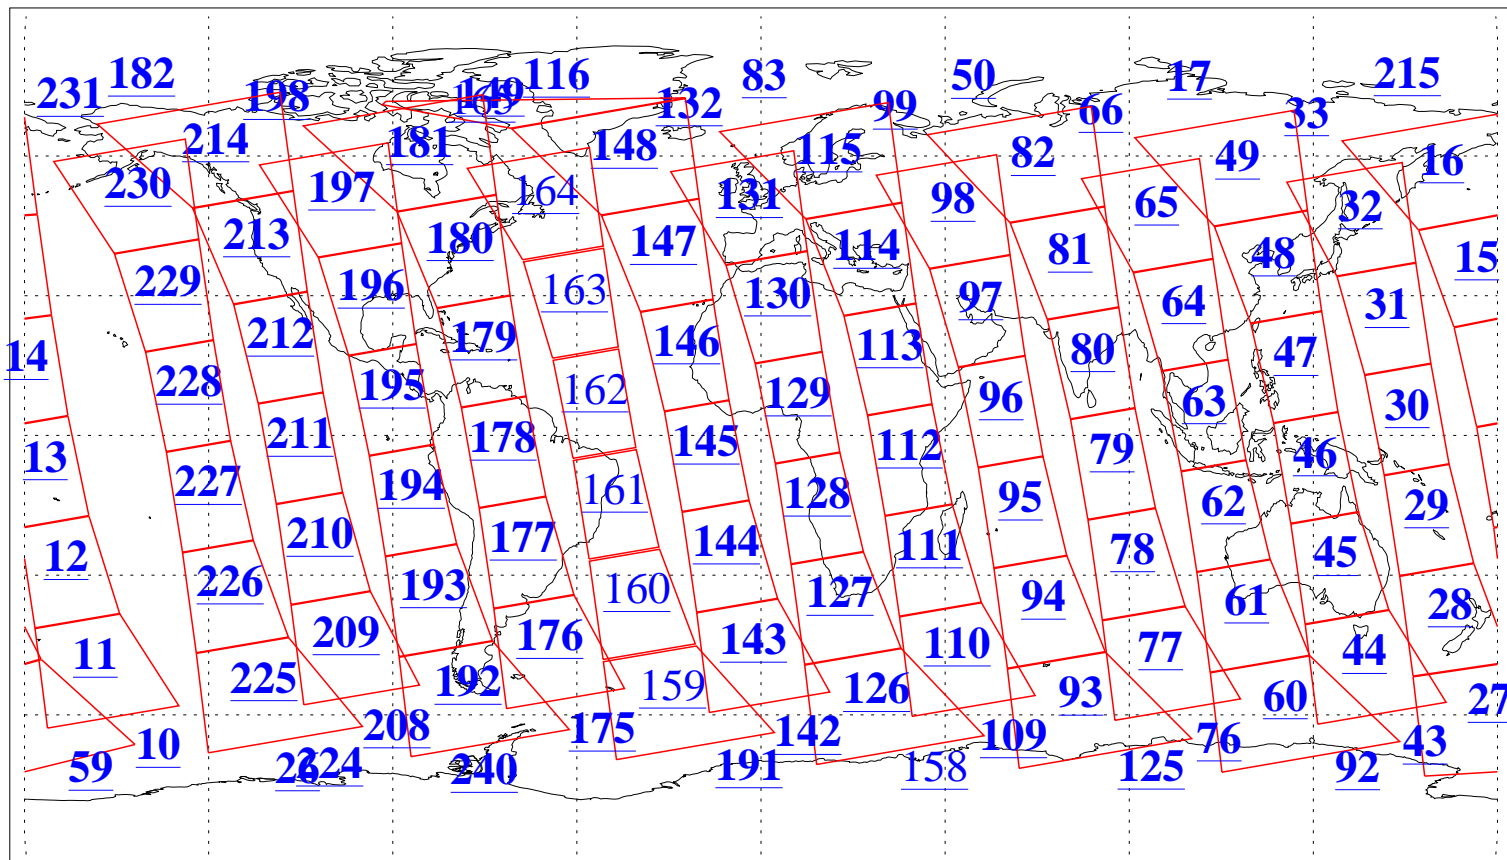

L1B Availability
AMSU Granules: 240
HSB Granules: 0
AIRS Granules: 223

2 May 2018
DoY 122
Aqua Day 5842

Ascending Granules

Descending Granules

Legend: AMSU Available, HSB Available, AIRS Available

L1B Availability
 AMSU Granules: 240
 HSB Granules: 0
 AIRS Granules: 223

2 May 2018
 DoY 122
 Aqua Day 5842

Northern Hemisphere Granules

Southern Hemisphere Granules

Legend: AMSU Available, ~~HSB Available~~, **AIRS Available**