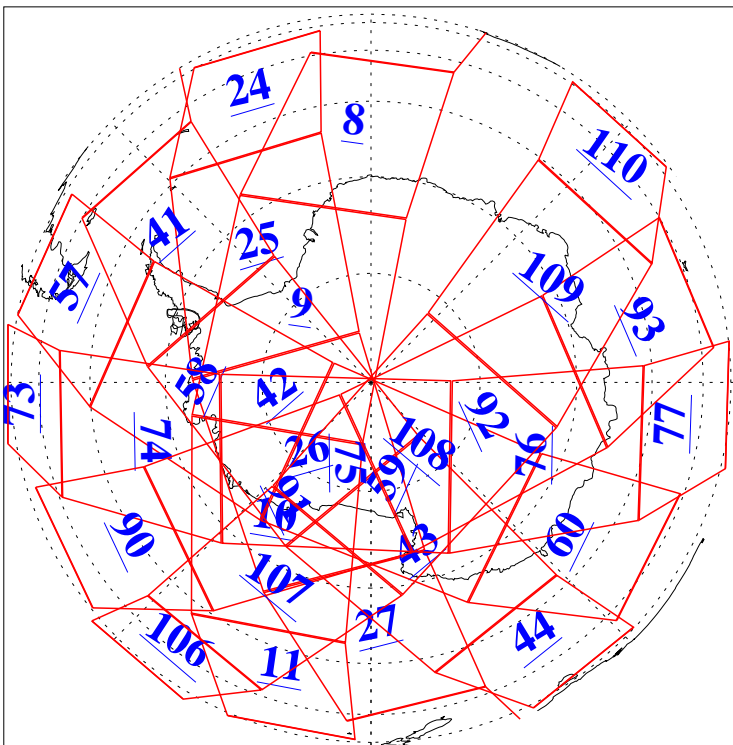

L1B Availability
AMSU Granules: 240
HSB Granules: 0
AIRS Granules: 223

2 May 2018
DoY 122
Aqua Day 5842

Ascending Granules

Descending Granules

Legend: AMSU Available, HSB Available, AIRS Available

L1B Availability
 AMSU Granules: 240
 HSB Granules: 0
 AIRS Granules: 223

2 May 2018
 DoY 122
 Aqua Day 5842

Northern Hemisphere Granules

Southern Hemisphere Granules

Legend: AMSU Available, ~~HSB Available~~, **AIRS Available**