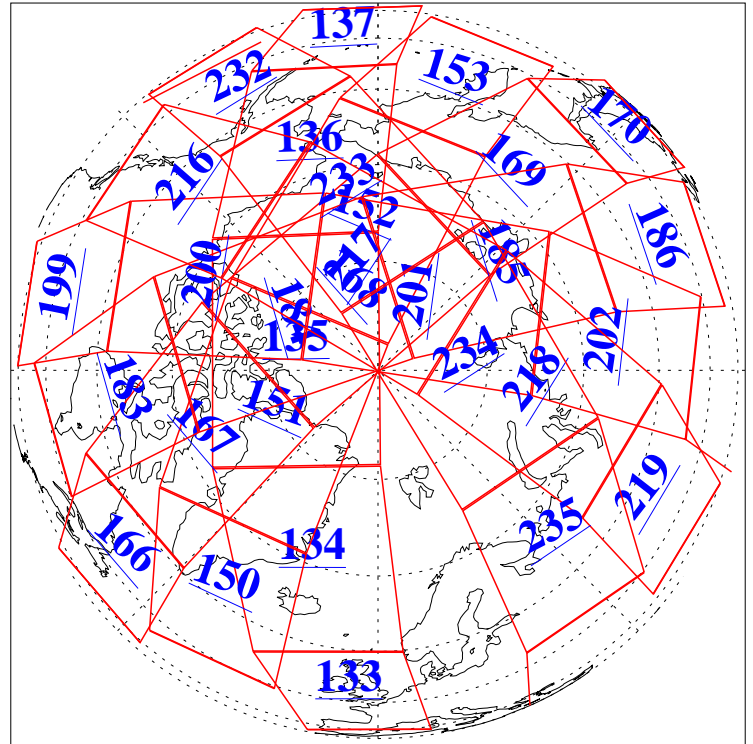

L1B Availability  
AMSU Granules: 240  
HSB Granules: 0  
AIRS Granules: 240

30 Apr 2018  
DoY 120  
Aqua Day 5840

Ascending Granules

Descending Granules

Legend: AMSU Available, HSB Available, AIRS Available

L1B Availability  
 AMSU Granules: 240  
 HSB Granules: 0  
 AIRS Granules: 240

30 Apr 2018  
 DoY 120  
 Aqua Day 5840

Northern Hemisphere Granules

Southern Hemisphere Granules

Legend: AMSU Available, HSB Available, AIRS Available