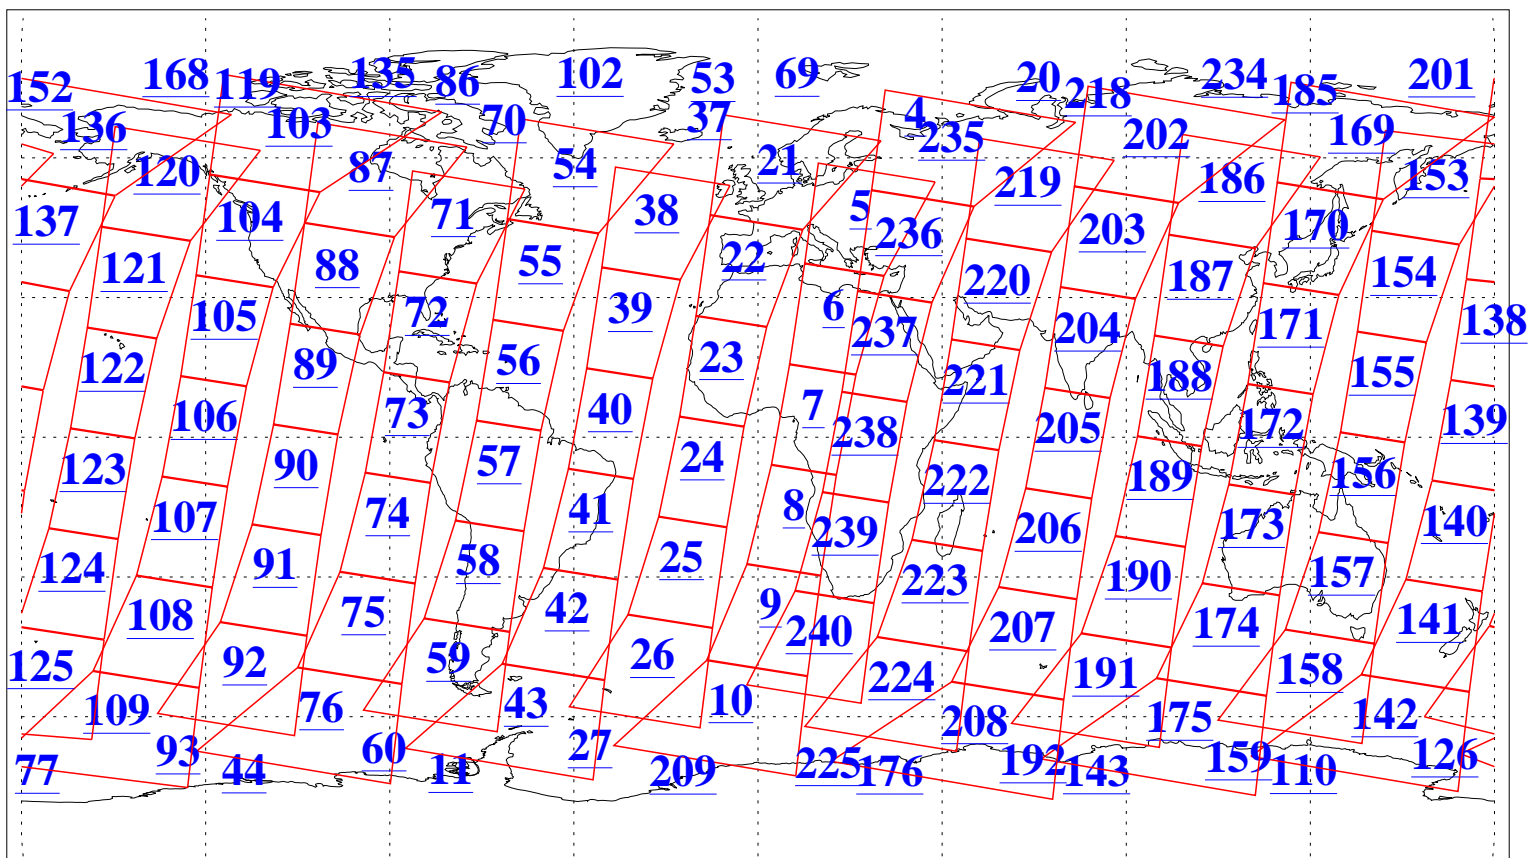

L1B Availability  
AMSU Granules: 240  
HSB Granules: 0  
AIRS Granules: 240

30 Apr 2018  
DoY 120  
Aqua Day 5840  
Granules: 1 to 120

Granules: 121 to 240

Legend: AMSU Available, HSB Available, AIRS Available

L1B Availability  
AMSU Granules: 240  
HSB Granules: 0  
AIRS Granules: 240

30 Apr 2018  
DoY 120  
Aqua Day 5840

Ascending Granules

Descending Granules

Legend: AMSU Available, HSB Available, AIRS Available

L1B Availability  
 AMSU Granules: 240  
 HSB Granules: 0  
 AIRS Granules: 240

30 Apr 2018  
 DoY 120  
 Aqua Day 5840

Northern Hemisphere Granules

Southern Hemisphere Granules

Legend: AMSU Available, HSB Available, AIRS Available