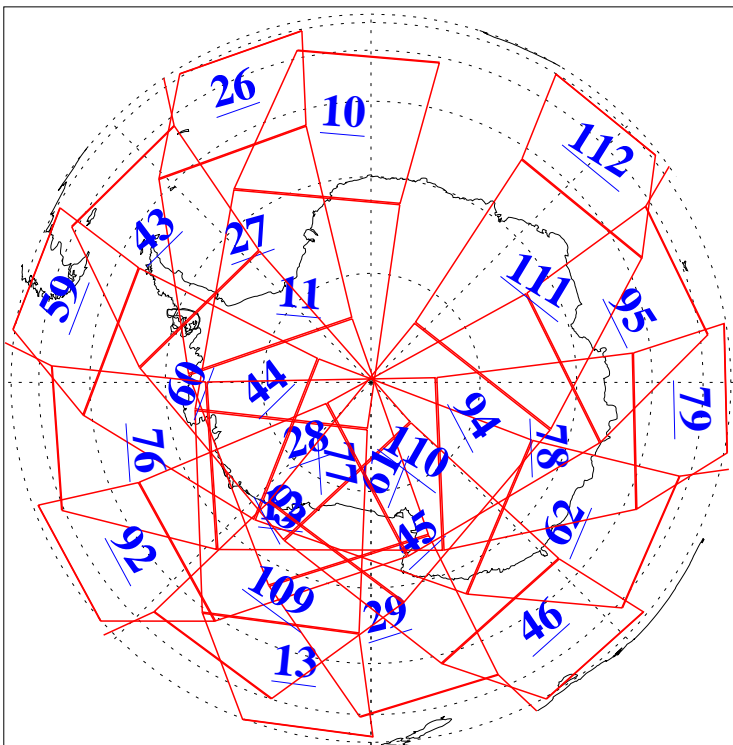

L1B Availability  
AMSU Granules: 240  
HSB Granules: 0  
AIRS Granules: 240

30 Apr 2018  
DoY 120  
Aqua Day 5840  
Granules: 1 to 120

Granules: 121 to 240

Legend: AMSU Available, HSB Available, AIRS Available

L1B Availability  
AMSU Granules: 240  
HSB Granules: 0  
AIRS Granules: 240

30 Apr 2018  
DoY 120  
Aqua Day 5840

Ascending Granules

Descending Granules

Legend: AMSU Available, HSB Available, AIRS Available

L1B Availability  
 AMSU Granules: 240  
 HSB Granules: 0  
 AIRS Granules: 240

30 Apr 2018  
 DoY 120  
 Aqua Day 5840

Northern Hemisphere Granules

Southern Hemisphere Granules

Legend: AMSU Available, HSB Available, AIRS Available