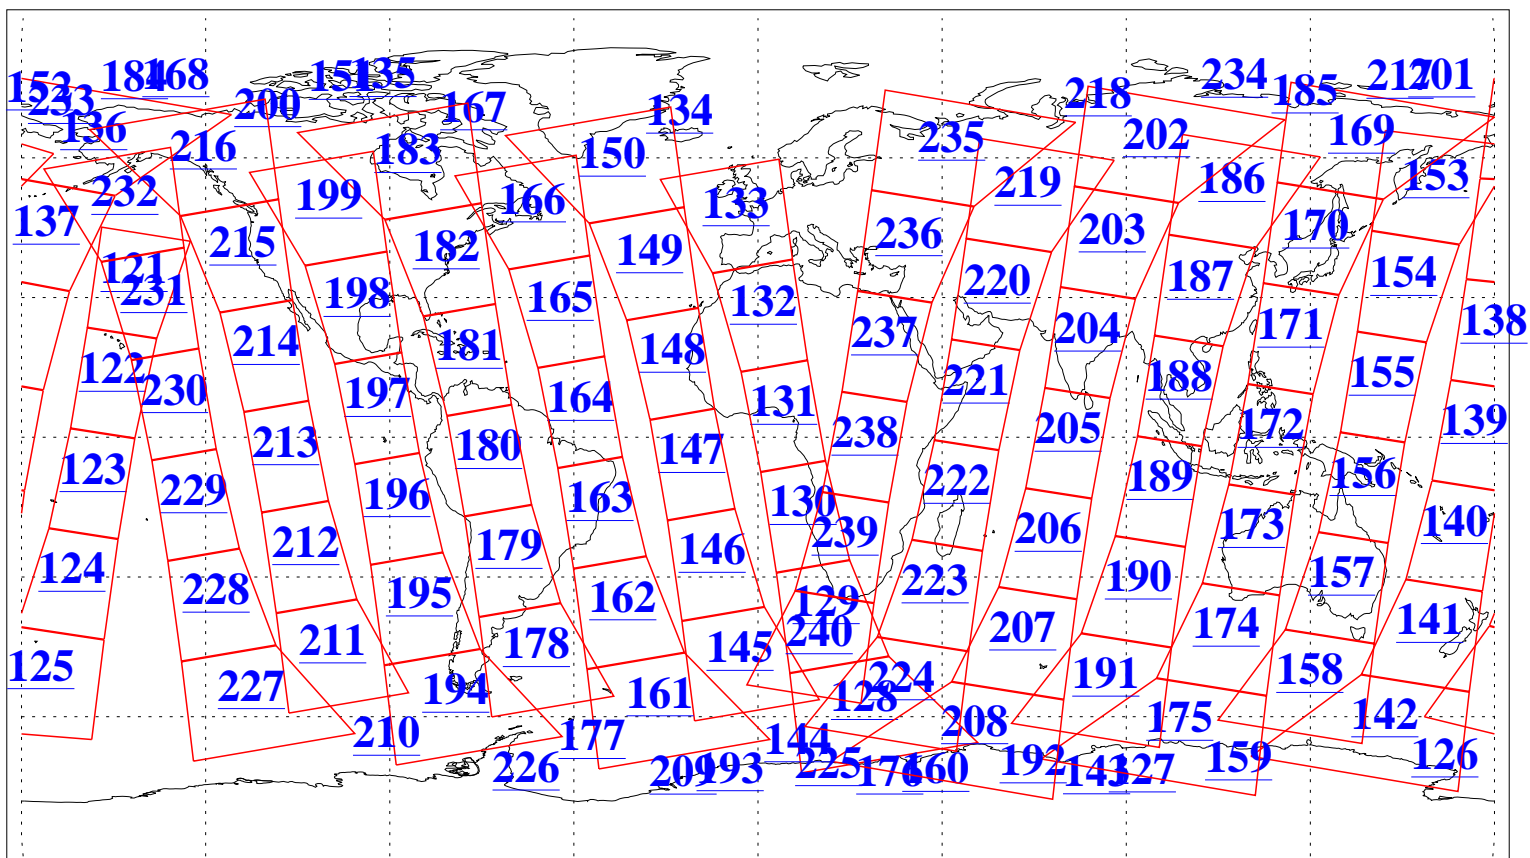

L1B Availability  
AMSU Granules: 240  
HSB Granules: 0  
AIRS Granules: 240

30 Apr 2018  
DoY 120  
Aqua Day 5840  
Granules: 1 to 120

Granules: 121 to 240

Legend: AMSU Available, HSB Available, AIRS Available

L1B Availability  
AMSU Granules: 240  
HSB Granules: 0  
AIRS Granules: 240

30 Apr 2018  
DoY 120  
Aqua Day 5840

Ascending Granules

Descending Granules

Legend: AMSU Available, HSB Available, AIRS Available

L1B Availability  
 AMSU Granules: 240  
 HSB Granules: 0  
 AIRS Granules: 240

30 Apr 2018  
 DoY 120  
 Aqua Day 5840

Northern Hemisphere Granules

Southern Hemisphere Granules

Legend: AMSU Available, HSB Available, AIRS Available