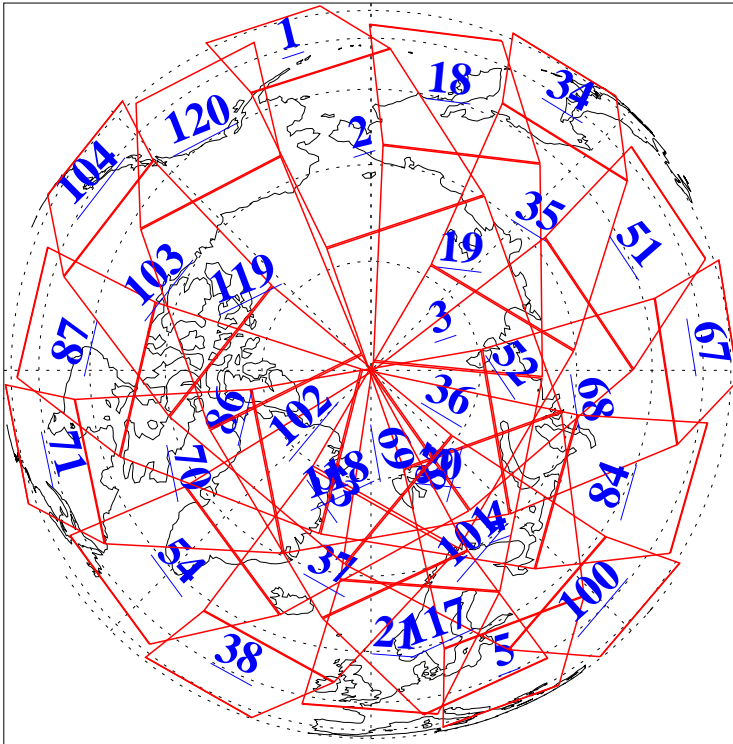

L1B Availability  
AMSU Granules: 240  
HSB Granules: 0  
AIRS Granules: 240

30 Apr 2018  
DoY 120  
Aqua Day 5840  
Granules: 1 to 120

Granules: 121 to 240

Legend: AMSU Available, HSB Available, AIRS Available

L1B Availability  
AMSU Granules: 240  
HSB Granules: 0  
AIRS Granules: 240

30 Apr 2018  
DoY 120  
Aqua Day 5840

Ascending Granules

Descending Granules

Legend: AMSU Available, HSB Available, AIRS Available

L1B Availability  
 AMSU Granules: 240  
 HSB Granules: 0  
 AIRS Granules: 240

30 Apr 2018  
 DoY 120  
 Aqua Day 5840

Northern Hemisphere Granules

Southern Hemisphere Granules

Legend: AMSU Available, HSB Available, AIRS Available