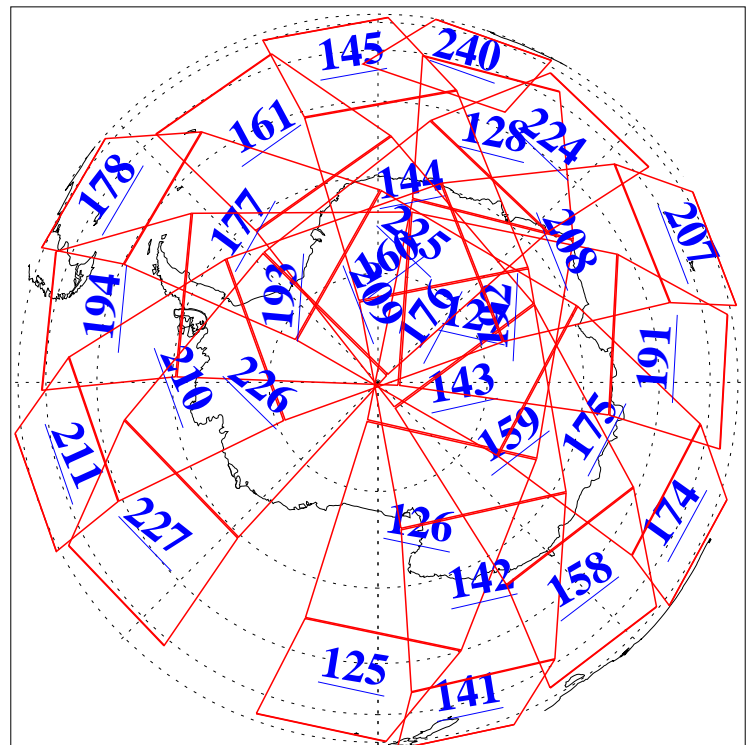

L1B Availability  
AMSU Granules: 240  
HSB Granules: 0  
AIRS Granules: 240

30 Apr 2018  
DoY 120  
Aqua Day 5840  
Granules: 1 to 120

Granules: 121 to 240

Legend: AMSU Available, HSB Available, AIRS Available

L1B Availability  
AMSU Granules: 240  
HSB Granules: 0  
AIRS Granules: 240

30 Apr 2018  
DoY 120  
Aqua Day 5840

Ascending Granules

Descending Granules

Legend: AMSU Available, HSB Available, AIRS Available

L1B Availability  
 AMSU Granules: 240  
 HSB Granules: 0  
 AIRS Granules: 240

30 Apr 2018  
 DoY 120  
 Aqua Day 5840

Northern Hemisphere Granules

Southern Hemisphere Granules

Legend: AMSU Available, HSB Available, AIRS Available