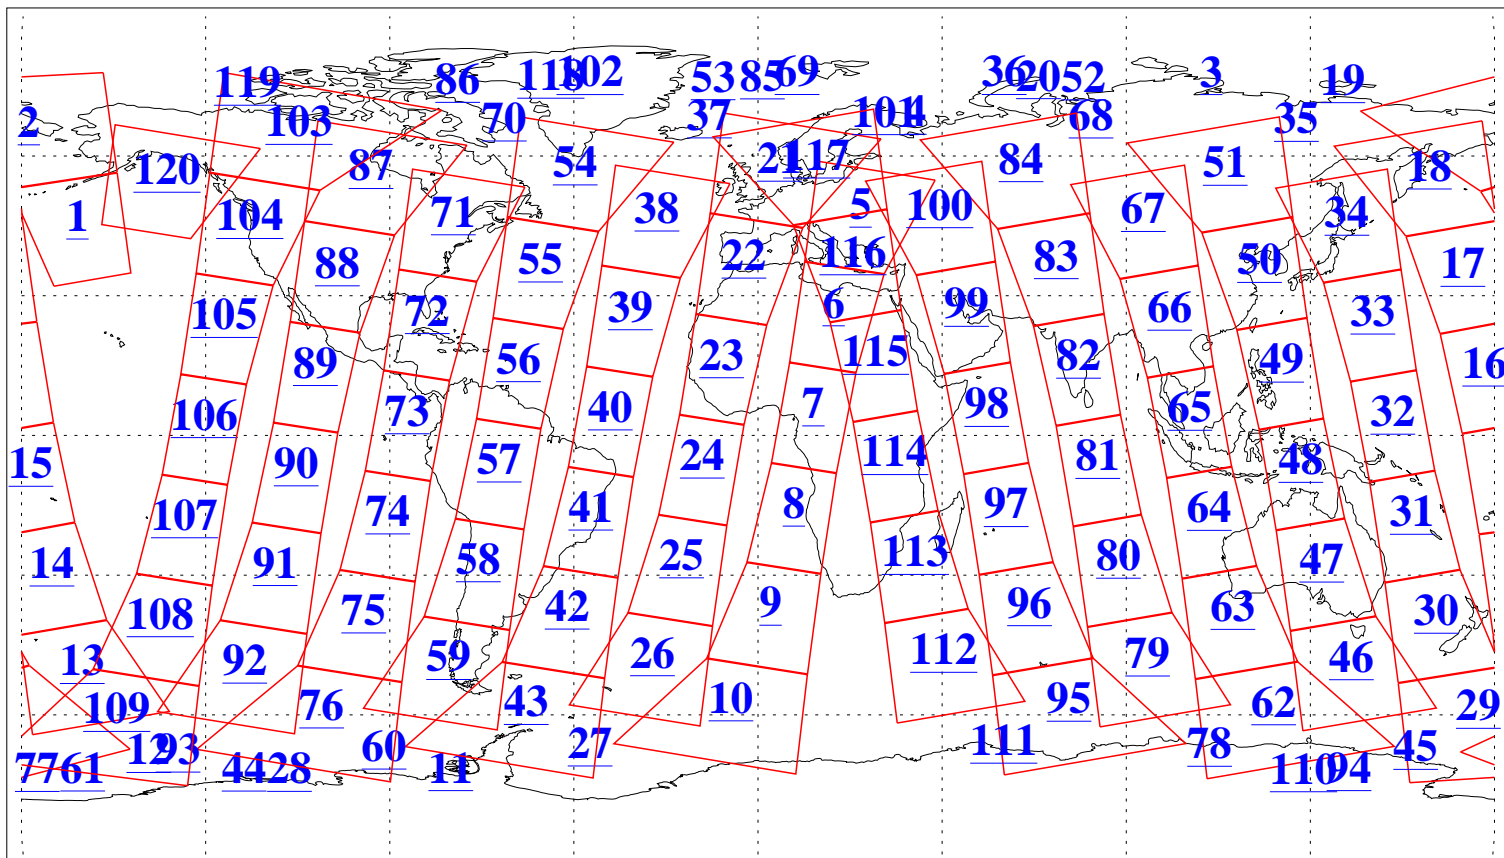

L1B Availability  
AMSU Granules: 240  
HSB Granules: 0  
AIRS Granules: 240

30 Apr 2018  
DoY 120  
Aqua Day 5840  
Granules: 1 to 120

Granules: 121 to 240

Legend: AMSU Available, HSB Available, AIRS Available

L1B Availability  
AMSU Granules: 240  
HSB Granules: 0  
AIRS Granules: 240

30 Apr 2018  
DoY 120  
Aqua Day 5840

Ascending Granules

Descending Granules

Legend: AMSU Available, HSB Available, AIRS Available

L1B Availability  
 AMSU Granules: 240  
 HSB Granules: 0  
 AIRS Granules: 240

30 Apr 2018  
 DoY 120  
 Aqua Day 5840

Northern Hemisphere Granules

Southern Hemisphere Granules

Legend: AMSU Available, HSB Available, AIRS Available