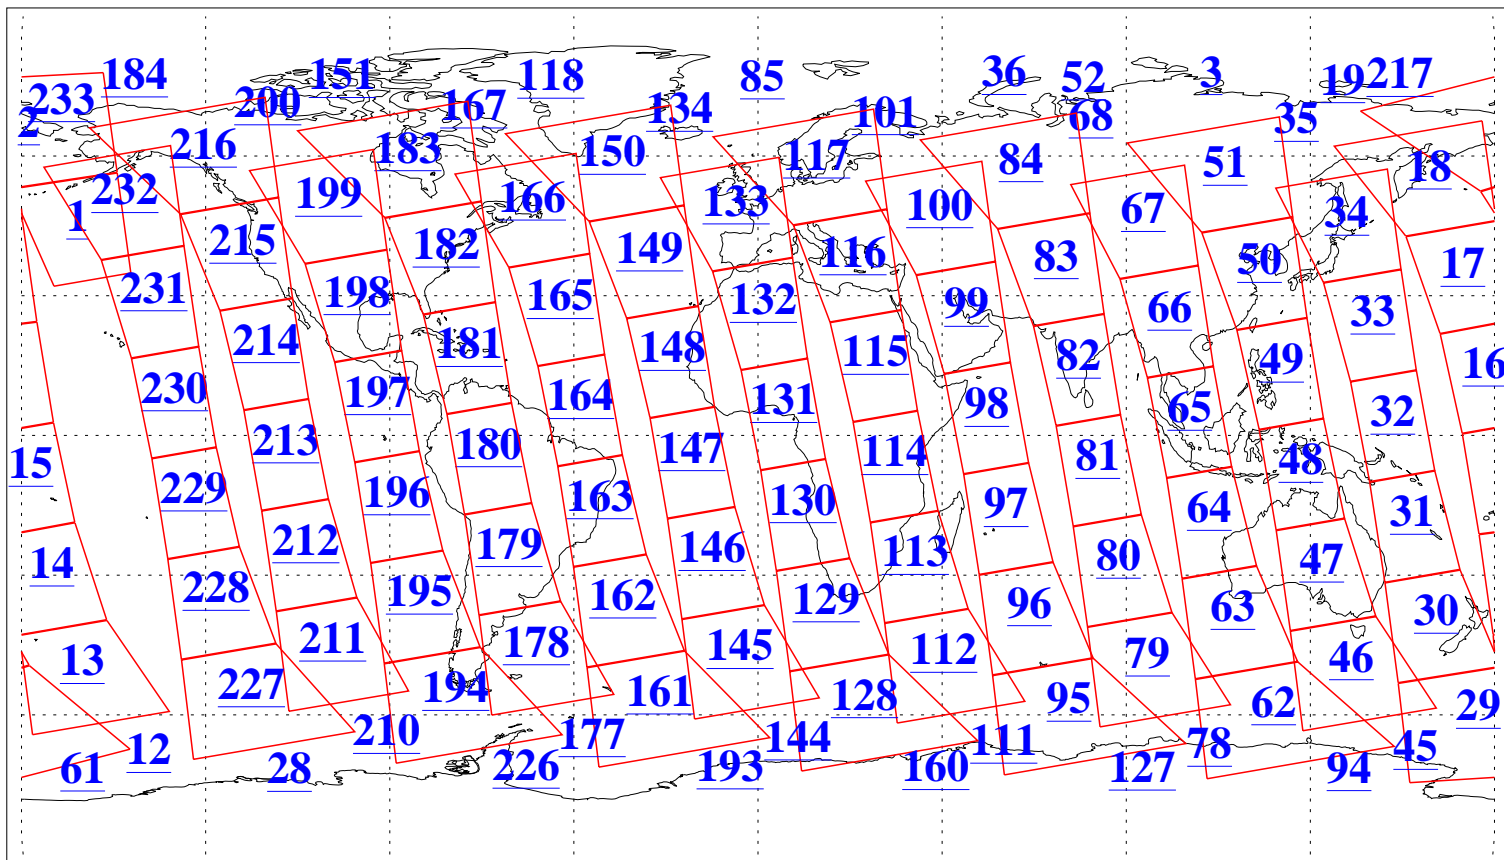

L1B Availability  
AMSU Granules: 240  
HSB Granules: 0  
AIRS Granules: 240

30 Apr 2018  
DoY 120  
Aqua Day 5840  
Granules: 1 to 120

Granules: 121 to 240

Legend: AMSU Available, HSB Available, AIRS Available

L1B Availability  
AMSU Granules: 240  
HSB Granules: 0  
AIRS Granules: 240

30 Apr 2018  
DoY 120  
Aqua Day 5840

Ascending Granules

Descending Granules

Legend: AMSU Available, HSB Available, AIRS Available

L1B Availability  
 AMSU Granules: 240  
 HSB Granules: 0  
 AIRS Granules: 240

30 Apr 2018  
 DoY 120  
 Aqua Day 5840

Northern Hemisphere Granules

Southern Hemisphere Granules

Legend: AMSU Available, HSB Available, AIRS Available