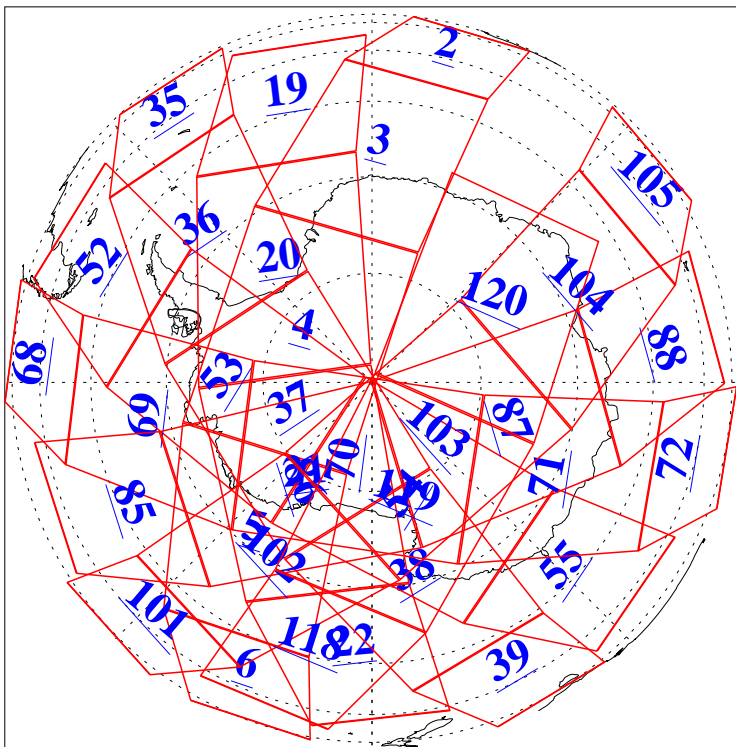

L1B Availability  
AMSU Granules: 240  
HSB Granules: 0  
AIRS Granules: 240

29 Apr 2018  
DoY 119  
Aqua Day 5839  
Granules: 1 to 120

Granules: 121 to 240

Legend: AMSU Available, HSB Available, AIRS Available

L1B Availability  
AMSU Granules: 240  
HSB Granules: 0  
AIRS Granules: 240

29 Apr 2018  
DoY 119  
Aqua Day 5839

Ascending Granules

Descending Granules

Legend: AMSU Available, HSB Available, AIRS Available

L1B Availability  
 AMSU Granules: 240  
 HSB Granules: 0  
 AIRS Granules: 240

29 Apr 2018  
 DoY 119  
 Aqua Day 5839

Northern Hemisphere Granules

Southern Hemisphere Granules

Legend: AMSU Available, HSB Available, AIRS Available