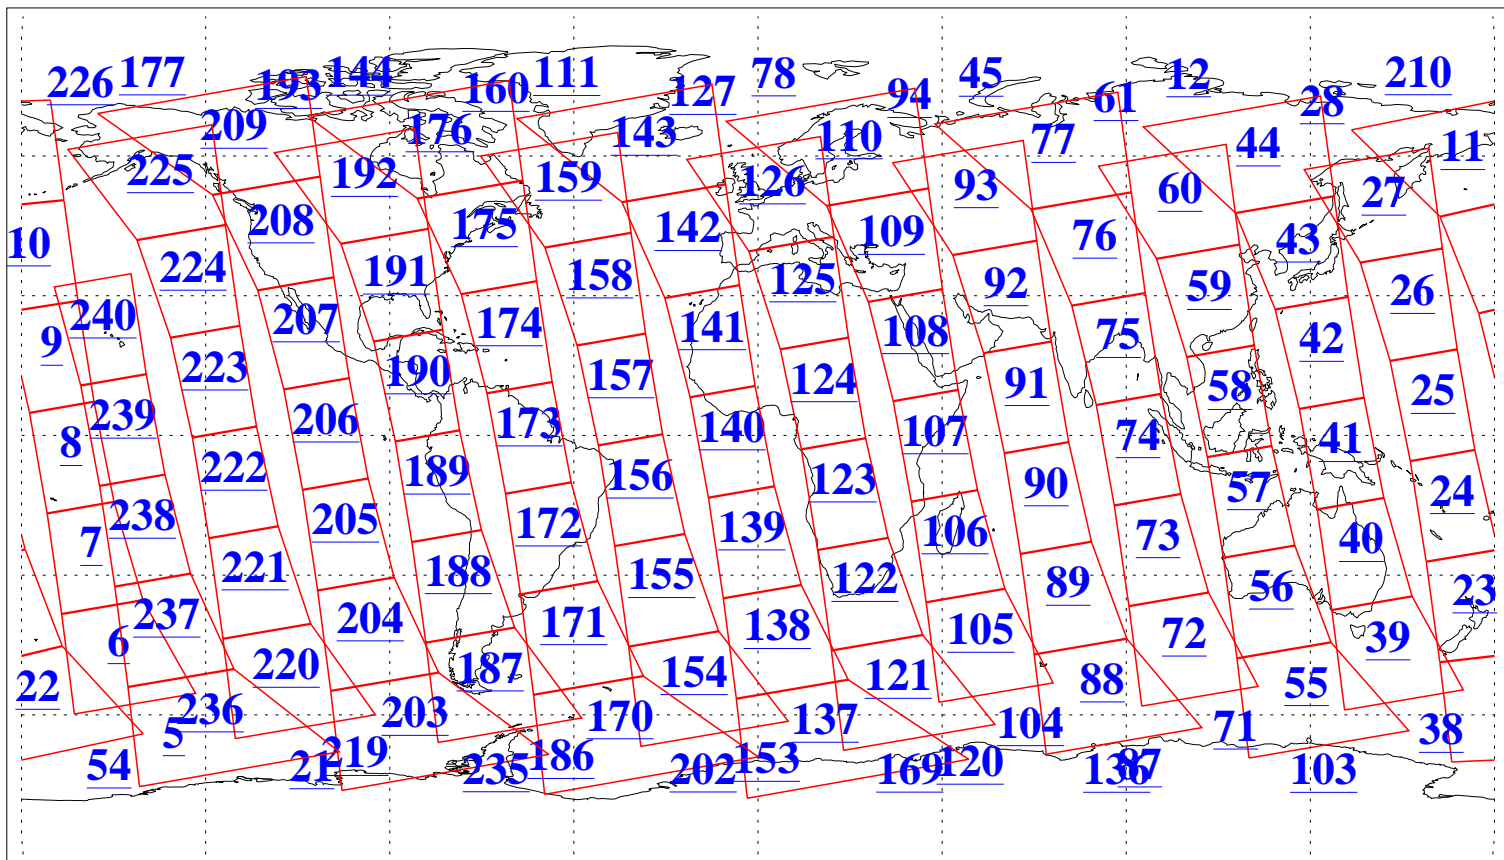

L1B Availability  
AMSU Granules: 240  
HSB Granules: 0  
AIRS Granules: 240

29 Apr 2018  
DoY 119  
Aqua Day 5839  
Granules: 1 to 120

Granules: 121 to 240

Legend: AMSU Available, HSB Available, AIRS Available

L1B Availability  
AMSU Granules: 240  
HSB Granules: 0  
AIRS Granules: 240

29 Apr 2018  
DoY 119  
Aqua Day 5839

Ascending Granules

Descending Granules

Legend: AMSU Available, HSB Available, AIRS Available

L1B Availability  
 AMSU Granules: 240  
 HSB Granules: 0  
 AIRS Granules: 240

29 Apr 2018  
 DoY 119  
 Aqua Day 5839

Northern Hemisphere Granules

Southern Hemisphere Granules

Legend: AMSU Available, HSB Available, AIRS Available