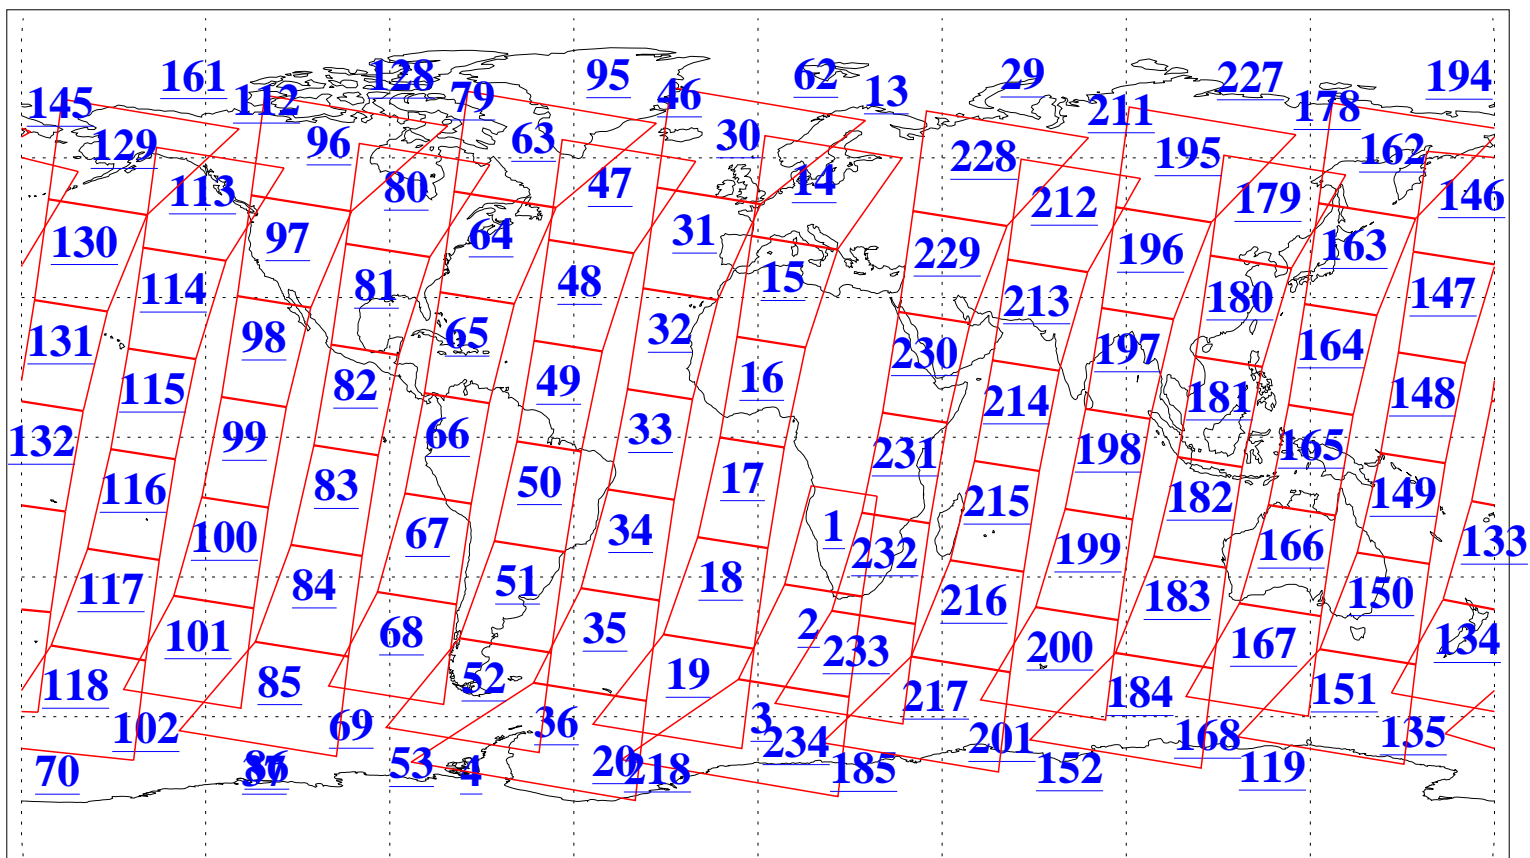

L1B Availability  
AMSU Granules: 240  
HSB Granules: 0  
AIRS Granules: 240

29 Apr 2018  
DoY 119  
Aqua Day 5839  
Granules: 1 to 120

Granules: 121 to 240

Legend: AMSU Available, HSB Available, AIRS Available

L1B Availability  
AMSU Granules: 240  
HSB Granules: 0  
AIRS Granules: 240

29 Apr 2018  
DoY 119  
Aqua Day 5839

Ascending Granules

Descending Granules

Legend: AMSU Available, HSB Available, AIRS Available

L1B Availability  
 AMSU Granules: 240  
 HSB Granules: 0  
 AIRS Granules: 240

29 Apr 2018  
 DoY 119  
 Aqua Day 5839

Northern Hemisphere Granules

Southern Hemisphere Granules

Legend: AMSU Available, HSB Available, AIRS Available