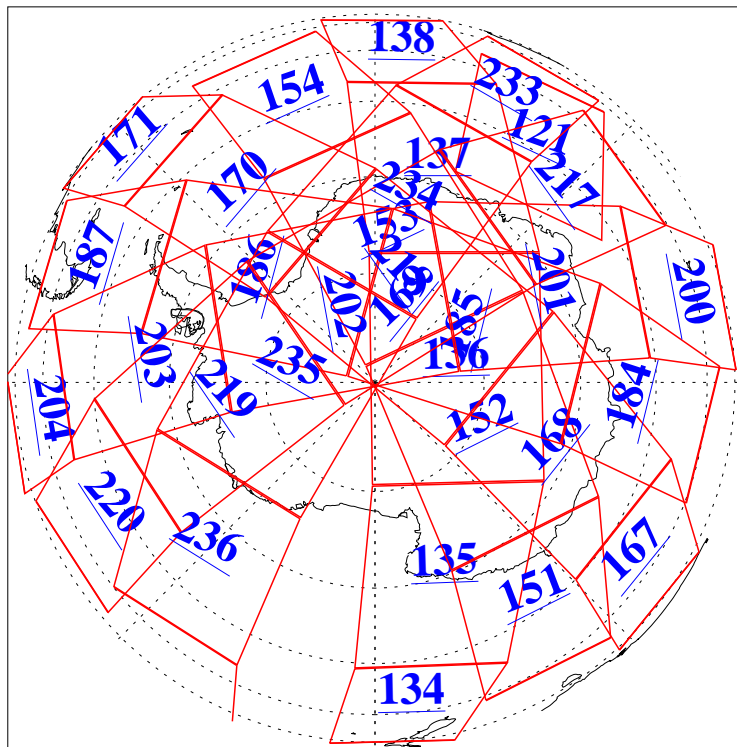

L1B Availability  
AMSU Granules: 240  
HSB Granules: 0  
AIRS Granules: 240

29 Apr 2018  
DoY 119  
Aqua Day 5839  
Granules: 1 to 120

Granules: 121 to 240

Legend: AMSU Available, HSB Available, AIRS Available

L1B Availability  
AMSU Granules: 240  
HSB Granules: 0  
AIRS Granules: 240

29 Apr 2018  
DoY 119  
Aqua Day 5839

Ascending Granules

Descending Granules

Legend: AMSU Available, HSB Available, AIRS Available

L1B Availability  
 AMSU Granules: 240  
 HSB Granules: 0  
 AIRS Granules: 240

29 Apr 2018  
 DoY 119  
 Aqua Day 5839

Northern Hemisphere Granules

Southern Hemisphere Granules

Legend: AMSU Available, HSB Available, AIRS Available