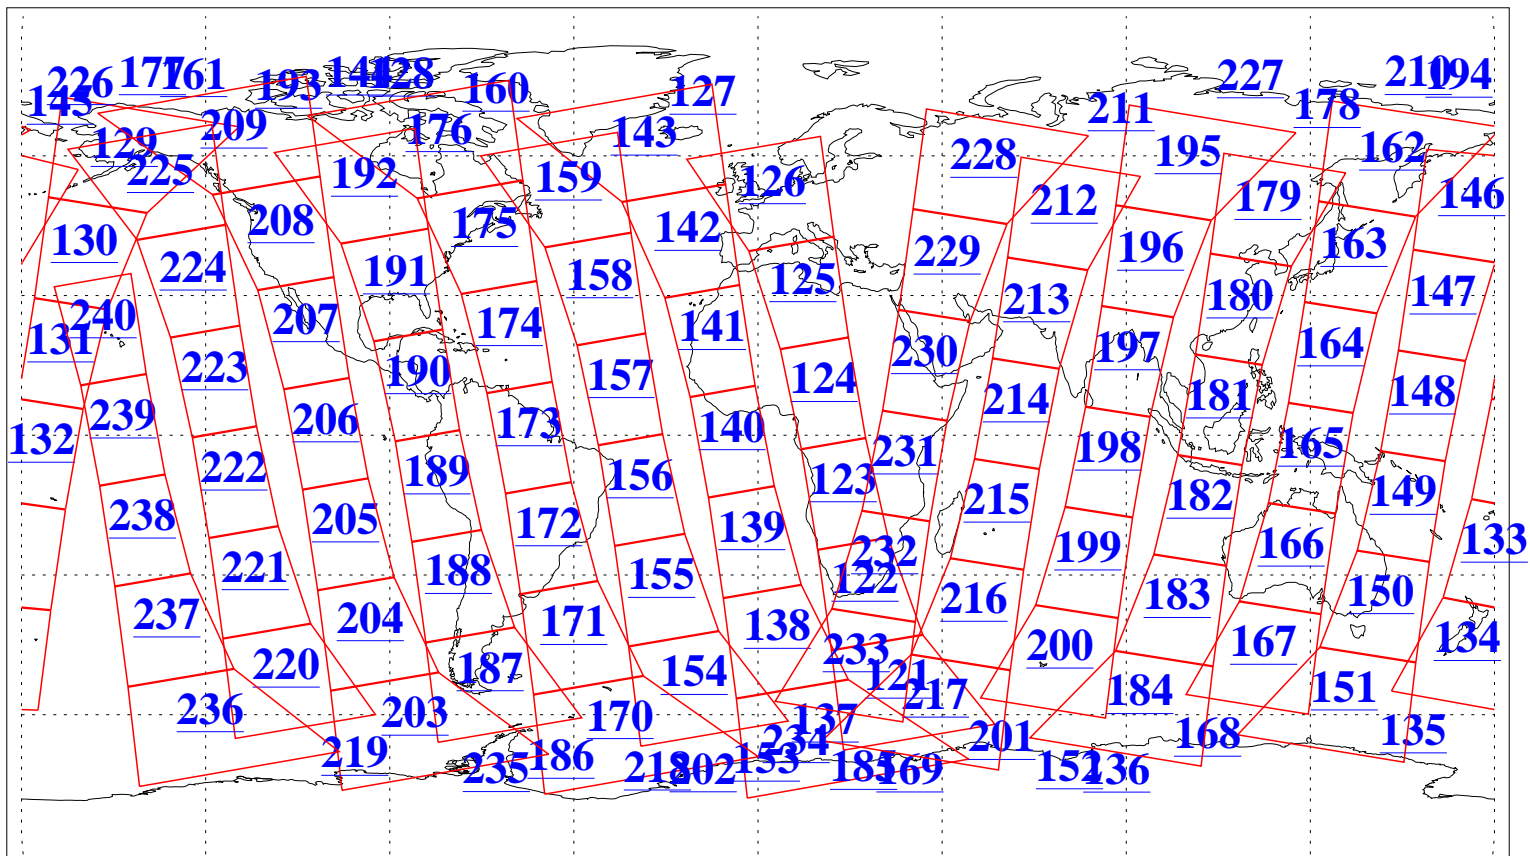

L1B Availability  
AMSU Granules: 240  
HSB Granules: 0  
AIRS Granules: 240

29 Apr 2018  
DoY 119  
Aqua Day 5839  
Granules: 1 to 120

Granules: 121 to 240

Legend: AMSU Available, HSB Available, AIRS Available

L1B Availability  
AMSU Granules: 240  
HSB Granules: 0  
AIRS Granules: 240

29 Apr 2018  
DoY 119  
Aqua Day 5839

Ascending Granules

Descending Granules

Legend: AMSU Available, HSB Available, AIRS Available

L1B Availability  
 AMSU Granules: 240  
 HSB Granules: 0  
 AIRS Granules: 240

29 Apr 2018  
 DoY 119  
 Aqua Day 5839

Northern Hemisphere Granules

Southern Hemisphere Granules

Legend: AMSU Available, HSB Available, AIRS Available