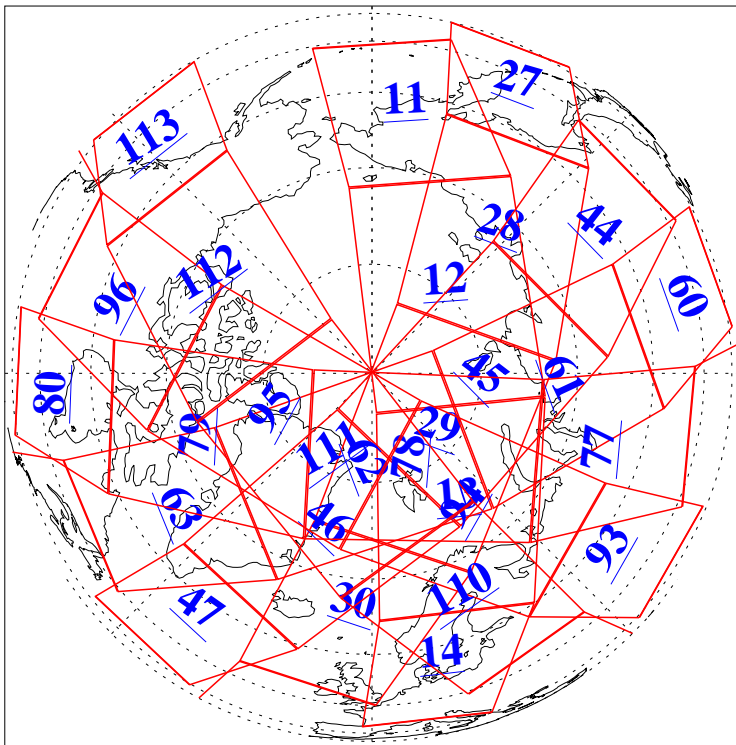

L1B Availability  
AMSU Granules: 240  
HSB Granules: 0  
AIRS Granules: 240

29 Apr 2018  
DoY 119  
Aqua Day 5839  
Granules: 1 to 120

Granules: 121 to 240

Legend: AMSU Available, HSB Available, AIRS Available

L1B Availability  
AMSU Granules: 240  
HSB Granules: 0  
AIRS Granules: 240

29 Apr 2018  
DoY 119  
Aqua Day 5839

Ascending Granules

Descending Granules

Legend: AMSU Available, HSB Available, AIRS Available

L1B Availability  
 AMSU Granules: 240  
 HSB Granules: 0  
 AIRS Granules: 240

29 Apr 2018  
 DoY 119  
 Aqua Day 5839

Northern Hemisphere Granules

Southern Hemisphere Granules

Legend: AMSU Available, HSB Available, AIRS Available