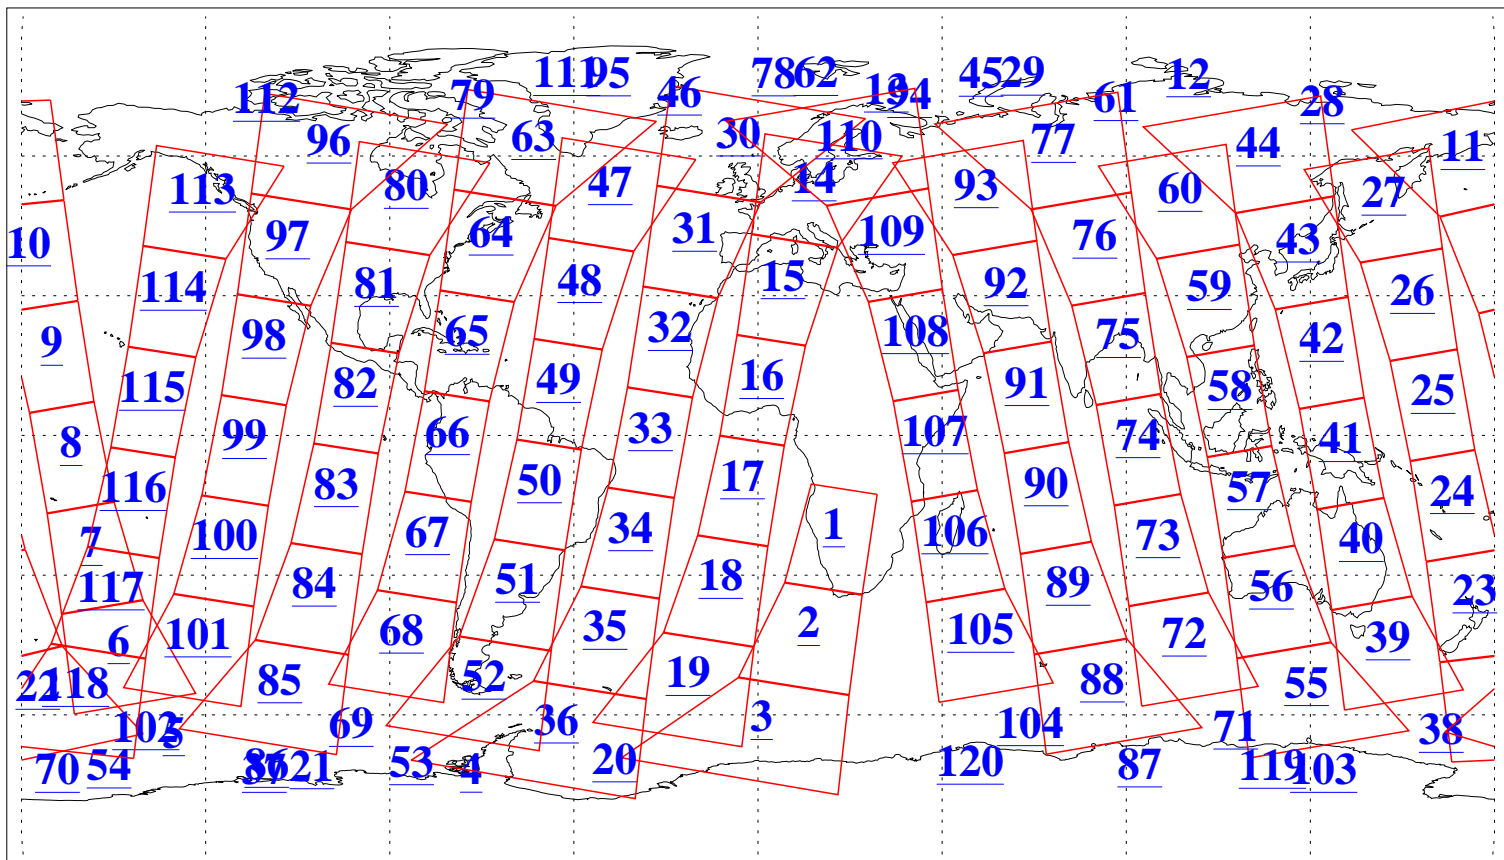

L1B Availability  
AMSU Granules: 240  
HSB Granules: 0  
AIRS Granules: 240

29 Apr 2018  
DoY 119  
Aqua Day 5839  
Granules: 1 to 120

Granules: 121 to 240

Legend: AMSU Available, HSB Available, AIRS Available

L1B Availability  
AMSU Granules: 240  
HSB Granules: 0  
AIRS Granules: 240

29 Apr 2018  
DoY 119  
Aqua Day 5839

Ascending Granules

Descending Granules

Legend: AMSU Available, HSB Available, AIRS Available

L1B Availability  
 AMSU Granules: 240  
 HSB Granules: 0  
 AIRS Granules: 240

29 Apr 2018  
 DoY 119  
 Aqua Day 5839

Northern Hemisphere Granules

Southern Hemisphere Granules

Legend: AMSU Available, HSB Available, AIRS Available