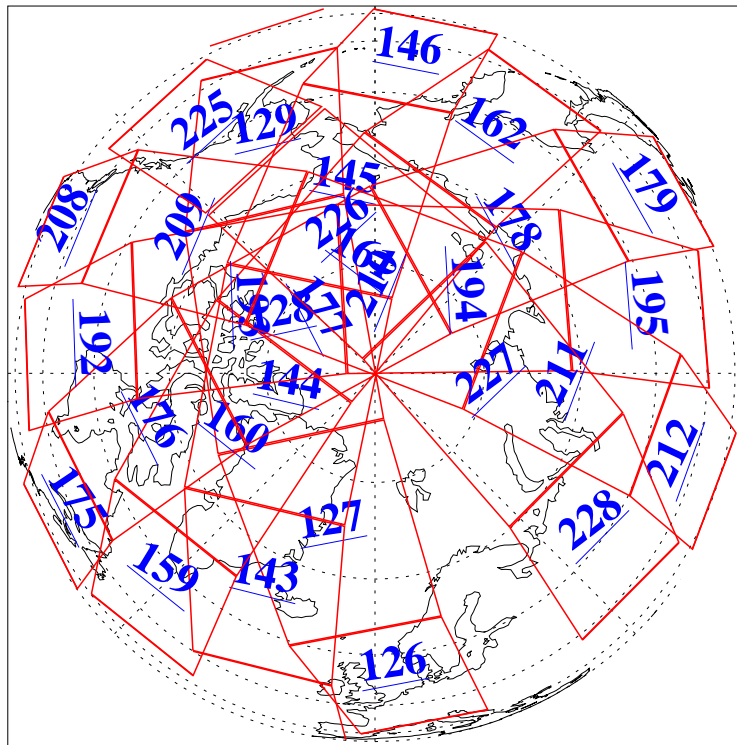

L1B Availability  
AMSU Granules: 240  
HSB Granules: 0  
AIRS Granules: 240

29 Apr 2018  
DoY 119  
Aqua Day 5839  
Granules: 1 to 120

Granules: 121 to 240

Legend: AMSU Available, HSB Available, AIRS Available

L1B Availability  
AMSU Granules: 240  
HSB Granules: 0  
AIRS Granules: 240

29 Apr 2018  
DoY 119  
Aqua Day 5839

Ascending Granules

Descending Granules

Legend: AMSU Available, HSB Available, AIRS Available

L1B Availability  
 AMSU Granules: 240  
 HSB Granules: 0  
 AIRS Granules: 240

29 Apr 2018  
 DoY 119  
 Aqua Day 5839

Northern Hemisphere Granules

Southern Hemisphere Granules

Legend: AMSU Available, HSB Available, AIRS Available