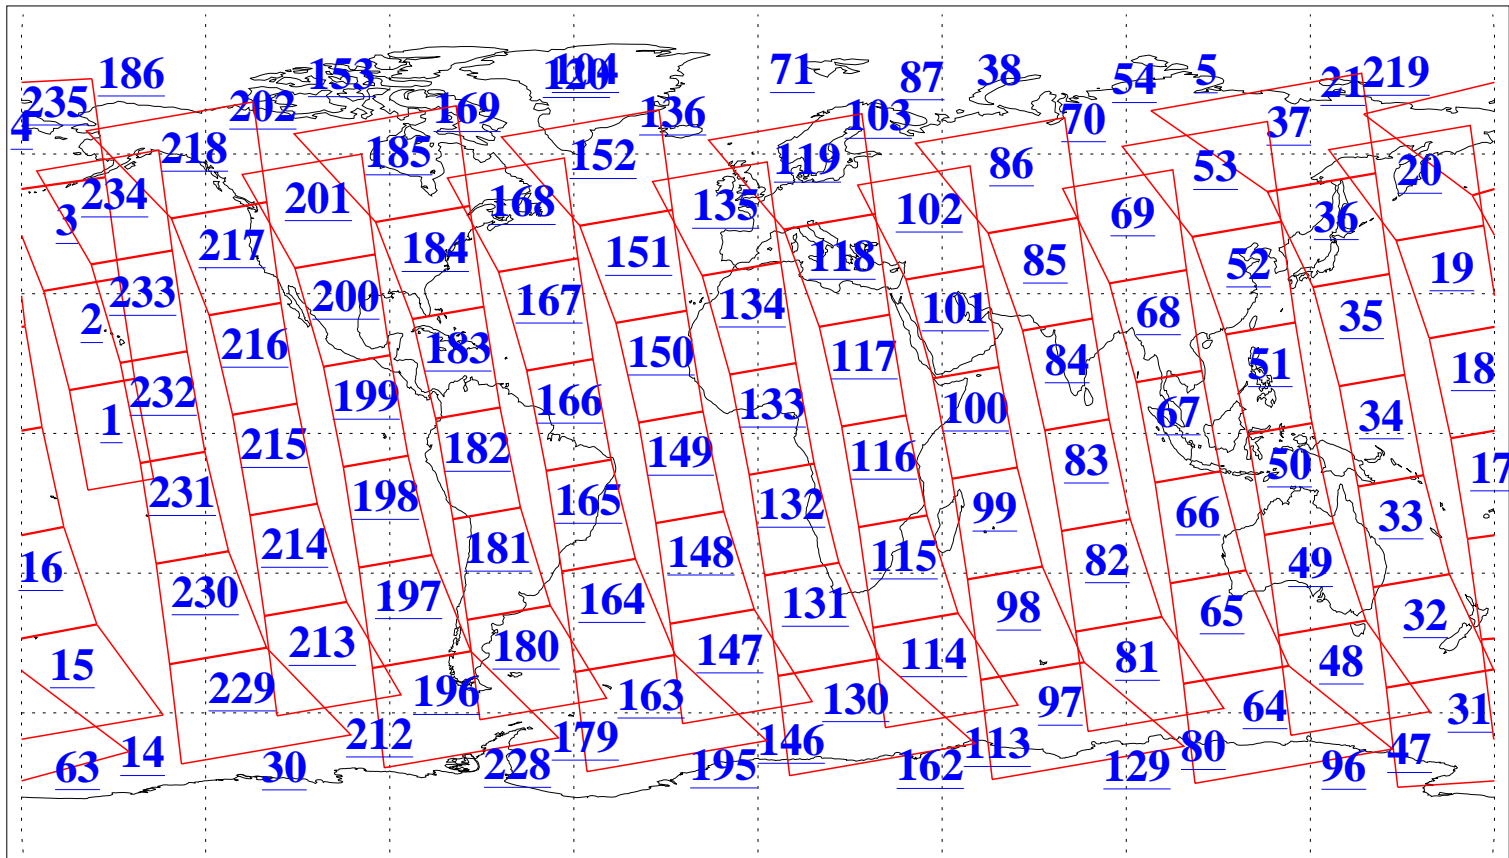

L1B Availability  
AMSU Granules: 239  
HSB Granules: 0  
AIRS Granules: 240

28 Apr 2018  
DoY 118  
Aqua Day 5838  
Granules: 1 to 120

Granules: 121 to 240

Legend: AMSU Available, HSB Available, AIRS Available

L1B Availability  
AMSU Granules: 239  
HSB Granules: 0  
AIRS Granules: 240

28 Apr 2018  
DoY 118  
Aqua Day 5838

Ascending Granules

Descending Granules

Legend: AMSU Available, HSB Available, AIRS Available

L1B Availability  
 AMSU Granules: 239  
 HSB Granules: 0  
 AIRS Granules: 240

28 Apr 2018  
 DoY 118  
 Aqua Day 5838

Northern Hemisphere Granules

Southern Hemisphere Granules

Legend: AMSU Available, HSB Available, AIRS Available