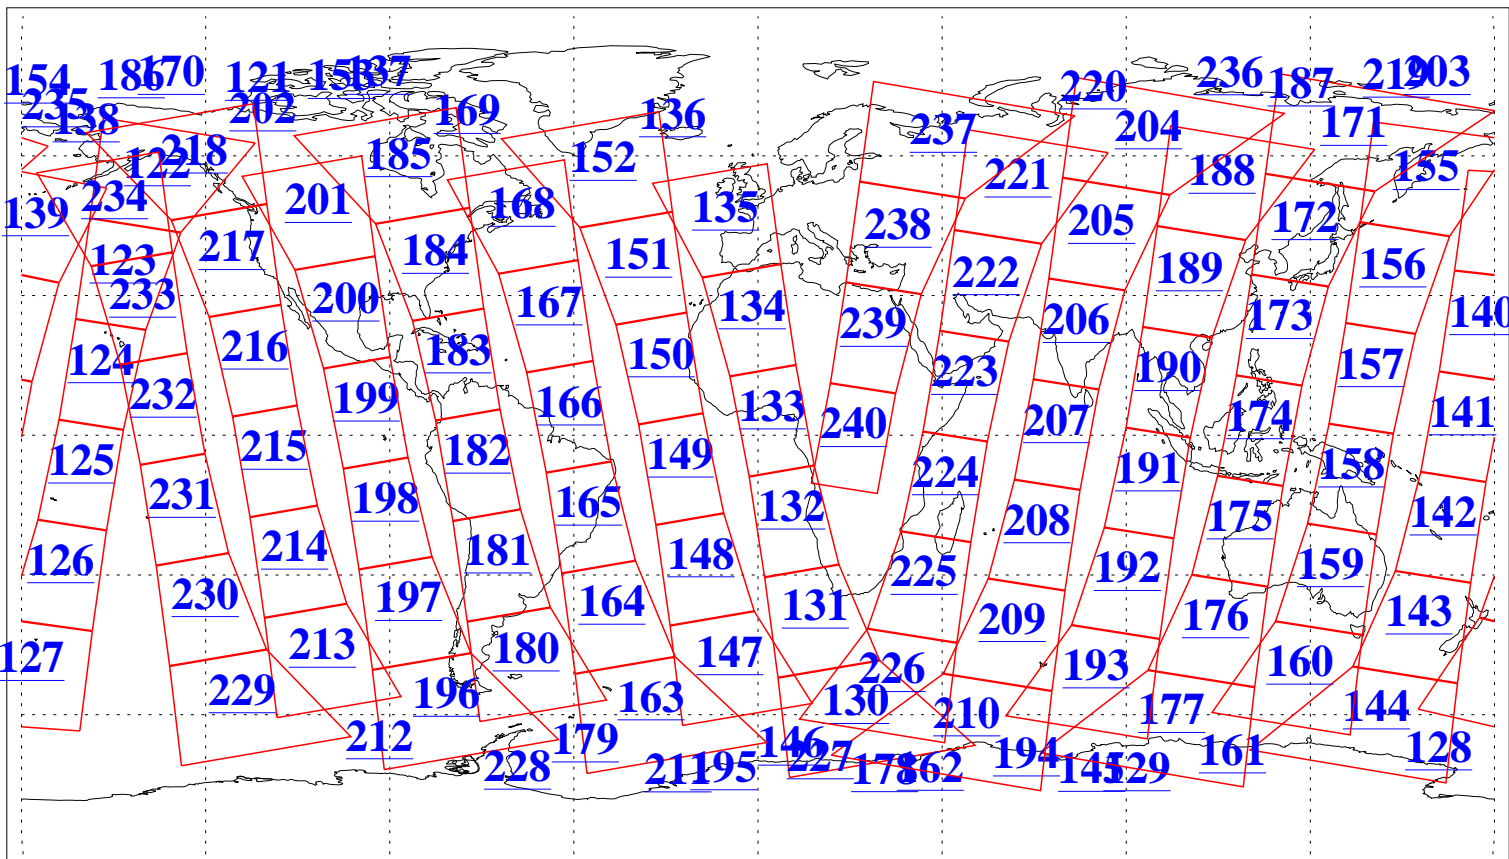

L1B Availability  
AMSU Granules: 239  
HSB Granules: 0  
AIRS Granules: 240

28 Apr 2018  
DoY 118  
Aqua Day 5838  
Granules: 1 to 120

Granules: 121 to 240

Legend: AMSU Available, HSB Available, AIRS Available

L1B Availability  
AMSU Granules: 239  
HSB Granules: 0  
AIRS Granules: 240

28 Apr 2018  
DoY 118  
Aqua Day 5838

Ascending Granules

Descending Granules

Legend: AMSU Available, HSB Available, AIRS Available

L1B Availability  
 AMSU Granules: 239  
 HSB Granules: 0  
 AIRS Granules: 240

28 Apr 2018  
 DoY 118  
 Aqua Day 5838

Northern Hemisphere Granules

Southern Hemisphere Granules

Legend: AMSU Available, HSB Available, AIRS Available