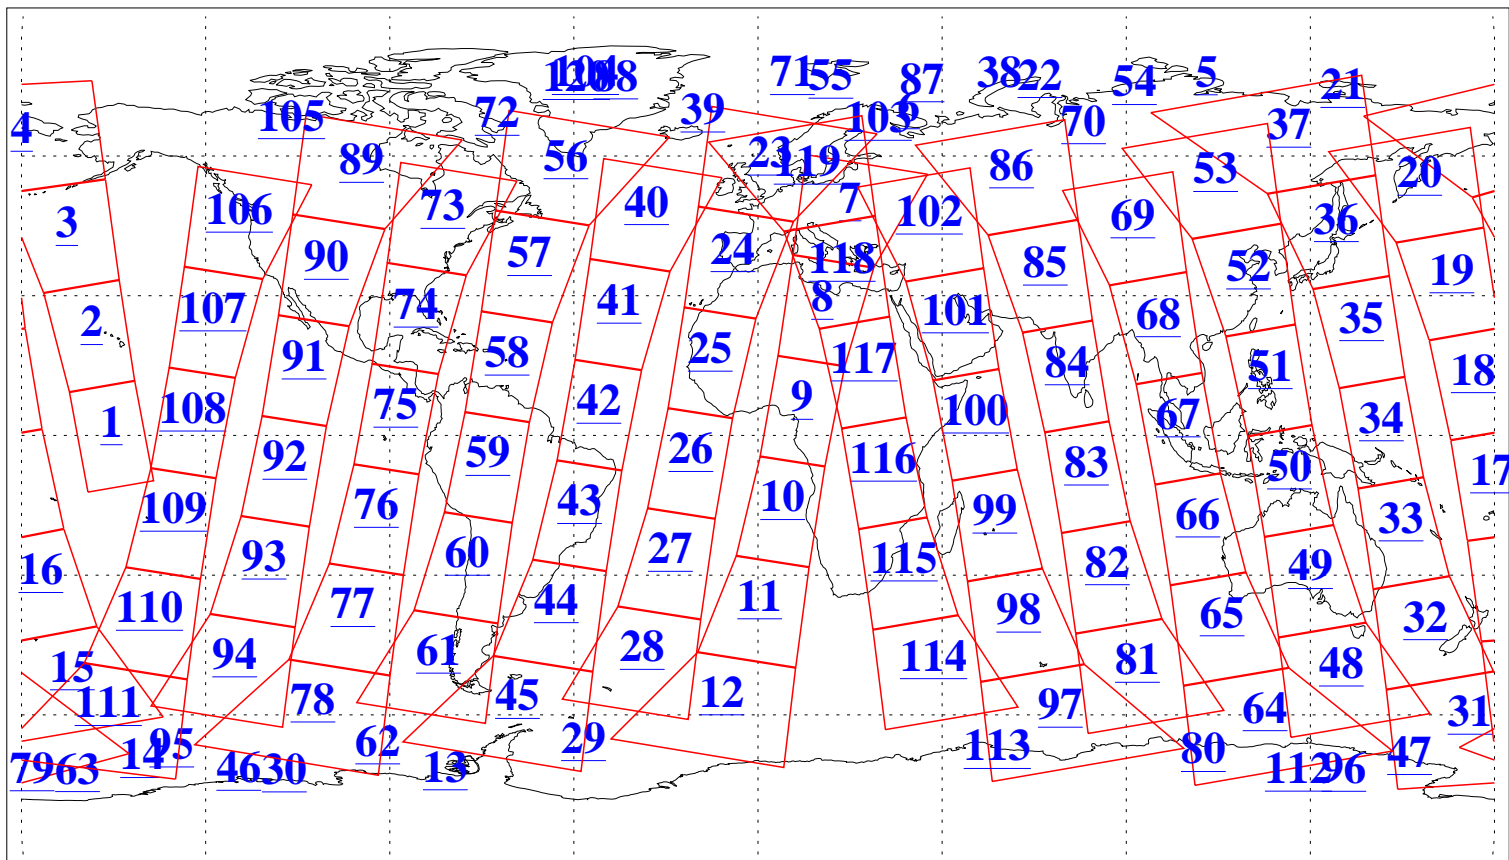

L1B Availability  
AMSU Granules: 239  
HSB Granules: 0  
AIRS Granules: 240

28 Apr 2018  
DoY 118  
Aqua Day 5838  
Granules: 1 to 120

Granules: 121 to 240

Legend: AMSU Available, HSB Available, AIRS Available

L1B Availability  
AMSU Granules: 239  
HSB Granules: 0  
AIRS Granules: 240

28 Apr 2018  
DoY 118  
Aqua Day 5838

Ascending Granules

Descending Granules

Legend: AMSU Available, HSB Available, AIRS Available

L1B Availability  
 AMSU Granules: 239  
 HSB Granules: 0  
 AIRS Granules: 240

28 Apr 2018  
 DoY 118  
 Aqua Day 5838

Northern Hemisphere Granules

Southern Hemisphere Granules

Legend: AMSU Available, HSB Available, AIRS Available