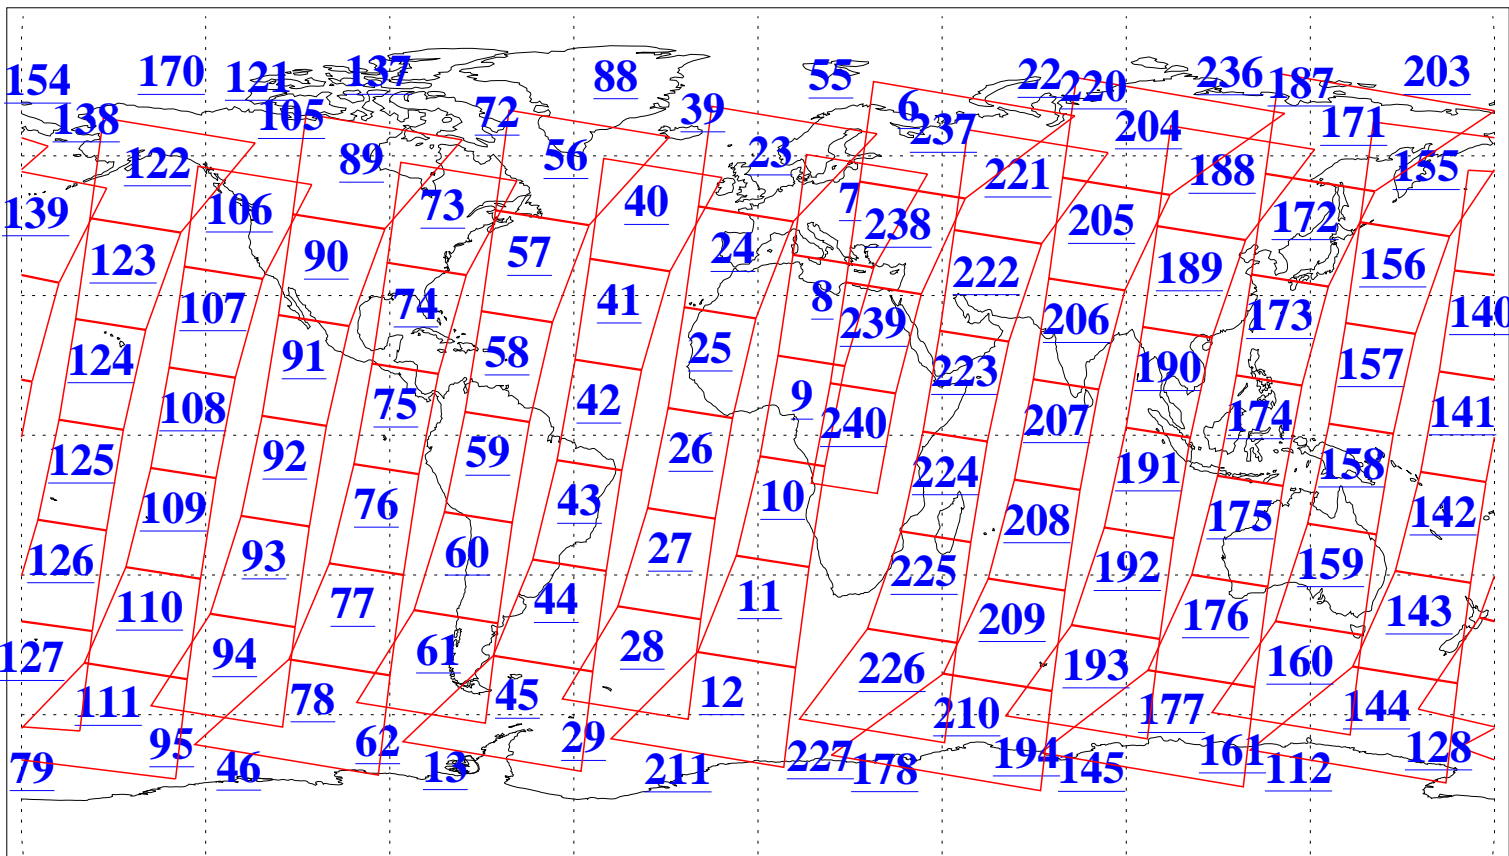

L1B Availability  
AMSU Granules: 239  
HSB Granules: 0  
AIRS Granules: 240

28 Apr 2018  
DoY 118  
Aqua Day 5838  
Granules: 1 to 120

Granules: 121 to 240

Legend: AMSU Available, HSB Available, AIRS Available

L1B Availability  
AMSU Granules: 239  
HSB Granules: 0  
AIRS Granules: 240

28 Apr 2018  
DoY 118  
Aqua Day 5838

Ascending Granules

Descending Granules

Legend: AMSU Available, HSB Available, AIRS Available

L1B Availability  
 AMSU Granules: 239  
 HSB Granules: 0  
 AIRS Granules: 240

28 Apr 2018  
 DoY 118  
 Aqua Day 5838

Northern Hemisphere Granules

Southern Hemisphere Granules

Legend: AMSU Available, HSB Available, AIRS Available