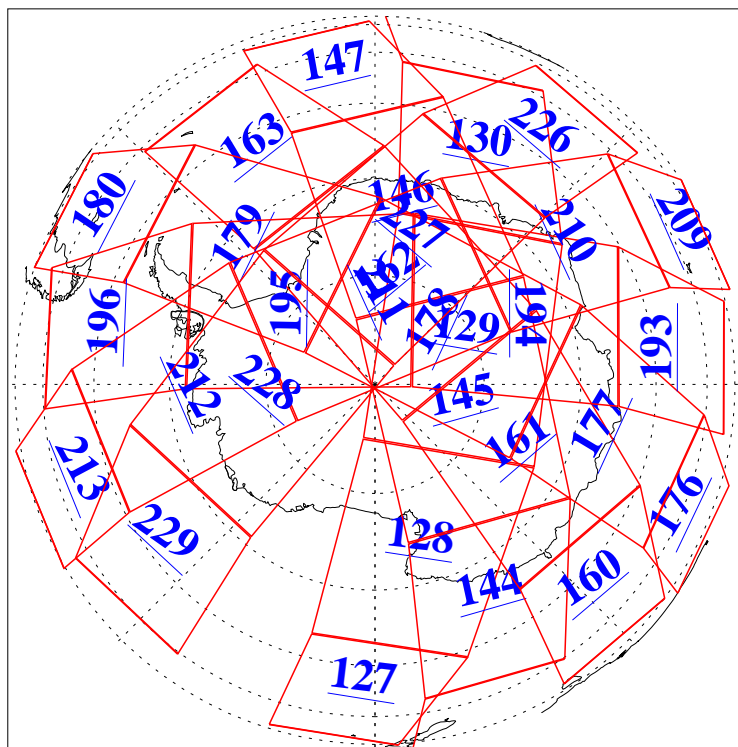

L1B Availability  
AMSU Granules: 239  
HSB Granules: 0  
AIRS Granules: 240

28 Apr 2018  
DoY 118  
Aqua Day 5838  
Granules: 1 to 120

Granules: 121 to 240

Legend: AMSU Available, HSB Available, AIRS Available

L1B Availability  
AMSU Granules: 239  
HSB Granules: 0  
AIRS Granules: 240

28 Apr 2018  
DoY 118  
Aqua Day 5838

Ascending Granules

Descending Granules

Legend: AMSU Available, HSB Available, AIRS Available

L1B Availability  
 AMSU Granules: 239  
 HSB Granules: 0  
 AIRS Granules: 240

28 Apr 2018  
 DoY 118  
 Aqua Day 5838

Northern Hemisphere Granules

Southern Hemisphere Granules

Legend: AMSU Available, HSB Available, AIRS Available