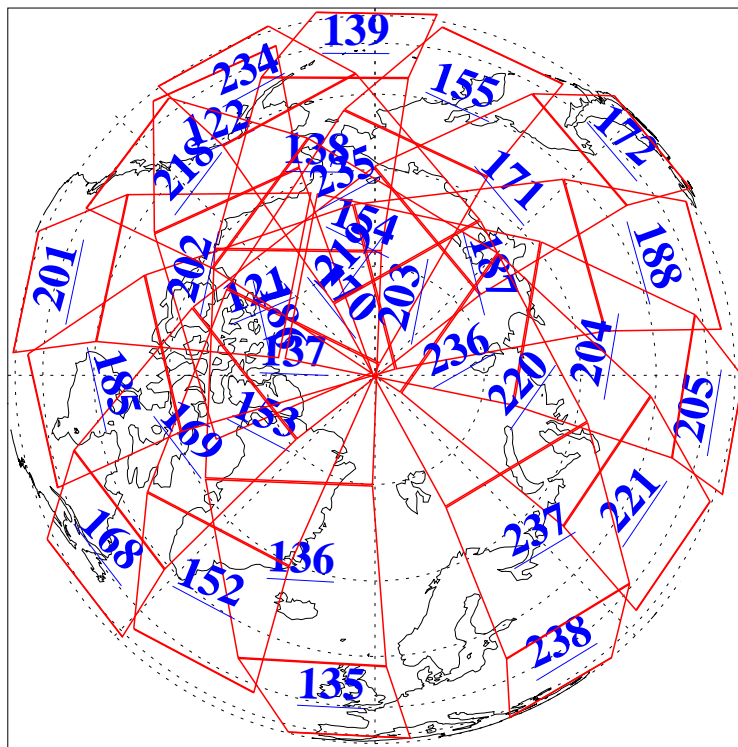

L1B Availability  
AMSU Granules: 239  
HSB Granules: 0  
AIRS Granules: 240

28 Apr 2018  
DoY 118  
Aqua Day 5838  
Granules: 1 to 120

Granules: 121 to 240

Legend: AMSU Available, HSB Available, AIRS Available

L1B Availability  
AMSU Granules: 239  
HSB Granules: 0  
AIRS Granules: 240

28 Apr 2018  
DoY 118  
Aqua Day 5838

Ascending Granules

Descending Granules

Legend: AMSU Available, HSB Available, AIRS Available

L1B Availability  
 AMSU Granules: 239  
 HSB Granules: 0  
 AIRS Granules: 240

28 Apr 2018  
 DoY 118  
 Aqua Day 5838

Northern Hemisphere Granules

Southern Hemisphere Granules

Legend: AMSU Available, HSB Available, AIRS Available