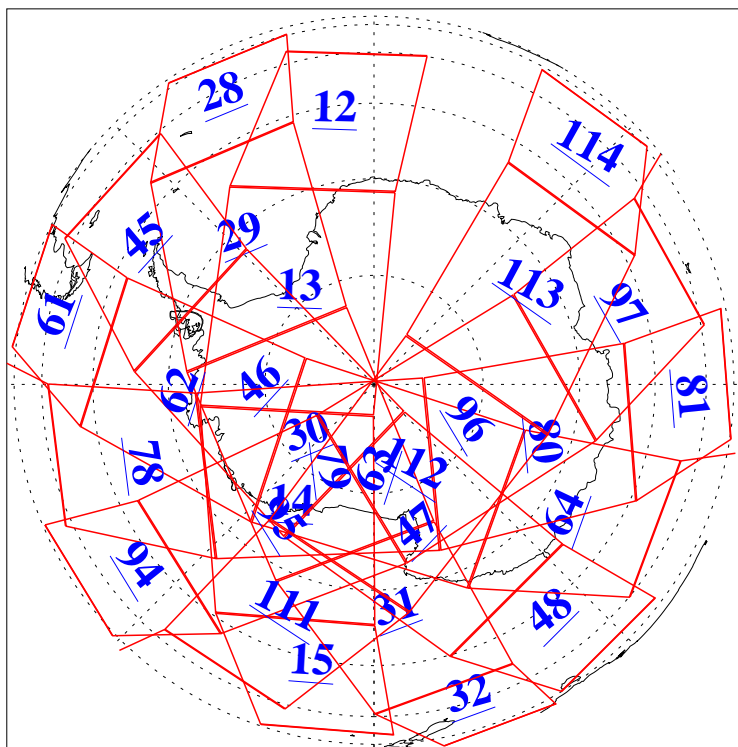

L1B Availability  
AMSU Granules: 239  
HSB Granules: 0  
AIRS Granules: 240

28 Apr 2018  
DoY 118  
Aqua Day 5838  
Granules: 1 to 120

Granules: 121 to 240

Legend: AMSU Available, HSB Available, AIRS Available

L1B Availability  
AMSU Granules: 239  
HSB Granules: 0  
AIRS Granules: 240

28 Apr 2018  
DoY 118  
Aqua Day 5838

Ascending Granules

Descending Granules

Legend: AMSU Available, HSB Available, AIRS Available

L1B Availability  
 AMSU Granules: 239  
 HSB Granules: 0  
 AIRS Granules: 240

28 Apr 2018  
 DoY 118  
 Aqua Day 5838

Northern Hemisphere Granules

Southern Hemisphere Granules

Legend: AMSU Available, HSB Available, AIRS Available