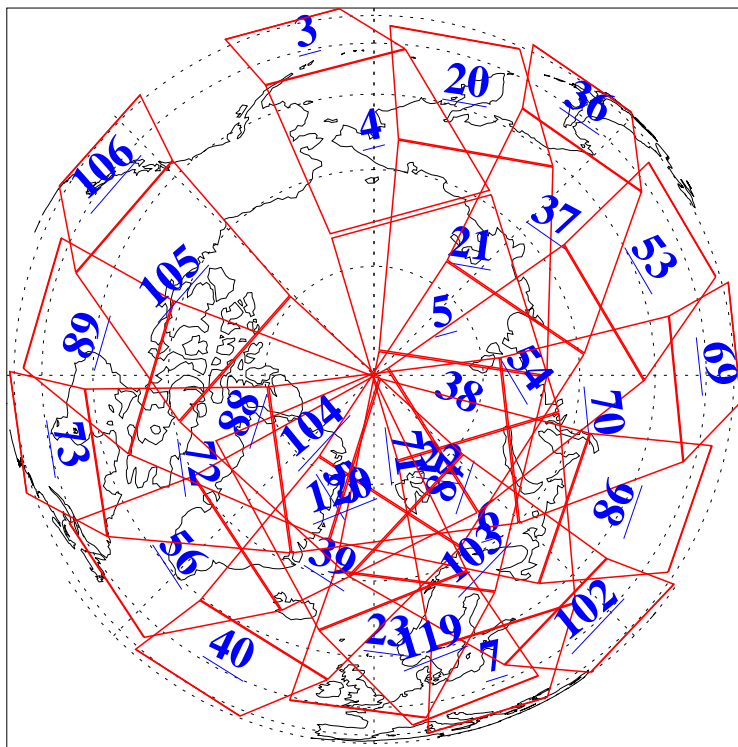

L1B Availability  
AMSU Granules: 239  
HSB Granules: 0  
AIRS Granules: 240

28 Apr 2018  
DoY 118  
Aqua Day 5838  
Granules: 1 to 120

Granules: 121 to 240

Legend: AMSU Available, HSB Available, AIRS Available

L1B Availability  
AMSU Granules: 239  
HSB Granules: 0  
AIRS Granules: 240

28 Apr 2018  
DoY 118  
Aqua Day 5838

Ascending Granules

Descending Granules

Legend: AMSU Available, HSB Available, AIRS Available

L1B Availability  
 AMSU Granules: 239  
 HSB Granules: 0  
 AIRS Granules: 240

28 Apr 2018  
 DoY 118  
 Aqua Day 5838

Northern Hemisphere Granules

Southern Hemisphere Granules

Legend: AMSU Available, HSB Available, AIRS Available