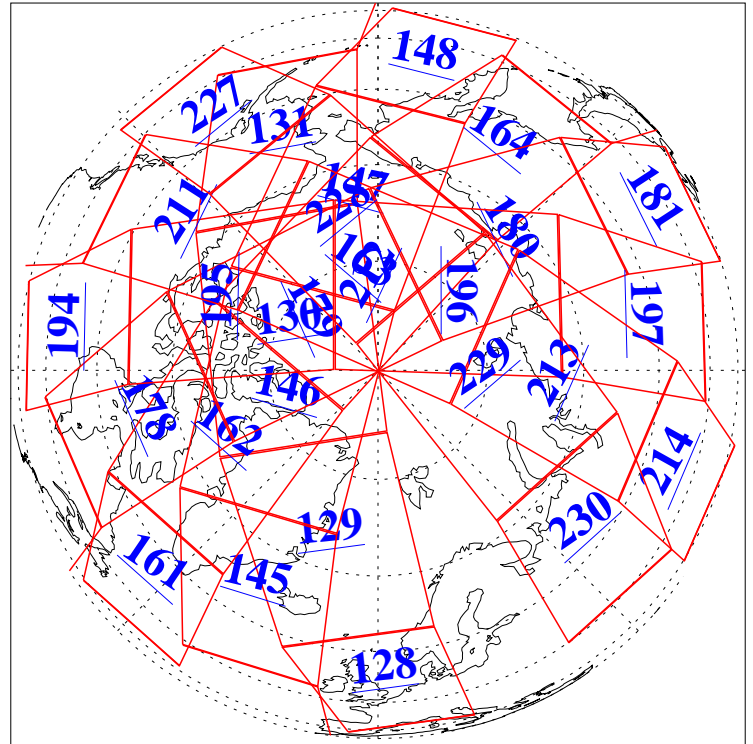

L1B Availability  
AMSU Granules: 240  
HSB Granules: 0  
AIRS Granules: 240

27 Apr 2018  
DoY 117  
Aqua Day 5837  
Granules: 1 to 120

Granules: 121 to 240

Legend: AMSU Available, HSB Available, AIRS Available

L1B Availability  
AMSU Granules: 240  
HSB Granules: 0  
AIRS Granules: 240

27 Apr 2018  
DoY 117  
Aqua Day 5837

Ascending Granules

Descending Granules

Legend: AMSU Available, HSB Available, AIRS Available

L1B Availability  
 AMSU Granules: 240  
 HSB Granules: 0  
 AIRS Granules: 240

27 Apr 2018  
 DoY 117  
 Aqua Day 5837

Northern Hemisphere Granules

Southern Hemisphere Granules

Legend: AMSU Available, HSB Available, AIRS Available