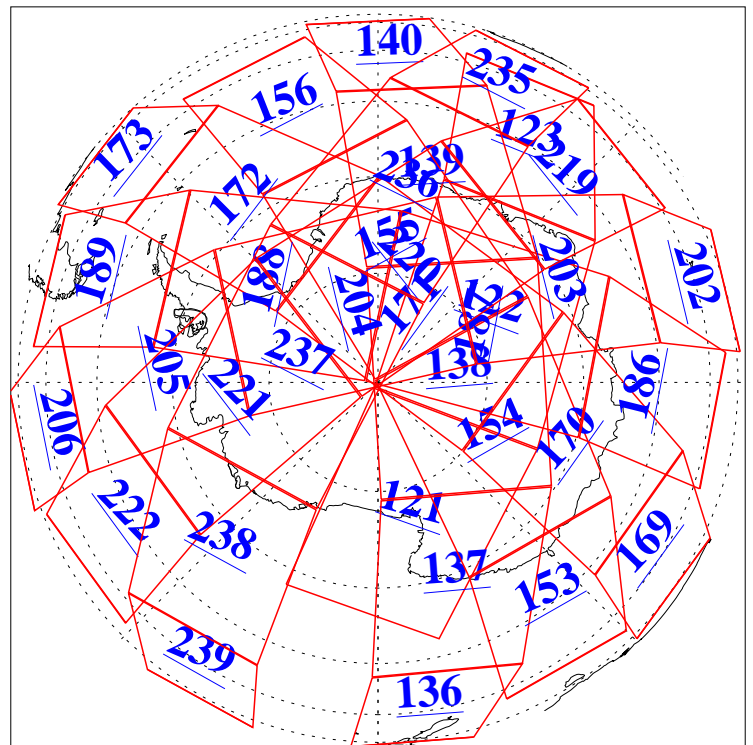

L1B Availability  
AMSU Granules: 240  
HSB Granules: 0  
AIRS Granules: 240

27 Apr 2018  
DoY 117  
Aqua Day 5837  
Granules: 1 to 120

Granules: 121 to 240

Legend: AMSU Available, HSB Available, AIRS Available

L1B Availability  
AMSU Granules: 240  
HSB Granules: 0  
AIRS Granules: 240

27 Apr 2018  
DoY 117  
Aqua Day 5837

Ascending Granules

Descending Granules

Legend: AMSU Available, HSB Available, AIRS Available

L1B Availability  
 AMSU Granules: 240  
 HSB Granules: 0  
 AIRS Granules: 240

27 Apr 2018  
 DoY 117  
 Aqua Day 5837

Northern Hemisphere Granules

Southern Hemisphere Granules

Legend: AMSU Available, HSB Available, AIRS Available