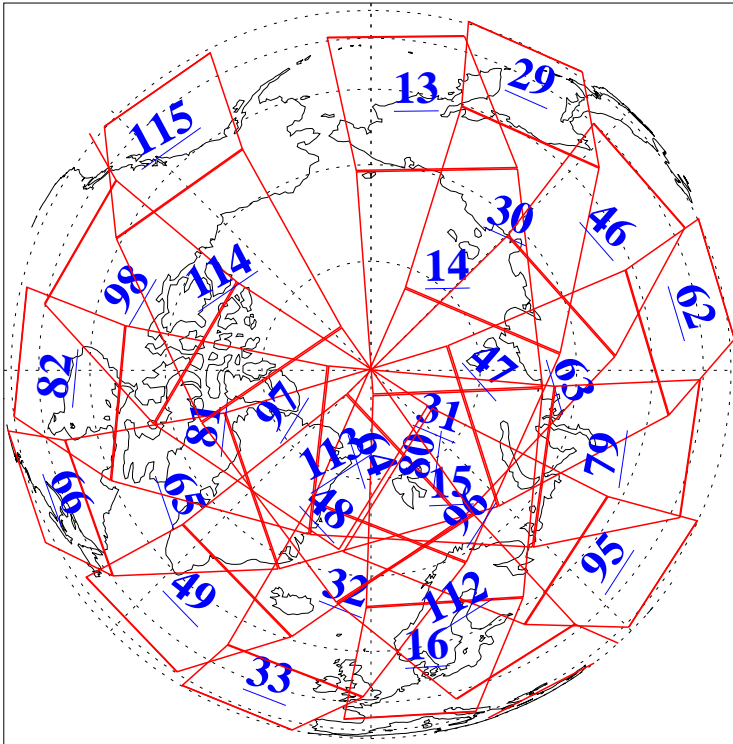

L1B Availability  
AMSU Granules: 240  
HSB Granules: 0  
AIRS Granules: 240

27 Apr 2018  
DoY 117  
Aqua Day 5837  
Granules: 1 to 120

Granules: 121 to 240

Legend: AMSU Available, HSB Available, AIRS Available

L1B Availability  
AMSU Granules: 240  
HSB Granules: 0  
AIRS Granules: 240

27 Apr 2018  
DoY 117  
Aqua Day 5837

Ascending Granules

Descending Granules

Legend: AMSU Available, HSB Available, AIRS Available

L1B Availability  
 AMSU Granules: 240  
 HSB Granules: 0  
 AIRS Granules: 240

27 Apr 2018  
 DoY 117  
 Aqua Day 5837

Northern Hemisphere Granules

Southern Hemisphere Granules

Legend: AMSU Available, HSB Available, AIRS Available