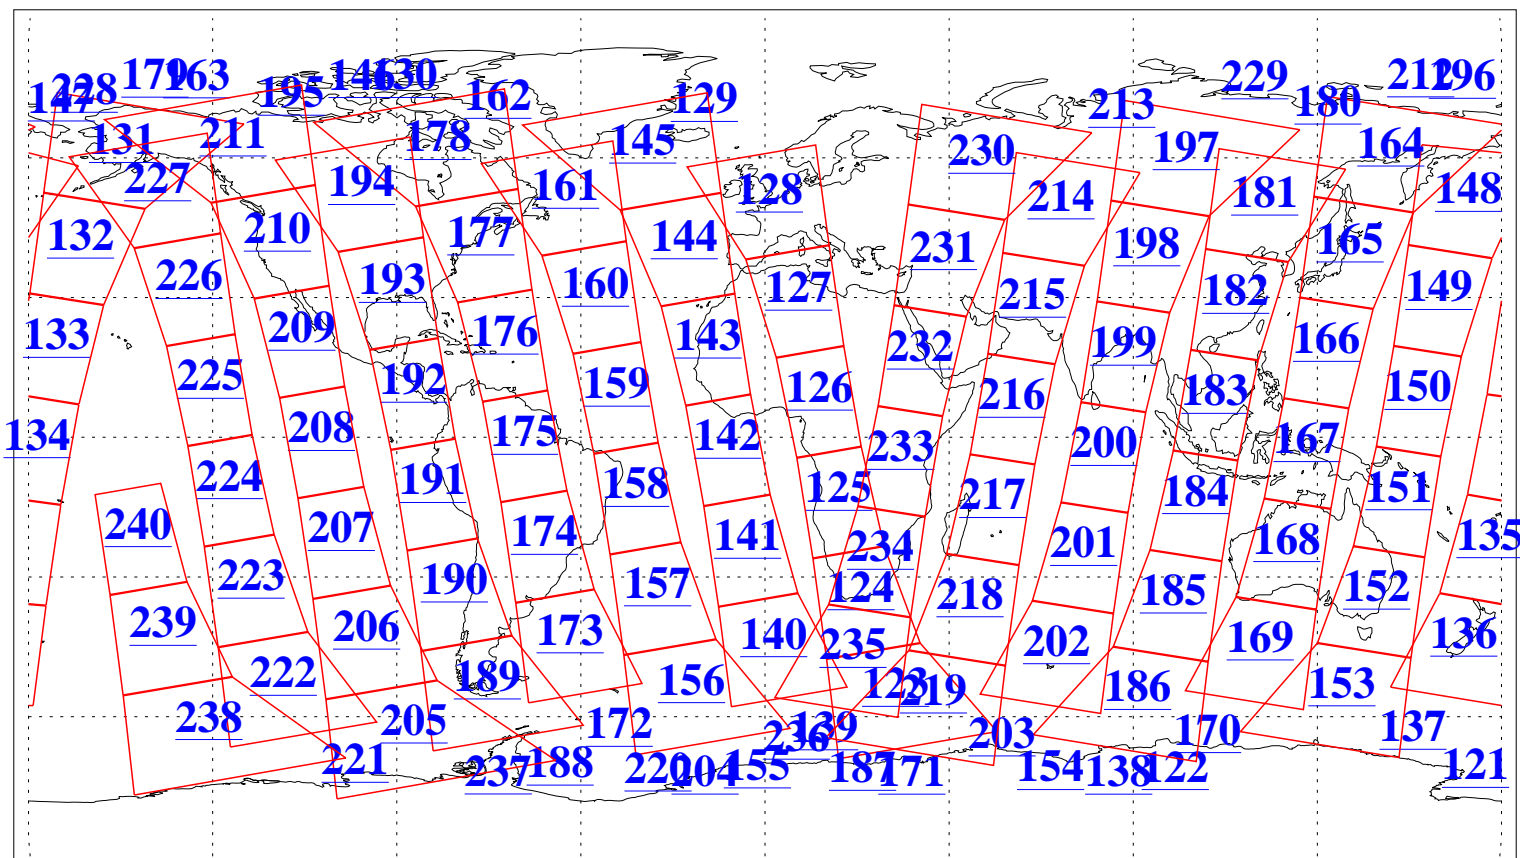

L1B Availability  
AMSU Granules: 240  
HSB Granules: 0  
AIRS Granules: 240

27 Apr 2018  
DoY 117  
Aqua Day 5837  
Granules: 1 to 120

Granules: 121 to 240

Legend: AMSU Available, HSB Available, AIRS Available

L1B Availability  
AMSU Granules: 240  
HSB Granules: 0  
AIRS Granules: 240

27 Apr 2018  
DoY 117  
Aqua Day 5837

Ascending Granules

Descending Granules

Legend: AMSU Available, HSB Available, AIRS Available

L1B Availability  
 AMSU Granules: 240  
 HSB Granules: 0  
 AIRS Granules: 240

27 Apr 2018  
 DoY 117  
 Aqua Day 5837

Northern Hemisphere Granules

Southern Hemisphere Granules

Legend: AMSU Available, HSB Available, AIRS Available