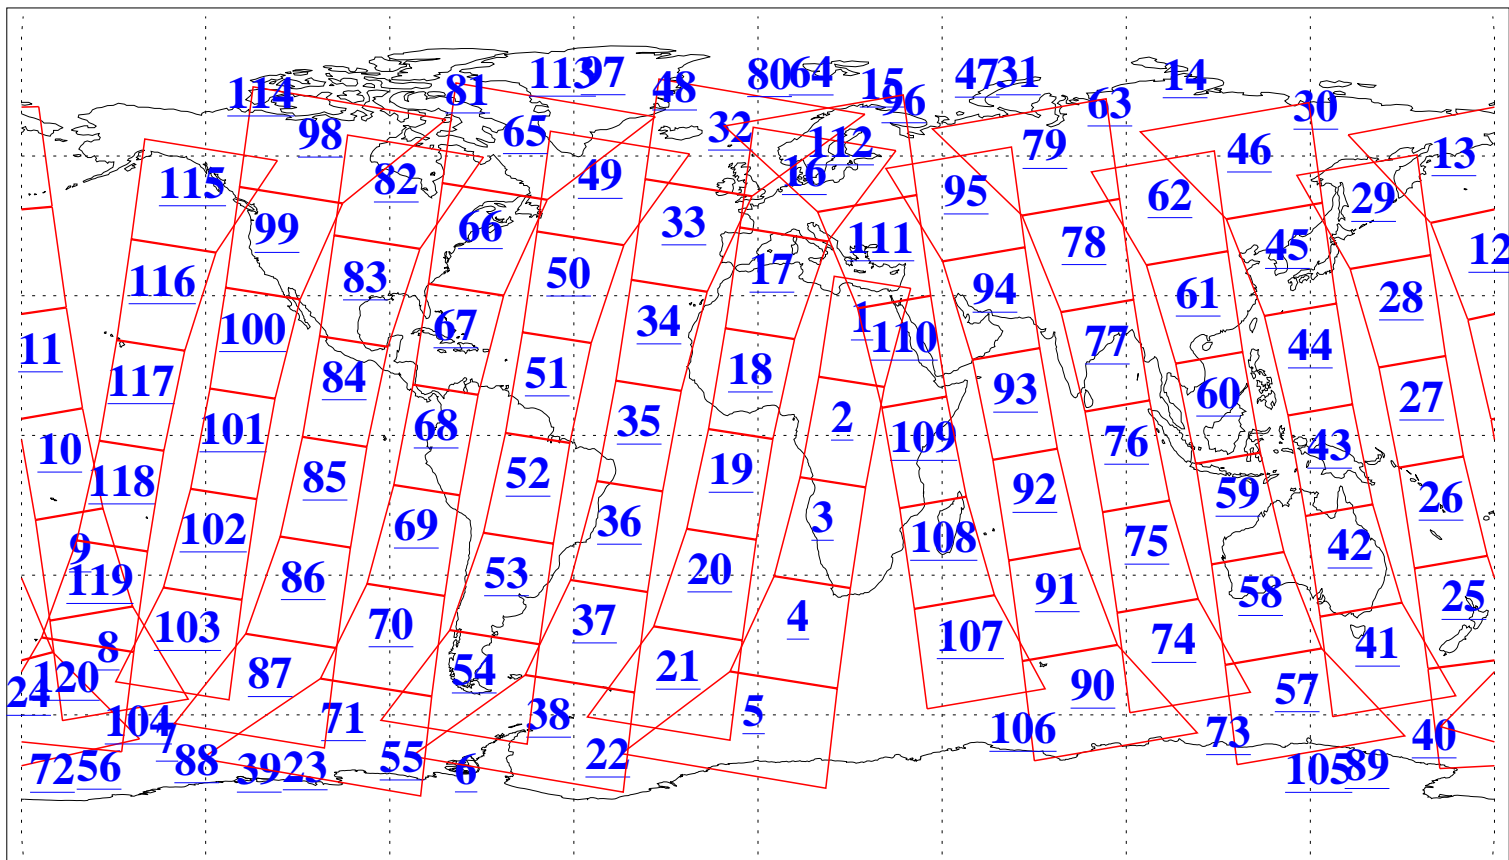

L1B Availability  
AMSU Granules: 240  
HSB Granules: 0  
AIRS Granules: 240

27 Apr 2018  
DoY 117  
Aqua Day 5837  
Granules: 1 to 120

Granules: 121 to 240

Legend: AMSU Available, HSB Available, AIRS Available

L1B Availability  
AMSU Granules: 240  
HSB Granules: 0  
AIRS Granules: 240

27 Apr 2018  
DoY 117  
Aqua Day 5837

Ascending Granules

Descending Granules

Legend: AMSU Available, HSB Available, AIRS Available

L1B Availability  
 AMSU Granules: 240  
 HSB Granules: 0  
 AIRS Granules: 240

27 Apr 2018  
 DoY 117  
 Aqua Day 5837

Northern Hemisphere Granules

Southern Hemisphere Granules

Legend: AMSU Available, HSB Available, AIRS Available