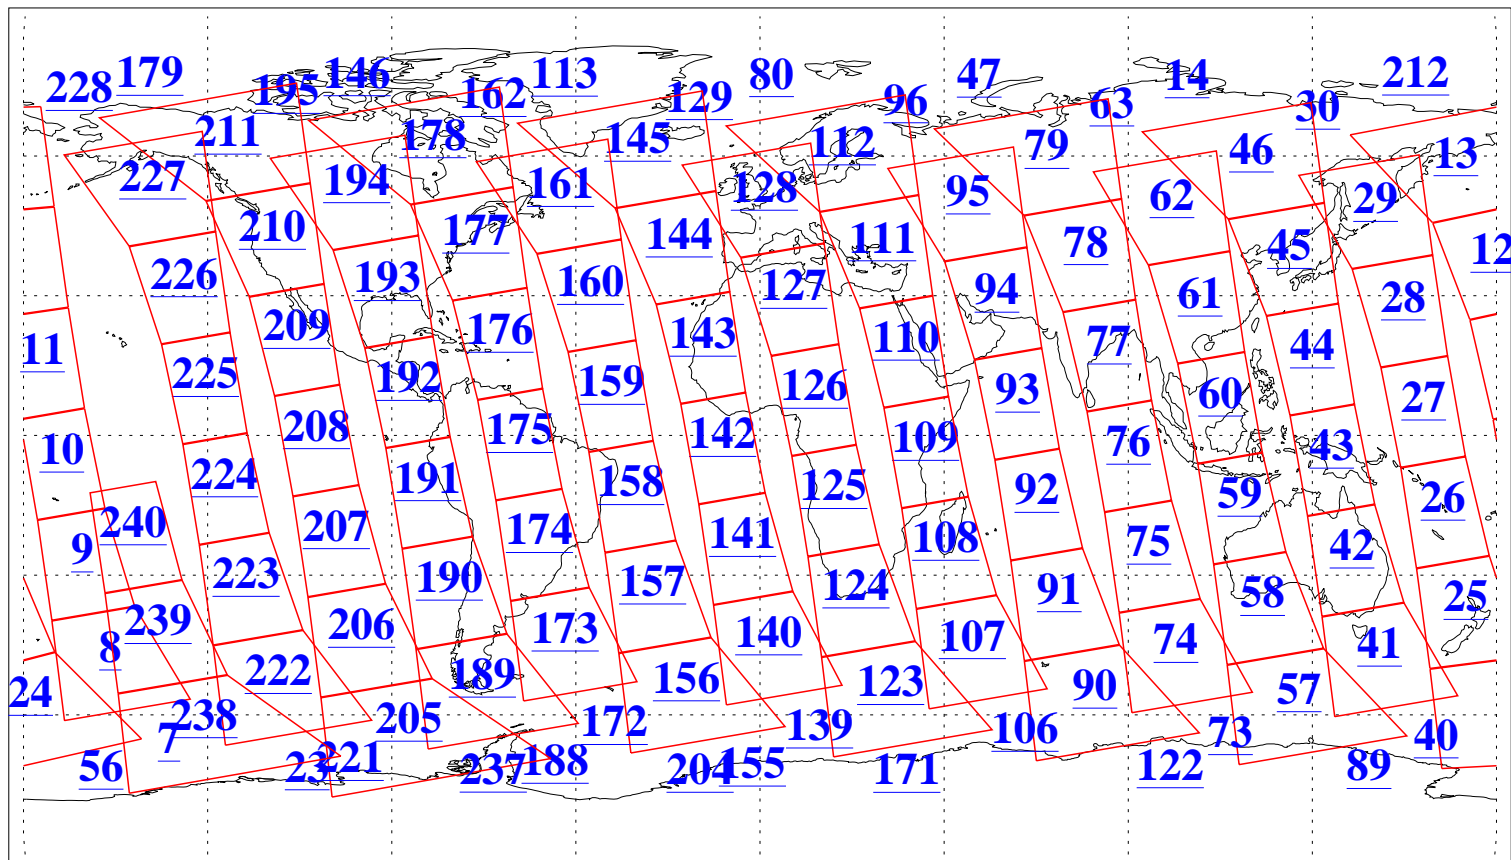

L1B Availability  
AMSU Granules: 240  
HSB Granules: 0  
AIRS Granules: 240

27 Apr 2018  
DoY 117  
Aqua Day 5837  
Granules: 1 to 120

Granules: 121 to 240

Legend: AMSU Available, HSB Available, AIRS Available

L1B Availability  
AMSU Granules: 240  
HSB Granules: 0  
AIRS Granules: 240

27 Apr 2018  
DoY 117  
Aqua Day 5837

Ascending Granules

Descending Granules

Legend: AMSU Available, HSB Available, AIRS Available

L1B Availability  
 AMSU Granules: 240  
 HSB Granules: 0  
 AIRS Granules: 240

27 Apr 2018  
 DoY 117  
 Aqua Day 5837

Northern Hemisphere Granules

Southern Hemisphere Granules

Legend: AMSU Available, HSB Available, AIRS Available