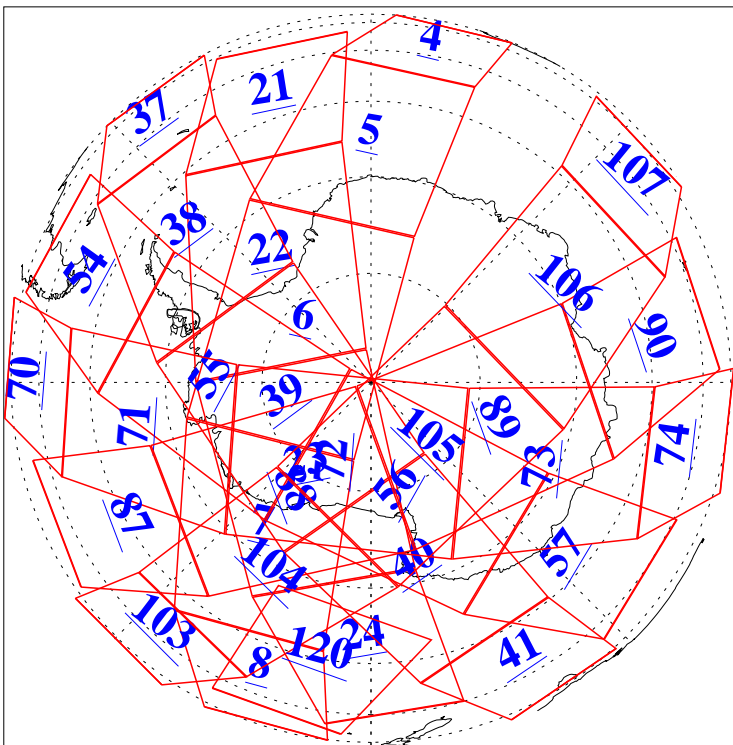

L1B Availability  
AMSU Granules: 240  
HSB Granules: 0  
AIRS Granules: 240

27 Apr 2018  
DoY 117  
Aqua Day 5837  
Granules: 1 to 120

Granules: 121 to 240

Legend: AMSU Available, HSB Available, AIRS Available

L1B Availability  
AMSU Granules: 240  
HSB Granules: 0  
AIRS Granules: 240

27 Apr 2018  
DoY 117  
Aqua Day 5837

Ascending Granules

Descending Granules

Legend: AMSU Available, HSB Available, AIRS Available

L1B Availability  
 AMSU Granules: 240  
 HSB Granules: 0  
 AIRS Granules: 240

27 Apr 2018  
 DoY 117  
 Aqua Day 5837

Northern Hemisphere Granules

Southern Hemisphere Granules

Legend: AMSU Available, HSB Available, AIRS Available