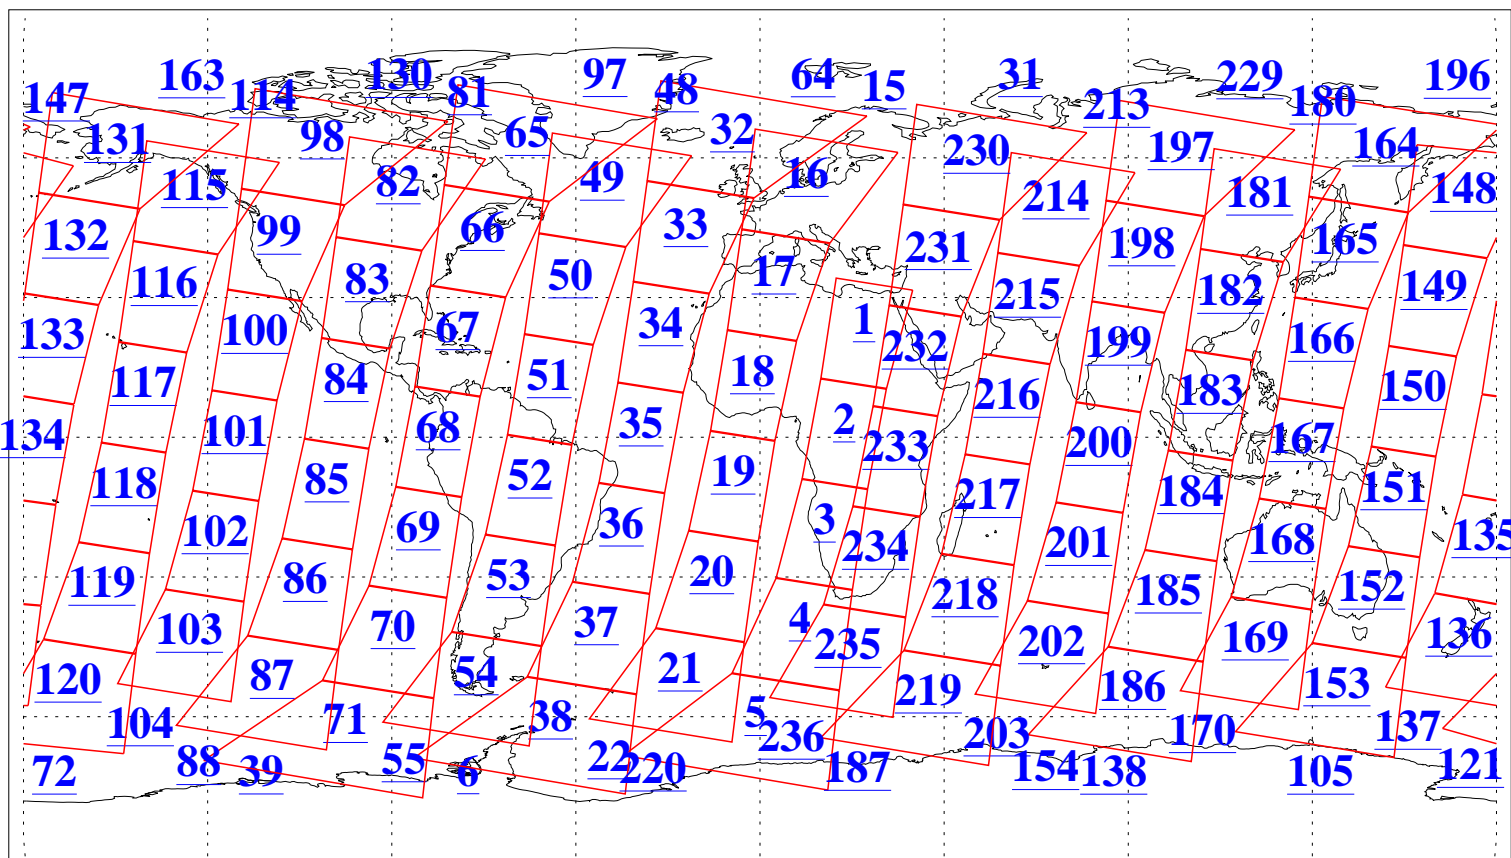

L1B Availability  
AMSU Granules: 240  
HSB Granules: 0  
AIRS Granules: 240

27 Apr 2018  
DoY 117  
Aqua Day 5837  
Granules: 1 to 120

Granules: 121 to 240

Legend: AMSU Available, HSB Available, AIRS Available

L1B Availability  
AMSU Granules: 240  
HSB Granules: 0  
AIRS Granules: 240

27 Apr 2018  
DoY 117  
Aqua Day 5837

Ascending Granules

Descending Granules

Legend: AMSU Available, HSB Available, AIRS Available

L1B Availability  
 AMSU Granules: 240  
 HSB Granules: 0  
 AIRS Granules: 240

27 Apr 2018  
 DoY 117  
 Aqua Day 5837

Northern Hemisphere Granules

Southern Hemisphere Granules

Legend: AMSU Available, HSB Available, AIRS Available