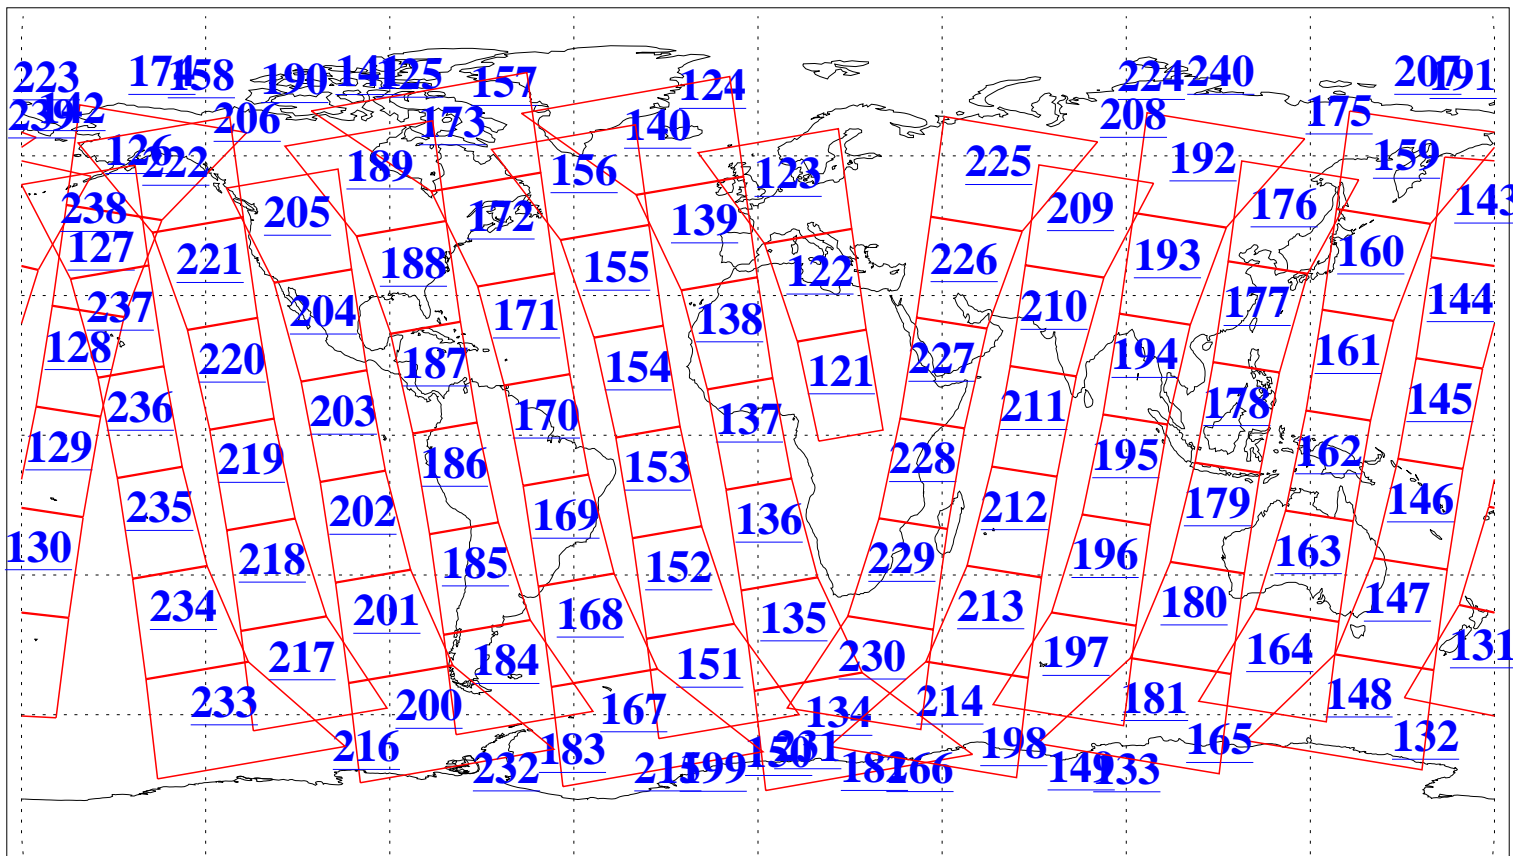

L1B Availability
AMSU Granules: 240
HSB Granules: 0
AIRS Granules: 240

24 Apr 2018
DoY 114
Aqua Day 5834
Granules: 1 to 120

Granules: 121 to 240

Legend: AMSU Available, HSB Available, AIRS Available

L1B Availability
AMSU Granules: 240
HSB Granules: 0
AIRS Granules: 240

24 Apr 2018
DoY 114
Aqua Day 5834

Ascending Granules

Descending Granules

Legend: AMSU Available, HSB Available, AIRS Available

L1B Availability
 AMSU Granules: 240
 HSB Granules: 0
 AIRS Granules: 240

24 Apr 2018
 DoY 114
 Aqua Day 5834

Northern Hemisphere Granules

Southern Hemisphere Granules

Legend: AMSU Available, HSB Available, AIRS Available