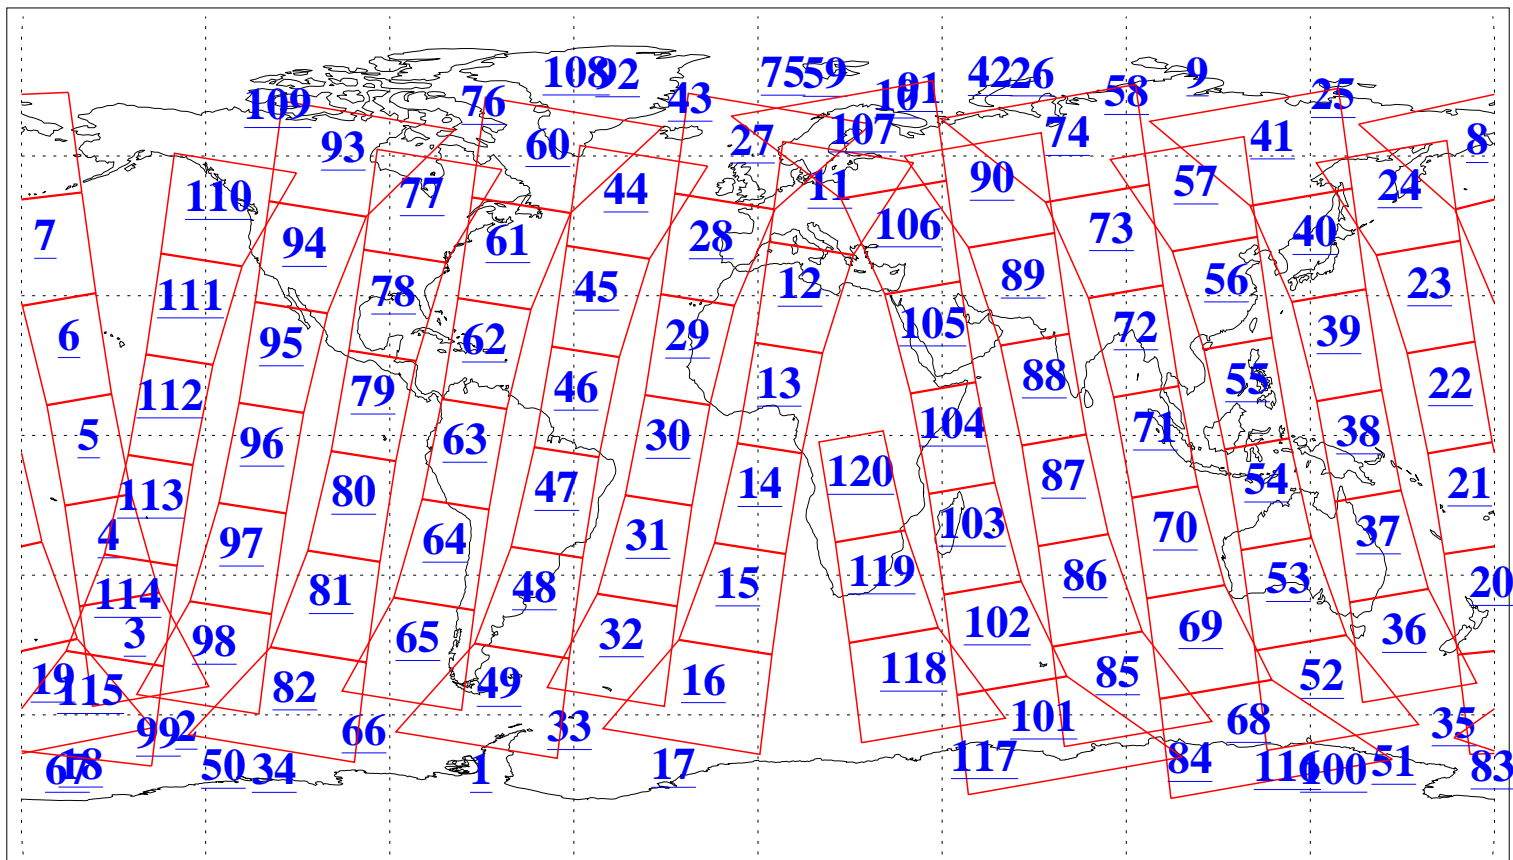

L1B Availability
AMSU Granules: 240
HSB Granules: 0
AIRS Granules: 240

24 Apr 2018
DoY 114
Aqua Day 5834
Granules: 1 to 120

Granules: 121 to 240

Legend: AMSU Available, HSB Available, AIRS Available

L1B Availability
AMSU Granules: 240
HSB Granules: 0
AIRS Granules: 240

24 Apr 2018
DoY 114
Aqua Day 5834

Ascending Granules

Descending Granules

Legend: AMSU Available, HSB Available, AIRS Available

L1B Availability
 AMSU Granules: 240
 HSB Granules: 0
 AIRS Granules: 240

24 Apr 2018
 DoY 114
 Aqua Day 5834

Northern Hemisphere Granules

Southern Hemisphere Granules

Legend: AMSU Available, HSB Available, AIRS Available