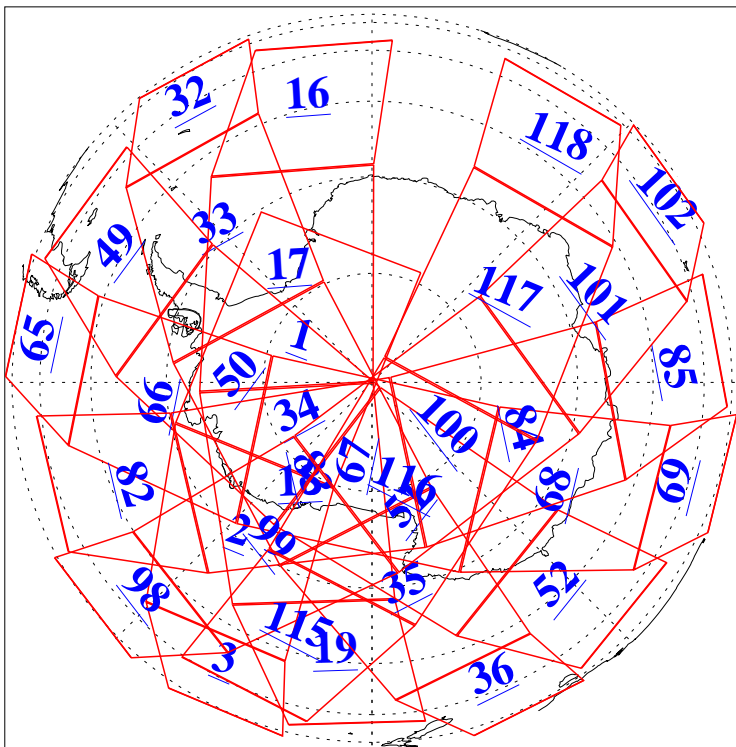

L1B Availability
AMSU Granules: 240
HSB Granules: 0
AIRS Granules: 240

24 Apr 2018
DoY 114
Aqua Day 5834
Granules: 1 to 120

Granules: 121 to 240

Legend: AMSU Available, HSB Available, AIRS Available

L1B Availability
AMSU Granules: 240
HSB Granules: 0
AIRS Granules: 240

24 Apr 2018
DoY 114
Aqua Day 5834

Ascending Granules

Descending Granules

Legend: AMSU Available, HSB Available, AIRS Available

L1B Availability
 AMSU Granules: 240
 HSB Granules: 0
 AIRS Granules: 240

24 Apr 2018
 DoY 114
 Aqua Day 5834

Northern Hemisphere Granules

Southern Hemisphere Granules

Legend: AMSU Available, HSB Available, AIRS Available