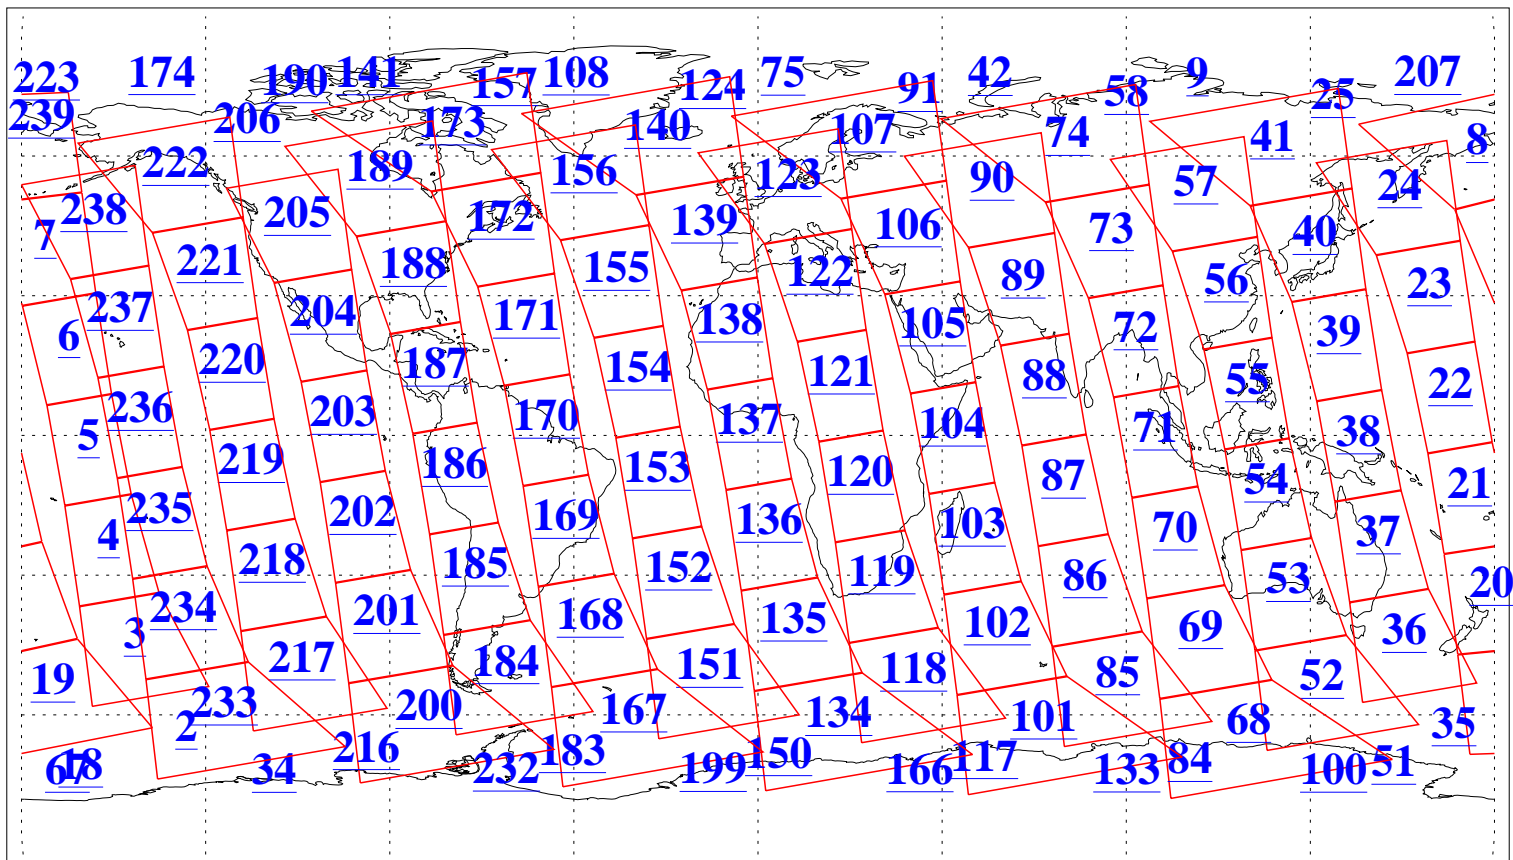

L1B Availability
AMSU Granules: 240
HSB Granules: 0
AIRS Granules: 240

24 Apr 2018
DoY 114
Aqua Day 5834
Granules: 1 to 120

Granules: 121 to 240

Legend: AMSU Available, HSB Available, AIRS Available

L1B Availability
AMSU Granules: 240
HSB Granules: 0
AIRS Granules: 240

24 Apr 2018
DoY 114
Aqua Day 5834

Ascending Granules

Descending Granules

Legend: AMSU Available, HSB Available, AIRS Available

L1B Availability
 AMSU Granules: 240
 HSB Granules: 0
 AIRS Granules: 240

24 Apr 2018
 DoY 114
 Aqua Day 5834

Northern Hemisphere Granules

Southern Hemisphere Granules

Legend: AMSU Available, HSB Available, AIRS Available