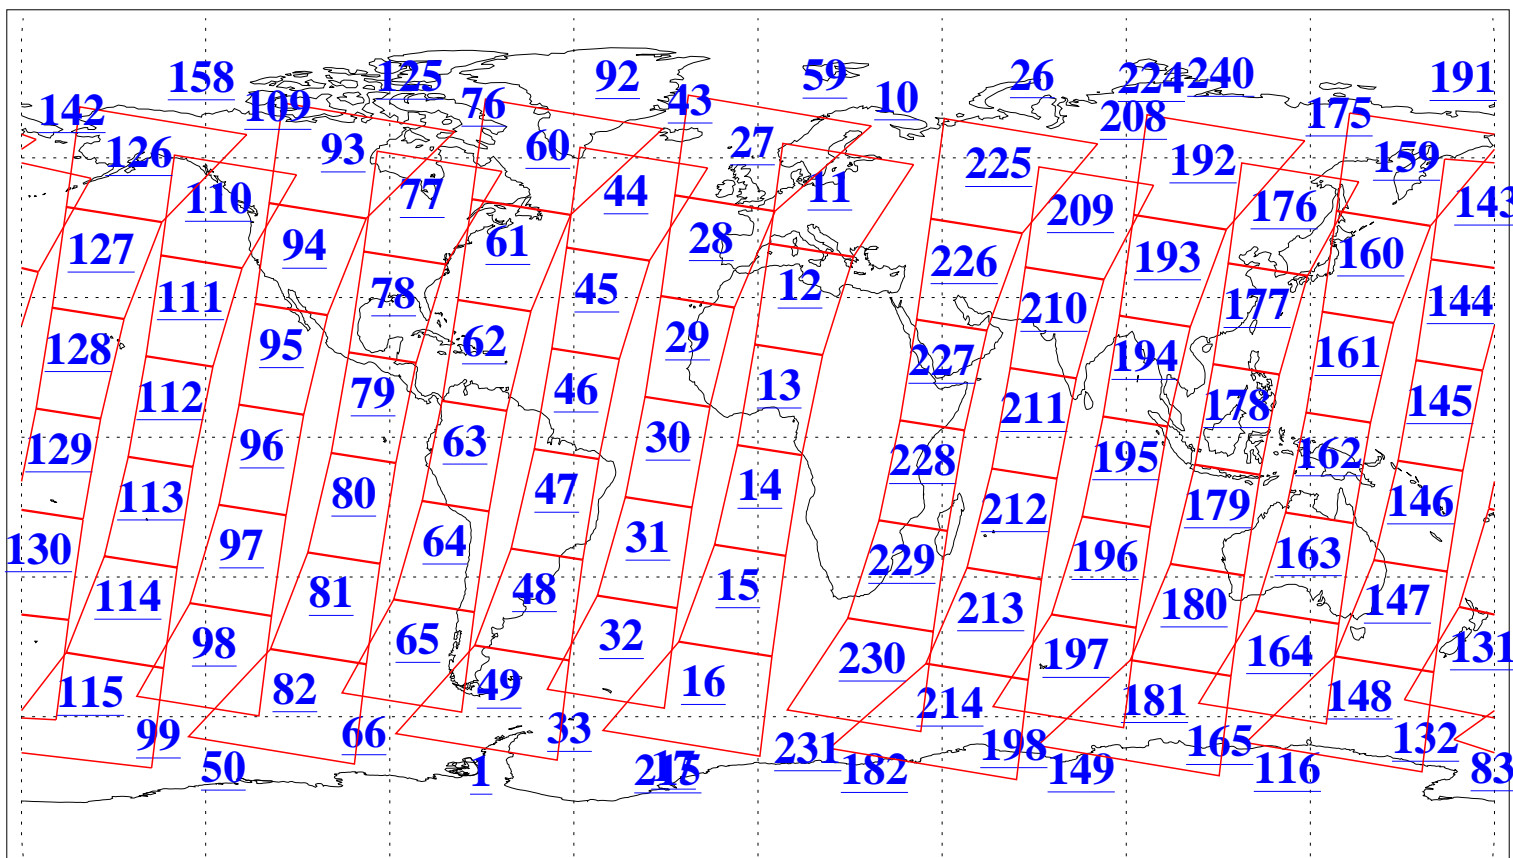

L1B Availability
AMSU Granules: 240
HSB Granules: 0
AIRS Granules: 240

24 Apr 2018
DoY 114
Aqua Day 5834
Granules: 1 to 120

Granules: 121 to 240

Legend: AMSU Available, HSB Available, AIRS Available

L1B Availability
AMSU Granules: 240
HSB Granules: 0
AIRS Granules: 240

24 Apr 2018
DoY 114
Aqua Day 5834

Ascending Granules

Descending Granules

Legend: AMSU Available, HSB Available, AIRS Available

L1B Availability
 AMSU Granules: 240
 HSB Granules: 0
 AIRS Granules: 240

24 Apr 2018
 DoY 114
 Aqua Day 5834

Northern Hemisphere Granules

Southern Hemisphere Granules

Legend: AMSU Available, HSB Available, AIRS Available