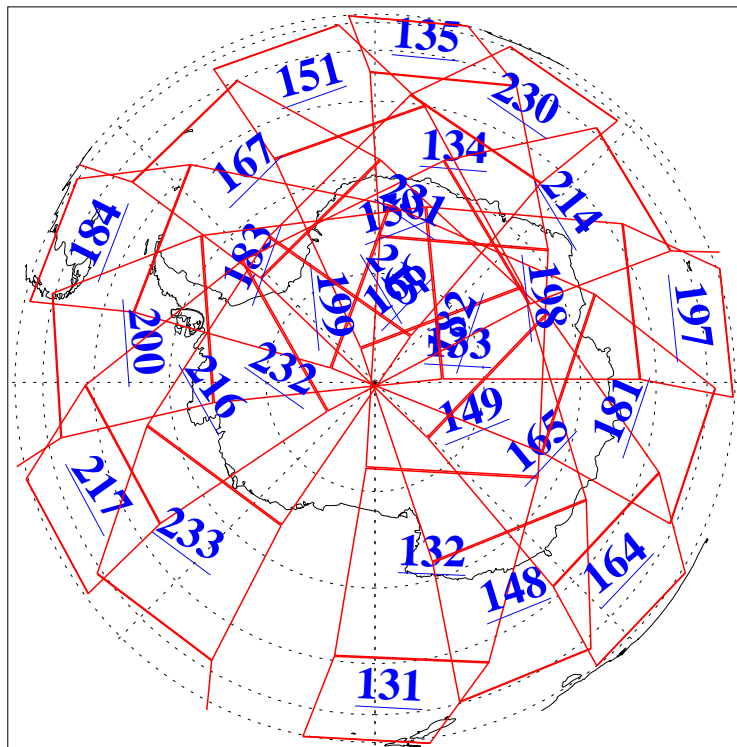

L1B Availability
AMSU Granules: 240
HSB Granules: 0
AIRS Granules: 240

24 Apr 2018
DoY 114
Aqua Day 5834
Granules: 1 to 120

Granules: 121 to 240

Legend: AMSU Available, HSB Available, AIRS Available

L1B Availability
AMSU Granules: 240
HSB Granules: 0
AIRS Granules: 240

24 Apr 2018
DoY 114
Aqua Day 5834

Ascending Granules

Descending Granules

Legend: AMSU Available, HSB Available, AIRS Available

L1B Availability
 AMSU Granules: 240
 HSB Granules: 0
 AIRS Granules: 240

24 Apr 2018
 DoY 114
 Aqua Day 5834

Northern Hemisphere Granules

Southern Hemisphere Granules

Legend: AMSU Available, HSB Available, AIRS Available