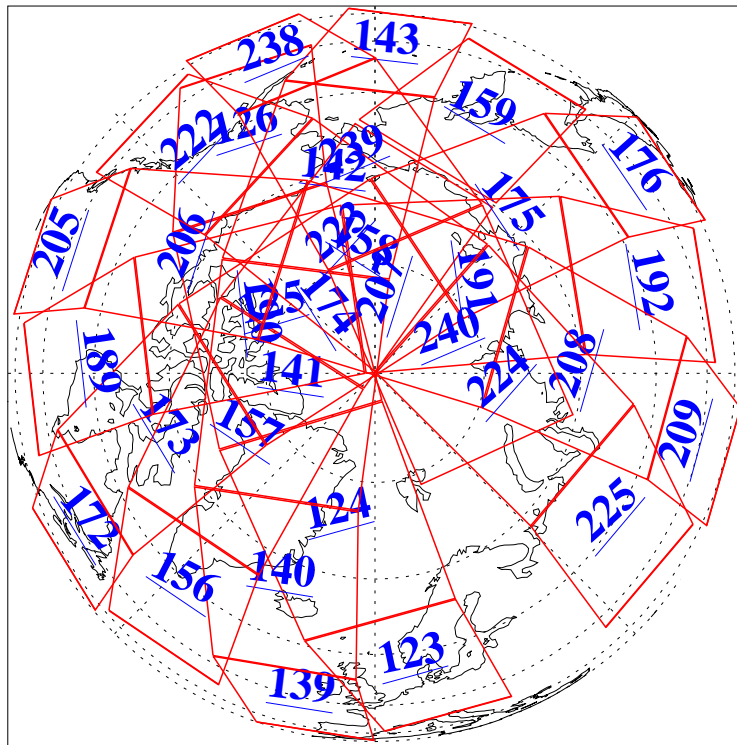

L1B Availability
AMSU Granules: 240
HSB Granules: 0
AIRS Granules: 240

24 Apr 2018
DoY 114
Aqua Day 5834
Granules: 1 to 120

Granules: 121 to 240

Legend: AMSU Available, HSB Available, AIRS Available

L1B Availability
AMSU Granules: 240
HSB Granules: 0
AIRS Granules: 240

24 Apr 2018
DoY 114
Aqua Day 5834

Ascending Granules

Descending Granules

Legend: AMSU Available, HSB Available, AIRS Available

L1B Availability
 AMSU Granules: 240
 HSB Granules: 0
 AIRS Granules: 240

24 Apr 2018
 DoY 114
 Aqua Day 5834

Northern Hemisphere Granules

Southern Hemisphere Granules

Legend: AMSU Available, HSB Available, AIRS Available