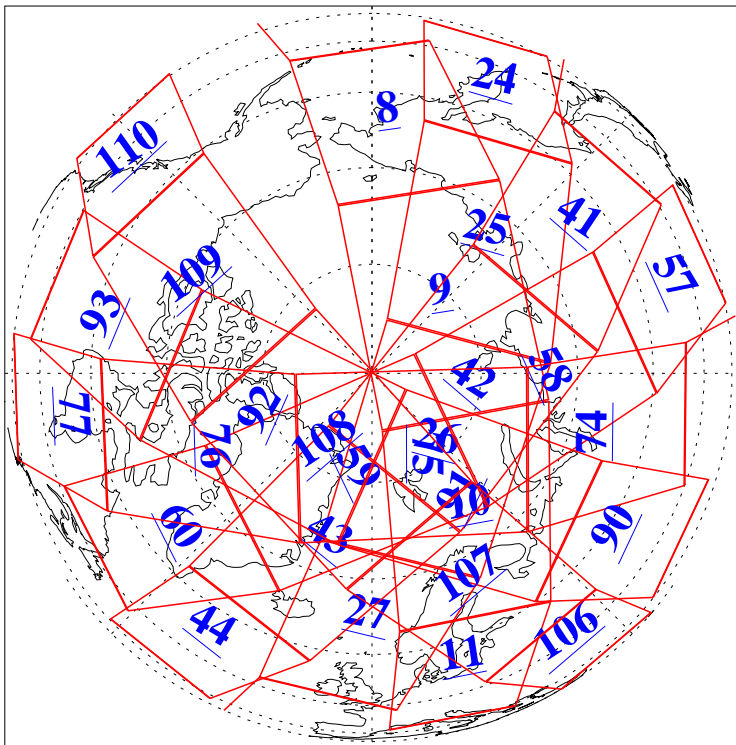

L1B Availability
AMSU Granules: 240
HSB Granules: 0
AIRS Granules: 240

24 Apr 2018
DoY 114
Aqua Day 5834
Granules: 1 to 120

Granules: 121 to 240

Legend: AMSU Available, HSB Available, AIRS Available

L1B Availability
AMSU Granules: 240
HSB Granules: 0
AIRS Granules: 240

24 Apr 2018
DoY 114
Aqua Day 5834

Ascending Granules

Descending Granules

Legend: AMSU Available, HSB Available, AIRS Available

L1B Availability
 AMSU Granules: 240
 HSB Granules: 0
 AIRS Granules: 240

24 Apr 2018
 DoY 114
 Aqua Day 5834

Northern Hemisphere Granules

Southern Hemisphere Granules

Legend: AMSU Available, HSB Available, AIRS Available