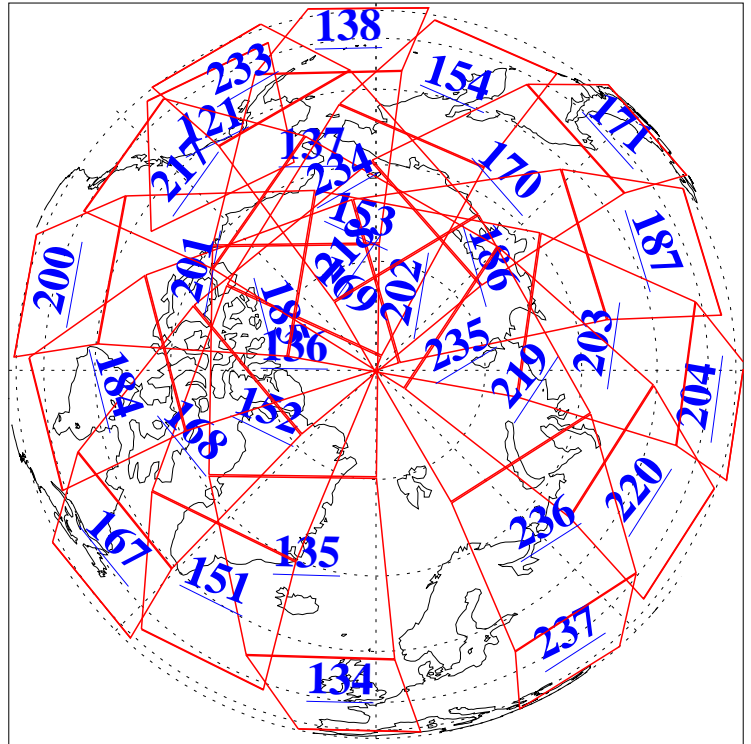

L1B Availability  
AMSU Granules: 239  
HSB Granules: 0  
AIRS Granules: 240

21 Apr 2018  
DoY 111  
Aqua Day 5831  
Granules: 1 to 120

Granules: 121 to 240

Legend: AMSU Available, HSB Available, AIRS Available

L1B Availability  
AMSU Granules: 239  
HSB Granules: 0  
AIRS Granules: 240

21 Apr 2018  
DoY 111  
Aqua Day 5831  
Ascending Granules

Descending Granules

Legend: AMSU Available, HSB Available, AIRS Available

L1B Availability  
 AMSU Granules: 239  
 HSB Granules: 0  
 AIRS Granules: 240

21 Apr 2018  
 DoY 111  
 Aqua Day 5831

Northern Hemisphere Granules

Southern Hemisphere Granules

Legend: AMSU Available, HSB Available, AIRS Available