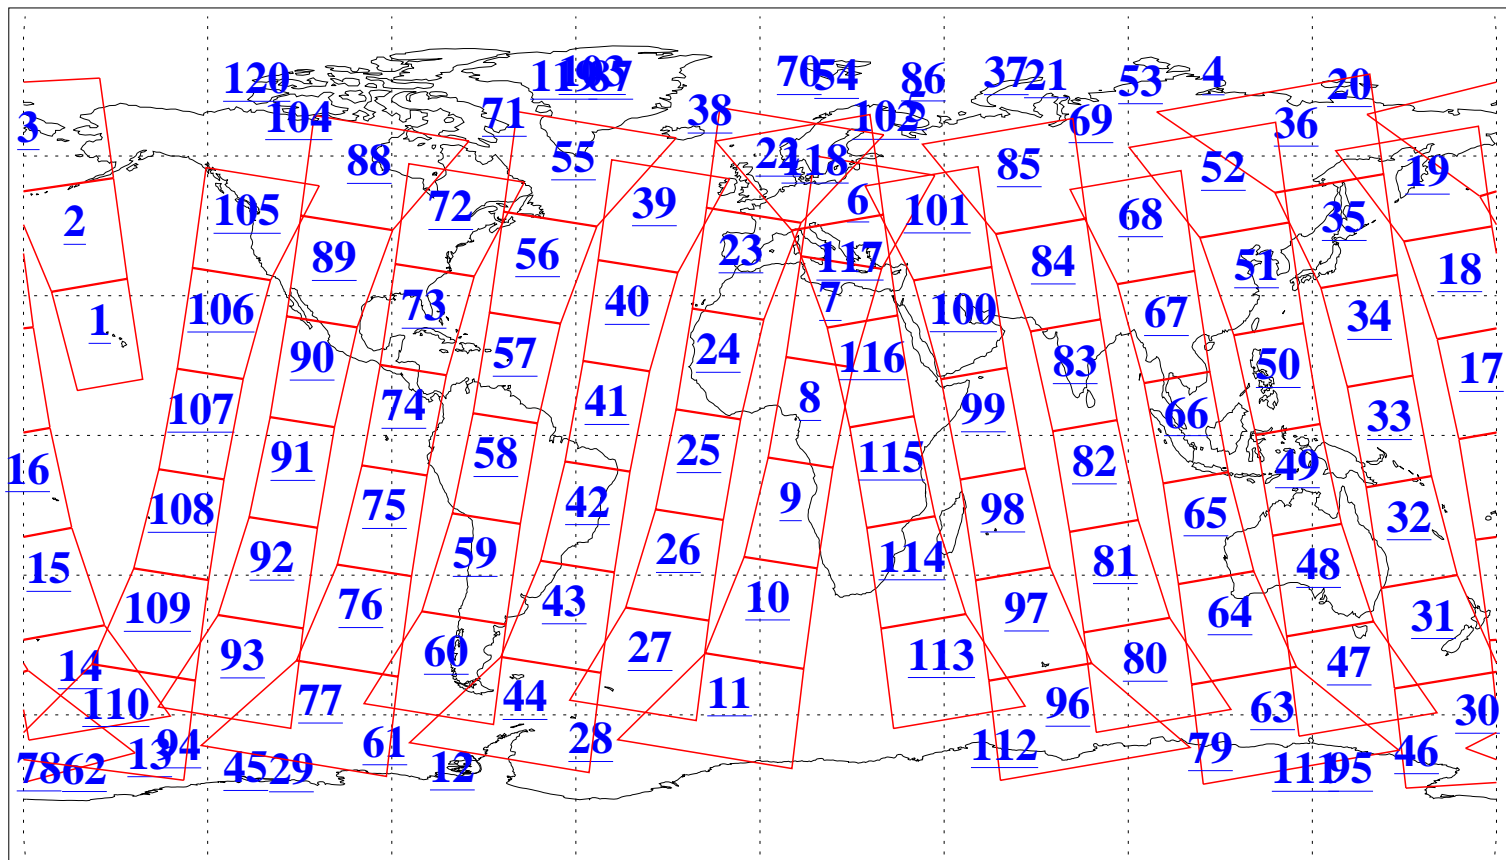

L1B Availability  
AMSU Granules: 239  
HSB Granules: 0  
AIRS Granules: 240

21 Apr 2018  
DoY 111  
Aqua Day 5831  
Granules: 1 to 120

Granules: 121 to 240

Legend: AMSU Available, HSB Available, AIRS Available

L1B Availability  
AMSU Granules: 239  
HSB Granules: 0  
AIRS Granules: 240

21 Apr 2018  
DoY 111  
Aqua Day 5831  
Ascending Granules

Descending Granules

Legend: AMSU Available, HSB Available, AIRS Available

L1B Availability  
 AMSU Granules: 239  
 HSB Granules: 0  
 AIRS Granules: 240

21 Apr 2018  
 DoY 111  
 Aqua Day 5831

Northern Hemisphere Granules

Southern Hemisphere Granules

Legend: AMSU Available, HSB Available, AIRS Available