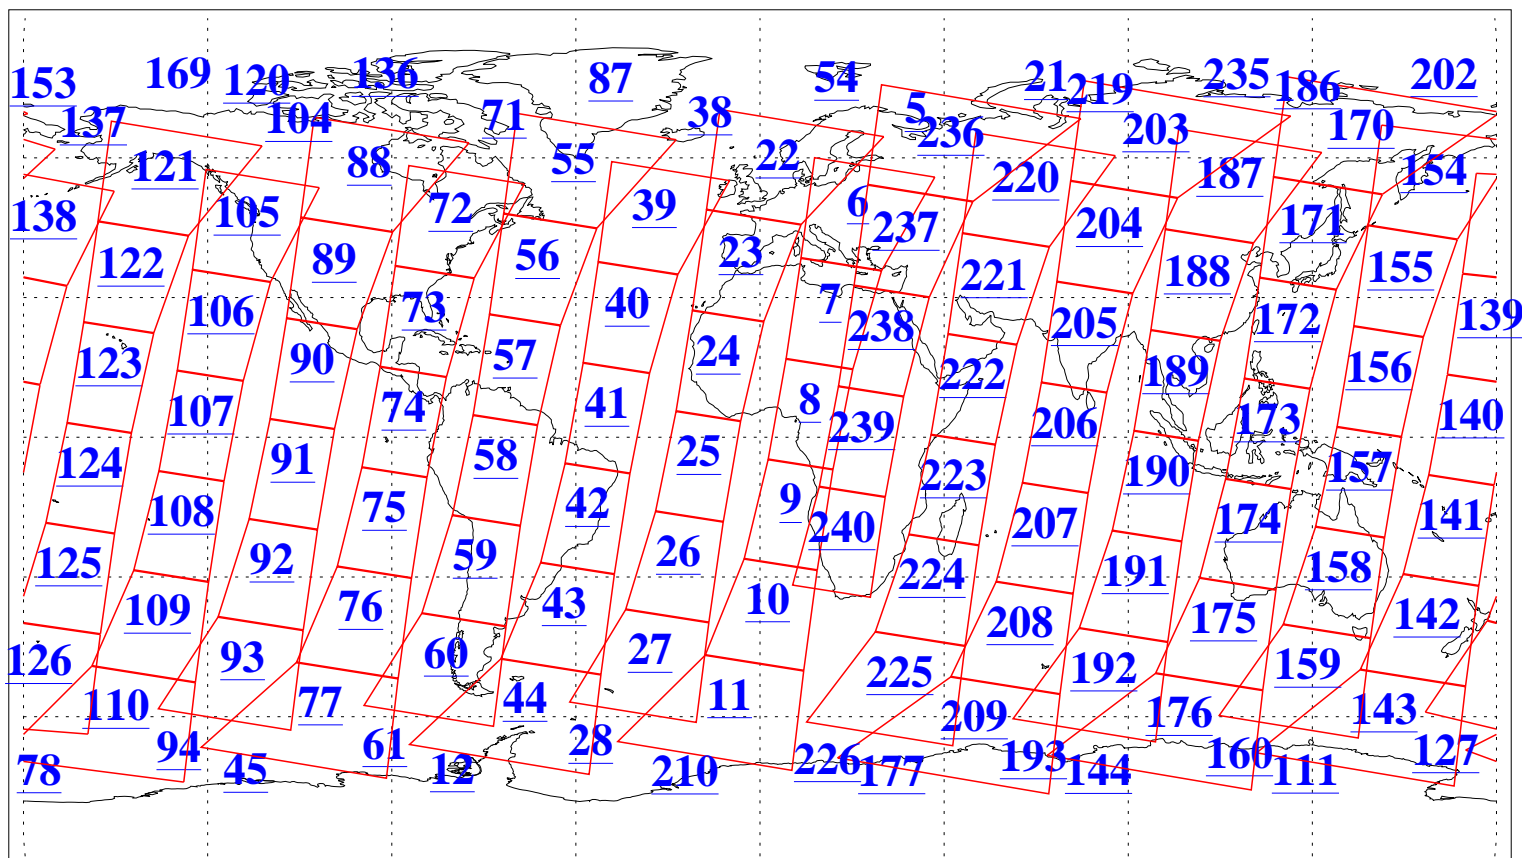

L1B Availability  
AMSU Granules: 239  
HSB Granules: 0  
AIRS Granules: 240

21 Apr 2018  
DoY 111  
Aqua Day 5831  
Granules: 1 to 120

Granules: 121 to 240

Legend: AMSU Available, HSB Available, AIRS Available

L1B Availability  
AMSU Granules: 239  
HSB Granules: 0  
AIRS Granules: 240

21 Apr 2018  
DoY 111  
Aqua Day 5831  
Ascending Granules

Descending Granules

Legend: AMSU Available, HSB Available, AIRS Available

L1B Availability  
 AMSU Granules: 239  
 HSB Granules: 0  
 AIRS Granules: 240

21 Apr 2018  
 DoY 111  
 Aqua Day 5831

Northern Hemisphere Granules

Southern Hemisphere Granules

Legend: AMSU Available, HSB Available, AIRS Available