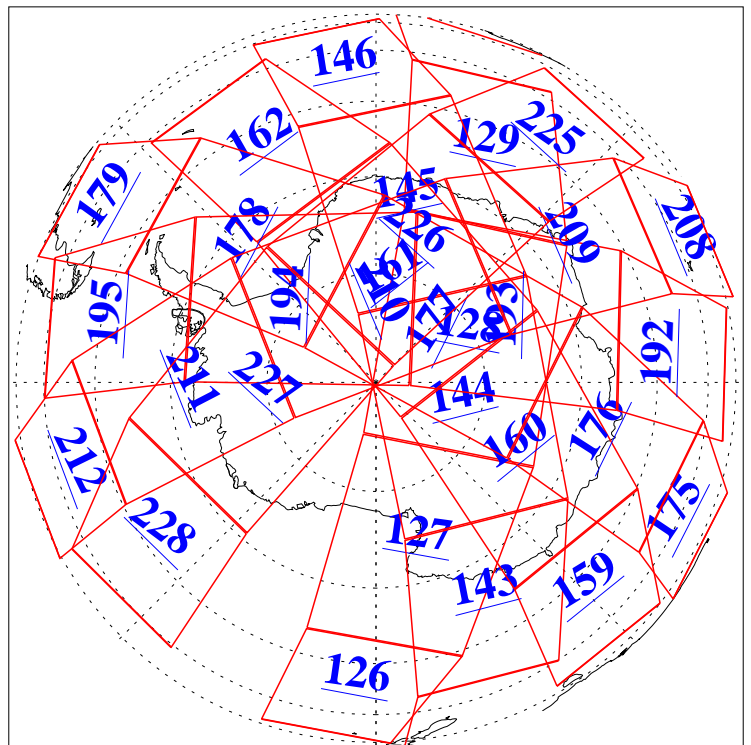

L1B Availability  
AMSU Granules: 239  
HSB Granules: 0  
AIRS Granules: 240

21 Apr 2018  
DoY 111  
Aqua Day 5831  
Granules: 1 to 120

Granules: 121 to 240

Legend: AMSU Available, HSB Available, AIRS Available

L1B Availability  
AMSU Granules: 239  
HSB Granules: 0  
AIRS Granules: 240

21 Apr 2018  
DoY 111  
Aqua Day 5831  
Ascending Granules

Descending Granules

Legend: AMSU Available, HSB Available, AIRS Available

L1B Availability  
 AMSU Granules: 239  
 HSB Granules: 0  
 AIRS Granules: 240

21 Apr 2018  
 DoY 111  
 Aqua Day 5831

Northern Hemisphere Granules

Southern Hemisphere Granules

Legend: AMSU Available, HSB Available, AIRS Available