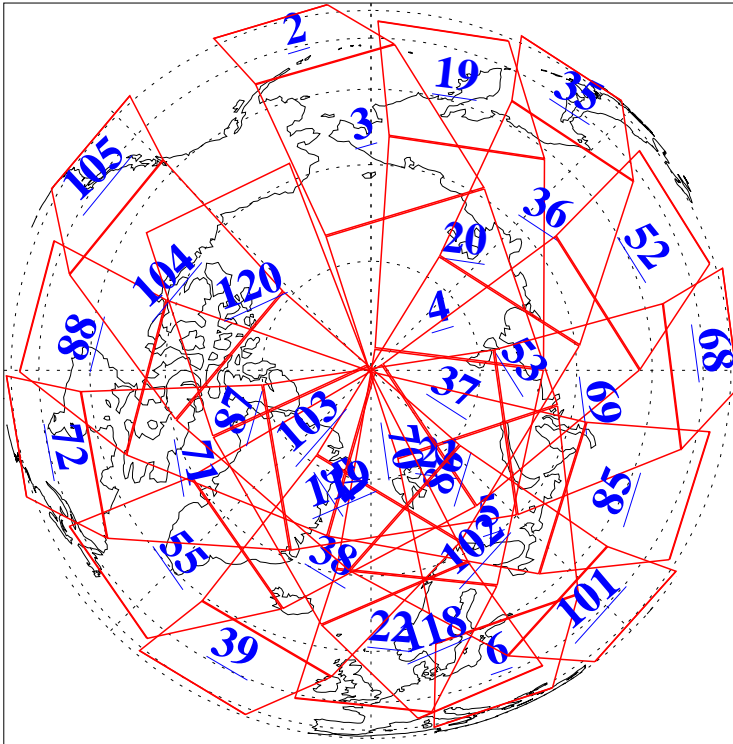

L1B Availability  
AMSU Granules: 239  
HSB Granules: 0  
AIRS Granules: 240

21 Apr 2018  
DoY 111  
Aqua Day 5831  
Granules: 1 to 120

Granules: 121 to 240

Legend: AMSU Available, HSB Available, AIRS Available

L1B Availability  
AMSU Granules: 239  
HSB Granules: 0  
AIRS Granules: 240

21 Apr 2018  
DoY 111  
Aqua Day 5831  
Ascending Granules

Descending Granules

Legend: AMSU Available, HSB Available, AIRS Available

L1B Availability  
 AMSU Granules: 239  
 HSB Granules: 0  
 AIRS Granules: 240

21 Apr 2018  
 DoY 111  
 Aqua Day 5831

Northern Hemisphere Granules

Southern Hemisphere Granules

Legend: AMSU Available, HSB Available, AIRS Available