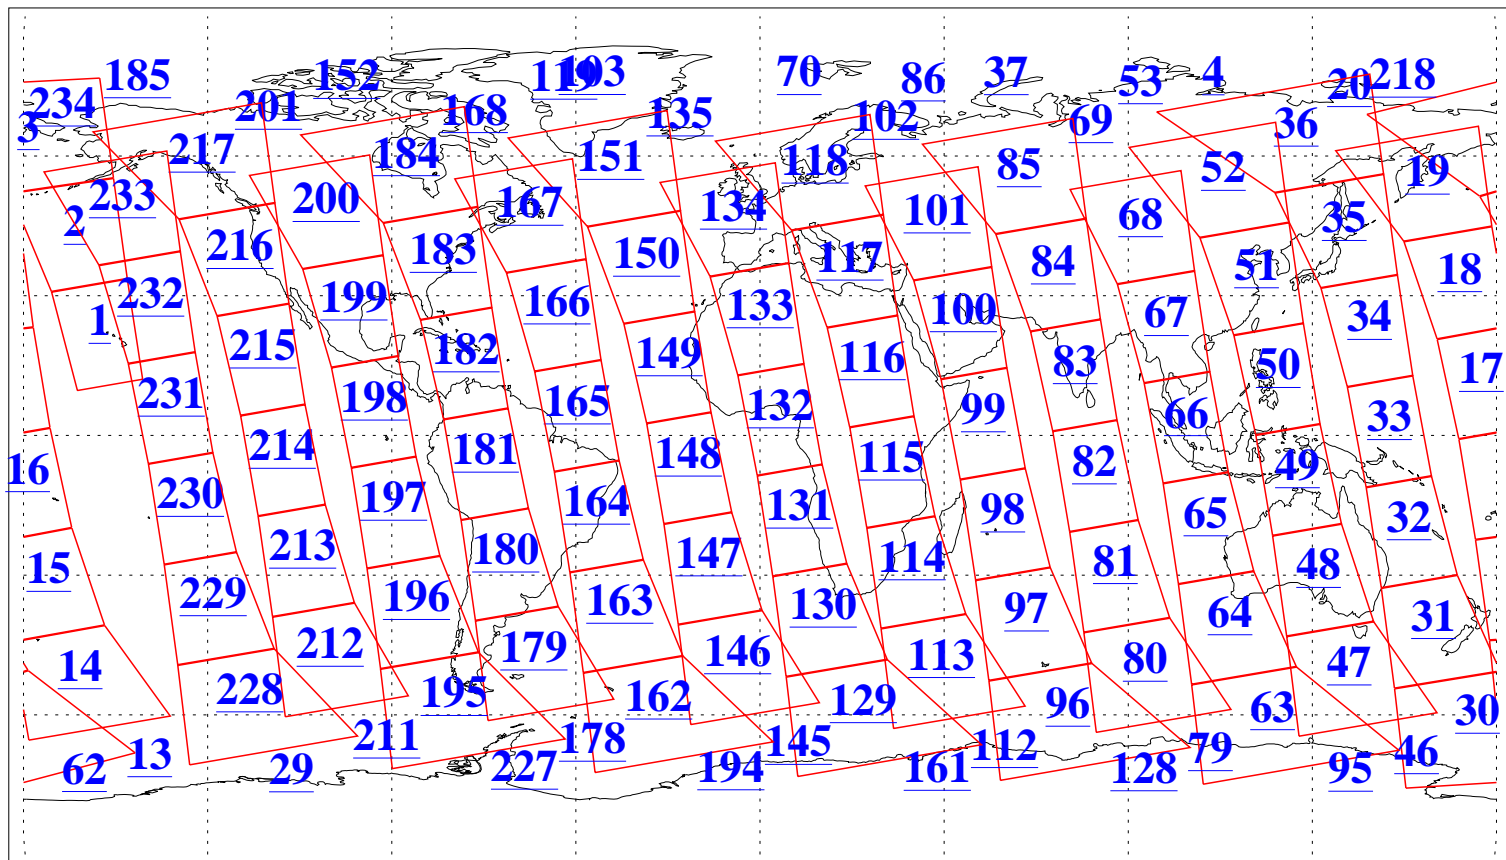

L1B Availability  
AMSU Granules: 239  
HSB Granules: 0  
AIRS Granules: 240

21 Apr 2018  
DoY 111  
Aqua Day 5831  
Granules: 1 to 120

Granules: 121 to 240

Legend: AMSU Available, HSB Available, AIRS Available

L1B Availability  
AMSU Granules: 239  
HSB Granules: 0  
AIRS Granules: 240

21 Apr 2018  
DoY 111  
Aqua Day 5831  
Ascending Granules

Descending Granules

Legend: AMSU Available, HSB Available, AIRS Available

L1B Availability  
 AMSU Granules: 239  
 HSB Granules: 0  
 AIRS Granules: 240

21 Apr 2018  
 DoY 111  
 Aqua Day 5831

Northern Hemisphere Granules

Southern Hemisphere Granules

Legend: AMSU Available, HSB Available, AIRS Available