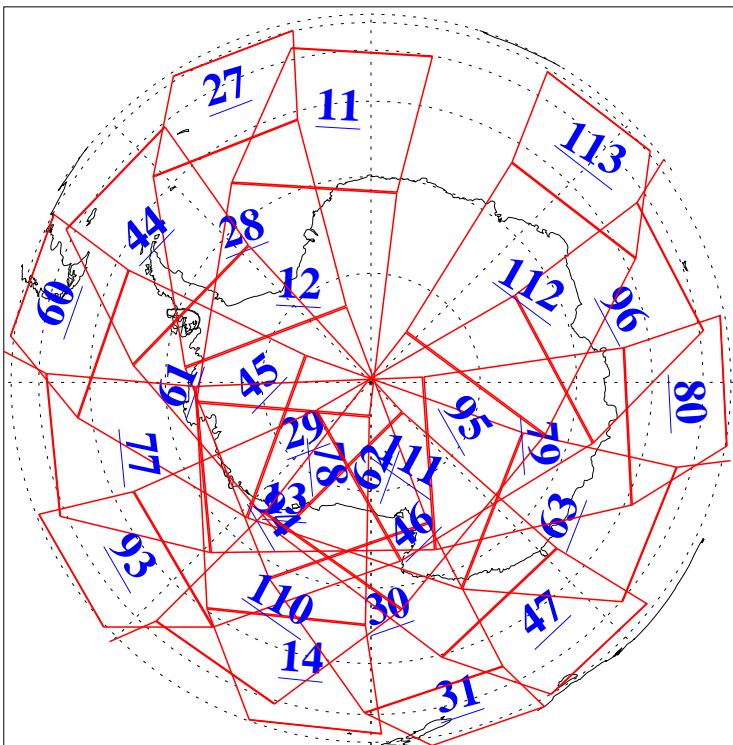

L1B Availability  
AMSU Granules: 239  
HSB Granules: 0  
AIRS Granules: 240

21 Apr 2018  
DoY 111  
Aqua Day 5831  
Granules: 1 to 120

Granules: 121 to 240

Legend: AMSU Available, HSB Available, AIRS Available

L1B Availability  
AMSU Granules: 239  
HSB Granules: 0  
AIRS Granules: 240

21 Apr 2018  
DoY 111  
Aqua Day 5831  
Ascending Granules

Descending Granules

Legend: AMSU Available, HSB Available, AIRS Available

L1B Availability  
 AMSU Granules: 239  
 HSB Granules: 0  
 AIRS Granules: 240

21 Apr 2018  
 DoY 111  
 Aqua Day 5831

Northern Hemisphere Granules

Southern Hemisphere Granules

Legend: AMSU Available, HSB Available, AIRS Available