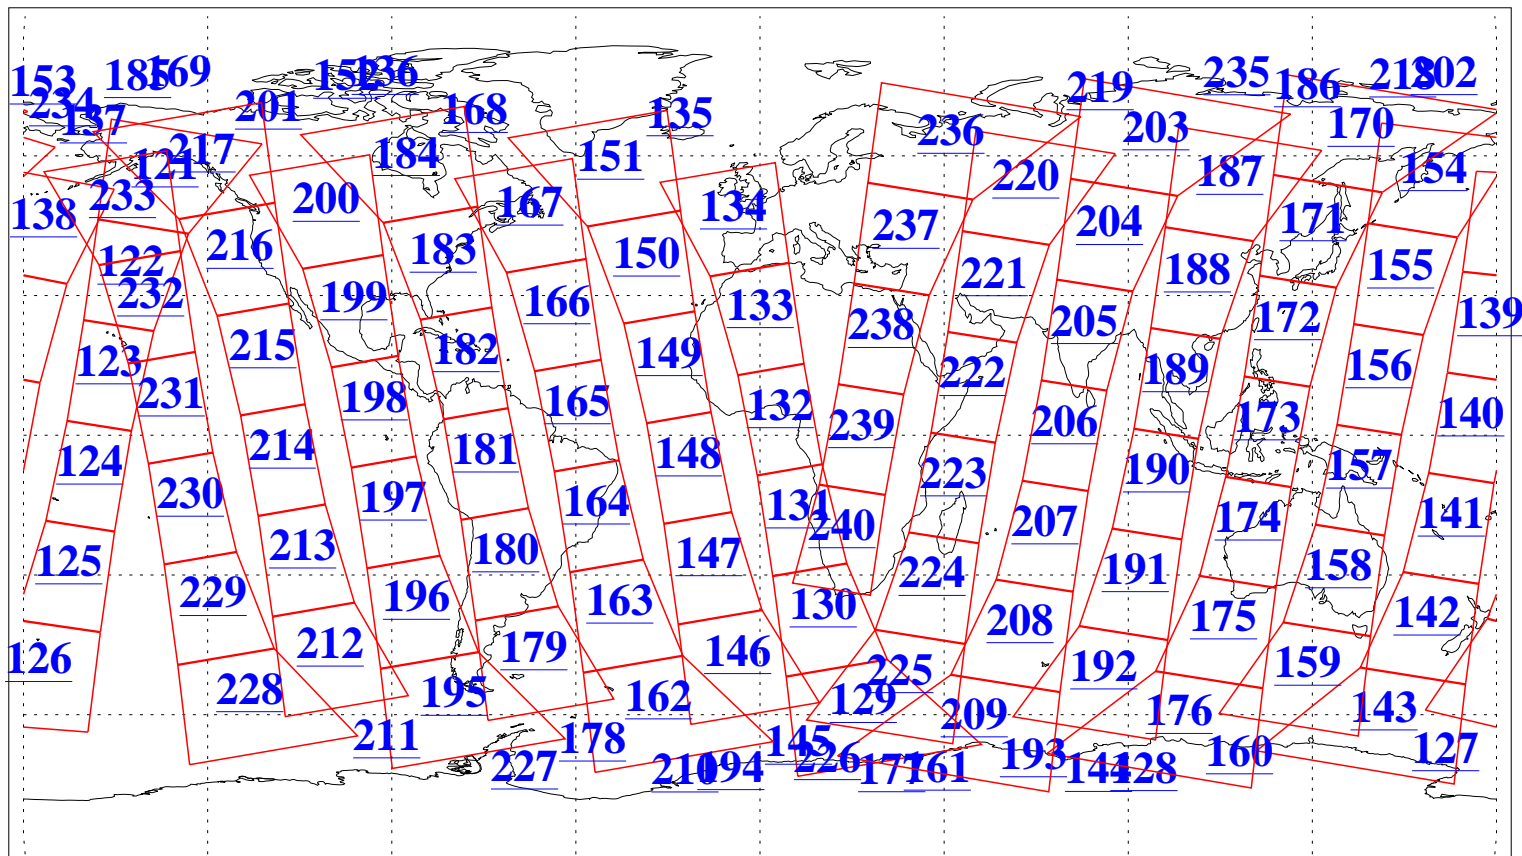

L1B Availability  
AMSU Granules: 239  
HSB Granules: 0  
AIRS Granules: 240

21 Apr 2018  
DoY 111  
Aqua Day 5831  
Granules: 1 to 120

Granules: 121 to 240

Legend: AMSU Available, HSB Available, AIRS Available

L1B Availability  
AMSU Granules: 239  
HSB Granules: 0  
AIRS Granules: 240

21 Apr 2018  
DoY 111  
Aqua Day 5831  
Ascending Granules

Descending Granules

Legend: AMSU Available, HSB Available, AIRS Available

L1B Availability  
 AMSU Granules: 239  
 HSB Granules: 0  
 AIRS Granules: 240

21 Apr 2018  
 DoY 111  
 Aqua Day 5831

Northern Hemisphere Granules

Southern Hemisphere Granules

Legend: AMSU Available, HSB Available, AIRS Available