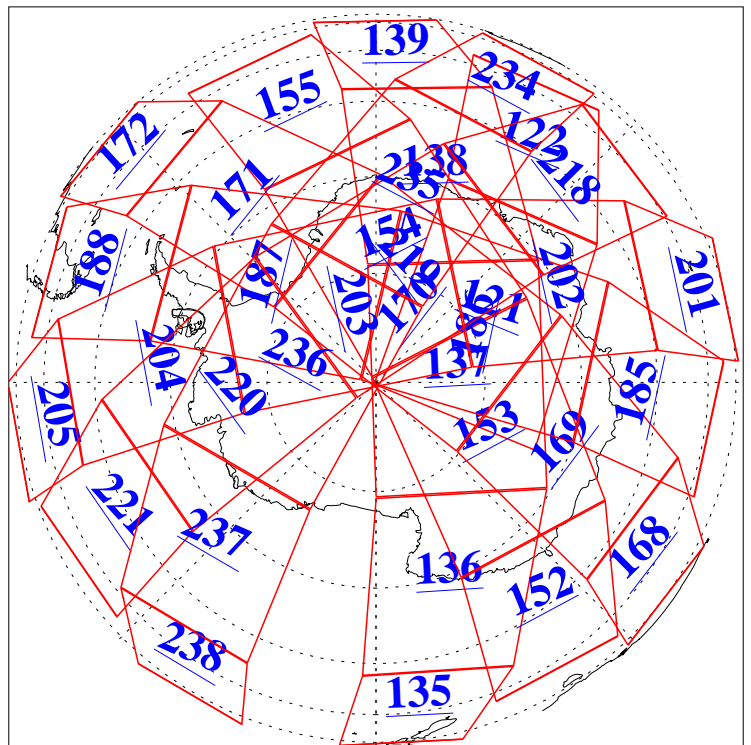

L1B Availability
AMSU Granules: 239
HSB Granules: 0
AIRS Granules: 240

20 Apr 2018
DoY 110
Aqua Day 5830
Granules: 1 to 120

Granules: 121 to 240

Legend: AMSU Available, HSB Available, AIRS Available

L1B Availability
AMSU Granules: 239
HSB Granules: 0
AIRS Granules: 240

20 Apr 2018
DoY 110
Aqua Day 5830

Ascending Granules

Descending Granules

Legend: AMSU Available, HSB Available, AIRS Available

L1B Availability
 AMSU Granules: 239
 HSB Granules: 0
 AIRS Granules: 240

20 Apr 2018
 DoY 110
 Aqua Day 5830

Northern Hemisphere Granules

Southern Hemisphere Granules

Legend: AMSU Available, HSB Available, AIRS Available