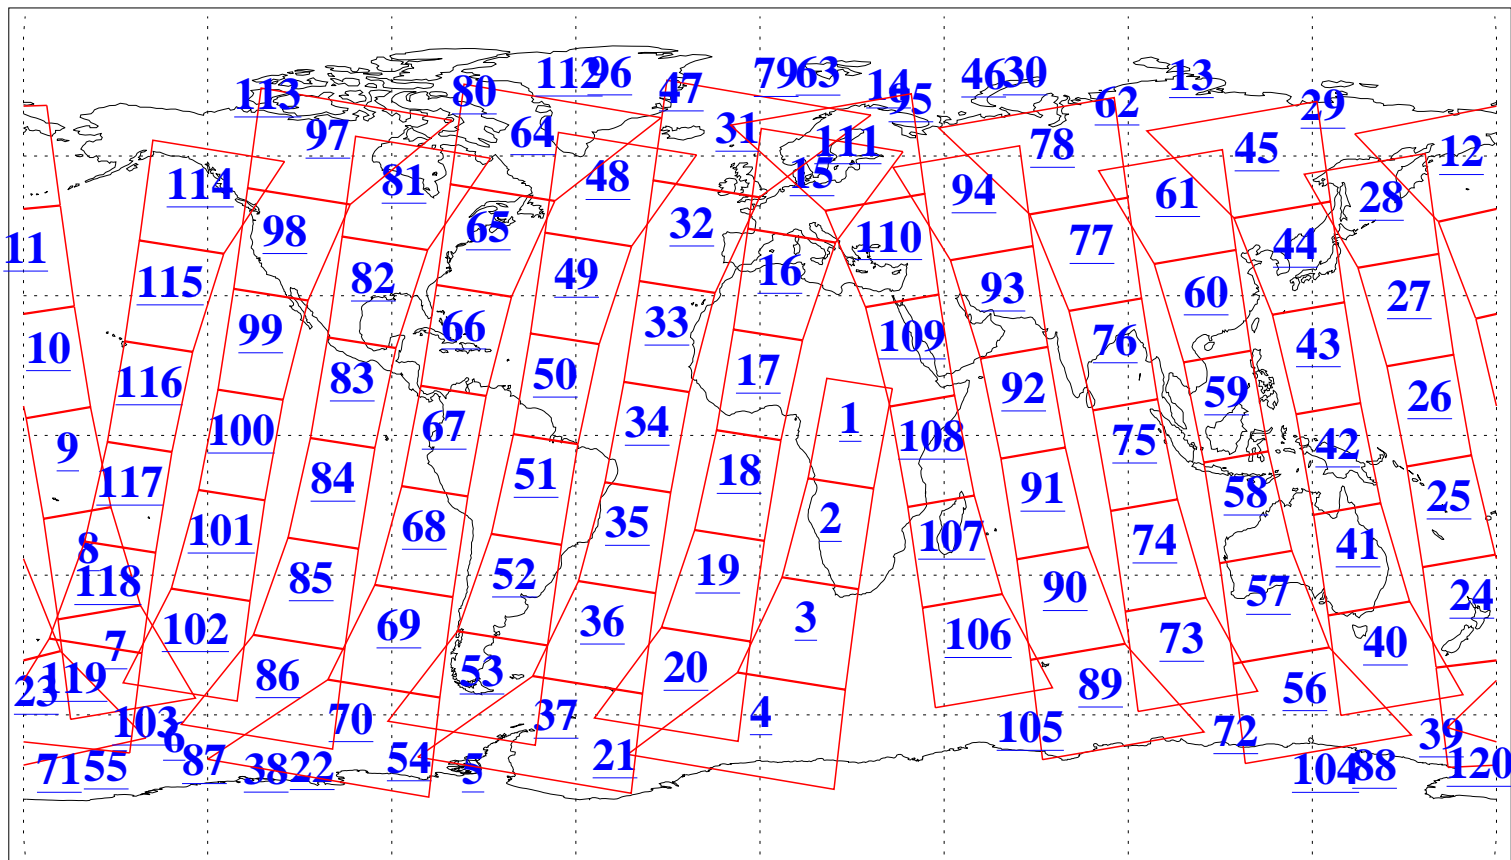

L1B Availability
AMSU Granules: 239
HSB Granules: 0
AIRS Granules: 240

20 Apr 2018
DoY 110
Aqua Day 5830
Granules: 1 to 120

Granules: 121 to 240

Legend: AMSU Available, HSB Available, AIRS Available

L1B Availability
AMSU Granules: 239
HSB Granules: 0
AIRS Granules: 240

20 Apr 2018
DoY 110
Aqua Day 5830

Ascending Granules

Descending Granules

Legend: AMSU Available, HSB Available, AIRS Available

L1B Availability
 AMSU Granules: 239
 HSB Granules: 0
 AIRS Granules: 240

20 Apr 2018
 DoY 110
 Aqua Day 5830

Northern Hemisphere Granules

Southern Hemisphere Granules

Legend: AMSU Available, HSB Available, AIRS Available