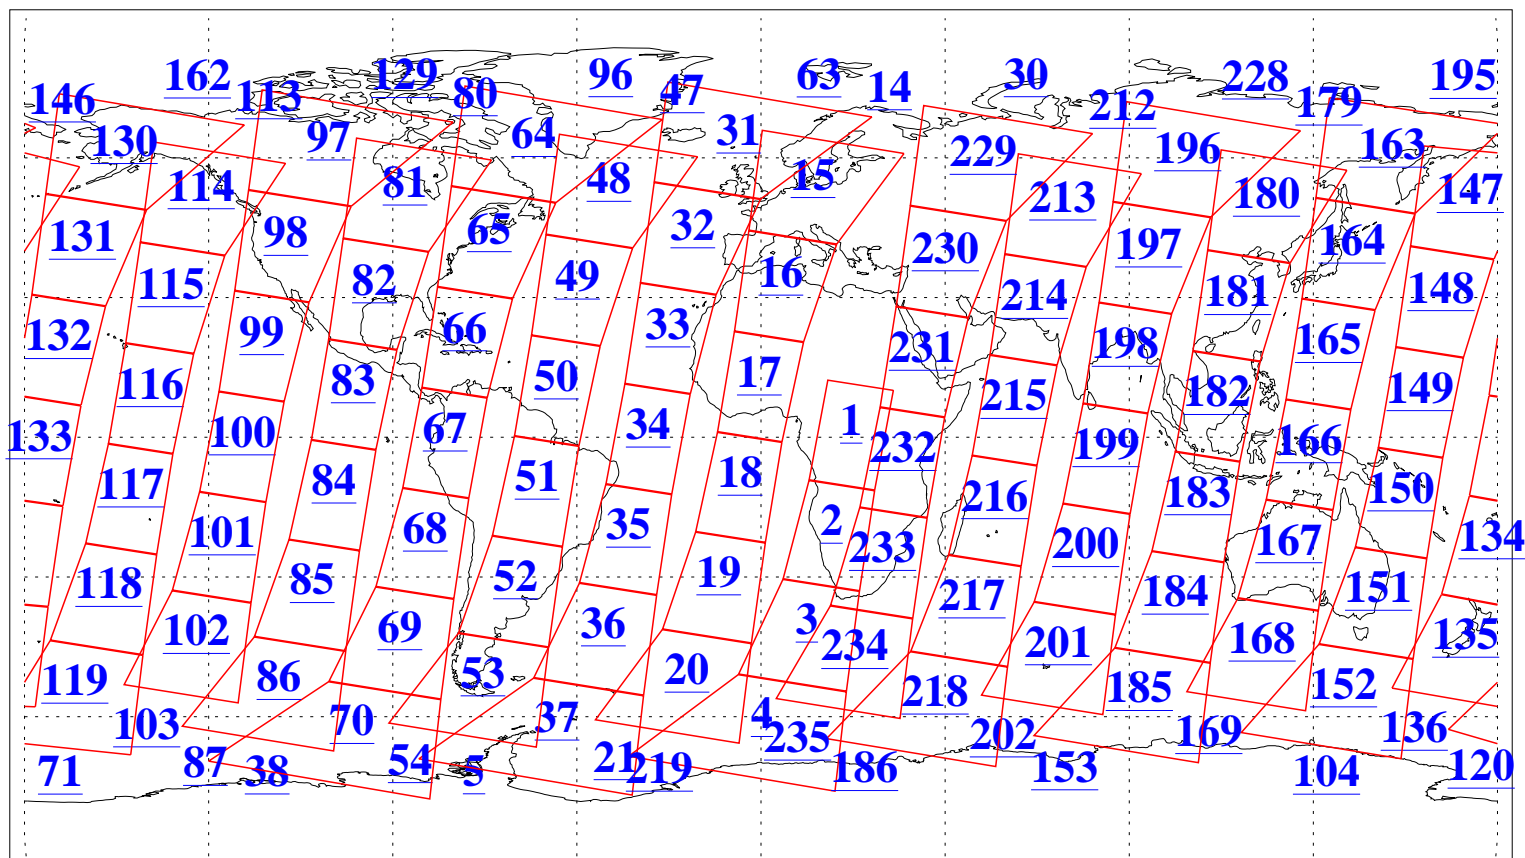

L1B Availability
AMSU Granules: 239
HSB Granules: 0
AIRS Granules: 240

20 Apr 2018
DoY 110
Aqua Day 5830
Granules: 1 to 120

Granules: 121 to 240

Legend: AMSU Available, HSB Available, AIRS Available

L1B Availability
AMSU Granules: 239
HSB Granules: 0
AIRS Granules: 240

20 Apr 2018
DoY 110
Aqua Day 5830

Ascending Granules

Descending Granules

Legend: AMSU Available, HSB Available, AIRS Available

L1B Availability
 AMSU Granules: 239
 HSB Granules: 0
 AIRS Granules: 240

20 Apr 2018
 DoY 110
 Aqua Day 5830

Northern Hemisphere Granules

Southern Hemisphere Granules

Legend: AMSU Available, HSB Available, AIRS Available