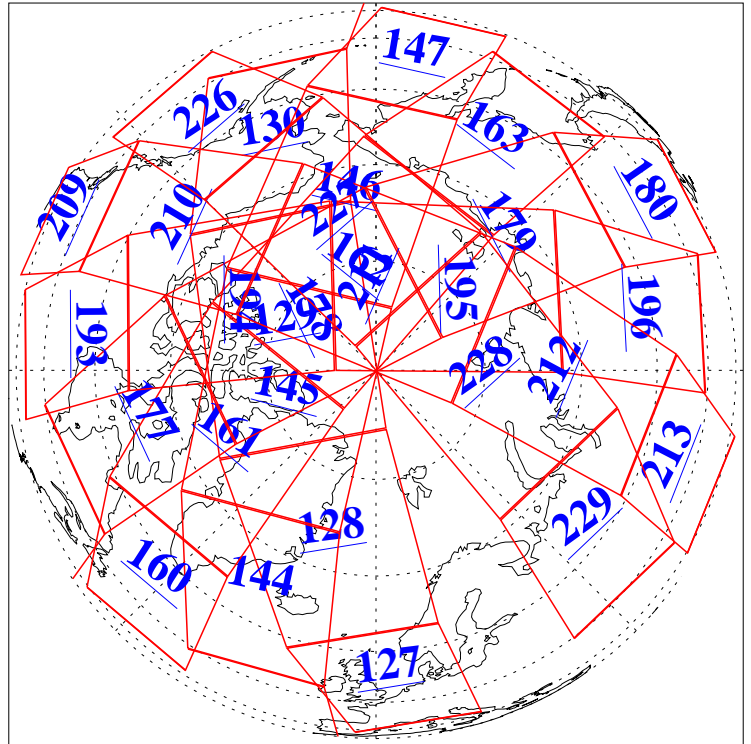

L1B Availability
AMSU Granules: 239
HSB Granules: 0
AIRS Granules: 240

20 Apr 2018
DoY 110
Aqua Day 5830
Granules: 1 to 120

Granules: 121 to 240

Legend: AMSU Available, HSB Available, AIRS Available

L1B Availability
AMSU Granules: 239
HSB Granules: 0
AIRS Granules: 240

20 Apr 2018
DoY 110
Aqua Day 5830

Ascending Granules

Descending Granules

Legend: AMSU Available, HSB Available, AIRS Available

L1B Availability
 AMSU Granules: 239
 HSB Granules: 0
 AIRS Granules: 240

20 Apr 2018
 DoY 110
 Aqua Day 5830

Northern Hemisphere Granules

Southern Hemisphere Granules

Legend: AMSU Available, HSB Available, AIRS Available