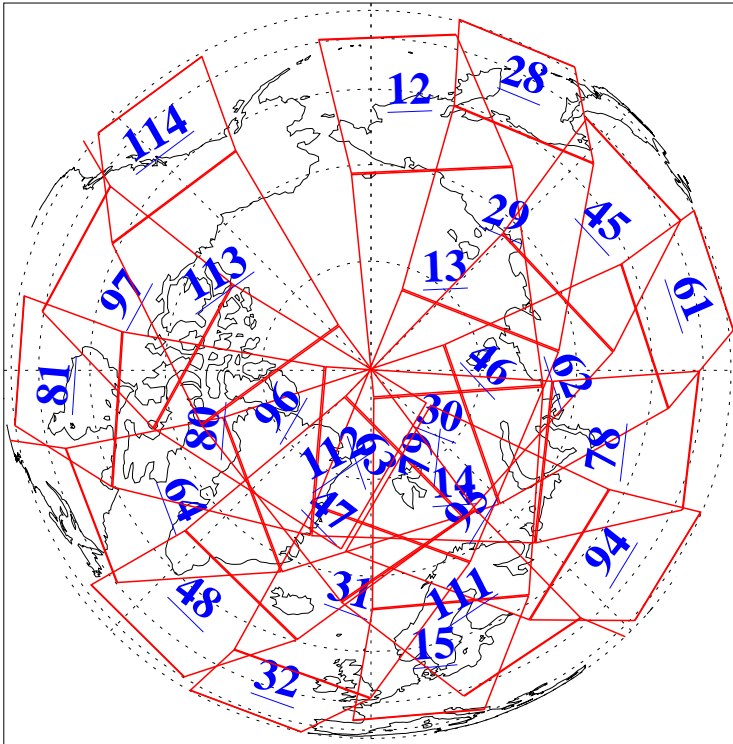

L1B Availability
AMSU Granules: 239
HSB Granules: 0
AIRS Granules: 240

20 Apr 2018
DoY 110
Aqua Day 5830
Granules: 1 to 120

Granules: 121 to 240

Legend: AMSU Available, HSB Available, AIRS Available

L1B Availability
AMSU Granules: 239
HSB Granules: 0
AIRS Granules: 240

20 Apr 2018
DoY 110
Aqua Day 5830

Ascending Granules

Descending Granules

Legend: AMSU Available, HSB Available, AIRS Available

L1B Availability
 AMSU Granules: 239
 HSB Granules: 0
 AIRS Granules: 240

20 Apr 2018
 DoY 110
 Aqua Day 5830

Northern Hemisphere Granules

Southern Hemisphere Granules

Legend: AMSU Available, HSB Available, AIRS Available