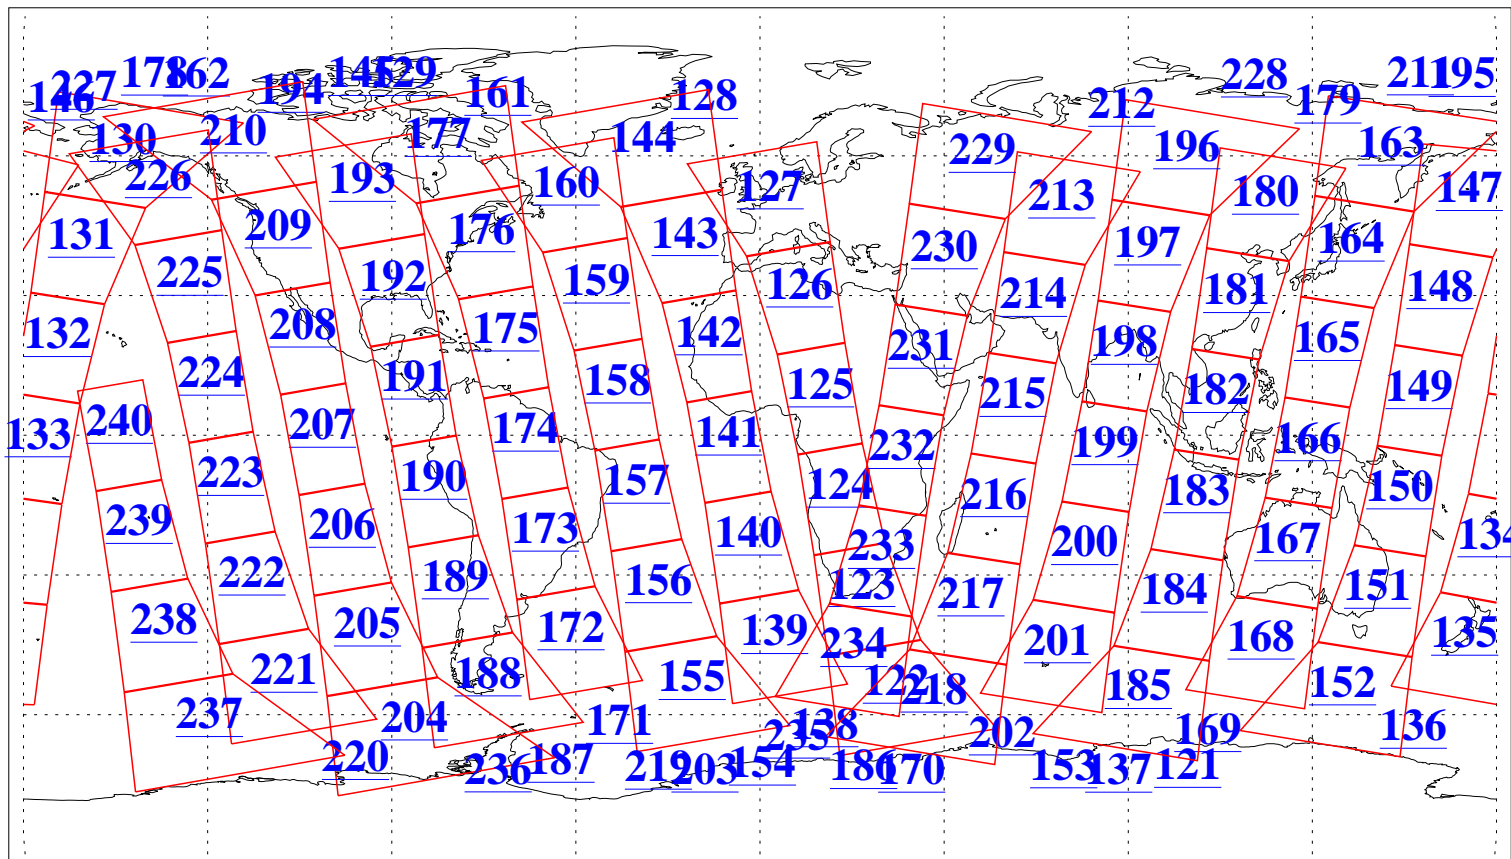

L1B Availability
AMSU Granules: 239
HSB Granules: 0
AIRS Granules: 240

20 Apr 2018
DoY 110
Aqua Day 5830
Granules: 1 to 120

Granules: 121 to 240

Legend: AMSU Available, HSB Available, AIRS Available

L1B Availability
AMSU Granules: 239
HSB Granules: 0
AIRS Granules: 240

20 Apr 2018
DoY 110
Aqua Day 5830

Ascending Granules

Descending Granules

Legend: AMSU Available, HSB Available, AIRS Available

L1B Availability
 AMSU Granules: 239
 HSB Granules: 0
 AIRS Granules: 240

20 Apr 2018
 DoY 110
 Aqua Day 5830

Northern Hemisphere Granules

Southern Hemisphere Granules

Legend: AMSU Available, HSB Available, AIRS Available