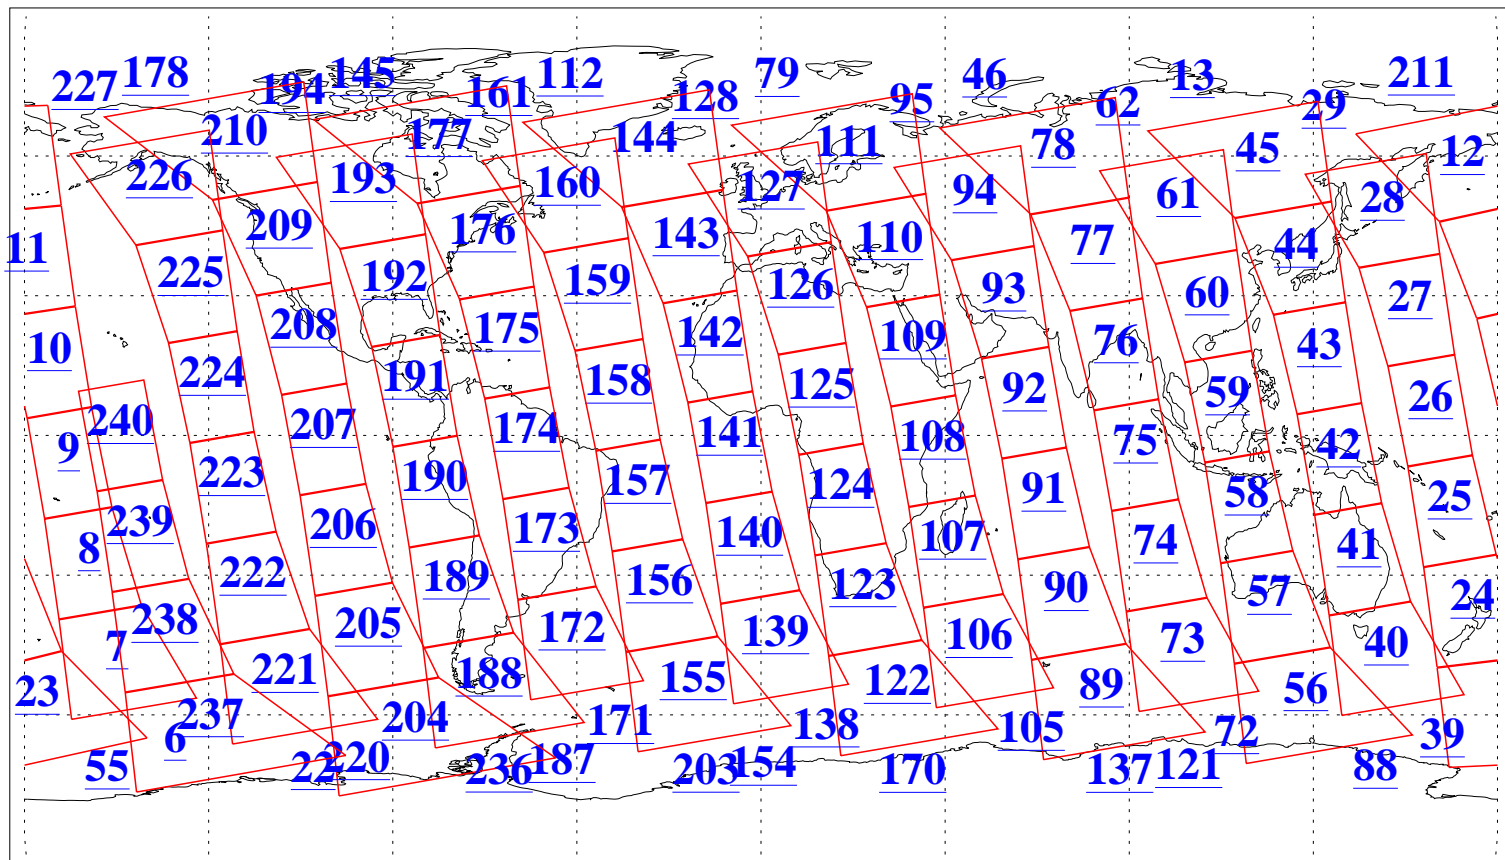

L1B Availability
AMSU Granules: 239
HSB Granules: 0
AIRS Granules: 240

20 Apr 2018
DoY 110
Aqua Day 5830
Granules: 1 to 120

Granules: 121 to 240

Legend: AMSU Available, HSB Available, AIRS Available

L1B Availability
AMSU Granules: 239
HSB Granules: 0
AIRS Granules: 240

20 Apr 2018
DoY 110
Aqua Day 5830

Ascending Granules

Descending Granules

Legend: AMSU Available, HSB Available, AIRS Available

L1B Availability
 AMSU Granules: 239
 HSB Granules: 0
 AIRS Granules: 240

20 Apr 2018
 DoY 110
 Aqua Day 5830

Northern Hemisphere Granules

Southern Hemisphere Granules

Legend: AMSU Available, HSB Available, AIRS Available