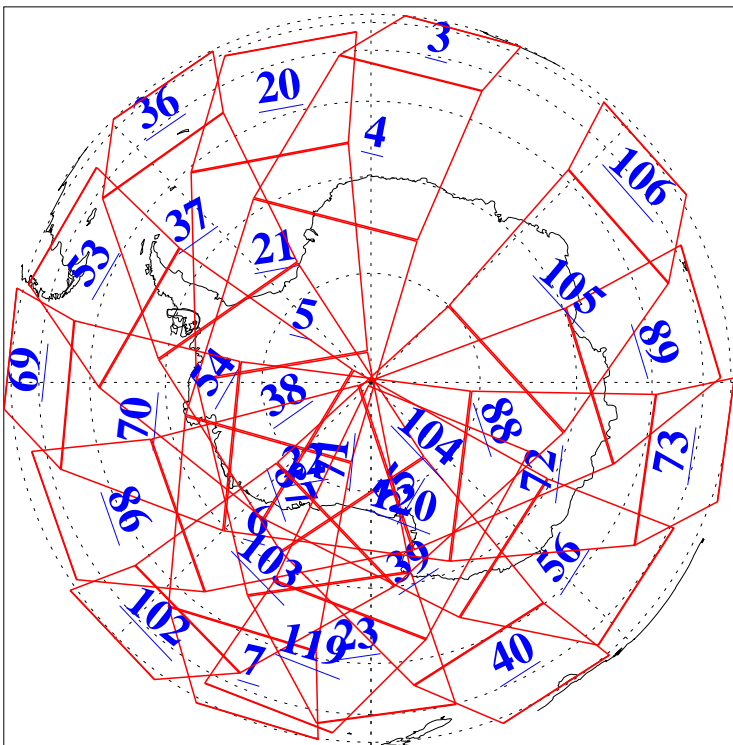

L1B Availability
AMSU Granules: 239
HSB Granules: 0
AIRS Granules: 240

20 Apr 2018
DoY 110
Aqua Day 5830
Granules: 1 to 120

Granules: 121 to 240

Legend: AMSU Available, HSB Available, AIRS Available

L1B Availability
AMSU Granules: 239
HSB Granules: 0
AIRS Granules: 240

20 Apr 2018
DoY 110
Aqua Day 5830

Ascending Granules

Descending Granules

Legend: AMSU Available, HSB Available, AIRS Available

L1B Availability
 AMSU Granules: 239
 HSB Granules: 0
 AIRS Granules: 240

20 Apr 2018
 DoY 110
 Aqua Day 5830

Northern Hemisphere Granules

Southern Hemisphere Granules

Legend: AMSU Available, HSB Available, AIRS Available