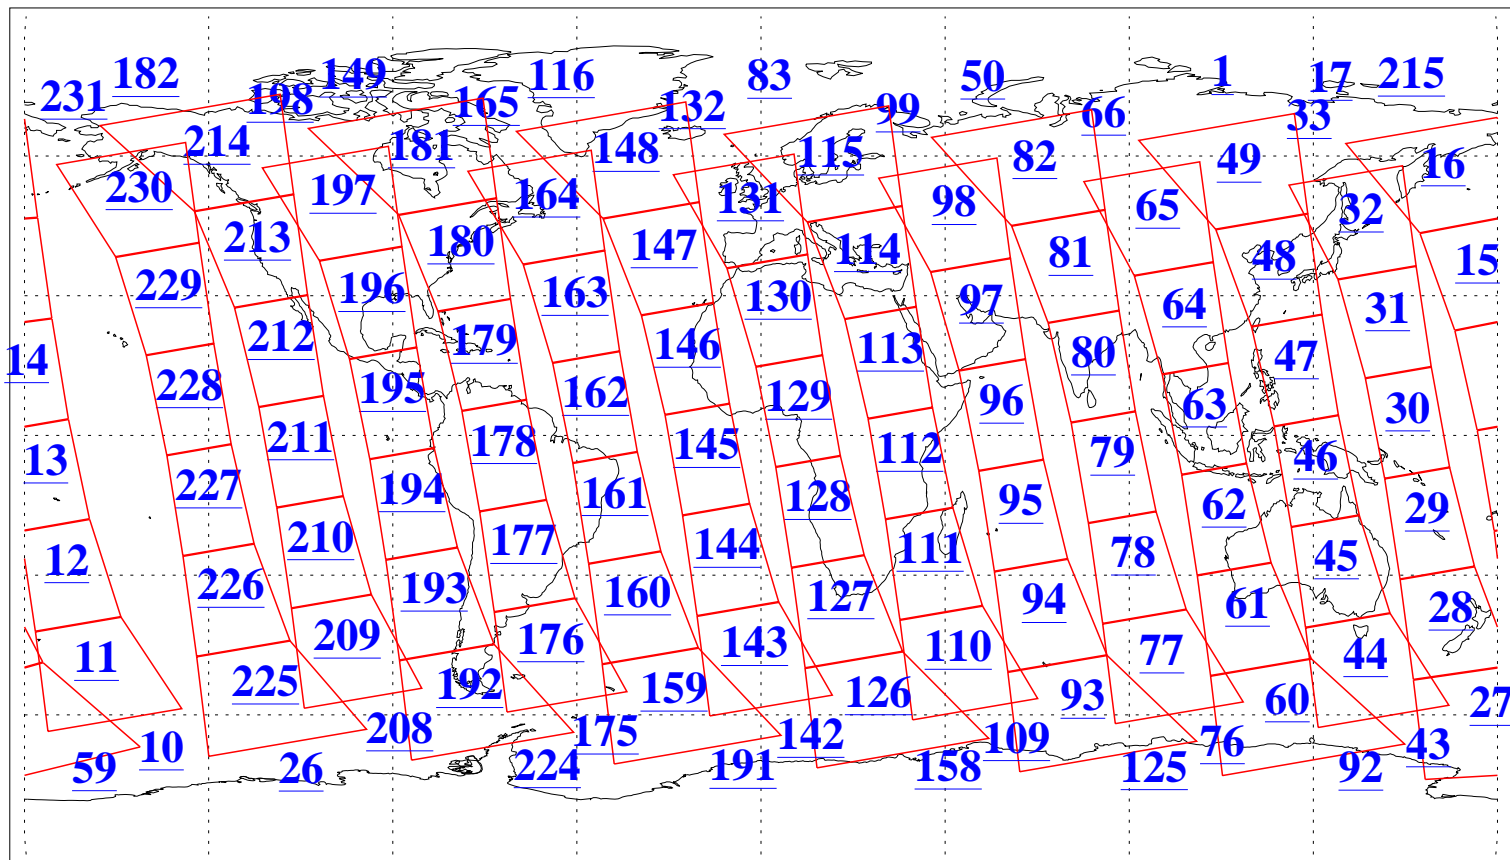

L1B Availability
AMSU Granules: 240
HSB Granules: 0
AIRS Granules: 240

16 Apr 2018
DoY 106
Aqua Day 5826
Granules: 1 to 120

Granules: 121 to 240

Legend: AMSU Available, HSB Available, AIRS Available

L1B Availability
AMSU Granules: 240
HSB Granules: 0
AIRS Granules: 240

16 Apr 2018
DoY 106
Aqua Day 5826

Ascending Granules

Descending Granules

Legend: AMSU Available, HSB Available, AIRS Available

L1B Availability
 AMSU Granules: 240
 HSB Granules: 0
 AIRS Granules: 240

16 Apr 2018
 DoY 106
 Aqua Day 5826

Northern Hemisphere Granules

Southern Hemisphere Granules

Legend: AMSU Available, HSB Available, AIRS Available