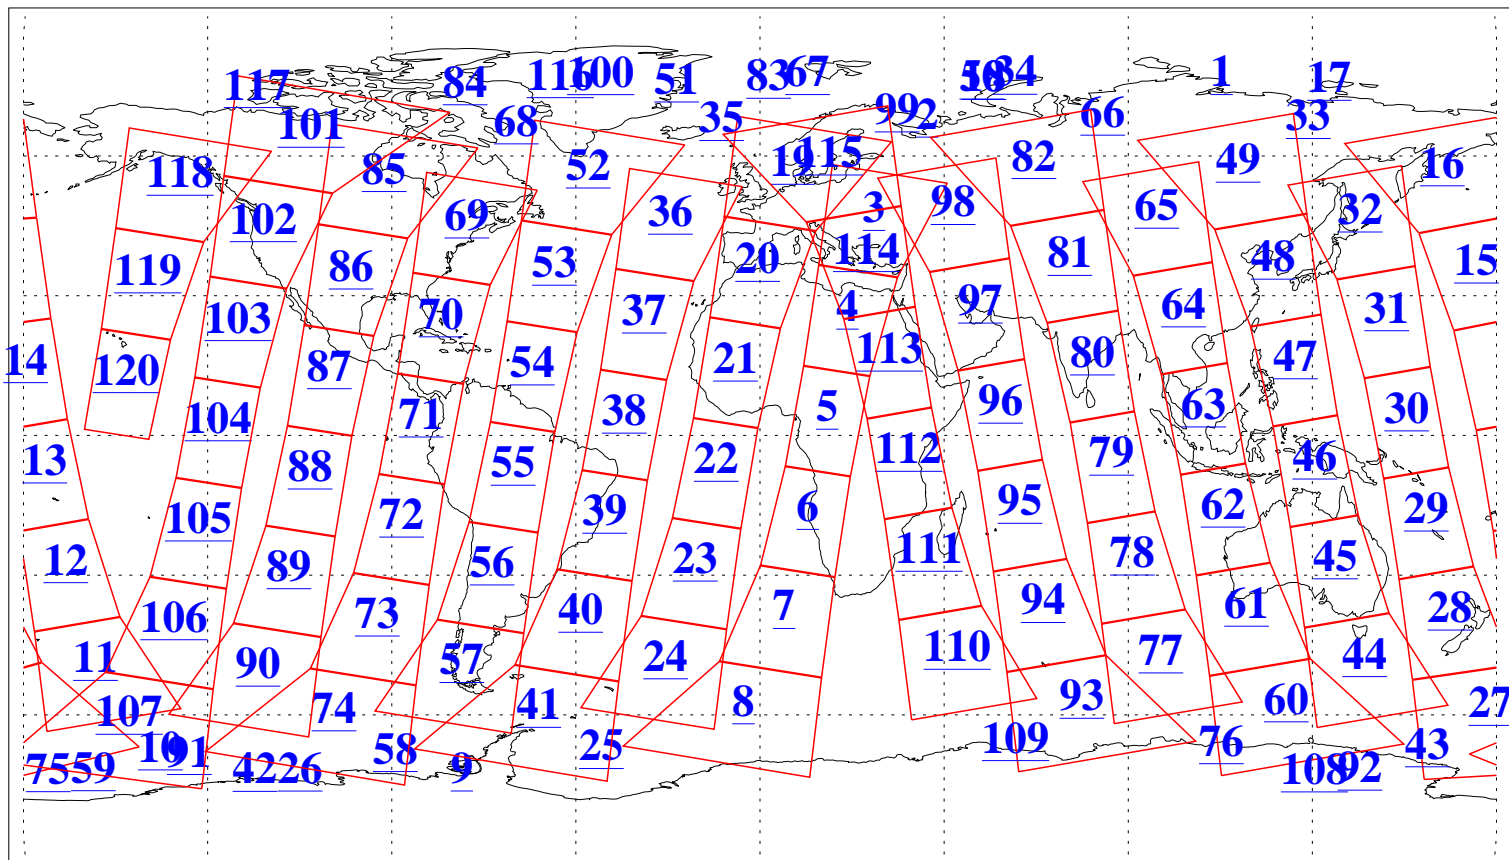

L1B Availability
AMSU Granules: 240
HSB Granules: 0
AIRS Granules: 240

16 Apr 2018
DoY 106
Aqua Day 5826
Granules: 1 to 120

Granules: 121 to 240

Legend: AMSU Available, HSB Available, AIRS Available

L1B Availability
AMSU Granules: 240
HSB Granules: 0
AIRS Granules: 240

16 Apr 2018
DoY 106
Aqua Day 5826

Ascending Granules

Descending Granules

Legend: AMSU Available, HSB Available, AIRS Available

L1B Availability
 AMSU Granules: 240
 HSB Granules: 0
 AIRS Granules: 240

16 Apr 2018
 DoY 106
 Aqua Day 5826

Northern Hemisphere Granules

Southern Hemisphere Granules

Legend: AMSU Available, HSB Available, AIRS Available