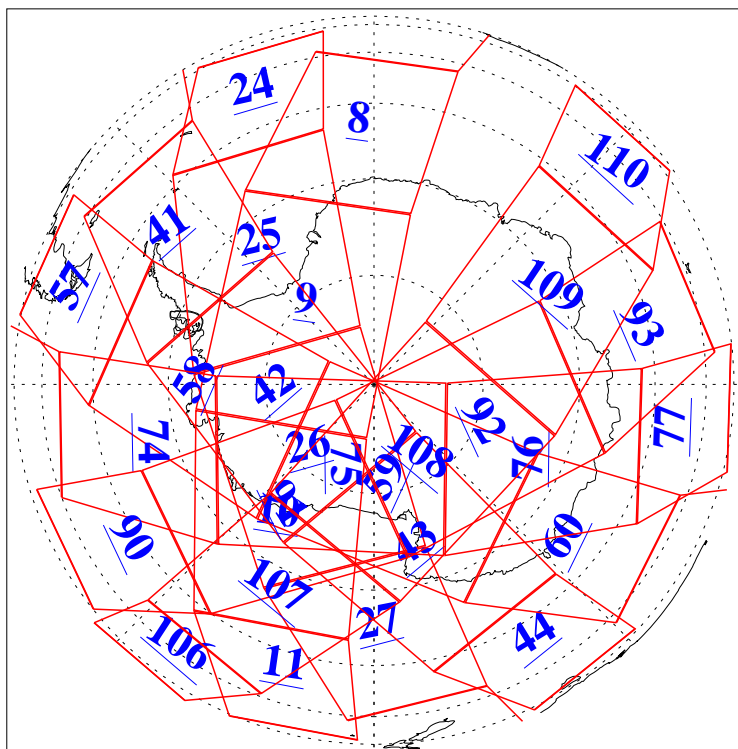

L1B Availability
AMSU Granules: 240
HSB Granules: 0
AIRS Granules: 240

16 Apr 2018
DoY 106
Aqua Day 5826
Granules: 1 to 120

Granules: 121 to 240

Legend: AMSU Available, HSB Available, AIRS Available

L1B Availability
AMSU Granules: 240
HSB Granules: 0
AIRS Granules: 240

16 Apr 2018
DoY 106
Aqua Day 5826

Ascending Granules

Descending Granules

Legend: AMSU Available, HSB Available, AIRS Available

L1B Availability
 AMSU Granules: 240
 HSB Granules: 0
 AIRS Granules: 240

16 Apr 2018
 DoY 106
 Aqua Day 5826

Northern Hemisphere Granules

Southern Hemisphere Granules

Legend: AMSU Available, HSB Available, AIRS Available