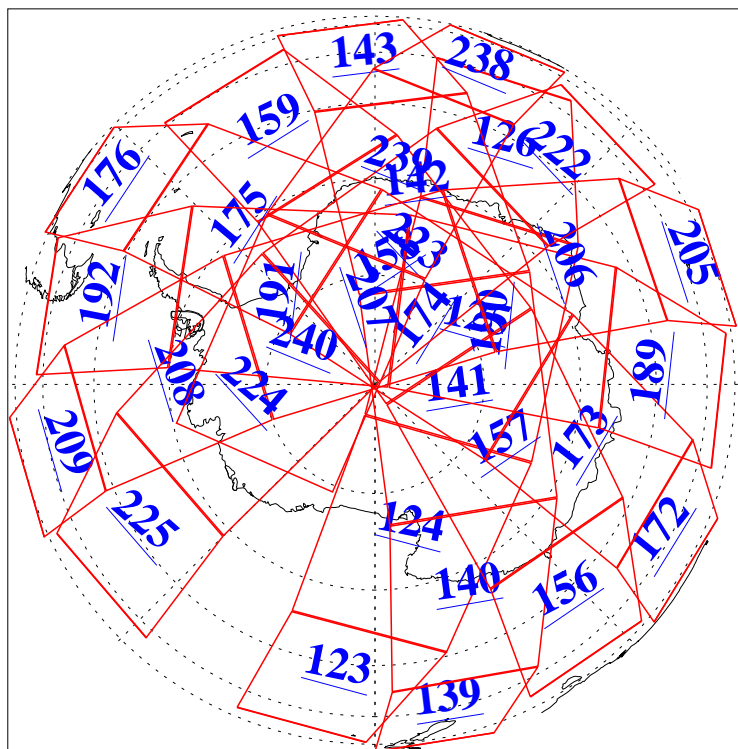

L1B Availability
AMSU Granules: 240
HSB Granules: 0
AIRS Granules: 240

16 Apr 2018
DoY 106
Aqua Day 5826
Granules: 1 to 120

Granules: 121 to 240

Legend: AMSU Available, HSB Available, AIRS Available

L1B Availability
AMSU Granules: 240
HSB Granules: 0
AIRS Granules: 240

16 Apr 2018
DoY 106
Aqua Day 5826

Ascending Granules

Descending Granules

Legend: AMSU Available, HSB Available, AIRS Available

L1B Availability
 AMSU Granules: 240
 HSB Granules: 0
 AIRS Granules: 240

16 Apr 2018
 DoY 106
 Aqua Day 5826

Northern Hemisphere Granules

Southern Hemisphere Granules

Legend: AMSU Available, HSB Available, AIRS Available