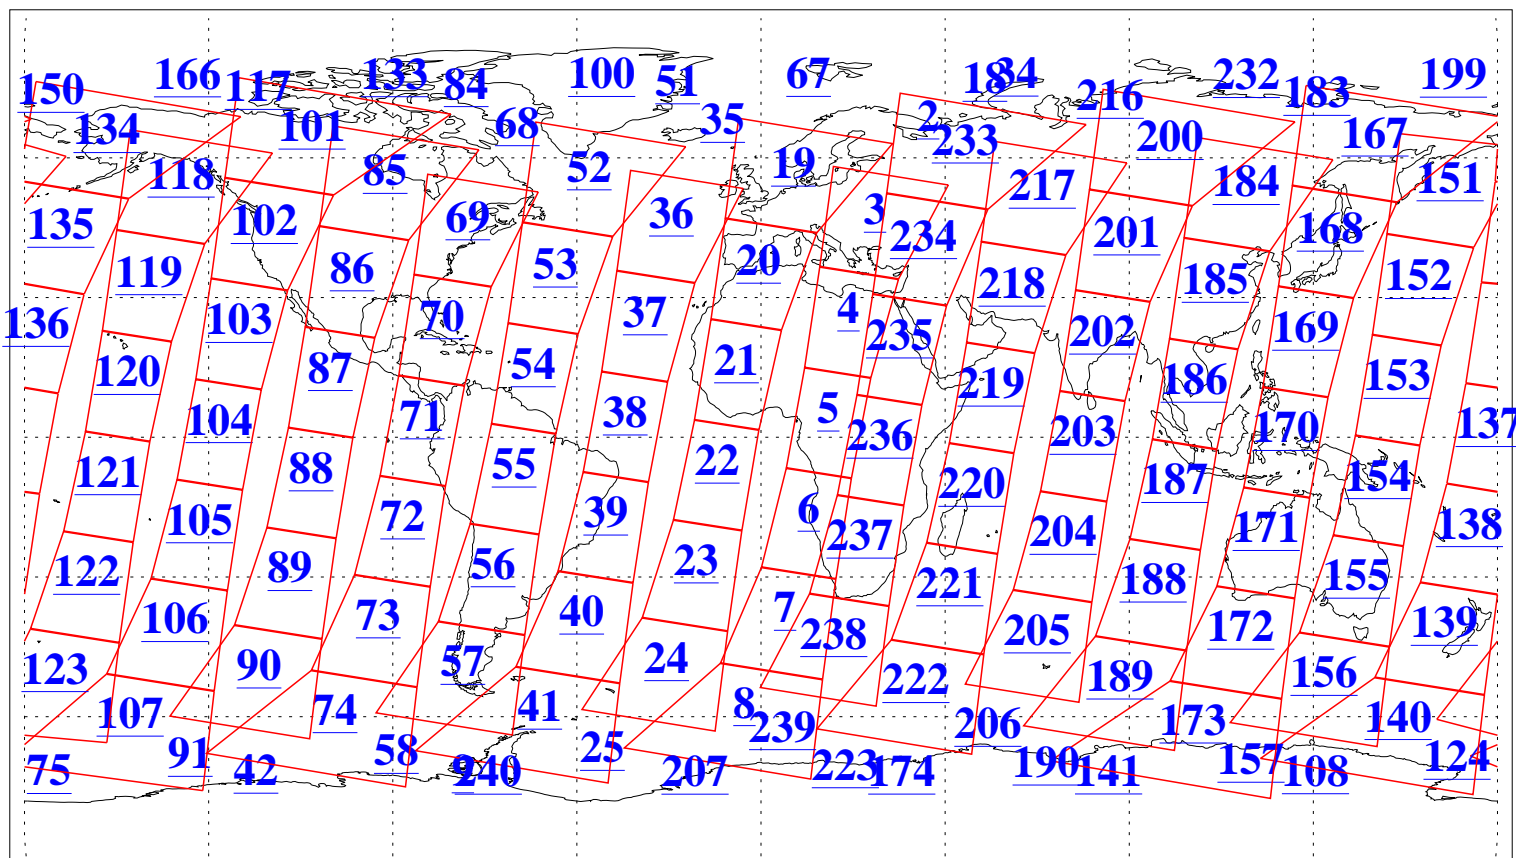

L1B Availability
AMSU Granules: 240
HSB Granules: 0
AIRS Granules: 240

16 Apr 2018
DoY 106
Aqua Day 5826
Granules: 1 to 120

Granules: 121 to 240

Legend: AMSU Available, HSB Available, AIRS Available

L1B Availability
AMSU Granules: 240
HSB Granules: 0
AIRS Granules: 240

16 Apr 2018
DoY 106
Aqua Day 5826

Ascending Granules

Descending Granules

Legend: AMSU Available, HSB Available, AIRS Available

L1B Availability
 AMSU Granules: 240
 HSB Granules: 0
 AIRS Granules: 240

16 Apr 2018
 DoY 106
 Aqua Day 5826

Northern Hemisphere Granules

Southern Hemisphere Granules

Legend: AMSU Available, HSB Available, AIRS Available