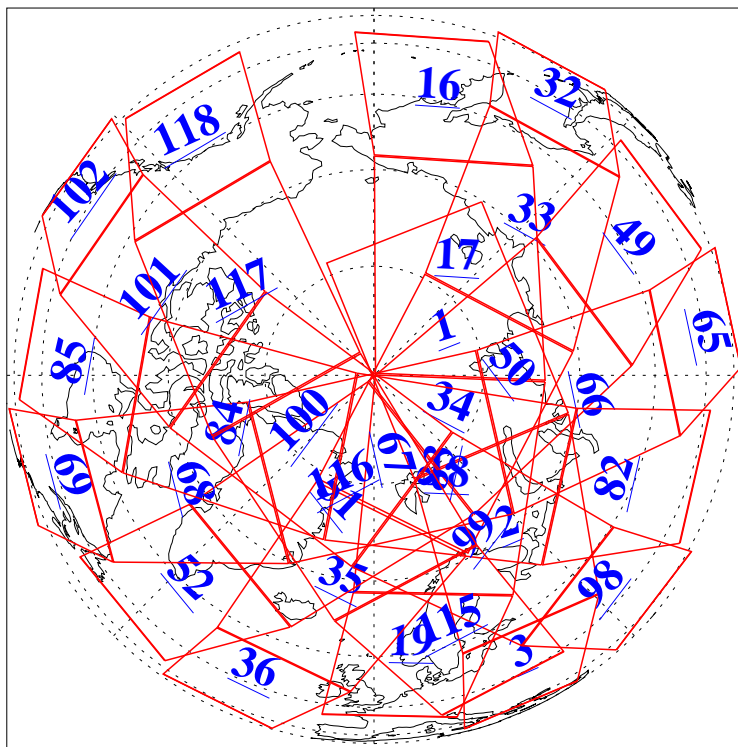

L1B Availability
AMSU Granules: 240
HSB Granules: 0
AIRS Granules: 240

16 Apr 2018
DoY 106
Aqua Day 5826
Granules: 1 to 120

Granules: 121 to 240

Legend: AMSU Available, HSB Available, AIRS Available

L1B Availability
AMSU Granules: 240
HSB Granules: 0
AIRS Granules: 240

16 Apr 2018
DoY 106
Aqua Day 5826

Ascending Granules

Descending Granules

Legend: AMSU Available, HSB Available, AIRS Available

L1B Availability
 AMSU Granules: 240
 HSB Granules: 0
 AIRS Granules: 240

16 Apr 2018
 DoY 106
 Aqua Day 5826

Northern Hemisphere Granules

Southern Hemisphere Granules

Legend: AMSU Available, HSB Available, AIRS Available