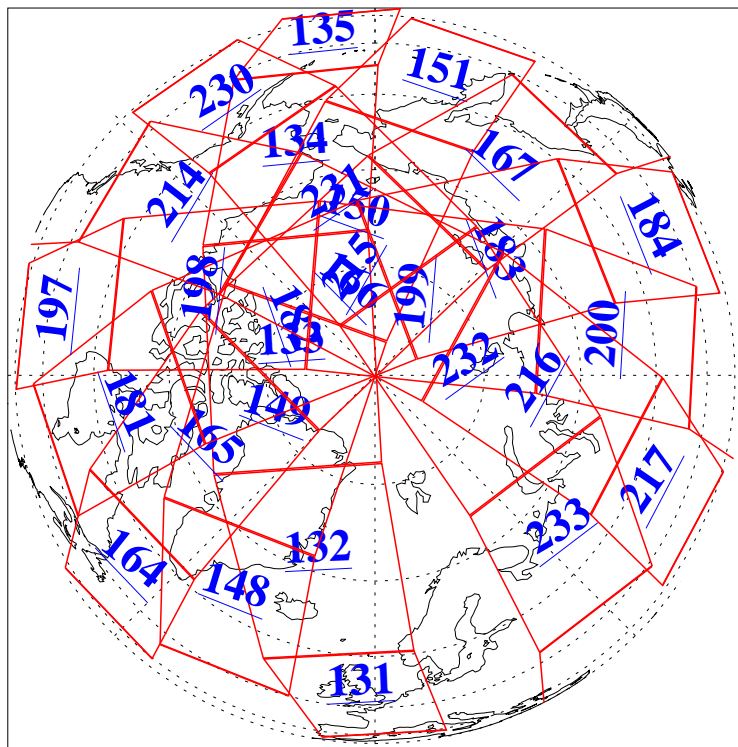

L1B Availability
AMSU Granules: 240
HSB Granules: 0
AIRS Granules: 240

16 Apr 2018
DoY 106
Aqua Day 5826
Granules: 1 to 120

Granules: 121 to 240

Legend: AMSU Available, HSB Available, AIRS Available

L1B Availability
AMSU Granules: 240
HSB Granules: 0
AIRS Granules: 240

16 Apr 2018
DoY 106
Aqua Day 5826

Ascending Granules

Descending Granules

Legend: AMSU Available, HSB Available, AIRS Available

L1B Availability
 AMSU Granules: 240
 HSB Granules: 0
 AIRS Granules: 240

16 Apr 2018
 DoY 106
 Aqua Day 5826

Northern Hemisphere Granules

Southern Hemisphere Granules

Legend: AMSU Available, HSB Available, AIRS Available