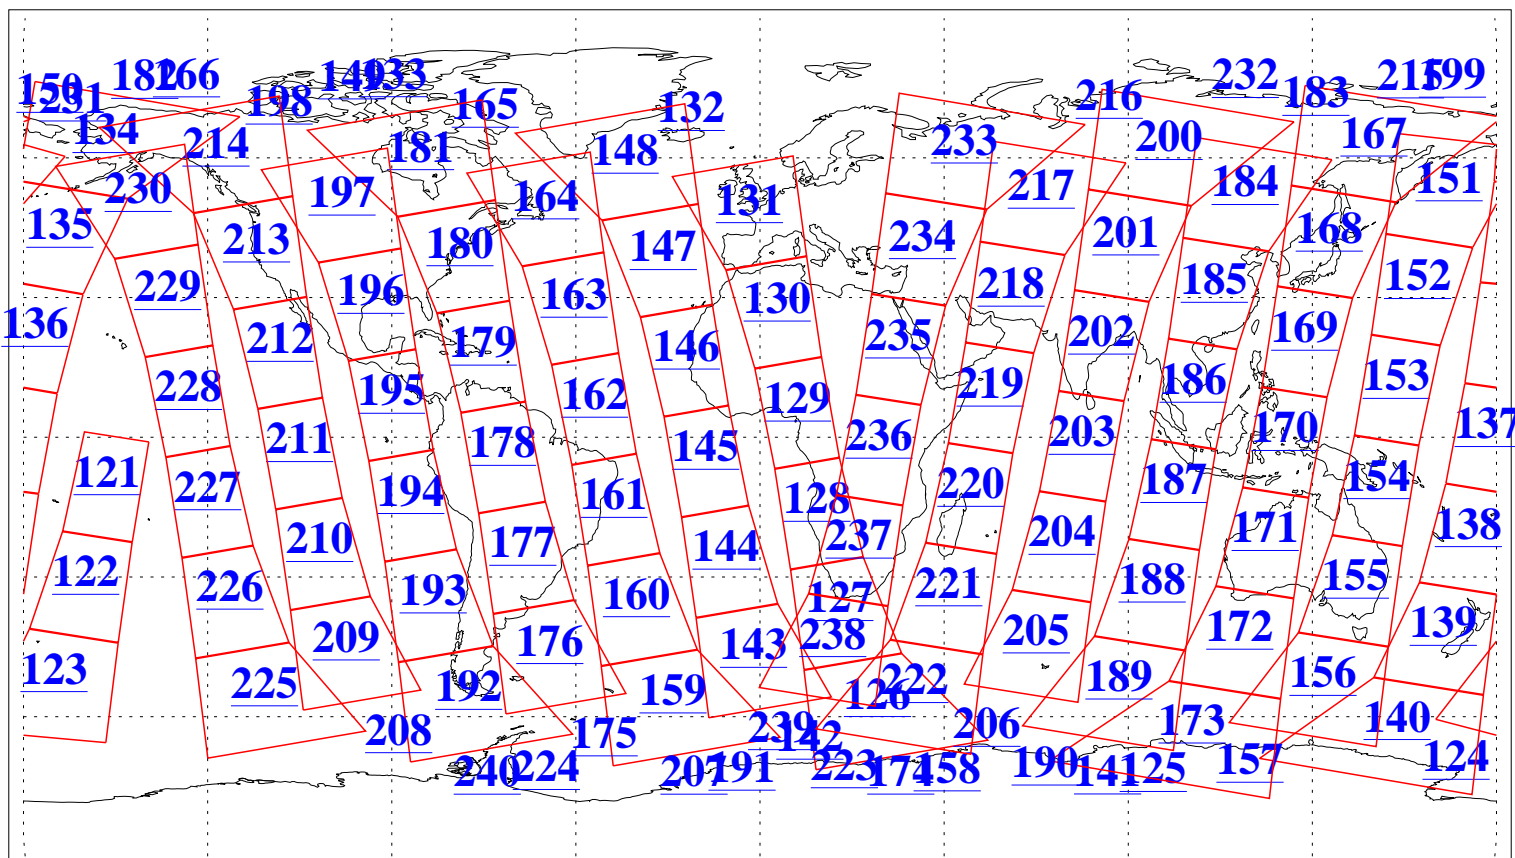

L1B Availability
AMSU Granules: 240
HSB Granules: 0
AIRS Granules: 240

16 Apr 2018
DoY 106
Aqua Day 5826
Granules: 1 to 120

Granules: 121 to 240

Legend: AMSU Available, HSB Available, AIRS Available

L1B Availability
AMSU Granules: 240
HSB Granules: 0
AIRS Granules: 240

16 Apr 2018
DoY 106
Aqua Day 5826

Ascending Granules

Descending Granules

Legend: AMSU Available, HSB Available, AIRS Available

L1B Availability
 AMSU Granules: 240
 HSB Granules: 0
 AIRS Granules: 240

16 Apr 2018
 DoY 106
 Aqua Day 5826

Northern Hemisphere Granules

Southern Hemisphere Granules

Legend: AMSU Available, HSB Available, AIRS Available