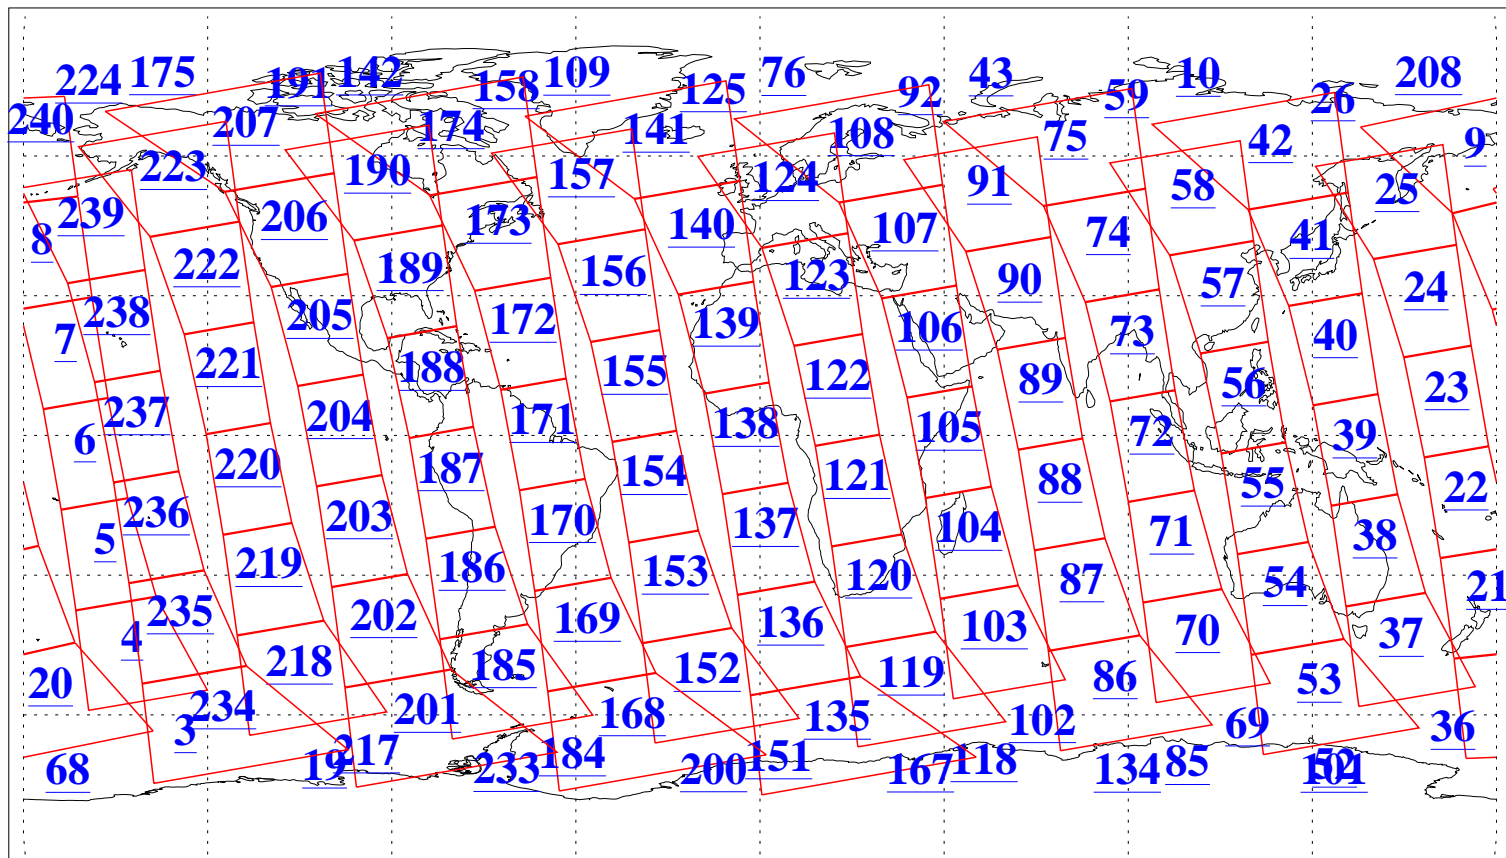

L1B Availability
AMSU Granules: 240
HSB Granules: 0
AIRS Granules: 240

15 Apr 2018
DoY 105
Aqua Day 5825
Granules: 1 to 120

Granules: 121 to 240

Legend: AMSU Available, HSB Available, AIRS Available

L1B Availability
AMSU Granules: 240
HSB Granules: 0
AIRS Granules: 240

15 Apr 2018
DoY 105
Aqua Day 5825

Ascending Granules

Descending Granules

Legend: AMSU Available, HSB Available, AIRS Available

L1B Availability
 AMSU Granules: 240
 HSB Granules: 0
 AIRS Granules: 240

15 Apr 2018
 DoY 105
 Aqua Day 5825

Northern Hemisphere Granules

Southern Hemisphere Granules

Legend: AMSU Available, HSB Available, AIRS Available