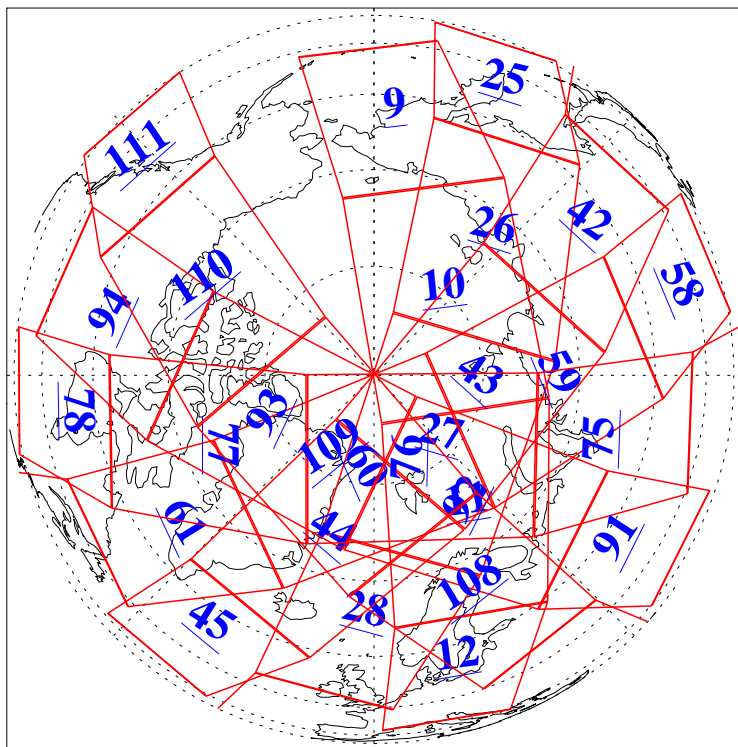

L1B Availability
AMSU Granules: 240
HSB Granules: 0
AIRS Granules: 240

15 Apr 2018
DoY 105
Aqua Day 5825
Granules: 1 to 120

Granules: 121 to 240

Legend: AMSU Available, HSB Available, AIRS Available

L1B Availability
AMSU Granules: 240
HSB Granules: 0
AIRS Granules: 240

15 Apr 2018
DoY 105
Aqua Day 5825

Ascending Granules

Descending Granules

Legend: AMSU Available, HSB Available, AIRS Available

L1B Availability
 AMSU Granules: 240
 HSB Granules: 0
 AIRS Granules: 240

15 Apr 2018
 DoY 105
 Aqua Day 5825

Northern Hemisphere Granules

Southern Hemisphere Granules

Legend: AMSU Available, HSB Available, AIRS Available