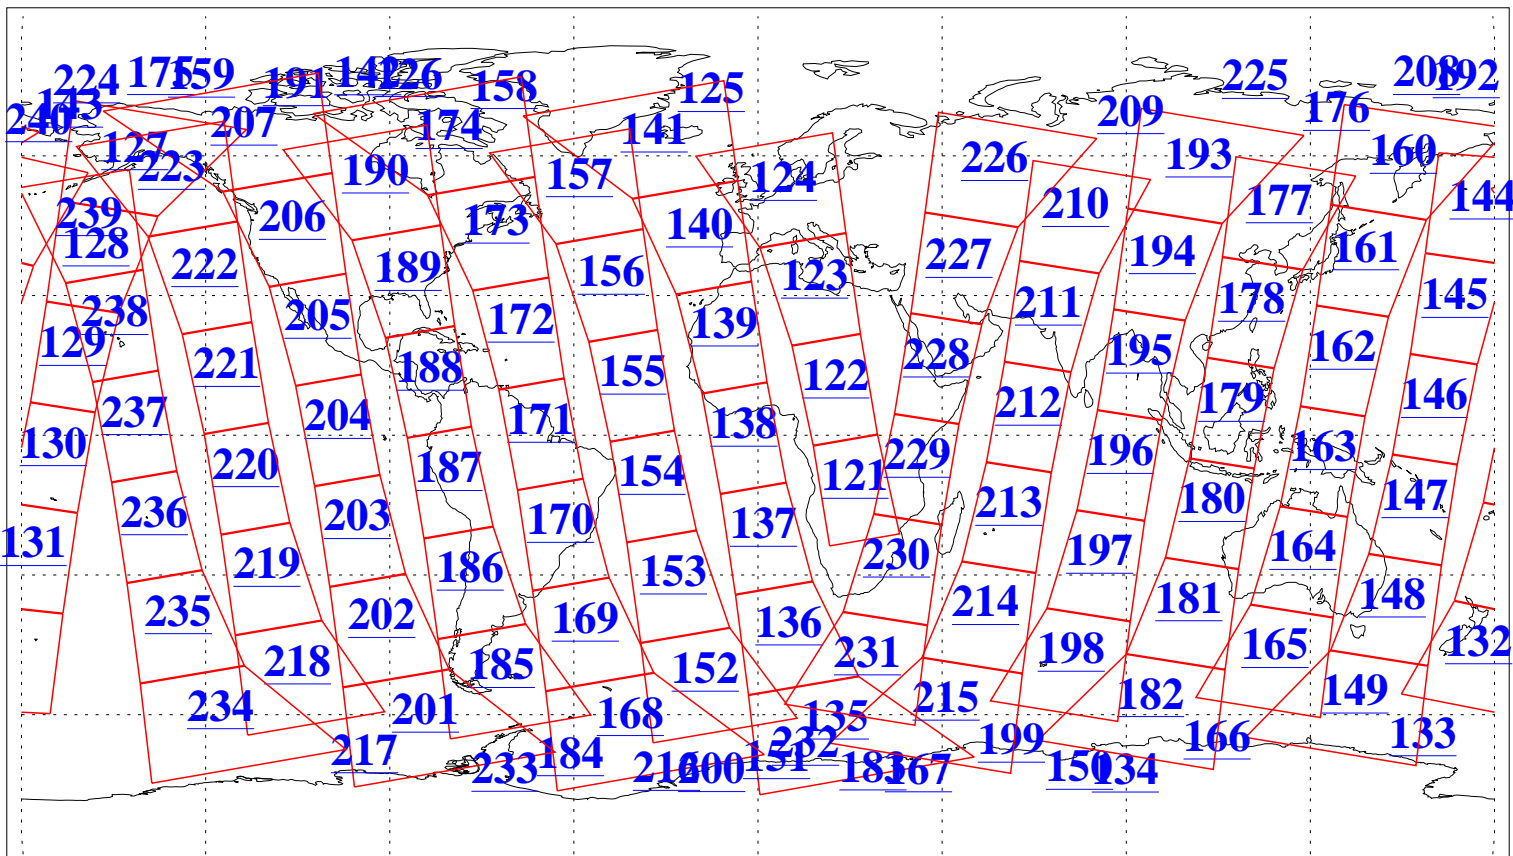

L1B Availability
AMSU Granules: 240
HSB Granules: 0
AIRS Granules: 240

15 Apr 2018
DoY 105
Aqua Day 5825
Granules: 1 to 120

Granules: 121 to 240

Legend: AMSU Available, HSB Available, AIRS Available

L1B Availability
AMSU Granules: 240
HSB Granules: 0
AIRS Granules: 240

15 Apr 2018
DoY 105
Aqua Day 5825

Ascending Granules

Descending Granules

Legend: AMSU Available, HSB Available, AIRS Available

L1B Availability
 AMSU Granules: 240
 HSB Granules: 0
 AIRS Granules: 240

15 Apr 2018
 DoY 105
 Aqua Day 5825

Northern Hemisphere Granules

Southern Hemisphere Granules

Legend: AMSU Available, HSB Available, AIRS Available