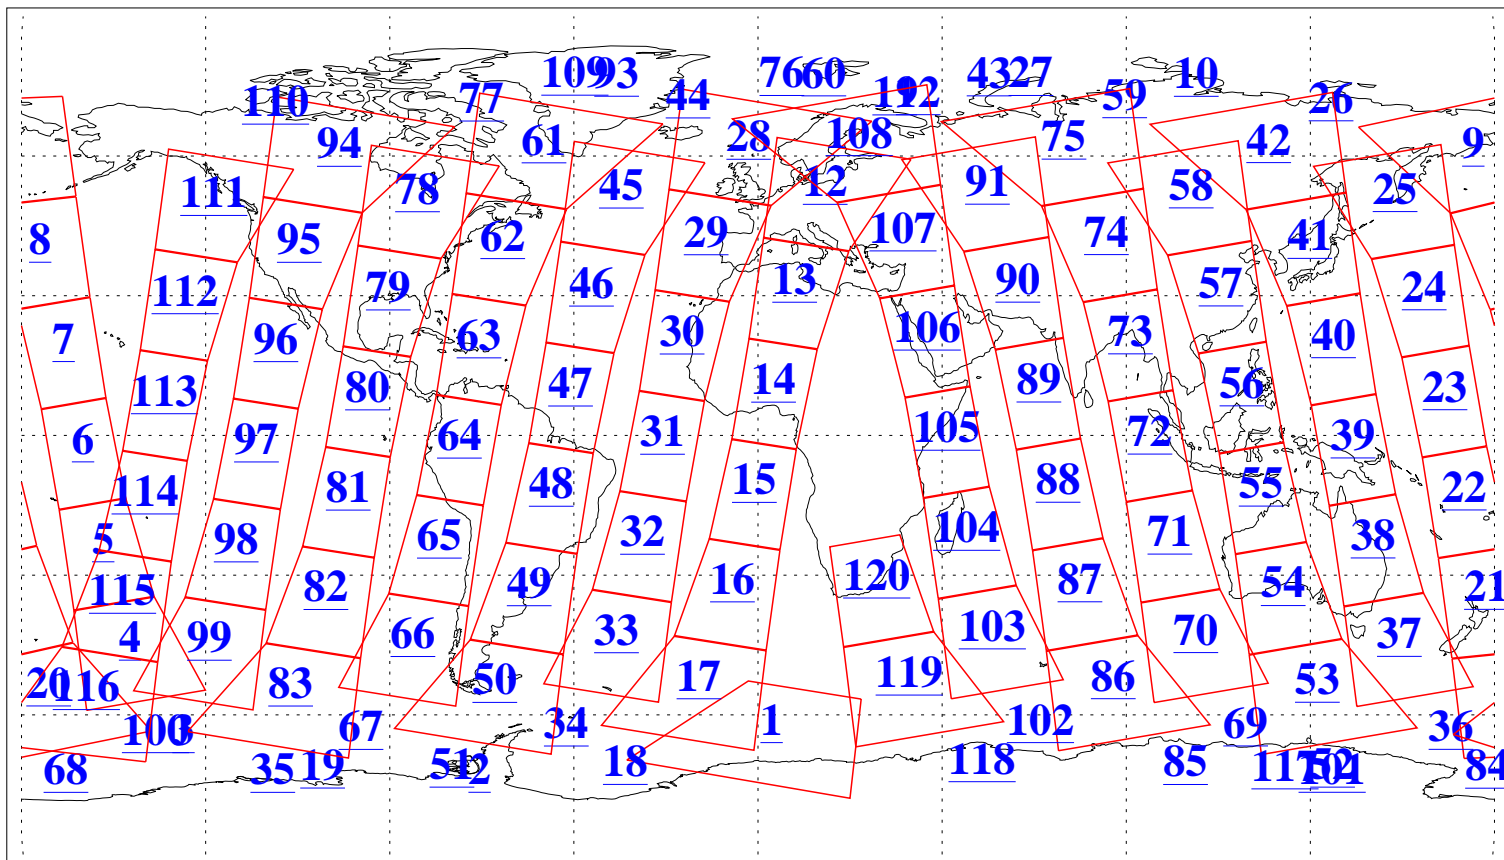

L1B Availability
AMSU Granules: 240
HSB Granules: 0
AIRS Granules: 240

15 Apr 2018
DoY 105
Aqua Day 5825
Granules: 1 to 120

Granules: 121 to 240

Legend: AMSU Available, HSB Available, AIRS Available

L1B Availability
AMSU Granules: 240
HSB Granules: 0
AIRS Granules: 240

15 Apr 2018
DoY 105
Aqua Day 5825

Ascending Granules

Descending Granules

Legend: AMSU Available, HSB Available, AIRS Available

L1B Availability
 AMSU Granules: 240
 HSB Granules: 0
 AIRS Granules: 240

15 Apr 2018
 DoY 105
 Aqua Day 5825

Northern Hemisphere Granules

Southern Hemisphere Granules

Legend: AMSU Available, HSB Available, AIRS Available