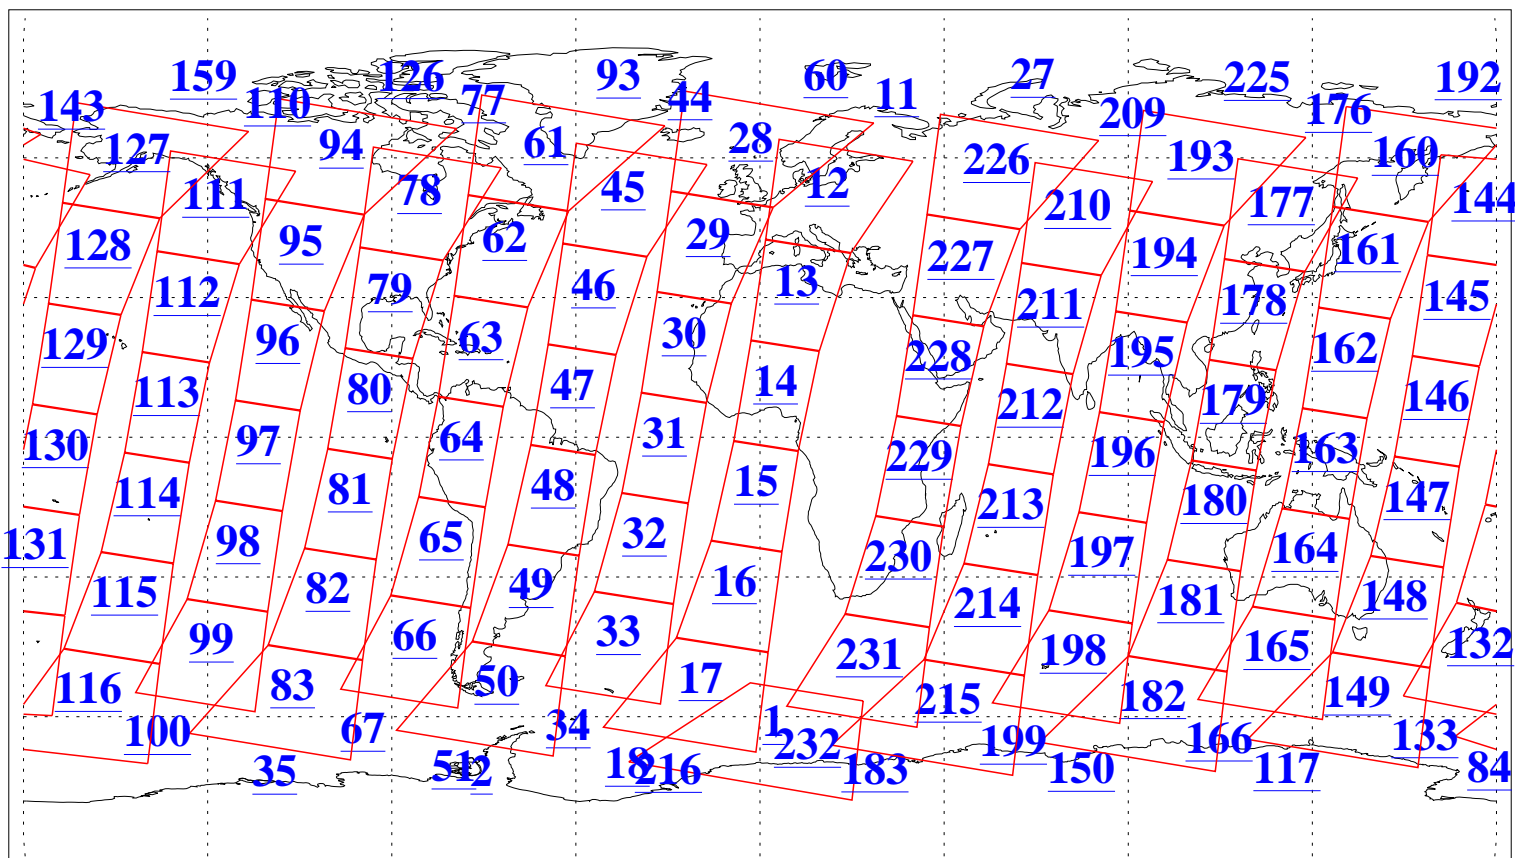

L1B Availability
AMSU Granules: 240
HSB Granules: 0
AIRS Granules: 240

15 Apr 2018
DoY 105
Aqua Day 5825
Granules: 1 to 120

Granules: 121 to 240

Legend: AMSU Available, HSB Available, AIRS Available

L1B Availability
AMSU Granules: 240
HSB Granules: 0
AIRS Granules: 240

15 Apr 2018
DoY 105
Aqua Day 5825

Ascending Granules

Descending Granules

Legend: AMSU Available, HSB Available, AIRS Available

L1B Availability
 AMSU Granules: 240
 HSB Granules: 0
 AIRS Granules: 240

15 Apr 2018
 DoY 105
 Aqua Day 5825

Northern Hemisphere Granules

Southern Hemisphere Granules

Legend: AMSU Available, HSB Available, AIRS Available