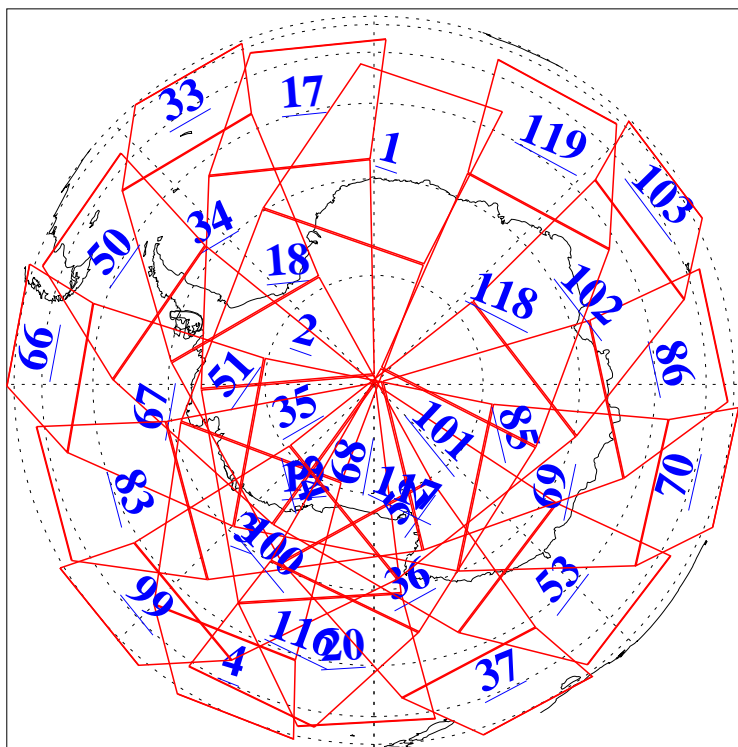

L1B Availability
AMSU Granules: 240
HSB Granules: 0
AIRS Granules: 240

15 Apr 2018
DoY 105
Aqua Day 5825
Granules: 1 to 120

Granules: 121 to 240

Legend: AMSU Available, HSB Available, AIRS Available

L1B Availability
AMSU Granules: 240
HSB Granules: 0
AIRS Granules: 240

15 Apr 2018
DoY 105
Aqua Day 5825

Ascending Granules

Descending Granules

Legend: AMSU Available, HSB Available, AIRS Available

L1B Availability
 AMSU Granules: 240
 HSB Granules: 0
 AIRS Granules: 240

15 Apr 2018
 DoY 105
 Aqua Day 5825

Northern Hemisphere Granules

Southern Hemisphere Granules

Legend: AMSU Available, HSB Available, AIRS Available