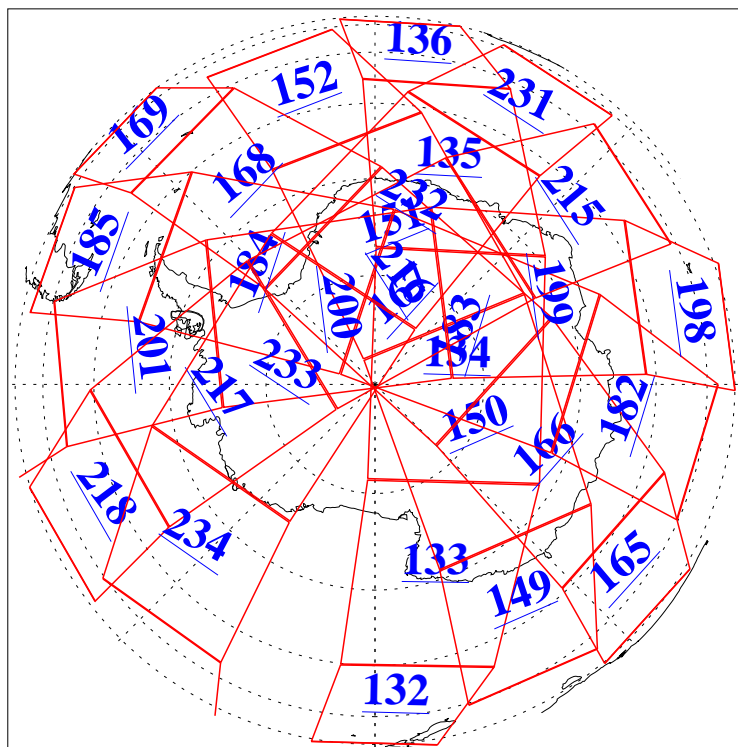

L1B Availability
AMSU Granules: 240
HSB Granules: 0
AIRS Granules: 240

15 Apr 2018
DoY 105
Aqua Day 5825
Granules: 1 to 120

Granules: 121 to 240

Legend: AMSU Available, HSB Available, AIRS Available

L1B Availability
AMSU Granules: 240
HSB Granules: 0
AIRS Granules: 240

15 Apr 2018
DoY 105
Aqua Day 5825

Ascending Granules

Descending Granules

Legend: AMSU Available, HSB Available, AIRS Available

L1B Availability
 AMSU Granules: 240
 HSB Granules: 0
 AIRS Granules: 240

15 Apr 2018
 DoY 105
 Aqua Day 5825

Northern Hemisphere Granules

Southern Hemisphere Granules

Legend: AMSU Available, HSB Available, AIRS Available