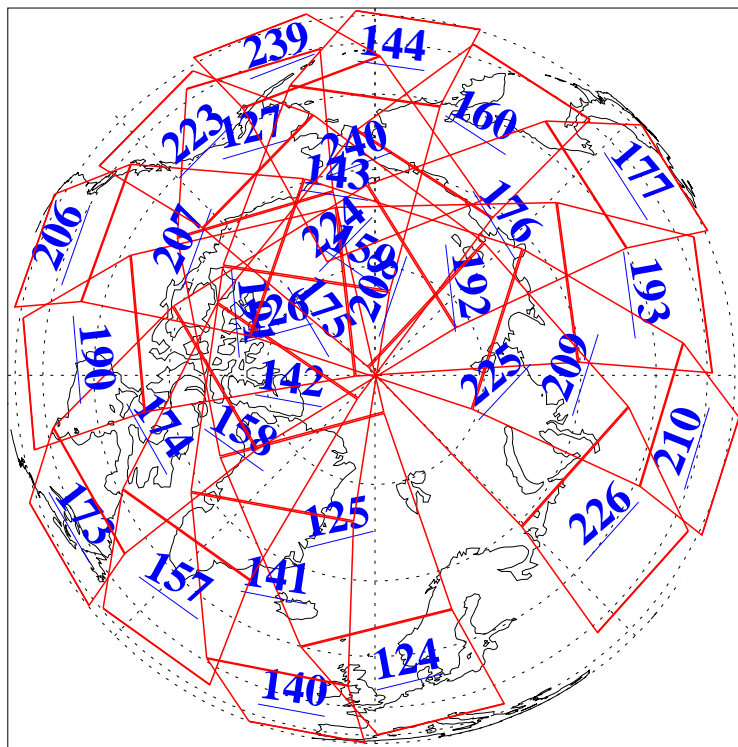

L1B Availability
AMSU Granules: 240
HSB Granules: 0
AIRS Granules: 240

15 Apr 2018
DoY 105
Aqua Day 5825
Granules: 1 to 120

Granules: 121 to 240

Legend: AMSU Available, HSB Available, AIRS Available

L1B Availability
AMSU Granules: 240
HSB Granules: 0
AIRS Granules: 240

15 Apr 2018
DoY 105
Aqua Day 5825

Ascending Granules

Descending Granules

Legend: AMSU Available, HSB Available, AIRS Available

L1B Availability
 AMSU Granules: 240
 HSB Granules: 0
 AIRS Granules: 240

15 Apr 2018
 DoY 105
 Aqua Day 5825

Northern Hemisphere Granules

Southern Hemisphere Granules

Legend: AMSU Available, HSB Available, AIRS Available