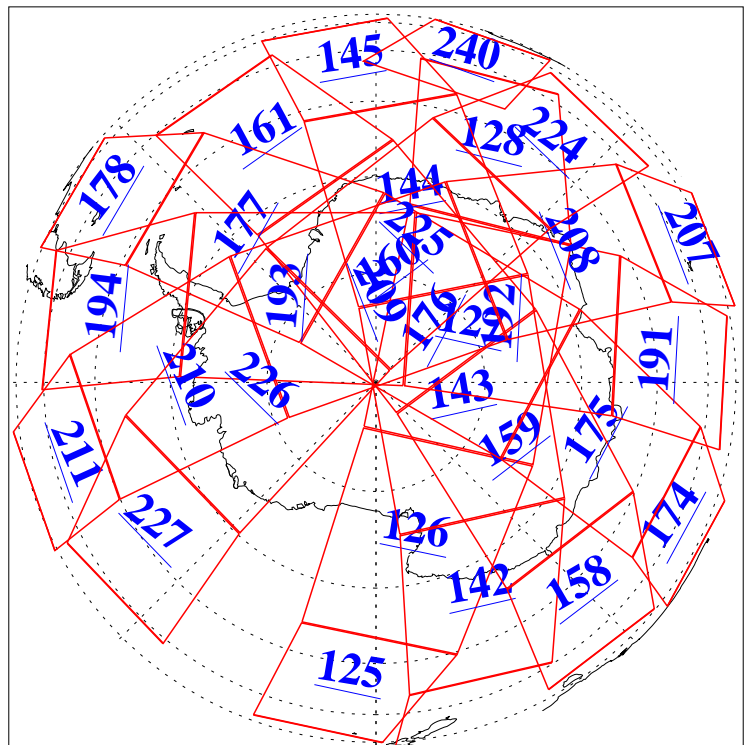

L1B Availability
AMSU Granules: 238
HSB Granules: 0
AIRS Granules: 240

14 Apr 2018
DoY 104
Aqua Day 5824
Granules: 1 to 120

Granules: 121 to 240

Legend: AMSU Available, HSB Available, AIRS Available

L1B Availability
AMSU Granules: 238
HSB Granules: 0
AIRS Granules: 240

14 Apr 2018
DoY 104
Aqua Day 5824

Ascending Granules

Descending Granules

Legend: AMSU Available, HSB Available, AIRS Available

L1B Availability
 AMSU Granules: 238
 HSB Granules: 0
 AIRS Granules: 240

14 Apr 2018
 DoY 104
 Aqua Day 5824

Northern Hemisphere Granules

Southern Hemisphere Granules

Legend: AMSU Available, HSB Available, AIRS Available