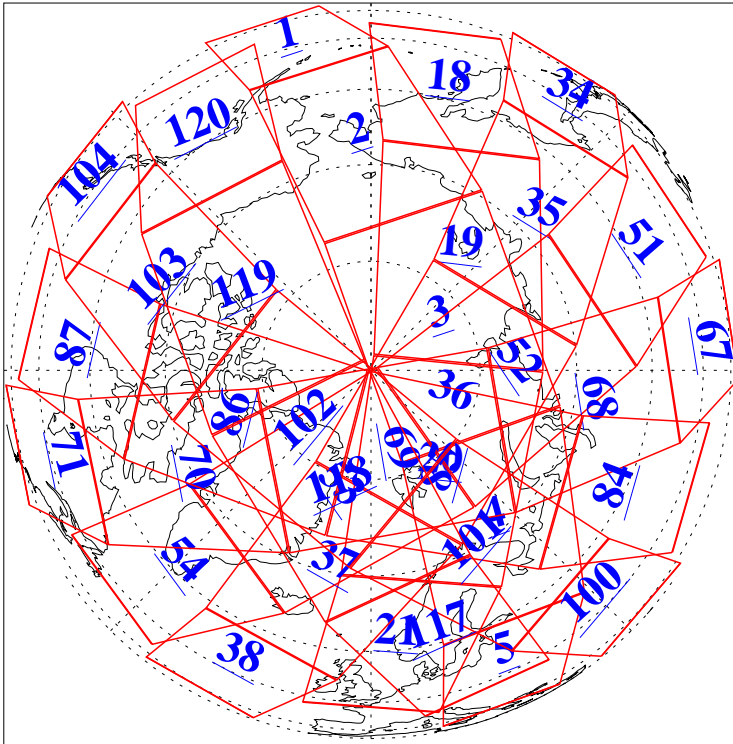

L1B Availability
AMSU Granules: 238
HSB Granules: 0
AIRS Granules: 240

14 Apr 2018
DoY 104
Aqua Day 5824
Granules: 1 to 120

Granules: 121 to 240

Legend: AMSU Available, HSB Available, AIRS Available

L1B Availability
AMSU Granules: 238
HSB Granules: 0
AIRS Granules: 240

14 Apr 2018
DoY 104
Aqua Day 5824

Ascending Granules

Descending Granules

Legend: AMSU Available, HSB Available, AIRS Available

L1B Availability
 AMSU Granules: 238
 HSB Granules: 0
 AIRS Granules: 240

14 Apr 2018
 DoY 104
 Aqua Day 5824

Northern Hemisphere Granules

Southern Hemisphere Granules

Legend: AMSU Available, HSB Available, AIRS Available