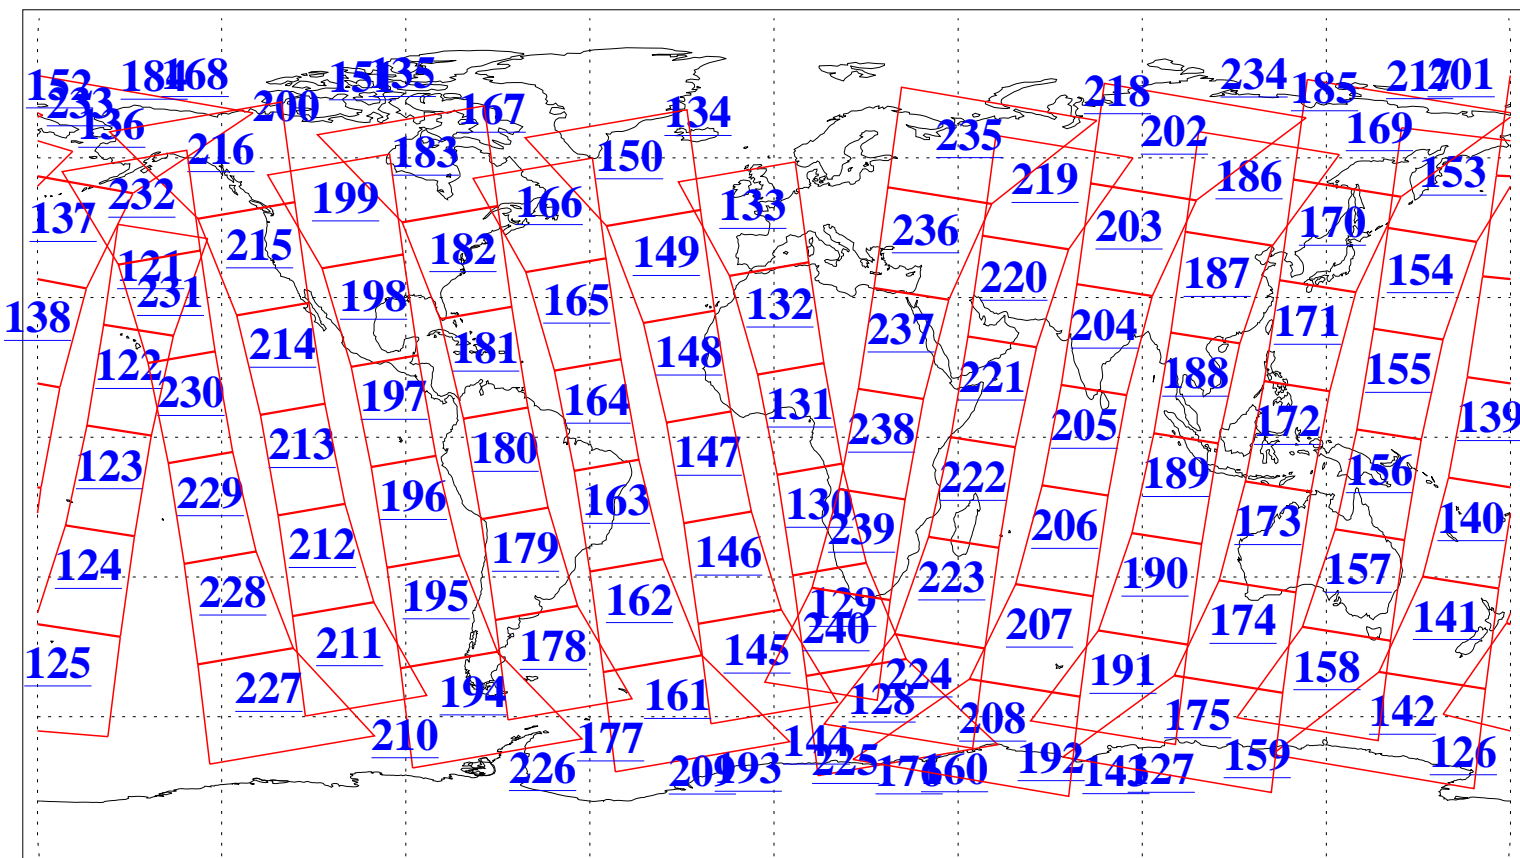

L1B Availability
AMSU Granules: 238
HSB Granules: 0
AIRS Granules: 240

14 Apr 2018
DoY 104
Aqua Day 5824
Granules: 1 to 120

Granules: 121 to 240

Legend: AMSU Available, HSB Available, AIRS Available

L1B Availability
AMSU Granules: 238
HSB Granules: 0
AIRS Granules: 240

14 Apr 2018
DoY 104
Aqua Day 5824

Ascending Granules

Descending Granules

Legend: AMSU Available, HSB Available, AIRS Available

L1B Availability
 AMSU Granules: 238
 HSB Granules: 0
 AIRS Granules: 240

14 Apr 2018
 DoY 104
 Aqua Day 5824

Northern Hemisphere Granules

Southern Hemisphere Granules

Legend: AMSU Available, HSB Available, AIRS Available