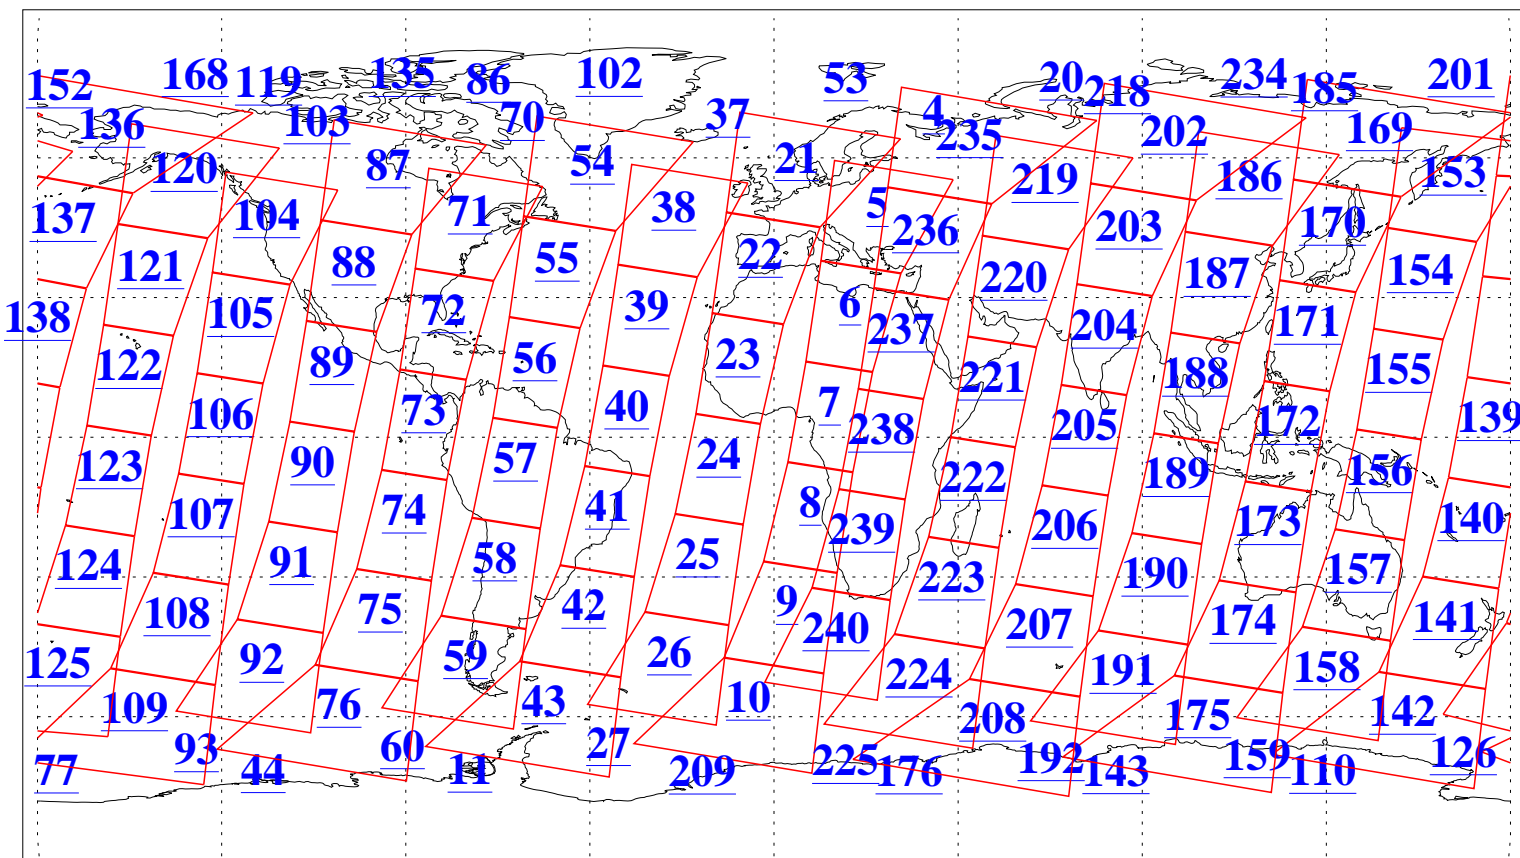

L1B Availability
AMSU Granules: 238
HSB Granules: 0
AIRS Granules: 240

14 Apr 2018
DoY 104
Aqua Day 5824
Granules: 1 to 120

Granules: 121 to 240

Legend: AMSU Available, HSB Available, AIRS Available

L1B Availability
AMSU Granules: 238
HSB Granules: 0
AIRS Granules: 240

14 Apr 2018
DoY 104
Aqua Day 5824

Ascending Granules

Descending Granules

Legend: AMSU Available, HSB Available, AIRS Available

L1B Availability
 AMSU Granules: 238
 HSB Granules: 0
 AIRS Granules: 240

14 Apr 2018
 DoY 104
 Aqua Day 5824

Northern Hemisphere Granules

Southern Hemisphere Granules

Legend: AMSU Available, HSB Available, AIRS Available