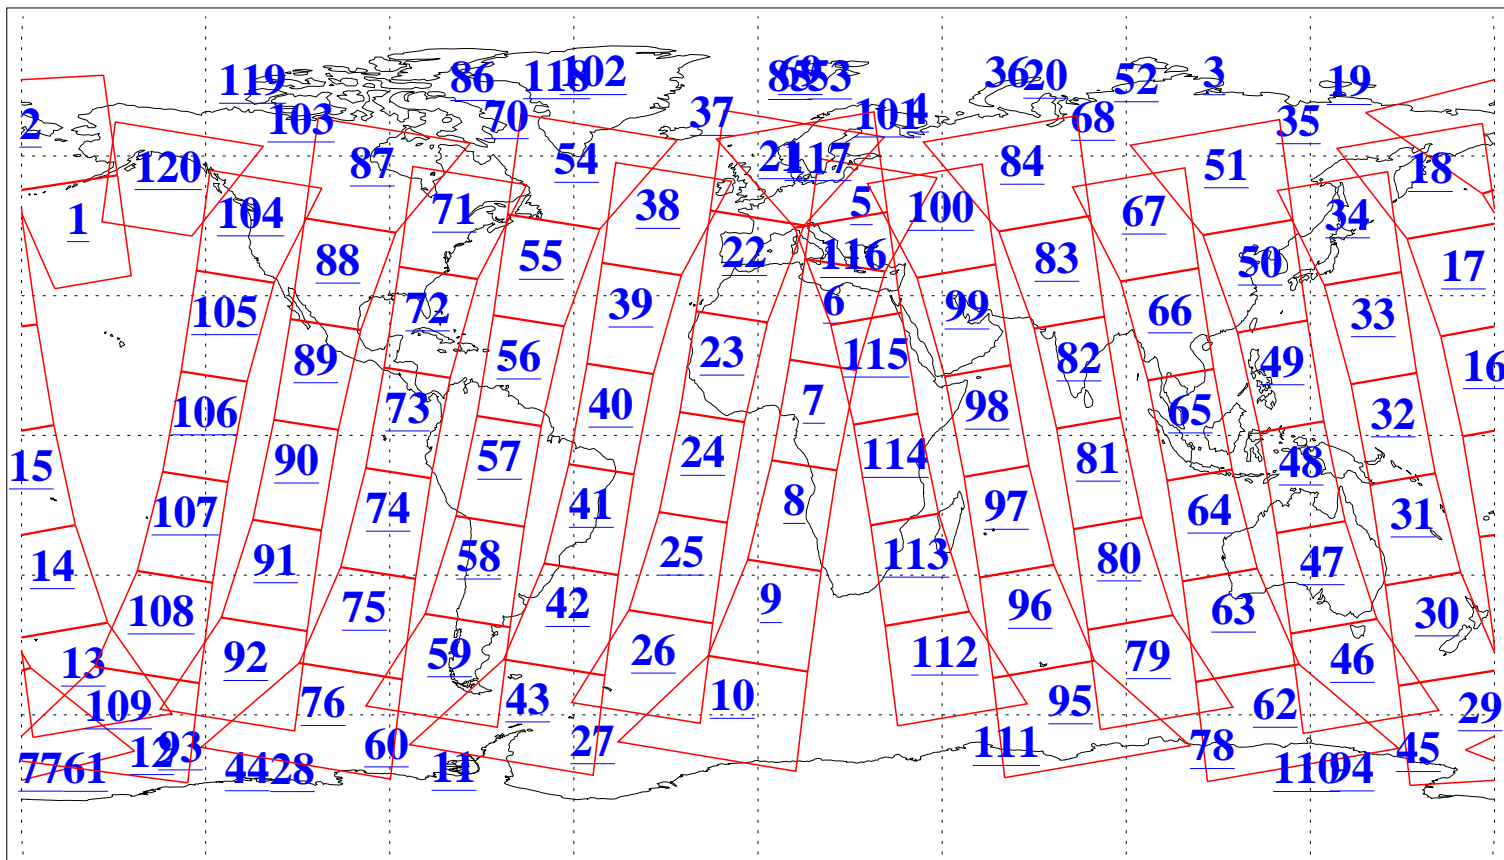

L1B Availability
AMSU Granules: 238
HSB Granules: 0
AIRS Granules: 240

14 Apr 2018
DoY 104
Aqua Day 5824
Granules: 1 to 120

Granules: 121 to 240

Legend: AMSU Available, HSB Available, AIRS Available

L1B Availability
AMSU Granules: 238
HSB Granules: 0
AIRS Granules: 240

14 Apr 2018
DoY 104
Aqua Day 5824

Ascending Granules

Descending Granules

Legend: AMSU Available, HSB Available, AIRS Available

L1B Availability
 AMSU Granules: 238
 HSB Granules: 0
 AIRS Granules: 240

14 Apr 2018
 DoY 104
 Aqua Day 5824

Northern Hemisphere Granules

Southern Hemisphere Granules

Legend: AMSU Available, HSB Available, AIRS Available