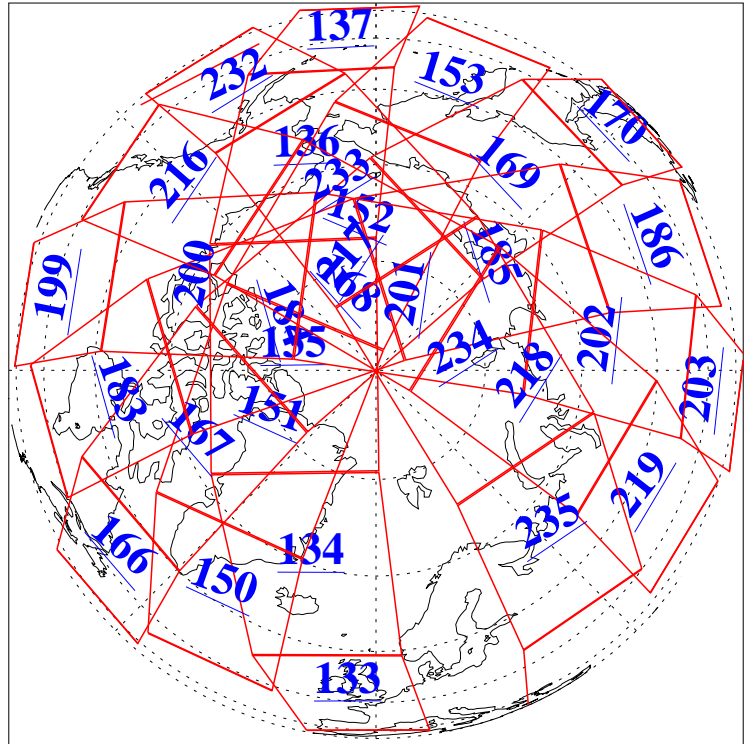

14 Apr 2018
DoY 104
Aqua Day 5824

Ascending Granules

Descending Granules

Legend: AMSU Available, HSB Available, AIRS Available

L1B Availability
 AMSU Granules: 238
 HSB Granules: 0
 AIRS Granules: 240

14 Apr 2018
 DoY 104
 Aqua Day 5824

Northern Hemisphere Granules

Southern Hemisphere Granules

Legend: AMSU Available, HSB Available, AIRS Available