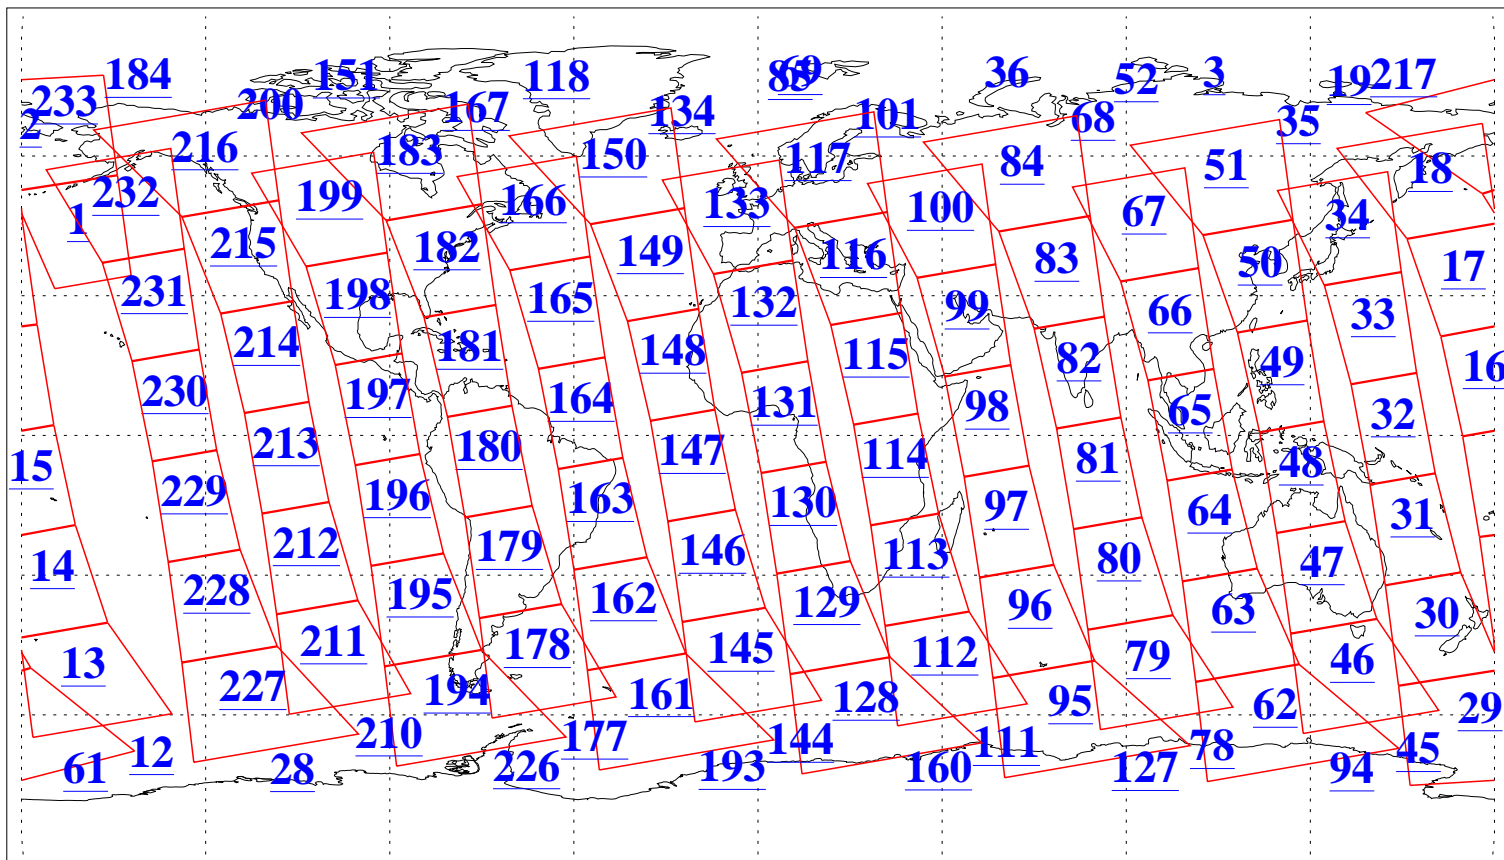

L1B Availability
AMSU Granules: 238
HSB Granules: 0
AIRS Granules: 240

14 Apr 2018
DoY 104
Aqua Day 5824
Granules: 1 to 120

Granules: 121 to 240

Legend: AMSU Available, HSB Available, AIRS Available

L1B Availability
AMSU Granules: 238
HSB Granules: 0
AIRS Granules: 240

14 Apr 2018
DoY 104
Aqua Day 5824

Ascending Granules

Descending Granules

Legend: AMSU Available, HSB Available, AIRS Available

L1B Availability
 AMSU Granules: 238
 HSB Granules: 0
 AIRS Granules: 240

14 Apr 2018
 DoY 104
 Aqua Day 5824

Northern Hemisphere Granules

Southern Hemisphere Granules

Legend: AMSU Available, HSB Available, AIRS Available