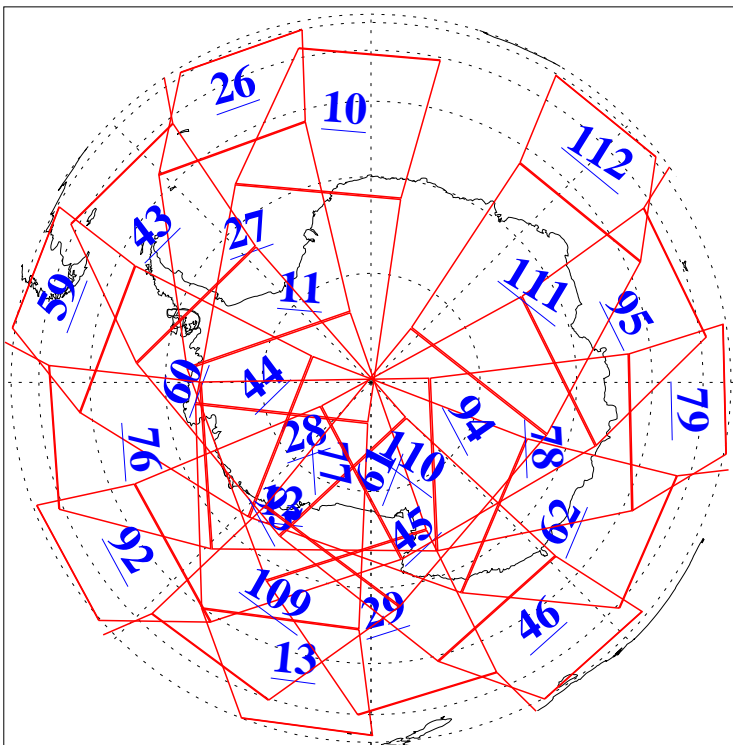

L1B Availability
AMSU Granules: 238
HSB Granules: 0
AIRS Granules: 240

14 Apr 2018
DoY 104
Aqua Day 5824
Granules: 1 to 120

Granules: 121 to 240

Legend: AMSU Available, HSB Available, AIRS Available

L1B Availability
AMSU Granules: 238
HSB Granules: 0
AIRS Granules: 240

14 Apr 2018
DoY 104
Aqua Day 5824

Ascending Granules

Descending Granules

Legend: AMSU Available, HSB Available, AIRS Available

L1B Availability
 AMSU Granules: 238
 HSB Granules: 0
 AIRS Granules: 240

14 Apr 2018
 DoY 104
 Aqua Day 5824

Northern Hemisphere Granules

Southern Hemisphere Granules

Legend: AMSU Available, HSB Available, AIRS Available