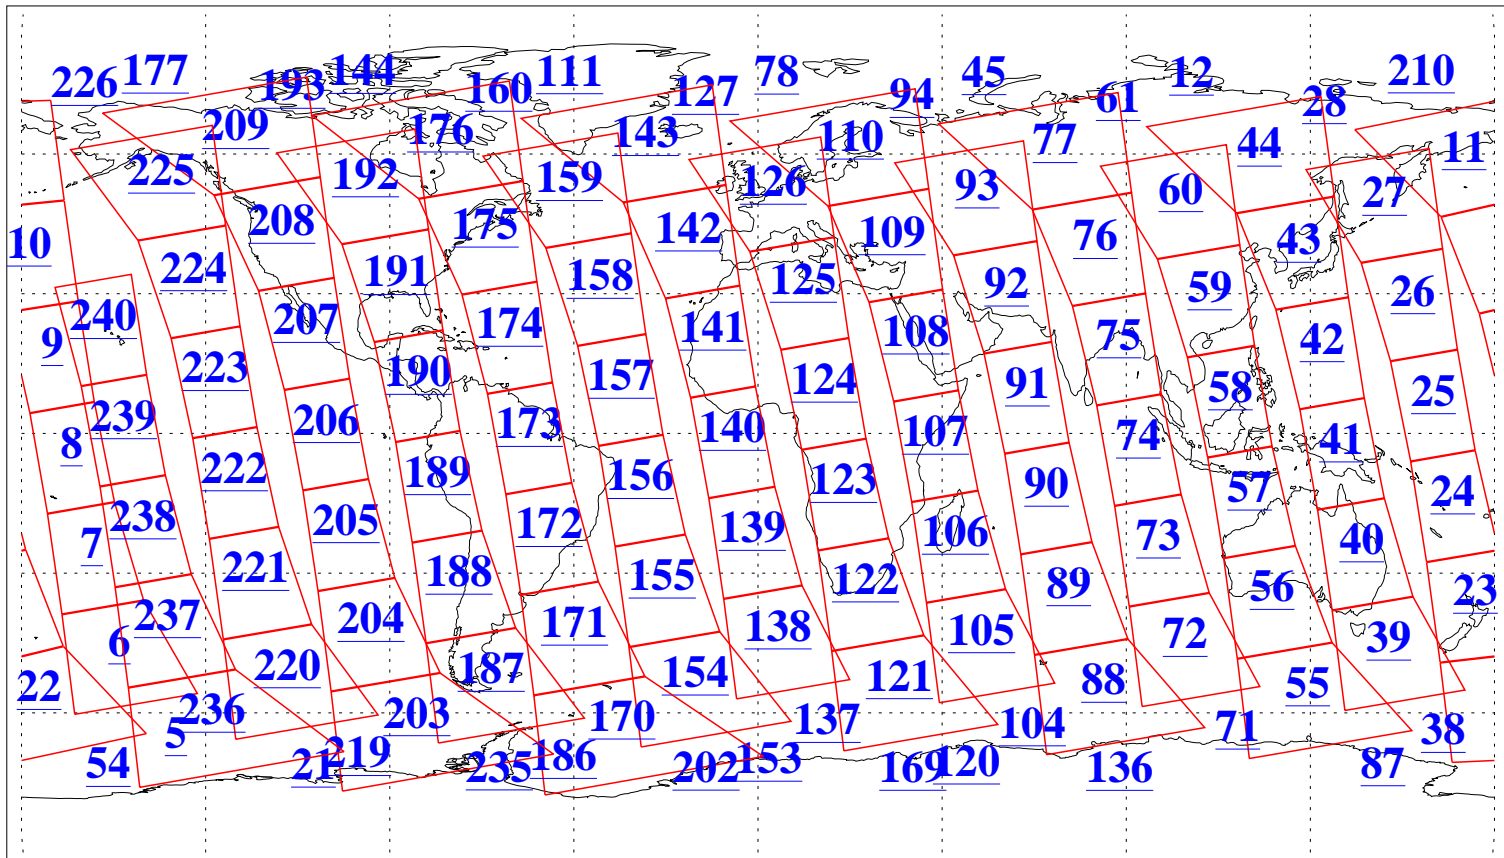

L1B Availability
AMSU Granules: 240
HSB Granules: 0
AIRS Granules: 240

13 Apr 2018
DoY 103
Aqua Day 5823
Granules: 1 to 120

Granules: 121 to 240

Legend: AMSU Available, HSB Available, AIRS Available

L1B Availability
AMSU Granules: 240
HSB Granules: 0
AIRS Granules: 240

13 Apr 2018
DoY 103
Aqua Day 5823

Ascending Granules

Descending Granules

Legend: AMSU Available, HSB Available, AIRS Available

L1B Availability
 AMSU Granules: 240
 HSB Granules: 0
 AIRS Granules: 240

13 Apr 2018
 DoY 103
 Aqua Day 5823

Northern Hemisphere Granules

Southern Hemisphere Granules

Legend: AMSU Available, HSB Available, AIRS Available