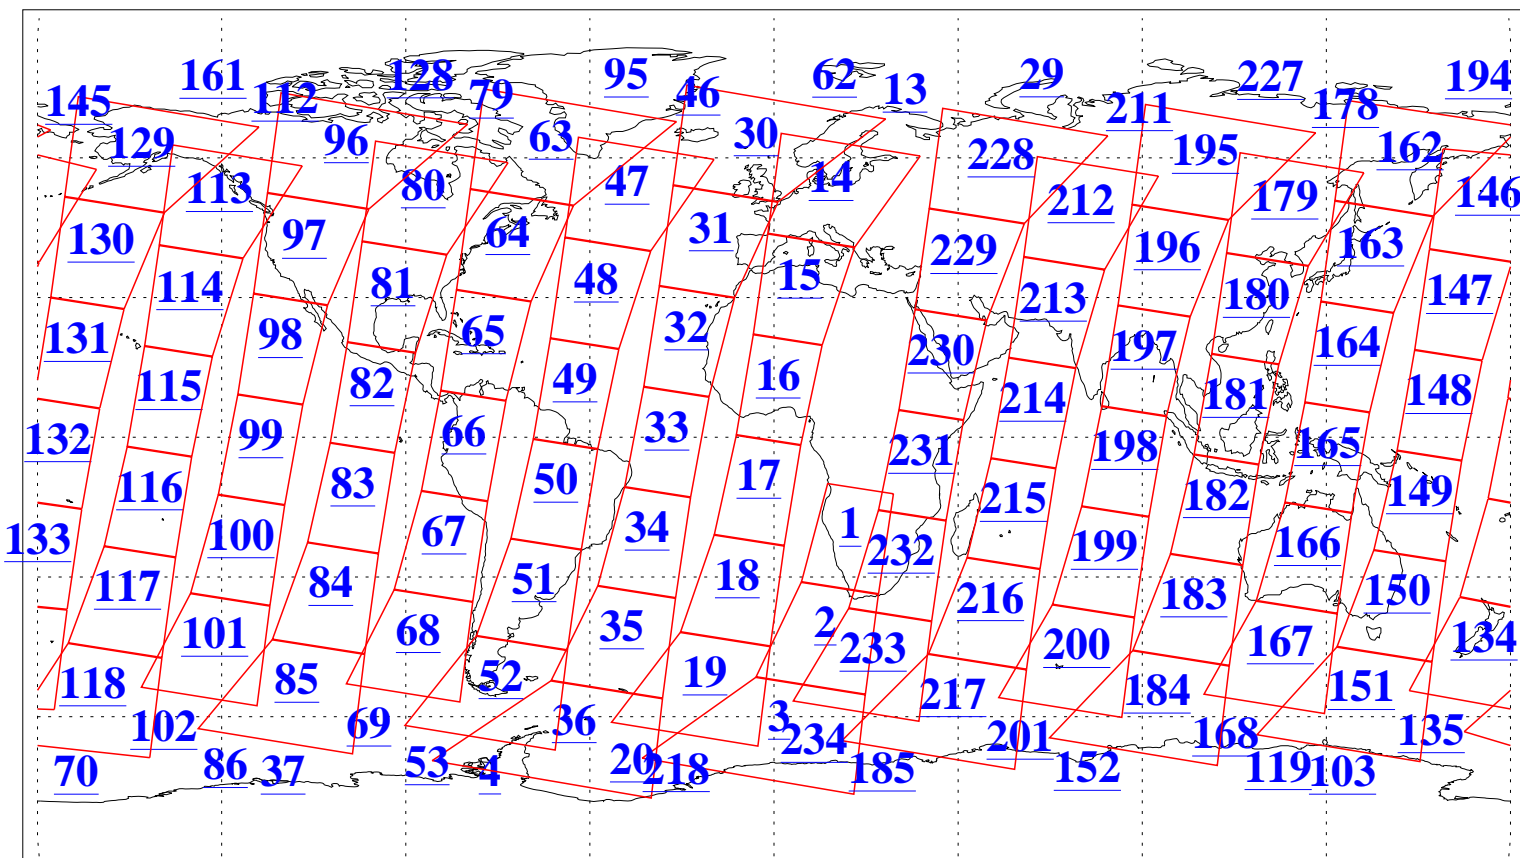

L1B Availability
AMSU Granules: 240
HSB Granules: 0
AIRS Granules: 240

13 Apr 2018
DoY 103
Aqua Day 5823
Granules: 1 to 120

Granules: 121 to 240

Legend: AMSU Available, HSB Available, AIRS Available

L1B Availability
AMSU Granules: 240
HSB Granules: 0
AIRS Granules: 240

13 Apr 2018
DoY 103
Aqua Day 5823

Ascending Granules

Descending Granules

Legend: AMSU Available, HSB Available, AIRS Available

L1B Availability
 AMSU Granules: 240
 HSB Granules: 0
 AIRS Granules: 240

13 Apr 2018
 DoY 103
 Aqua Day 5823

Northern Hemisphere Granules

Southern Hemisphere Granules

Legend: AMSU Available, HSB Available, AIRS Available