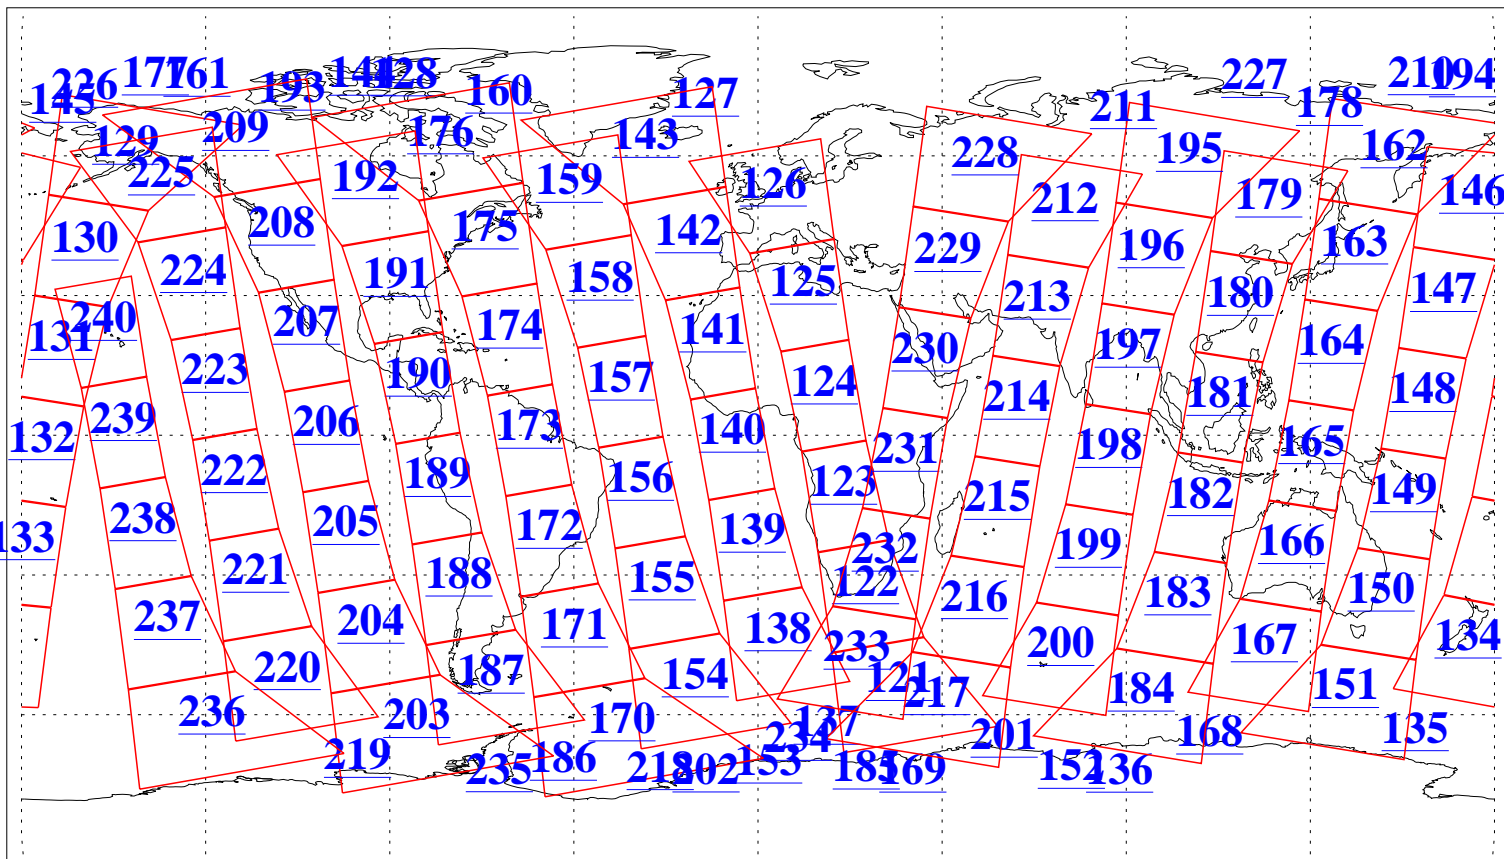

L1B Availability
AMSU Granules: 240
HSB Granules: 0
AIRS Granules: 240

13 Apr 2018
DoY 103
Aqua Day 5823
Granules: 1 to 120

Granules: 121 to 240

Legend: AMSU Available, HSB Available, AIRS Available

L1B Availability
AMSU Granules: 240
HSB Granules: 0
AIRS Granules: 240

13 Apr 2018
DoY 103
Aqua Day 5823

Ascending Granules

Descending Granules

Legend: AMSU Available, HSB Available, AIRS Available

L1B Availability
 AMSU Granules: 240
 HSB Granules: 0
 AIRS Granules: 240

13 Apr 2018
 DoY 103
 Aqua Day 5823

Northern Hemisphere Granules

Southern Hemisphere Granules

Legend: AMSU Available, HSB Available, AIRS Available