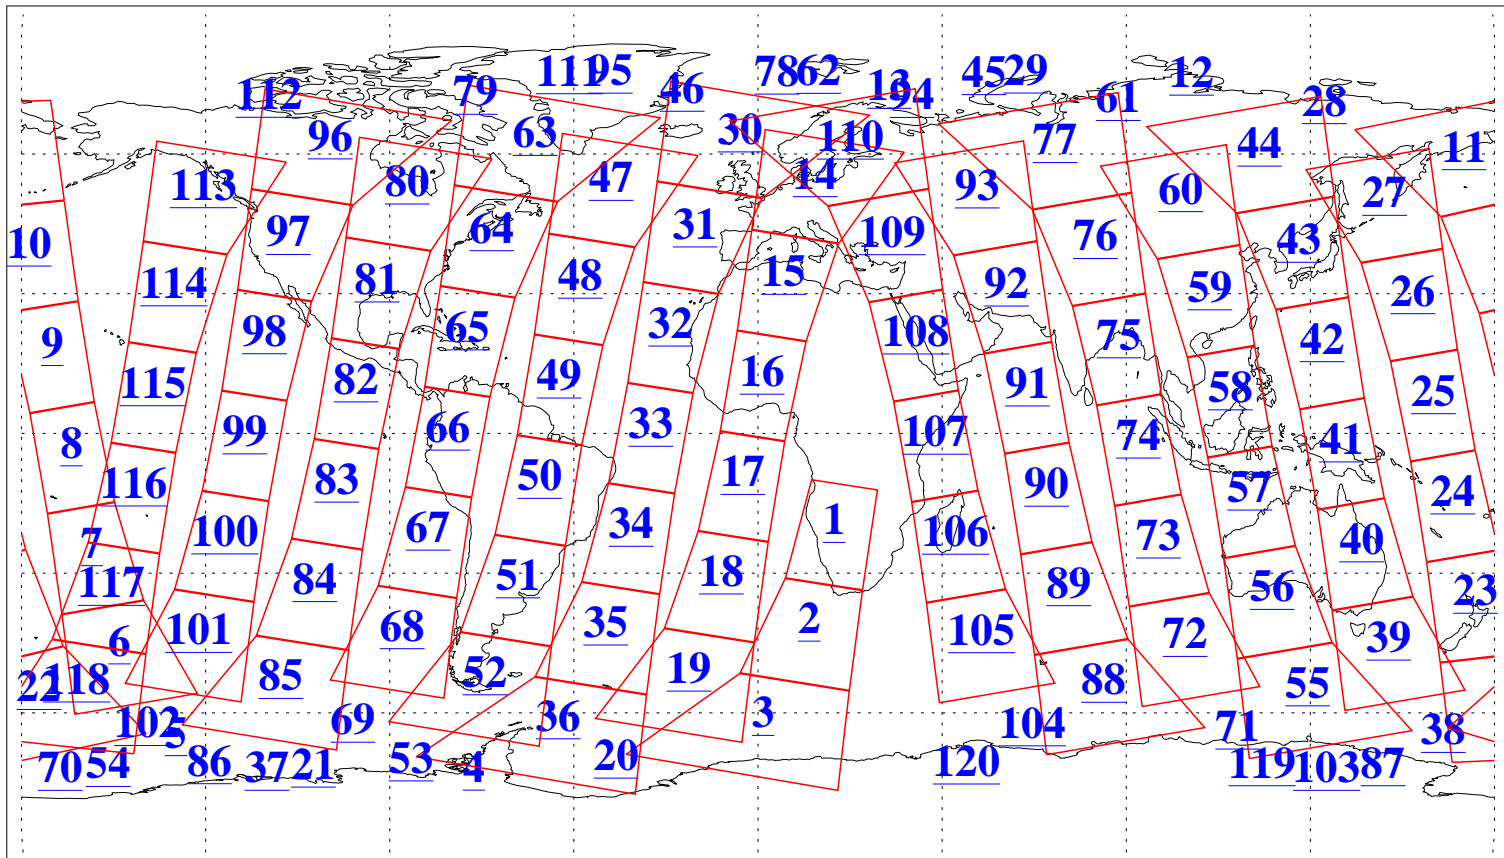

L1B Availability
AMSU Granules: 240
HSB Granules: 0
AIRS Granules: 240

13 Apr 2018
DoY 103
Aqua Day 5823
Granules: 1 to 120

Granules: 121 to 240

Legend: AMSU Available, HSB Available, AIRS Available

L1B Availability
AMSU Granules: 240
HSB Granules: 0
AIRS Granules: 240

13 Apr 2018
DoY 103
Aqua Day 5823

Ascending Granules

Descending Granules

Legend: AMSU Available, HSB Available, AIRS Available

L1B Availability
 AMSU Granules: 240
 HSB Granules: 0
 AIRS Granules: 240

13 Apr 2018
 DoY 103
 Aqua Day 5823

Northern Hemisphere Granules

Southern Hemisphere Granules

Legend: AMSU Available, HSB Available, AIRS Available