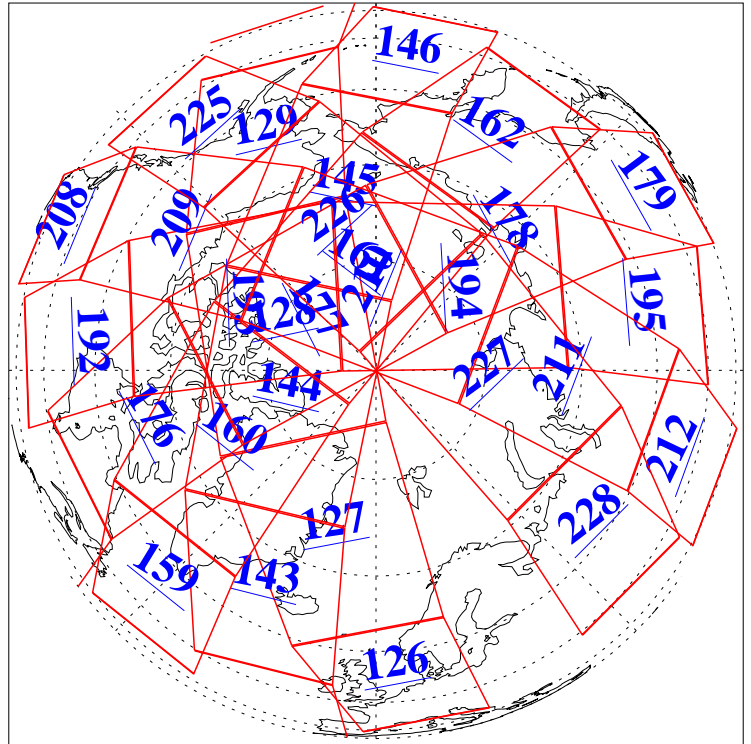

L1B Availability
AMSU Granules: 240
HSB Granules: 0
AIRS Granules: 240

13 Apr 2018
DoY 103
Aqua Day 5823
Granules: 1 to 120

Granules: 121 to 240

Legend: AMSU Available, HSB Available, AIRS Available

L1B Availability
AMSU Granules: 240
HSB Granules: 0
AIRS Granules: 240

13 Apr 2018
DoY 103
Aqua Day 5823

Ascending Granules

Descending Granules

Legend: AMSU Available, HSB Available, AIRS Available

L1B Availability
 AMSU Granules: 240
 HSB Granules: 0
 AIRS Granules: 240

13 Apr 2018
 DoY 103
 Aqua Day 5823

Northern Hemisphere Granules

Southern Hemisphere Granules

Legend: AMSU Available, HSB Available, AIRS Available