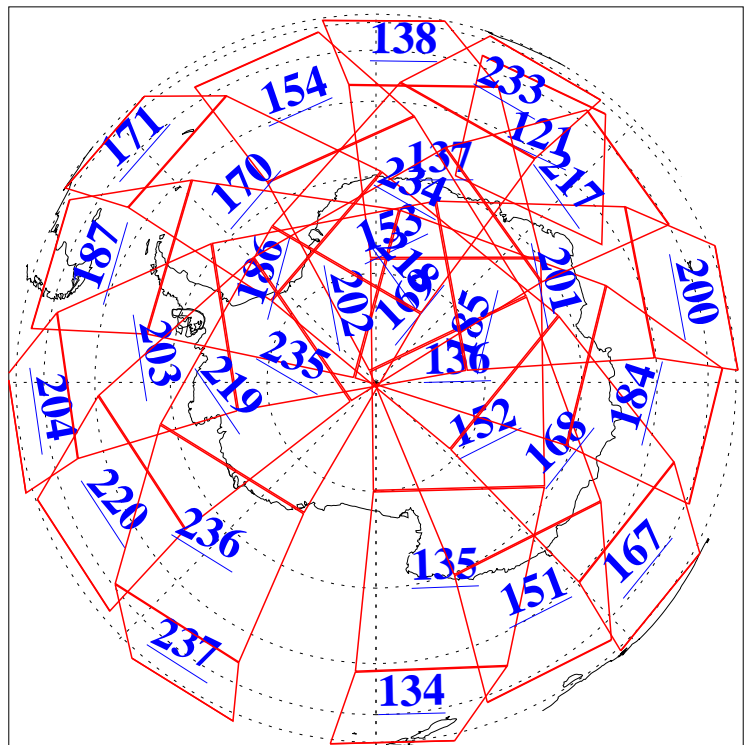

L1B Availability
AMSU Granules: 240
HSB Granules: 0
AIRS Granules: 240

13 Apr 2018
DoY 103
Aqua Day 5823
Granules: 1 to 120

Granules: 121 to 240

Legend: AMSU Available, HSB Available, AIRS Available

L1B Availability
AMSU Granules: 240
HSB Granules: 0
AIRS Granules: 240

13 Apr 2018
DoY 103
Aqua Day 5823

Ascending Granules

Descending Granules

Legend: AMSU Available, HSB Available, AIRS Available

L1B Availability
 AMSU Granules: 240
 HSB Granules: 0
 AIRS Granules: 240

13 Apr 2018
 DoY 103
 Aqua Day 5823

Northern Hemisphere Granules

Southern Hemisphere Granules

Legend: AMSU Available, HSB Available, AIRS Available