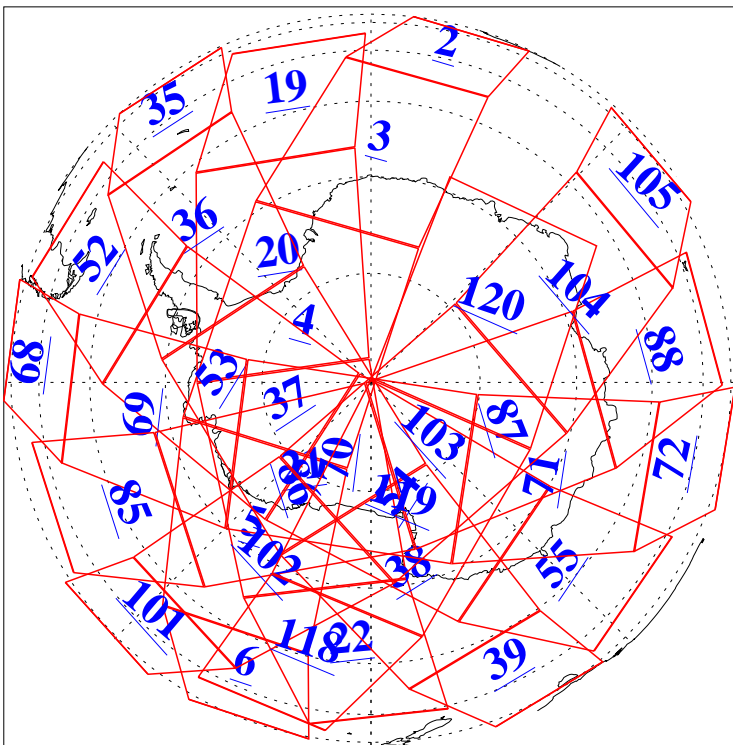

L1B Availability
AMSU Granules: 240
HSB Granules: 0
AIRS Granules: 240

13 Apr 2018
DoY 103
Aqua Day 5823
Granules: 1 to 120

Granules: 121 to 240

Legend: AMSU Available, HSB Available, AIRS Available

L1B Availability
AMSU Granules: 240
HSB Granules: 0
AIRS Granules: 240

13 Apr 2018
DoY 103
Aqua Day 5823

Ascending Granules

Descending Granules

Legend: AMSU Available, HSB Available, AIRS Available

L1B Availability
 AMSU Granules: 240
 HSB Granules: 0
 AIRS Granules: 240

13 Apr 2018
 DoY 103
 Aqua Day 5823

Northern Hemisphere Granules

Southern Hemisphere Granules

Legend: AMSU Available, HSB Available, AIRS Available