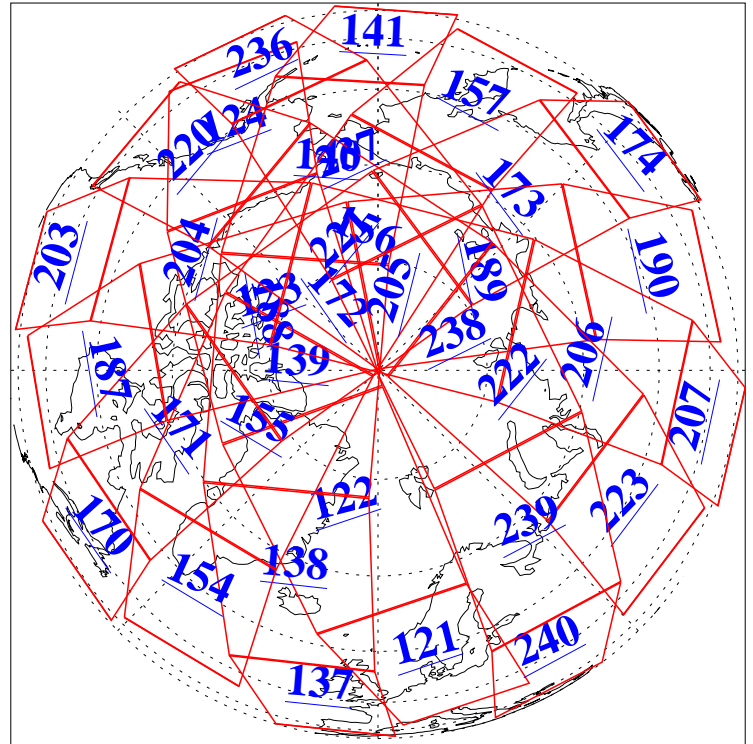

L1B Availability
 AMSU Granules: 238
 HSB Granules: 0
 AIRS Granules: 240

10 Apr 2018
 DoY 100
 Aqua Day 5820
 Granules: 1 to 120

Granules: 121 to 240

Legend: AMSU Available, HSB Available, AIRS Available

L1B Availability
AMSU Granules: 238
HSB Granules: 0
AIRS Granules: 240

10 Apr 2018
DoY 100
Aqua Day 5820

Ascending Granules

Descending Granules

Legend: AMSU Available, HSB Available, AIRS Available

L1B Availability
 AMSU Granules: 238
 HSB Granules: 0
 AIRS Granules: 240

10 Apr 2018
 DoY 100
 Aqua Day 5820

Northern Hemisphere Granules

Southern Hemisphere Granules

Legend: AMSU Available, HSB Available, AIRS Available