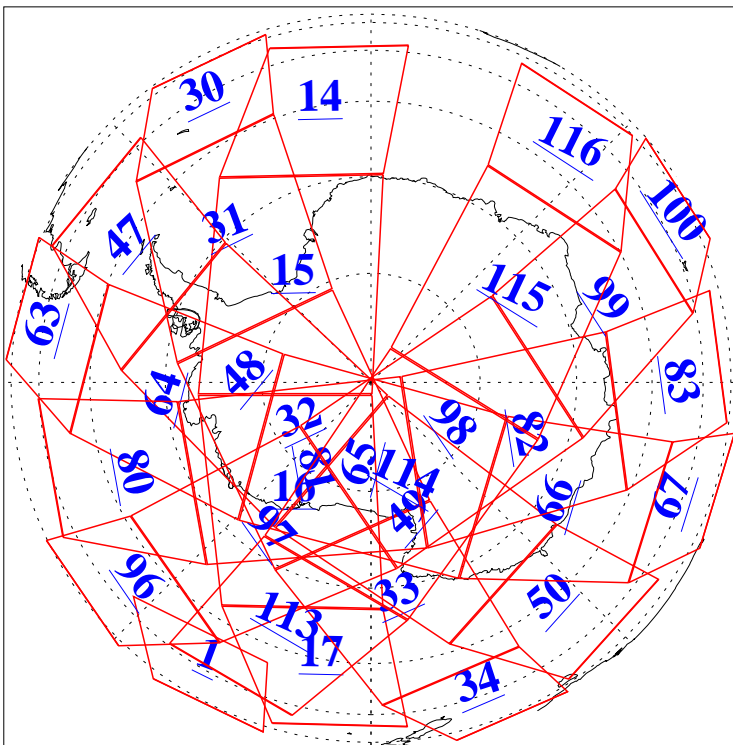

L1B Availability
 AMSU Granules: 238
 HSB Granules: 0
 AIRS Granules: 240

10 Apr 2018
 DoY 100
 Aqua Day 5820
 Granules: 1 to 120

Granules: 121 to 240

Legend: AMSU Available, HSB Available, AIRS Available

L1B Availability
AMSU Granules: 238
HSB Granules: 0
AIRS Granules: 240

10 Apr 2018
DoY 100
Aqua Day 5820

Ascending Granules

Descending Granules

Legend: AMSU Available, HSB Available, AIRS Available

L1B Availability
 AMSU Granules: 238
 HSB Granules: 0
 AIRS Granules: 240

10 Apr 2018
 DoY 100
 Aqua Day 5820

Northern Hemisphere Granules

Southern Hemisphere Granules

Legend: AMSU Available, HSB Available, AIRS Available