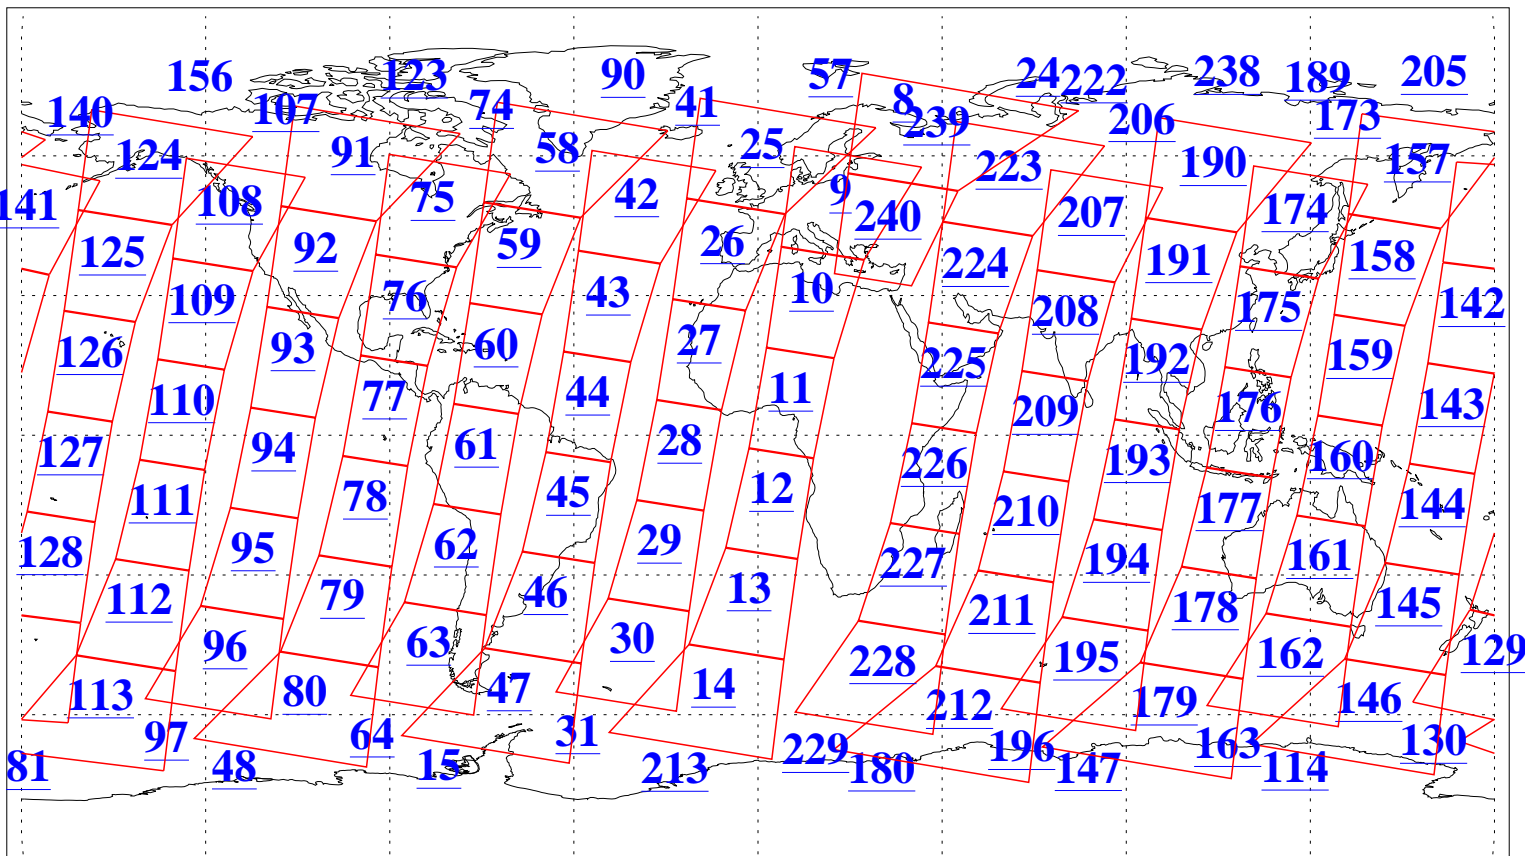

L1B Availability
 AMSU Granules: 238
 HSB Granules: 0
 AIRS Granules: 240

10 Apr 2018
 DoY 100
 Aqua Day 5820
 Granules: 1 to 120

Granules: 121 to 240

Legend: AMSU Available, HSB Available, AIRS Available

L1B Availability
AMSU Granules: 238
HSB Granules: 0
AIRS Granules: 240

10 Apr 2018
DoY 100
Aqua Day 5820

Ascending Granules

Descending Granules

Legend: AMSU Available, HSB Available, AIRS Available

L1B Availability
 AMSU Granules: 238
 HSB Granules: 0
 AIRS Granules: 240

10 Apr 2018
 DoY 100
 Aqua Day 5820

Northern Hemisphere Granules

Southern Hemisphere Granules

Legend: AMSU Available, HSB Available, AIRS Available