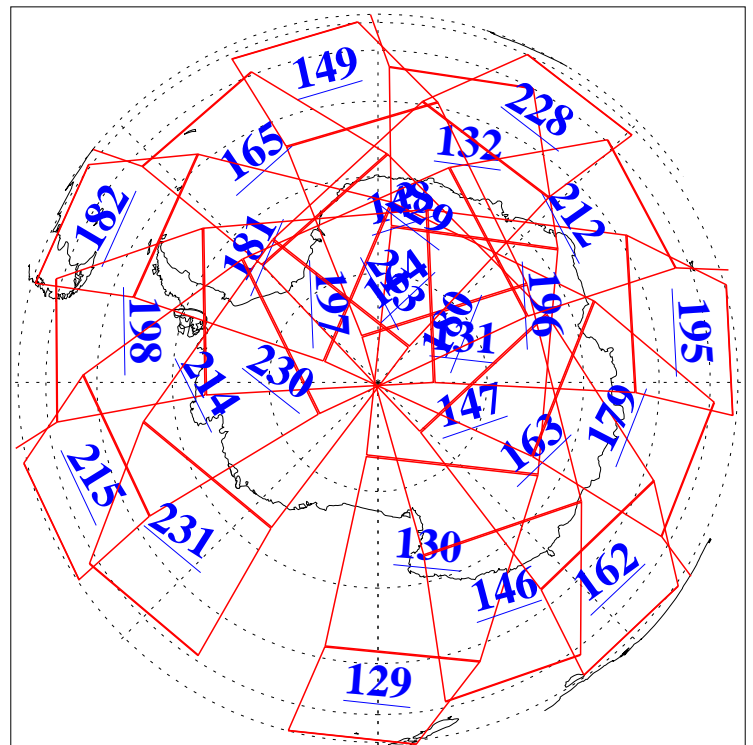

Legend: AMSU Available, HSB Available, AIRS Available