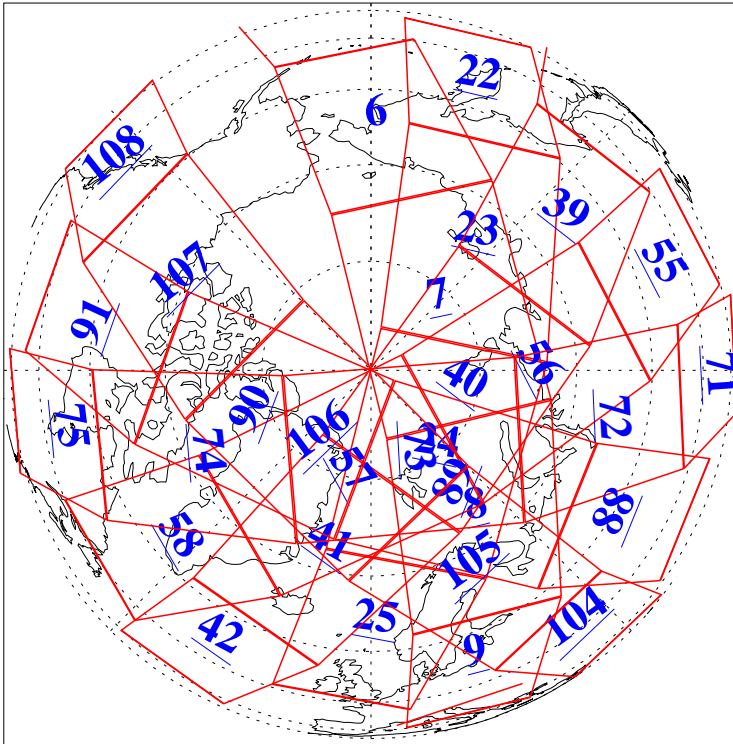

L1B Availability
 AMSU Granules: 238
 HSB Granules: 0
 AIRS Granules: 240

10 Apr 2018
 DoY 100
 Aqua Day 5820
 Granules: 1 to 120

Granules: 121 to 240

Legend: AMSU Available, HSB Available, AIRS Available

L1B Availability
AMSU Granules: 238
HSB Granules: 0
AIRS Granules: 240

10 Apr 2018
DoY 100
Aqua Day 5820

Ascending Granules

Descending Granules

Legend: AMSU Available, HSB Available, AIRS Available

L1B Availability
 AMSU Granules: 238
 HSB Granules: 0
 AIRS Granules: 240

10 Apr 2018
 DoY 100
 Aqua Day 5820

Northern Hemisphere Granules

Southern Hemisphere Granules

Legend: AMSU Available, HSB Available, AIRS Available