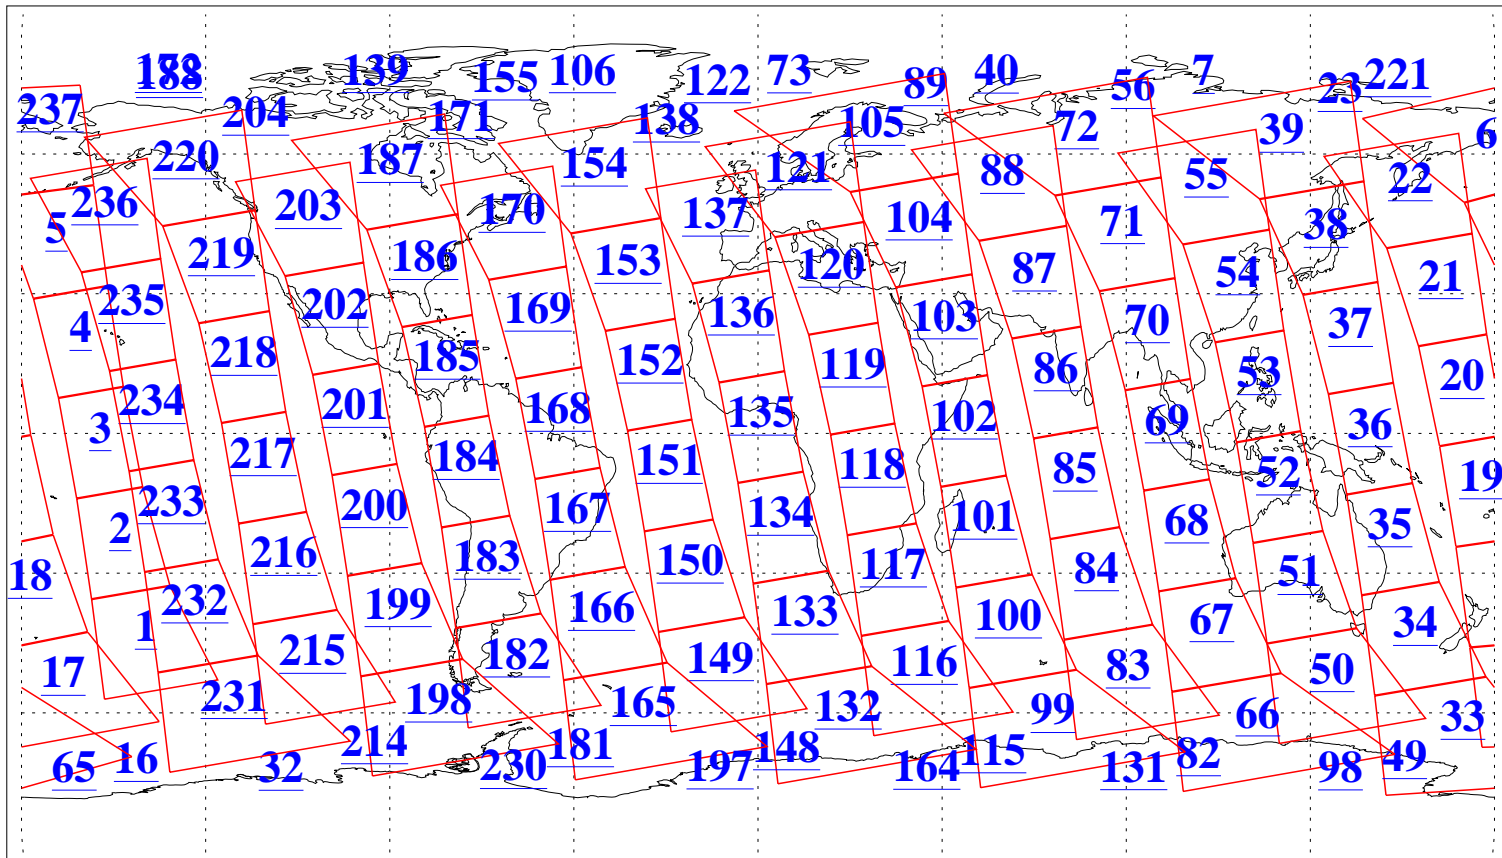

L1B Availability
 AMSU Granules: 238
 HSB Granules: 0
 AIRS Granules: 240

10 Apr 2018
 DoY 100
 Aqua Day 5820
 Granules: 1 to 120

Granules: 121 to 240

Legend: AMSU Available, HSB Available, AIRS Available

L1B Availability
AMSU Granules: 238
HSB Granules: 0
AIRS Granules: 240

10 Apr 2018
DoY 100
Aqua Day 5820

Ascending Granules

Descending Granules

Legend: AMSU Available, HSB Available, AIRS Available

L1B Availability
 AMSU Granules: 238
 HSB Granules: 0
 AIRS Granules: 240

10 Apr 2018
 DoY 100
 Aqua Day 5820

Northern Hemisphere Granules

Southern Hemisphere Granules

Legend: AMSU Available, HSB Available, AIRS Available