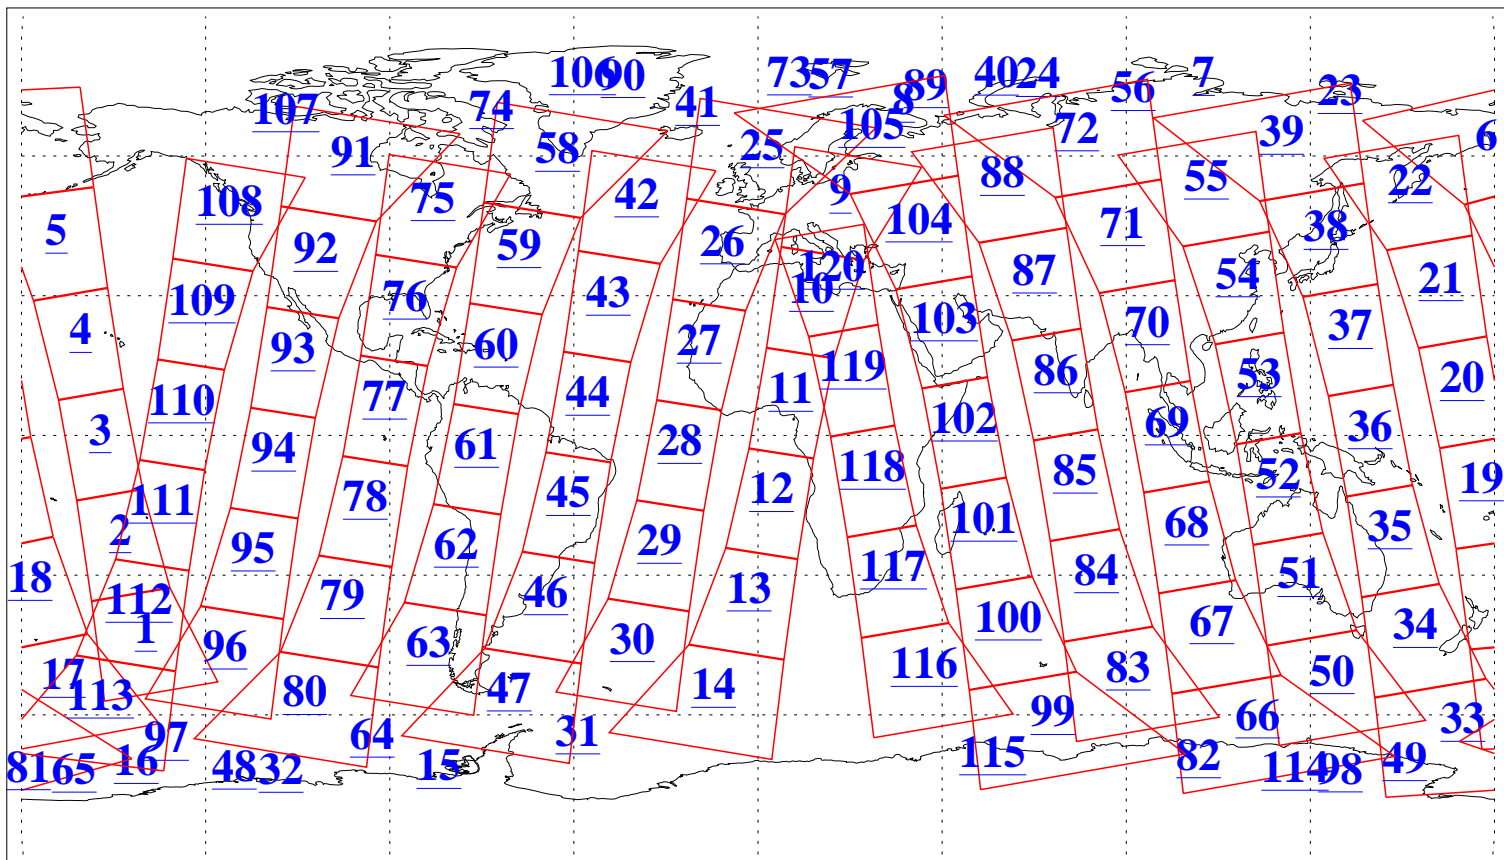

L1B Availability
 AMSU Granules: 238
 HSB Granules: 0
 AIRS Granules: 240

10 Apr 2018
 DoY 100
 Aqua Day 5820
 Granules: 1 to 120

Granules: 121 to 240

Legend: AMSU Available, HSB Available, AIRS Available

L1B Availability
AMSU Granules: 238
HSB Granules: 0
AIRS Granules: 240

10 Apr 2018
DoY 100
Aqua Day 5820

Ascending Granules

Descending Granules

Legend: AMSU Available, HSB Available, AIRS Available

L1B Availability
 AMSU Granules: 238
 HSB Granules: 0
 AIRS Granules: 240

10 Apr 2018
 DoY 100
 Aqua Day 5820

Northern Hemisphere Granules

Southern Hemisphere Granules

Legend: AMSU Available, HSB Available, AIRS Available