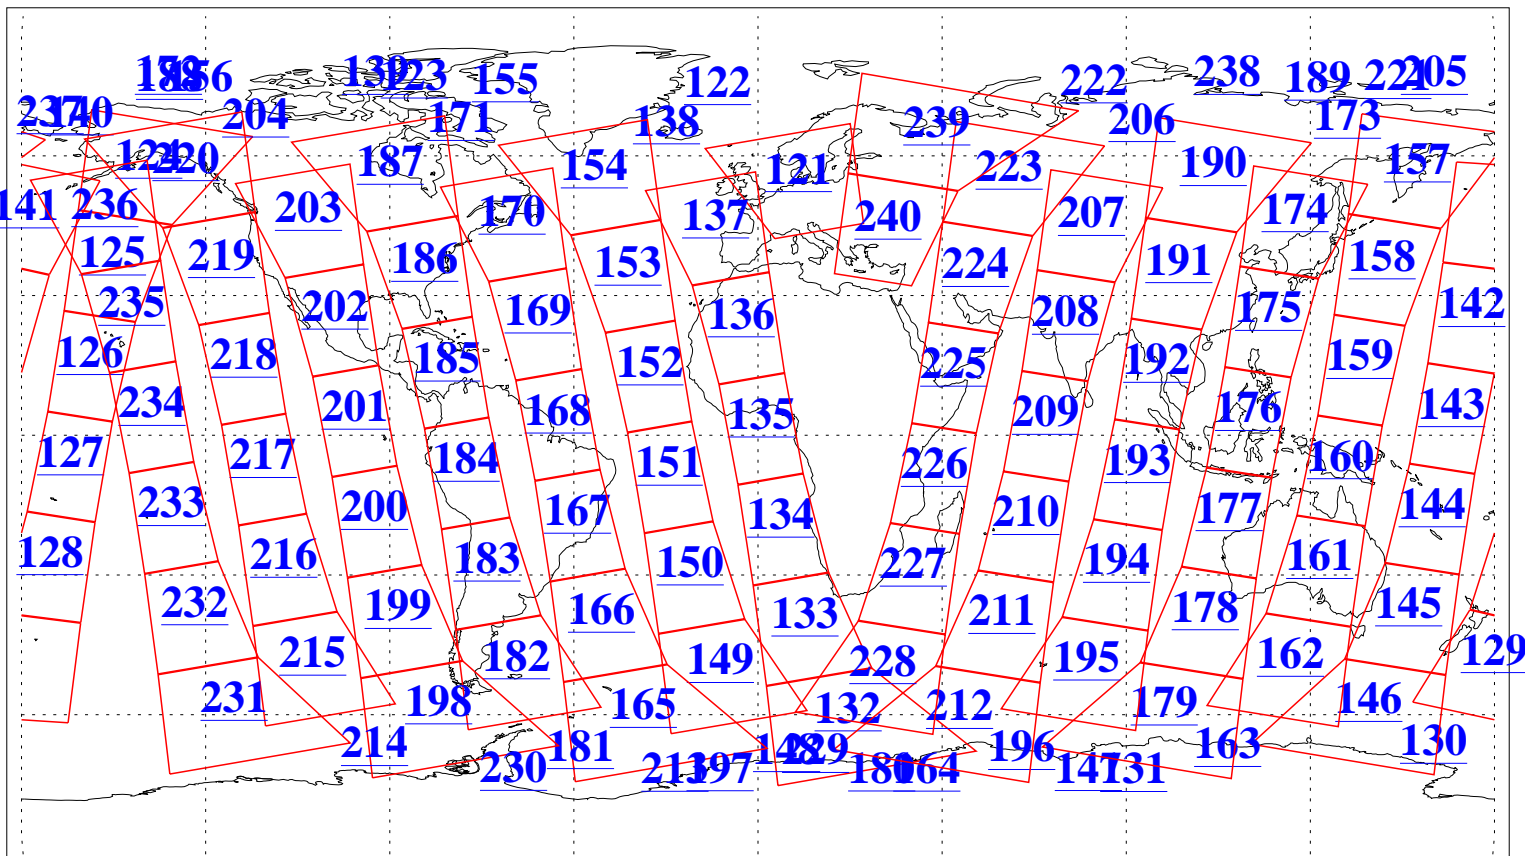

L1B Availability
 AMSU Granules: 238
 HSB Granules: 0
 AIRS Granules: 240

10 Apr 2018
 DoY 100
 Aqua Day 5820
 Granules: 1 to 120

Granules: 121 to 240

Legend: AMSU Available, HSB Available, AIRS Available

L1B Availability
AMSU Granules: 238
HSB Granules: 0
AIRS Granules: 240

10 Apr 2018
DoY 100
Aqua Day 5820

Ascending Granules

Descending Granules

Legend: AMSU Available, HSB Available, AIRS Available

L1B Availability
 AMSU Granules: 238
 HSB Granules: 0
 AIRS Granules: 240

10 Apr 2018
 DoY 100
 Aqua Day 5820

Northern Hemisphere Granules

Southern Hemisphere Granules

Legend: AMSU Available, HSB Available, AIRS Available