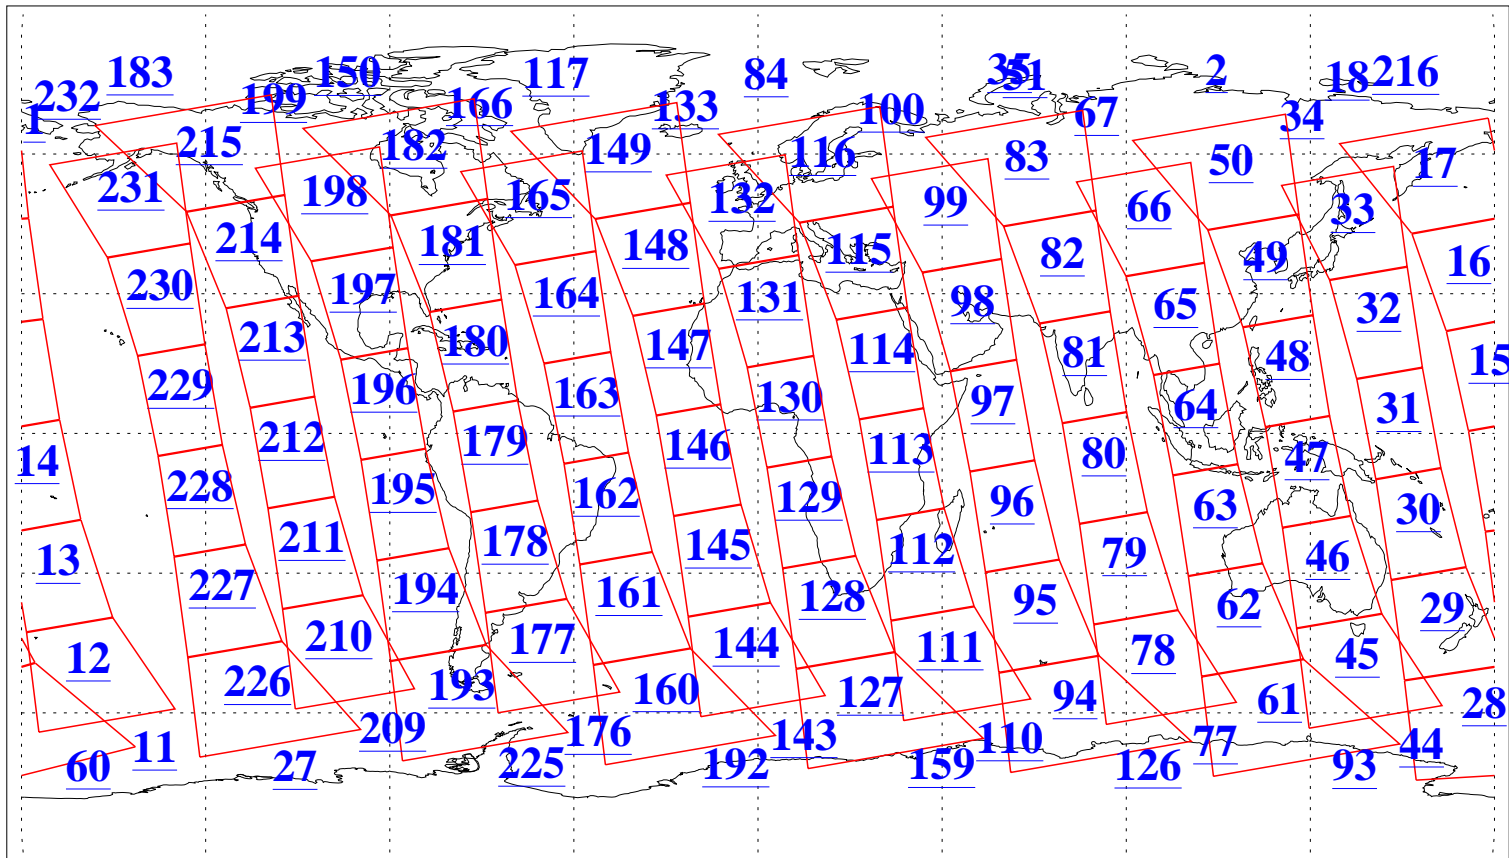

L1B Availability
AMSU Granules: 240
HSB Granules: 0
AIRS Granules: 240

7 Apr 2018
DoY 97
Aqua Day 5817
Granules: 1 to 120

Granules: 121 to 240

Legend: AMSU Available, HSB Available, AIRS Available

L1B Availability
AMSU Granules: 240
HSB Granules: 0
AIRS Granules: 240

7 Apr 2018
DoY 97
Aqua Day 5817

Ascending Granules

Descending Granules

Legend: AMSU Available, HSB Available, AIRS Available

L1B Availability
 AMSU Granules: 240
 HSB Granules: 0
 AIRS Granules: 240

7 Apr 2018
 DoY 97
 Aqua Day 5817

Northern Hemisphere Granules

Southern Hemisphere Granules

Legend: AMSU Available, HSB Available, AIRS Available