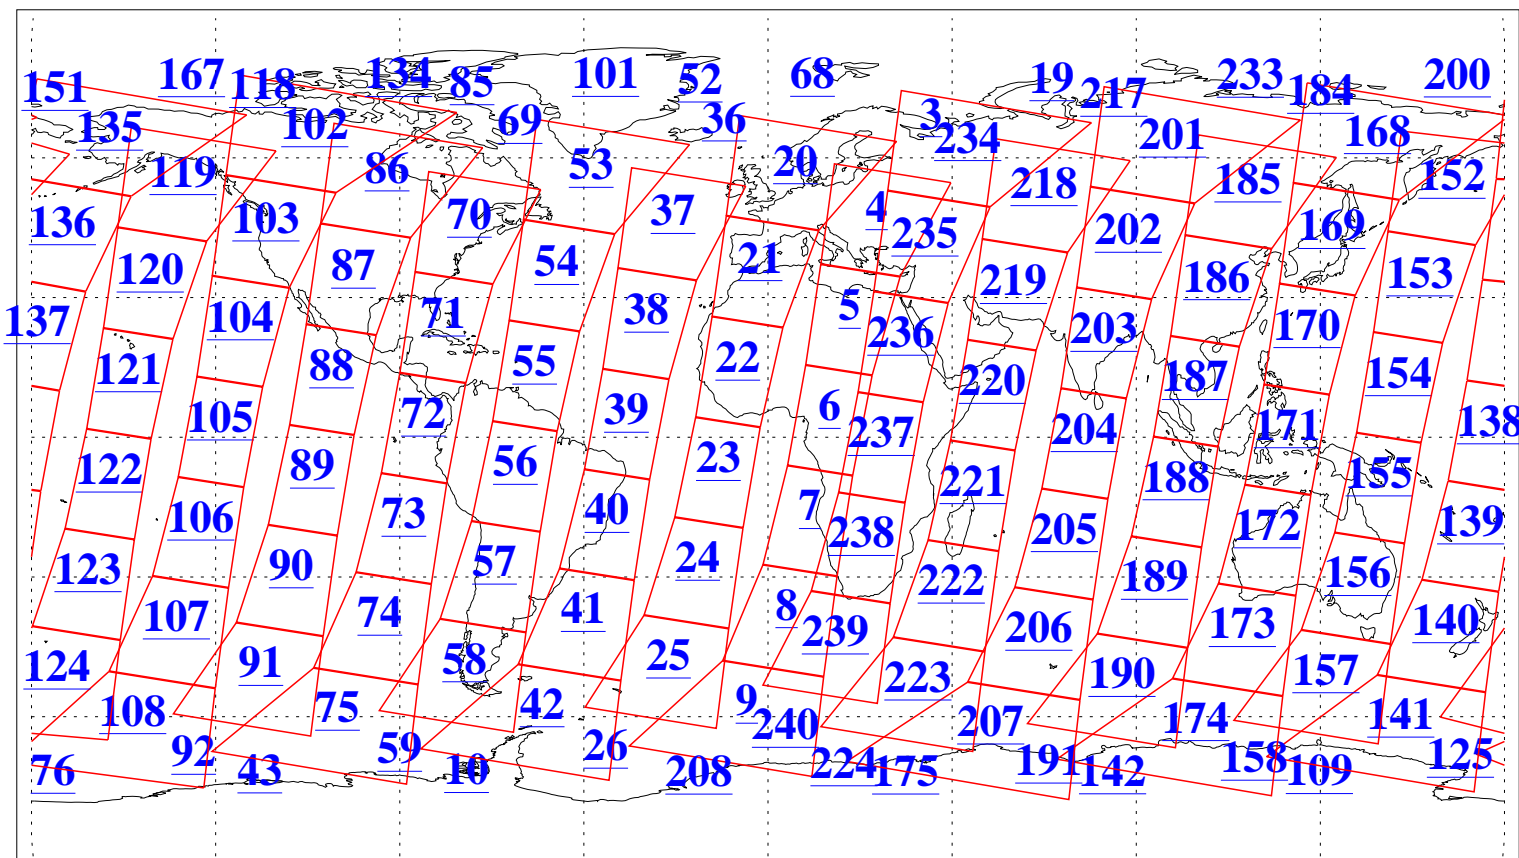

L1B Availability
AMSU Granules: 240
HSB Granules: 0
AIRS Granules: 240

7 Apr 2018
DoY 97
Aqua Day 5817
Granules: 1 to 120

Granules: 121 to 240

Legend: AMSU Available, HSB Available, AIRS Available

L1B Availability
AMSU Granules: 240
HSB Granules: 0
AIRS Granules: 240

7 Apr 2018
DoY 97
Aqua Day 5817

Ascending Granules

Descending Granules

Legend: AMSU Available, HSB Available, AIRS Available

L1B Availability
 AMSU Granules: 240
 HSB Granules: 0
 AIRS Granules: 240

7 Apr 2018
 DoY 97
 Aqua Day 5817

Northern Hemisphere Granules

Southern Hemisphere Granules

Legend: AMSU Available, HSB Available, AIRS Available