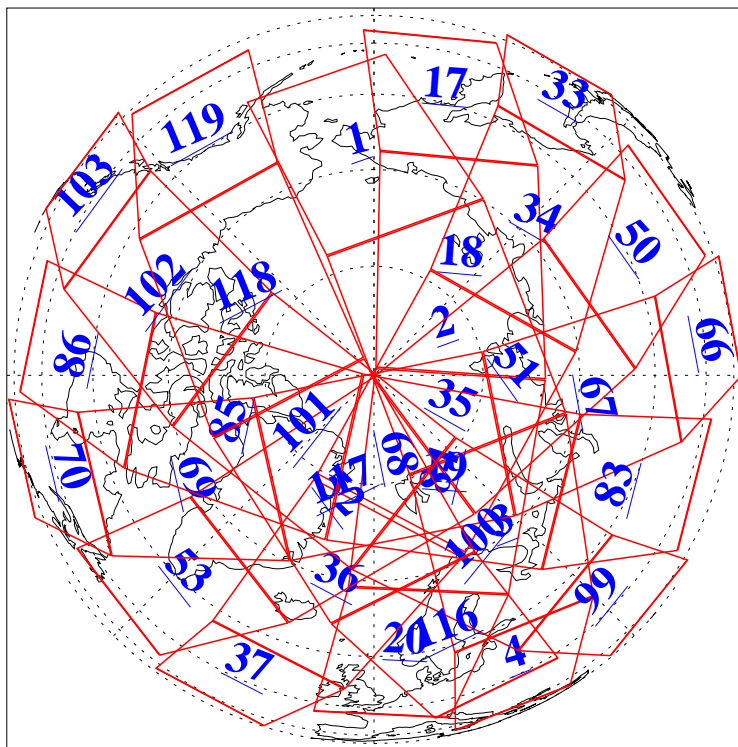

L1B Availability
AMSU Granules: 240
HSB Granules: 0
AIRS Granules: 240

7 Apr 2018
DoY 97
Aqua Day 5817
Granules: 1 to 120

Granules: 121 to 240

Legend: AMSU Available, HSB Available, AIRS Available

L1B Availability
AMSU Granules: 240
HSB Granules: 0
AIRS Granules: 240

7 Apr 2018
DoY 97
Aqua Day 5817

Ascending Granules

Descending Granules

Legend: AMSU Available, HSB Available, AIRS Available

L1B Availability
 AMSU Granules: 240
 HSB Granules: 0
 AIRS Granules: 240

7 Apr 2018
 DoY 97
 Aqua Day 5817

Northern Hemisphere Granules

Southern Hemisphere Granules

Legend: AMSU Available, HSB Available, AIRS Available