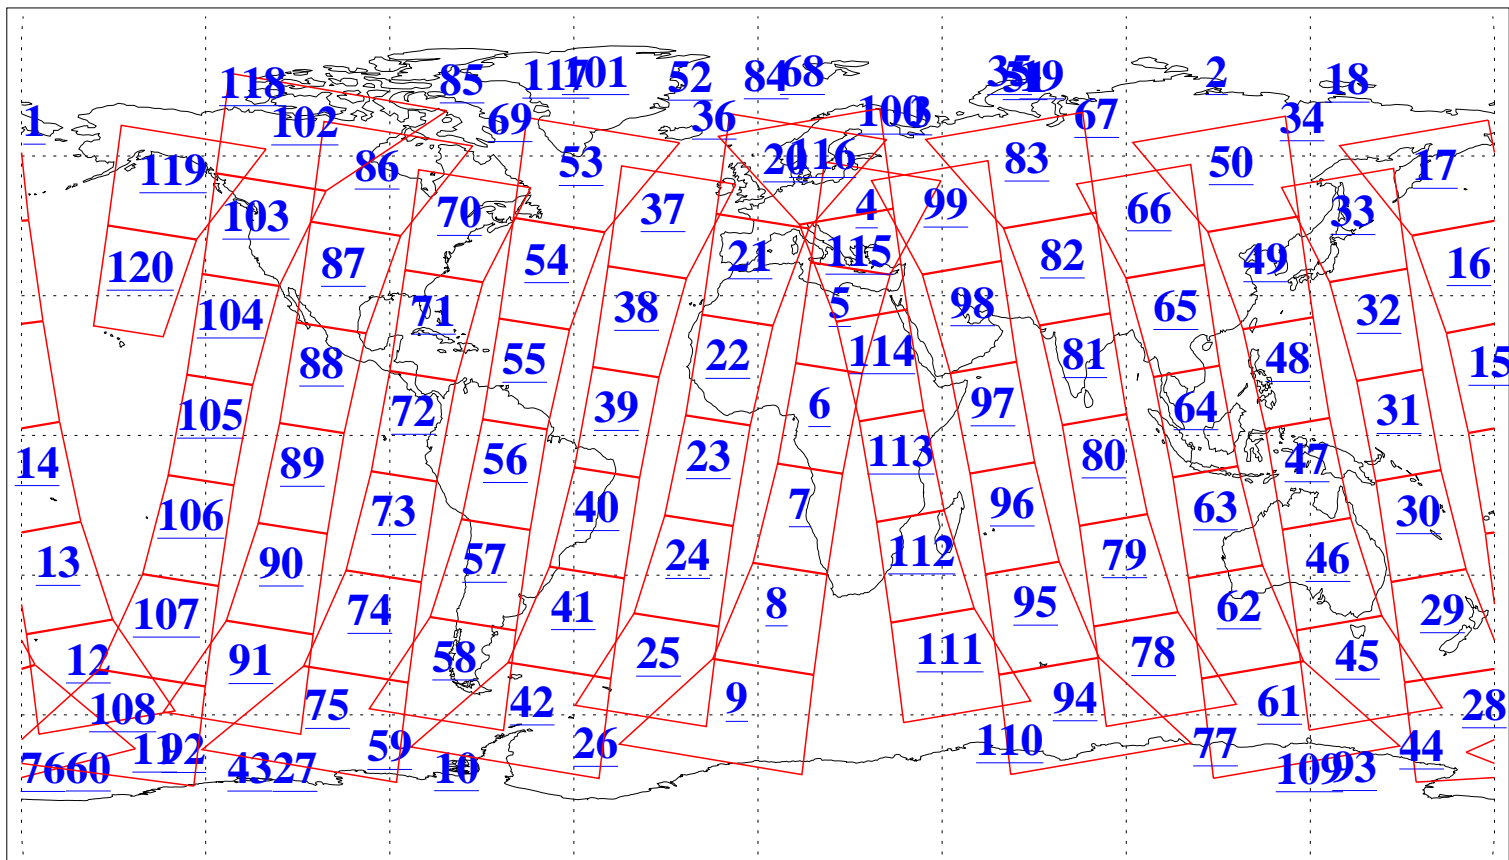

L1B Availability
AMSU Granules: 240
HSB Granules: 0
AIRS Granules: 240

7 Apr 2018
DoY 97
Aqua Day 5817
Granules: 1 to 120

Granules: 121 to 240

Legend: AMSU Available, HSB Available, AIRS Available

L1B Availability
AMSU Granules: 240
HSB Granules: 0
AIRS Granules: 240

7 Apr 2018
DoY 97
Aqua Day 5817

Ascending Granules

Descending Granules

Legend: AMSU Available, HSB Available, AIRS Available

L1B Availability
 AMSU Granules: 240
 HSB Granules: 0
 AIRS Granules: 240

7 Apr 2018
 DoY 97
 Aqua Day 5817

Northern Hemisphere Granules

Southern Hemisphere Granules

Legend: AMSU Available, HSB Available, AIRS Available