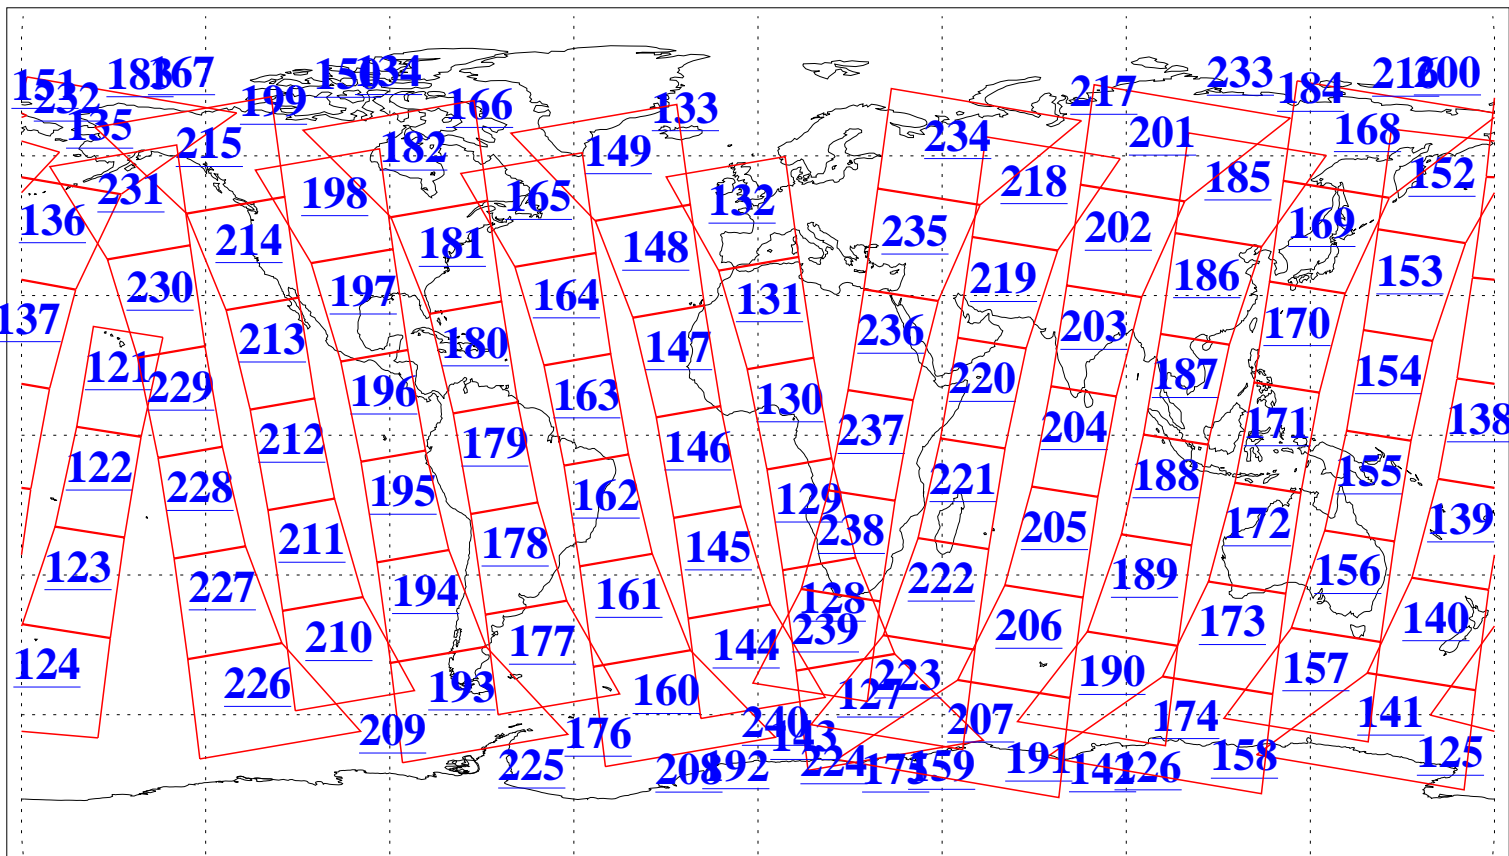

L1B Availability
AMSU Granules: 240
HSB Granules: 0
AIRS Granules: 240

7 Apr 2018
DoY 97
Aqua Day 5817
Granules: 1 to 120

Granules: 121 to 240

Legend: AMSU Available, HSB Available, AIRS Available

L1B Availability
AMSU Granules: 240
HSB Granules: 0
AIRS Granules: 240

7 Apr 2018
DoY 97
Aqua Day 5817

Ascending Granules

Descending Granules

Legend: AMSU Available, HSB Available, AIRS Available

L1B Availability
 AMSU Granules: 240
 HSB Granules: 0
 AIRS Granules: 240

7 Apr 2018
 DoY 97
 Aqua Day 5817

Northern Hemisphere Granules

Southern Hemisphere Granules

Legend: AMSU Available, HSB Available, AIRS Available