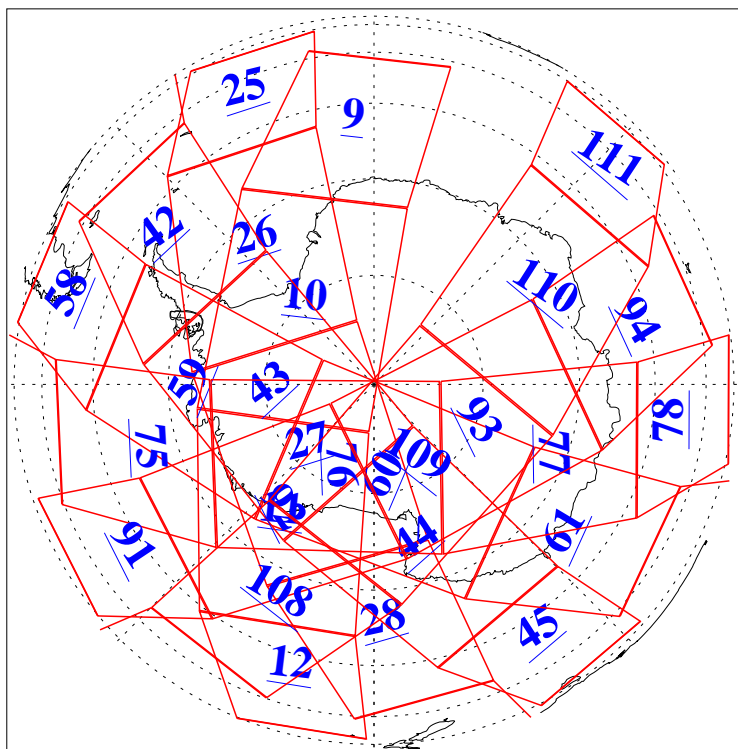

L1B Availability
AMSU Granules: 240
HSB Granules: 0
AIRS Granules: 240

7 Apr 2018
DoY 97
Aqua Day 5817
Granules: 1 to 120

Granules: 121 to 240

Legend: AMSU Available, HSB Available, AIRS Available

L1B Availability
AMSU Granules: 240
HSB Granules: 0
AIRS Granules: 240

7 Apr 2018
DoY 97
Aqua Day 5817

Ascending Granules

Descending Granules

Legend: AMSU Available, HSB Available, AIRS Available

L1B Availability
 AMSU Granules: 240
 HSB Granules: 0
 AIRS Granules: 240

7 Apr 2018
 DoY 97
 Aqua Day 5817

Northern Hemisphere Granules

Southern Hemisphere Granules

Legend: AMSU Available, HSB Available, AIRS Available