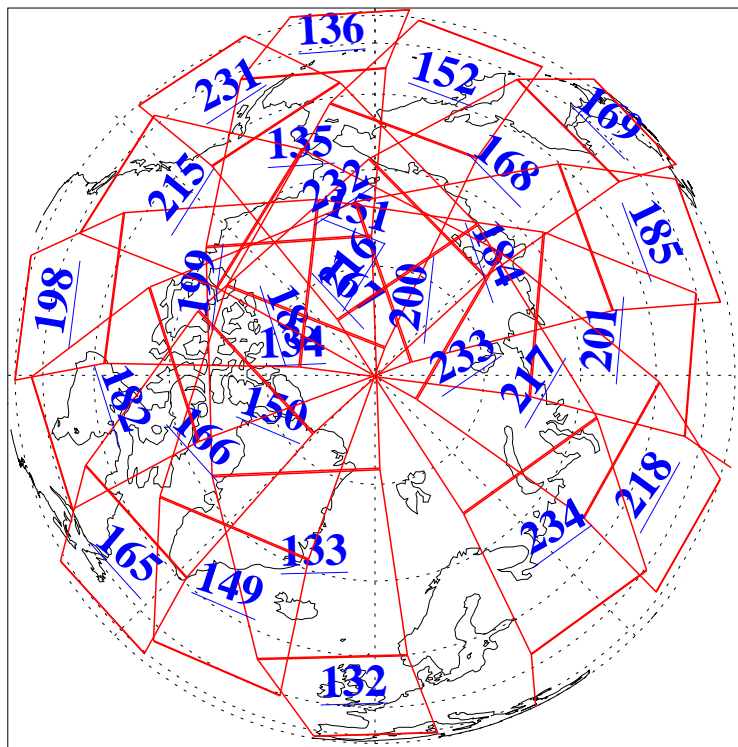

L1B Availability
AMSU Granules: 240
HSB Granules: 0
AIRS Granules: 240

7 Apr 2018
DoY 97
Aqua Day 5817
Granules: 1 to 120

Granules: 121 to 240

Legend: AMSU Available, HSB Available, AIRS Available

L1B Availability
AMSU Granules: 240
HSB Granules: 0
AIRS Granules: 240

7 Apr 2018
DoY 97
Aqua Day 5817

Ascending Granules

Descending Granules

Legend: AMSU Available, HSB Available, AIRS Available

L1B Availability
 AMSU Granules: 240
 HSB Granules: 0
 AIRS Granules: 240

7 Apr 2018
 DoY 97
 Aqua Day 5817

Northern Hemisphere Granules

Southern Hemisphere Granules

Legend: AMSU Available, HSB Available, AIRS Available