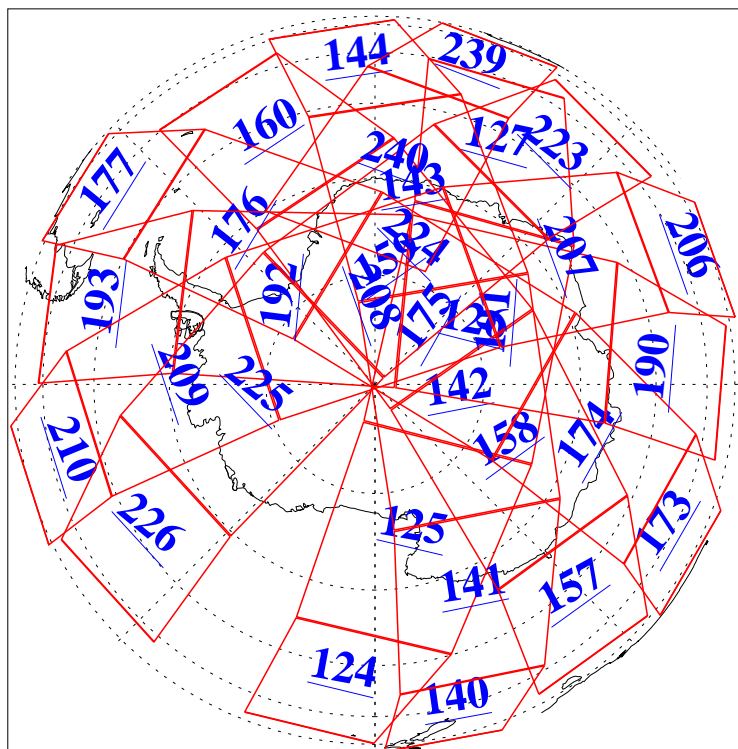

L1B Availability
AMSU Granules: 240
HSB Granules: 0
AIRS Granules: 240

7 Apr 2018
DoY 97
Aqua Day 5817
Granules: 1 to 120

Granules: 121 to 240

Legend: AMSU Available, HSB Available, AIRS Available

L1B Availability
AMSU Granules: 240
HSB Granules: 0
AIRS Granules: 240

7 Apr 2018
DoY 97
Aqua Day 5817

Ascending Granules

Descending Granules

Legend: AMSU Available, HSB Available, AIRS Available

L1B Availability
 AMSU Granules: 240
 HSB Granules: 0
 AIRS Granules: 240

7 Apr 2018
 DoY 97
 Aqua Day 5817

Northern Hemisphere Granules

Southern Hemisphere Granules

Legend: AMSU Available, HSB Available, AIRS Available