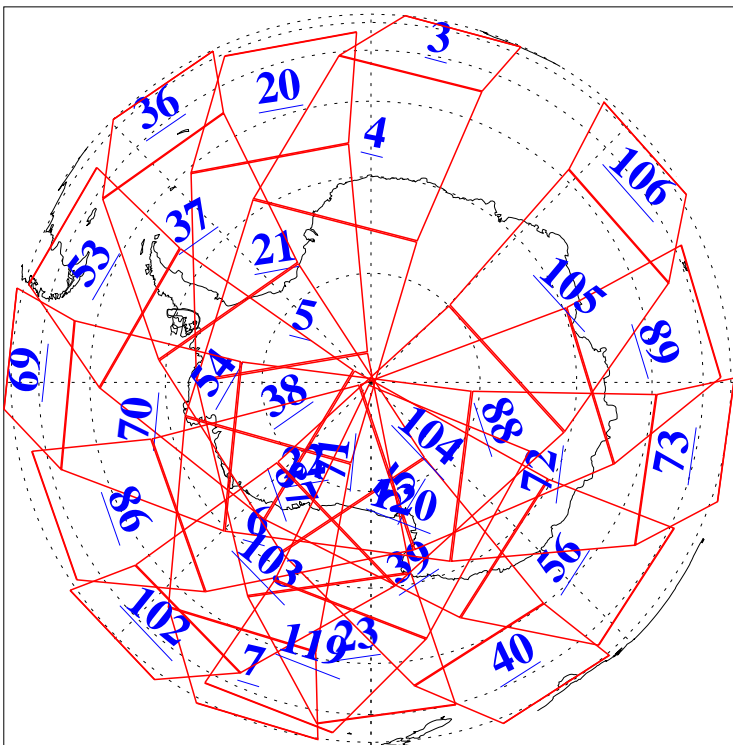

L1B Availability
AMSU Granules: 240
HSB Granules: 0
AIRS Granules: 240

4 Apr 2018
DoY 94
Aqua Day 5814
Granules: 1 to 120

Granules: 121 to 240

Legend: AMSU Available, HSB Available, AIRS Available

L1B Availability
AMSU Granules: 240
HSB Granules: 0
AIRS Granules: 240

4 Apr 2018
DoY 94
Aqua Day 5814
Ascending Granules

Descending Granules

Legend: AMSU Available, HSB Available, AIRS Available

L1B Availability
 AMSU Granules: 240
 HSB Granules: 0
 AIRS Granules: 240

4 Apr 2018
 DoY 94
 Aqua Day 5814

Northern Hemisphere Granules

Southern Hemisphere Granules

Legend: AMSU Available, HSB Available, AIRS Available