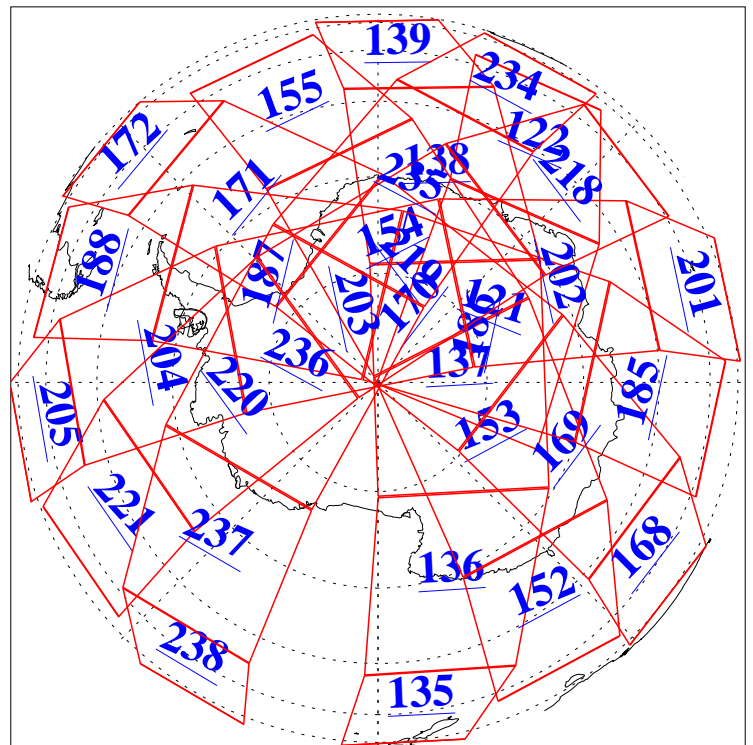

L1B Availability
AMSU Granules: 240
HSB Granules: 0
AIRS Granules: 240

4 Apr 2018
DoY 94
Aqua Day 5814
Granules: 1 to 120

Granules: 121 to 240

Legend: AMSU Available, HSB Available, AIRS Available

L1B Availability
AMSU Granules: 240
HSB Granules: 0
AIRS Granules: 240

4 Apr 2018
DoY 94
Aqua Day 5814
Ascending Granules

Descending Granules

Legend: AMSU Available, HSB Available, AIRS Available

L1B Availability
 AMSU Granules: 240
 HSB Granules: 0
 AIRS Granules: 240

4 Apr 2018
 DoY 94
 Aqua Day 5814

Northern Hemisphere Granules

Southern Hemisphere Granules

Legend: AMSU Available, HSB Available, AIRS Available