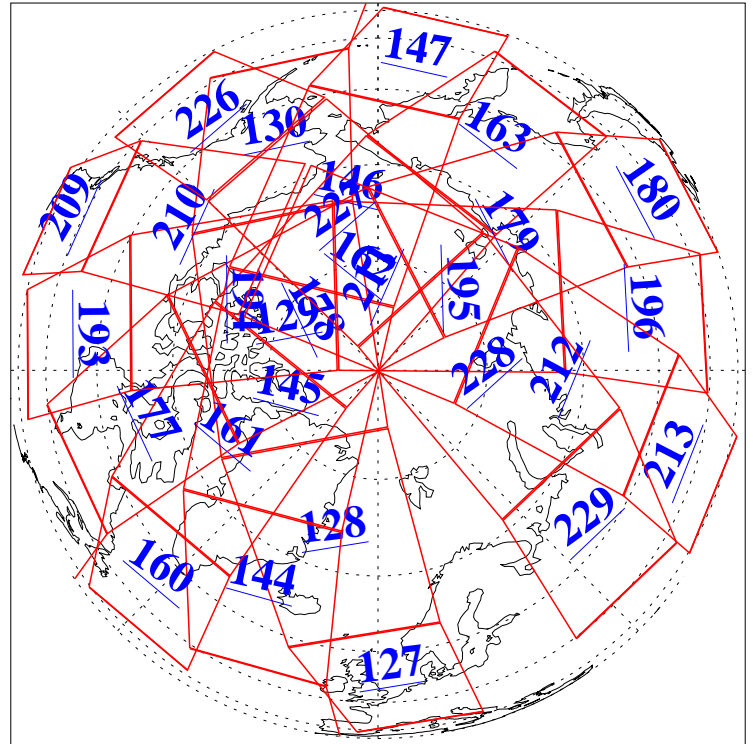

L1B Availability
AMSU Granules: 240
HSB Granules: 0
AIRS Granules: 240

4 Apr 2018
DoY 94
Aqua Day 5814
Granules: 1 to 120

Granules: 121 to 240

Legend: AMSU Available, HSB Available, AIRS Available

L1B Availability
AMSU Granules: 240
HSB Granules: 0
AIRS Granules: 240

4 Apr 2018
DoY 94
Aqua Day 5814
Ascending Granules

Descending Granules

Legend: AMSU Available, HSB Available, AIRS Available

L1B Availability
 AMSU Granules: 240
 HSB Granules: 0
 AIRS Granules: 240

4 Apr 2018
 DoY 94
 Aqua Day 5814

Northern Hemisphere Granules

Southern Hemisphere Granules

Legend: AMSU Available, HSB Available, AIRS Available