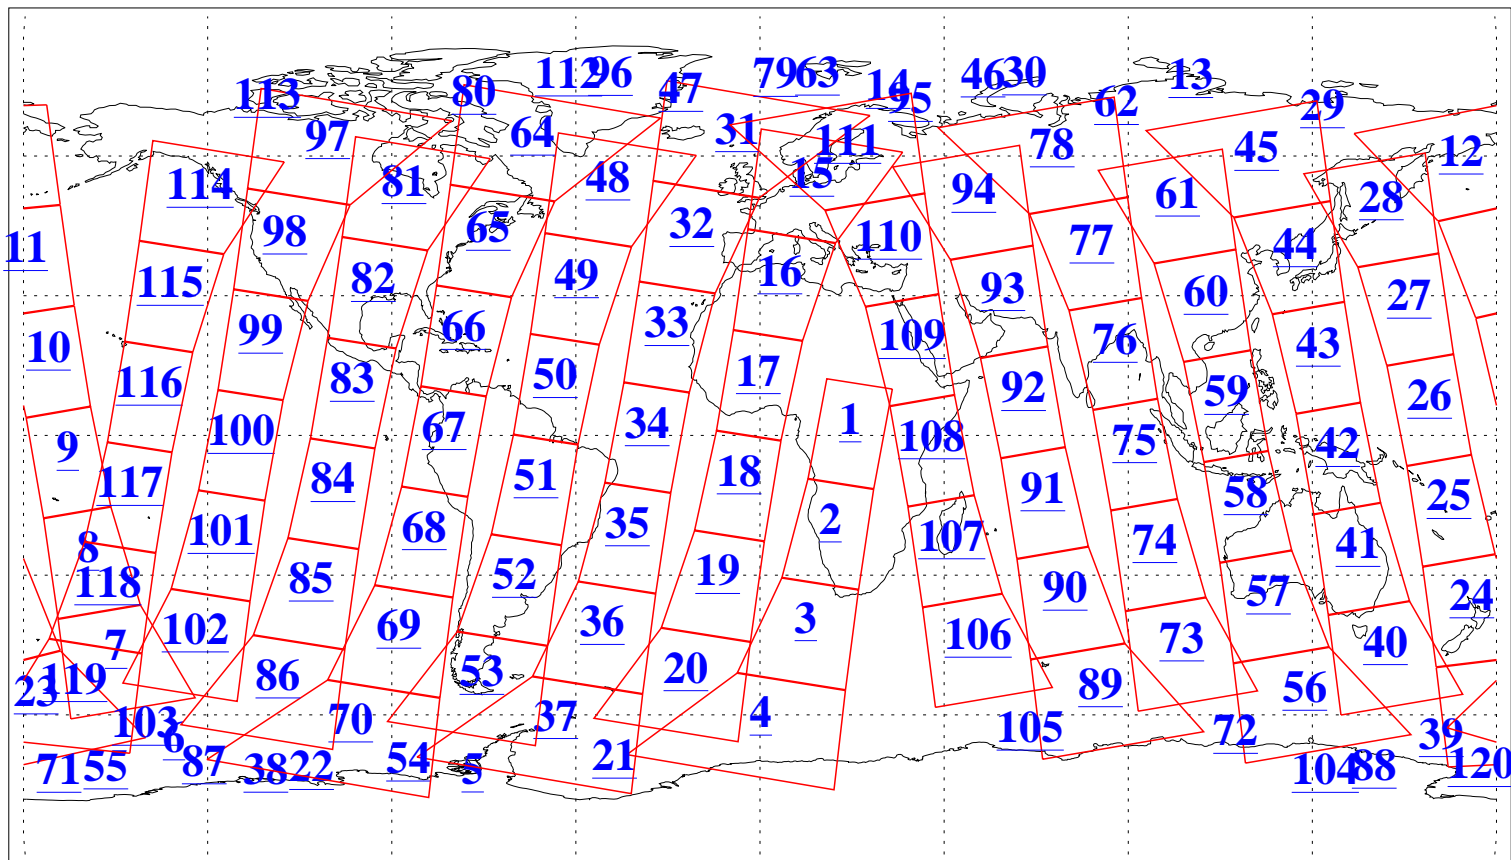

L1B Availability
AMSU Granules: 240
HSB Granules: 0
AIRS Granules: 240

4 Apr 2018
DoY 94
Aqua Day 5814
Granules: 1 to 120

Granules: 121 to 240

Legend: AMSU Available, HSB Available, AIRS Available

L1B Availability
AMSU Granules: 240
HSB Granules: 0
AIRS Granules: 240

4 Apr 2018
DoY 94
Aqua Day 5814
Ascending Granules

Descending Granules

Legend: AMSU Available, HSB Available, AIRS Available

L1B Availability
 AMSU Granules: 240
 HSB Granules: 0
 AIRS Granules: 240

4 Apr 2018
 DoY 94
 Aqua Day 5814

Northern Hemisphere Granules

Southern Hemisphere Granules

Legend: AMSU Available, HSB Available, AIRS Available