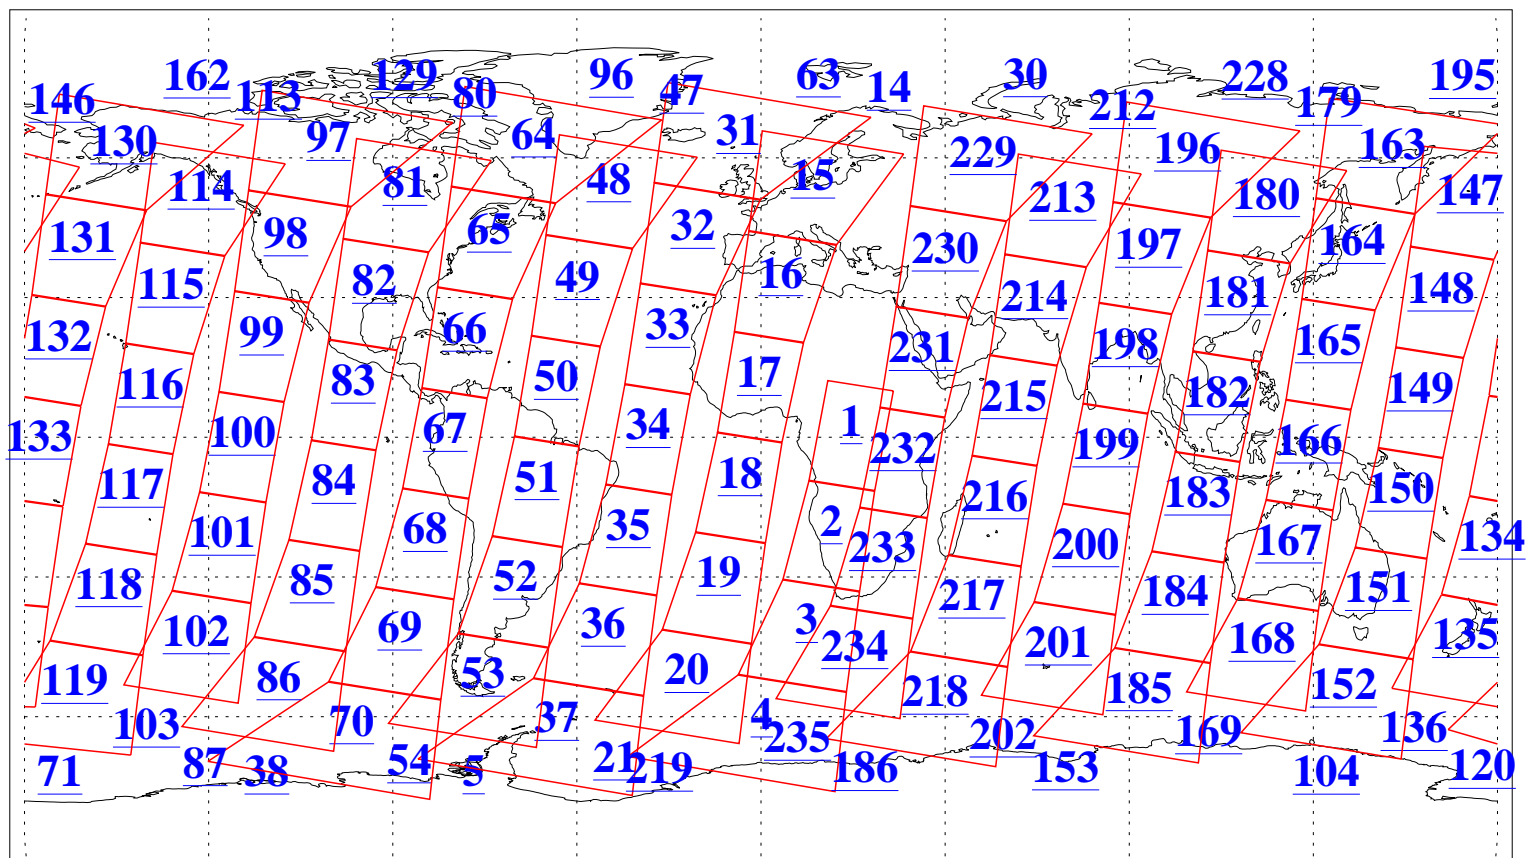

L1B Availability
AMSU Granules: 240
HSB Granules: 0
AIRS Granules: 240

4 Apr 2018
DoY 94
Aqua Day 5814
Granules: 1 to 120

Granules: 121 to 240

Legend: AMSU Available, HSB Available, AIRS Available

L1B Availability
AMSU Granules: 240
HSB Granules: 0
AIRS Granules: 240

4 Apr 2018
DoY 94
Aqua Day 5814
Ascending Granules

Descending Granules

Legend: AMSU Available, HSB Available, AIRS Available

L1B Availability
 AMSU Granules: 240
 HSB Granules: 0
 AIRS Granules: 240

4 Apr 2018
 DoY 94
 Aqua Day 5814

Northern Hemisphere Granules

Southern Hemisphere Granules

Legend: AMSU Available, HSB Available, AIRS Available