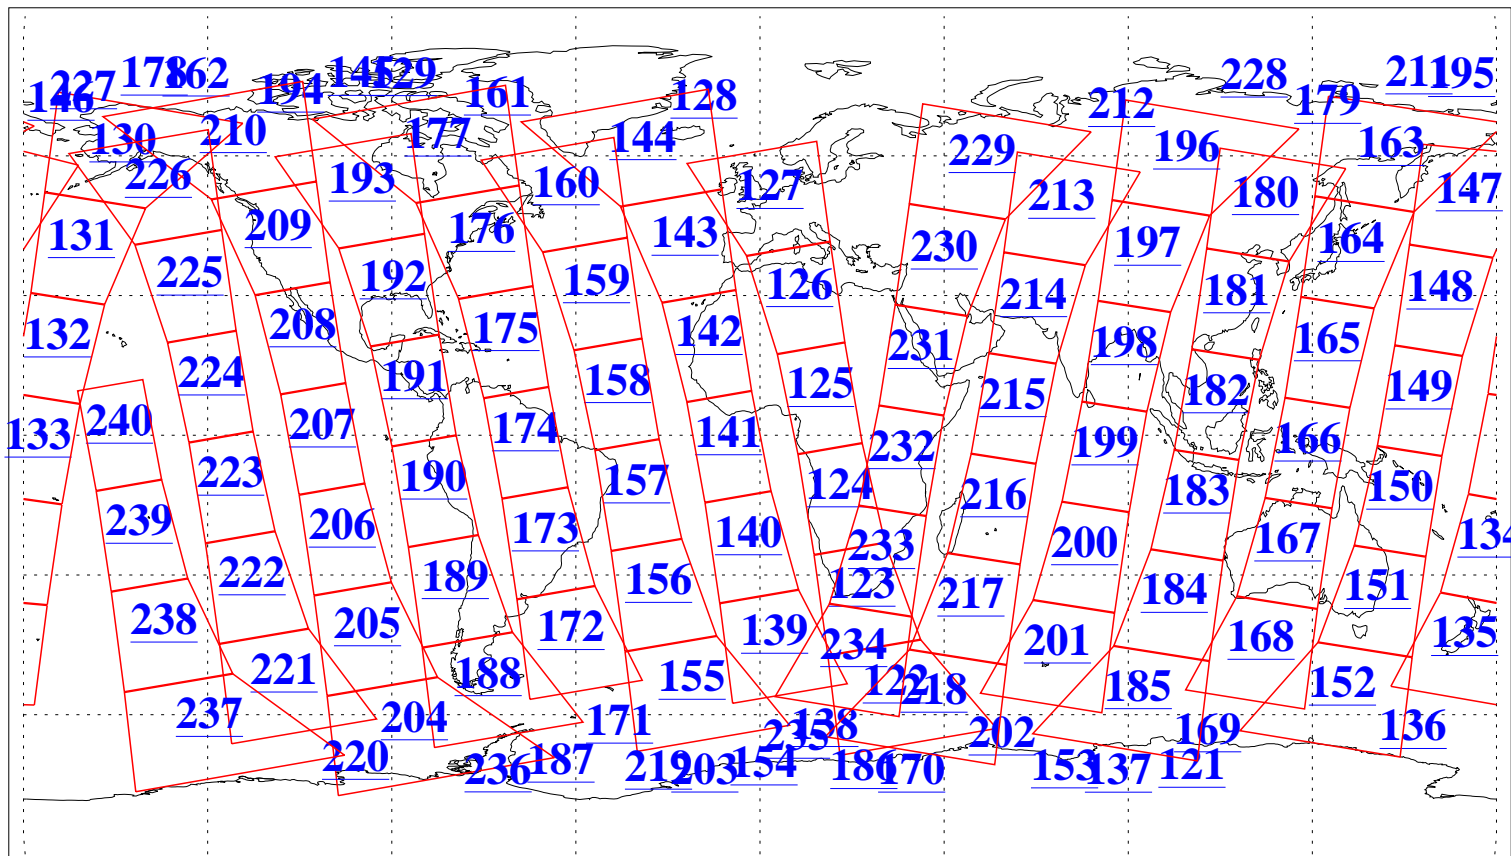

L1B Availability
AMSU Granules: 240
HSB Granules: 0
AIRS Granules: 240

4 Apr 2018
DoY 94
Aqua Day 5814
Granules: 1 to 120

Granules: 121 to 240

Legend: AMSU Available, HSB Available, AIRS Available

L1B Availability
AMSU Granules: 240
HSB Granules: 0
AIRS Granules: 240

4 Apr 2018
DoY 94
Aqua Day 5814
Ascending Granules

Descending Granules

Legend: AMSU Available, HSB Available, AIRS Available

L1B Availability
 AMSU Granules: 240
 HSB Granules: 0
 AIRS Granules: 240

4 Apr 2018
 DoY 94
 Aqua Day 5814

Northern Hemisphere Granules

Southern Hemisphere Granules

Legend: AMSU Available, HSB Available, AIRS Available