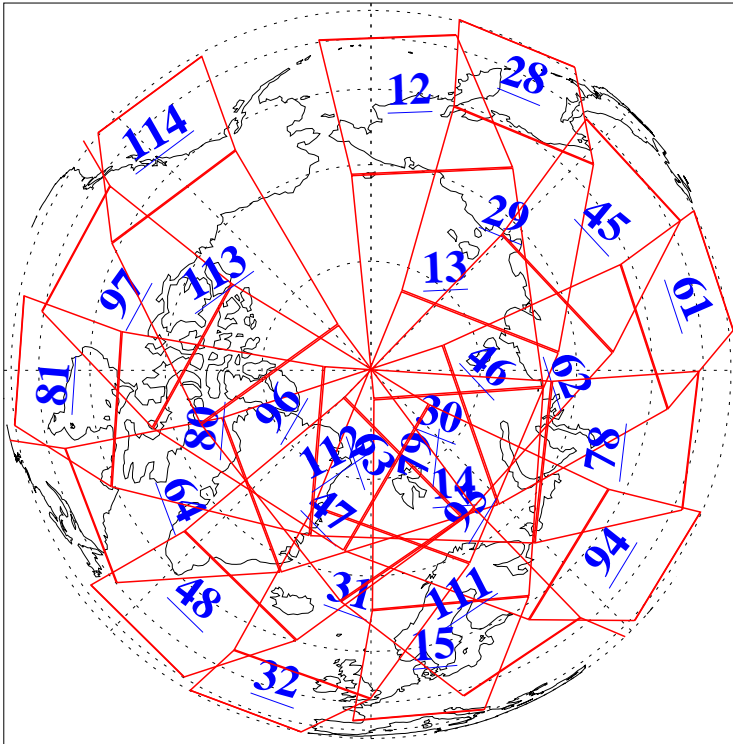

L1B Availability
AMSU Granules: 240
HSB Granules: 0
AIRS Granules: 240

4 Apr 2018
DoY 94
Aqua Day 5814
Granules: 1 to 120

Granules: 121 to 240

Legend: AMSU Available, HSB Available, AIRS Available

L1B Availability
AMSU Granules: 240
HSB Granules: 0
AIRS Granules: 240

4 Apr 2018
DoY 94
Aqua Day 5814
Ascending Granules

Descending Granules

Legend: AMSU Available, HSB Available, AIRS Available

L1B Availability
 AMSU Granules: 240
 HSB Granules: 0
 AIRS Granules: 240

4 Apr 2018
 DoY 94
 Aqua Day 5814

Northern Hemisphere Granules

Southern Hemisphere Granules

Legend: AMSU Available, HSB Available, AIRS Available