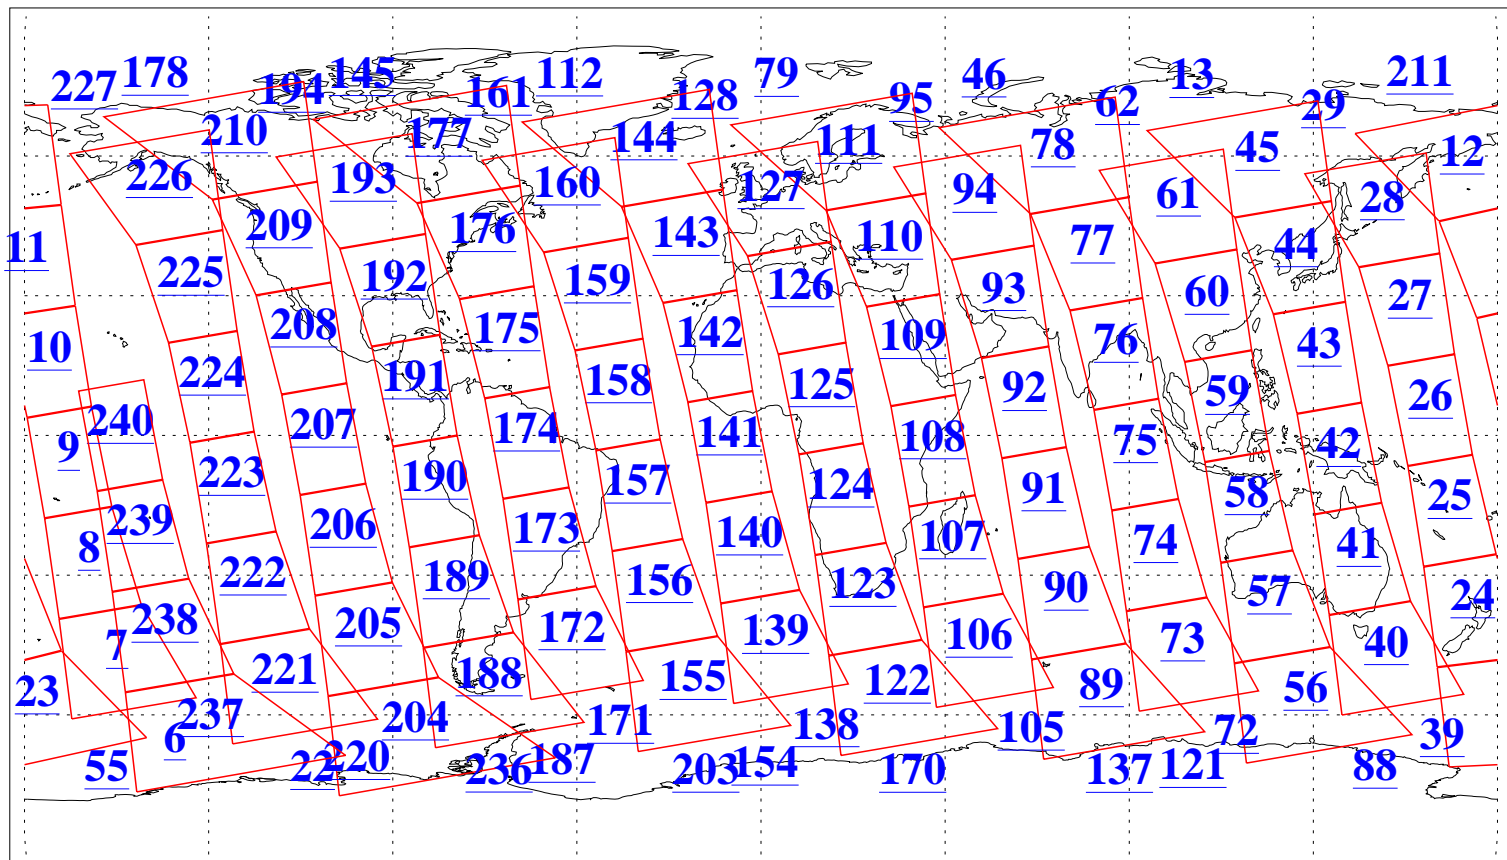

L1B Availability
AMSU Granules: 240
HSB Granules: 0
AIRS Granules: 240

4 Apr 2018
DoY 94
Aqua Day 5814
Granules: 1 to 120

Granules: 121 to 240

Legend: AMSU Available, HSB Available, AIRS Available

L1B Availability
AMSU Granules: 240
HSB Granules: 0
AIRS Granules: 240

4 Apr 2018
DoY 94
Aqua Day 5814
Ascending Granules

Descending Granules

Legend: AMSU Available, HSB Available, AIRS Available

L1B Availability
 AMSU Granules: 240
 HSB Granules: 0
 AIRS Granules: 240

4 Apr 2018
 DoY 94
 Aqua Day 5814

Northern Hemisphere Granules

Southern Hemisphere Granules

Legend: AMSU Available, HSB Available, AIRS Available