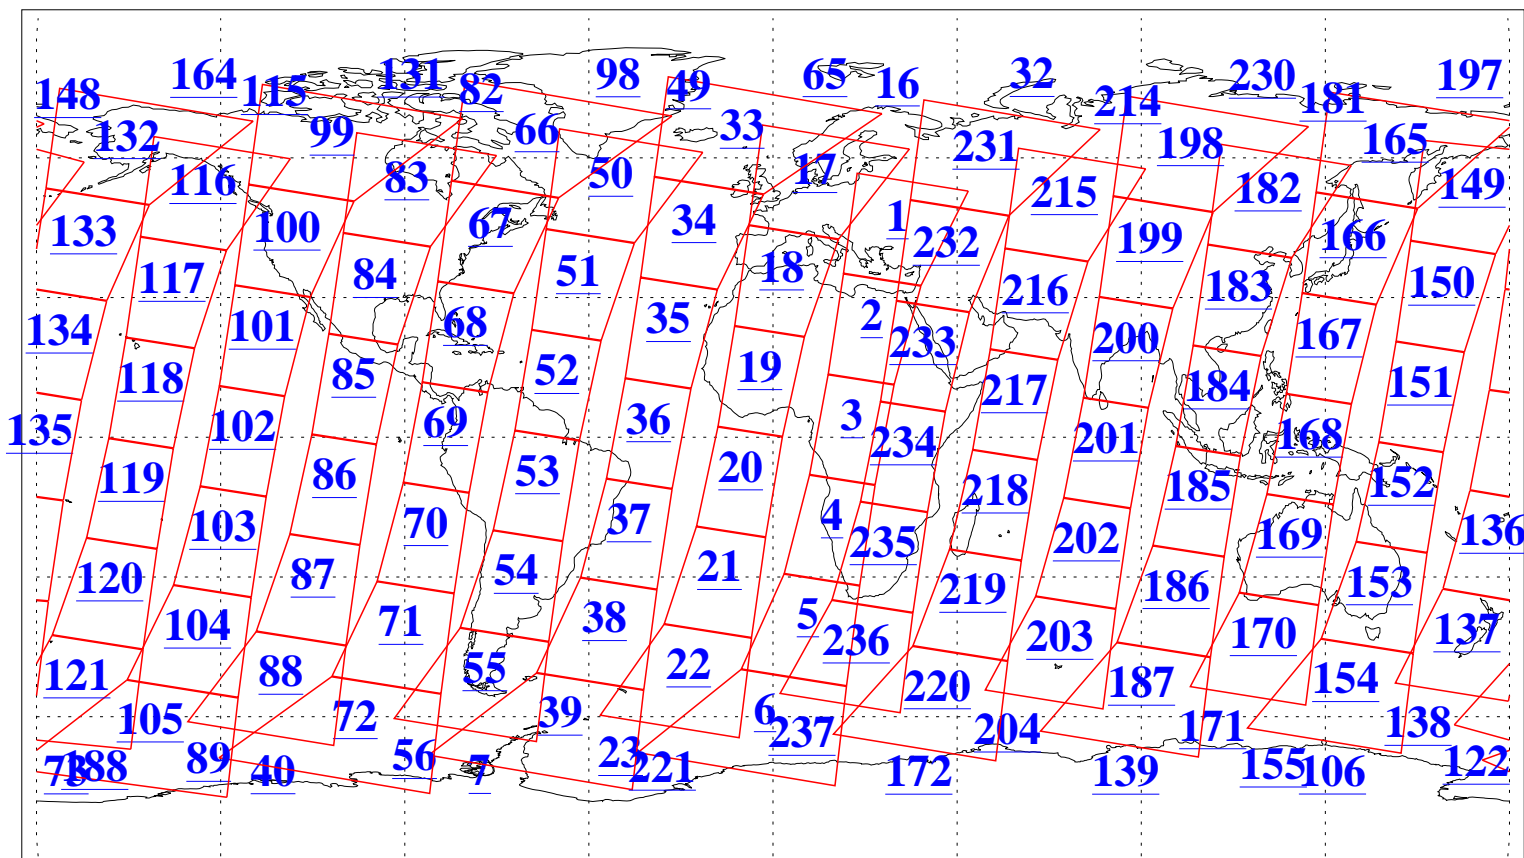

L1B Availability  
AMSU Granules: 239  
HSB Granules: 0  
AIRS Granules: 240

2 Apr 2018  
DoY 92  
Aqua Day 5812  
Granules: 1 to 120

Granules: 121 to 240

Legend: AMSU Available, HSB Available, AIRS Available

L1B Availability  
AMSU Granules: 239  
HSB Granules: 0  
AIRS Granules: 240

2 Apr 2018  
DoY 92  
Aqua Day 5812

Ascending Granules

Descending Granules

Legend: AMSU Available, HSB Available, AIRS Available

L1B Availability  
 AMSU Granules: 239  
 HSB Granules: 0  
 AIRS Granules: 240

2 Apr 2018  
 DoY 92  
 Aqua Day 5812

Northern Hemisphere Granules

Southern Hemisphere Granules

Legend: AMSU Available, HSB Available, AIRS Available