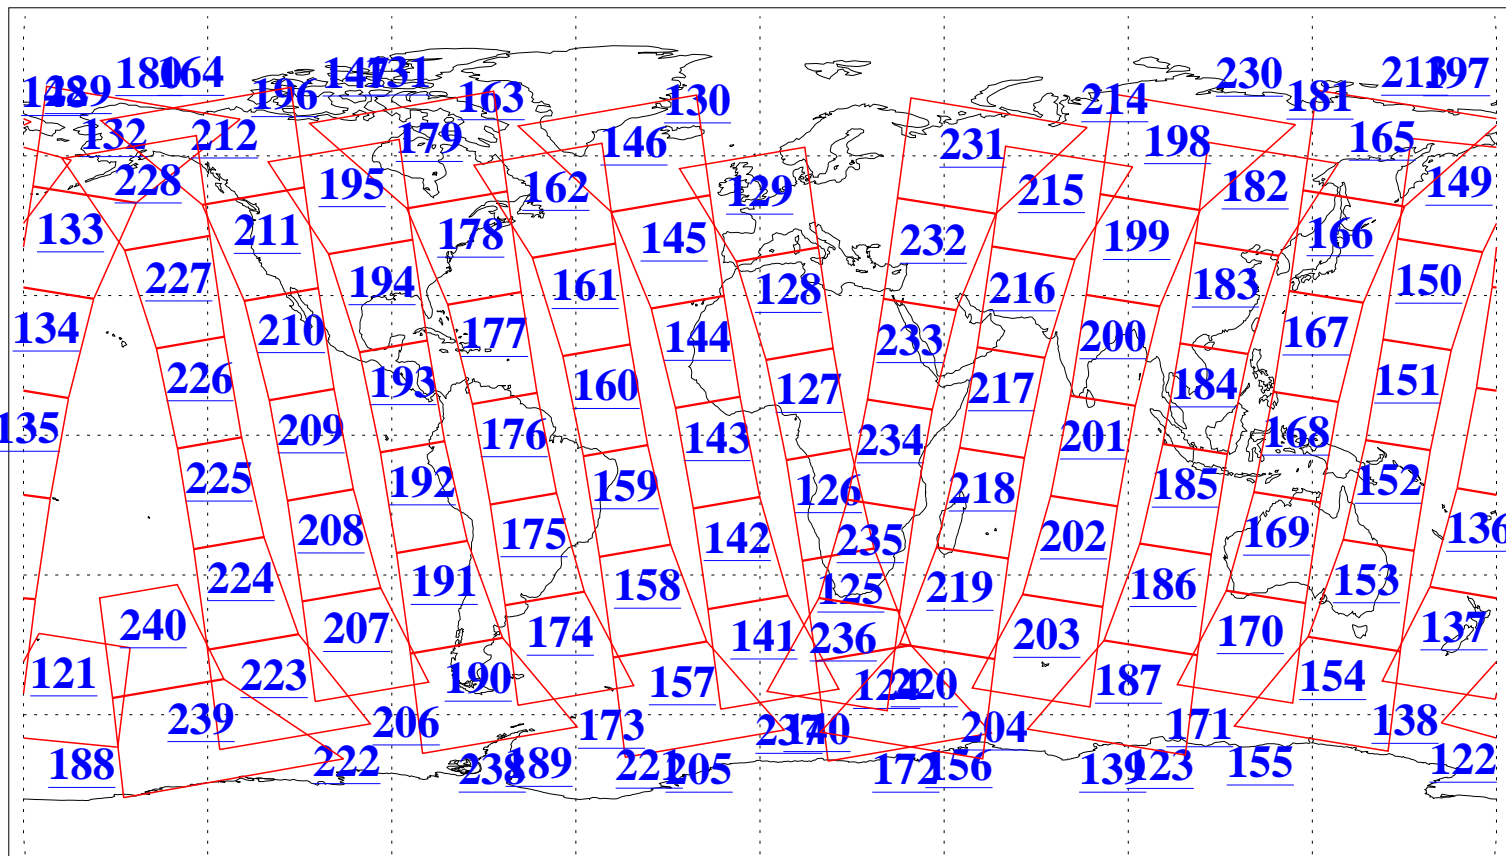

L1B Availability  
AMSU Granules: 239  
HSB Granules: 0  
AIRS Granules: 240

2 Apr 2018  
DoY 92  
Aqua Day 5812  
Granules: 1 to 120

Granules: 121 to 240

Legend: AMSU Available, HSB Available, AIRS Available

L1B Availability  
AMSU Granules: 239  
HSB Granules: 0  
AIRS Granules: 240

2 Apr 2018  
DoY 92  
Aqua Day 5812

Ascending Granules

Descending Granules

Legend: AMSU Available, HSB Available, AIRS Available

L1B Availability  
 AMSU Granules: 239  
 HSB Granules: 0  
 AIRS Granules: 240

2 Apr 2018  
 DoY 92  
 Aqua Day 5812

Northern Hemisphere Granules

Southern Hemisphere Granules

Legend: AMSU Available, HSB Available, AIRS Available