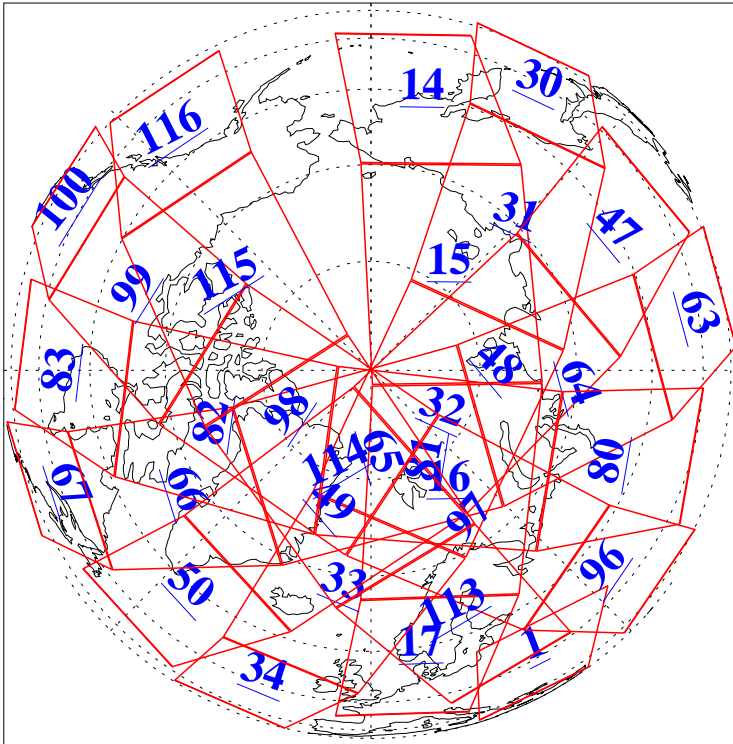

L1B Availability  
AMSU Granules: 239  
HSB Granules: 0  
AIRS Granules: 240

2 Apr 2018  
DoY 92  
Aqua Day 5812  
Granules: 1 to 120

Granules: 121 to 240

Legend: AMSU Available, HSB Available, AIRS Available

L1B Availability  
AMSU Granules: 239  
HSB Granules: 0  
AIRS Granules: 240

2 Apr 2018  
DoY 92  
Aqua Day 5812

Ascending Granules

Descending Granules

Legend: AMSU Available, HSB Available, AIRS Available

L1B Availability  
 AMSU Granules: 239  
 HSB Granules: 0  
 AIRS Granules: 240

2 Apr 2018  
 DoY 92  
 Aqua Day 5812

Northern Hemisphere Granules

Southern Hemisphere Granules

Legend: AMSU Available, HSB Available, AIRS Available