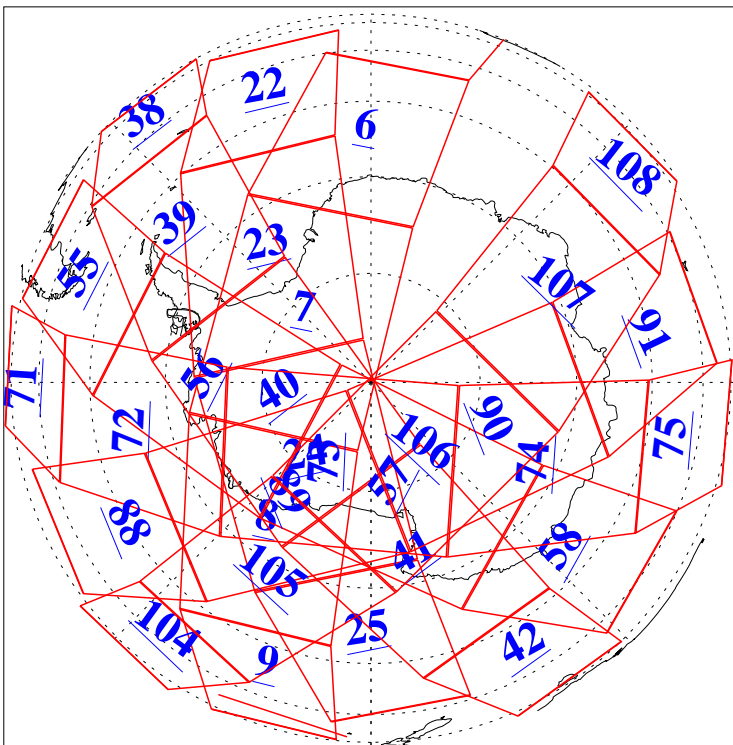

L1B Availability  
AMSU Granules: 239  
HSB Granules: 0  
AIRS Granules: 240

2 Apr 2018  
DoY 92  
Aqua Day 5812  
Granules: 1 to 120

Granules: 121 to 240

Legend: AMSU Available, HSB Available, AIRS Available

L1B Availability  
AMSU Granules: 239  
HSB Granules: 0  
AIRS Granules: 240

2 Apr 2018  
DoY 92  
Aqua Day 5812

Ascending Granules

Descending Granules

Legend: AMSU Available, HSB Available, AIRS Available

L1B Availability  
 AMSU Granules: 239  
 HSB Granules: 0  
 AIRS Granules: 240

2 Apr 2018  
 DoY 92  
 Aqua Day 5812

Northern Hemisphere Granules

Southern Hemisphere Granules

Legend: AMSU Available, HSB Available, AIRS Available