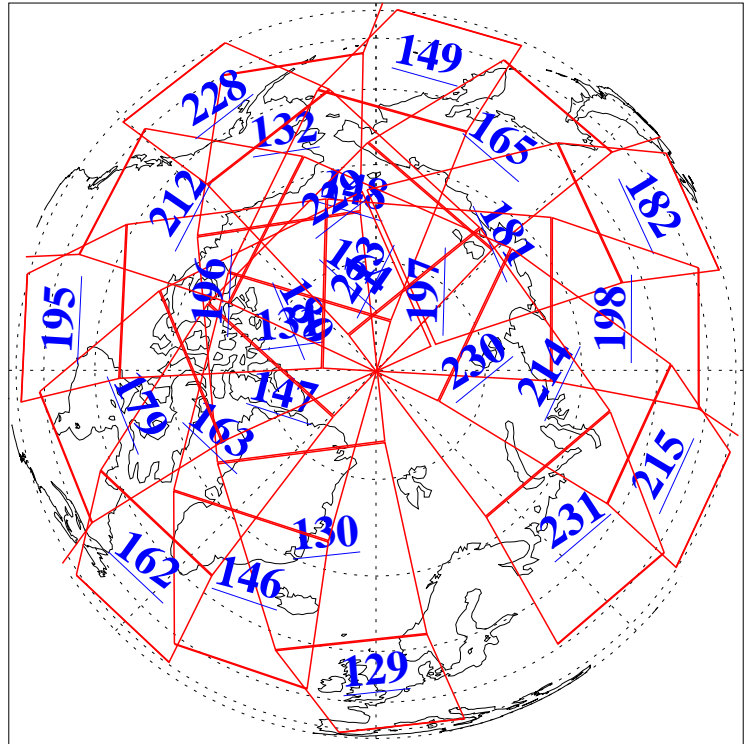

L1B Availability  
AMSU Granules: 239  
HSB Granules: 0  
AIRS Granules: 240

2 Apr 2018  
DoY 92  
Aqua Day 5812  
Granules: 1 to 120

Granules: 121 to 240

Legend: AMSU Available, HSB Available, AIRS Available

L1B Availability  
AMSU Granules: 239  
HSB Granules: 0  
AIRS Granules: 240

2 Apr 2018  
DoY 92  
Aqua Day 5812

Ascending Granules

Descending Granules

Legend: AMSU Available, HSB Available, AIRS Available

L1B Availability  
 AMSU Granules: 239  
 HSB Granules: 0  
 AIRS Granules: 240

2 Apr 2018  
 DoY 92  
 Aqua Day 5812

Northern Hemisphere Granules

Southern Hemisphere Granules

Legend: AMSU Available, HSB Available, AIRS Available