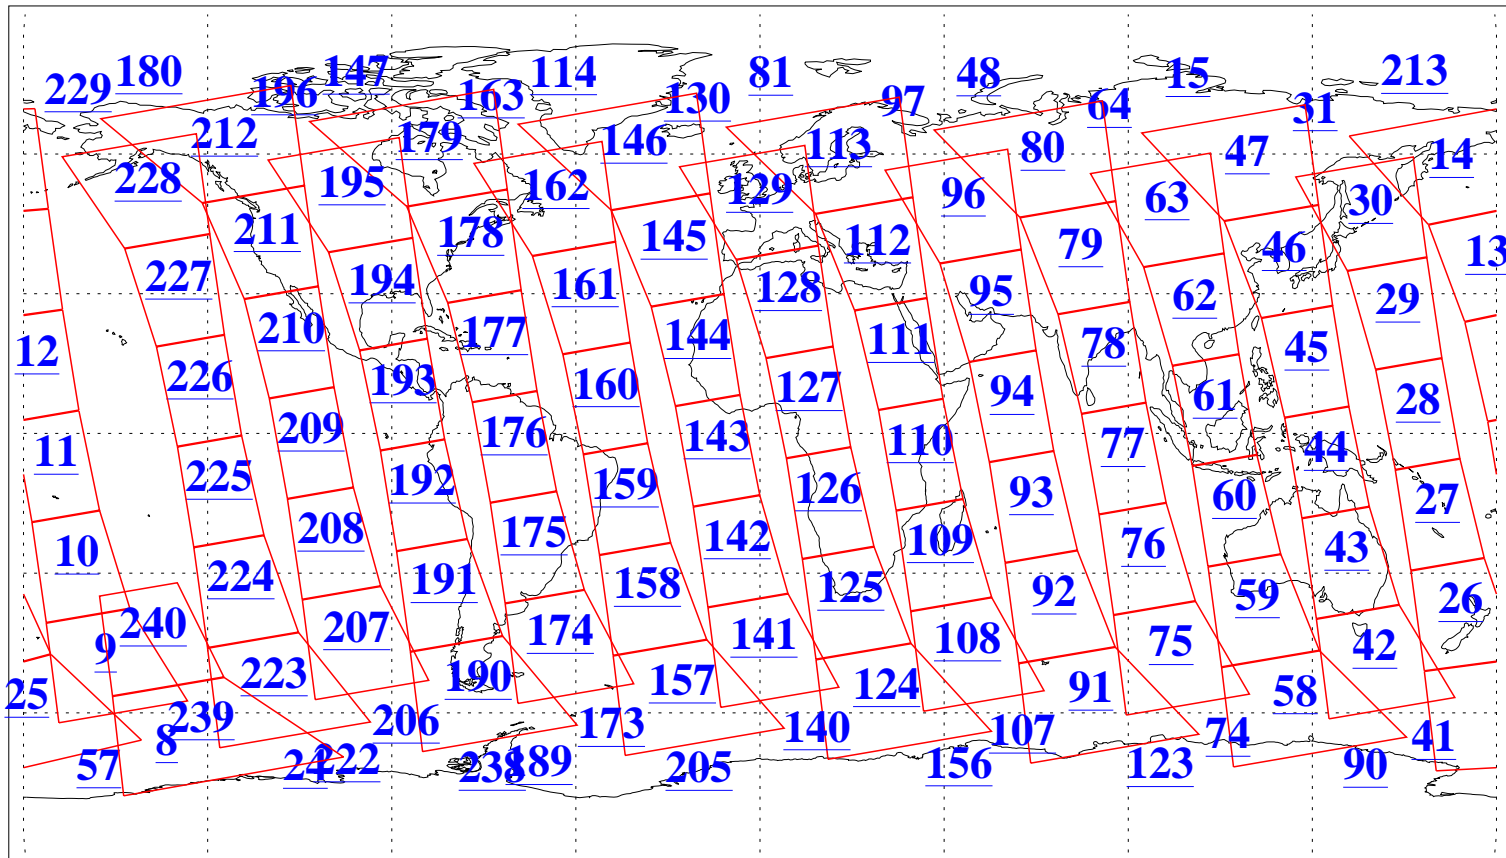

L1B Availability  
AMSU Granules: 239  
HSB Granules: 0  
AIRS Granules: 240

2 Apr 2018  
DoY 92  
Aqua Day 5812  
Granules: 1 to 120

Granules: 121 to 240

Legend: AMSU Available, HSB Available, AIRS Available

L1B Availability  
AMSU Granules: 239  
HSB Granules: 0  
AIRS Granules: 240

2 Apr 2018  
DoY 92  
Aqua Day 5812

Ascending Granules

Descending Granules

Legend: AMSU Available, HSB Available, AIRS Available

L1B Availability  
 AMSU Granules: 239  
 HSB Granules: 0  
 AIRS Granules: 240

2 Apr 2018  
 DoY 92  
 Aqua Day 5812

Northern Hemisphere Granules

Southern Hemisphere Granules

Legend: AMSU Available, HSB Available, AIRS Available