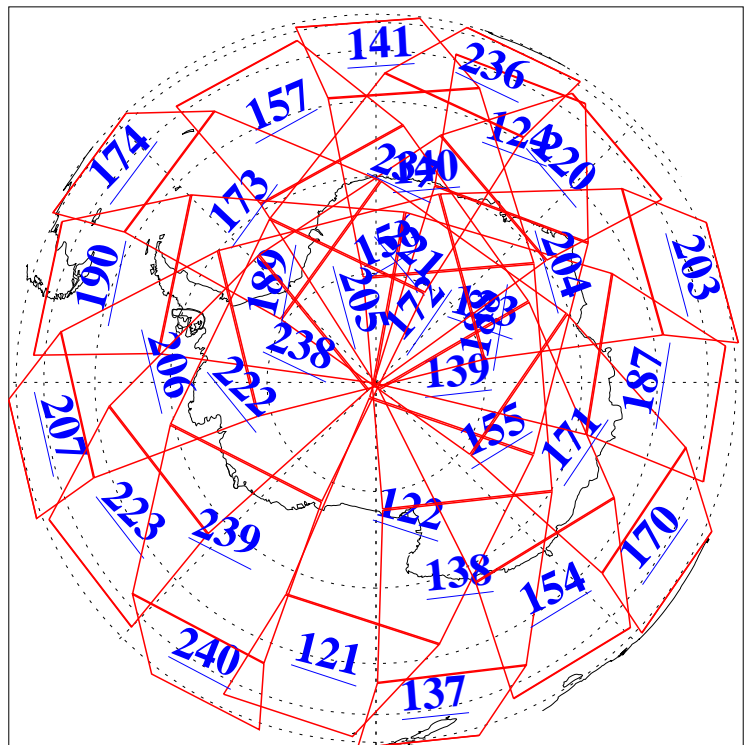

L1B Availability  
AMSU Granules: 239  
HSB Granules: 0  
AIRS Granules: 240

2 Apr 2018  
DoY 92  
Aqua Day 5812  
Granules: 1 to 120

Granules: 121 to 240

Legend: AMSU Available, HSB Available, AIRS Available

L1B Availability  
AMSU Granules: 239  
HSB Granules: 0  
AIRS Granules: 240

2 Apr 2018  
DoY 92  
Aqua Day 5812

Ascending Granules

Descending Granules

Legend: AMSU Available, HSB Available, AIRS Available

L1B Availability  
 AMSU Granules: 239  
 HSB Granules: 0  
 AIRS Granules: 240

2 Apr 2018  
 DoY 92  
 Aqua Day 5812

Northern Hemisphere Granules

Southern Hemisphere Granules

Legend: AMSU Available, HSB Available, AIRS Available