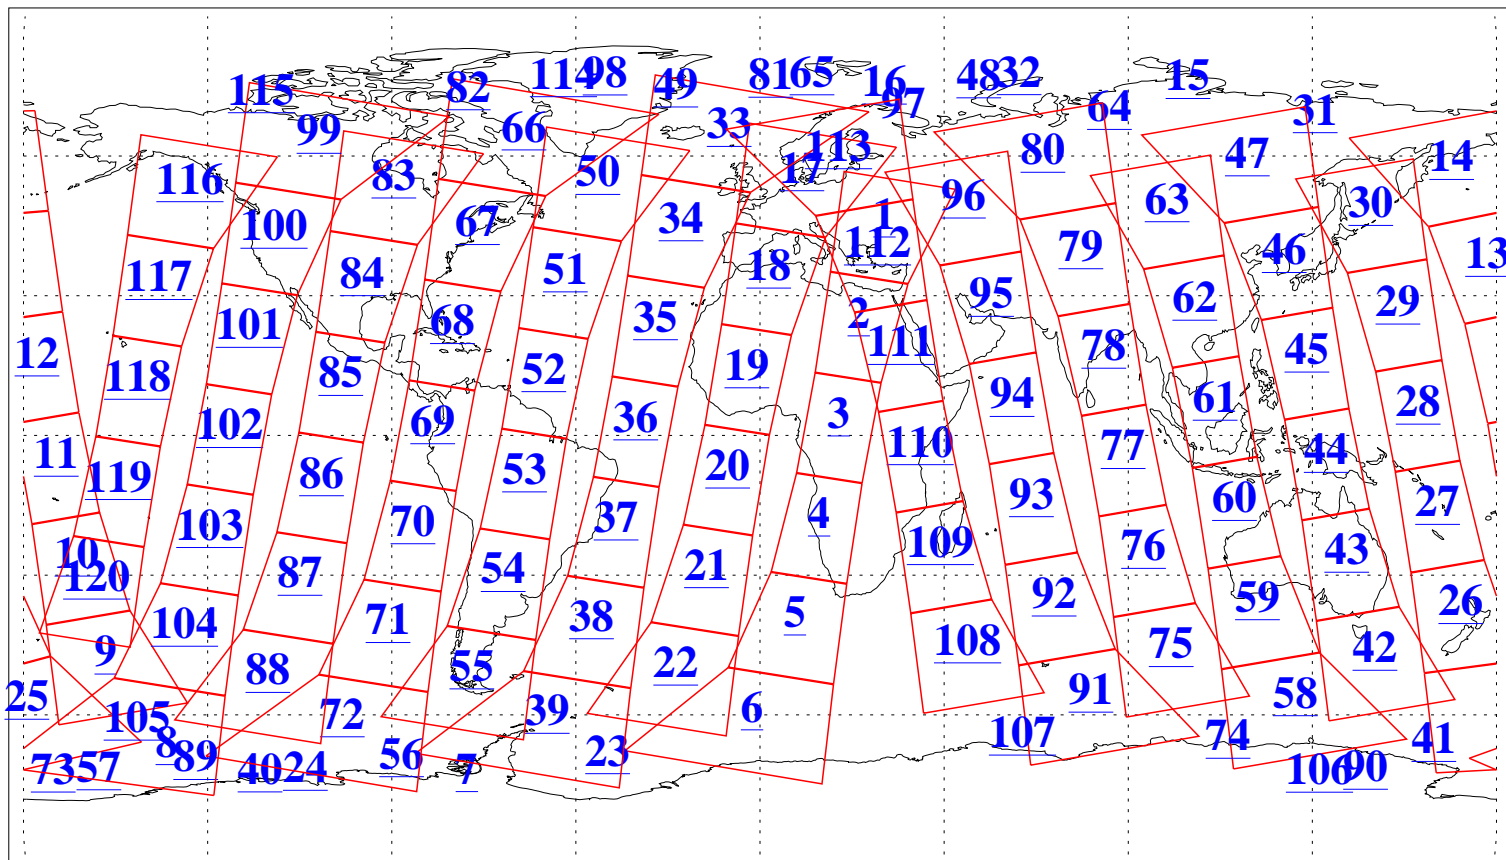

L1B Availability  
AMSU Granules: 239  
HSB Granules: 0  
AIRS Granules: 240

2 Apr 2018  
DoY 92  
Aqua Day 5812  
Granules: 1 to 120

Granules: 121 to 240

Legend: AMSU Available, HSB Available, AIRS Available

L1B Availability  
AMSU Granules: 239  
HSB Granules: 0  
AIRS Granules: 240

2 Apr 2018  
DoY 92  
Aqua Day 5812

Ascending Granules

Descending Granules

Legend: AMSU Available, HSB Available, AIRS Available

L1B Availability  
 AMSU Granules: 239  
 HSB Granules: 0  
 AIRS Granules: 240

2 Apr 2018  
 DoY 92  
 Aqua Day 5812

Northern Hemisphere Granules

Southern Hemisphere Granules

Legend: AMSU Available, HSB Available, AIRS Available