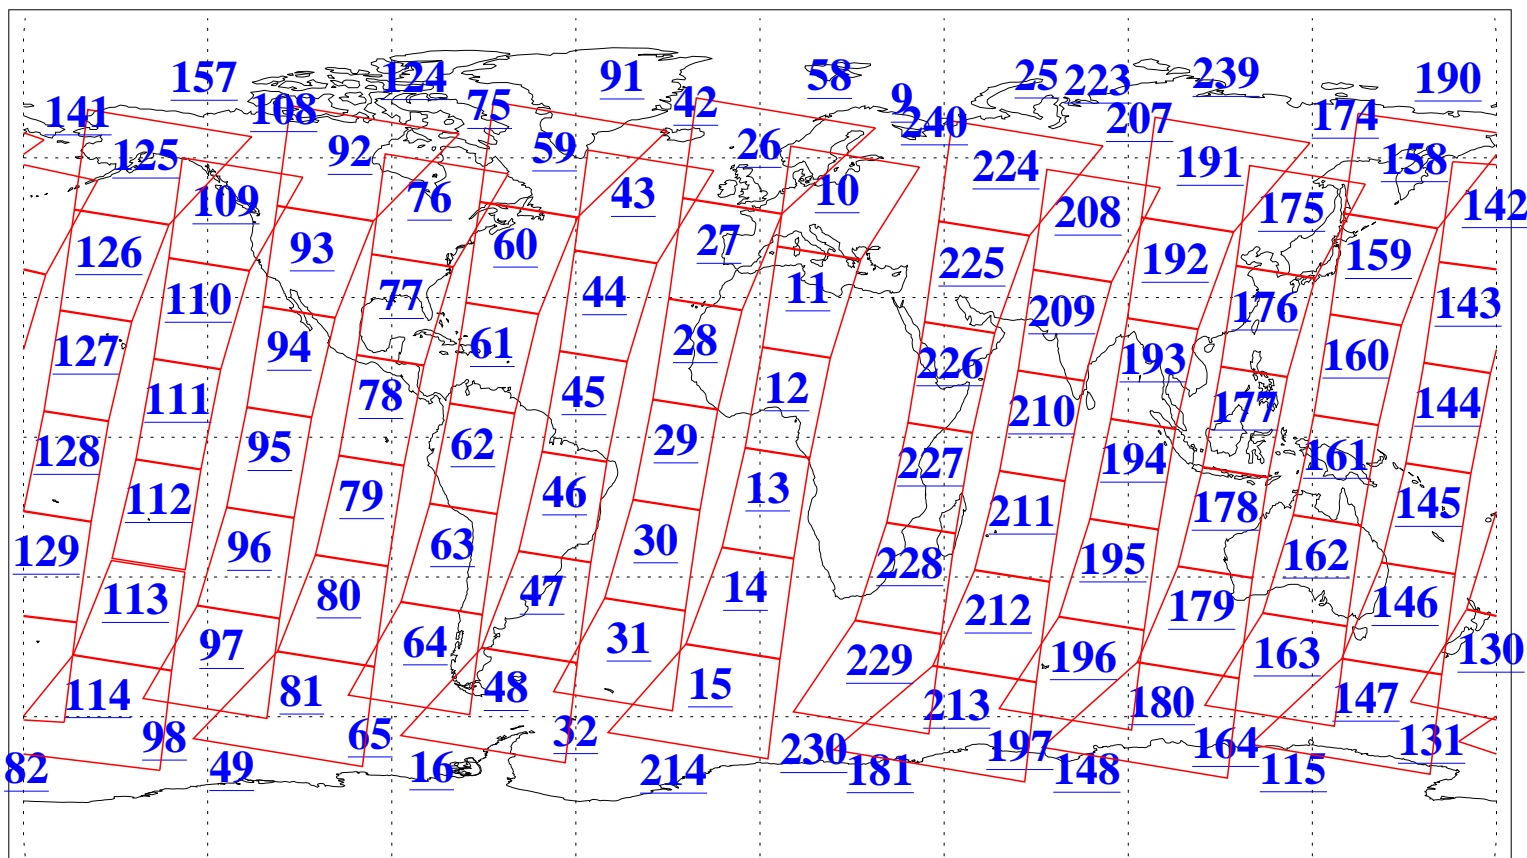

L1B Availability
AMSU Granules: 240
HSB Granules: 0
AIRS Granules: 240

1 Apr 2018
DoY 91
Aqua Day 5811
Granules: 1 to 120

Granules: 121 to 240

Legend: AMSU Available, HSB Available, AIRS Available

L1B Availability
AMSU Granules: 240
HSB Granules: 0
AIRS Granules: 240

1 Apr 2018
DoY 91
Aqua Day 5811
Ascending Granules

Descending Granules

Legend: AMSU Available, HSB Available, AIRS Available

L1B Availability
AMSU Granules: 240
HSB Granules: 0
AIRS Granules: 240

1 Apr 2018
DoY 91
Aqua Day 5811

Northern Hemisphere Granules

Southern Hemisphere Granules

Legend: AMSU Available, HSB Available, AIRS Available