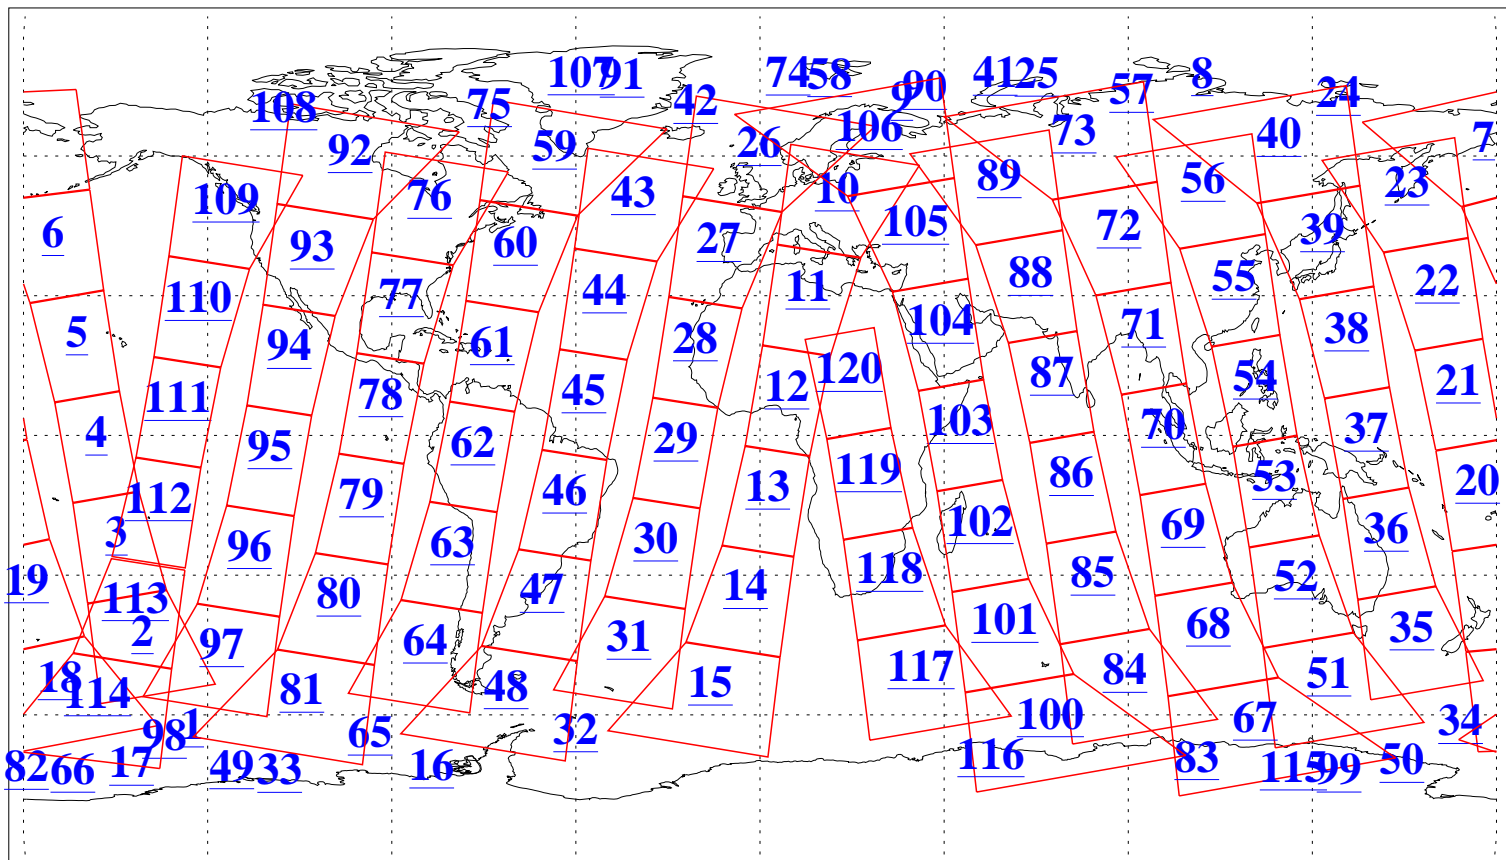

L1B Availability
AMSU Granules: 240
HSB Granules: 0
AIRS Granules: 240

1 Apr 2018
DoY 91
Aqua Day 5811
Granules: 1 to 120

Granules: 121 to 240

Legend: AMSU Available, HSB Available, AIRS Available

L1B Availability
AMSU Granules: 240
HSB Granules: 0
AIRS Granules: 240

1 Apr 2018
DoY 91
Aqua Day 5811
Ascending Granules

Descending Granules

Legend: AMSU Available, HSB Available, AIRS Available

L1B Availability
AMSU Granules: 240
HSB Granules: 0
AIRS Granules: 240

1 Apr 2018
DoY 91
Aqua Day 5811

Northern Hemisphere Granules

Southern Hemisphere Granules

Legend: AMSU Available, HSB Available, AIRS Available