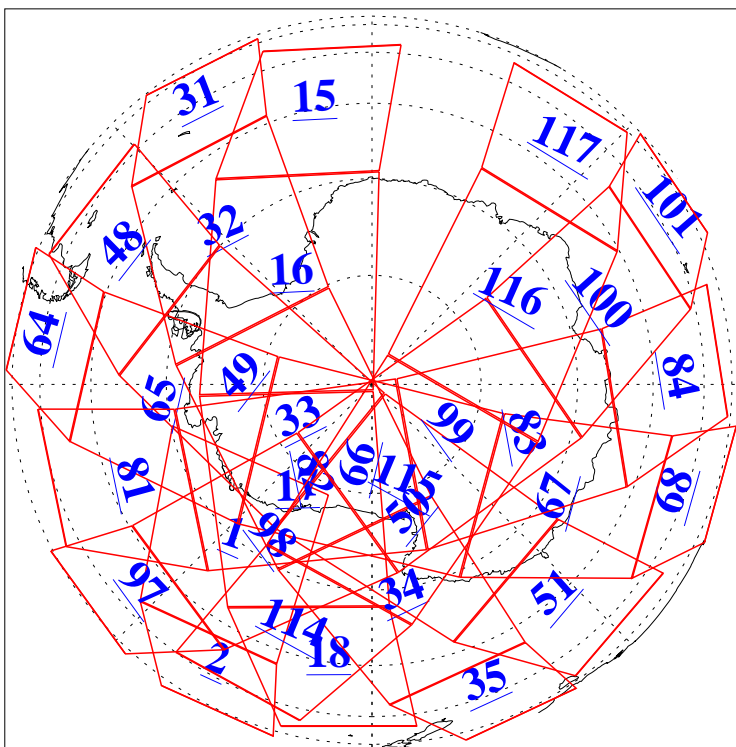

L1B Availability
AMSU Granules: 240
HSB Granules: 0
AIRS Granules: 240

1 Apr 2018
DoY 91
Aqua Day 5811
Granules: 1 to 120

Granules: 121 to 240

Legend: AMSU Available, HSB Available, AIRS Available

L1B Availability
AMSU Granules: 240
HSB Granules: 0
AIRS Granules: 240

1 Apr 2018
DoY 91
Aqua Day 5811
Ascending Granules

Descending Granules

Legend: AMSU Available, HSB Available, AIRS Available

L1B Availability
AMSU Granules: 240
HSB Granules: 0
AIRS Granules: 240

1 Apr 2018
DoY 91
Aqua Day 5811

Northern Hemisphere Granules

Southern Hemisphere Granules

Legend: AMSU Available, HSB Available, AIRS Available