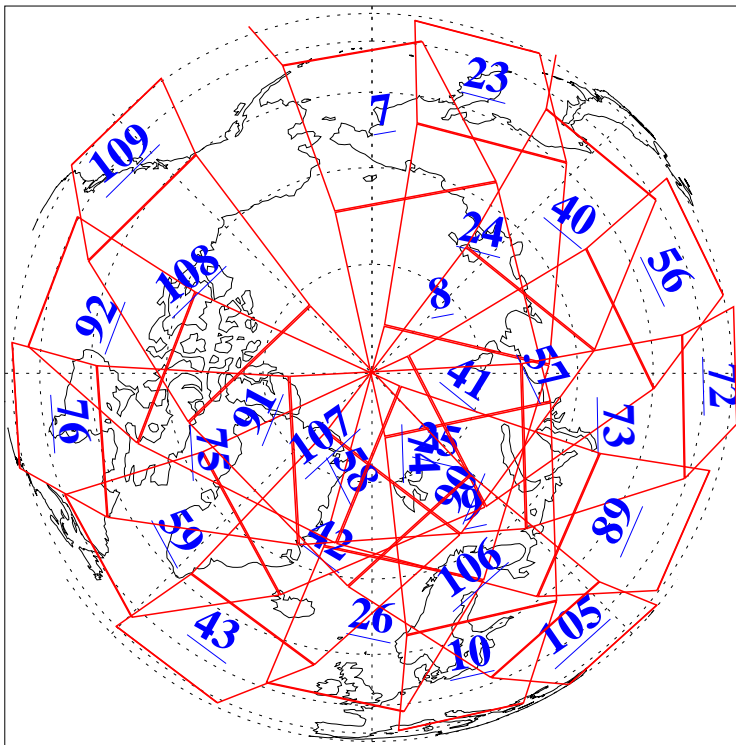

L1B Availability
AMSU Granules: 240
HSB Granules: 0
AIRS Granules: 240

1 Apr 2018
DoY 91
Aqua Day 5811
Granules: 1 to 120

Granules: 121 to 240

Legend: AMSU Available, HSB Available, AIRS Available

L1B Availability
AMSU Granules: 240
HSB Granules: 0
AIRS Granules: 240

1 Apr 2018
DoY 91
Aqua Day 5811
Ascending Granules

Descending Granules

Legend: AMSU Available, HSB Available, AIRS Available

L1B Availability
AMSU Granules: 240
HSB Granules: 0
AIRS Granules: 240

1 Apr 2018
DoY 91
Aqua Day 5811

Northern Hemisphere Granules

Southern Hemisphere Granules

Legend: AMSU Available, HSB Available, AIRS Available