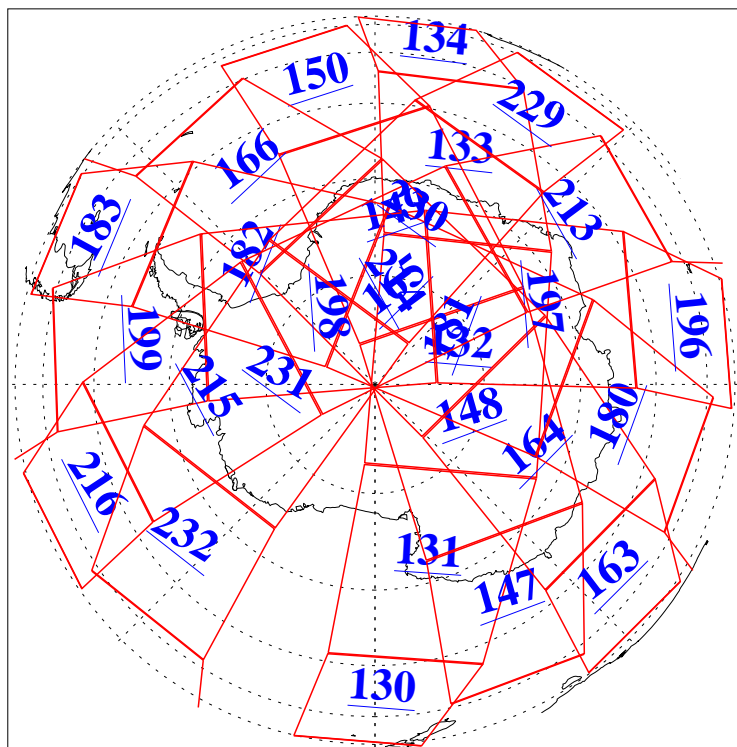

L1B Availability
AMSU Granules: 240
HSB Granules: 0
AIRS Granules: 240

1 Apr 2018
DoY 91
Aqua Day 5811
Granules: 1 to 120

Granules: 121 to 240

Legend: AMSU Available, HSB Available, AIRS Available

L1B Availability
AMSU Granules: 240
HSB Granules: 0
AIRS Granules: 240

1 Apr 2018
DoY 91
Aqua Day 5811
Ascending Granules

Descending Granules

Legend: AMSU Available, HSB Available, AIRS Available

L1B Availability
AMSU Granules: 240
HSB Granules: 0
AIRS Granules: 240

1 Apr 2018
DoY 91
Aqua Day 5811

Northern Hemisphere Granules

Southern Hemisphere Granules

Legend: AMSU Available, HSB Available, AIRS Available