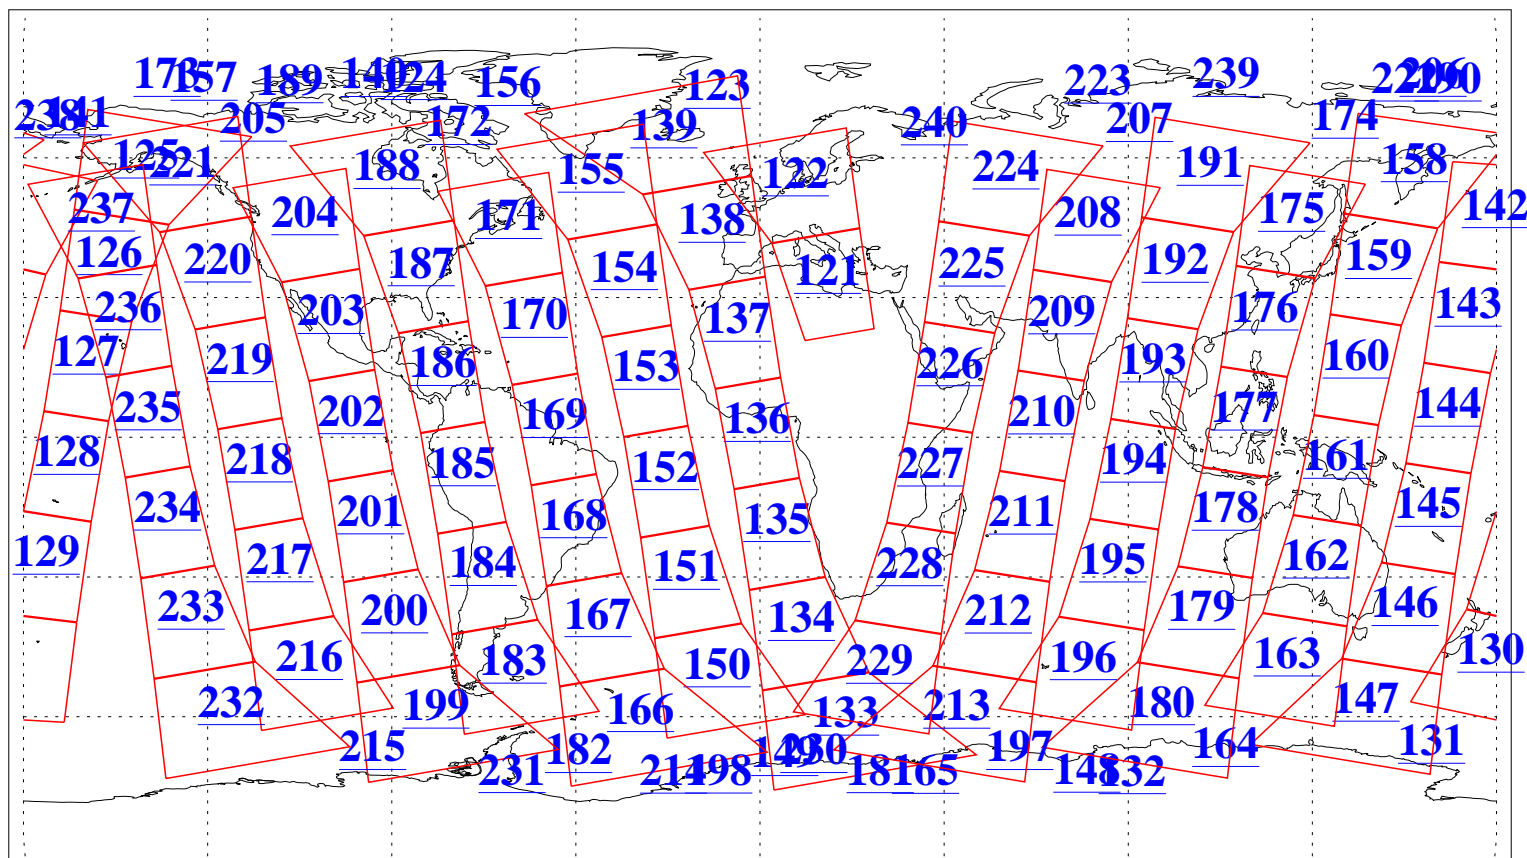

L1B Availability
AMSU Granules: 240
HSB Granules: 0
AIRS Granules: 240

1 Apr 2018
DoY 91
Aqua Day 5811
Granules: 1 to 120

Granules: 121 to 240

Legend: AMSU Available, HSB Available, AIRS Available

L1B Availability
AMSU Granules: 240
HSB Granules: 0
AIRS Granules: 240

1 Apr 2018
DoY 91
Aqua Day 5811
Ascending Granules

Descending Granules

Legend: AMSU Available, HSB Available, AIRS Available

L1B Availability
AMSU Granules: 240
HSB Granules: 0
AIRS Granules: 240

1 Apr 2018
DoY 91
Aqua Day 5811