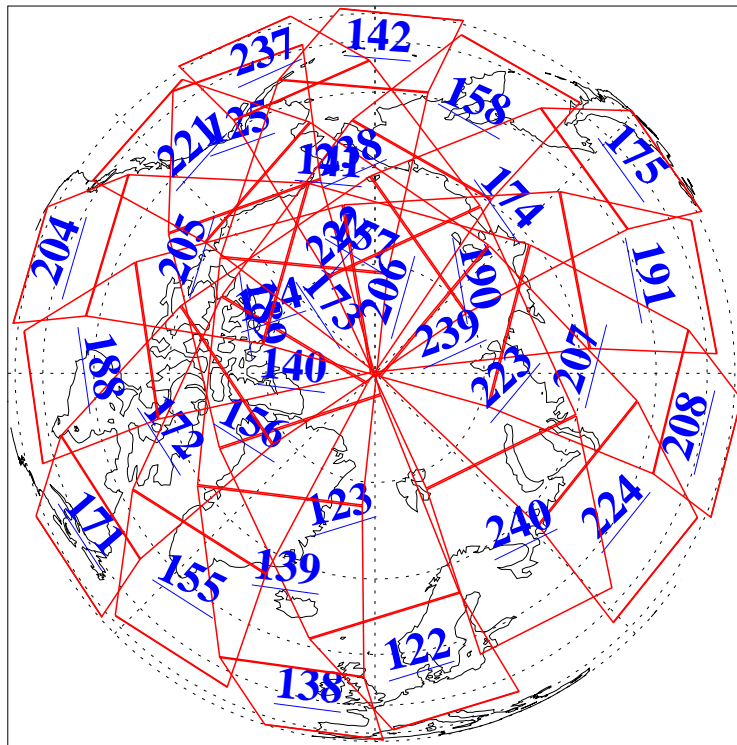

L1B Availability
AMSU Granules: 240
HSB Granules: 0
AIRS Granules: 240

1 Apr 2018
DoY 91
Aqua Day 5811
Granules: 1 to 120

Granules: 121 to 240

Legend: AMSU Available, HSB Available, AIRS Available

L1B Availability
AMSU Granules: 240
HSB Granules: 0
AIRS Granules: 240

1 Apr 2018
DoY 91
Aqua Day 5811
Ascending Granules

Descending Granules

Legend: AMSU Available, HSB Available, AIRS Available

L1B Availability
AMSU Granules: 240
HSB Granules: 0
AIRS Granules: 240

1 Apr 2018
DoY 91
Aqua Day 5811

Northern Hemisphere Granules

Southern Hemisphere Granules

Legend: AMSU Available, HSB Available, AIRS Available