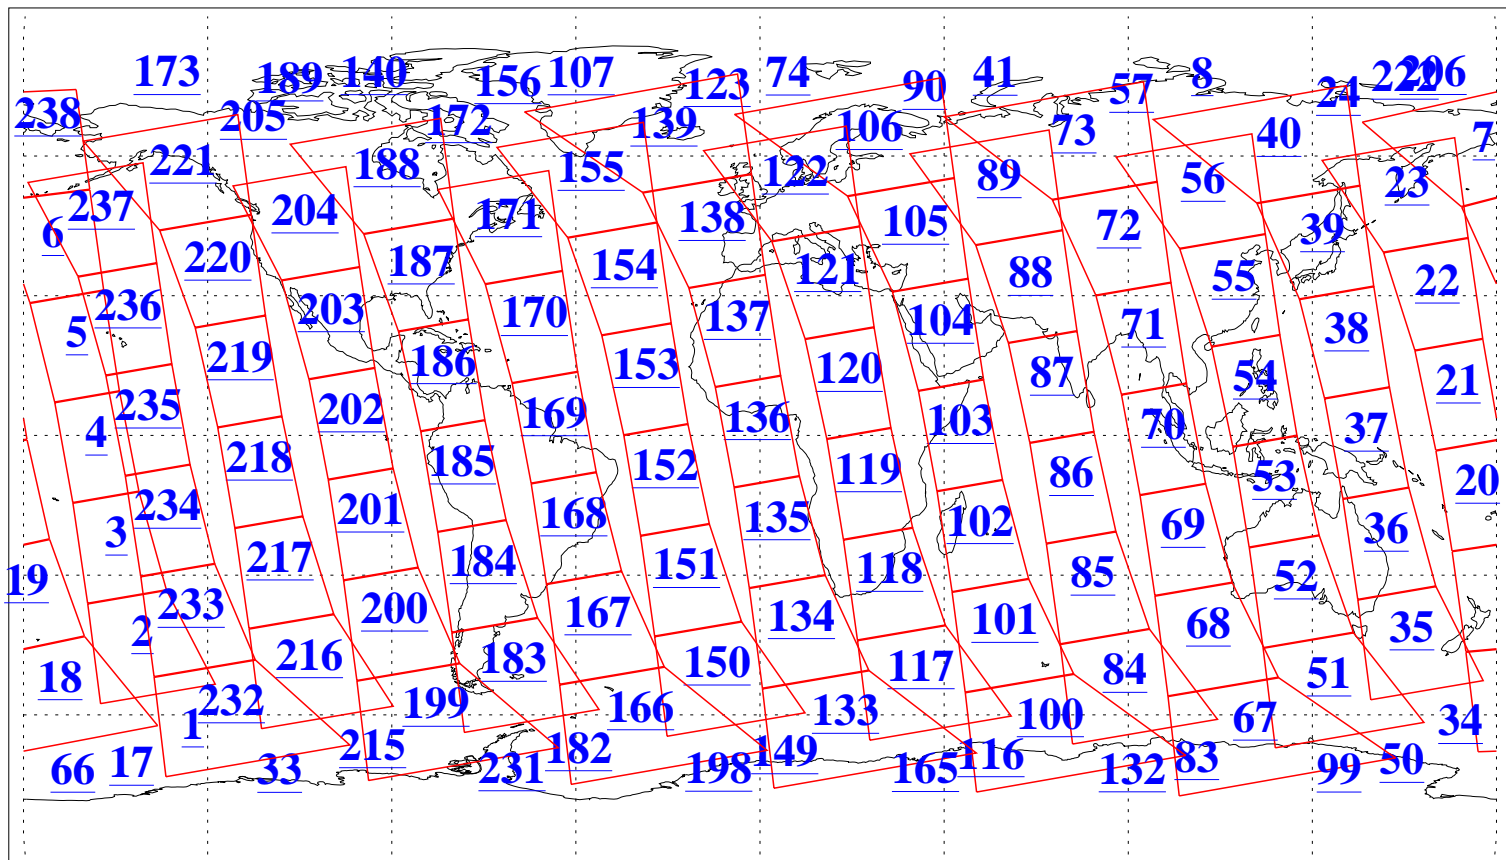

L1B Availability
AMSU Granules: 240
HSB Granules: 0
AIRS Granules: 240

1 Apr 2018
DoY 91
Aqua Day 5811
Granules: 1 to 120

Granules: 121 to 240

Legend: AMSU Available, HSB Available, AIRS Available

L1B Availability
AMSU Granules: 240
HSB Granules: 0
AIRS Granules: 240

1 Apr 2018
DoY 91
Aqua Day 5811
Ascending Granules

Descending Granules

Legend: AMSU Available, HSB Available, AIRS Available

L1B Availability
AMSU Granules: 240
HSB Granules: 0
AIRS Granules: 240

1 Apr 2018
DoY 91
Aqua Day 5811

Northern Hemisphere Granules

Southern Hemisphere Granules

Legend: AMSU Available, HSB Available, AIRS Available