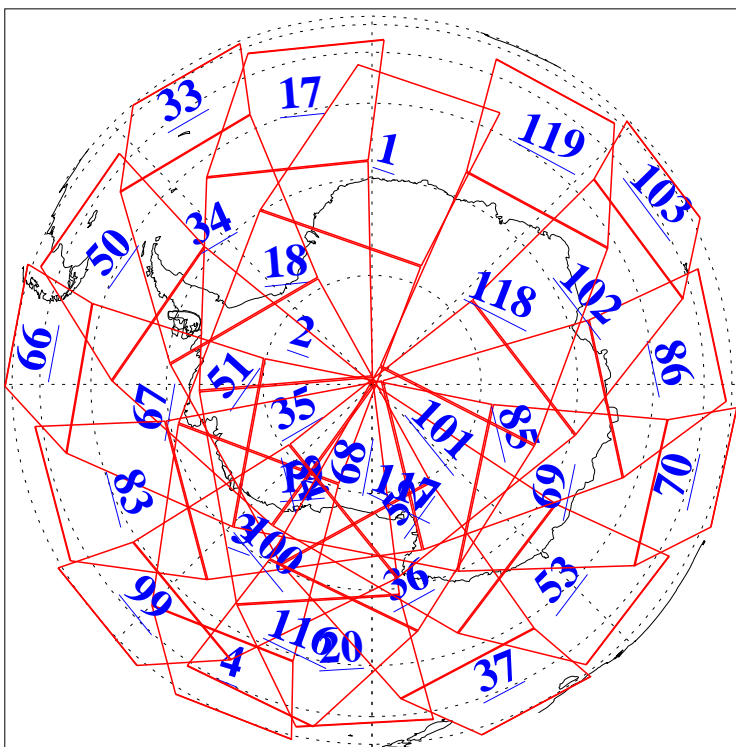

L1B Availability
AMSU Granules: 240
HSB Granules: 0
AIRS Granules: 240

30 Mar 2018
DoY 89
Aqua Day 5809
Granules: 1 to 120

Granules: 121 to 240

Legend: AMSU Available, HSB Available, AIRS Available

L1B Availability
AMSU Granules: 240
HSB Granules: 0
AIRS Granules: 240

30 Mar 2018
DoY 89
Aqua Day 5809

Ascending Granules

Descending Granules

Legend: AMSU Available, HSB Available, AIRS Available

L1B Availability
 AMSU Granules: 240
 HSB Granules: 0
 AIRS Granules: 240

30 Mar 2018
 DoY 89
 Aqua Day 5809

Northern Hemisphere Granules

Southern Hemisphere Granules

Legend: AMSU Available, HSB Available, AIRS Available