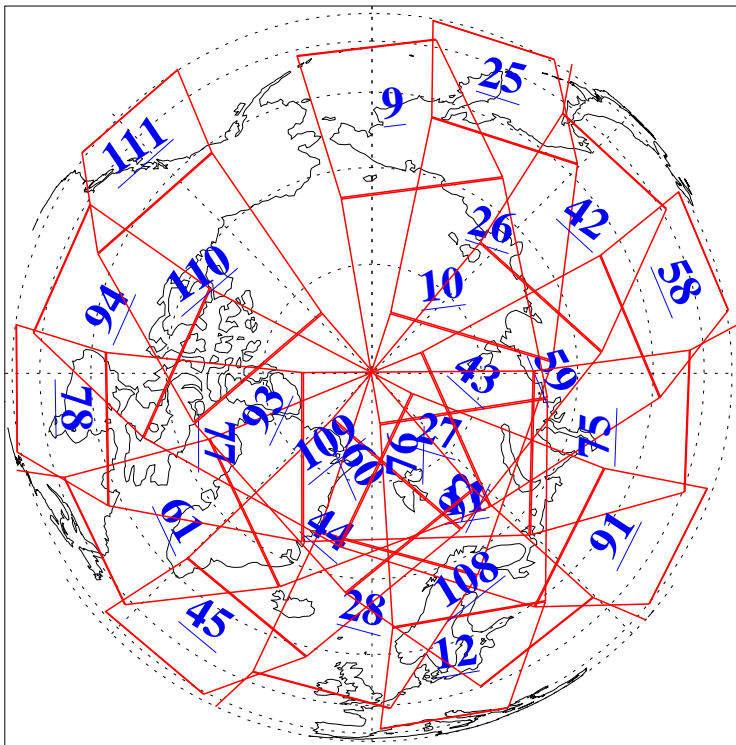

L1B Availability
AMSU Granules: 240
HSB Granules: 0
AIRS Granules: 240

30 Mar 2018
DoY 89
Aqua Day 5809
Granules: 1 to 120

Granules: 121 to 240

Legend: AMSU Available, HSB Available, AIRS Available

L1B Availability
AMSU Granules: 240
HSB Granules: 0
AIRS Granules: 240

30 Mar 2018
DoY 89
Aqua Day 5809

Ascending Granules

Descending Granules

Legend: AMSU Available, HSB Available, AIRS Available

L1B Availability
 AMSU Granules: 240
 HSB Granules: 0
 AIRS Granules: 240

30 Mar 2018
 DoY 89
 Aqua Day 5809

Northern Hemisphere Granules

Southern Hemisphere Granules

Legend: AMSU Available, HSB Available, AIRS Available