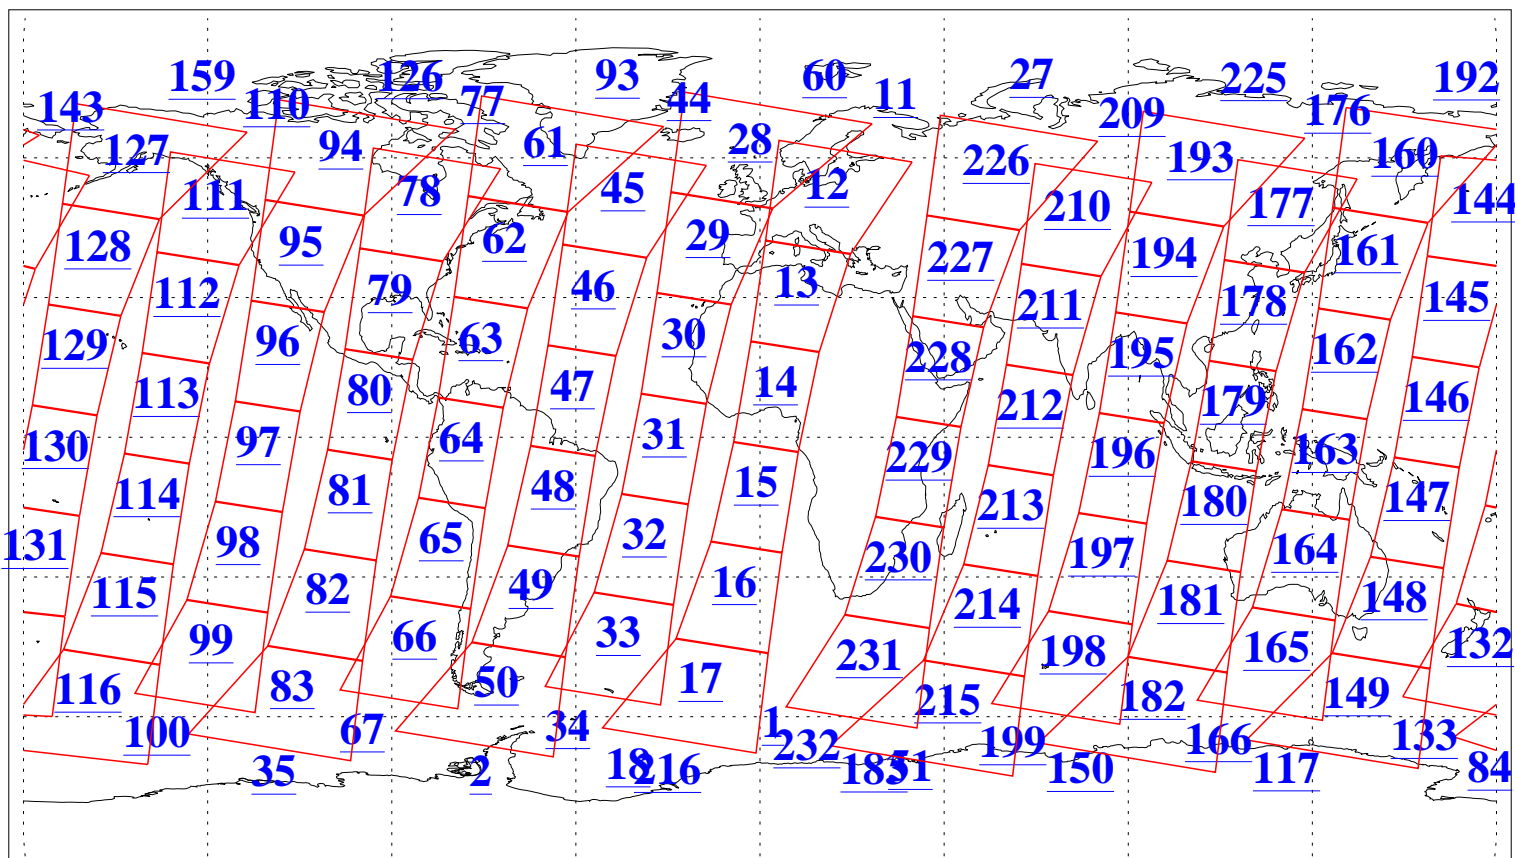

L1B Availability
AMSU Granules: 240
HSB Granules: 0
AIRS Granules: 240

30 Mar 2018
DoY 89
Aqua Day 5809
Granules: 1 to 120

Granules: 121 to 240

Legend: AMSU Available, HSB Available, AIRS Available

L1B Availability
AMSU Granules: 240
HSB Granules: 0
AIRS Granules: 240

30 Mar 2018
DoY 89
Aqua Day 5809

Ascending Granules

Descending Granules

Legend: AMSU Available, HSB Available, AIRS Available

L1B Availability
 AMSU Granules: 240
 HSB Granules: 0
 AIRS Granules: 240

30 Mar 2018
 DoY 89
 Aqua Day 5809

Northern Hemisphere Granules

Southern Hemisphere Granules

Legend: AMSU Available, HSB Available, AIRS Available