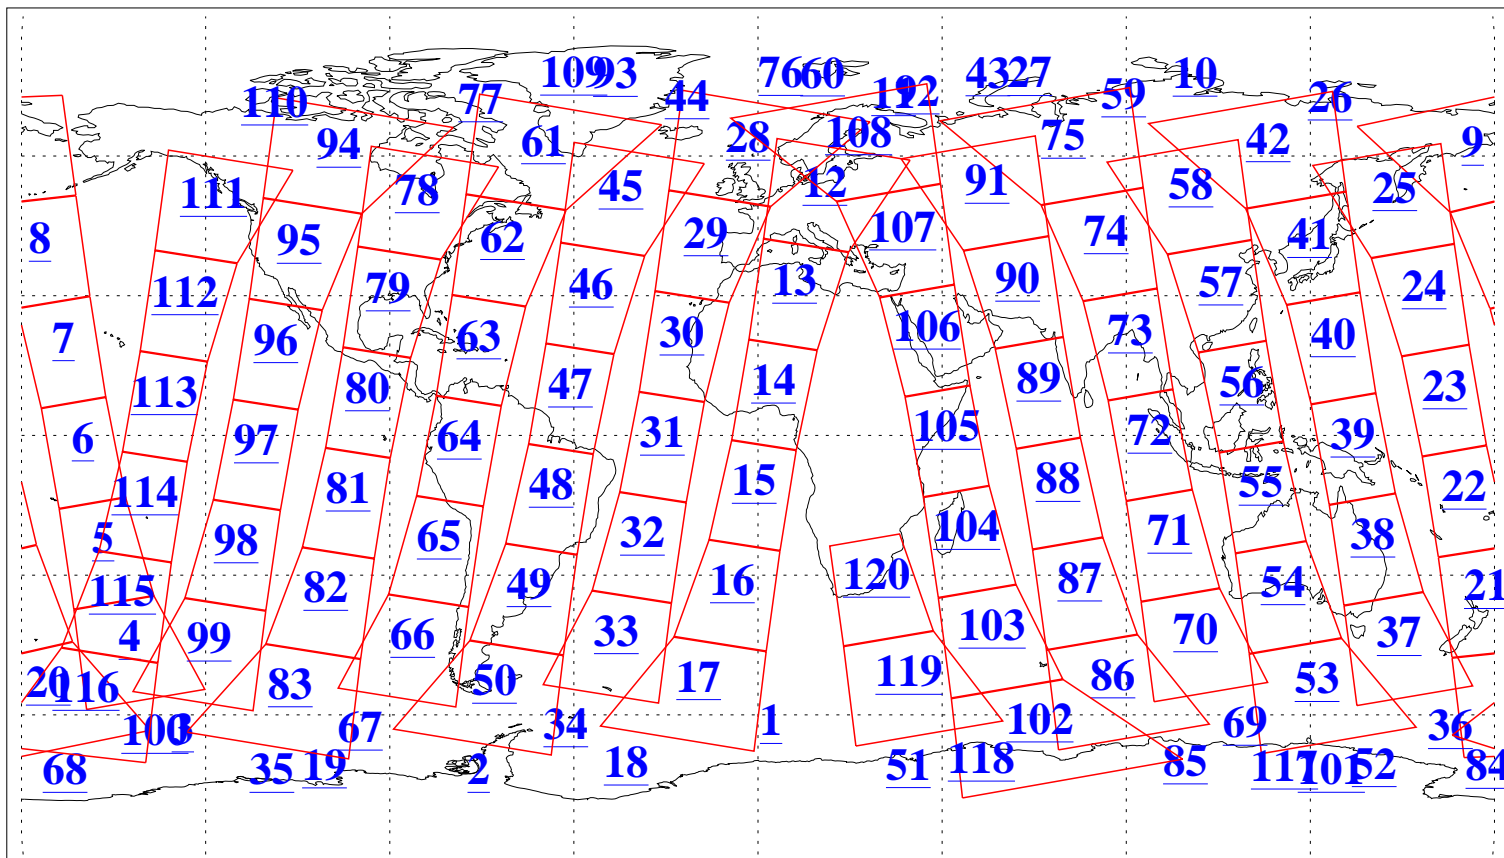

L1B Availability
AMSU Granules: 240
HSB Granules: 0
AIRS Granules: 240

30 Mar 2018
DoY 89
Aqua Day 5809
Granules: 1 to 120

Granules: 121 to 240

Legend: AMSU Available, HSB Available, AIRS Available

L1B Availability
AMSU Granules: 240
HSB Granules: 0
AIRS Granules: 240

30 Mar 2018
DoY 89
Aqua Day 5809

Ascending Granules

Descending Granules

Legend: AMSU Available, HSB Available, AIRS Available

L1B Availability
 AMSU Granules: 240
 HSB Granules: 0
 AIRS Granules: 240

30 Mar 2018
 DoY 89
 Aqua Day 5809

Northern Hemisphere Granules

Southern Hemisphere Granules

Legend: AMSU Available, HSB Available, AIRS Available