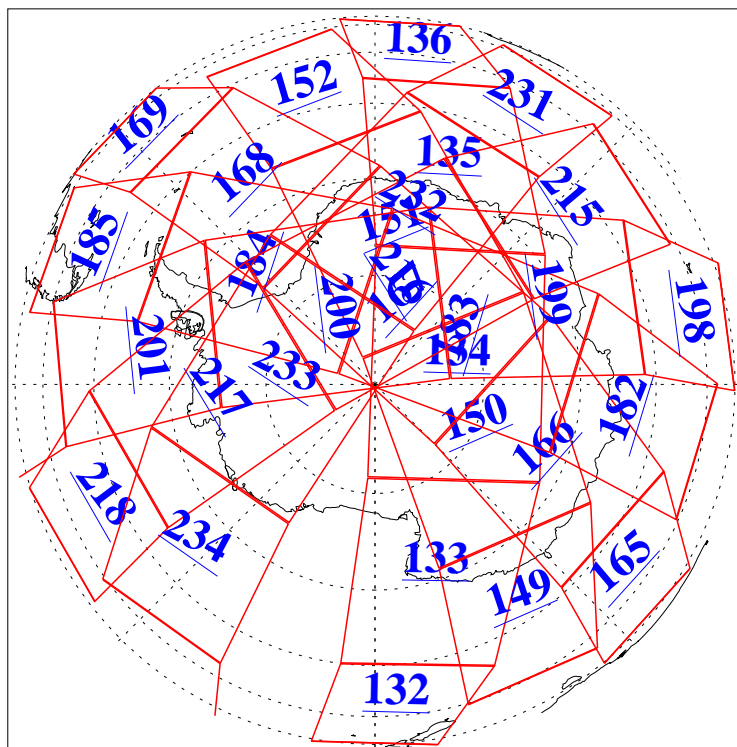

L1B Availability
AMSU Granules: 240
HSB Granules: 0
AIRS Granules: 240

30 Mar 2018
DoY 89
Aqua Day 5809
Granules: 1 to 120

Granules: 121 to 240

Legend: AMSU Available, HSB Available, AIRS Available

L1B Availability
AMSU Granules: 240
HSB Granules: 0
AIRS Granules: 240

30 Mar 2018
DoY 89
Aqua Day 5809

Ascending Granules

Descending Granules

Legend: AMSU Available, HSB Available, AIRS Available

L1B Availability
 AMSU Granules: 240
 HSB Granules: 0
 AIRS Granules: 240

30 Mar 2018
 DoY 89
 Aqua Day 5809

Northern Hemisphere Granules

Southern Hemisphere Granules

Legend: AMSU Available, HSB Available, AIRS Available