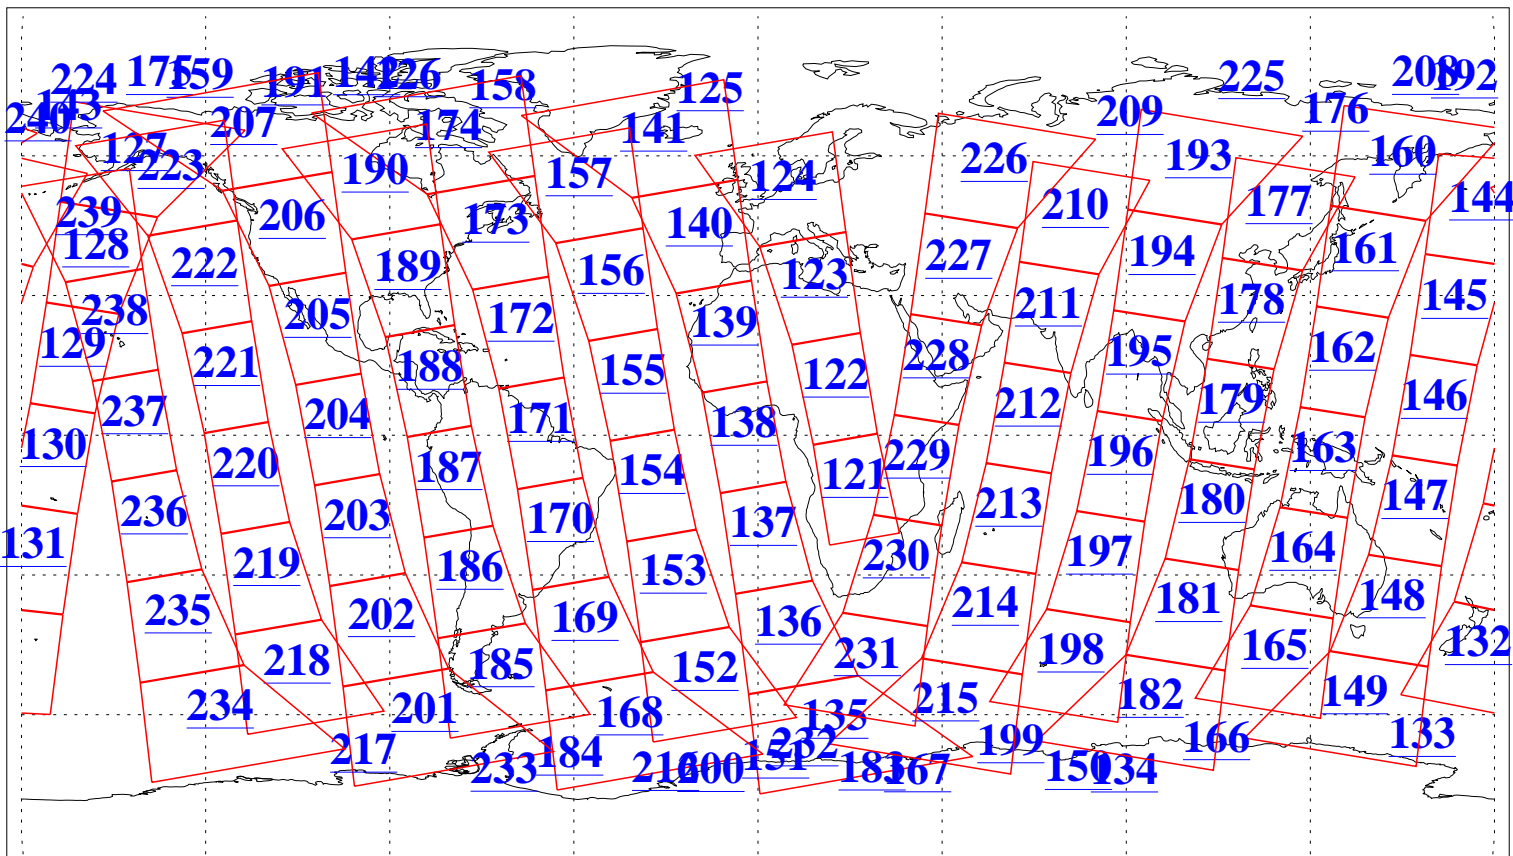

L1B Availability
AMSU Granules: 240
HSB Granules: 0
AIRS Granules: 240

30 Mar 2018
DoY 89
Aqua Day 5809
Granules: 1 to 120

Granules: 121 to 240

Legend: AMSU Available, HSB Available, AIRS Available

L1B Availability
AMSU Granules: 240
HSB Granules: 0
AIRS Granules: 240

30 Mar 2018
DoY 89
Aqua Day 5809

Ascending Granules

Descending Granules

Legend: AMSU Available, HSB Available, AIRS Available

L1B Availability
 AMSU Granules: 240
 HSB Granules: 0
 AIRS Granules: 240

30 Mar 2018
 DoY 89
 Aqua Day 5809

Northern Hemisphere Granules

Southern Hemisphere Granules

Legend: AMSU Available, HSB Available, AIRS Available