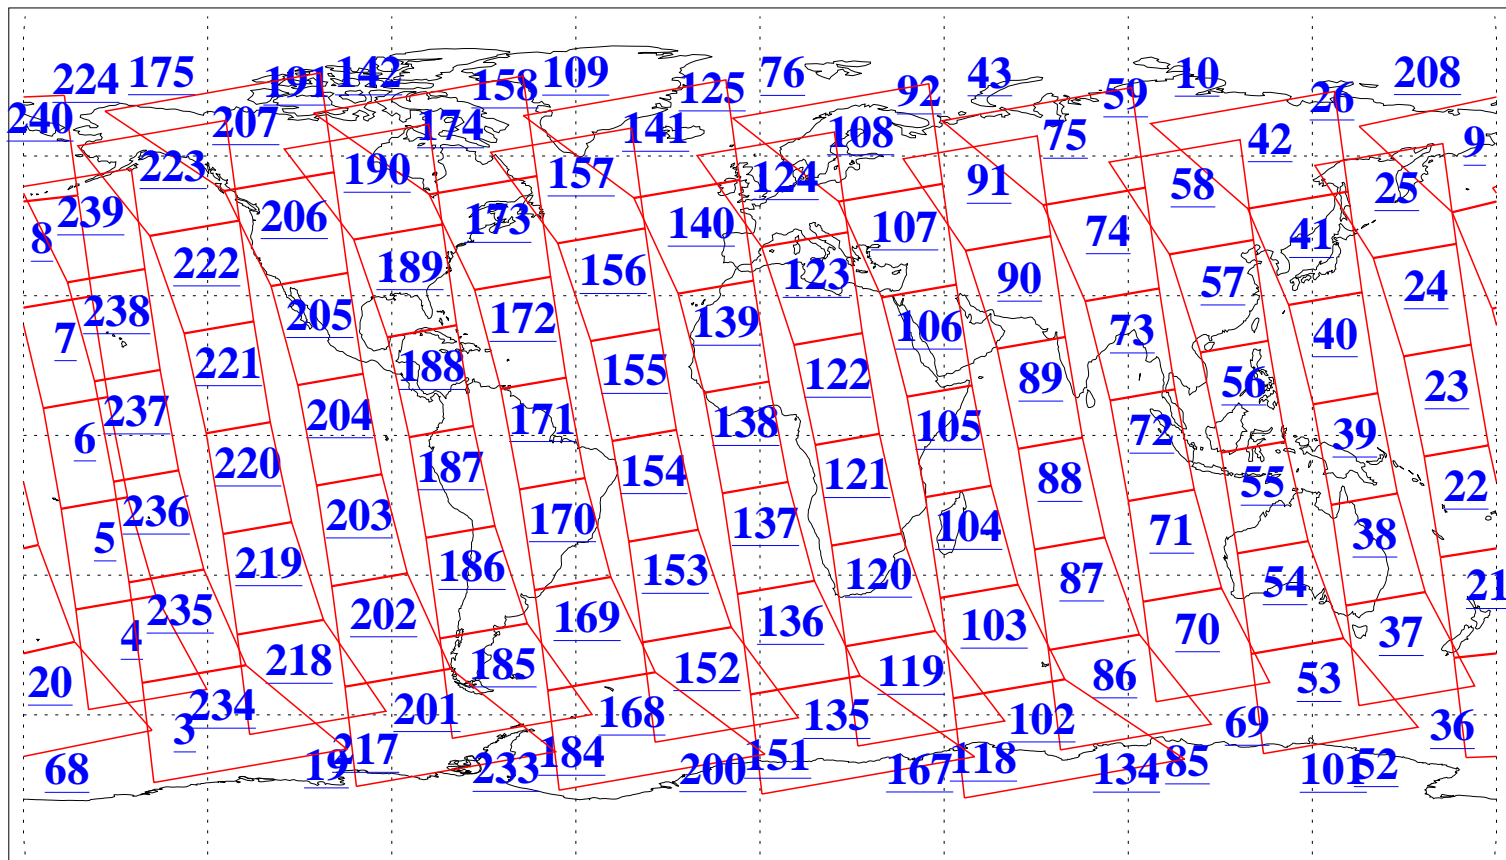

L1B Availability
AMSU Granules: 240
HSB Granules: 0
AIRS Granules: 240

30 Mar 2018
DoY 89
Aqua Day 5809
Granules: 1 to 120

Granules: 121 to 240

Legend: AMSU Available, HSB Available, AIRS Available

L1B Availability
AMSU Granules: 240
HSB Granules: 0
AIRS Granules: 240

30 Mar 2018
DoY 89
Aqua Day 5809

Ascending Granules

Descending Granules

Legend: AMSU Available, HSB Available, AIRS Available

L1B Availability
 AMSU Granules: 240
 HSB Granules: 0
 AIRS Granules: 240

30 Mar 2018
 DoY 89
 Aqua Day 5809

Northern Hemisphere Granules

Southern Hemisphere Granules

Legend: AMSU Available, HSB Available, AIRS Available