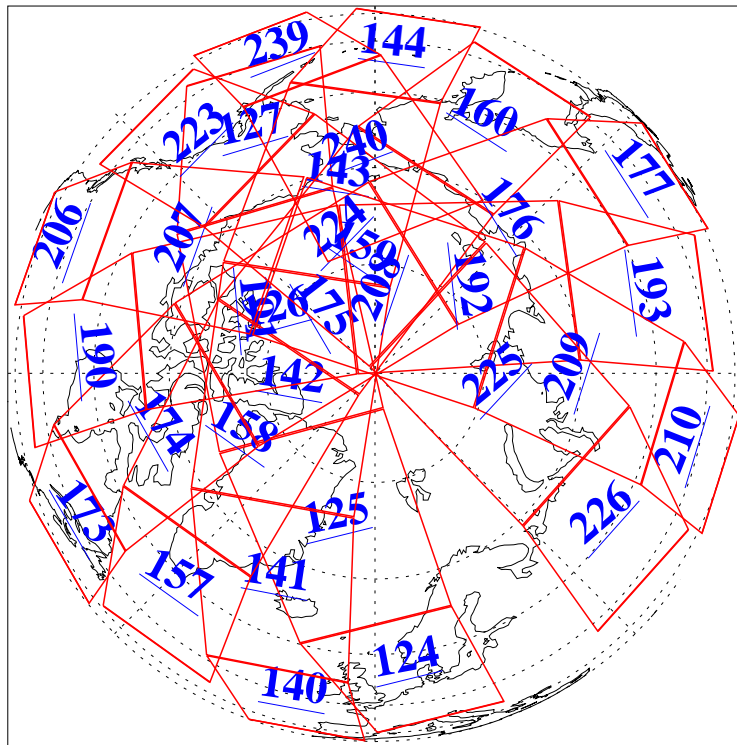

L1B Availability
AMSU Granules: 240
HSB Granules: 0
AIRS Granules: 240

30 Mar 2018
DoY 89
Aqua Day 5809
Granules: 1 to 120

Granules: 121 to 240

Legend: AMSU Available, HSB Available, AIRS Available

L1B Availability
AMSU Granules: 240
HSB Granules: 0
AIRS Granules: 240

30 Mar 2018
DoY 89
Aqua Day 5809

Ascending Granules

Descending Granules

Legend: AMSU Available, HSB Available, AIRS Available

L1B Availability
 AMSU Granules: 240
 HSB Granules: 0
 AIRS Granules: 240

30 Mar 2018
 DoY 89
 Aqua Day 5809

Northern Hemisphere Granules

Southern Hemisphere Granules

Legend: AMSU Available, HSB Available, AIRS Available