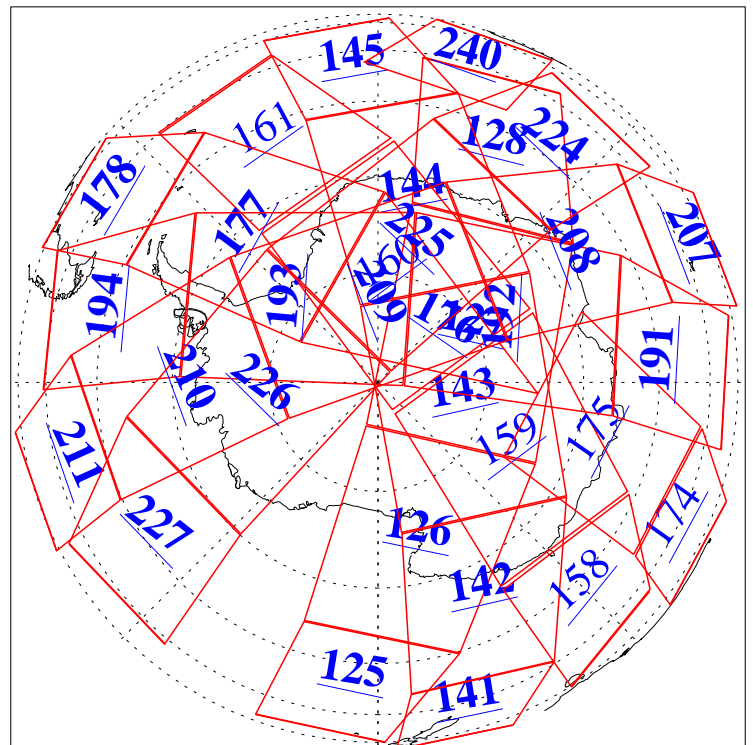

L1B Availability
AMSU Granules: 240
HSB Granules: 0
AIRS Granules: 218

29 Mar 2018
DoY 88
Aqua Day 5808
Granules: 1 to 120

Granules: 121 to 240

Legend: AMSU Available, HSB Available, AIRS Available

L1B Availability
AMSU Granules: 240
HSB Granules: 0
AIRS Granules: 218

29 Mar 2018
DoY 88
Aqua Day 5808

Ascending Granules

Descending Granules

Legend: AMSU Available, HSB Available, AIRS Available

L1B Availability
 AMSU Granules: 240
 HSB Granules: 0
 AIRS Granules: 218

29 Mar 2018
 DoY 88
 Aqua Day 5808

Northern Hemisphere Granules

Southern Hemisphere Granules

Legend: AMSU Available, HSB Available, AIRS Available