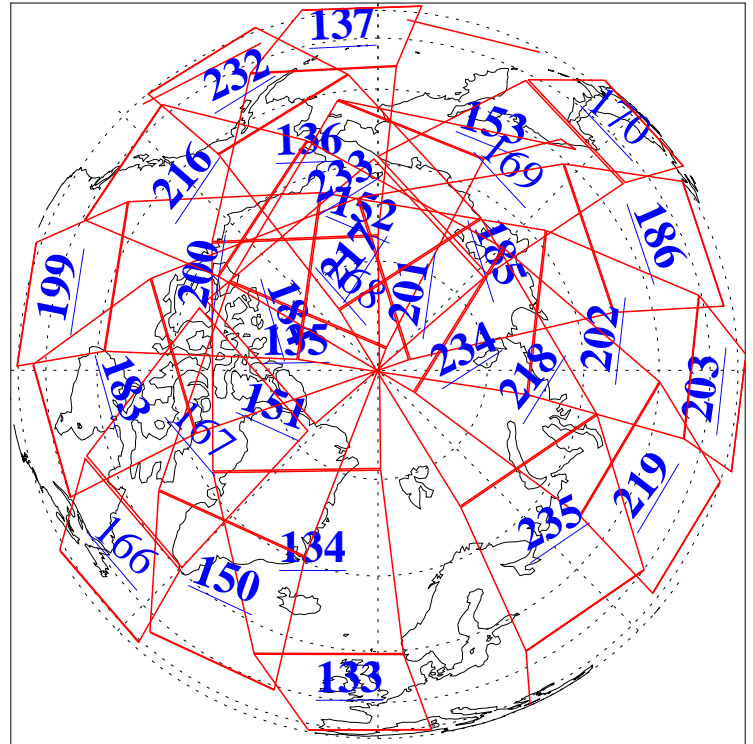

29 Mar 2018
DoY 88
Aqua Day 5808

Ascending Granules

Descending Granules

Legend: AMSU Available, HSB Available, AIRS Available

L1B Availability
 AMSU Granules: 240
 HSB Granules: 0
 AIRS Granules: 218

29 Mar 2018
 DoY 88
 Aqua Day 5808

Northern Hemisphere Granules

Southern Hemisphere Granules

Legend: AMSU Available, HSB Available, AIRS Available