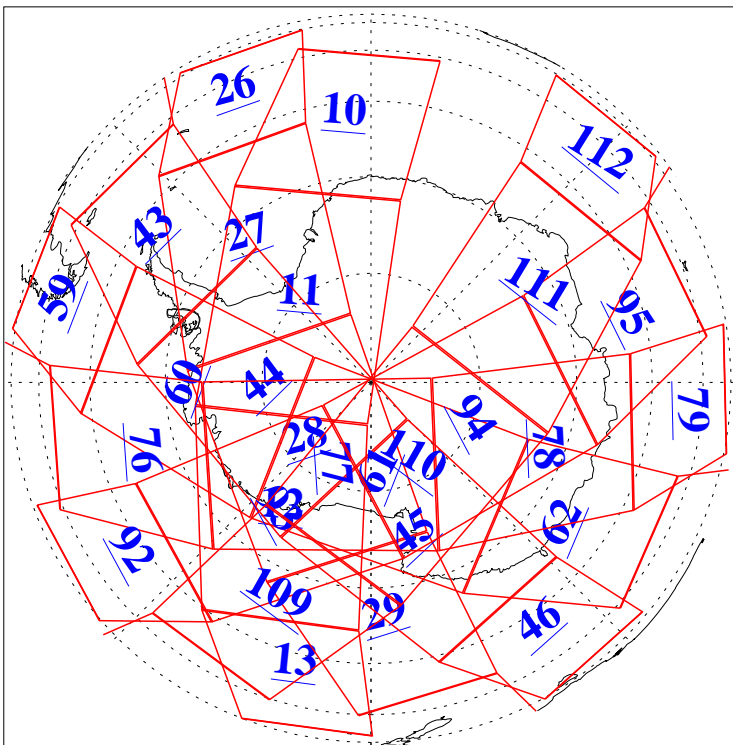

L1B Availability
AMSU Granules: 240
HSB Granules: 0
AIRS Granules: 218

29 Mar 2018
DoY 88
Aqua Day 5808
Granules: 1 to 120

Granules: 121 to 240

Legend: AMSU Available, HSB Available, AIRS Available

L1B Availability
AMSU Granules: 240
HSB Granules: 0
AIRS Granules: 218

29 Mar 2018
DoY 88
Aqua Day 5808

Ascending Granules

Descending Granules

Legend: AMSU Available, HSB Available, AIRS Available

L1B Availability
 AMSU Granules: 240
 HSB Granules: 0
 AIRS Granules: 218

29 Mar 2018
 DoY 88
 Aqua Day 5808

Northern Hemisphere Granules

Southern Hemisphere Granules

Legend: AMSU Available, HSB Available, AIRS Available