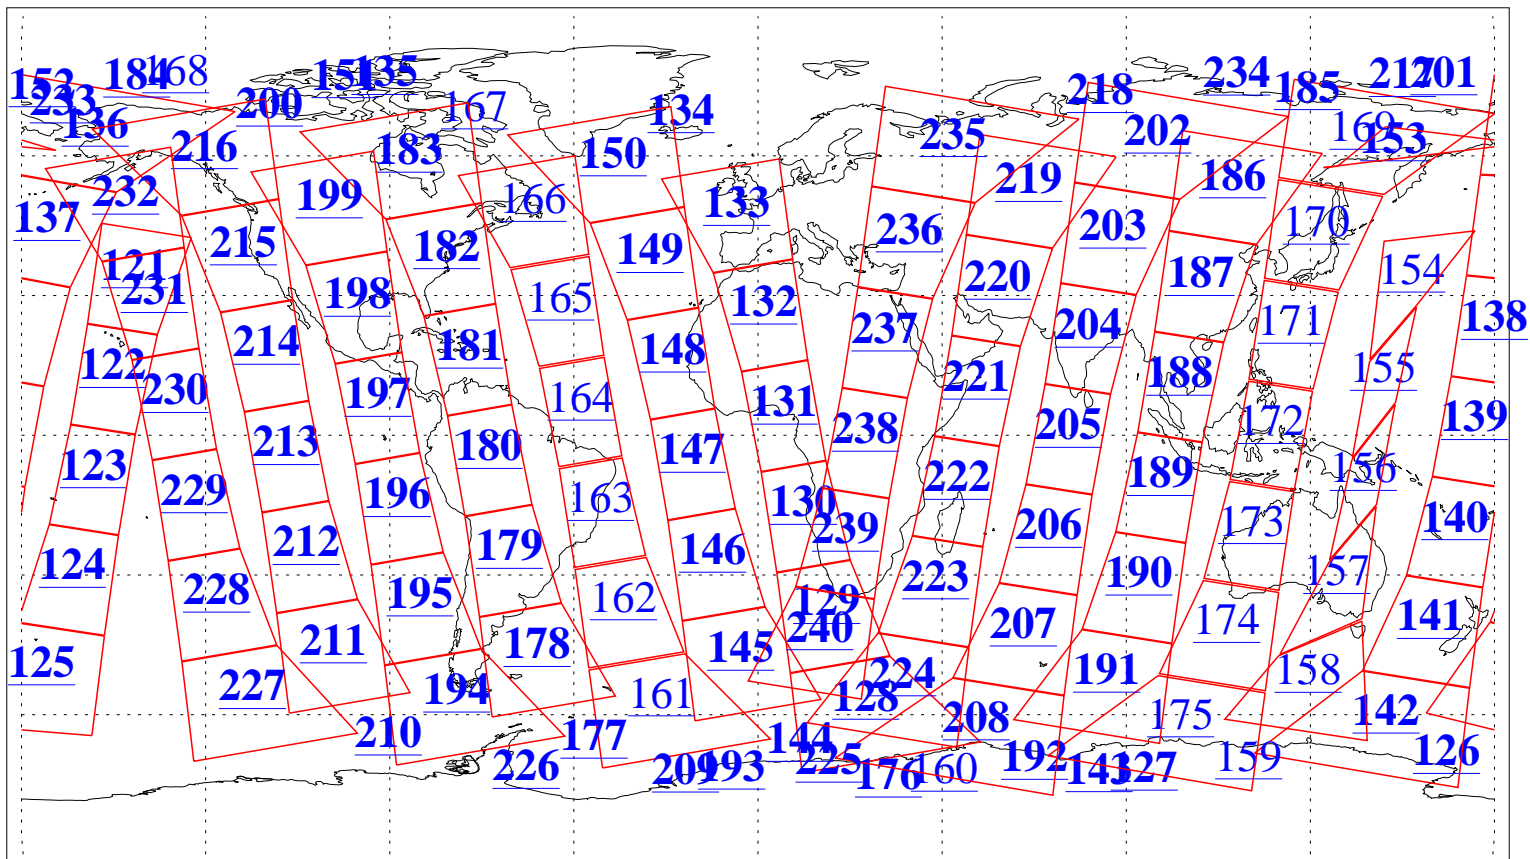

L1B Availability
AMSU Granules: 240
HSB Granules: 0
AIRS Granules: 218

29 Mar 2018
DoY 88
Aqua Day 5808
Granules: 1 to 120

Granules: 121 to 240

Legend: AMSU Available, HSB Available, AIRS Available

L1B Availability
AMSU Granules: 240
HSB Granules: 0
AIRS Granules: 218

29 Mar 2018
DoY 88
Aqua Day 5808

Ascending Granules

Descending Granules

Legend: AMSU Available, HSB Available, AIRS Available

L1B Availability
 AMSU Granules: 240
 HSB Granules: 0
 AIRS Granules: 218

29 Mar 2018
 DoY 88
 Aqua Day 5808

Northern Hemisphere Granules

Southern Hemisphere Granules

Legend: AMSU Available, HSB Available, AIRS Available