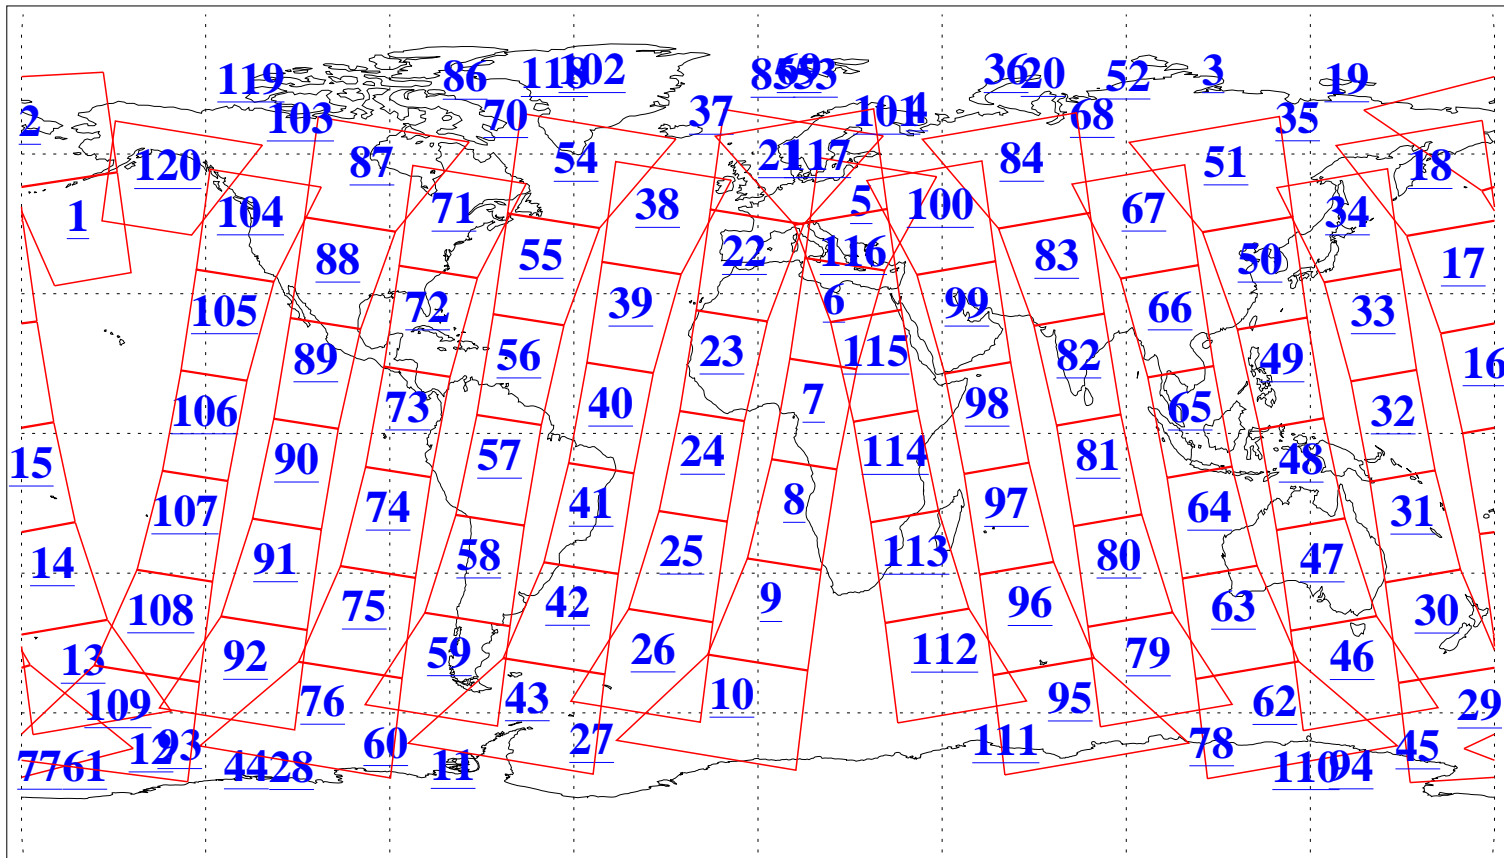

L1B Availability
AMSU Granules: 240
HSB Granules: 0
AIRS Granules: 218

29 Mar 2018
DoY 88
Aqua Day 5808
Granules: 1 to 120

Granules: 121 to 240

Legend: AMSU Available, HSB Available, AIRS Available

L1B Availability
AMSU Granules: 240
HSB Granules: 0
AIRS Granules: 218

29 Mar 2018
DoY 88
Aqua Day 5808

Ascending Granules

Descending Granules

Legend: AMSU Available, HSB Available, AIRS Available

L1B Availability
 AMSU Granules: 240
 HSB Granules: 0
 AIRS Granules: 218

29 Mar 2018
 DoY 88
 Aqua Day 5808

Northern Hemisphere Granules

Southern Hemisphere Granules

Legend: AMSU Available, HSB Available, AIRS Available