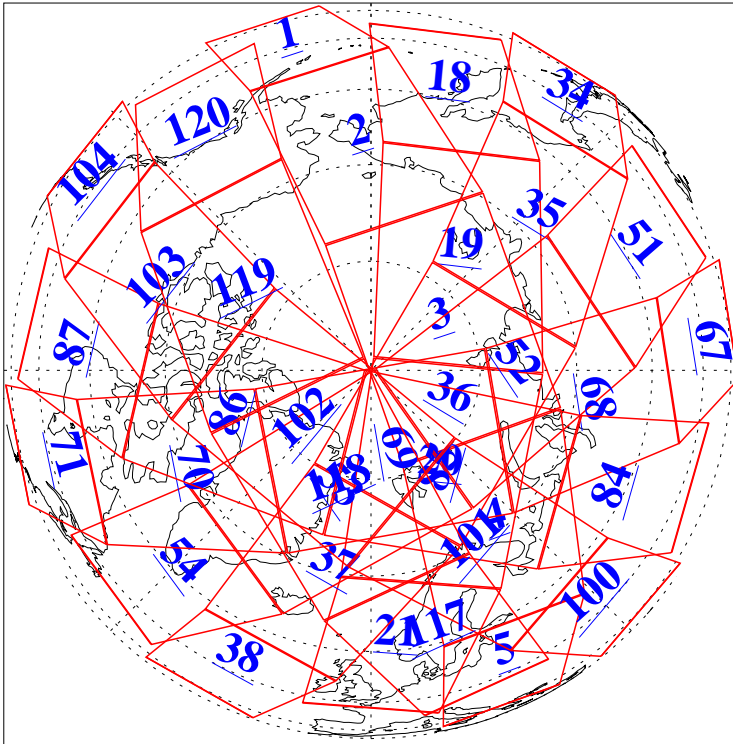

L1B Availability
AMSU Granules: 240
HSB Granules: 0
AIRS Granules: 218

29 Mar 2018
DoY 88
Aqua Day 5808
Granules: 1 to 120

Granules: 121 to 240

Legend: AMSU Available, HSB Available, AIRS Available

L1B Availability
AMSU Granules: 240
HSB Granules: 0
AIRS Granules: 218

29 Mar 2018
DoY 88
Aqua Day 5808

Ascending Granules

Descending Granules

Legend: AMSU Available, HSB Available, AIRS Available

L1B Availability
 AMSU Granules: 240
 HSB Granules: 0
 AIRS Granules: 218

29 Mar 2018
 DoY 88
 Aqua Day 5808

Northern Hemisphere Granules

Southern Hemisphere Granules

Legend: AMSU Available, HSB Available, AIRS Available