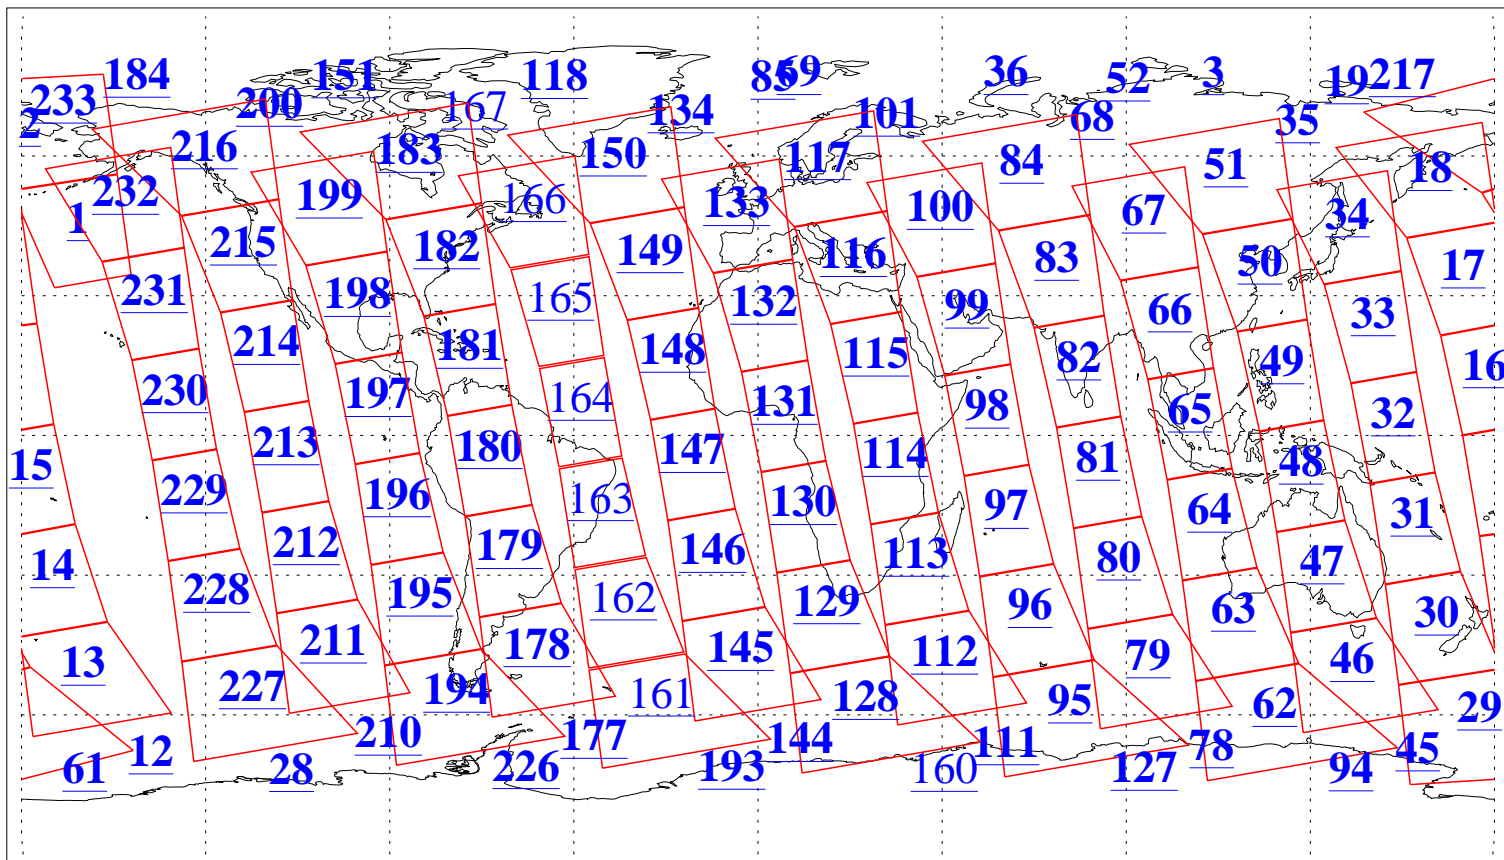

L1B Availability
AMSU Granules: 240
HSB Granules: 0
AIRS Granules: 218

29 Mar 2018
DoY 88
Aqua Day 5808
Granules: 1 to 120

Granules: 121 to 240

Legend: AMSU Available, HSB Available, AIRS Available

L1B Availability
AMSU Granules: 240
HSB Granules: 0
AIRS Granules: 218

29 Mar 2018
DoY 88
Aqua Day 5808

Ascending Granules

Descending Granules

Legend: AMSU Available, HSB Available, AIRS Available

L1B Availability
 AMSU Granules: 240
 HSB Granules: 0
 AIRS Granules: 218

29 Mar 2018
 DoY 88
 Aqua Day 5808

Northern Hemisphere Granules

Southern Hemisphere Granules

Legend: AMSU Available, HSB Available, AIRS Available