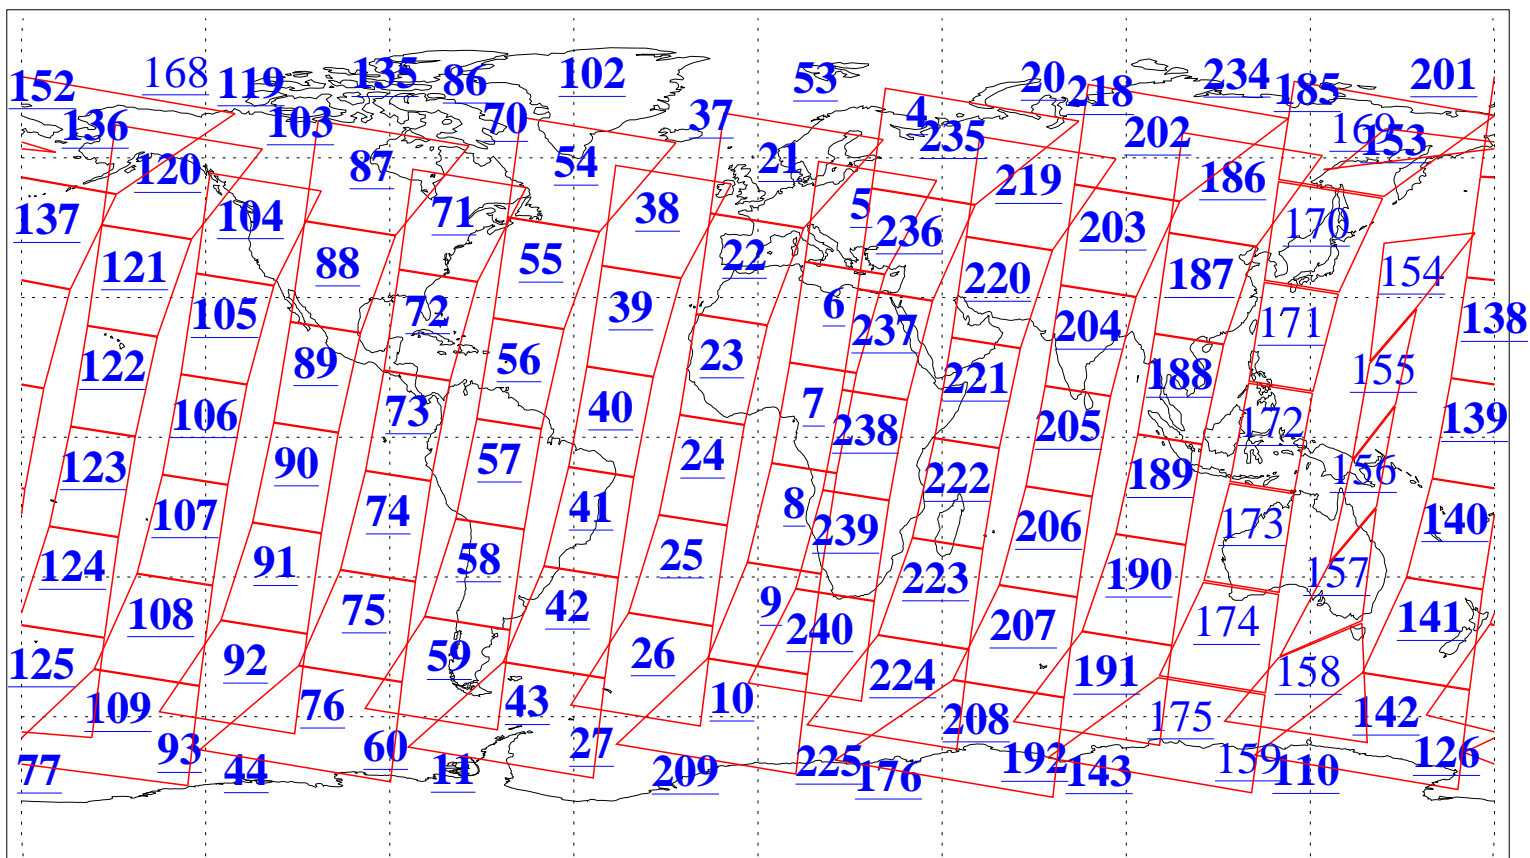

L1B Availability
AMSU Granules: 240
HSB Granules: 0
AIRS Granules: 218

29 Mar 2018
DoY 88
Aqua Day 5808
Granules: 1 to 120

Granules: 121 to 240

Legend: AMSU Available, HSB Available, AIRS Available

L1B Availability
AMSU Granules: 240
HSB Granules: 0
AIRS Granules: 218

29 Mar 2018
DoY 88
Aqua Day 5808

Ascending Granules

Descending Granules

Legend: AMSU Available, HSB Available, AIRS Available

L1B Availability
 AMSU Granules: 240
 HSB Granules: 0
 AIRS Granules: 218

29 Mar 2018
 DoY 88
 Aqua Day 5808

Northern Hemisphere Granules

Southern Hemisphere Granules

Legend: AMSU Available, HSB Available, AIRS Available