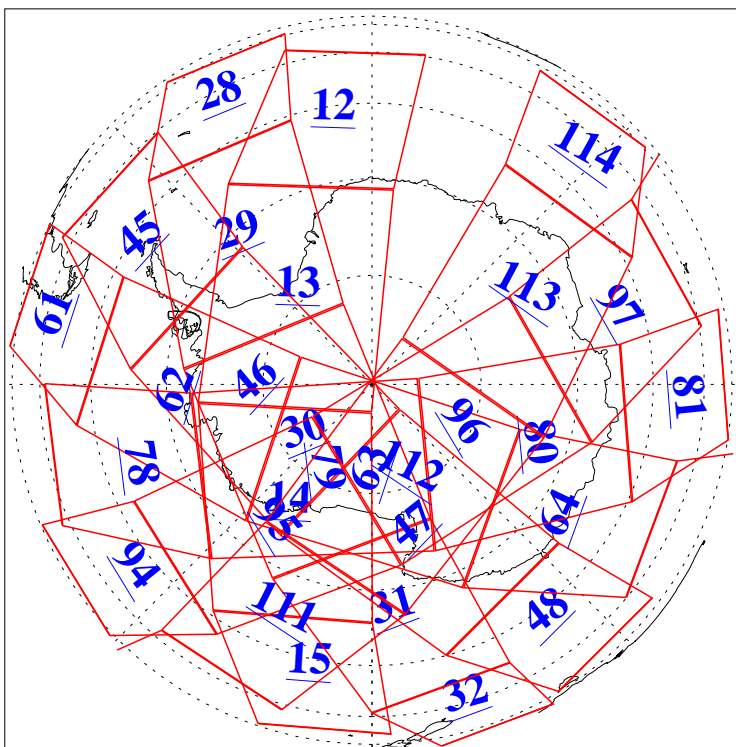

Legend: AMSU Available, HSB Available, AIRS Available