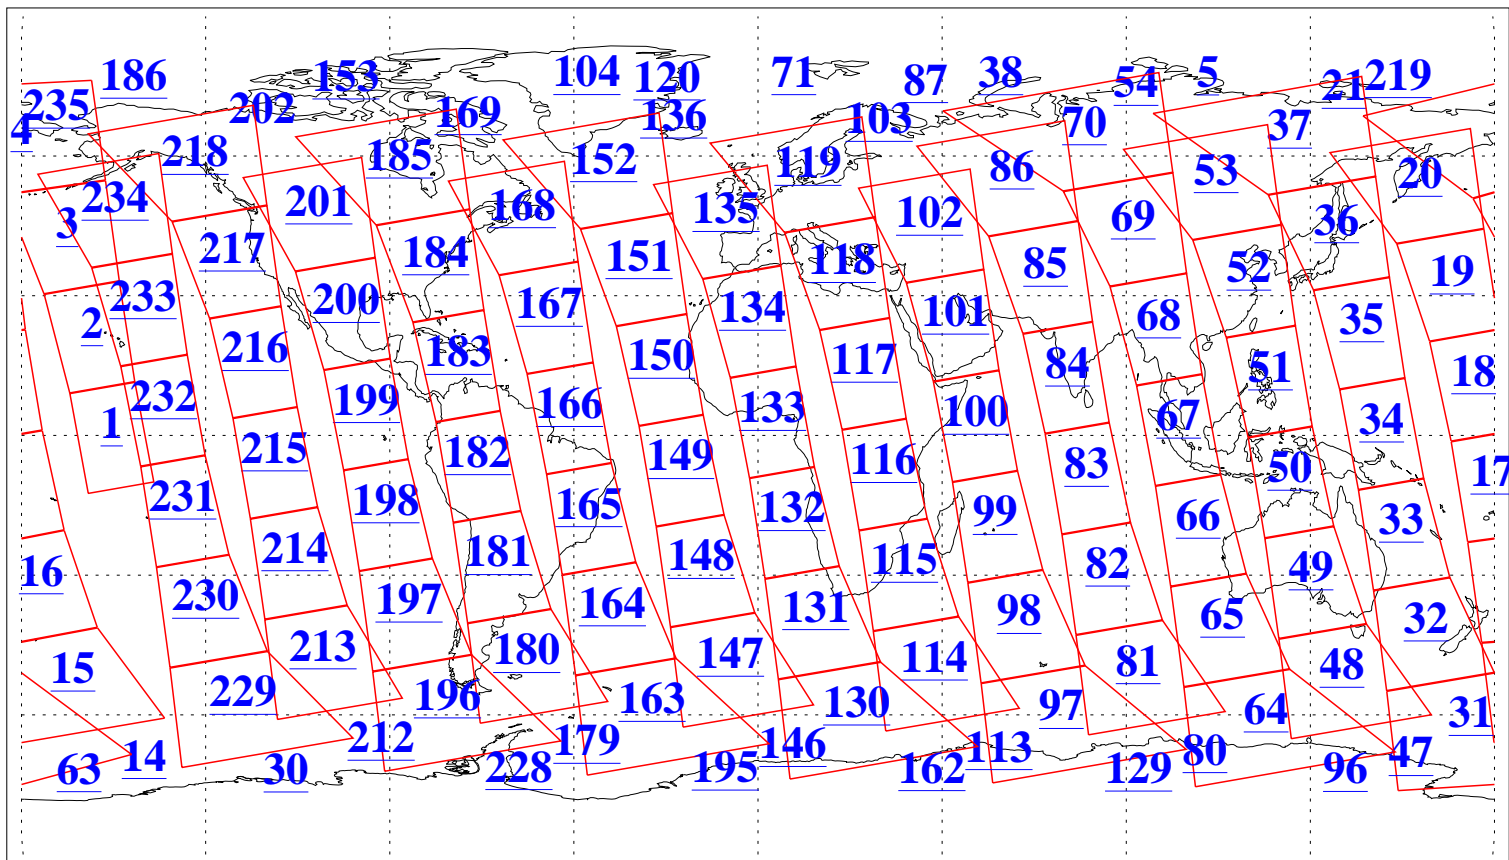

L1B Availability  
AMSU Granules: 239  
HSB Granules: 0  
AIRS Granules: 238

27 Mar 2018  
DoY 86  
Aqua Day 5806  
Granules: 1 to 120

Granules: 121 to 240

Legend: AMSU Available, HSB Available, AIRS Available

L1B Availability  
AMSU Granules: 239  
HSB Granules: 0  
AIRS Granules: 238

27 Mar 2018  
DoY 86  
Aqua Day 5806

Ascending Granules

Descending Granules

Legend: AMSU Available, HSB Available, AIRS Available

### Northern Hemisphere Granules