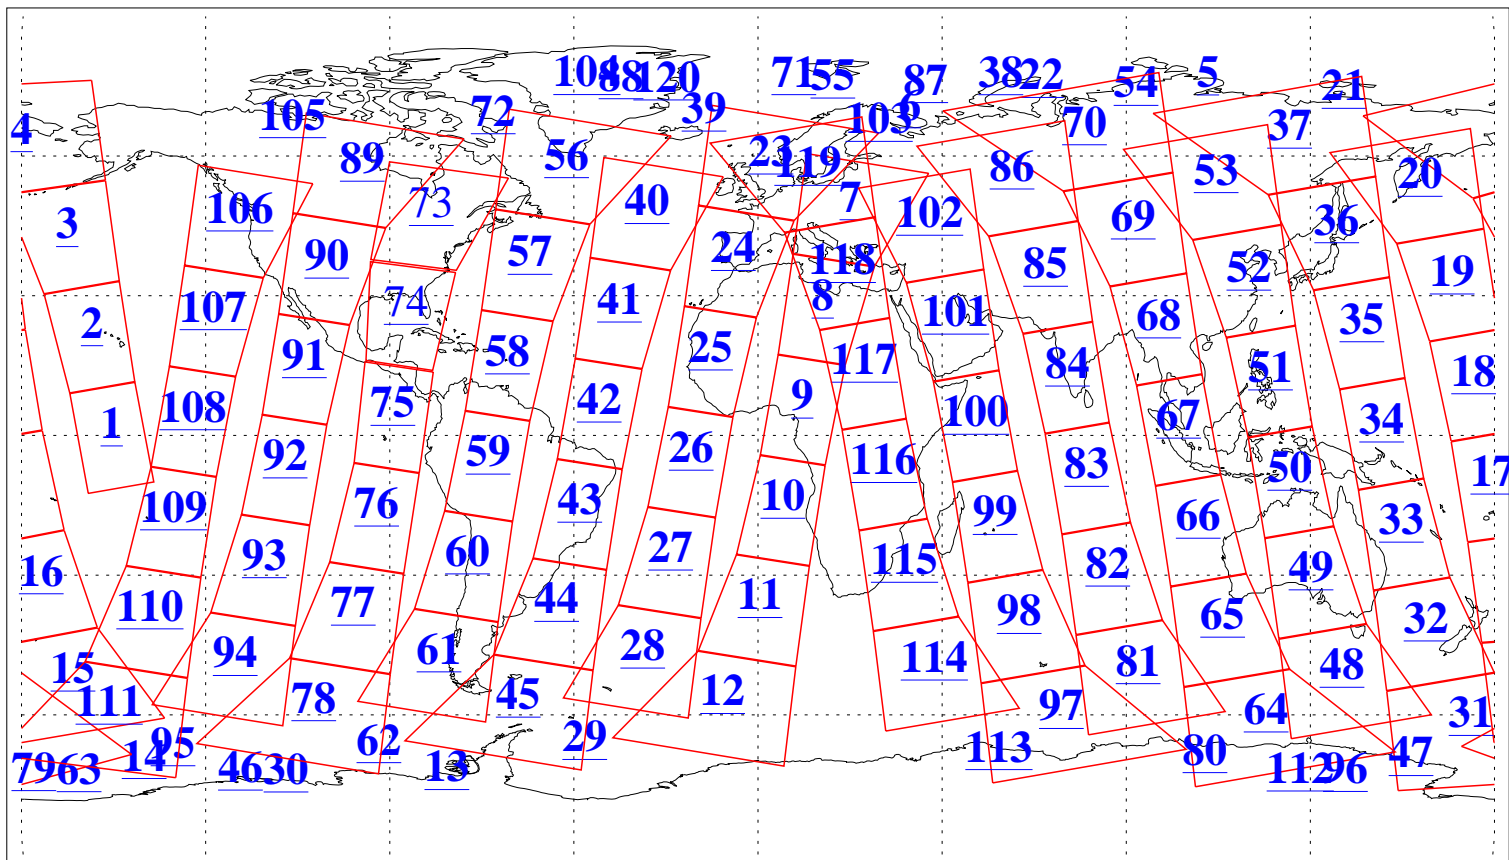

L1B Availability  
AMSU Granules: 239  
HSB Granules: 0  
AIRS Granules: 238

27 Mar 2018  
DoY 86  
Aqua Day 5806  
Granules: 1 to 120

Granules: 121 to 240

Legend: AMSU Available, HSB Available, AIRS Available

L1B Availability  
AMSU Granules: 239  
HSB Granules: 0  
AIRS Granules: 238

27 Mar 2018  
DoY 86  
Aqua Day 5806

Ascending Granules

Descending Granules

Legend: AMSU Available, HSB Available, AIRS Available