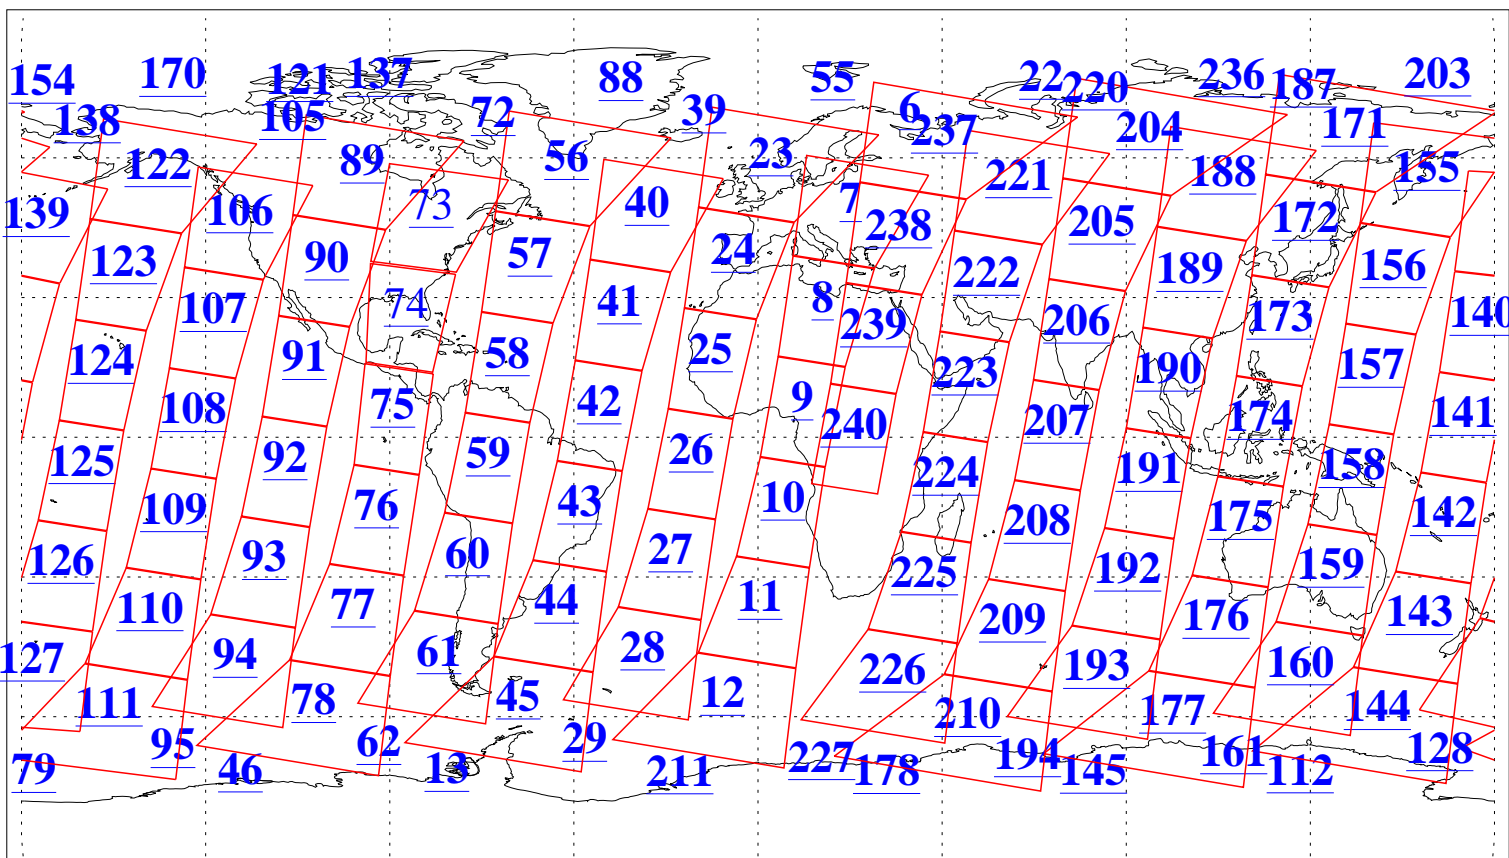

L1B Availability  
AMSU Granules: 239  
HSB Granules: 0  
AIRS Granules: 238

27 Mar 2018  
DoY 86  
Aqua Day 5806  
Granules: 1 to 120

Granules: 121 to 240

Legend: AMSU Available, HSB Available, AIRS Available

L1B Availability  
AMSU Granules: 239  
HSB Granules: 0  
AIRS Granules: 238

27 Mar 2018  
DoY 86  
Aqua Day 5806

Ascending Granules

Descending Granules

Legend: AMSU Available, HSB Available, AIRS Available