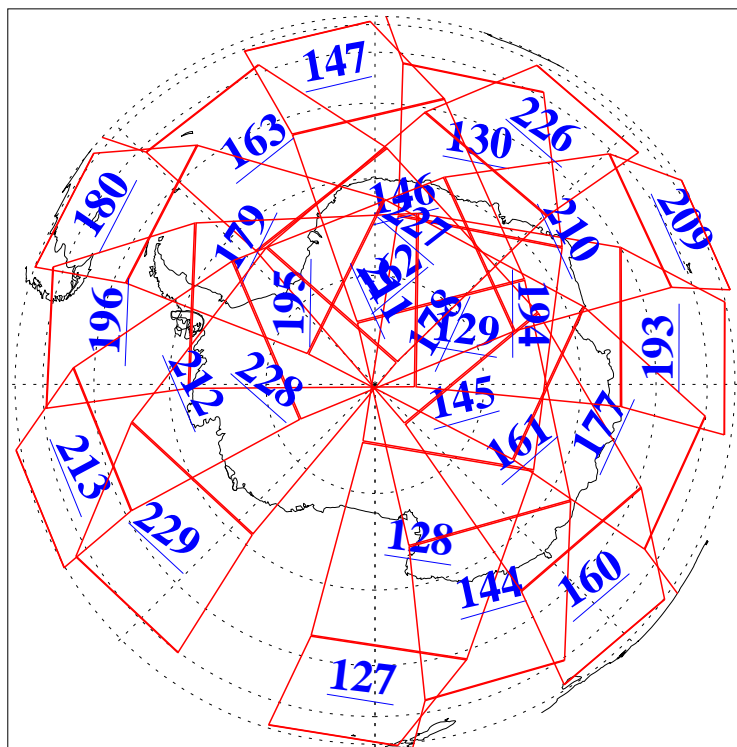

Legend: AMSU Available, HSB Available, AIRS Available