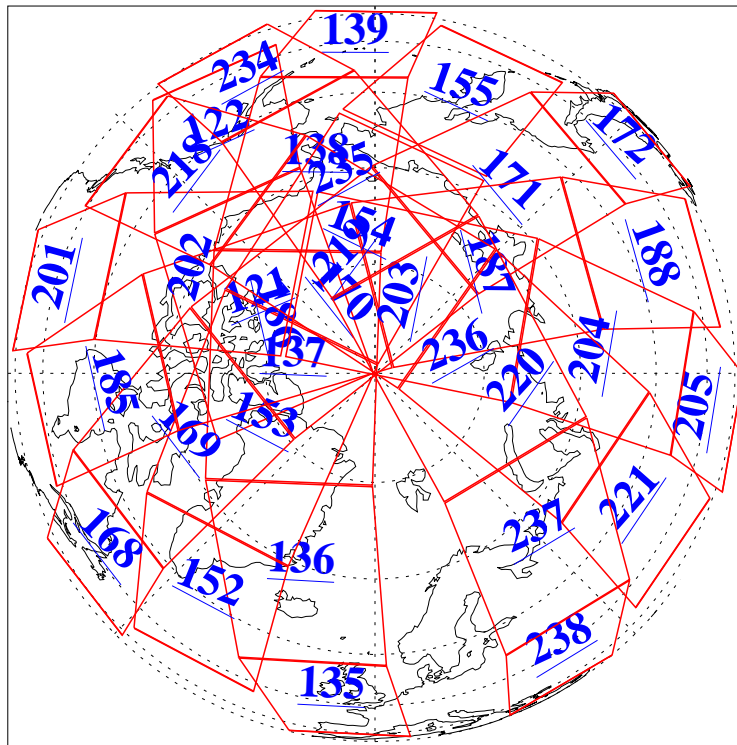

L1B Availability  
AMSU Granules: 239  
HSB Granules: 0  
AIRS Granules: 238

27 Mar 2018  
DoY 86  
Aqua Day 5806  
Granules: 1 to 120

Granules: 121 to 240

Legend: AMSU Available, HSB Available, AIRS Available

L1B Availability  
AMSU Granules: 239  
HSB Granules: 0  
AIRS Granules: 238

27 Mar 2018  
DoY 86  
Aqua Day 5806

Ascending Granules

Descending Granules

Legend: AMSU Available, HSB Available, AIRS Available

### Northern Hemisphere Granules