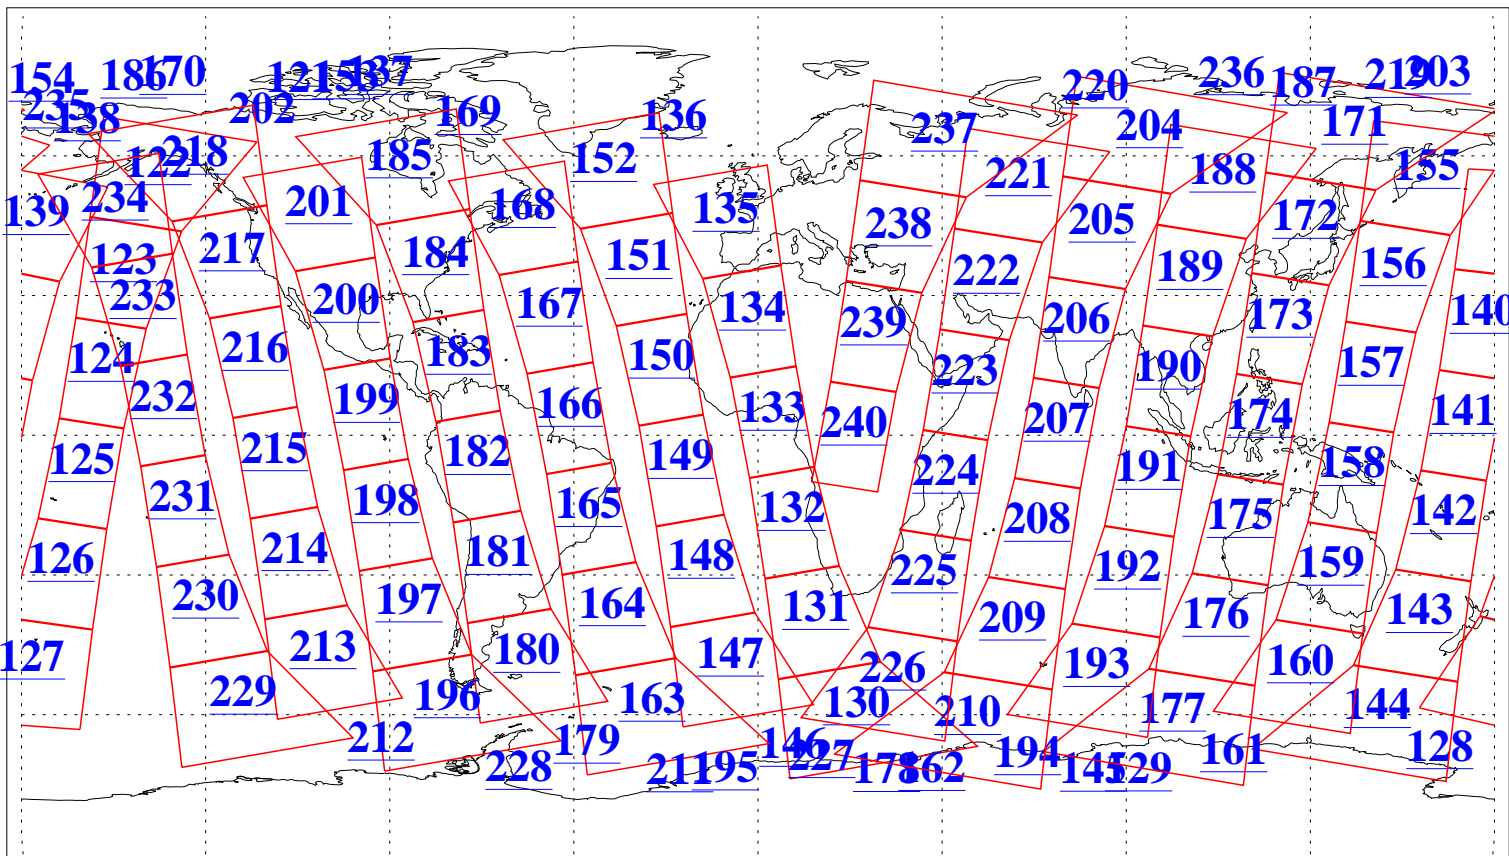

L1B Availability  
AMSU Granules: 239  
HSB Granules: 0  
AIRS Granules: 238

27 Mar 2018  
DoY 86  
Aqua Day 5806  
Granules: 1 to 120

Granules: 121 to 240

Legend: AMSU Available, HSB Available, AIRS Available

L1B Availability  
AMSU Granules: 239  
HSB Granules: 0  
AIRS Granules: 238

27 Mar 2018  
DoY 86  
Aqua Day 5806

Ascending Granules

Descending Granules

Legend: AMSU Available, HSB Available, AIRS Available