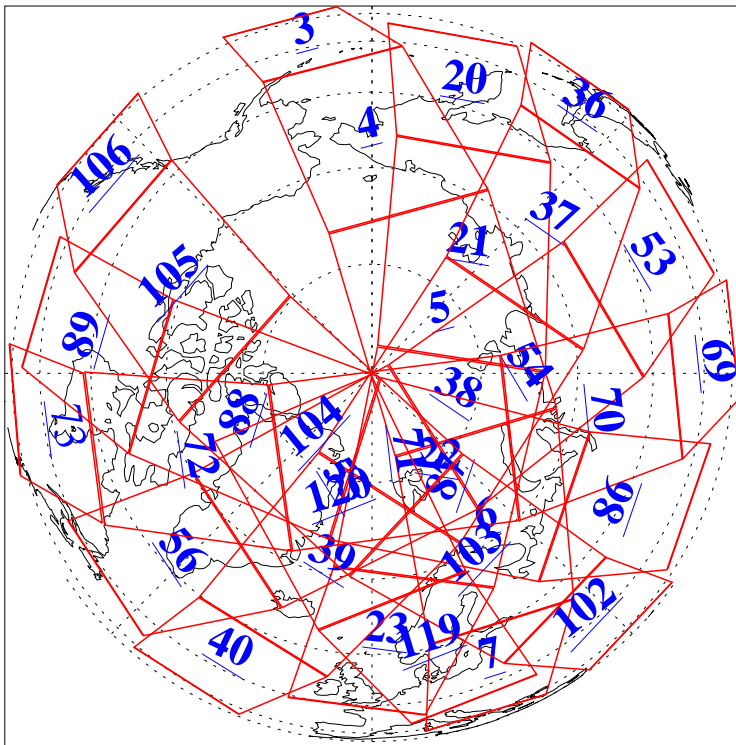

L1B Availability  
AMSU Granules: 239  
HSB Granules: 0  
AIRS Granules: 238

27 Mar 2018  
DoY 86  
Aqua Day 5806  
Granules: 1 to 120

Granules: 121 to 240

Legend: AMSU Available, HSB Available, AIRS Available

L1B Availability  
AMSU Granules: 239  
HSB Granules: 0  
AIRS Granules: 238

27 Mar 2018  
DoY 86  
Aqua Day 5806

Ascending Granules

Descending Granules

Legend: AMSU Available, HSB Available, AIRS Available

### Northern Hemisphere Granules