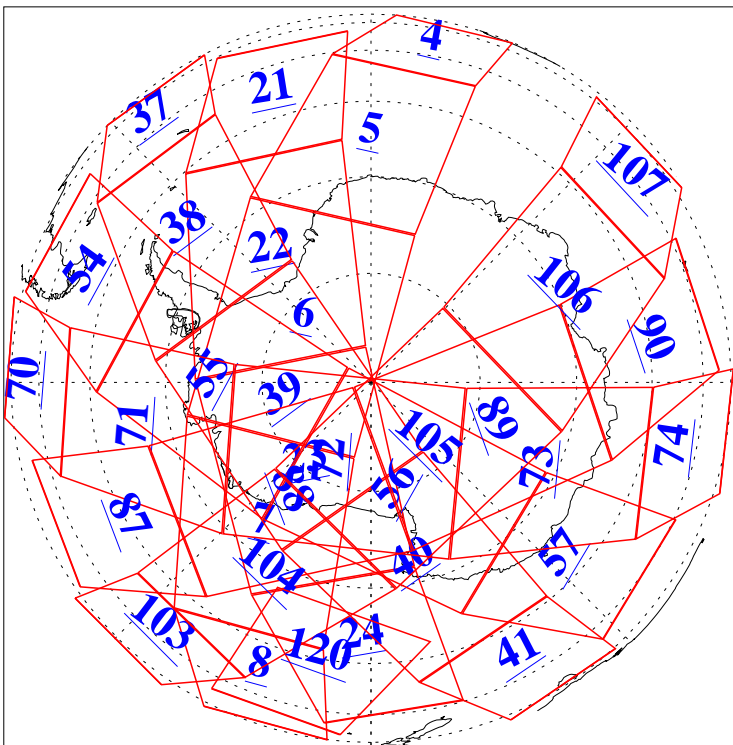

L1B Availability
AMSU Granules: 240
HSB Granules: 0
AIRS Granules: 240

26 Mar 2018
DoY 85
Aqua Day 5805
Granules: 1 to 120

Granules: 121 to 240

Legend: AMSU Available, HSB Available, AIRS Available

L1B Availability
AMSU Granules: 240
HSB Granules: 0
AIRS Granules: 240

26 Mar 2018
DoY 85
Aqua Day 5805

Ascending Granules

Descending Granules

Legend: AMSU Available, HSB Available, AIRS Available

L1B Availability
 AMSU Granules: 240
 HSB Granules: 0
 AIRS Granules: 240

26 Mar 2018
 DoY 85
 Aqua Day 5805

Northern Hemisphere Granules

Southern Hemisphere Granules

Legend: AMSU Available, HSB Available, AIRS Available