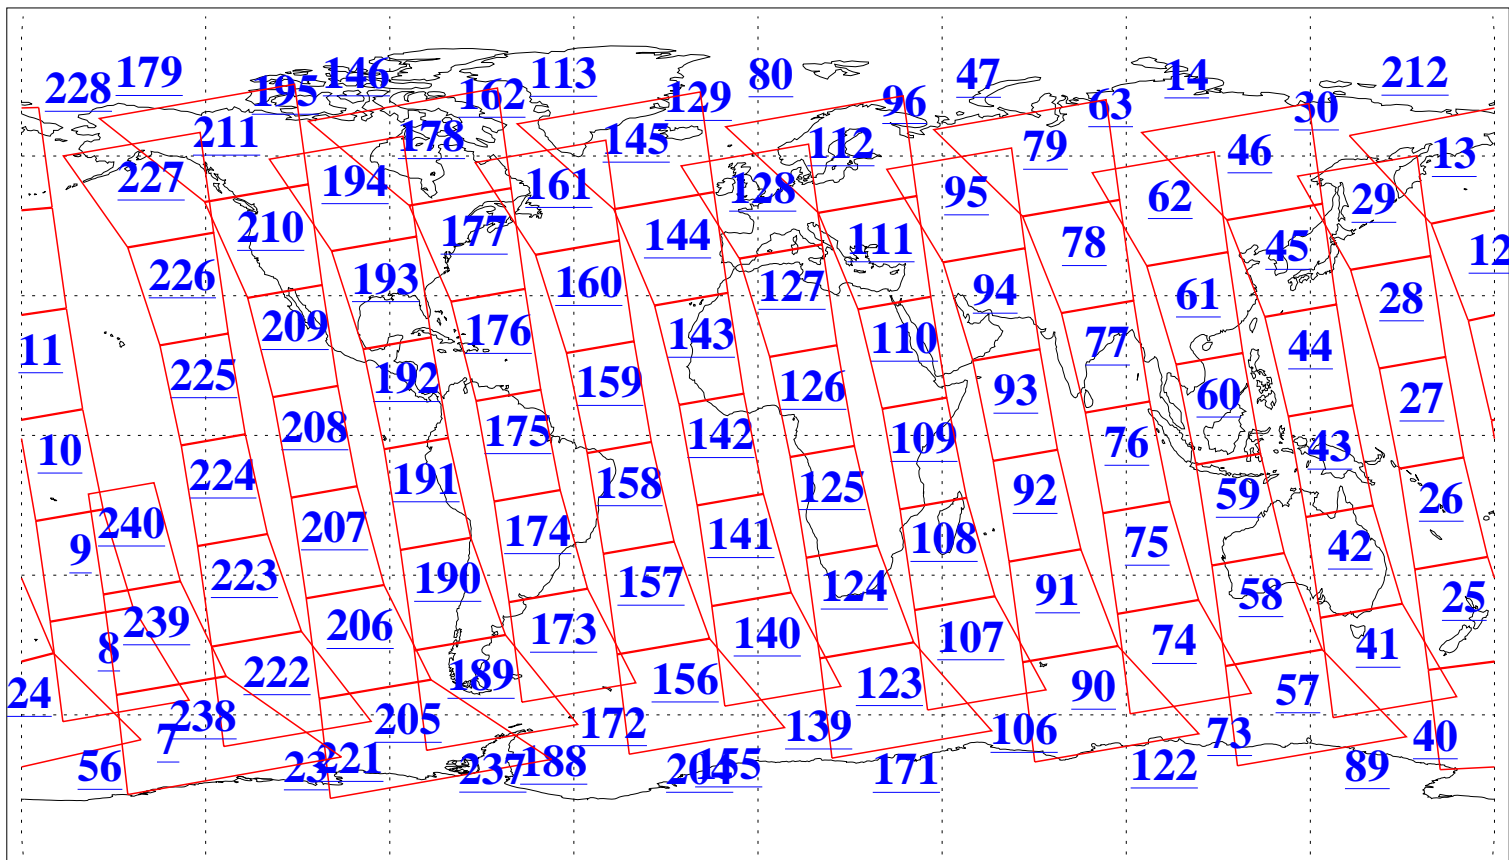

L1B Availability
AMSU Granules: 240
HSB Granules: 0
AIRS Granules: 240

26 Mar 2018
DoY 85
Aqua Day 5805
Granules: 1 to 120

Granules: 121 to 240

Legend: AMSU Available, HSB Available, AIRS Available

L1B Availability
AMSU Granules: 240
HSB Granules: 0
AIRS Granules: 240

26 Mar 2018
DoY 85
Aqua Day 5805

Ascending Granules

Descending Granules

Legend: AMSU Available, HSB Available, AIRS Available

L1B Availability
 AMSU Granules: 240
 HSB Granules: 0
 AIRS Granules: 240

26 Mar 2018
 DoY 85
 Aqua Day 5805

Northern Hemisphere Granules

Southern Hemisphere Granules

Legend: AMSU Available, HSB Available, AIRS Available