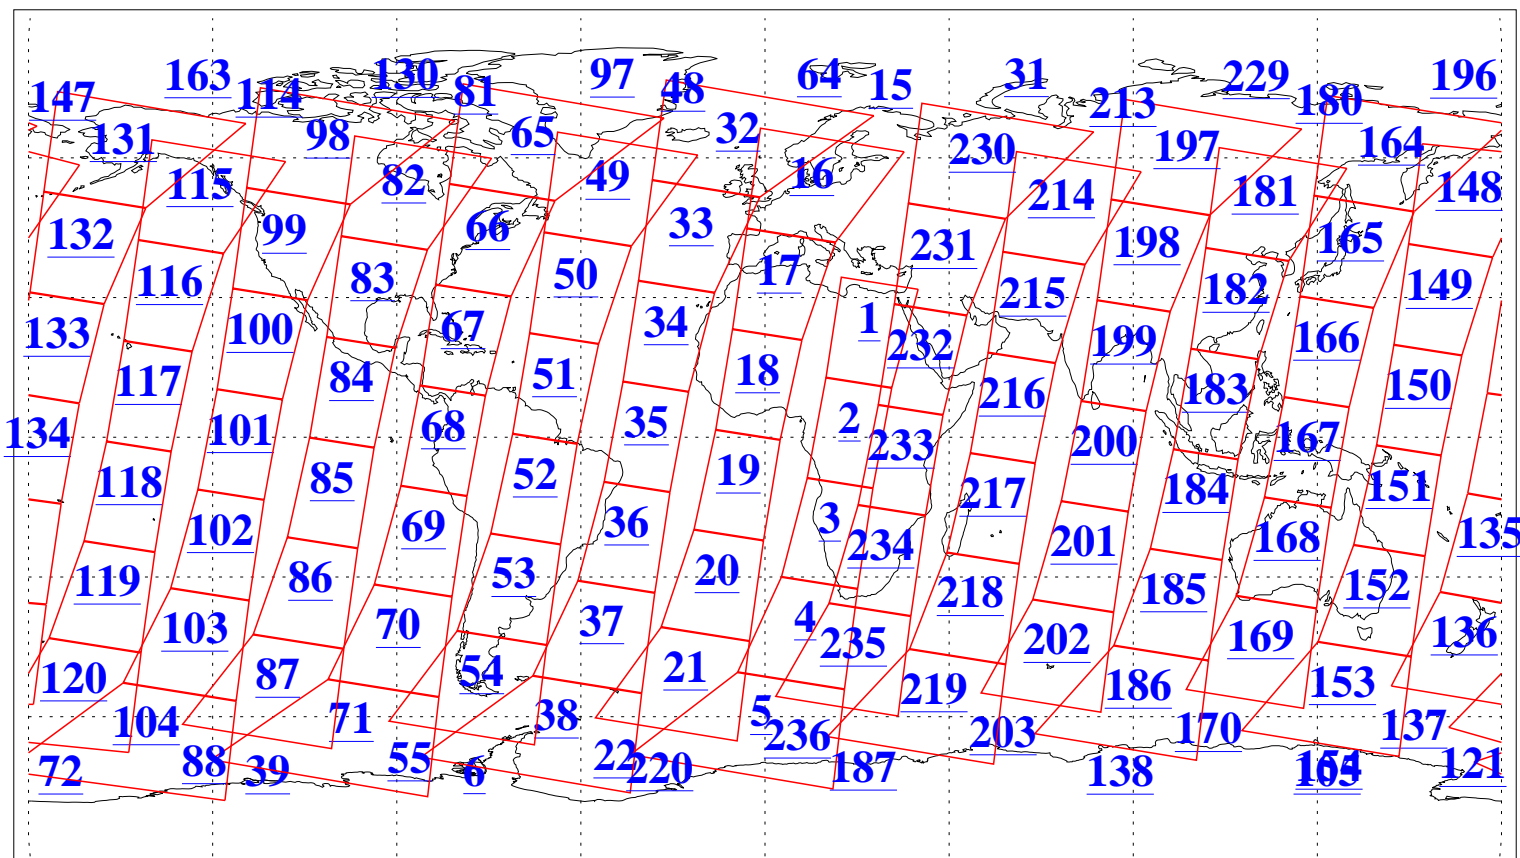

L1B Availability
AMSU Granules: 240
HSB Granules: 0
AIRS Granules: 240

26 Mar 2018
DoY 85
Aqua Day 5805
Granules: 1 to 120

Granules: 121 to 240

Legend: AMSU Available, HSB Available, AIRS Available

L1B Availability
AMSU Granules: 240
HSB Granules: 0
AIRS Granules: 240

26 Mar 2018
DoY 85
Aqua Day 5805

Ascending Granules

Descending Granules

Legend: AMSU Available, HSB Available, AIRS Available

L1B Availability
 AMSU Granules: 240
 HSB Granules: 0
 AIRS Granules: 240

26 Mar 2018
 DoY 85
 Aqua Day 5805

Northern Hemisphere Granules

Southern Hemisphere Granules

Legend: AMSU Available, HSB Available, AIRS Available