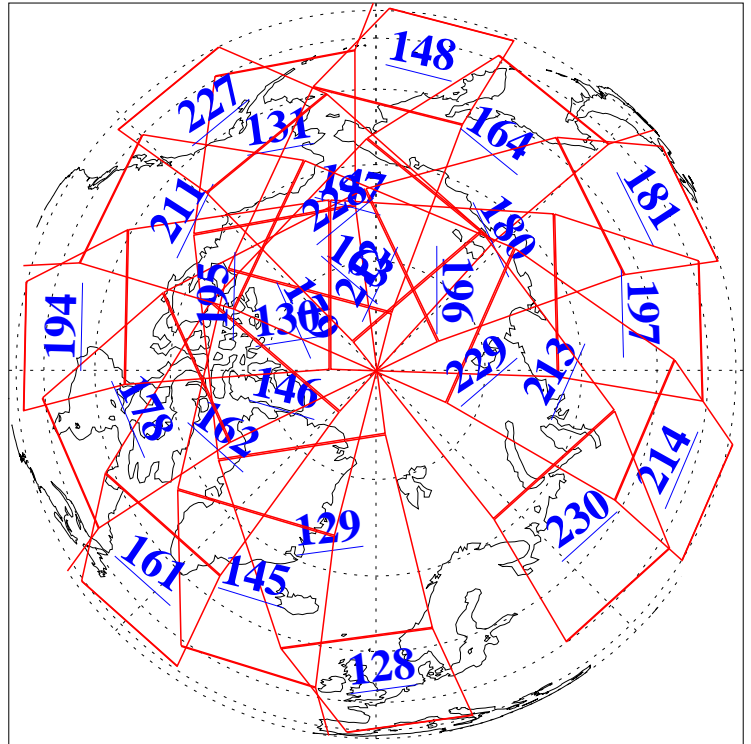

L1B Availability
AMSU Granules: 240
HSB Granules: 0
AIRS Granules: 240

26 Mar 2018
DoY 85
Aqua Day 5805
Granules: 1 to 120

Granules: 121 to 240

Legend: AMSU Available, HSB Available, AIRS Available

L1B Availability
AMSU Granules: 240
HSB Granules: 0
AIRS Granules: 240

26 Mar 2018
DoY 85
Aqua Day 5805

Ascending Granules

Descending Granules

Legend: AMSU Available, HSB Available, AIRS Available

L1B Availability
 AMSU Granules: 240
 HSB Granules: 0
 AIRS Granules: 240

26 Mar 2018
 DoY 85
 Aqua Day 5805

Northern Hemisphere Granules

Southern Hemisphere Granules

Legend: AMSU Available, HSB Available, AIRS Available