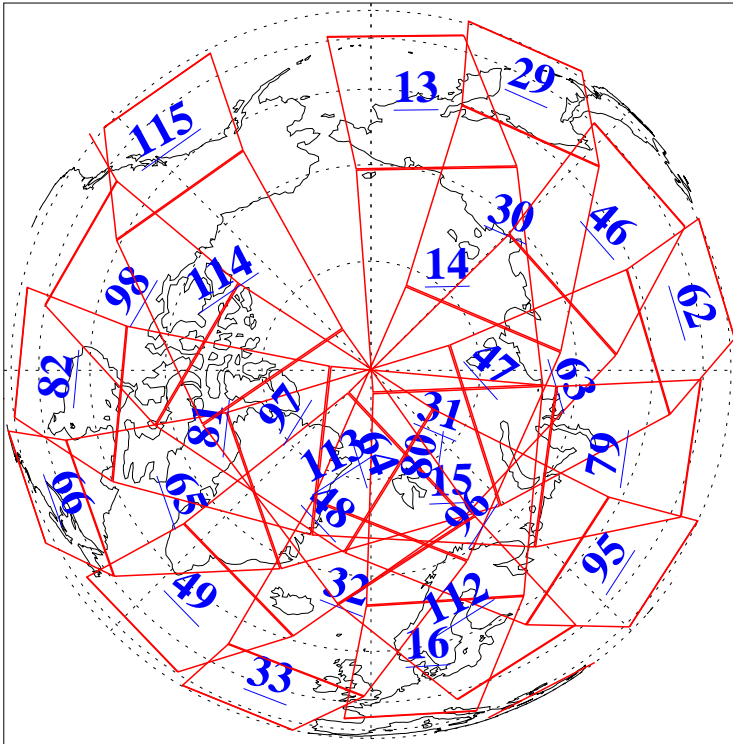

L1B Availability
AMSU Granules: 240
HSB Granules: 0
AIRS Granules: 240

26 Mar 2018
DoY 85
Aqua Day 5805
Granules: 1 to 120

Granules: 121 to 240

Legend: AMSU Available, HSB Available, AIRS Available

L1B Availability
AMSU Granules: 240
HSB Granules: 0
AIRS Granules: 240

26 Mar 2018
DoY 85
Aqua Day 5805

Ascending Granules

Descending Granules

Legend: AMSU Available, HSB Available, AIRS Available

L1B Availability
 AMSU Granules: 240
 HSB Granules: 0
 AIRS Granules: 240

26 Mar 2018
 DoY 85
 Aqua Day 5805

Northern Hemisphere Granules

Southern Hemisphere Granules

Legend: AMSU Available, HSB Available, AIRS Available