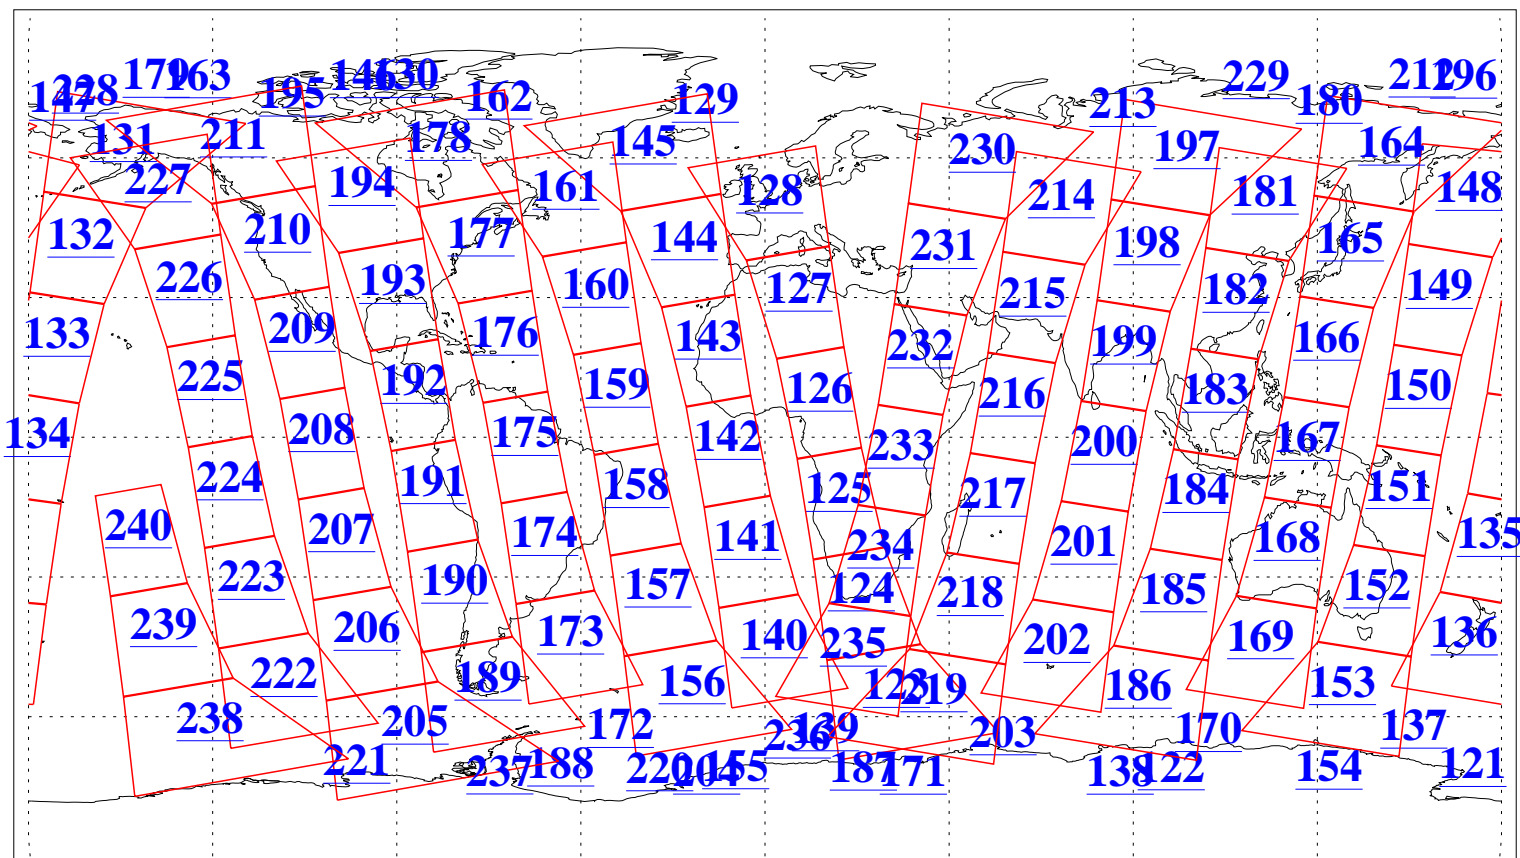

L1B Availability
AMSU Granules: 240
HSB Granules: 0
AIRS Granules: 240

26 Mar 2018
DoY 85
Aqua Day 5805
Granules: 1 to 120

Granules: 121 to 240

Legend: AMSU Available, HSB Available, AIRS Available

L1B Availability
AMSU Granules: 240
HSB Granules: 0
AIRS Granules: 240

26 Mar 2018
DoY 85
Aqua Day 5805

Ascending Granules

Descending Granules

Legend: AMSU Available, HSB Available, AIRS Available

L1B Availability
 AMSU Granules: 240
 HSB Granules: 0
 AIRS Granules: 240

26 Mar 2018
 DoY 85
 Aqua Day 5805

Northern Hemisphere Granules

Southern Hemisphere Granules

Legend: AMSU Available, HSB Available, AIRS Available