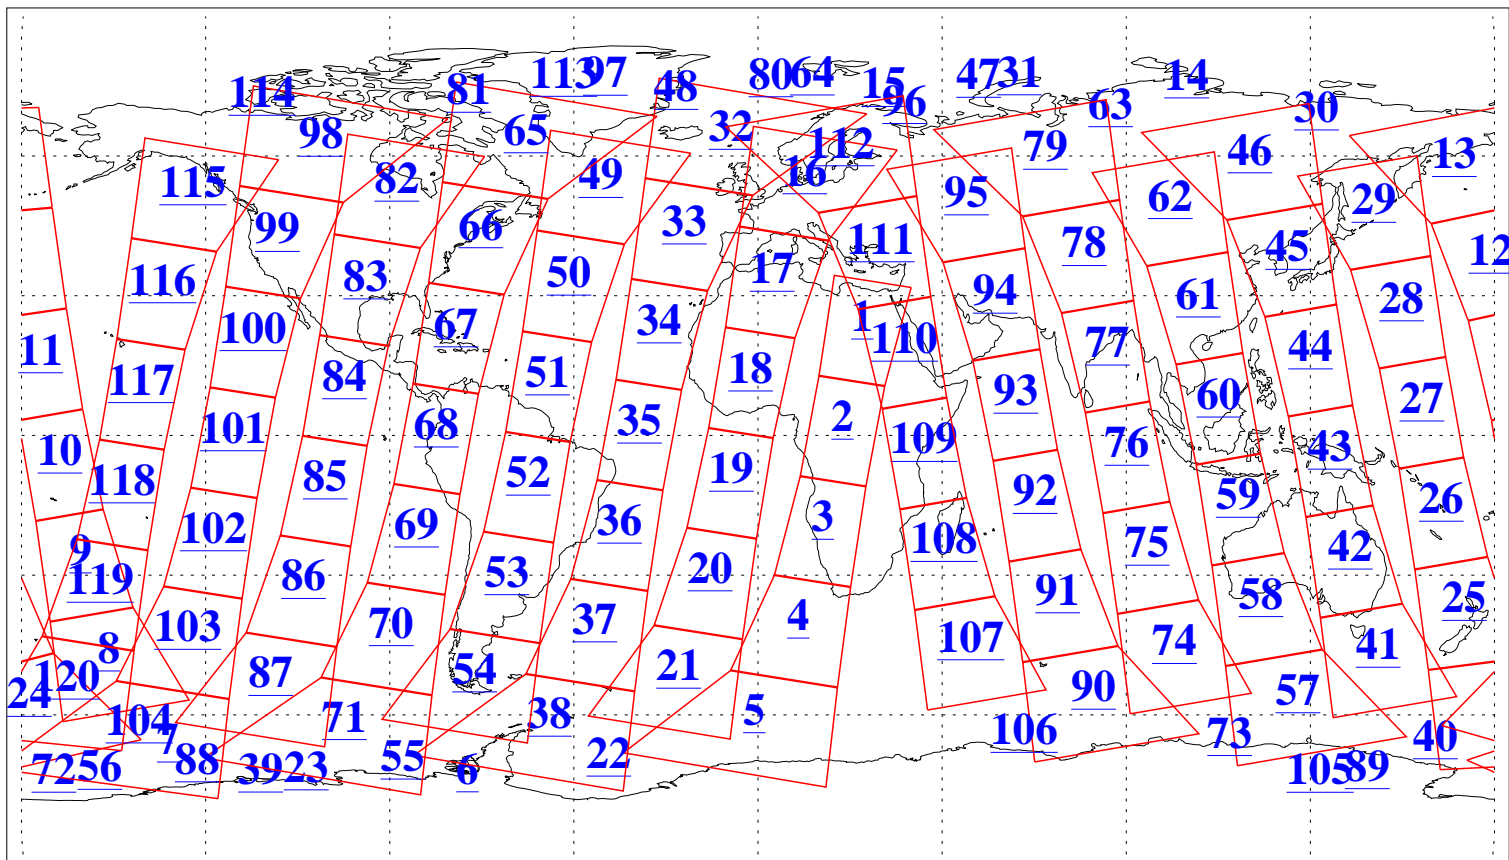

L1B Availability
AMSU Granules: 240
HSB Granules: 0
AIRS Granules: 240

26 Mar 2018
DoY 85
Aqua Day 5805
Granules: 1 to 120

Granules: 121 to 240

Legend: AMSU Available, HSB Available, AIRS Available

L1B Availability
AMSU Granules: 240
HSB Granules: 0
AIRS Granules: 240

26 Mar 2018
DoY 85
Aqua Day 5805

Ascending Granules

Descending Granules

Legend: AMSU Available, HSB Available, AIRS Available

L1B Availability
 AMSU Granules: 240
 HSB Granules: 0
 AIRS Granules: 240

26 Mar 2018
 DoY 85
 Aqua Day 5805

Northern Hemisphere Granules

Southern Hemisphere Granules

Legend: AMSU Available, HSB Available, AIRS Available