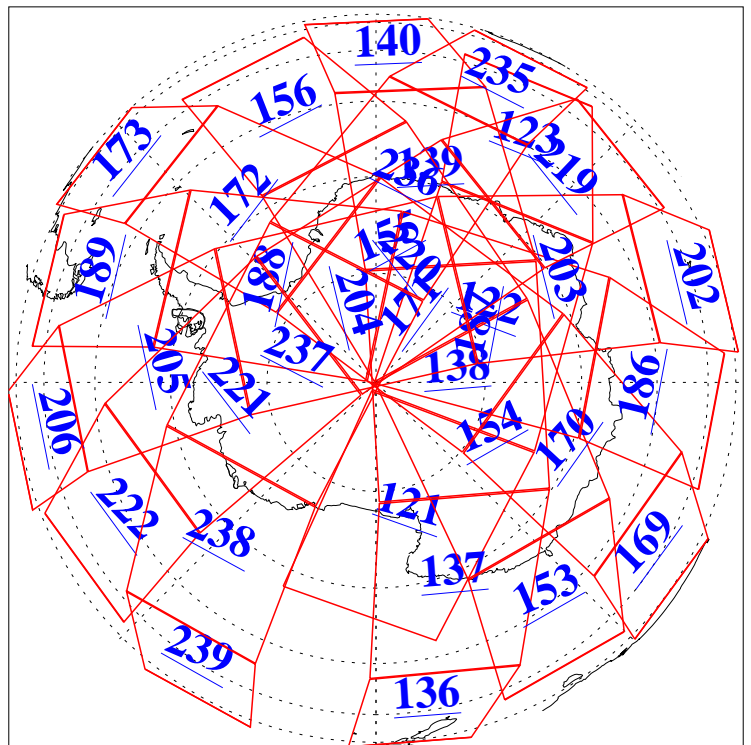

L1B Availability
AMSU Granules: 240
HSB Granules: 0
AIRS Granules: 240

26 Mar 2018
DoY 85
Aqua Day 5805
Granules: 1 to 120

Granules: 121 to 240

Legend: AMSU Available, HSB Available, AIRS Available

L1B Availability
AMSU Granules: 240
HSB Granules: 0
AIRS Granules: 240

26 Mar 2018
DoY 85
Aqua Day 5805

Ascending Granules

Descending Granules

Legend: AMSU Available, HSB Available, AIRS Available

L1B Availability
 AMSU Granules: 240
 HSB Granules: 0
 AIRS Granules: 240

26 Mar 2018
 DoY 85
 Aqua Day 5805

Northern Hemisphere Granules

Southern Hemisphere Granules

Legend: AMSU Available, HSB Available, AIRS Available