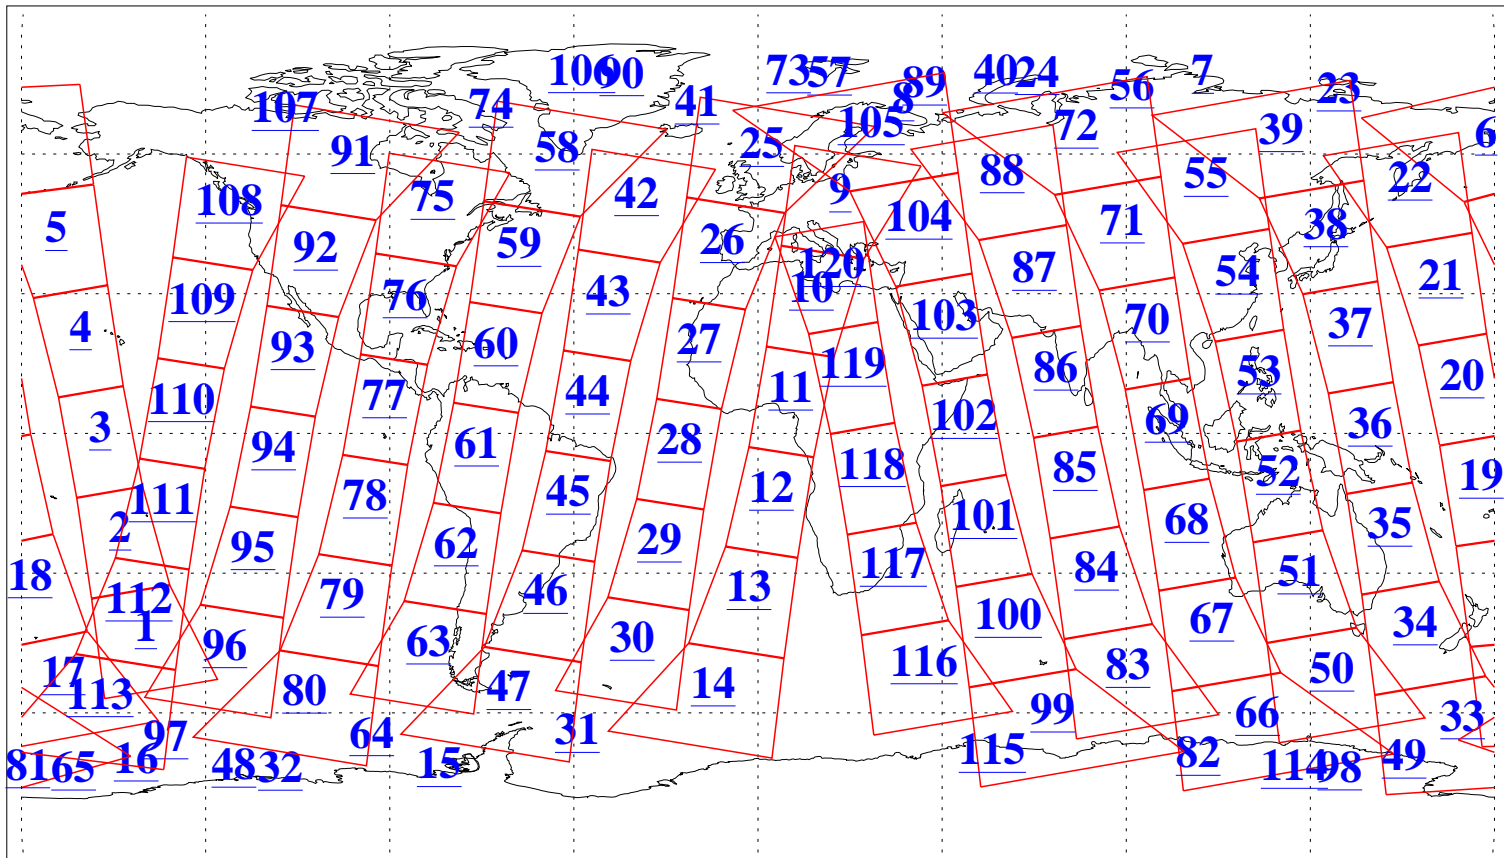

L1B Availability  
AMSU Granules: 240  
HSB Granules: 0  
AIRS Granules: 240

25 Mar 2018  
DoY 84  
Aqua Day 5804  
Granules: 1 to 120

Granules: 121 to 240

Legend: AMSU Available, HSB Available, AIRS Available

L1B Availability  
AMSU Granules: 240  
HSB Granules: 0  
AIRS Granules: 240

25 Mar 2018  
DoY 84  
Aqua Day 5804

Ascending Granules

Descending Granules

Legend: AMSU Available, HSB Available, AIRS Available