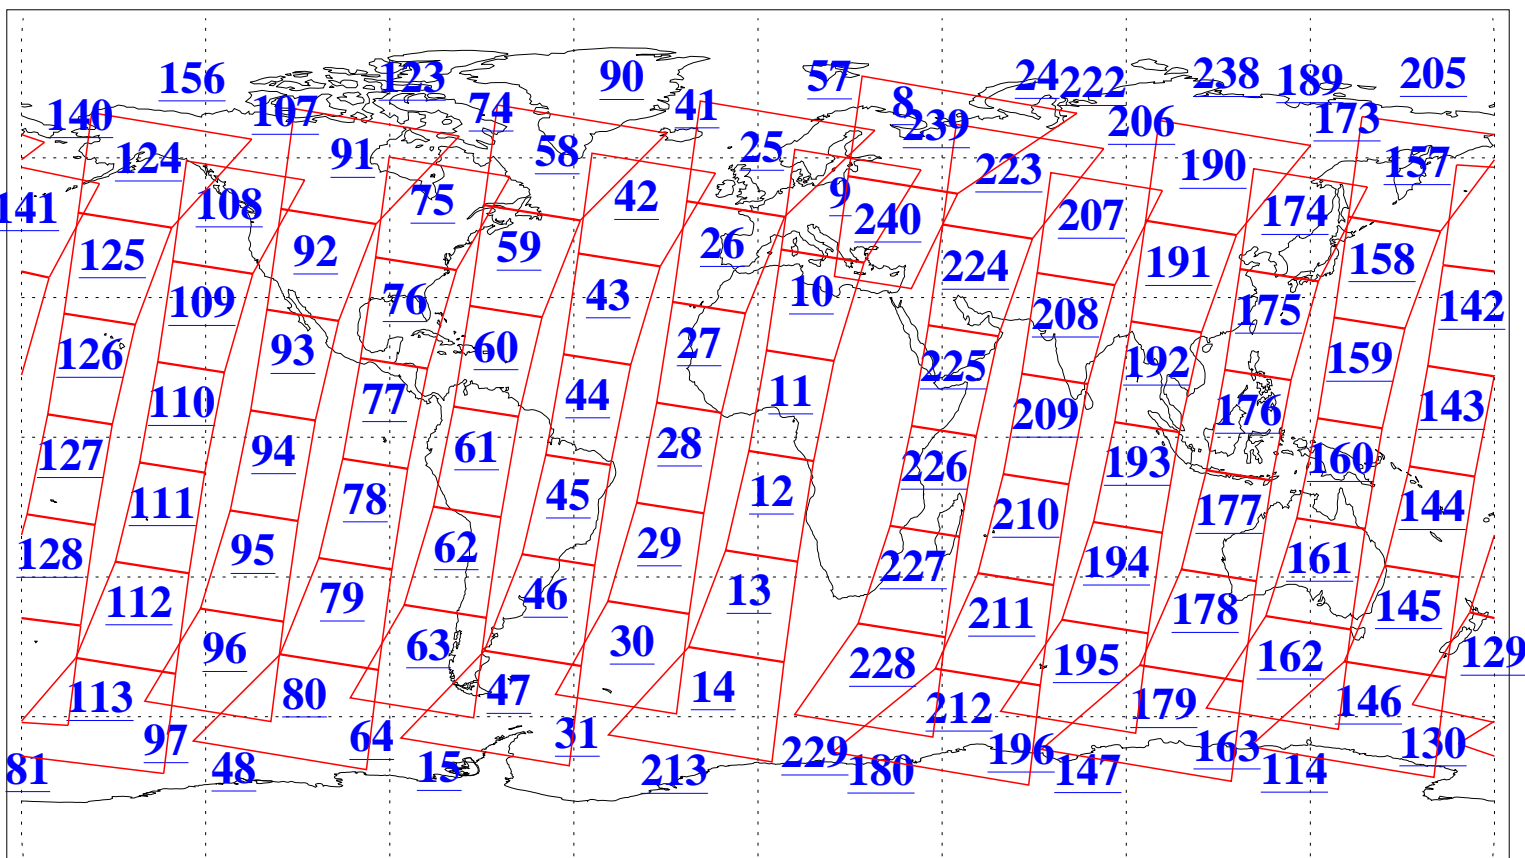

L1B Availability  
AMSU Granules: 240  
HSB Granules: 0  
AIRS Granules: 240

25 Mar 2018  
DoY 84  
Aqua Day 5804  
Granules: 1 to 120

Granules: 121 to 240

Legend: AMSU Available, HSB Available, AIRS Available

L1B Availability  
AMSU Granules: 240  
HSB Granules: 0  
AIRS Granules: 240

25 Mar 2018  
DoY 84  
Aqua Day 5804

Ascending Granules

Descending Granules

Legend: AMSU Available, HSB Available, AIRS Available