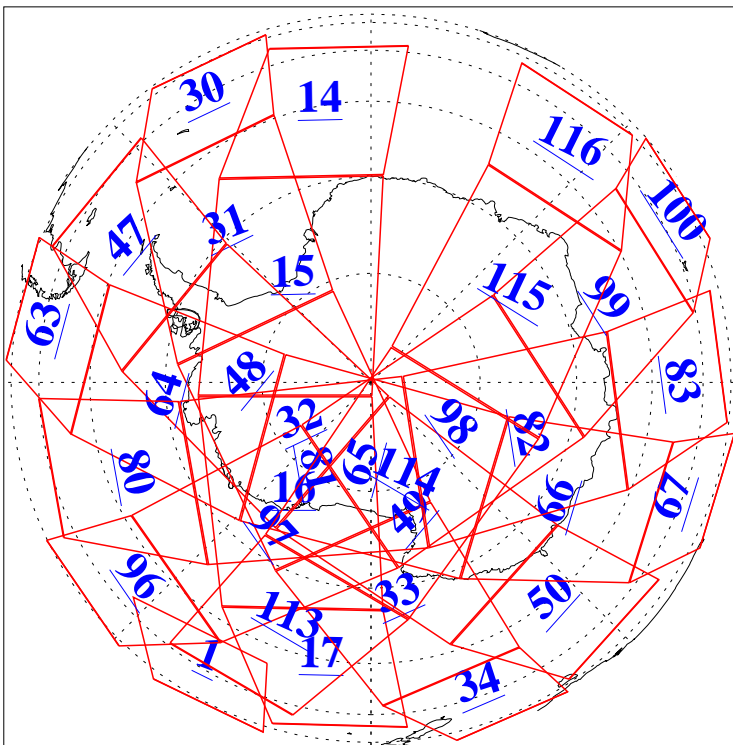

Legend: AMSU Available, HSB Available, AIRS Available