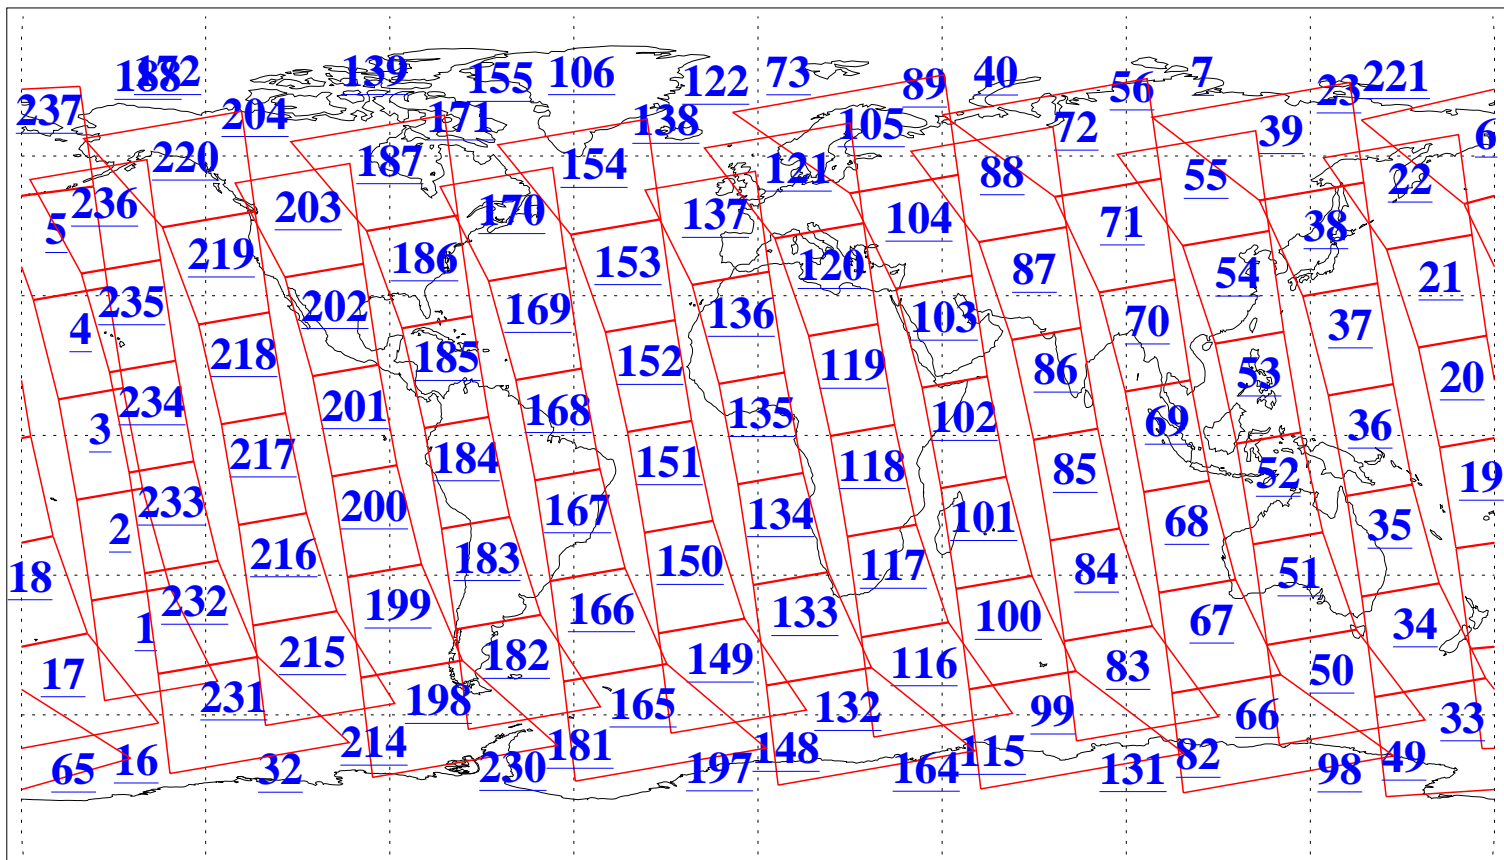

L1B Availability  
AMSU Granules: 240  
HSB Granules: 0  
AIRS Granules: 240

25 Mar 2018  
DoY 84  
Aqua Day 5804  
Granules: 1 to 120

Granules: 121 to 240

Legend: AMSU Available, HSB Available, AIRS Available

L1B Availability  
AMSU Granules: 240  
HSB Granules: 0  
AIRS Granules: 240

25 Mar 2018  
DoY 84  
Aqua Day 5804

Ascending Granules

Descending Granules

Legend: AMSU Available, HSB Available, AIRS Available