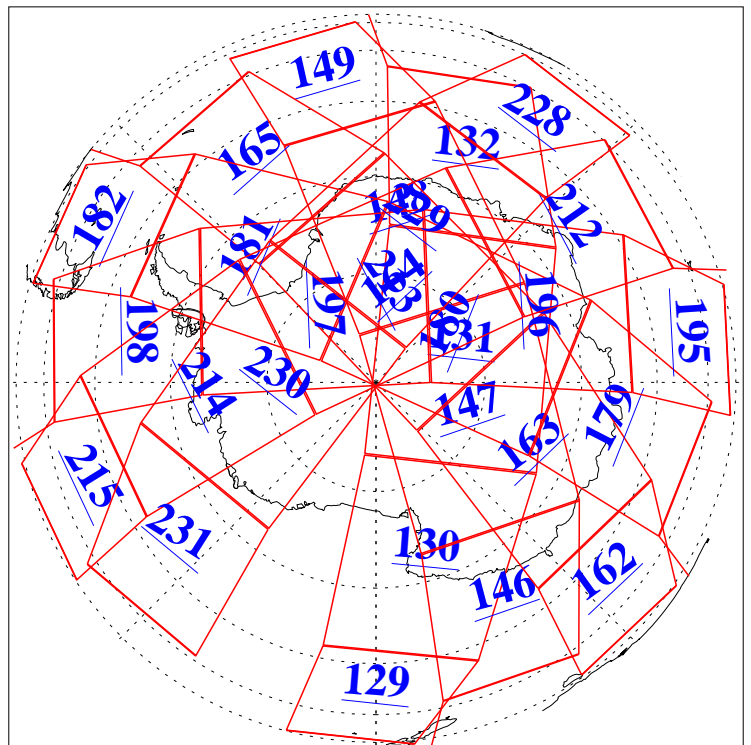

Legend: AMSU Available, HSB Available, AIRS Available