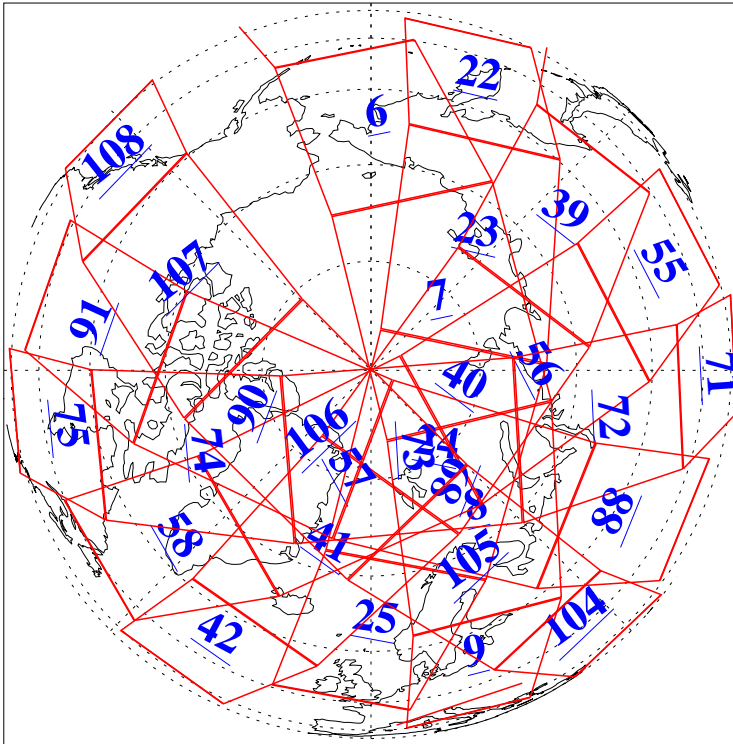

L1B Availability  
AMSU Granules: 240  
HSB Granules: 0  
AIRS Granules: 240

25 Mar 2018  
DoY 84  
Aqua Day 5804  
Granules: 1 to 120

Granules: 121 to 240

Legend: AMSU Available, HSB Available, AIRS Available

L1B Availability  
AMSU Granules: 240  
HSB Granules: 0  
AIRS Granules: 240

25 Mar 2018  
DoY 84  
Aqua Day 5804

Ascending Granules

Descending Granules

Legend: AMSU Available, HSB Available, AIRS Available

L1B Availability  
AMSU Granules: 240  
HSB Granules: 0  
AIRS Granules: 240

25 Mar 2018  
DoY 84  
Aqua Day 5804

### Northern Hemisphere Granules