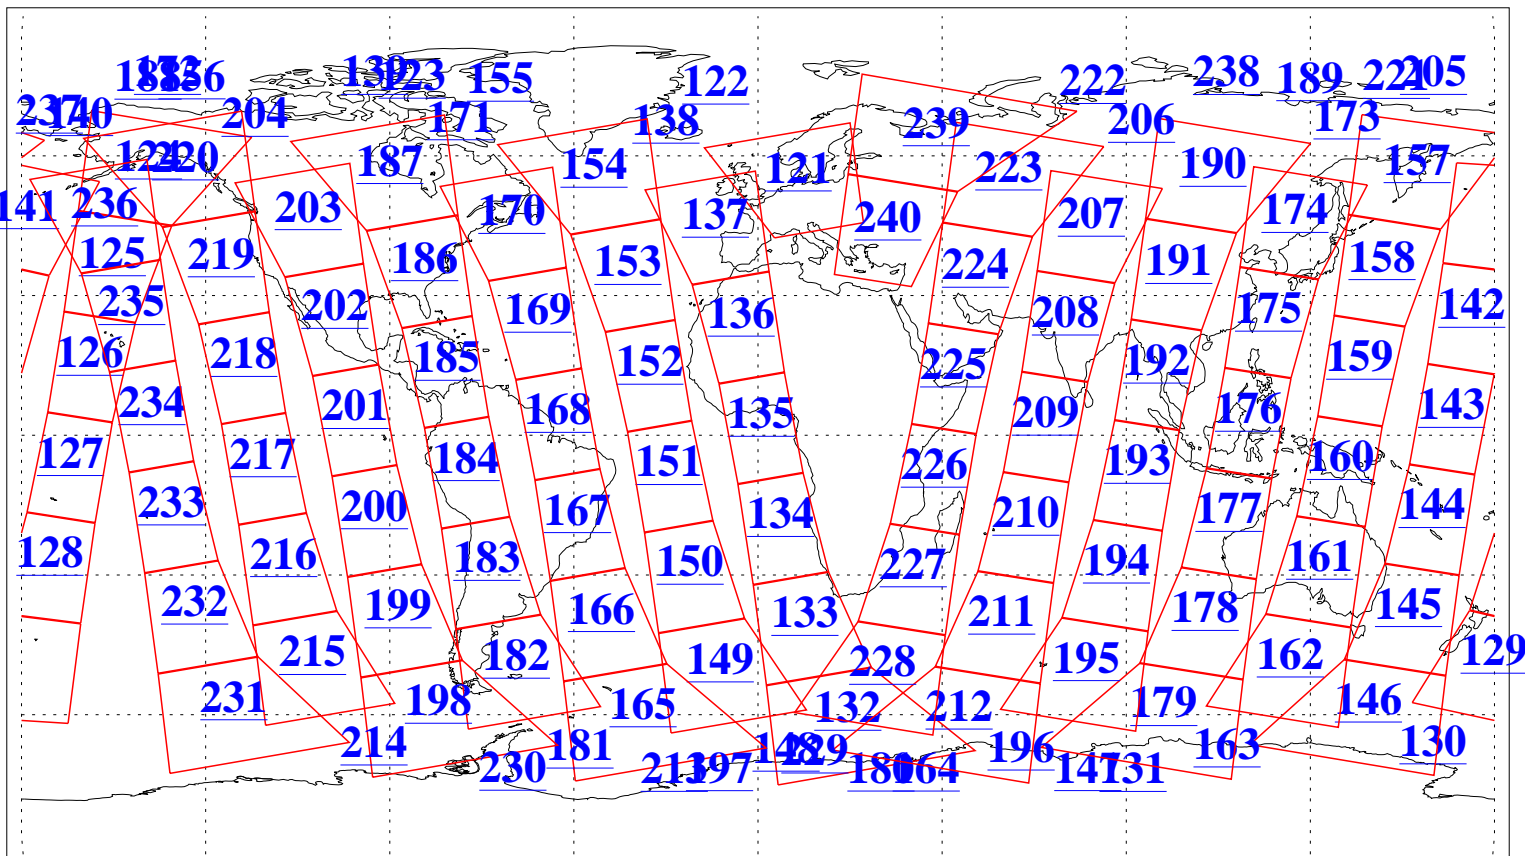

L1B Availability  
AMSU Granules: 240  
HSB Granules: 0  
AIRS Granules: 240

25 Mar 2018  
DoY 84  
Aqua Day 5804  
Granules: 1 to 120

Granules: 121 to 240

Legend: AMSU Available, HSB Available, AIRS Available

L1B Availability  
AMSU Granules: 240  
HSB Granules: 0  
AIRS Granules: 240

25 Mar 2018  
DoY 84  
Aqua Day 5804

Ascending Granules

Descending Granules

Legend: AMSU Available, HSB Available, AIRS Available