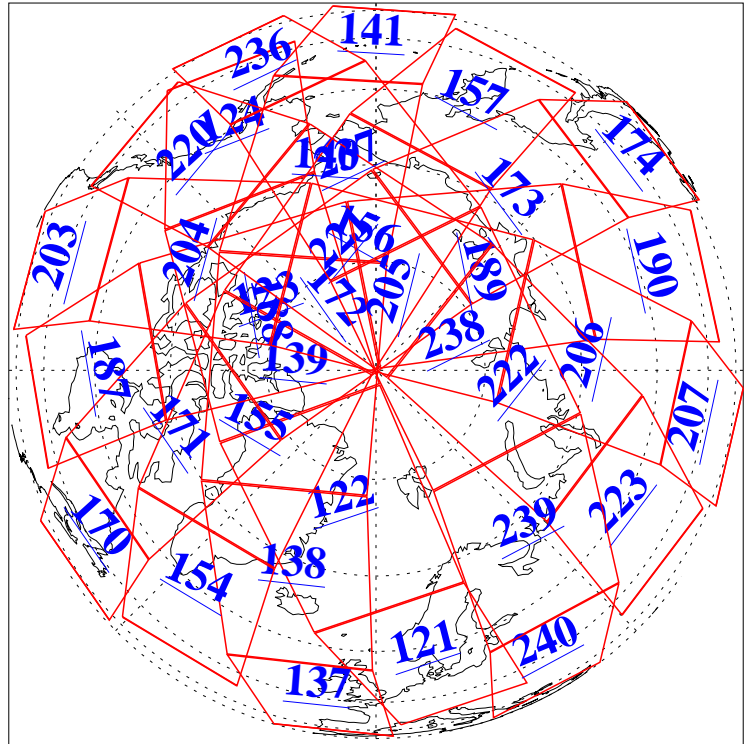

L1B Availability  
AMSU Granules: 240  
HSB Granules: 0  
AIRS Granules: 240

25 Mar 2018  
DoY 84  
Aqua Day 5804  
Granules: 1 to 120

Granules: 121 to 240

Legend: AMSU Available, HSB Available, AIRS Available

L1B Availability  
AMSU Granules: 240  
HSB Granules: 0  
AIRS Granules: 240

25 Mar 2018  
DoY 84  
Aqua Day 5804

Ascending Granules

Descending Granules

Legend: AMSU Available, HSB Available, AIRS Available

### Northern Hemisphere Granules