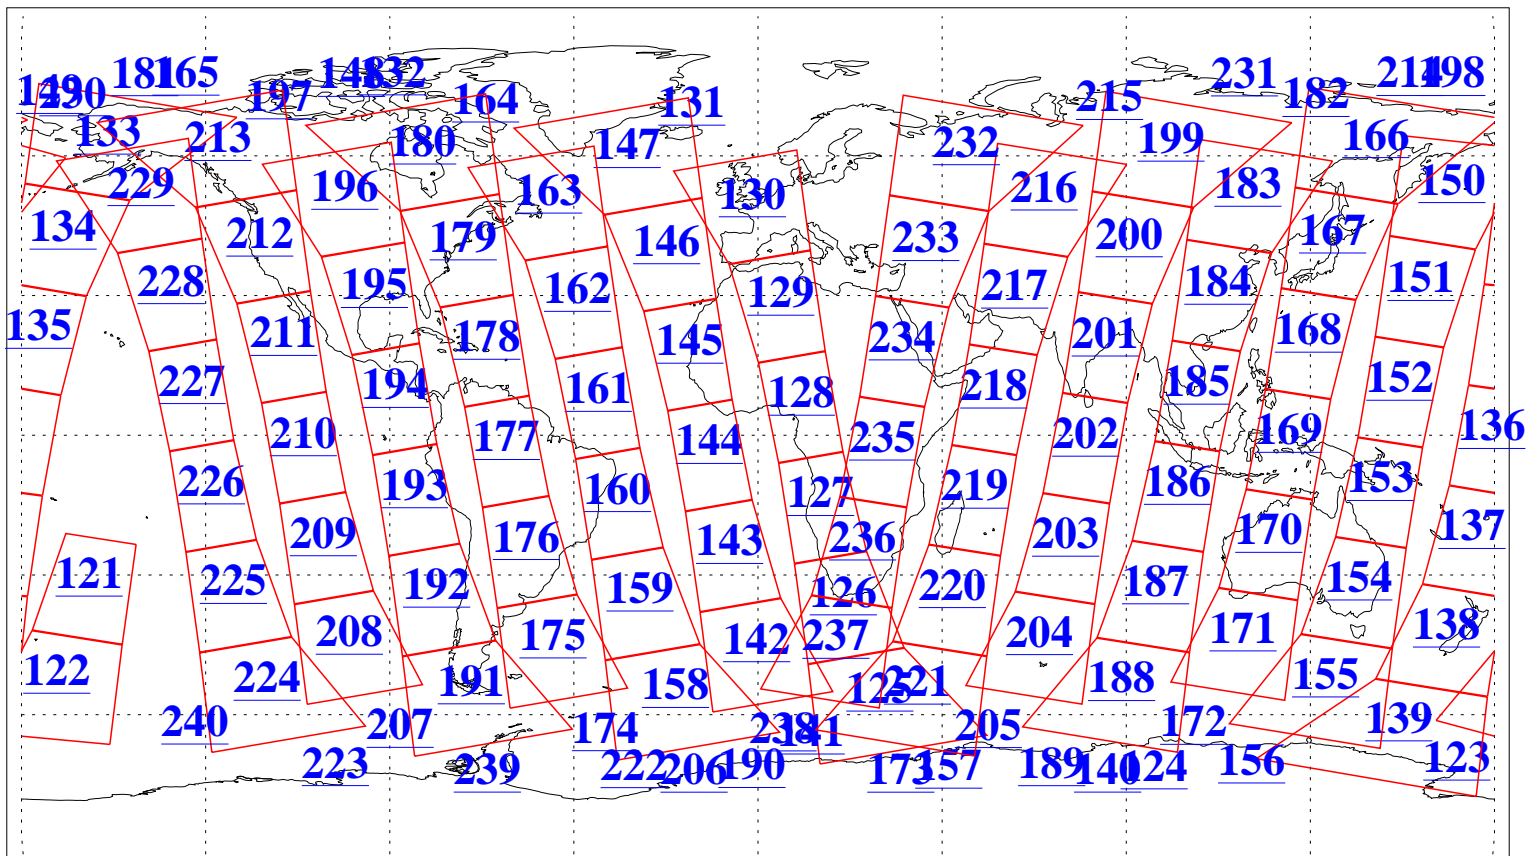

L1B Availability  
AMSU Granules: 240  
HSB Granules: 0  
AIRS Granules: 240

24 Mar 2018  
DoY 83  
Aqua Day 5803  
Granules: 1 to 120

Granules: 121 to 240

Legend: AMSU Available, HSB Available, AIRS Available

L1B Availability  
AMSU Granules: 240  
HSB Granules: 0  
AIRS Granules: 240

24 Mar 2018  
DoY 83  
Aqua Day 5803

Ascending Granules

Descending Granules

Legend: AMSU Available, HSB Available, AIRS Available

L1B Availability  
 AMSU Granules: 240  
 HSB Granules: 0  
 AIRS Granules: 240

24 Mar 2018  
 DoY 83  
 Aqua Day 5803

Northern Hemisphere Granules

Southern Hemisphere Granules

Legend: AMSU Available, HSB Available, AIRS Available