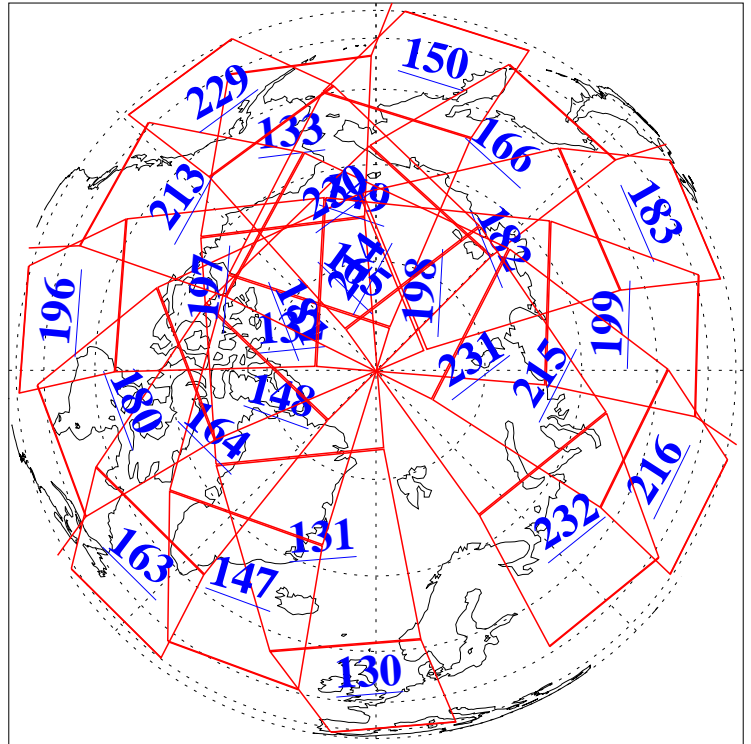

L1B Availability  
AMSU Granules: 240  
HSB Granules: 0  
AIRS Granules: 240

24 Mar 2018  
DoY 83  
Aqua Day 5803

Ascending Granules

Descending Granules

Legend: AMSU Available, HSB Available, AIRS Available

L1B Availability  
 AMSU Granules: 240  
 HSB Granules: 0  
 AIRS Granules: 240

24 Mar 2018  
 DoY 83  
 Aqua Day 5803

Northern Hemisphere Granules

Southern Hemisphere Granules

Legend: AMSU Available, HSB Available, AIRS Available