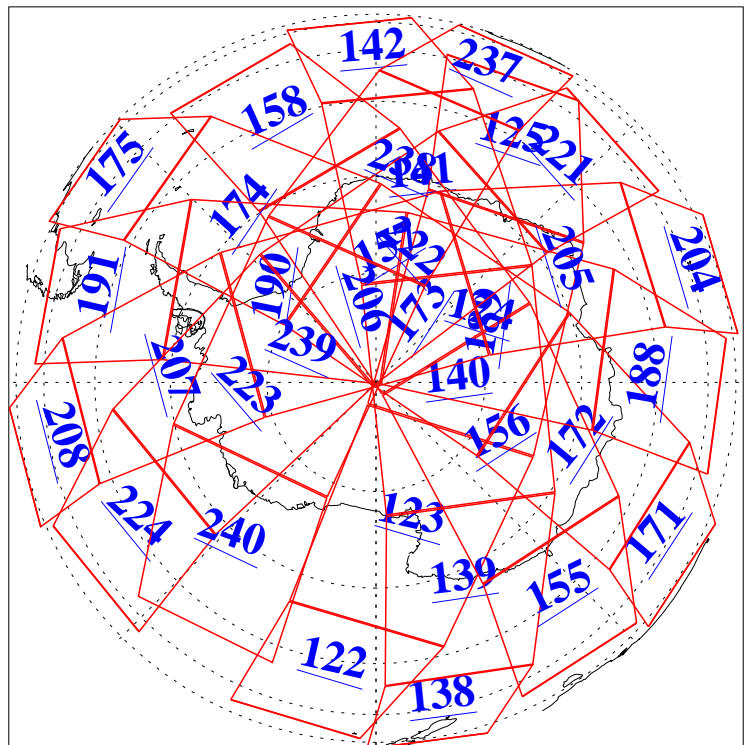

L1B Availability  
AMSU Granules: 240  
HSB Granules: 0  
AIRS Granules: 240

24 Mar 2018  
DoY 83  
Aqua Day 5803  
Granules: 1 to 120

Granules: 121 to 240

Legend: AMSU Available, HSB Available, AIRS Available

L1B Availability  
AMSU Granules: 240  
HSB Granules: 0  
AIRS Granules: 240

24 Mar 2018  
DoY 83  
Aqua Day 5803

Ascending Granules

Descending Granules

Legend: AMSU Available, HSB Available, AIRS Available

L1B Availability  
 AMSU Granules: 240  
 HSB Granules: 0  
 AIRS Granules: 240

24 Mar 2018  
 DoY 83  
 Aqua Day 5803

Northern Hemisphere Granules

Southern Hemisphere Granules

Legend: AMSU Available, HSB Available, AIRS Available