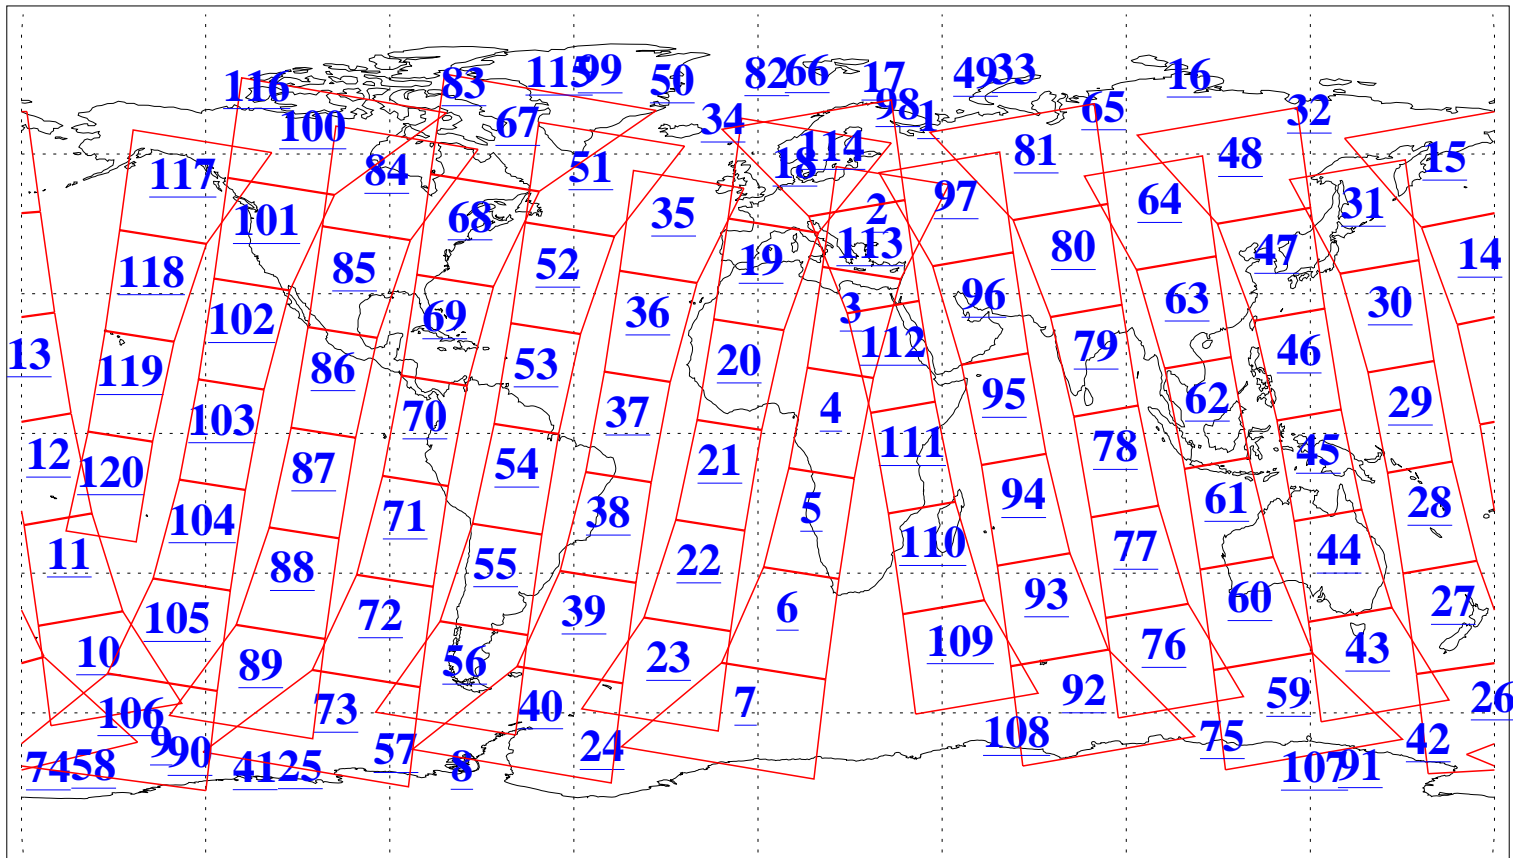

L1B Availability  
AMSU Granules: 240  
HSB Granules: 0  
AIRS Granules: 240

24 Mar 2018  
DoY 83  
Aqua Day 5803  
Granules: 1 to 120

Granules: 121 to 240

Legend: AMSU Available, HSB Available, AIRS Available

L1B Availability  
AMSU Granules: 240  
HSB Granules: 0  
AIRS Granules: 240

24 Mar 2018  
DoY 83  
Aqua Day 5803

Ascending Granules

Descending Granules

Legend: AMSU Available, HSB Available, AIRS Available

L1B Availability  
 AMSU Granules: 240  
 HSB Granules: 0  
 AIRS Granules: 240

24 Mar 2018  
 DoY 83  
 Aqua Day 5803

Northern Hemisphere Granules

Southern Hemisphere Granules

Legend: AMSU Available, HSB Available, AIRS Available