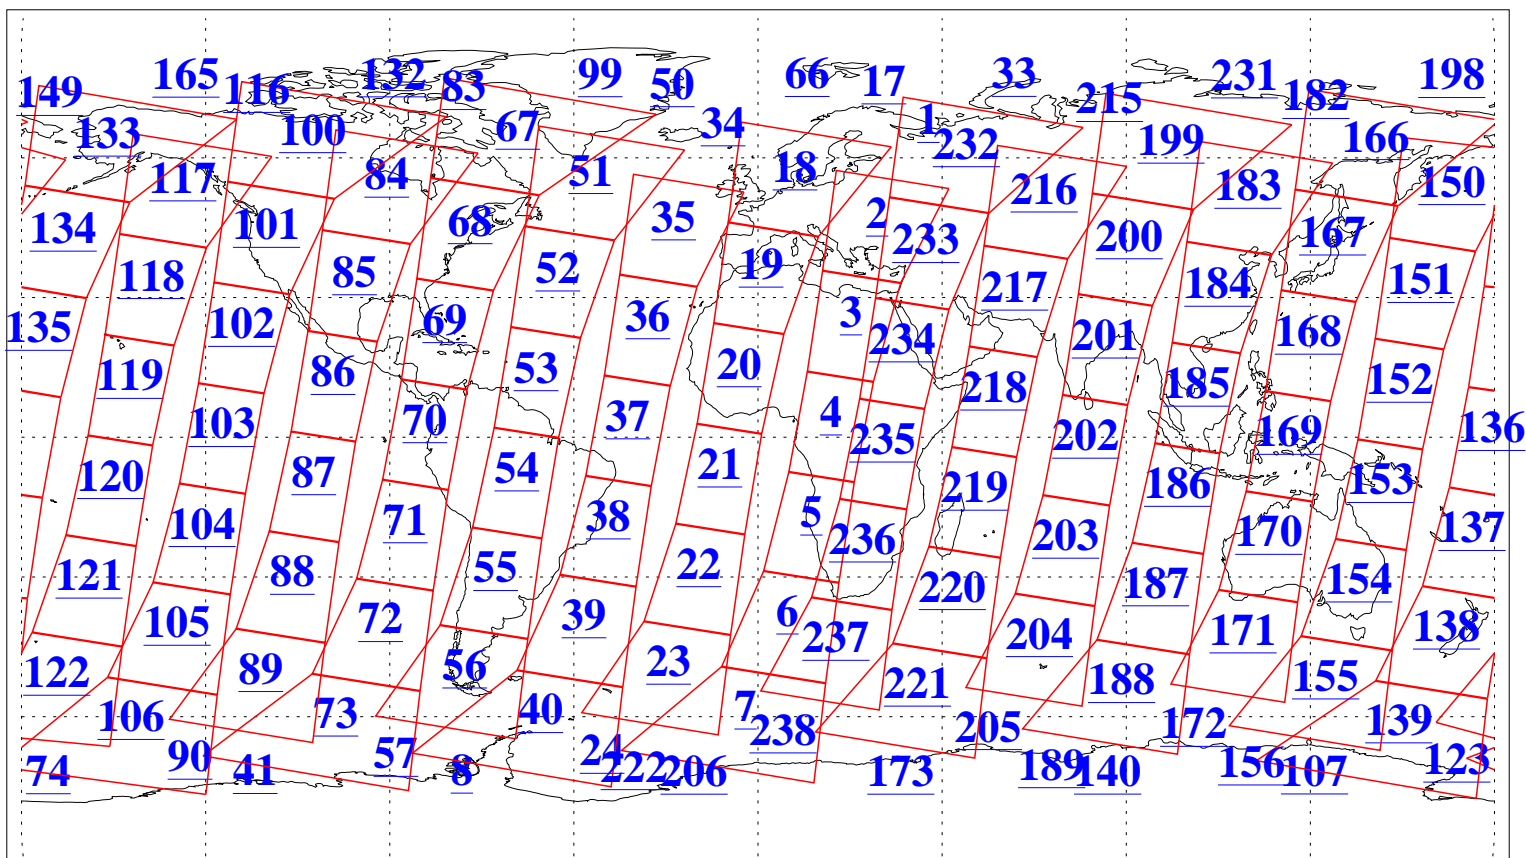

L1B Availability  
AMSU Granules: 240  
HSB Granules: 0  
AIRS Granules: 240

24 Mar 2018  
DoY 83  
Aqua Day 5803  
Granules: 1 to 120

Granules: 121 to 240

Legend: AMSU Available, HSB Available, AIRS Available

L1B Availability  
AMSU Granules: 240  
HSB Granules: 0  
AIRS Granules: 240

24 Mar 2018  
DoY 83  
Aqua Day 5803

Ascending Granules

Descending Granules

Legend: AMSU Available, HSB Available, AIRS Available

L1B Availability  
 AMSU Granules: 240  
 HSB Granules: 0  
 AIRS Granules: 240

24 Mar 2018  
 DoY 83  
 Aqua Day 5803

Northern Hemisphere Granules

Southern Hemisphere Granules

Legend: AMSU Available, HSB Available, AIRS Available