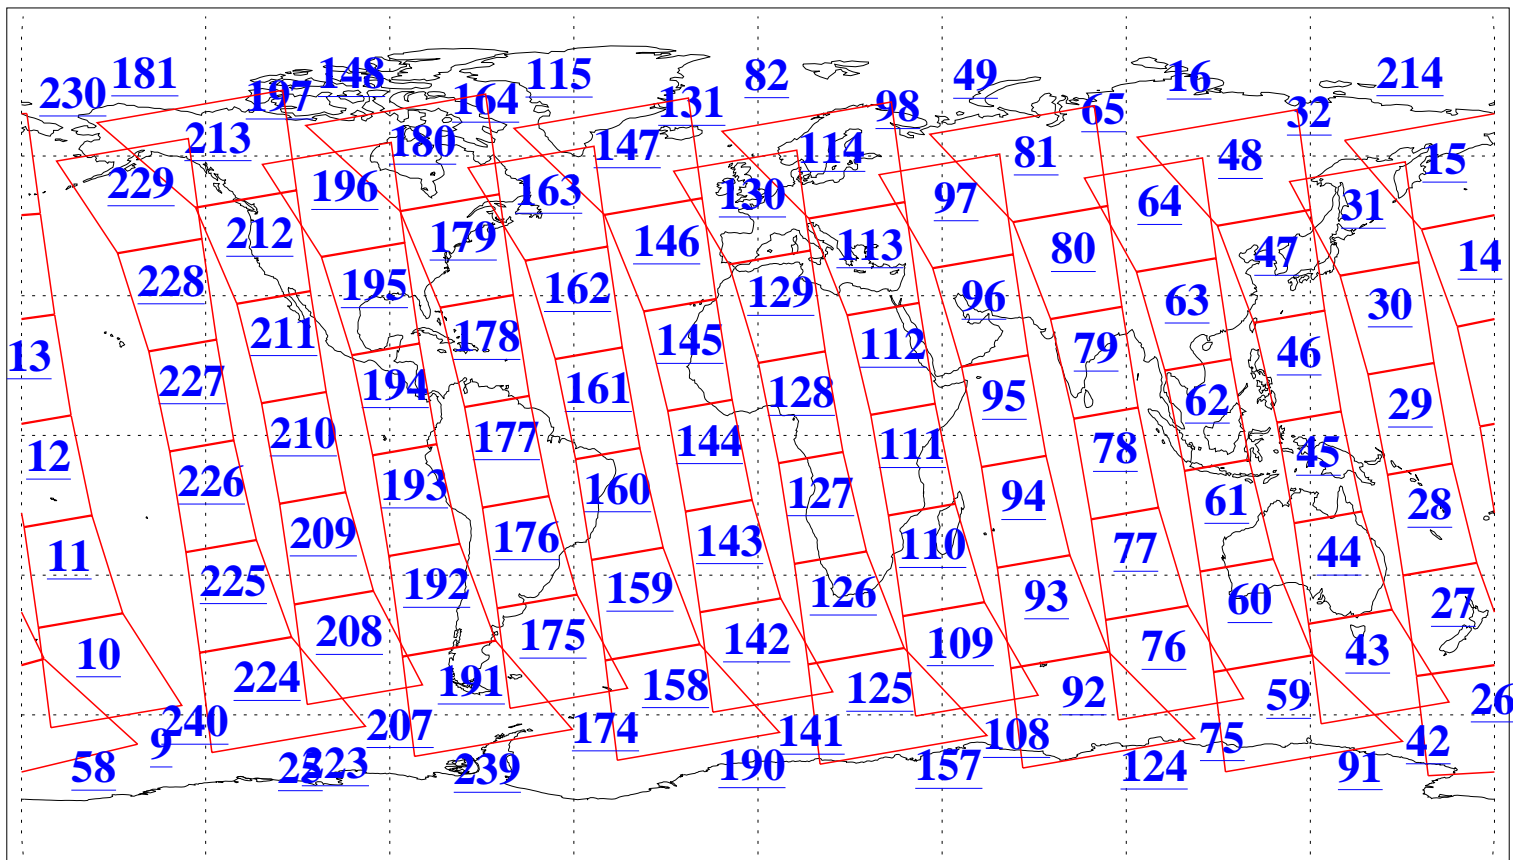

L1B Availability  
AMSU Granules: 240  
HSB Granules: 0  
AIRS Granules: 240

24 Mar 2018  
DoY 83  
Aqua Day 5803  
Granules: 1 to 120

Granules: 121 to 240

Legend: AMSU Available, HSB Available, AIRS Available

L1B Availability  
AMSU Granules: 240  
HSB Granules: 0  
AIRS Granules: 240

24 Mar 2018  
DoY 83  
Aqua Day 5803

Ascending Granules

Descending Granules

Legend: AMSU Available, HSB Available, AIRS Available

L1B Availability  
 AMSU Granules: 240  
 HSB Granules: 0  
 AIRS Granules: 240

24 Mar 2018  
 DoY 83  
 Aqua Day 5803

Northern Hemisphere Granules

Southern Hemisphere Granules

Legend: AMSU Available, HSB Available, AIRS Available