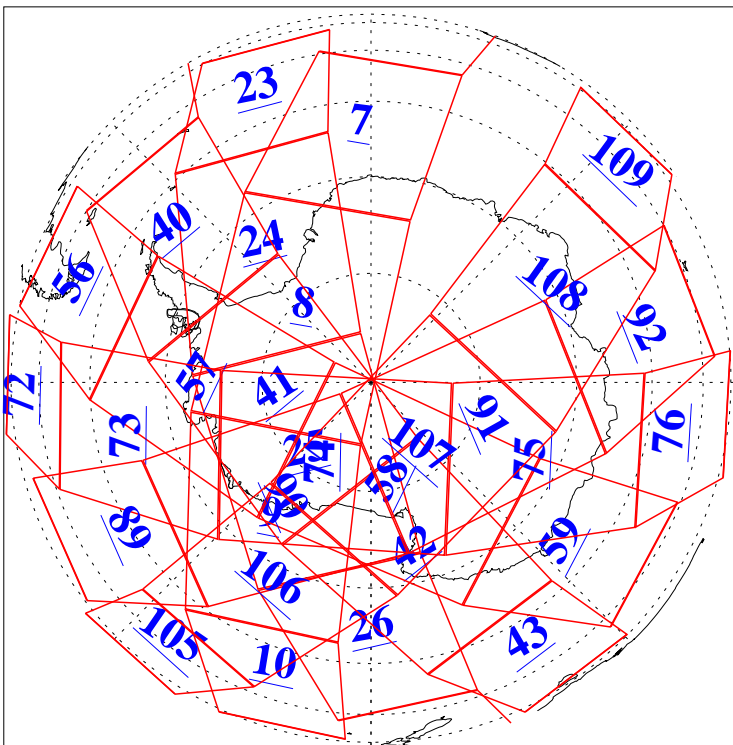

L1B Availability  
AMSU Granules: 240  
HSB Granules: 0  
AIRS Granules: 240

24 Mar 2018  
DoY 83  
Aqua Day 5803  
Granules: 1 to 120

Granules: 121 to 240

Legend: AMSU Available, HSB Available, AIRS Available

L1B Availability  
AMSU Granules: 240  
HSB Granules: 0  
AIRS Granules: 240

24 Mar 2018  
DoY 83  
Aqua Day 5803

Ascending Granules

Descending Granules

Legend: AMSU Available, HSB Available, AIRS Available

L1B Availability  
 AMSU Granules: 240  
 HSB Granules: 0  
 AIRS Granules: 240

24 Mar 2018  
 DoY 83  
 Aqua Day 5803

Northern Hemisphere Granules

Southern Hemisphere Granules

Legend: AMSU Available, HSB Available, AIRS Available