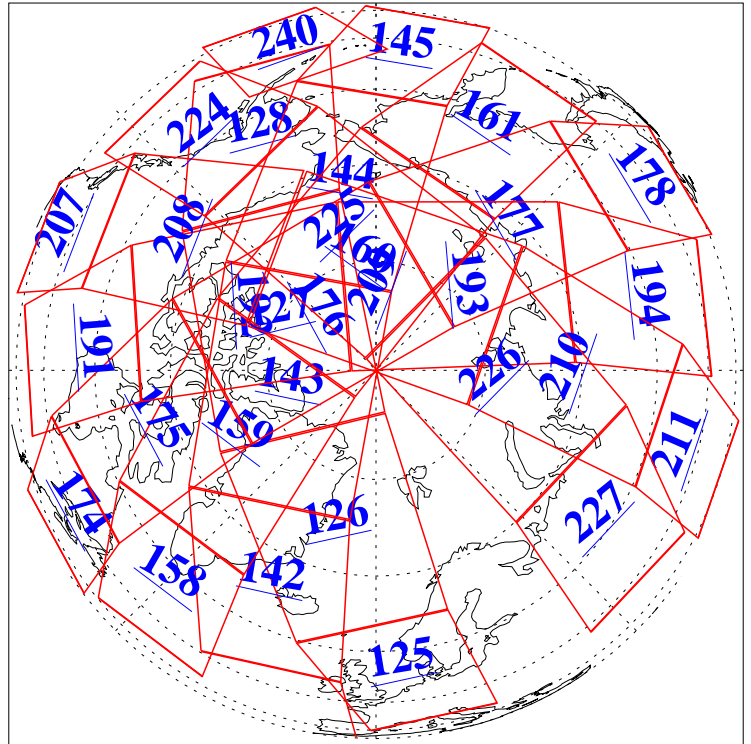

L1B Availability
AMSU Granules: 240
HSB Granules: 0
AIRS Granules: 240

21 Mar 2018
DoY 80
Aqua Day 5800
Granules: 1 to 120

Granules: 121 to 240

Legend: AMSU Available, HSB Available, AIRS Available

L1B Availability
AMSU Granules: 240
HSB Granules: 0
AIRS Granules: 240

21 Mar 2018
DoY 80
Aqua Day 5800

Ascending Granules

Descending Granules

Legend: AMSU Available, HSB Available, AIRS Available

L1B Availability
AMSU Granules: 240
HSB Granules: 0
AIRS Granules: 240

21 Mar 2018
DoY 80
Aqua Day 5800

Northern Hemisphere Granules

Southern Hemisphere Granules

Legend: AMSU Available, HSB Available, AIRS Available