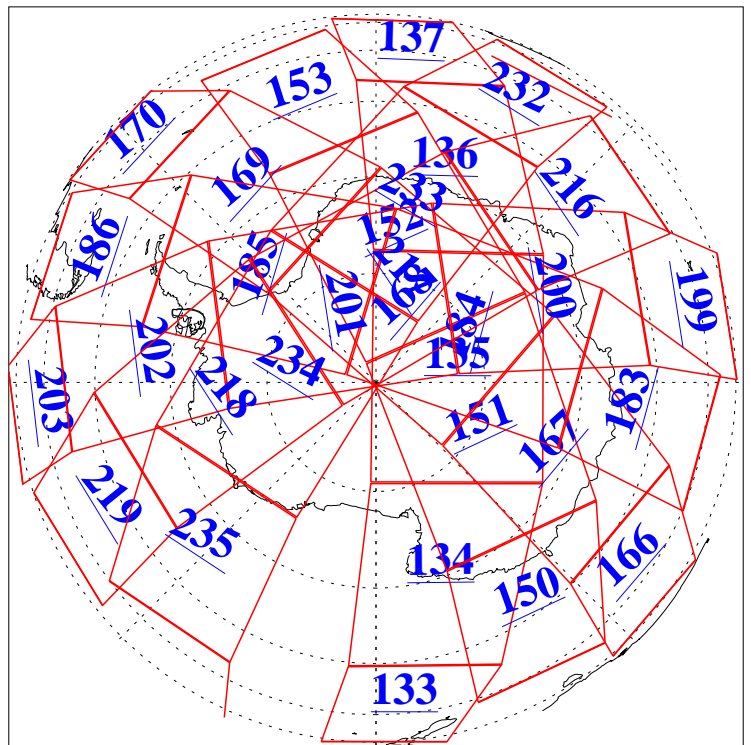

L1B Availability
AMSU Granules: 240
HSB Granules: 0
AIRS Granules: 240

21 Mar 2018
DoY 80
Aqua Day 5800
Granules: 1 to 120

Granules: 121 to 240

Legend: AMSU Available, HSB Available, AIRS Available

L1B Availability
AMSU Granules: 240
HSB Granules: 0
AIRS Granules: 240

21 Mar 2018
DoY 80
Aqua Day 5800

Ascending Granules

Descending Granules

Legend: AMSU Available, HSB Available, AIRS Available

L1B Availability
AMSU Granules: 240
HSB Granules: 0
AIRS Granules: 240

21 Mar 2018
DoY 80
Aqua Day 5800

Northern Hemisphere Granules

Southern Hemisphere Granules

Legend: AMSU Available, HSB Available, AIRS Available