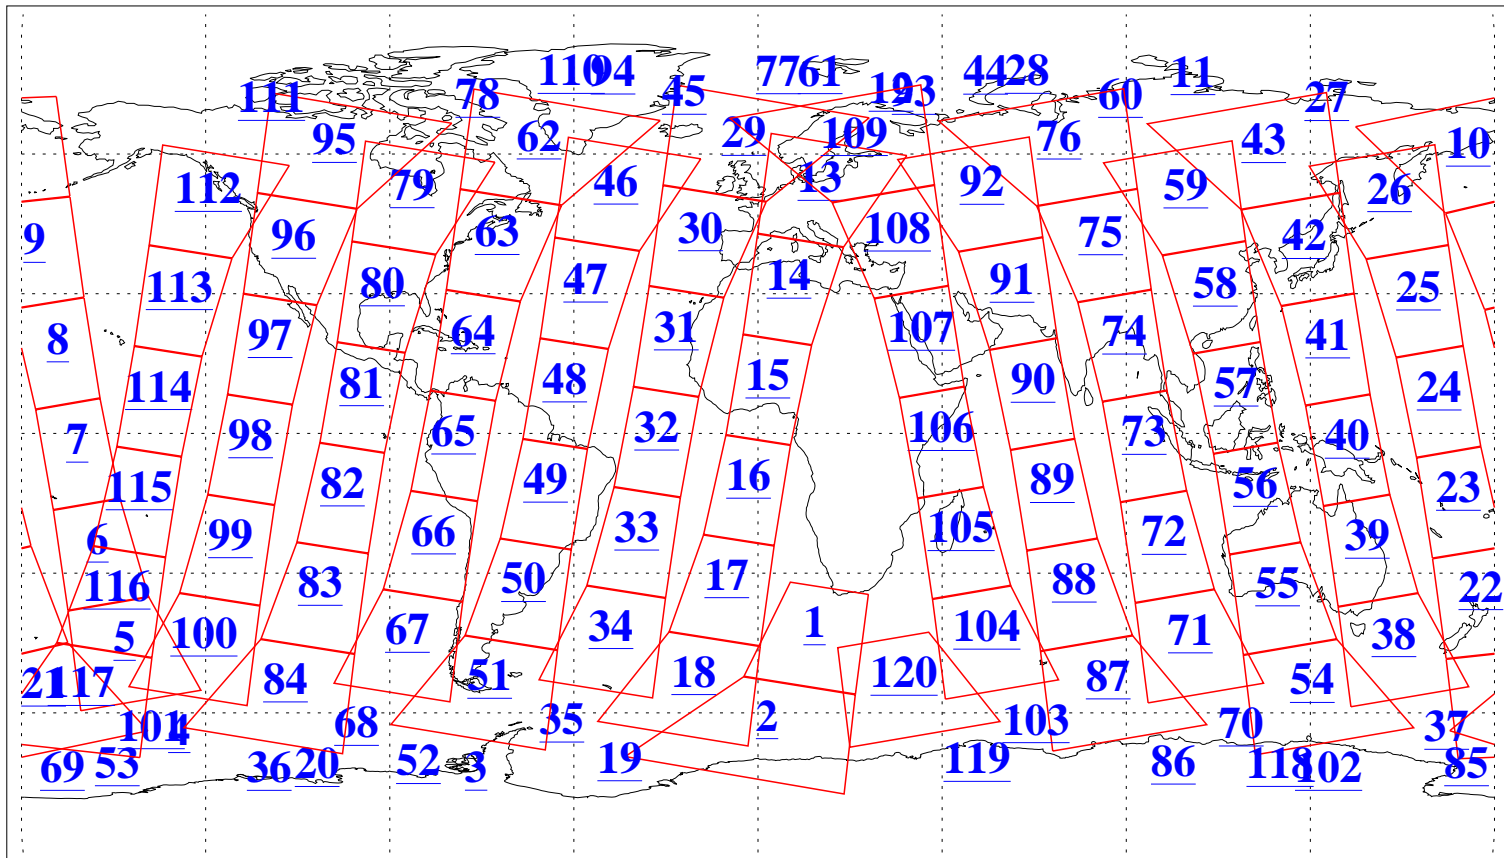

L1B Availability
AMSU Granules: 240
HSB Granules: 0
AIRS Granules: 240

21 Mar 2018
DoY 80
Aqua Day 5800
Granules: 1 to 120

Granules: 121 to 240

Legend: AMSU Available, HSB Available, AIRS Available

L1B Availability
AMSU Granules: 240
HSB Granules: 0
AIRS Granules: 240

21 Mar 2018
DoY 80
Aqua Day 5800

Ascending Granules

Descending Granules

Legend: AMSU Available, HSB Available, AIRS Available

L1B Availability
AMSU Granules: 240
HSB Granules: 0
AIRS Granules: 240

21 Mar 2018
DoY 80
Aqua Day 5800

Northern Hemisphere Granules

Southern Hemisphere Granules

Legend: AMSU Available, HSB Available, AIRS Available