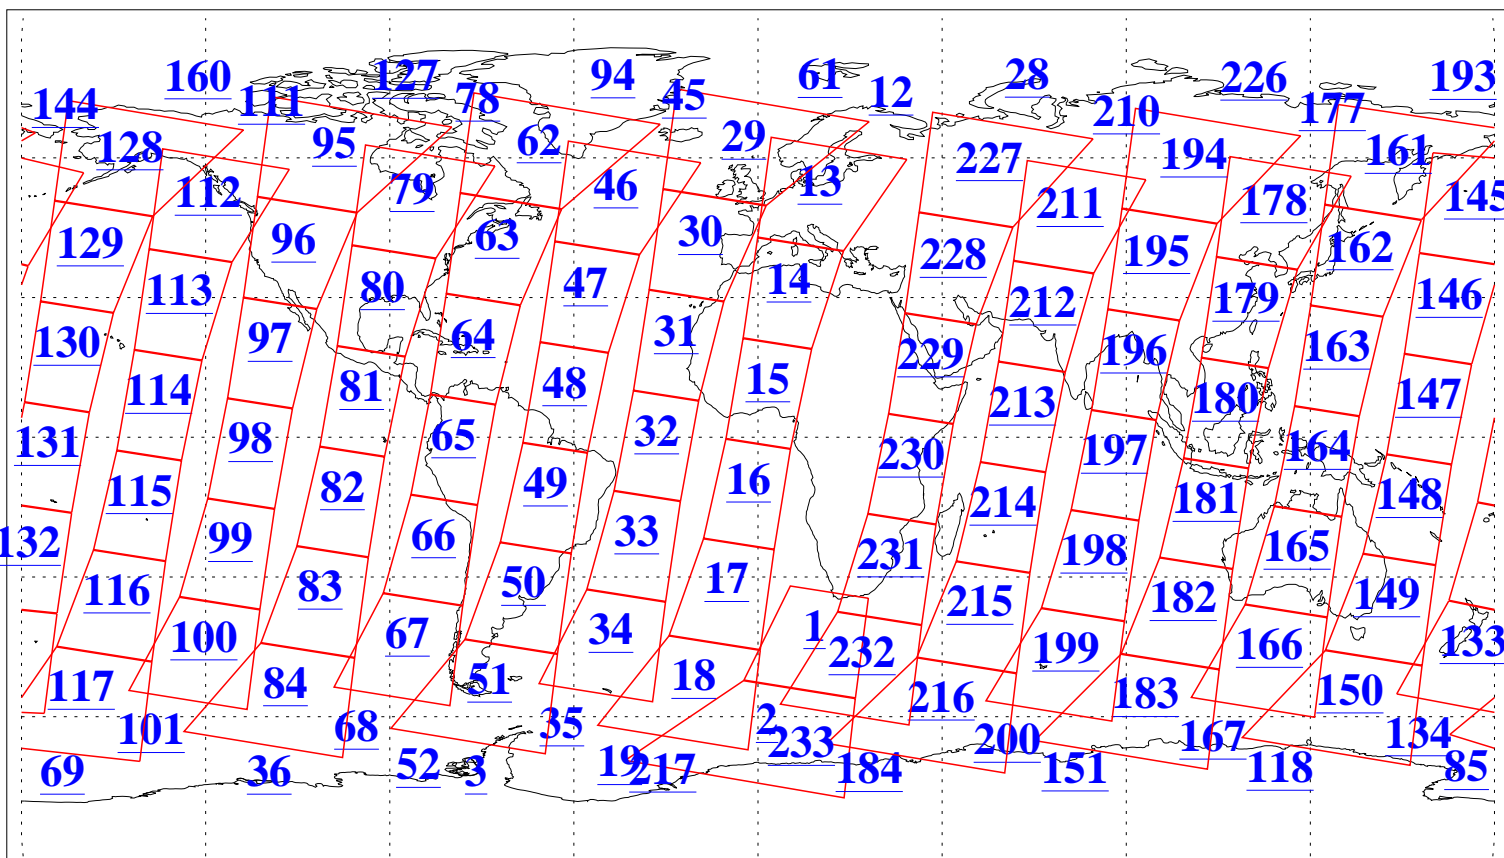

L1B Availability
AMSU Granules: 240
HSB Granules: 0
AIRS Granules: 240

21 Mar 2018
DoY 80
Aqua Day 5800
Granules: 1 to 120

Granules: 121 to 240

Legend: AMSU Available, HSB Available, AIRS Available

L1B Availability
AMSU Granules: 240
HSB Granules: 0
AIRS Granules: 240

21 Mar 2018
DoY 80
Aqua Day 5800

Ascending Granules

Descending Granules

Legend: AMSU Available, HSB Available, AIRS Available

L1B Availability
AMSU Granules: 240
HSB Granules: 0
AIRS Granules: 240

21 Mar 2018
DoY 80
Aqua Day 5800

Northern Hemisphere Granules

Southern Hemisphere Granules

Legend: AMSU Available, HSB Available, AIRS Available