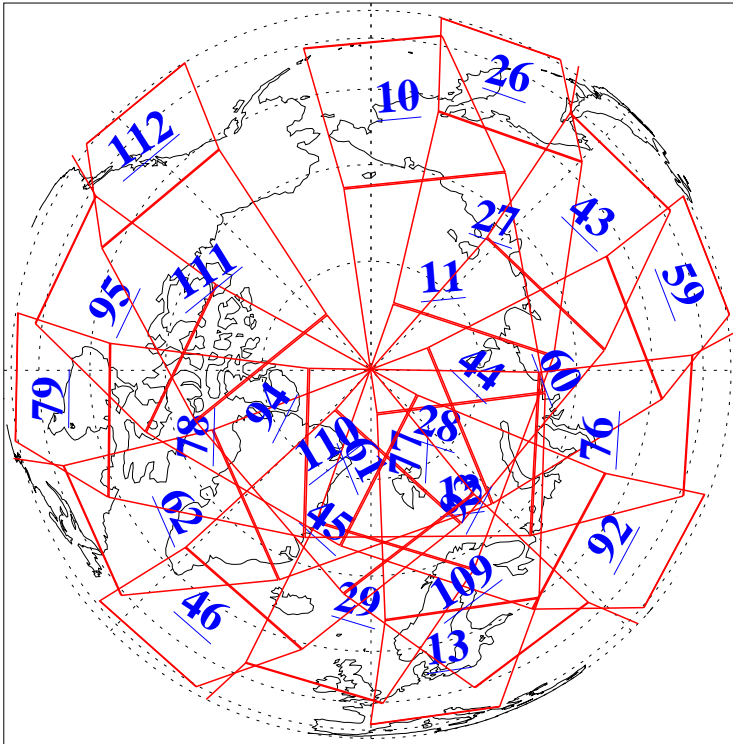

L1B Availability
AMSU Granules: 240
HSB Granules: 0
AIRS Granules: 240

21 Mar 2018
DoY 80
Aqua Day 5800
Granules: 1 to 120

Granules: 121 to 240

Legend: AMSU Available, HSB Available, AIRS Available

L1B Availability
AMSU Granules: 240
HSB Granules: 0
AIRS Granules: 240

21 Mar 2018
DoY 80
Aqua Day 5800

Ascending Granules

Descending Granules

Legend: AMSU Available, HSB Available, AIRS Available

L1B Availability
AMSU Granules: 240
HSB Granules: 0
AIRS Granules: 240

21 Mar 2018
DoY 80
Aqua Day 5800

Northern Hemisphere Granules

Southern Hemisphere Granules

Legend: AMSU Available, HSB Available, AIRS Available