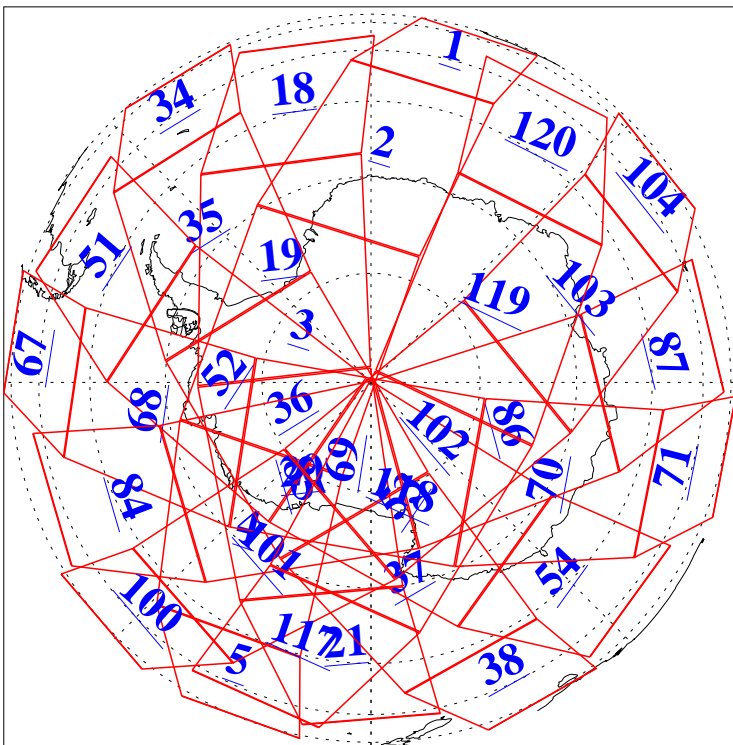

L1B Availability
AMSU Granules: 240
HSB Granules: 0
AIRS Granules: 240

21 Mar 2018
DoY 80
Aqua Day 5800
Granules: 1 to 120

Granules: 121 to 240

Legend: AMSU Available, HSB Available, AIRS Available

L1B Availability
AMSU Granules: 240
HSB Granules: 0
AIRS Granules: 240

21 Mar 2018
DoY 80
Aqua Day 5800

Ascending Granules

Descending Granules

Legend: AMSU Available, HSB Available, AIRS Available

L1B Availability
AMSU Granules: 240
HSB Granules: 0
AIRS Granules: 240

21 Mar 2018
DoY 80
Aqua Day 5800

Northern Hemisphere Granules

Southern Hemisphere Granules

Legend: AMSU Available, HSB Available, AIRS Available