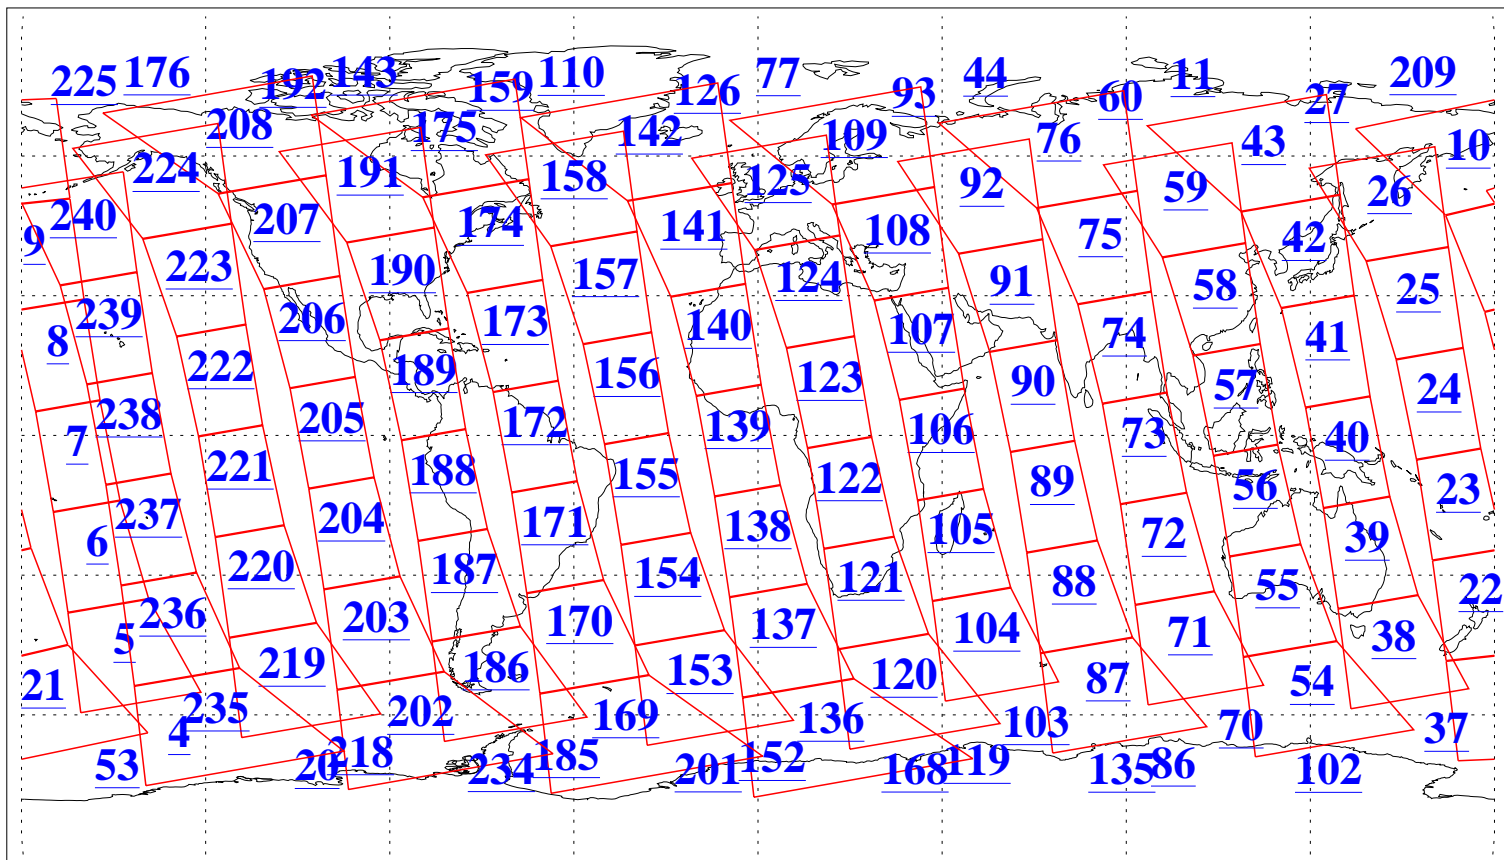

L1B Availability
AMSU Granules: 240
HSB Granules: 0
AIRS Granules: 240

21 Mar 2018
DoY 80
Aqua Day 5800
Granules: 1 to 120

Granules: 121 to 240

Legend: AMSU Available, HSB Available, AIRS Available

L1B Availability
AMSU Granules: 240
HSB Granules: 0
AIRS Granules: 240

21 Mar 2018
DoY 80
Aqua Day 5800

Ascending Granules

Descending Granules

Legend: AMSU Available, HSB Available, AIRS Available

L1B Availability
AMSU Granules: 240
HSB Granules: 0
AIRS Granules: 240

21 Mar 2018
DoY 80
Aqua Day 5800

Northern Hemisphere Granules

Southern Hemisphere Granules

Legend: AMSU Available, HSB Available, AIRS Available