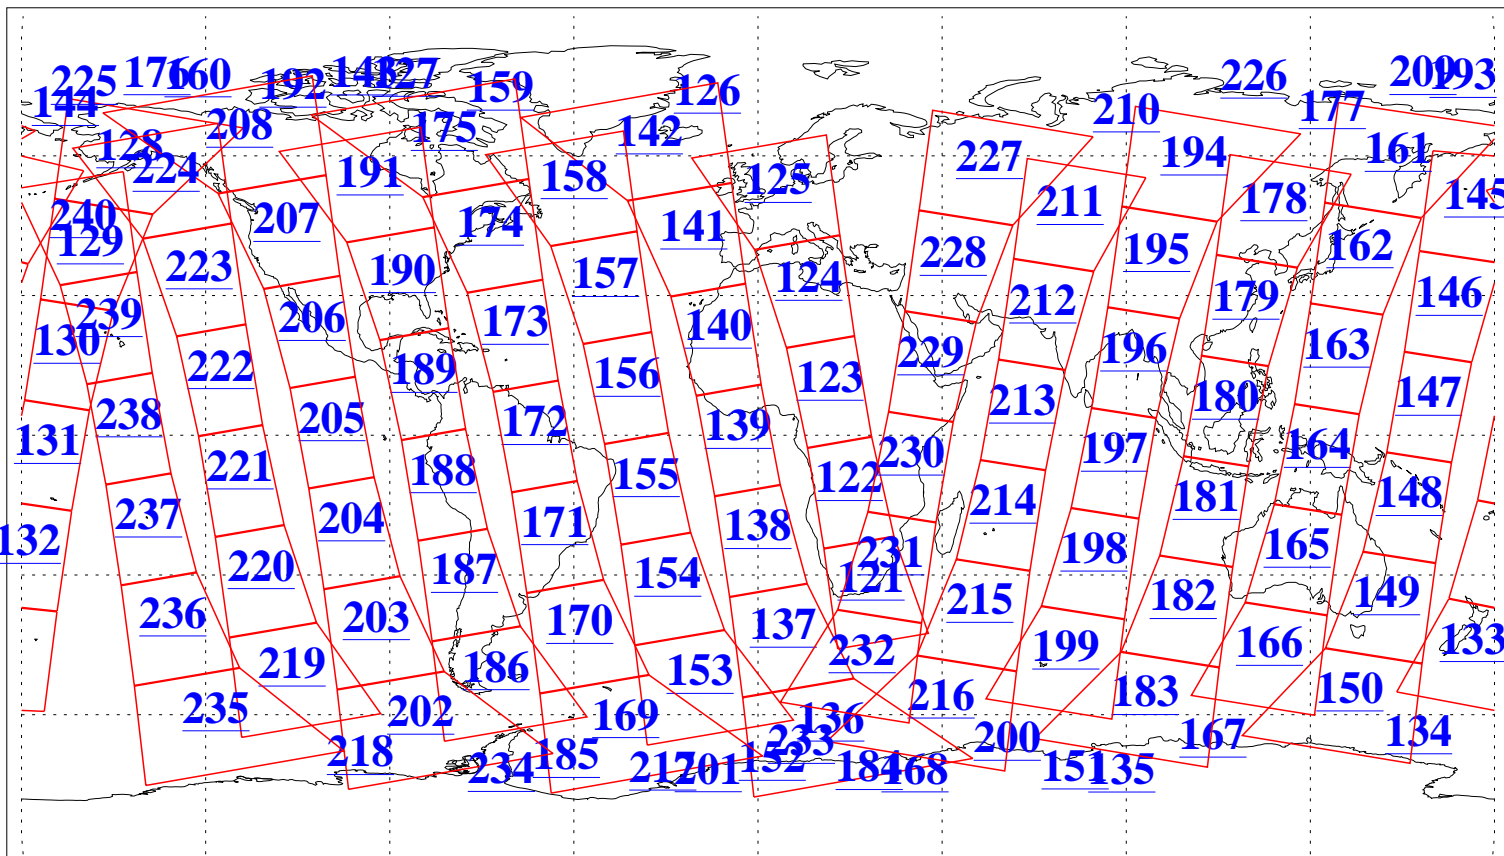

L1B Availability
AMSU Granules: 240
HSB Granules: 0
AIRS Granules: 240

21 Mar 2018
DoY 80
Aqua Day 5800
Granules: 1 to 120

Granules: 121 to 240

Legend: AMSU Available, HSB Available, AIRS Available

L1B Availability
AMSU Granules: 240
HSB Granules: 0
AIRS Granules: 240

21 Mar 2018
DoY 80
Aqua Day 5800

Ascending Granules

Descending Granules

Legend: AMSU Available, HSB Available, AIRS Available

L1B Availability
AMSU Granules: 240
HSB Granules: 0
AIRS Granules: 240

21 Mar 2018
DoY 80
Aqua Day 5800

Northern Hemisphere Granules

Southern Hemisphere Granules

Legend: AMSU Available, HSB Available, AIRS Available