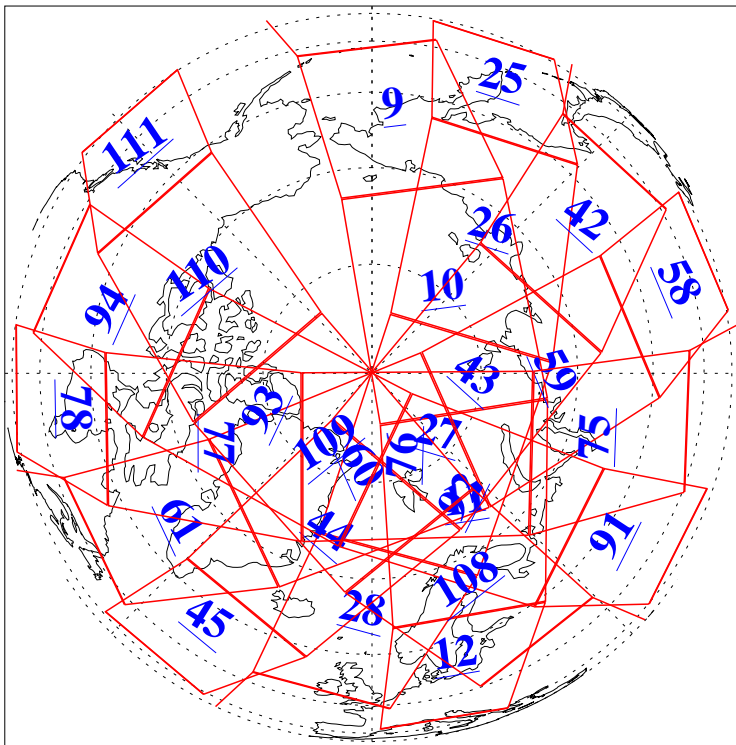

L1B Availability  
AMSU Granules: 240  
HSB Granules: 0  
AIRS Granules: 240

14 Mar 2018  
DoY 73  
Aqua Day 5793  
Granules: 1 to 120

Granules: 121 to 240

Legend: AMSU Available, HSB Available, AIRS Available

L1B Availability  
AMSU Granules: 240  
HSB Granules: 0  
AIRS Granules: 240

14 Mar 2018  
DoY 73  
Aqua Day 5793

Ascending Granules

Descending Granules

Legend: AMSU Available, HSB Available, AIRS Available

### Northern Hemisphere Granules