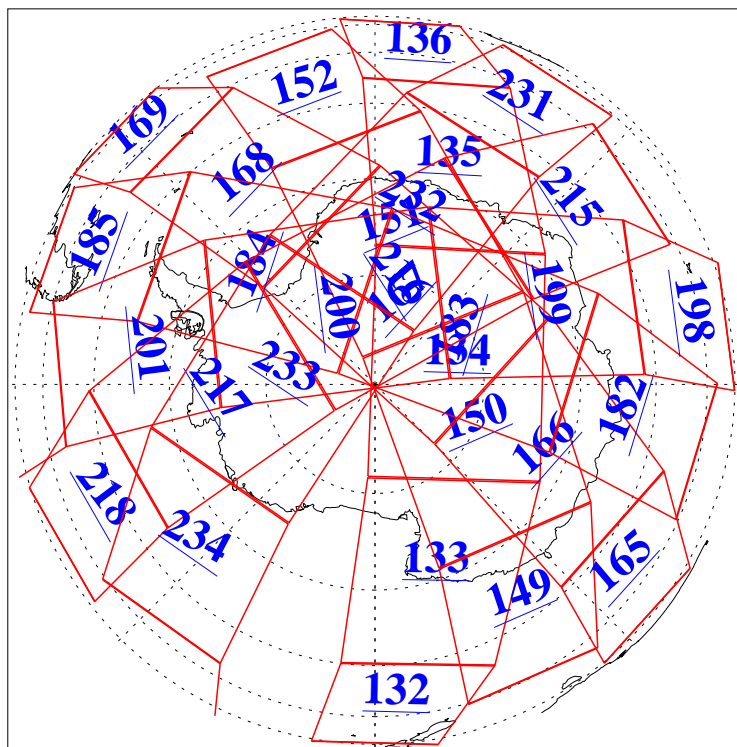

Legend: AMSU Available, HSB Available, AIRS Available