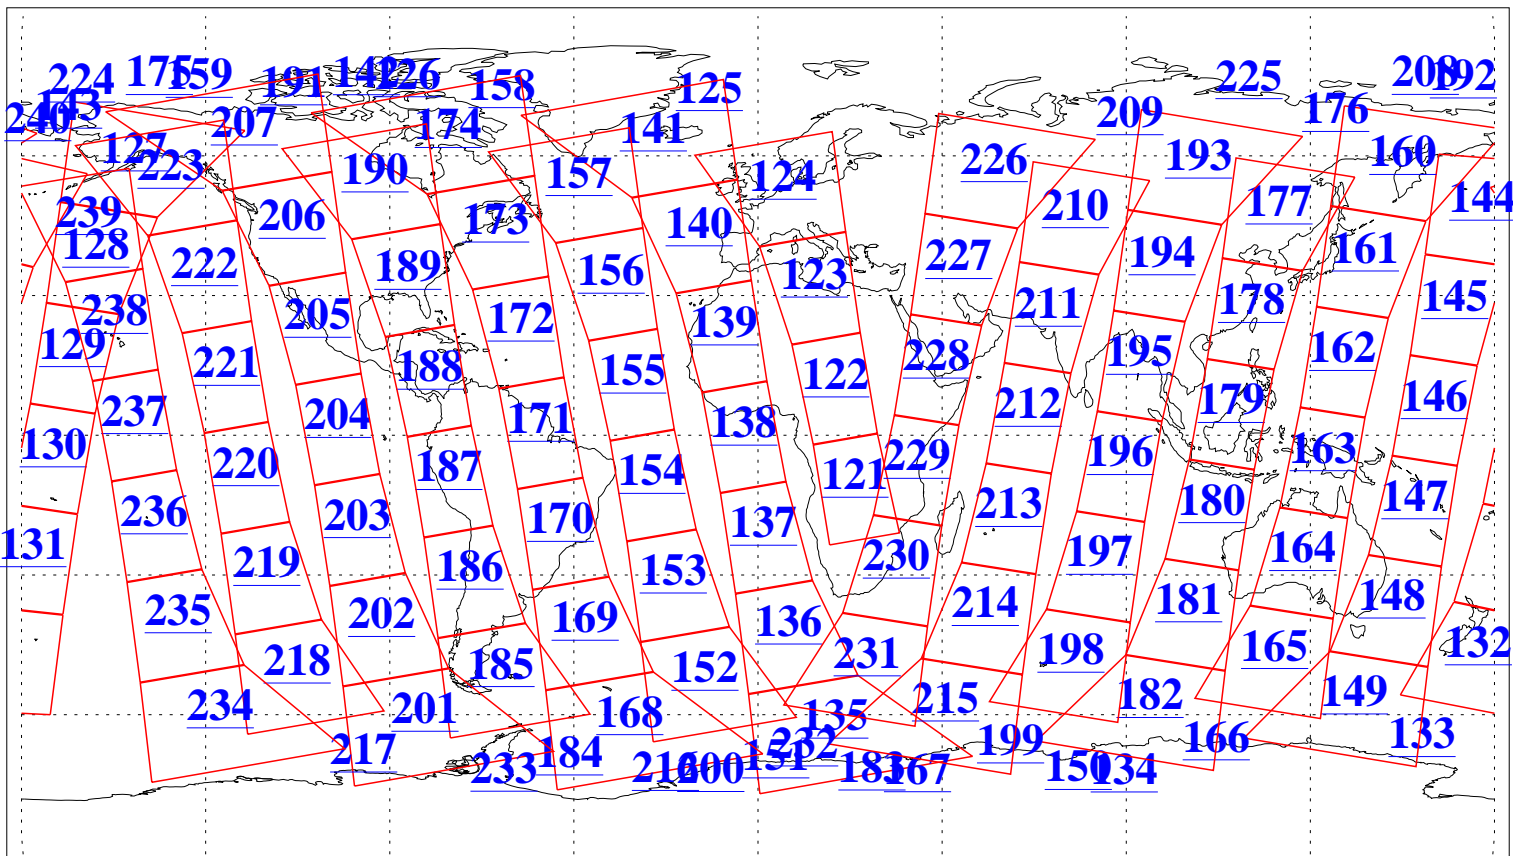

L1B Availability  
AMSU Granules: 240  
HSB Granules: 0  
AIRS Granules: 240

14 Mar 2018  
DoY 73  
Aqua Day 5793  
Granules: 1 to 120

Granules: 121 to 240

Legend: AMSU Available, HSB Available, AIRS Available

L1B Availability  
AMSU Granules: 240  
HSB Granules: 0  
AIRS Granules: 240

14 Mar 2018  
DoY 73  
Aqua Day 5793

Ascending Granules

Descending Granules

Legend: AMSU Available, HSB Available, AIRS Available