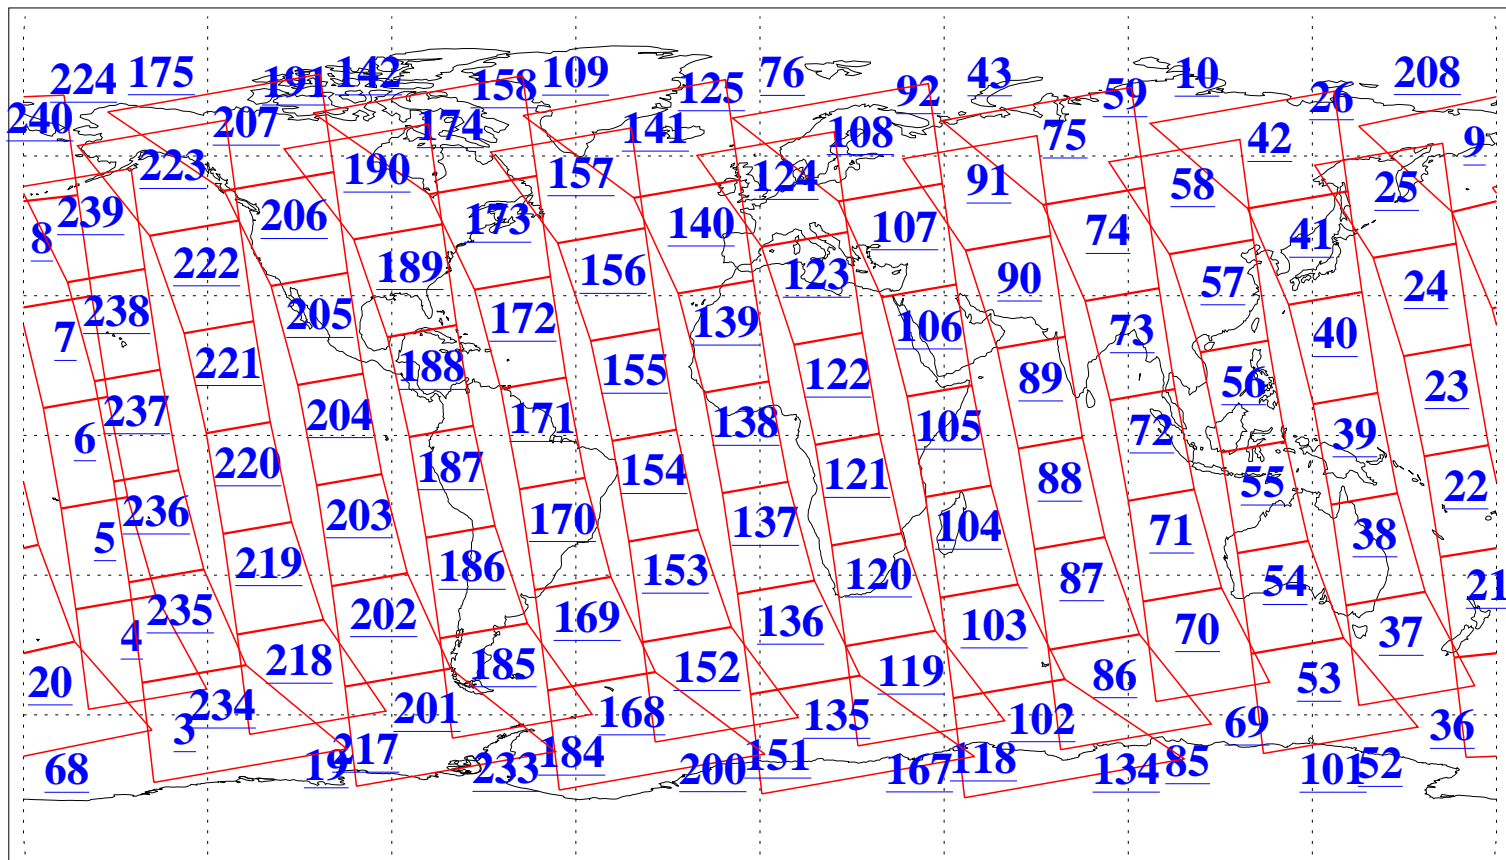

L1B Availability  
AMSU Granules: 240  
HSB Granules: 0  
AIRS Granules: 240

14 Mar 2018  
DoY 73  
Aqua Day 5793  
Granules: 1 to 120

Granules: 121 to 240

Legend: AMSU Available, HSB Available, AIRS Available

L1B Availability  
AMSU Granules: 240  
HSB Granules: 0  
AIRS Granules: 240

14 Mar 2018  
DoY 73  
Aqua Day 5793

Ascending Granules

Descending Granules

Legend: AMSU Available, HSB Available, AIRS Available