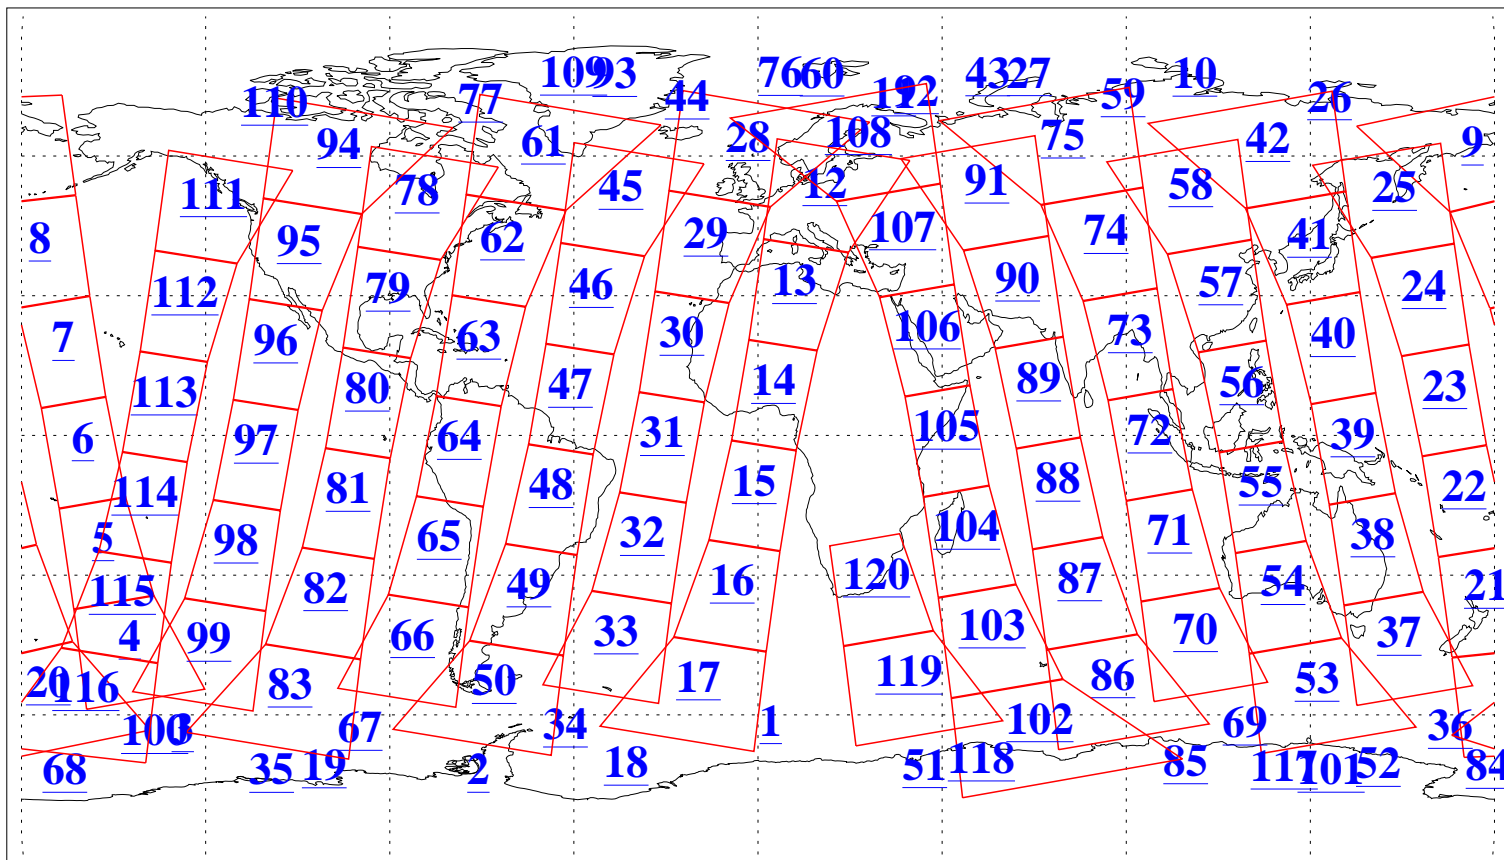

L1B Availability  
AMSU Granules: 240  
HSB Granules: 0  
AIRS Granules: 240

14 Mar 2018  
DoY 73  
Aqua Day 5793  
Granules: 1 to 120

Granules: 121 to 240

Legend: AMSU Available, HSB Available, AIRS Available

L1B Availability  
AMSU Granules: 240  
HSB Granules: 0  
AIRS Granules: 240

14 Mar 2018  
DoY 73  
Aqua Day 5793

Ascending Granules

Descending Granules

Legend: AMSU Available, HSB Available, AIRS Available