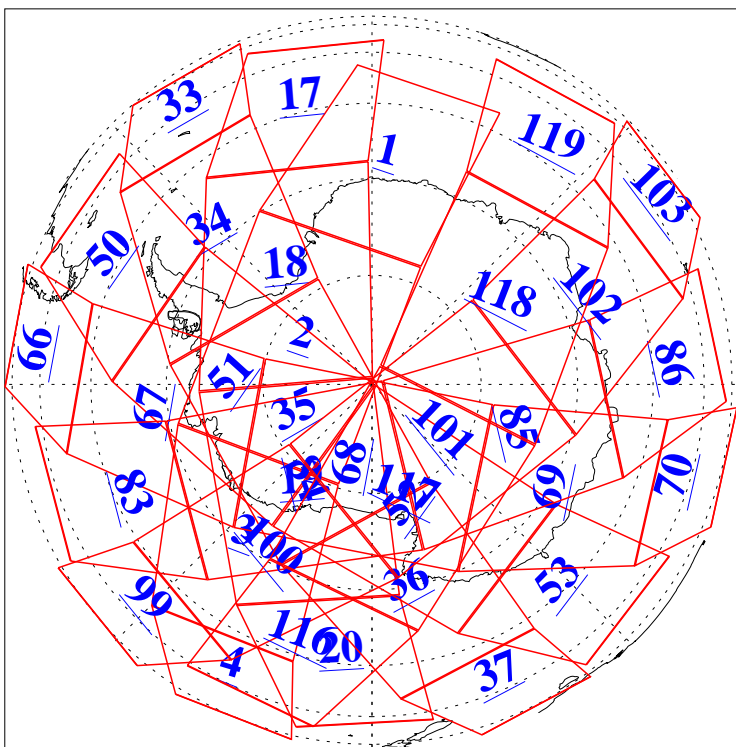

Legend: AMSU Available, HSB Available, AIRS Available