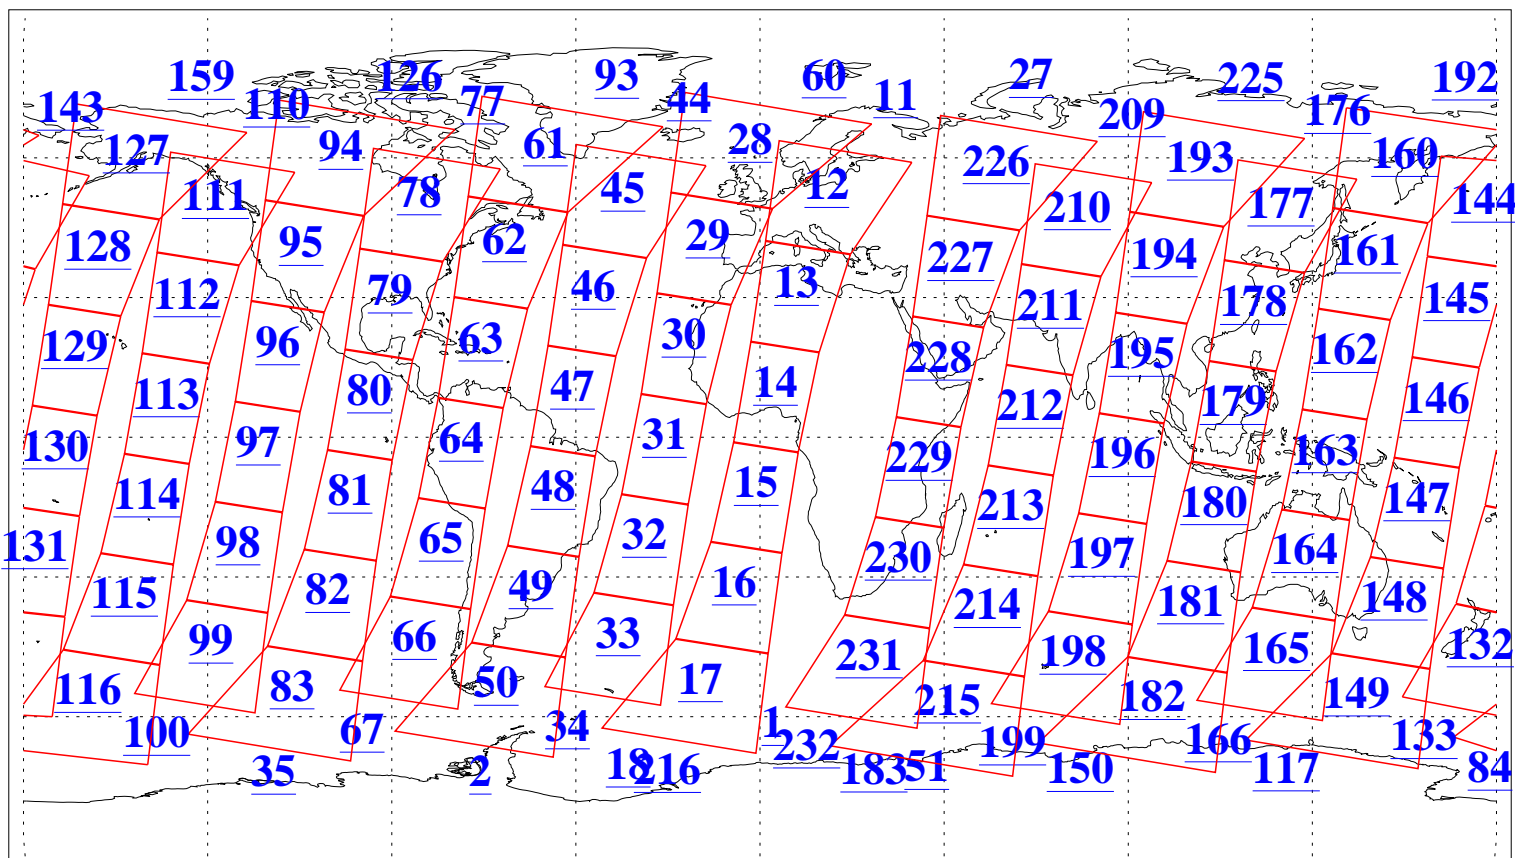

L1B Availability  
AMSU Granules: 240  
HSB Granules: 0  
AIRS Granules: 240

14 Mar 2018  
DoY 73  
Aqua Day 5793  
Granules: 1 to 120

Granules: 121 to 240

Legend: AMSU Available, HSB Available, AIRS Available

L1B Availability  
AMSU Granules: 240  
HSB Granules: 0  
AIRS Granules: 240

14 Mar 2018  
DoY 73  
Aqua Day 5793

Ascending Granules

Descending Granules

Legend: AMSU Available, HSB Available, AIRS Available