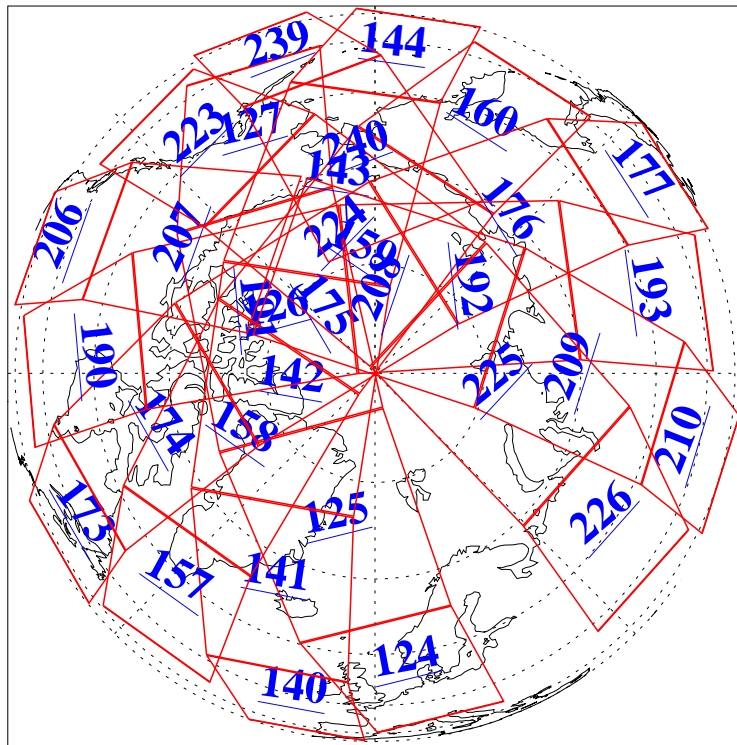

L1B Availability  
AMSU Granules: 240  
HSB Granules: 0  
AIRS Granules: 240

14 Mar 2018  
DoY 73  
Aqua Day 5793  
Granules: 1 to 120

Granules: 121 to 240

Legend: AMSU Available, HSB Available, AIRS Available

L1B Availability  
AMSU Granules: 240  
HSB Granules: 0  
AIRS Granules: 240

14 Mar 2018  
DoY 73  
Aqua Day 5793

Ascending Granules

Descending Granules

Legend: AMSU Available, HSB Available, AIRS Available

### Northern Hemisphere Granules