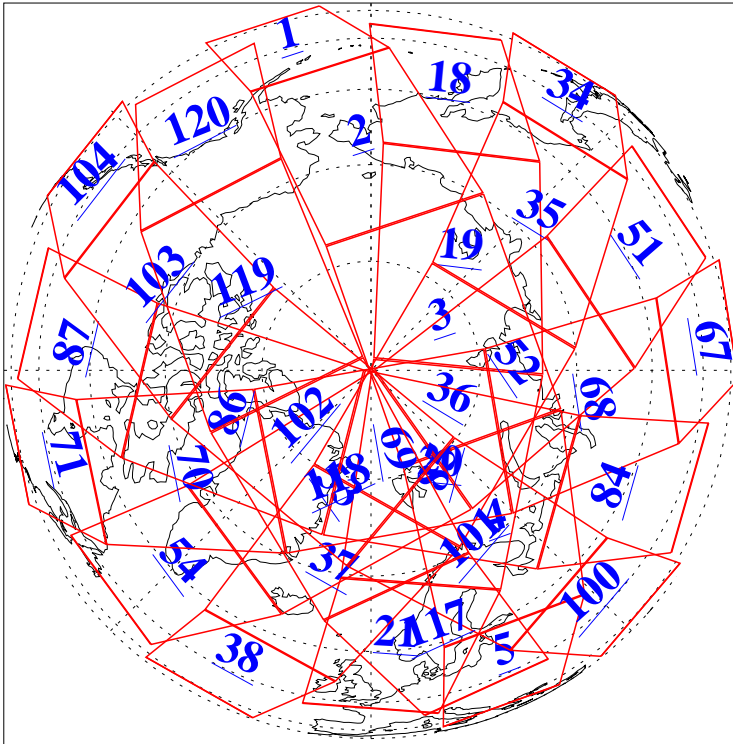

L1B Availability
AMSU Granules: 240
HSB Granules: 0
AIRS Granules: 240

13 Mar 2018
DoY 72
Aqua Day 5792
Granules: 1 to 120

Granules: 121 to 240

Legend: AMSU Available, HSB Available, AIRS Available

L1B Availability
AMSU Granules: 240
HSB Granules: 0
AIRS Granules: 240

13 Mar 2018
DoY 72
Aqua Day 5792

Ascending Granules

Descending Granules

Legend: AMSU Available, HSB Available, AIRS Available

L1B Availability
 AMSU Granules: 240
 HSB Granules: 0
 AIRS Granules: 240

13 Mar 2018
 DoY 72
 Aqua Day 5792

Northern Hemisphere Granules

Southern Hemisphere Granules

Legend: AMSU Available, HSB Available, AIRS Available