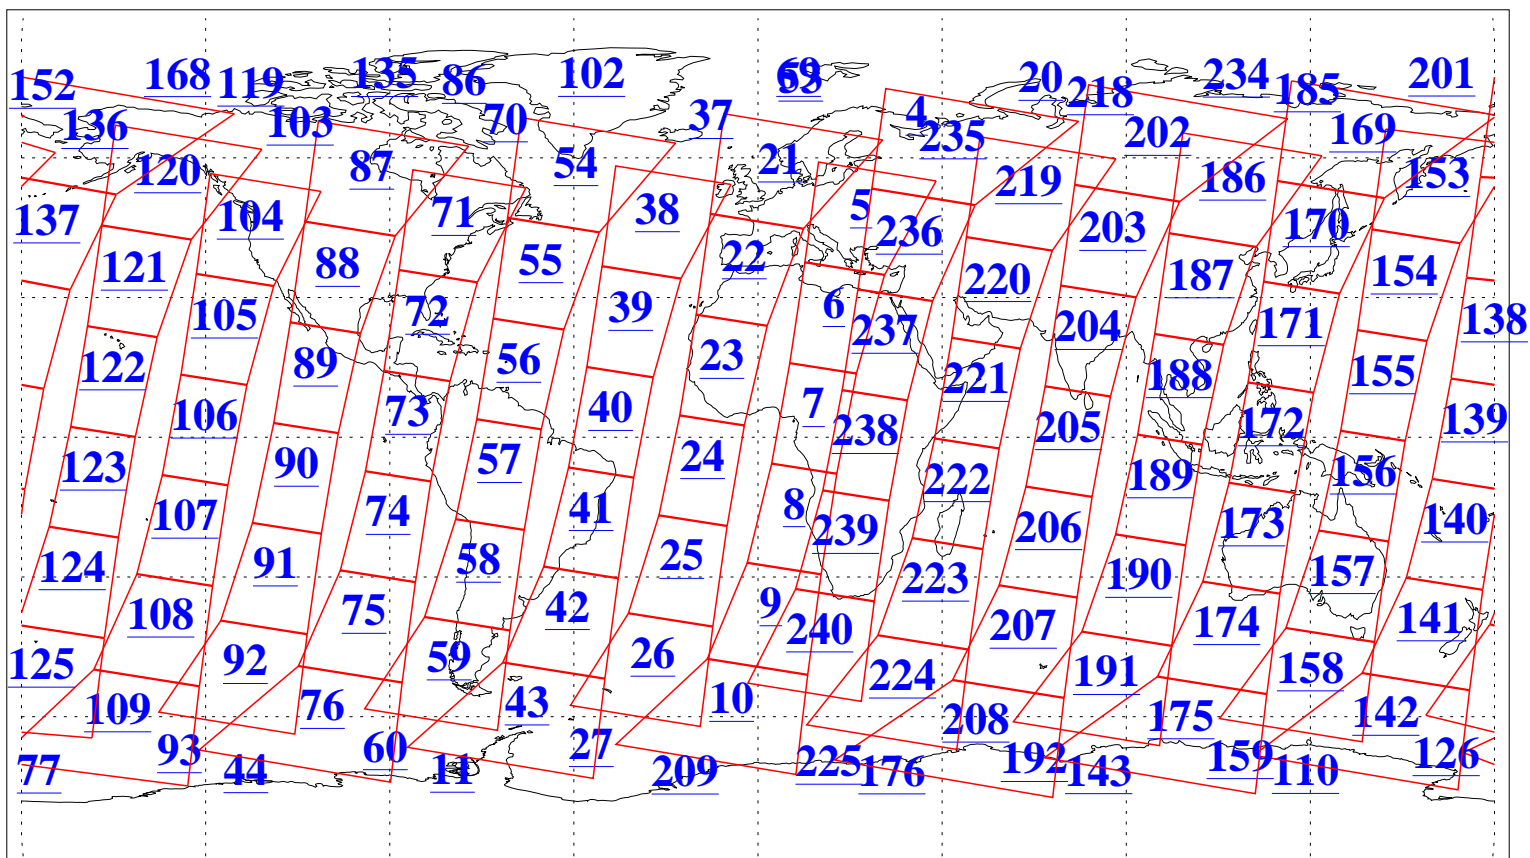

L1B Availability
AMSU Granules: 240
HSB Granules: 0
AIRS Granules: 240

13 Mar 2018
DoY 72
Aqua Day 5792
Granules: 1 to 120

Granules: 121 to 240

Legend: AMSU Available, HSB Available, AIRS Available

L1B Availability
AMSU Granules: 240
HSB Granules: 0
AIRS Granules: 240

13 Mar 2018
DoY 72
Aqua Day 5792

Ascending Granules

Descending Granules

Legend: AMSU Available, HSB Available, AIRS Available

L1B Availability
 AMSU Granules: 240
 HSB Granules: 0
 AIRS Granules: 240

13 Mar 2018
 DoY 72
 Aqua Day 5792

Northern Hemisphere Granules

Southern Hemisphere Granules

Legend: AMSU Available, HSB Available, AIRS Available