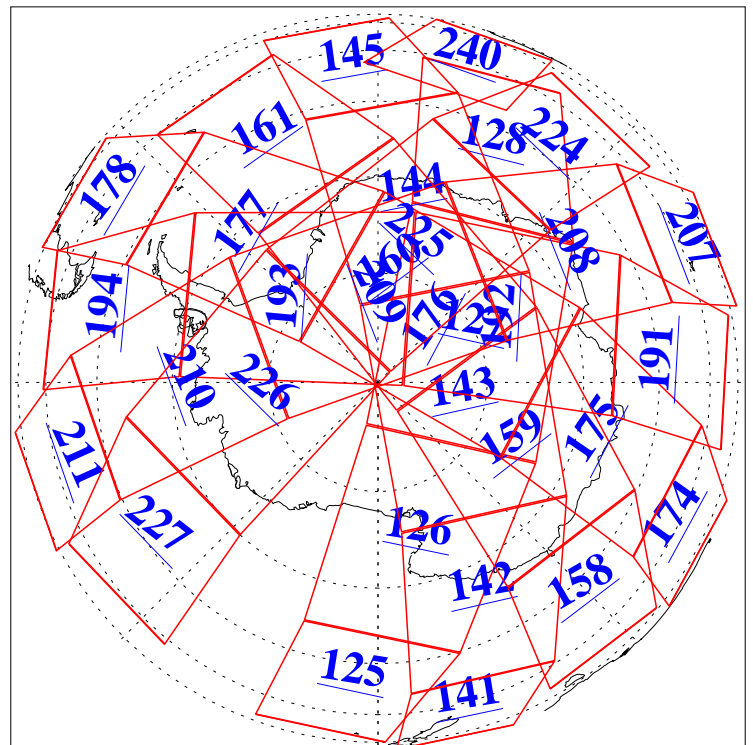

L1B Availability
AMSU Granules: 240
HSB Granules: 0
AIRS Granules: 240

13 Mar 2018
DoY 72
Aqua Day 5792
Granules: 1 to 120

Granules: 121 to 240

Legend: AMSU Available, HSB Available, AIRS Available

L1B Availability
AMSU Granules: 240
HSB Granules: 0
AIRS Granules: 240

13 Mar 2018
DoY 72
Aqua Day 5792

Ascending Granules

Descending Granules

Legend: AMSU Available, HSB Available, AIRS Available

L1B Availability
 AMSU Granules: 240
 HSB Granules: 0
 AIRS Granules: 240

13 Mar 2018
 DoY 72
 Aqua Day 5792

Northern Hemisphere Granules

Southern Hemisphere Granules

Legend: AMSU Available, HSB Available, AIRS Available