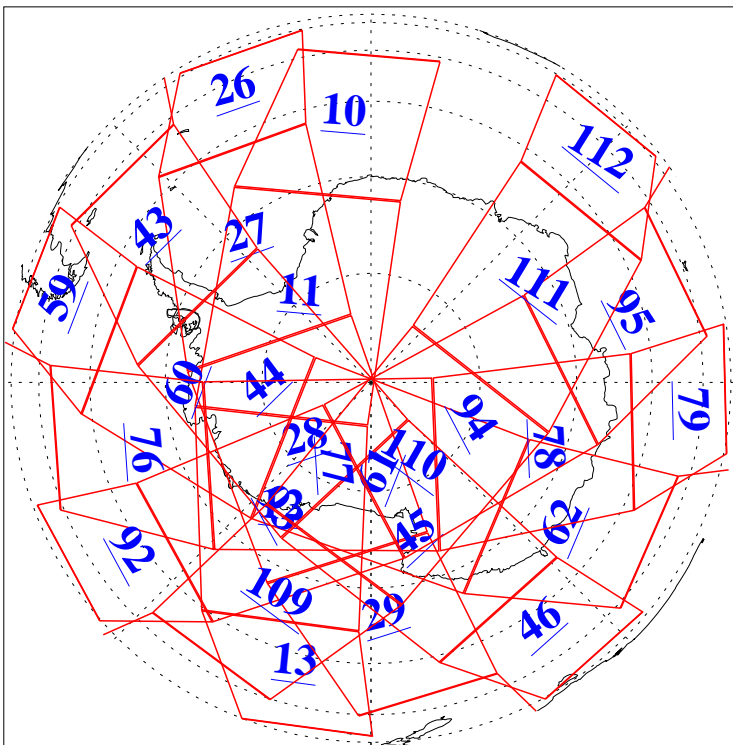

L1B Availability
AMSU Granules: 240
HSB Granules: 0
AIRS Granules: 240

13 Mar 2018
DoY 72
Aqua Day 5792
Granules: 1 to 120

Granules: 121 to 240

Legend: AMSU Available, HSB Available, AIRS Available

L1B Availability
AMSU Granules: 240
HSB Granules: 0
AIRS Granules: 240

13 Mar 2018
DoY 72
Aqua Day 5792

Ascending Granules

Descending Granules

Legend: AMSU Available, HSB Available, AIRS Available

L1B Availability
 AMSU Granules: 240
 HSB Granules: 0
 AIRS Granules: 240

13 Mar 2018
 DoY 72
 Aqua Day 5792

Northern Hemisphere Granules

Southern Hemisphere Granules

Legend: AMSU Available, HSB Available, AIRS Available