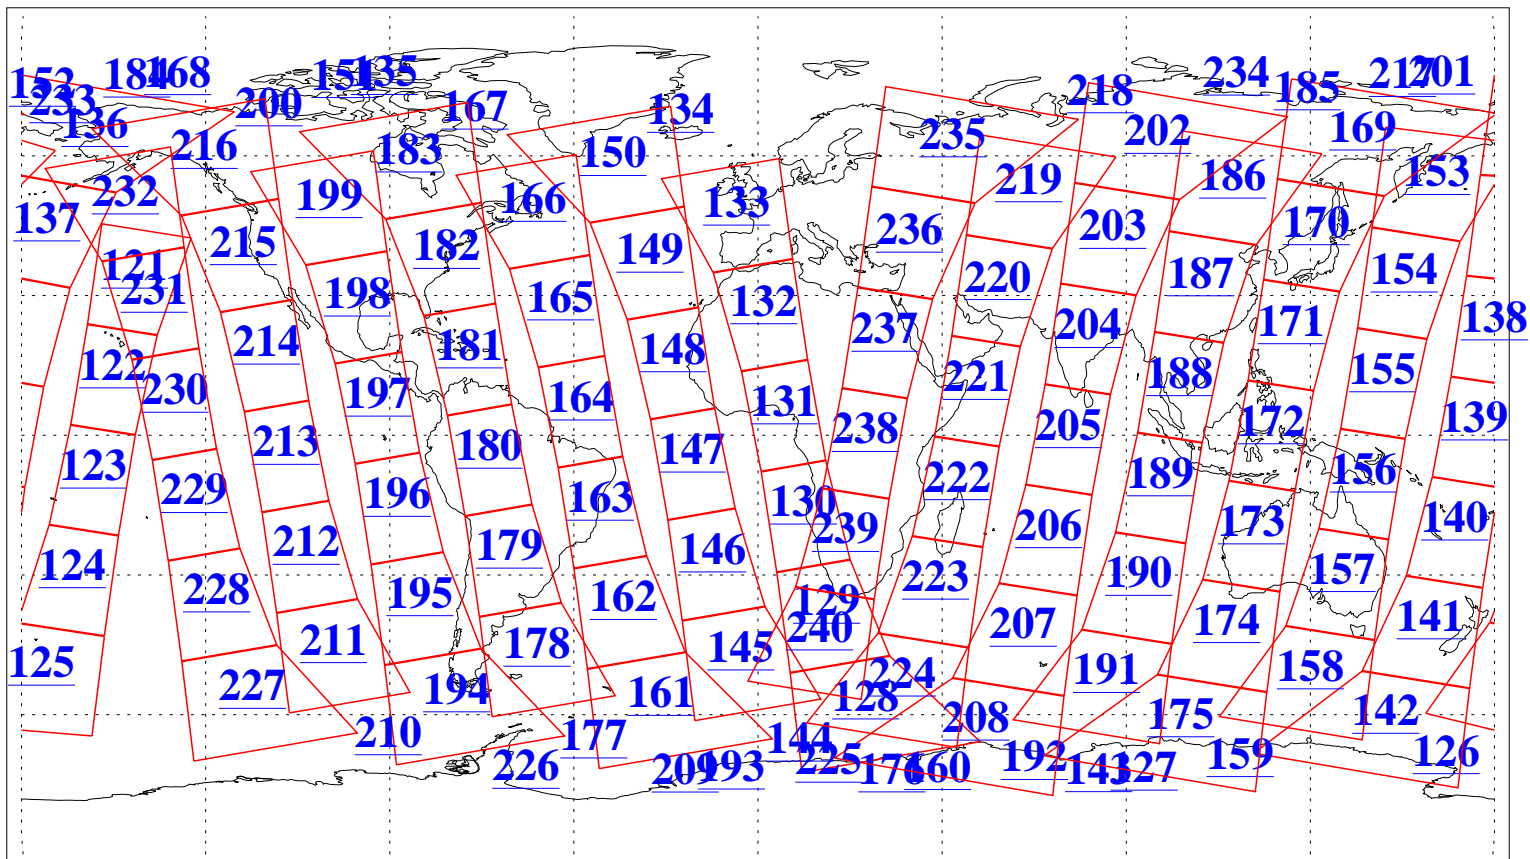

L1B Availability
AMSU Granules: 240
HSB Granules: 0
AIRS Granules: 240

13 Mar 2018
DoY 72
Aqua Day 5792
Granules: 1 to 120

Granules: 121 to 240

Legend: AMSU Available, HSB Available, AIRS Available

L1B Availability
AMSU Granules: 240
HSB Granules: 0
AIRS Granules: 240

13 Mar 2018
DoY 72
Aqua Day 5792

Ascending Granules

Descending Granules

Legend: AMSU Available, HSB Available, AIRS Available

L1B Availability
 AMSU Granules: 240
 HSB Granules: 0
 AIRS Granules: 240

13 Mar 2018
 DoY 72
 Aqua Day 5792

Northern Hemisphere Granules

Southern Hemisphere Granules

Legend: AMSU Available, HSB Available, AIRS Available