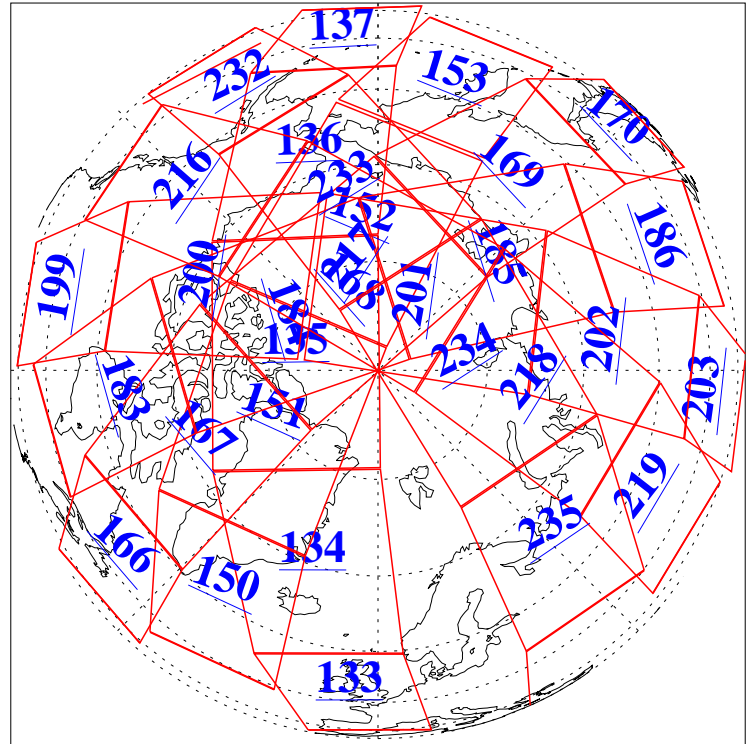

13 Mar 2018
DoY 72
Aqua Day 5792

Ascending Granules

Descending Granules

Legend: AMSU Available, HSB Available, AIRS Available

L1B Availability
 AMSU Granules: 240
 HSB Granules: 0
 AIRS Granules: 240

13 Mar 2018
 DoY 72
 Aqua Day 5792

Northern Hemisphere Granules

Southern Hemisphere Granules

Legend: AMSU Available, HSB Available, AIRS Available