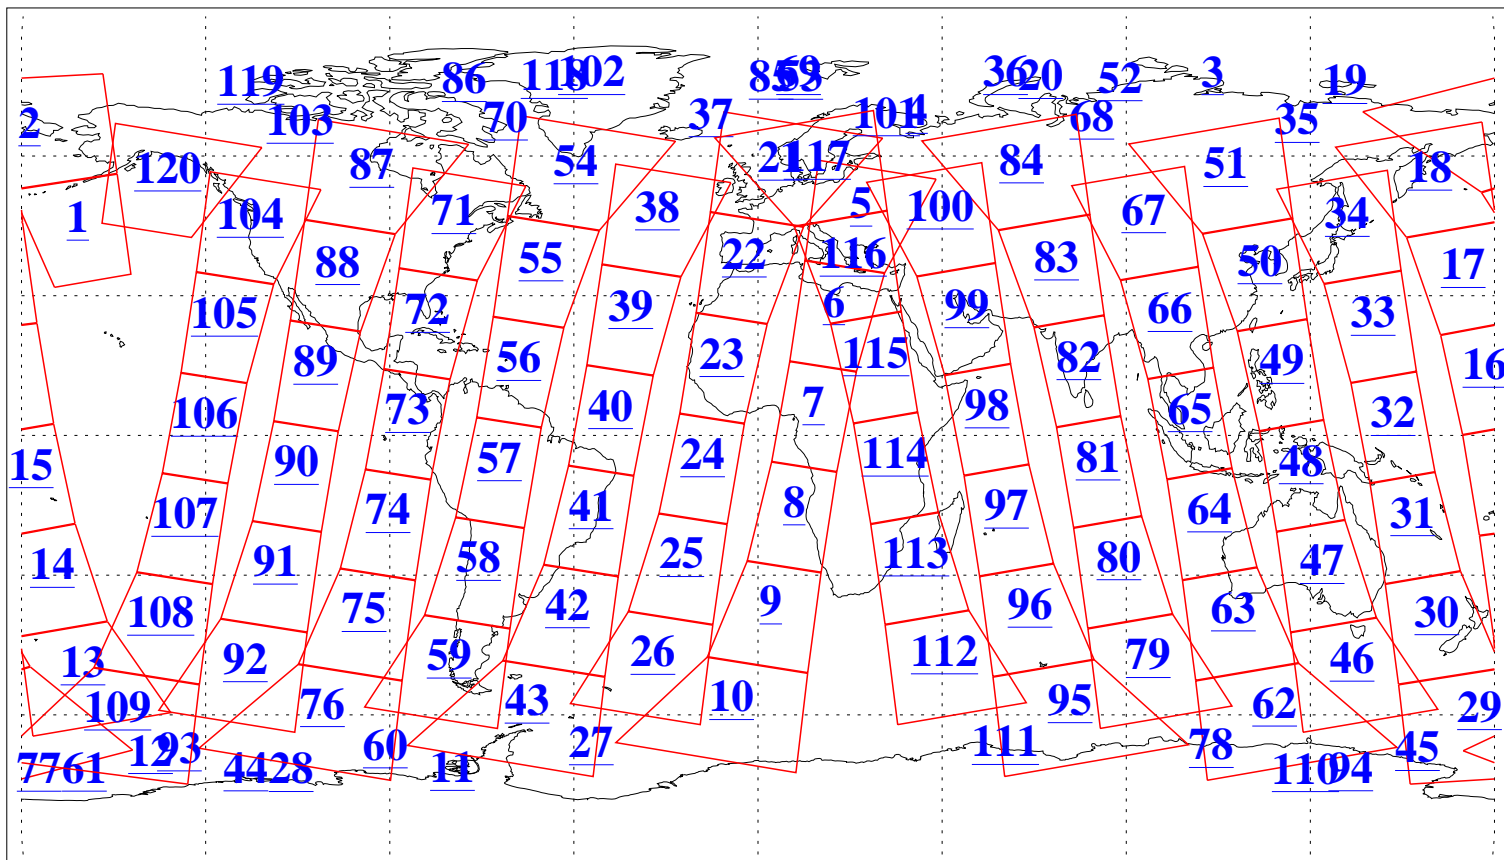

L1B Availability
AMSU Granules: 240
HSB Granules: 0
AIRS Granules: 240

13 Mar 2018
DoY 72
Aqua Day 5792
Granules: 1 to 120

Granules: 121 to 240

Legend: AMSU Available, HSB Available, AIRS Available

L1B Availability
AMSU Granules: 240
HSB Granules: 0
AIRS Granules: 240

13 Mar 2018
DoY 72
Aqua Day 5792

Ascending Granules

Descending Granules

Legend: AMSU Available, HSB Available, AIRS Available

L1B Availability
 AMSU Granules: 240
 HSB Granules: 0
 AIRS Granules: 240

13 Mar 2018
 DoY 72
 Aqua Day 5792

Northern Hemisphere Granules

Southern Hemisphere Granules

Legend: AMSU Available, HSB Available, AIRS Available