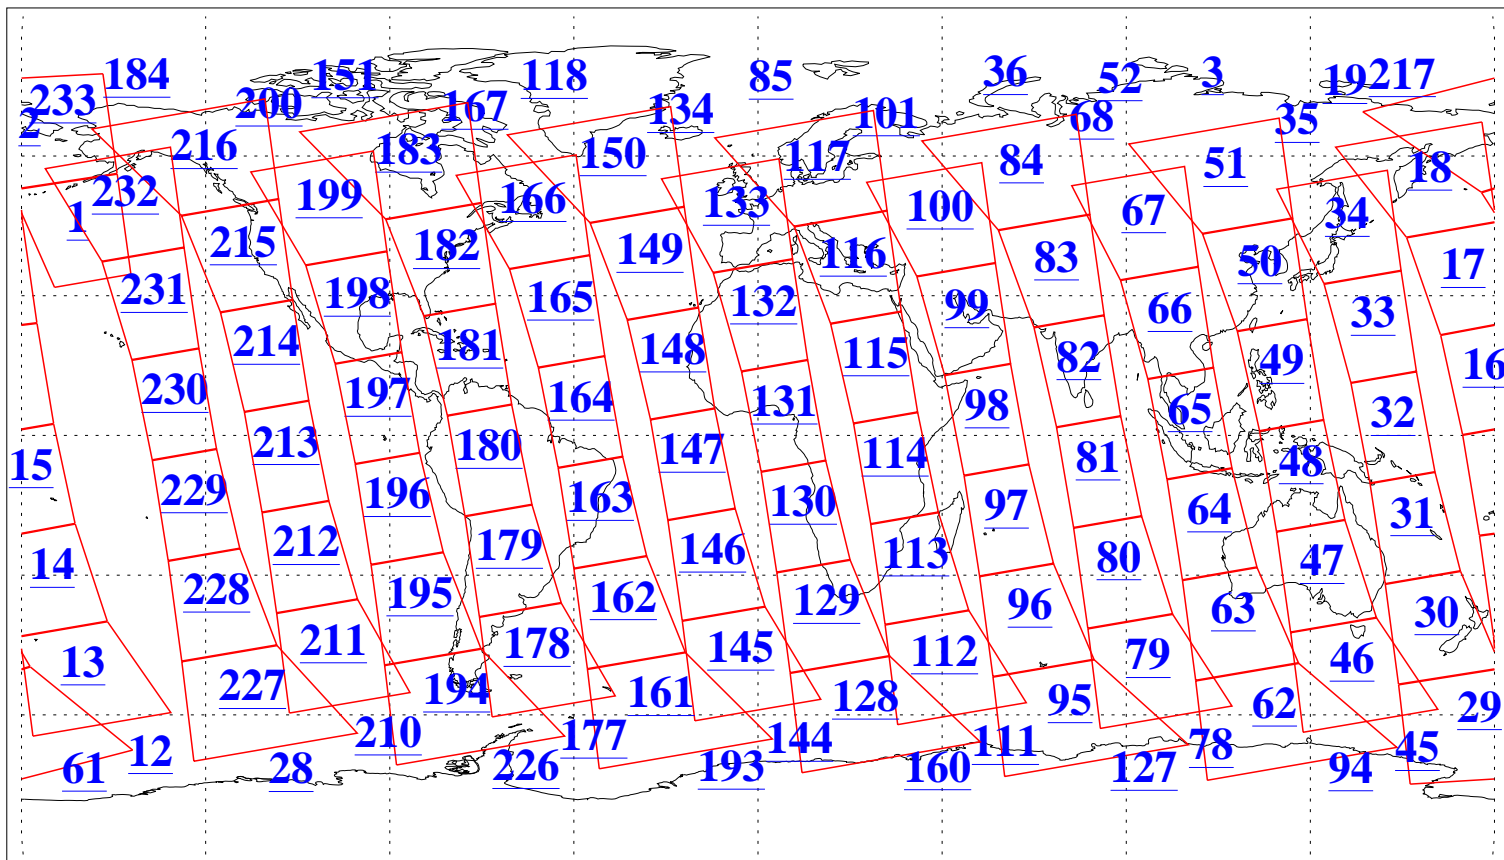

L1B Availability
AMSU Granules: 240
HSB Granules: 0
AIRS Granules: 240

13 Mar 2018
DoY 72
Aqua Day 5792
Granules: 1 to 120

Granules: 121 to 240

Legend: AMSU Available, HSB Available, AIRS Available

L1B Availability
AMSU Granules: 240
HSB Granules: 0
AIRS Granules: 240

13 Mar 2018
DoY 72
Aqua Day 5792

Ascending Granules

Descending Granules

Legend: AMSU Available, HSB Available, AIRS Available

L1B Availability
 AMSU Granules: 240
 HSB Granules: 0
 AIRS Granules: 240

13 Mar 2018
 DoY 72
 Aqua Day 5792

Northern Hemisphere Granules

Southern Hemisphere Granules

Legend: AMSU Available, HSB Available, AIRS Available