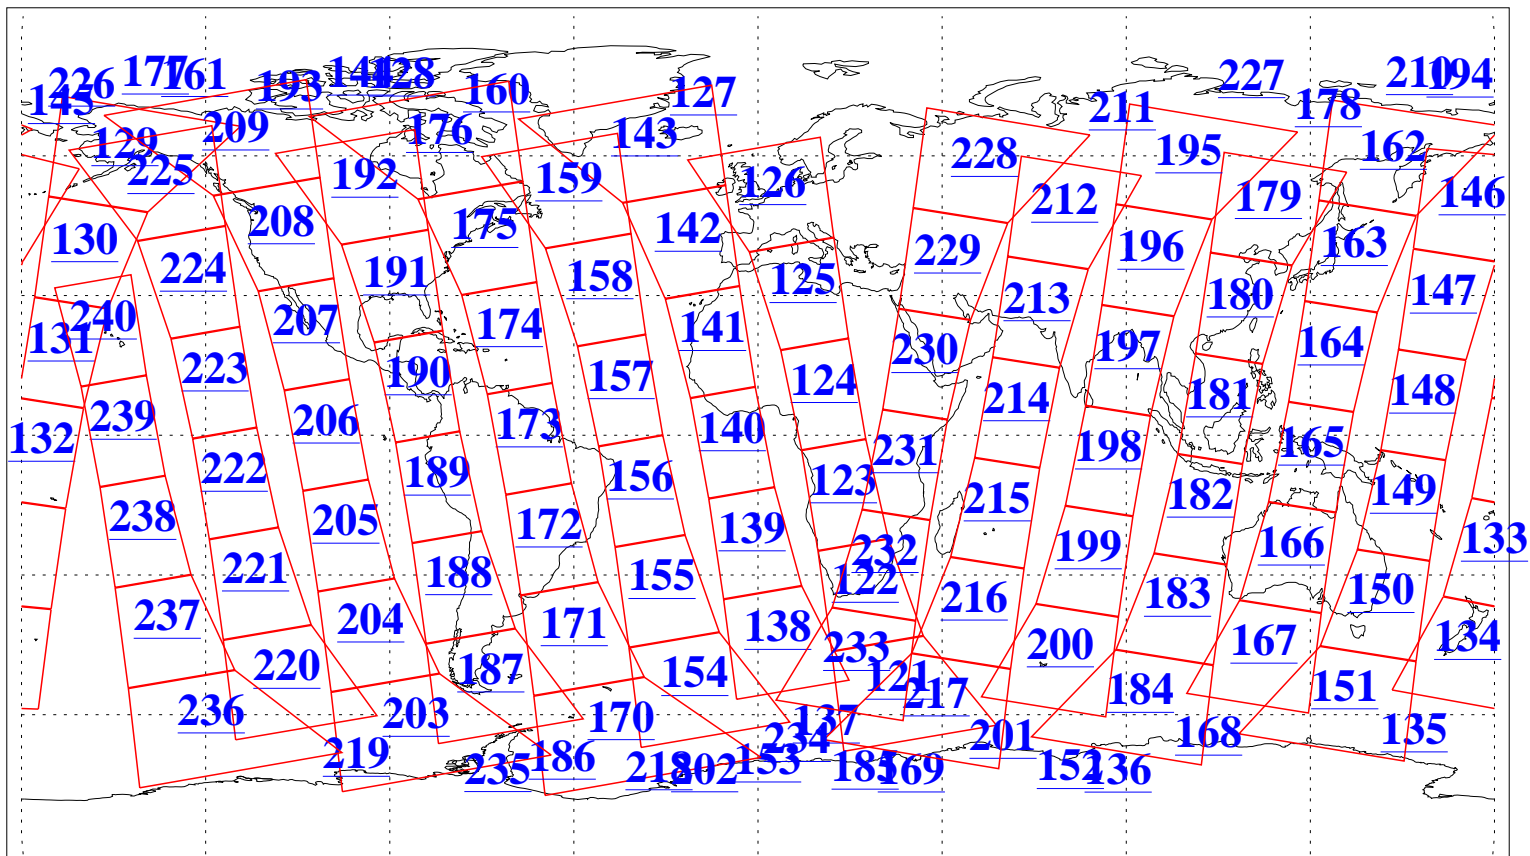

L1B Availability  
AMSU Granules: 240  
HSB Granules: 0  
AIRS Granules: 240

12 Mar 2018  
DoY 71  
Aqua Day 5791  
Granules: 1 to 120

Granules: 121 to 240

Legend: AMSU Available, HSB Available, AIRS Available

L1B Availability  
AMSU Granules: 240  
HSB Granules: 0  
AIRS Granules: 240

12 Mar 2018  
DoY 71  
Aqua Day 5791  
Ascending Granules

Descending Granules

Legend: AMSU Available, HSB Available, AIRS Available