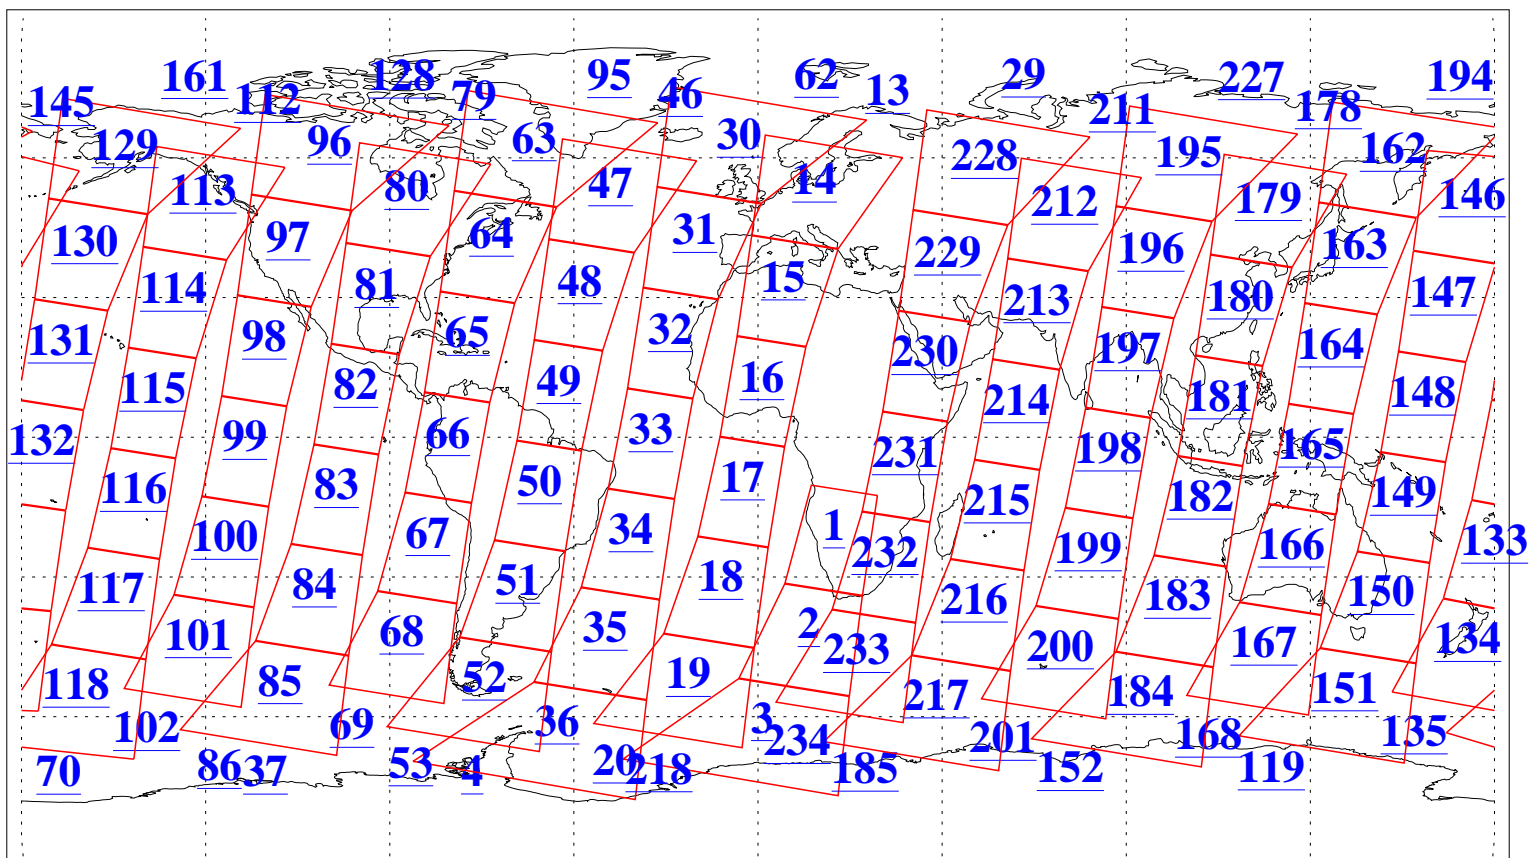

L1B Availability  
AMSU Granules: 240  
HSB Granules: 0  
AIRS Granules: 240

12 Mar 2018  
DoY 71  
Aqua Day 5791  
Granules: 1 to 120

Granules: 121 to 240

Legend: AMSU Available, HSB Available, AIRS Available

L1B Availability  
AMSU Granules: 240  
HSB Granules: 0  
AIRS Granules: 240

12 Mar 2018  
DoY 71  
Aqua Day 5791  
Ascending Granules

Descending Granules

Legend: AMSU Available, HSB Available, AIRS Available