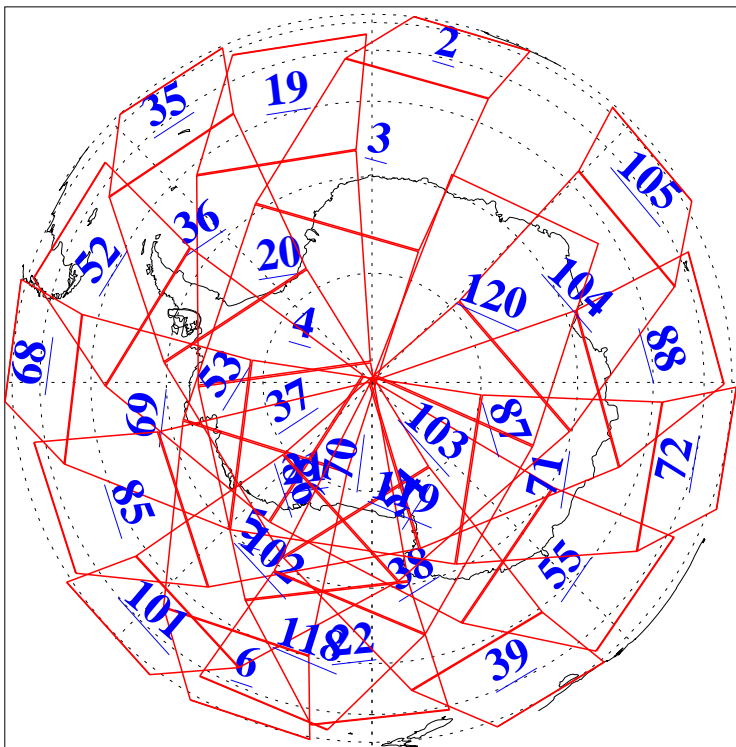

Legend: AMSU Available, HSB Available, AIRS Available