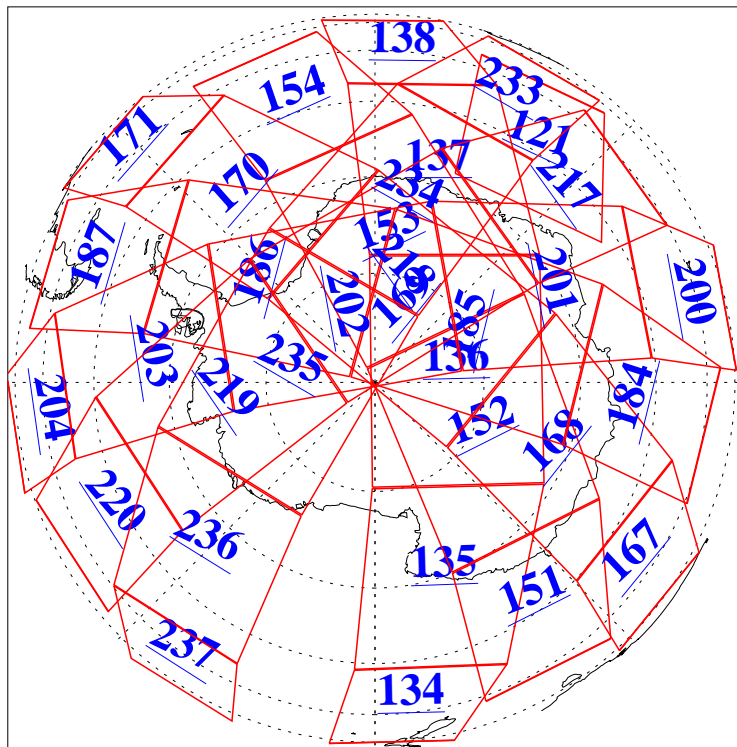

Legend: AMSU Available, HSB Available, AIRS Available