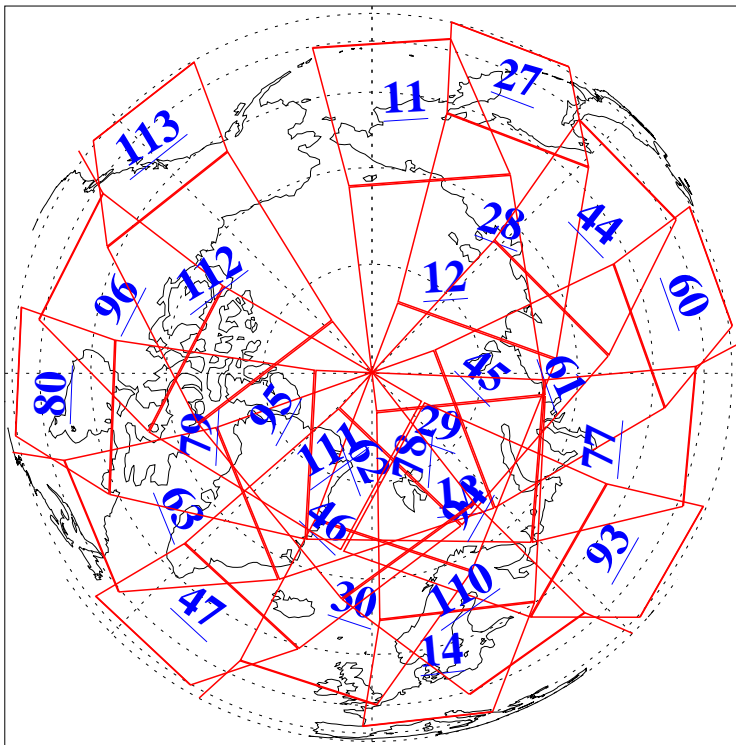

L1B Availability  
AMSU Granules: 240  
HSB Granules: 0  
AIRS Granules: 240

12 Mar 2018  
DoY 71  
Aqua Day 5791  
Granules: 1 to 120

Granules: 121 to 240

Legend: AMSU Available, HSB Available, AIRS Available

L1B Availability  
AMSU Granules: 240  
HSB Granules: 0  
AIRS Granules: 240

12 Mar 2018  
DoY 71  
Aqua Day 5791  
Ascending Granules

Descending Granules

Legend: AMSU Available, HSB Available, AIRS Available

L1B Availability  
AMSU Granules: 240  
HSB Granules: 0  
AIRS Granules: 240

12 Mar 2018  
DoY 71  
Aqua Day 5791

### Northern Hemisphere Granules