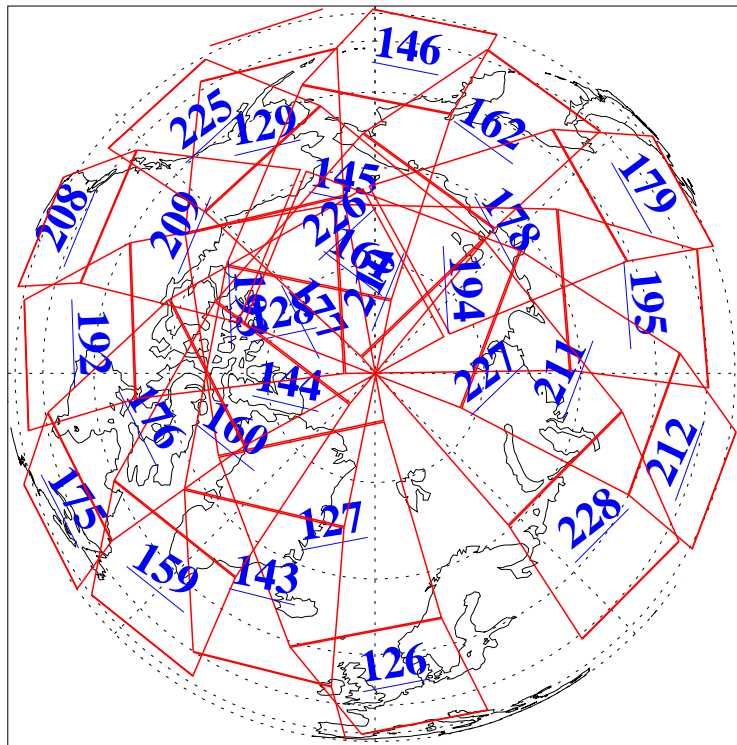

L1B Availability  
AMSU Granules: 240  
HSB Granules: 0  
AIRS Granules: 240

12 Mar 2018  
DoY 71  
Aqua Day 5791  
Granules: 1 to 120

Granules: 121 to 240

Legend: AMSU Available, HSB Available, AIRS Available

L1B Availability  
AMSU Granules: 240  
HSB Granules: 0  
AIRS Granules: 240

12 Mar 2018  
DoY 71  
Aqua Day 5791  
Ascending Granules

Descending Granules

Legend: AMSU Available, HSB Available, AIRS Available

### Northern Hemisphere Granules