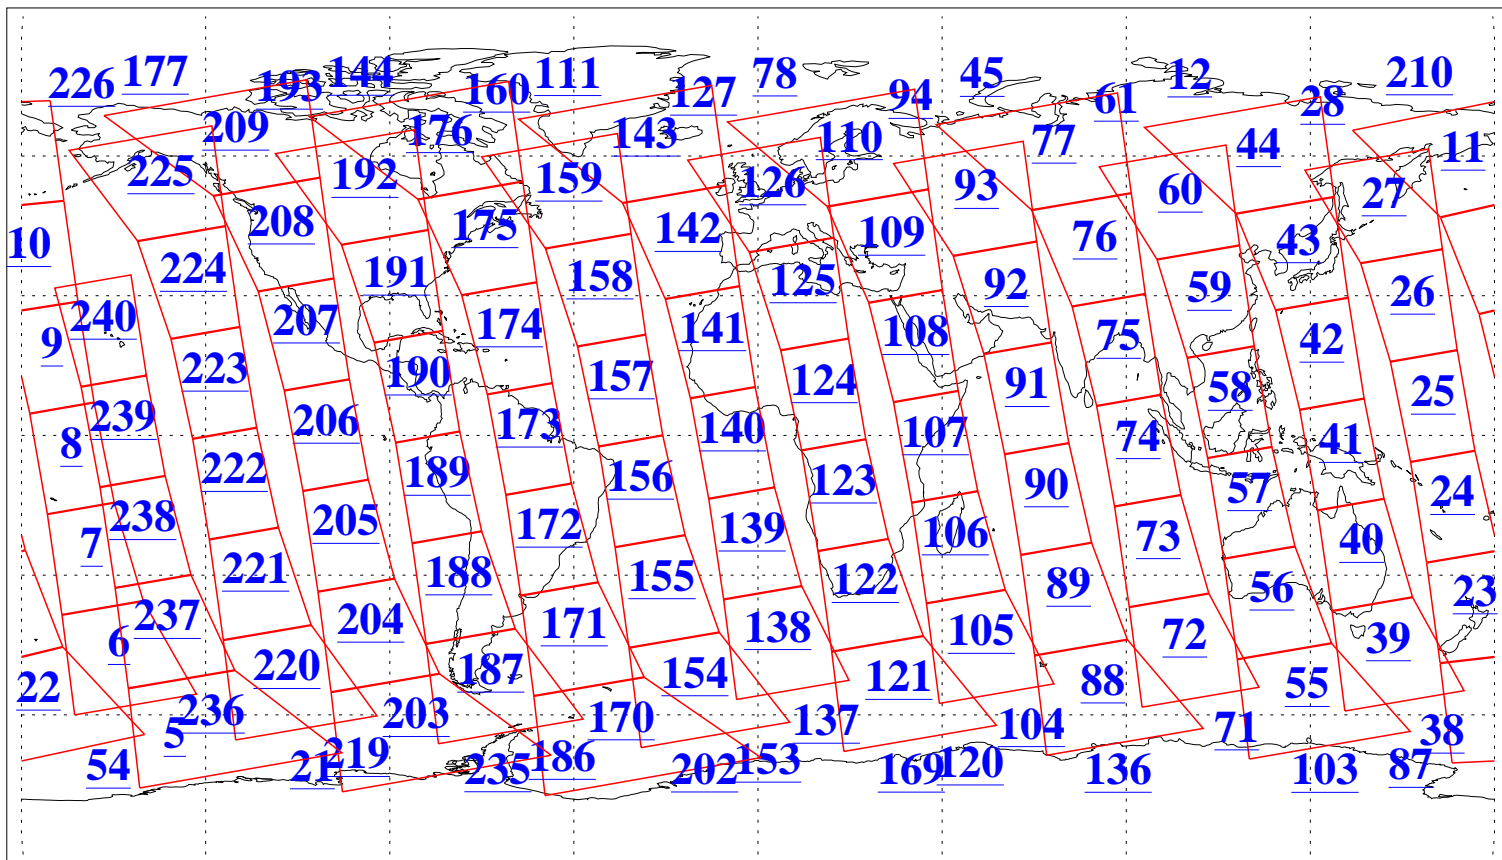

L1B Availability  
AMSU Granules: 240  
HSB Granules: 0  
AIRS Granules: 240

12 Mar 2018  
DoY 71  
Aqua Day 5791  
Granules: 1 to 120

Granules: 121 to 240

Legend: AMSU Available, HSB Available, AIRS Available

L1B Availability  
AMSU Granules: 240  
HSB Granules: 0  
AIRS Granules: 240

12 Mar 2018  
DoY 71  
Aqua Day 5791  
Ascending Granules

Descending Granules

Legend: AMSU Available, HSB Available, AIRS Available