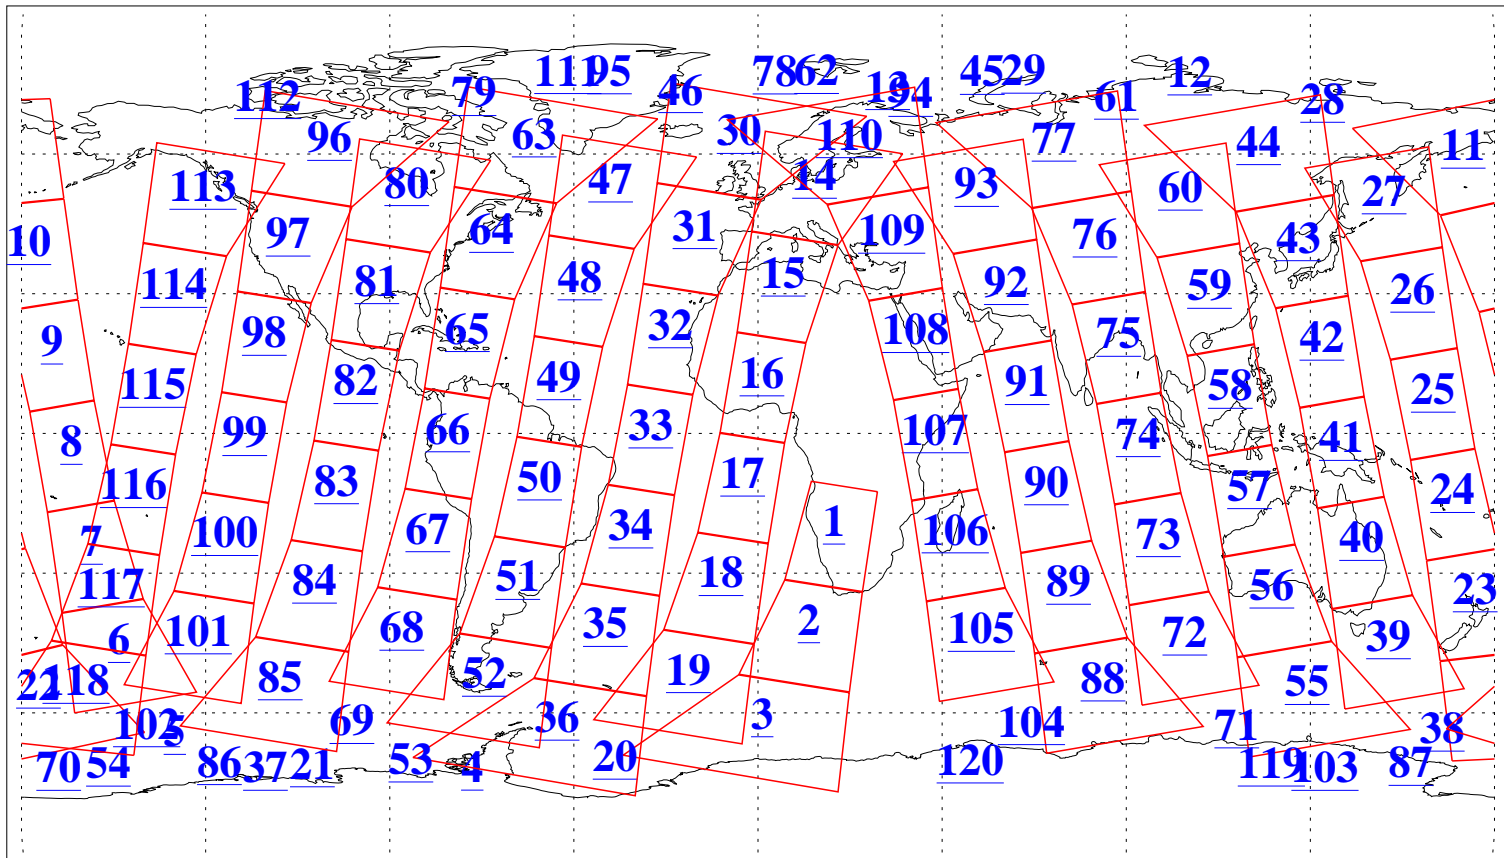

L1B Availability  
AMSU Granules: 240  
HSB Granules: 0  
AIRS Granules: 240

12 Mar 2018  
DoY 71  
Aqua Day 5791  
Granules: 1 to 120

Granules: 121 to 240

Legend: AMSU Available, HSB Available, AIRS Available

L1B Availability  
AMSU Granules: 240  
HSB Granules: 0  
AIRS Granules: 240

12 Mar 2018  
DoY 71  
Aqua Day 5791  
Ascending Granules

Descending Granules

Legend: AMSU Available, HSB Available, AIRS Available

### Northern Hemisphere Granules