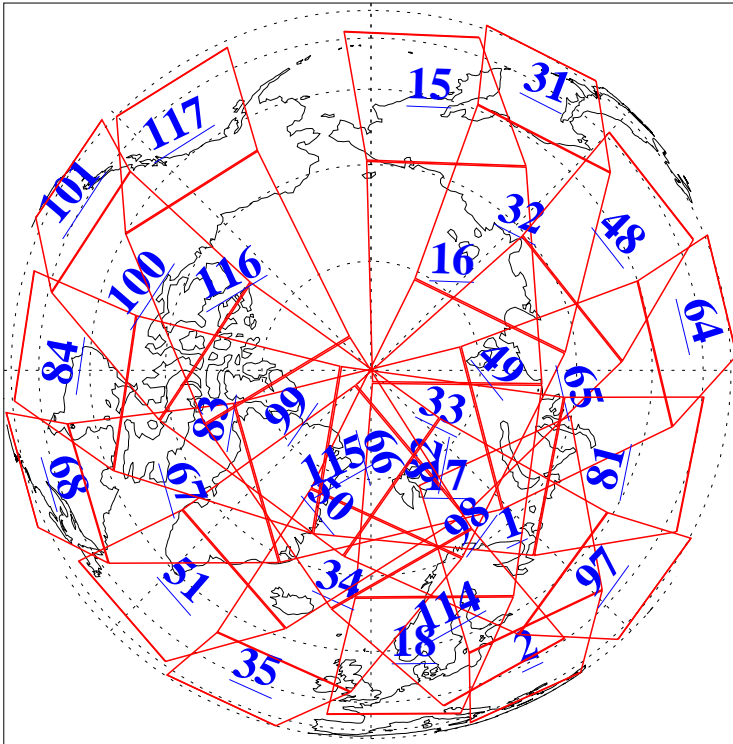

L1B Availability  
AMSU Granules: 240  
HSB Granules: 0  
AIRS Granules: 218

8 Mar 2018  
DoY 67  
Aqua Day 5787  
Granules: 1 to 120

Granules: 121 to 240

Legend: AMSU Available, HSB Available, AIRS Available

L1B Availability  
AMSU Granules: 240  
HSB Granules: 0  
AIRS Granules: 218

8 Mar 2018  
DoY 67  
Aqua Day 5787  
Ascending Granules

Descending Granules

Legend: AMSU Available, HSB Available, AIRS Available

L1B Availability  
 AMSU Granules: 240  
 HSB Granules: 0  
 AIRS Granules: 218

8 Mar 2018  
 DoY 67  
 Aqua Day 5787

Northern Hemisphere Granules

Southern Hemisphere Granules

Legend: AMSU Available, HSB Available, AIRS Available