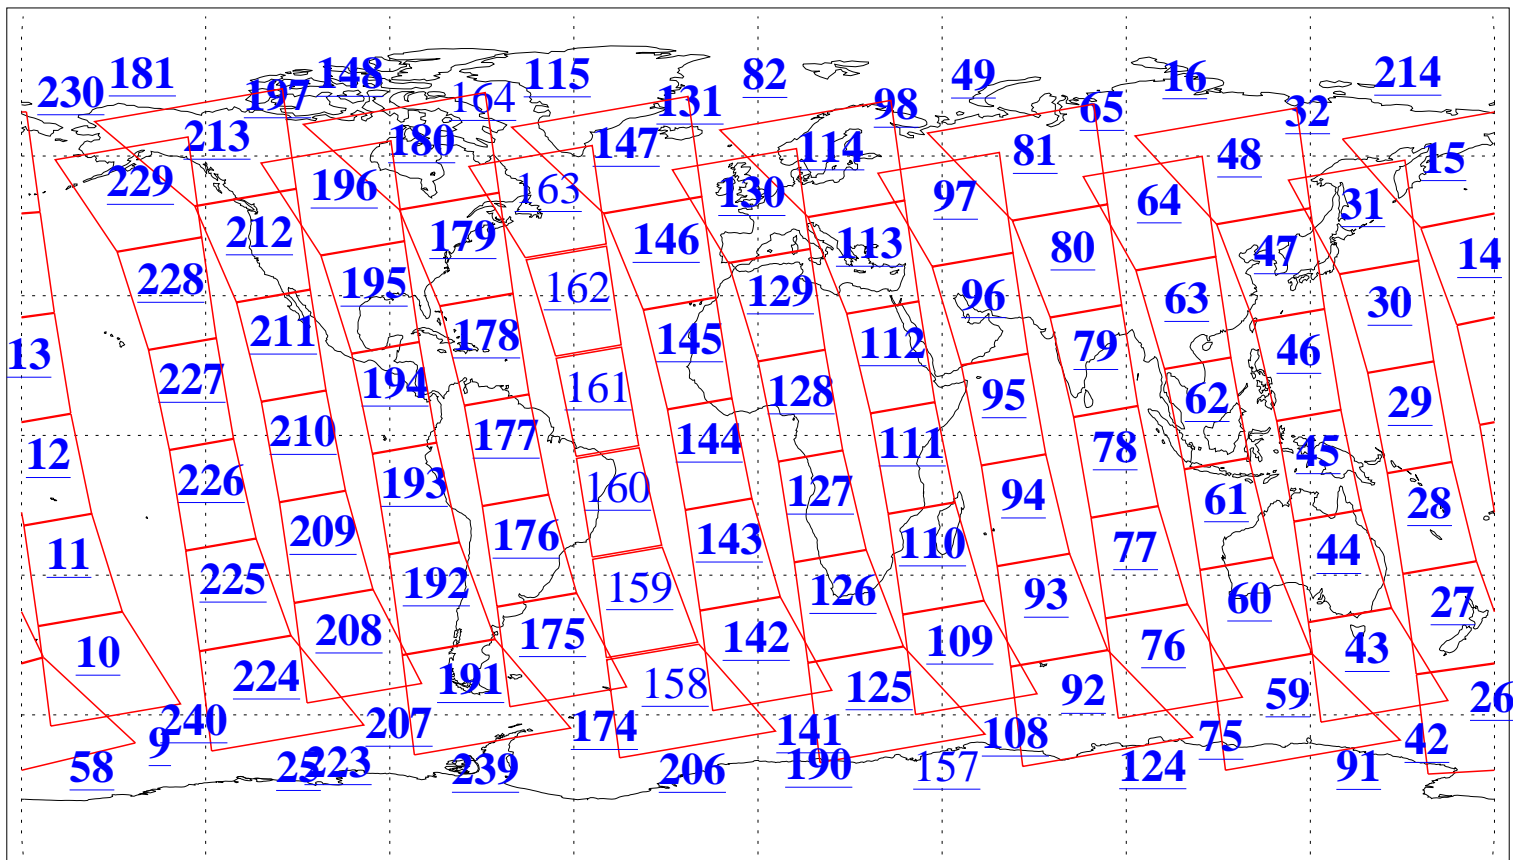

L1B Availability  
AMSU Granules: 240  
HSB Granules: 0  
AIRS Granules: 218

8 Mar 2018  
DoY 67  
Aqua Day 5787  
Granules: 1 to 120

Granules: 121 to 240

Legend: AMSU Available, HSB Available, AIRS Available

L1B Availability  
AMSU Granules: 240  
HSB Granules: 0  
AIRS Granules: 218

8 Mar 2018  
DoY 67  
Aqua Day 5787  
Ascending Granules

Descending Granules

Legend: AMSU Available, HSB Available, AIRS Available

L1B Availability  
 AMSU Granules: 240  
 HSB Granules: 0  
 AIRS Granules: 218

8 Mar 2018  
 DoY 67  
 Aqua Day 5787

Northern Hemisphere Granules

Southern Hemisphere Granules

Legend: AMSU Available, HSB Available, AIRS Available