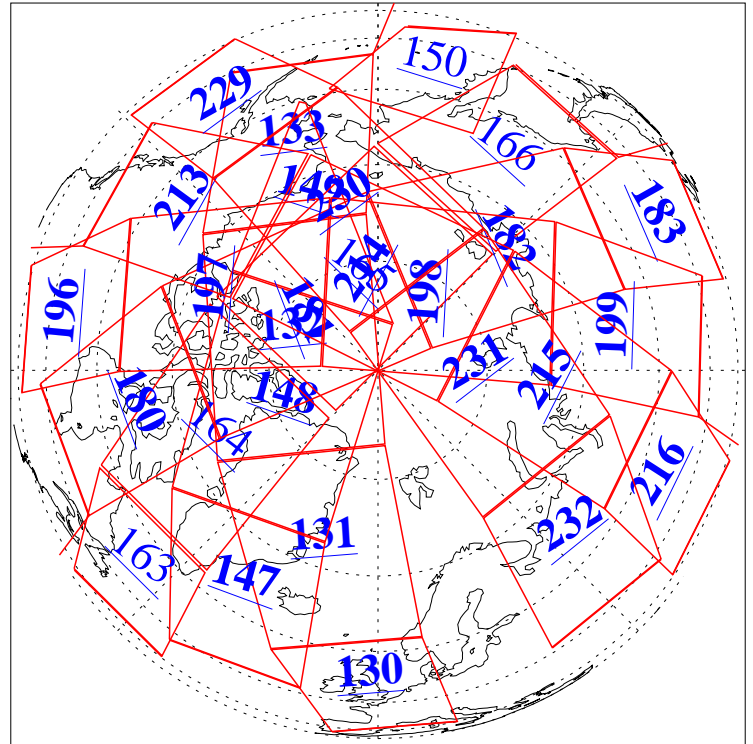

L1B Availability  
AMSU Granules: 240  
HSB Granules: 0  
AIRS Granules: 218

8 Mar 2018  
DoY 67  
Aqua Day 5787  
Ascending Granules

Descending Granules

Legend: AMSU Available, HSB Available, AIRS Available

L1B Availability  
 AMSU Granules: 240  
 HSB Granules: 0  
 AIRS Granules: 218

8 Mar 2018  
 DoY 67  
 Aqua Day 5787

Northern Hemisphere Granules

Southern Hemisphere Granules

Legend: AMSU Available, HSB Available, AIRS Available