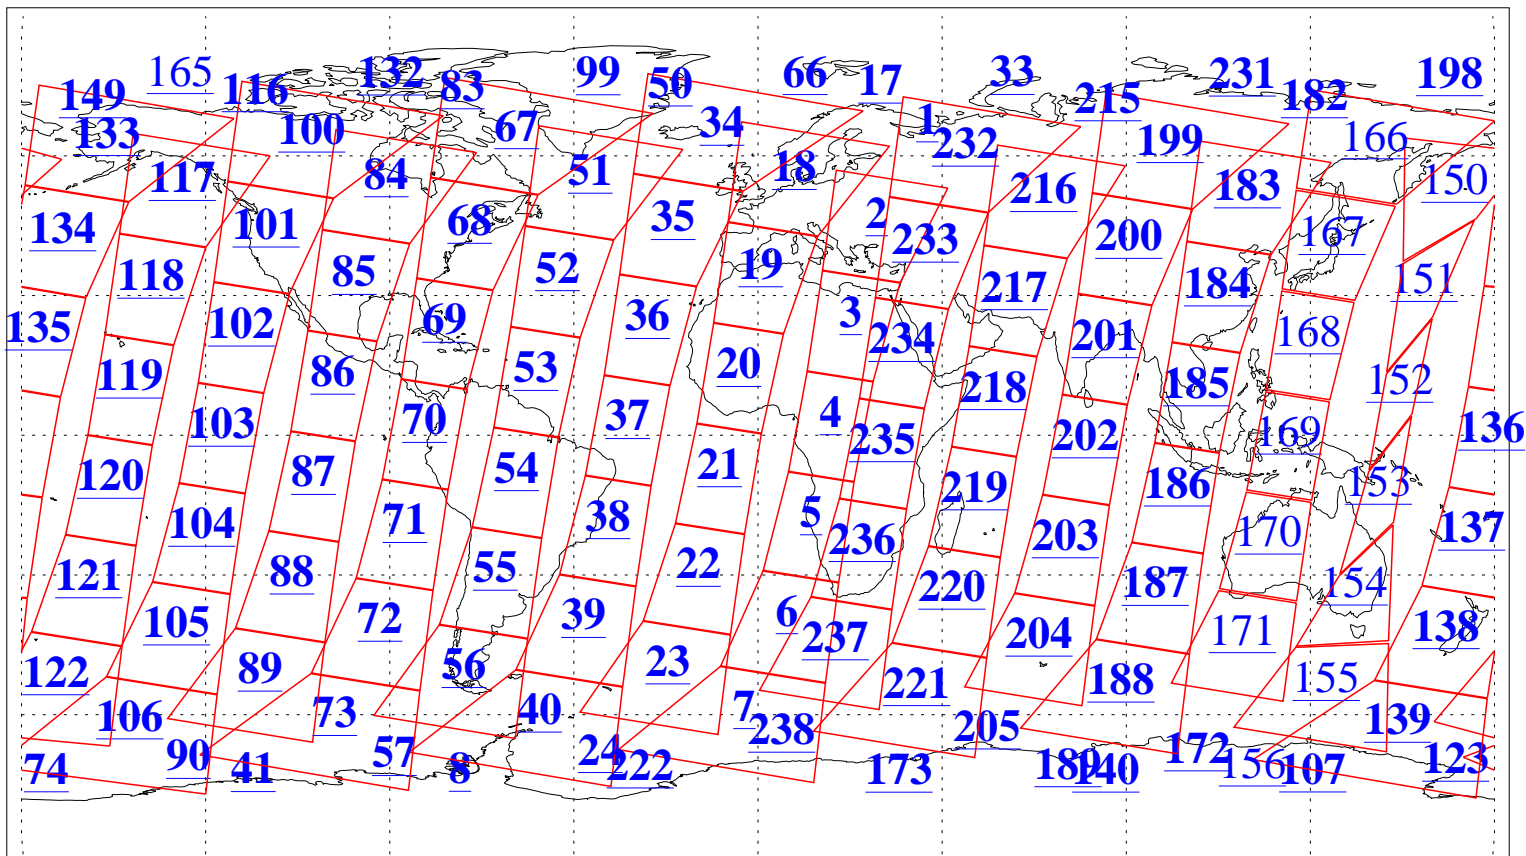

L1B Availability  
AMSU Granules: 240  
HSB Granules: 0  
AIRS Granules: 218

8 Mar 2018  
DoY 67  
Aqua Day 5787  
Granules: 1 to 120

Granules: 121 to 240

Legend: AMSU Available, HSB Available, AIRS Available

L1B Availability  
AMSU Granules: 240  
HSB Granules: 0  
AIRS Granules: 218

8 Mar 2018  
DoY 67  
Aqua Day 5787  
Ascending Granules

Descending Granules

Legend: AMSU Available, HSB Available, AIRS Available

L1B Availability  
 AMSU Granules: 240  
 HSB Granules: 0  
 AIRS Granules: 218

8 Mar 2018  
 DoY 67  
 Aqua Day 5787

Northern Hemisphere Granules

Southern Hemisphere Granules

Legend: AMSU Available, HSB Available, AIRS Available