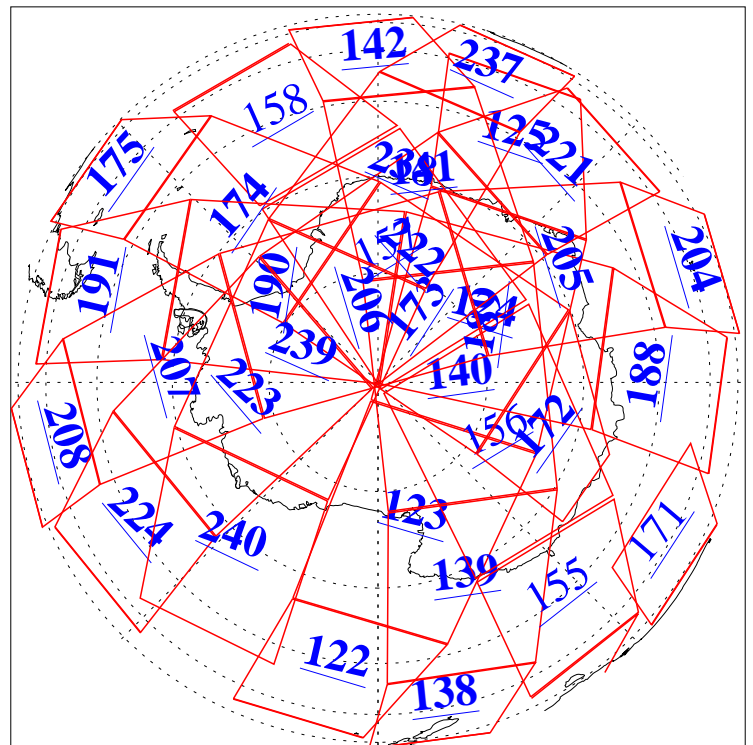

L1B Availability  
AMSU Granules: 240  
HSB Granules: 0  
AIRS Granules: 218

8 Mar 2018  
DoY 67  
Aqua Day 5787  
Granules: 1 to 120

Granules: 121 to 240

Legend: AMSU Available, HSB Available, AIRS Available

L1B Availability  
AMSU Granules: 240  
HSB Granules: 0  
AIRS Granules: 218

8 Mar 2018  
DoY 67  
Aqua Day 5787  
Ascending Granules

Descending Granules

Legend: AMSU Available, HSB Available, AIRS Available

L1B Availability  
 AMSU Granules: 240  
 HSB Granules: 0  
 AIRS Granules: 218

8 Mar 2018  
 DoY 67  
 Aqua Day 5787

Northern Hemisphere Granules

Southern Hemisphere Granules

Legend: AMSU Available, HSB Available, AIRS Available