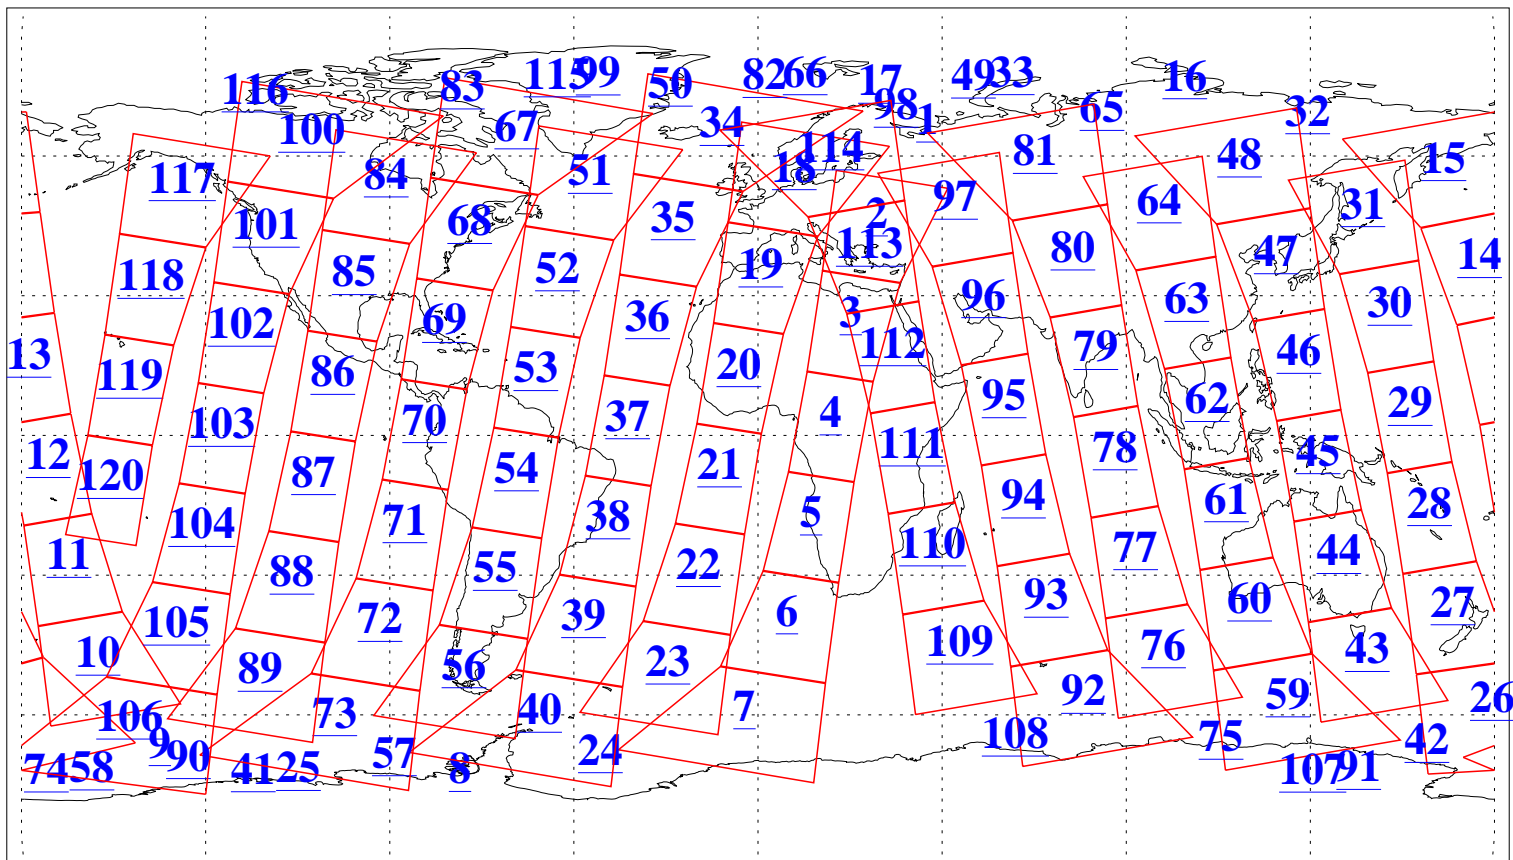

L1B Availability  
AMSU Granules: 240  
HSB Granules: 0  
AIRS Granules: 218

8 Mar 2018  
DoY 67  
Aqua Day 5787  
Granules: 1 to 120

Granules: 121 to 240

Legend: AMSU Available, HSB Available, AIRS Available

L1B Availability  
AMSU Granules: 240  
HSB Granules: 0  
AIRS Granules: 218

8 Mar 2018  
DoY 67  
Aqua Day 5787  
Ascending Granules

Descending Granules

Legend: AMSU Available, HSB Available, AIRS Available

L1B Availability  
 AMSU Granules: 240  
 HSB Granules: 0  
 AIRS Granules: 218

8 Mar 2018  
 DoY 67  
 Aqua Day 5787

Northern Hemisphere Granules

Southern Hemisphere Granules

Legend: AMSU Available, HSB Available, AIRS Available