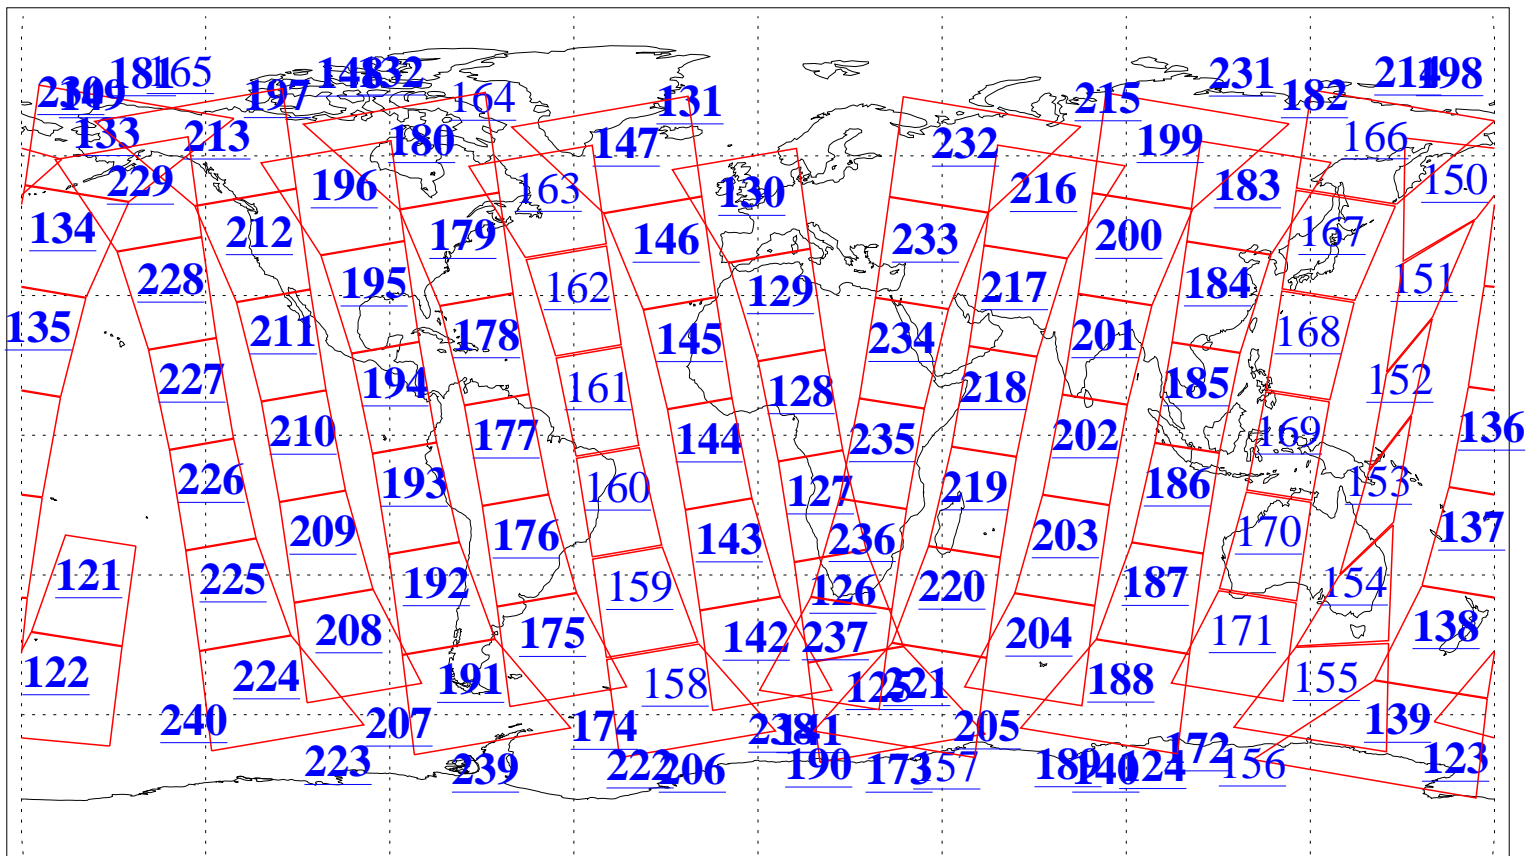

L1B Availability  
AMSU Granules: 240  
HSB Granules: 0  
AIRS Granules: 218

8 Mar 2018  
DoY 67  
Aqua Day 5787  
Granules: 1 to 120

Granules: 121 to 240

Legend: AMSU Available, HSB Available, AIRS Available

L1B Availability  
AMSU Granules: 240  
HSB Granules: 0  
AIRS Granules: 218

8 Mar 2018  
DoY 67  
Aqua Day 5787  
Ascending Granules

Descending Granules

Legend: AMSU Available, HSB Available, AIRS Available

L1B Availability  
 AMSU Granules: 240  
 HSB Granules: 0  
 AIRS Granules: 218

8 Mar 2018  
 DoY 67  
 Aqua Day 5787

Northern Hemisphere Granules

Southern Hemisphere Granules

Legend: AMSU Available, HSB Available, AIRS Available