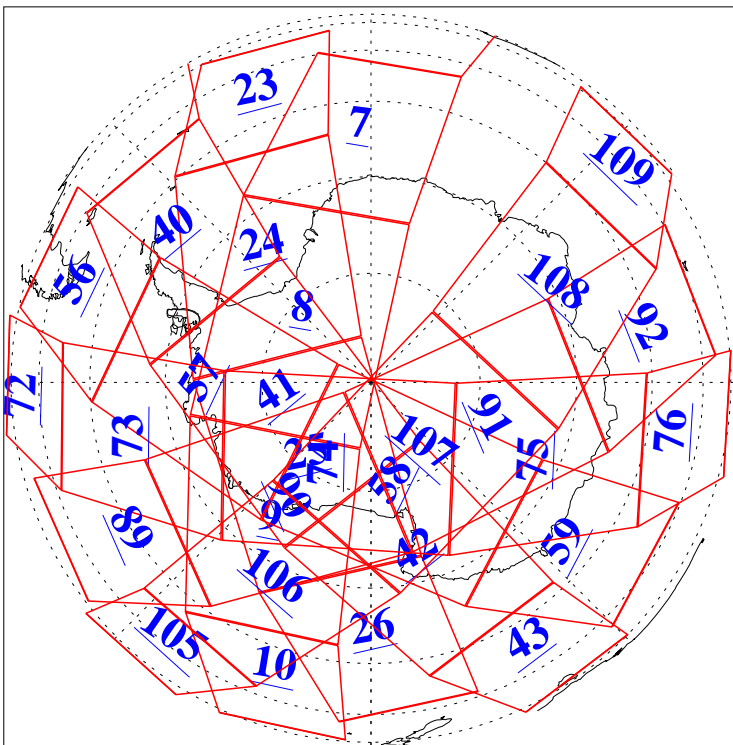

L1B Availability  
AMSU Granules: 240  
HSB Granules: 0  
AIRS Granules: 218

8 Mar 2018  
DoY 67  
Aqua Day 5787  
Granules: 1 to 120

Granules: 121 to 240

Legend: AMSU Available, HSB Available, AIRS Available

L1B Availability  
AMSU Granules: 240  
HSB Granules: 0  
AIRS Granules: 218

8 Mar 2018  
DoY 67  
Aqua Day 5787  
Ascending Granules

Descending Granules

Legend: AMSU Available, HSB Available, AIRS Available

L1B Availability  
 AMSU Granules: 240  
 HSB Granules: 0  
 AIRS Granules: 218

8 Mar 2018  
 DoY 67  
 Aqua Day 5787

Northern Hemisphere Granules

Southern Hemisphere Granules

Legend: AMSU Available, HSB Available, AIRS Available