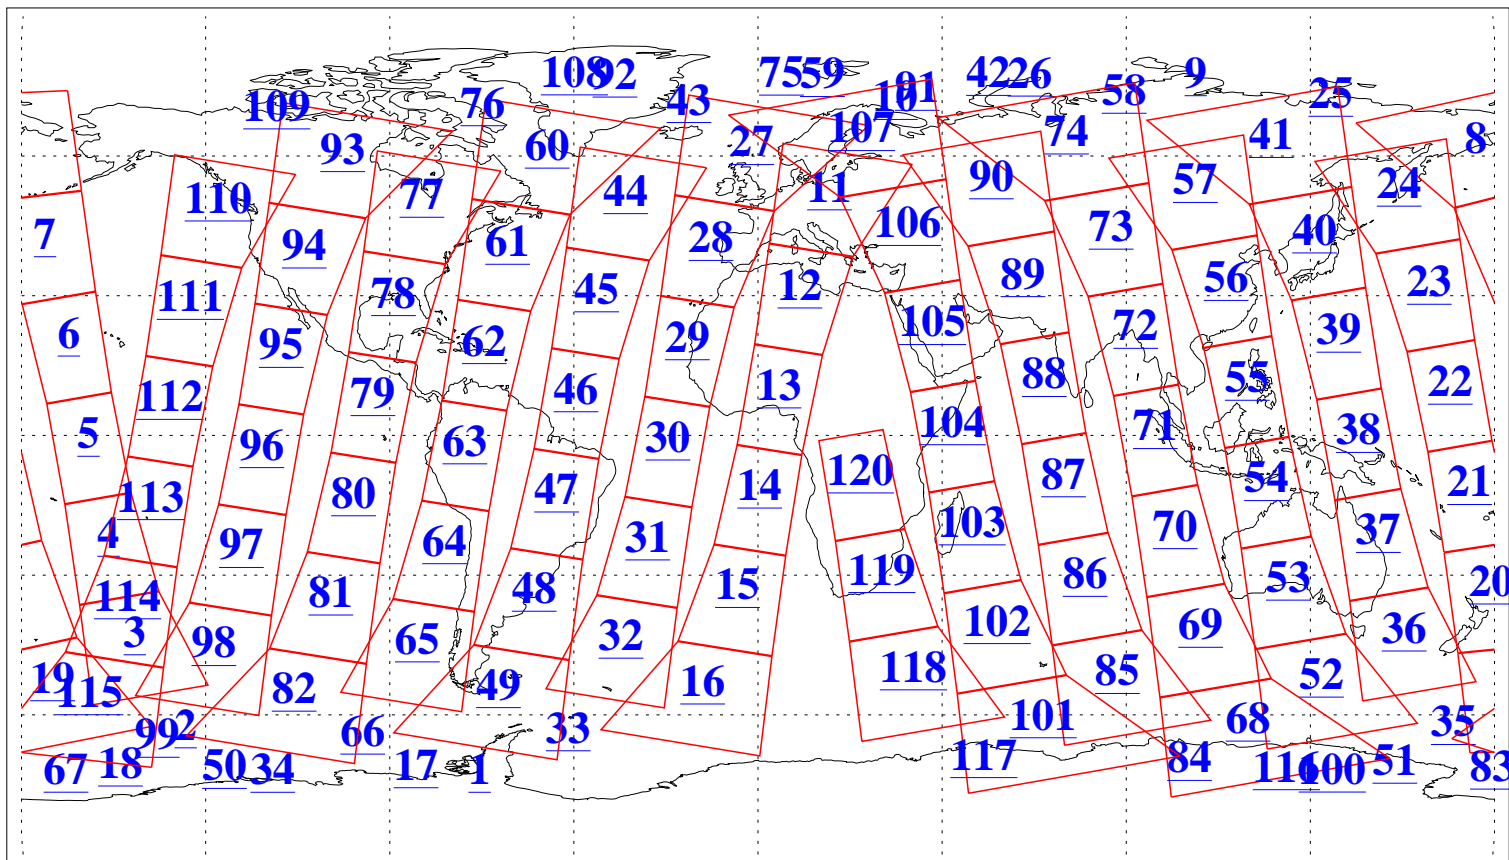

L1B Availability  
AMSU Granules: 238  
HSB Granules: 0  
AIRS Granules: 240

7 Mar 2018  
DoY 66  
Aqua Day 5786  
Granules: 1 to 120

Granules: 121 to 240

Legend: AMSU Available, HSB Available, AIRS Available

L1B Availability  
AMSU Granules: 238  
HSB Granules: 0  
AIRS Granules: 240

7 Mar 2018  
DoY 66  
Aqua Day 5786

Ascending Granules

Descending Granules

Legend: AMSU Available, HSB Available, AIRS Available

L1B Availability  
 AMSU Granules: 238  
 HSB Granules: 0  
 AIRS Granules: 240

7 Mar 2018  
 DoY 66  
 Aqua Day 5786

Northern Hemisphere Granules

Southern Hemisphere Granules

Legend: AMSU Available, HSB Available, AIRS Available