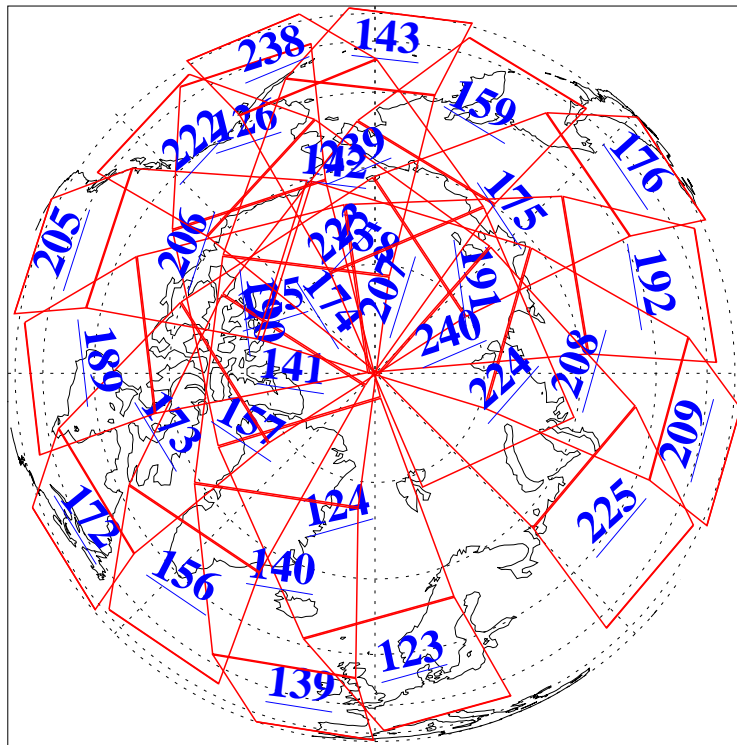

L1B Availability  
AMSU Granules: 238  
HSB Granules: 0  
AIRS Granules: 240

7 Mar 2018  
DoY 66  
Aqua Day 5786  
Granules: 1 to 120

Granules: 121 to 240

Legend: AMSU Available, HSB Available, AIRS Available

L1B Availability  
AMSU Granules: 238  
HSB Granules: 0  
AIRS Granules: 240

7 Mar 2018  
DoY 66  
Aqua Day 5786

Ascending Granules

Descending Granules

Legend: AMSU Available, HSB Available, AIRS Available

L1B Availability  
 AMSU Granules: 238  
 HSB Granules: 0  
 AIRS Granules: 240

7 Mar 2018  
 DoY 66  
 Aqua Day 5786

Northern Hemisphere Granules

Southern Hemisphere Granules

Legend: AMSU Available, HSB Available, AIRS Available