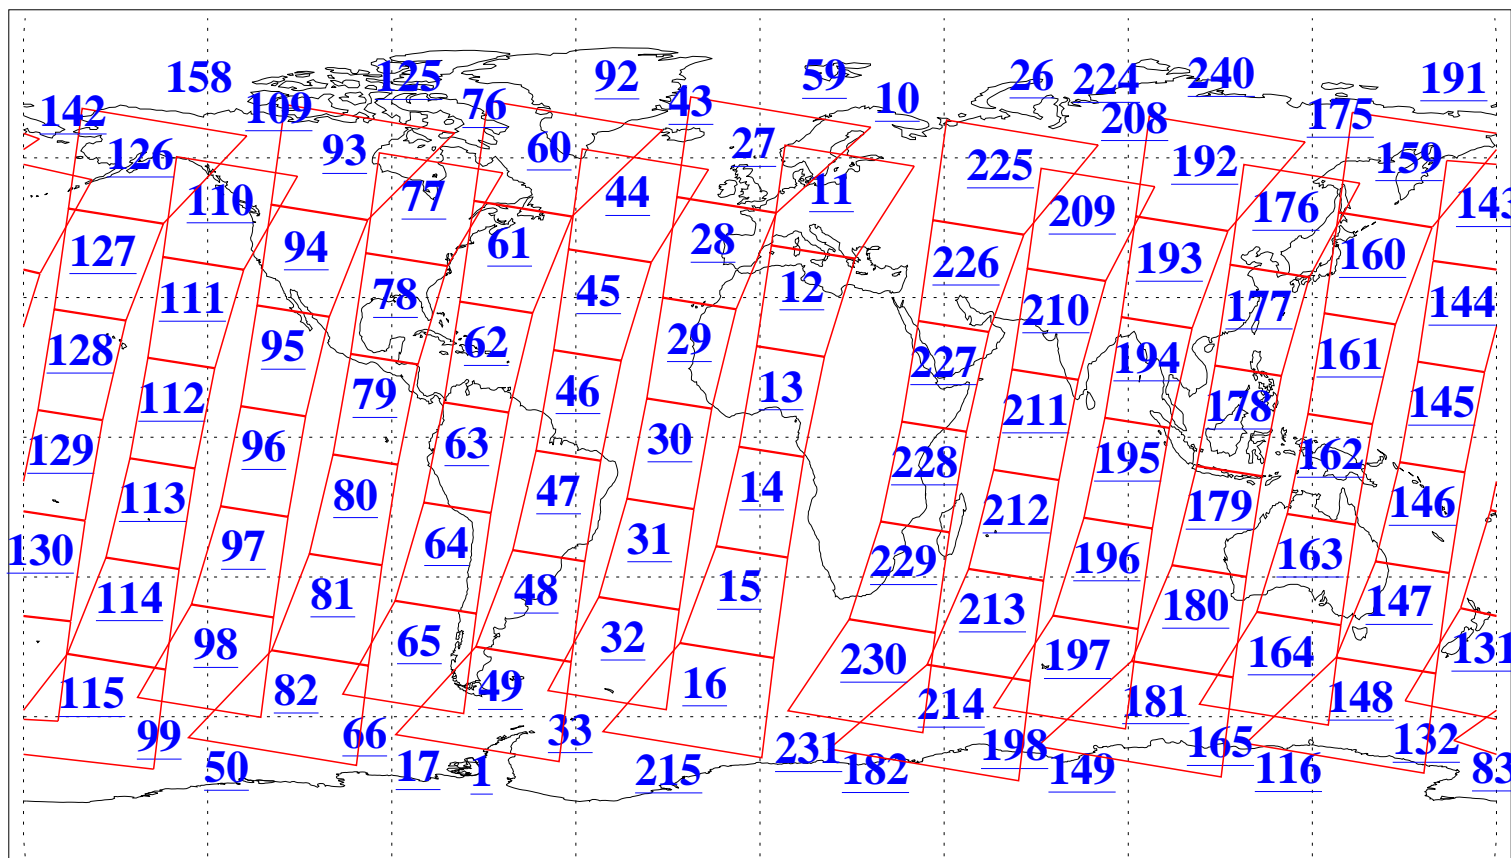

L1B Availability  
AMSU Granules: 238  
HSB Granules: 0  
AIRS Granules: 240

7 Mar 2018  
DoY 66  
Aqua Day 5786  
Granules: 1 to 120

Granules: 121 to 240

Legend: AMSU Available, HSB Available, AIRS Available

L1B Availability  
AMSU Granules: 238  
HSB Granules: 0  
AIRS Granules: 240

7 Mar 2018  
DoY 66  
Aqua Day 5786

Ascending Granules

Descending Granules

Legend: AMSU Available, HSB Available, AIRS Available

L1B Availability  
 AMSU Granules: 238  
 HSB Granules: 0  
 AIRS Granules: 240

7 Mar 2018  
 DoY 66  
 Aqua Day 5786

Northern Hemisphere Granules

Southern Hemisphere Granules

Legend: AMSU Available, HSB Available, AIRS Available