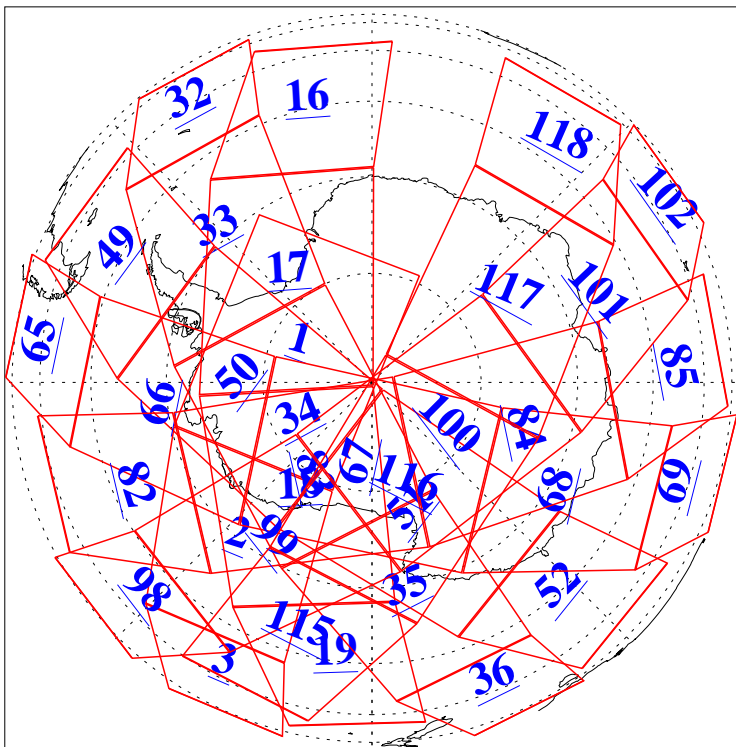

L1B Availability  
AMSU Granules: 238  
HSB Granules: 0  
AIRS Granules: 240

7 Mar 2018  
DoY 66  
Aqua Day 5786  
Granules: 1 to 120

Granules: 121 to 240

Legend: AMSU Available, HSB Available, AIRS Available

L1B Availability  
AMSU Granules: 238  
HSB Granules: 0  
AIRS Granules: 240

7 Mar 2018  
DoY 66  
Aqua Day 5786

Ascending Granules

Descending Granules

Legend: AMSU Available, HSB Available, AIRS Available

L1B Availability  
 AMSU Granules: 238  
 HSB Granules: 0  
 AIRS Granules: 240

7 Mar 2018  
 DoY 66  
 Aqua Day 5786

Northern Hemisphere Granules

Southern Hemisphere Granules

Legend: AMSU Available, HSB Available, AIRS Available