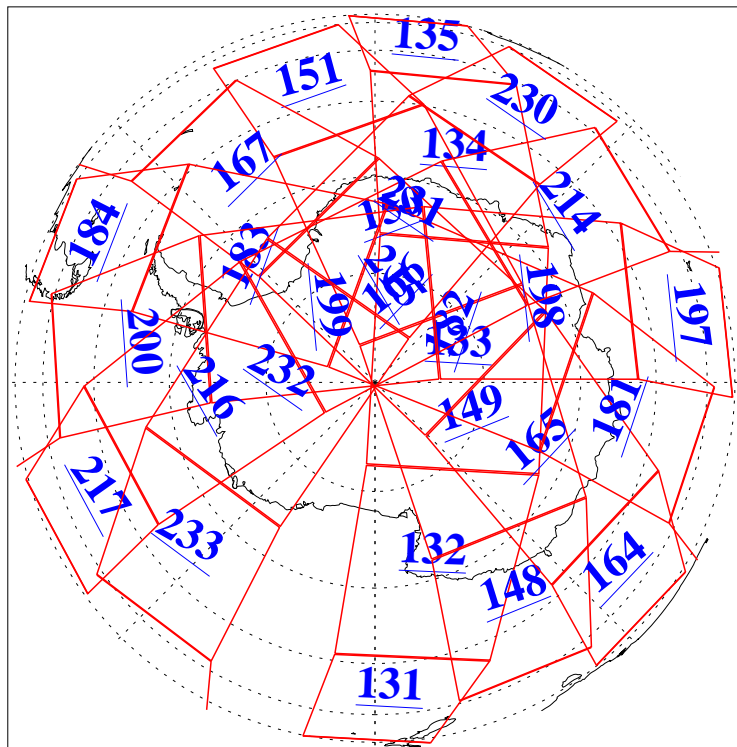

L1B Availability  
AMSU Granules: 238  
HSB Granules: 0  
AIRS Granules: 240

7 Mar 2018  
DoY 66  
Aqua Day 5786  
Granules: 1 to 120

Granules: 121 to 240

Legend: AMSU Available, HSB Available, AIRS Available

L1B Availability  
AMSU Granules: 238  
HSB Granules: 0  
AIRS Granules: 240

7 Mar 2018  
DoY 66  
Aqua Day 5786

Ascending Granules

Descending Granules

Legend: AMSU Available, HSB Available, AIRS Available

L1B Availability  
 AMSU Granules: 238  
 HSB Granules: 0  
 AIRS Granules: 240

7 Mar 2018  
 DoY 66  
 Aqua Day 5786

Northern Hemisphere Granules

Southern Hemisphere Granules

Legend: AMSU Available, HSB Available, AIRS Available