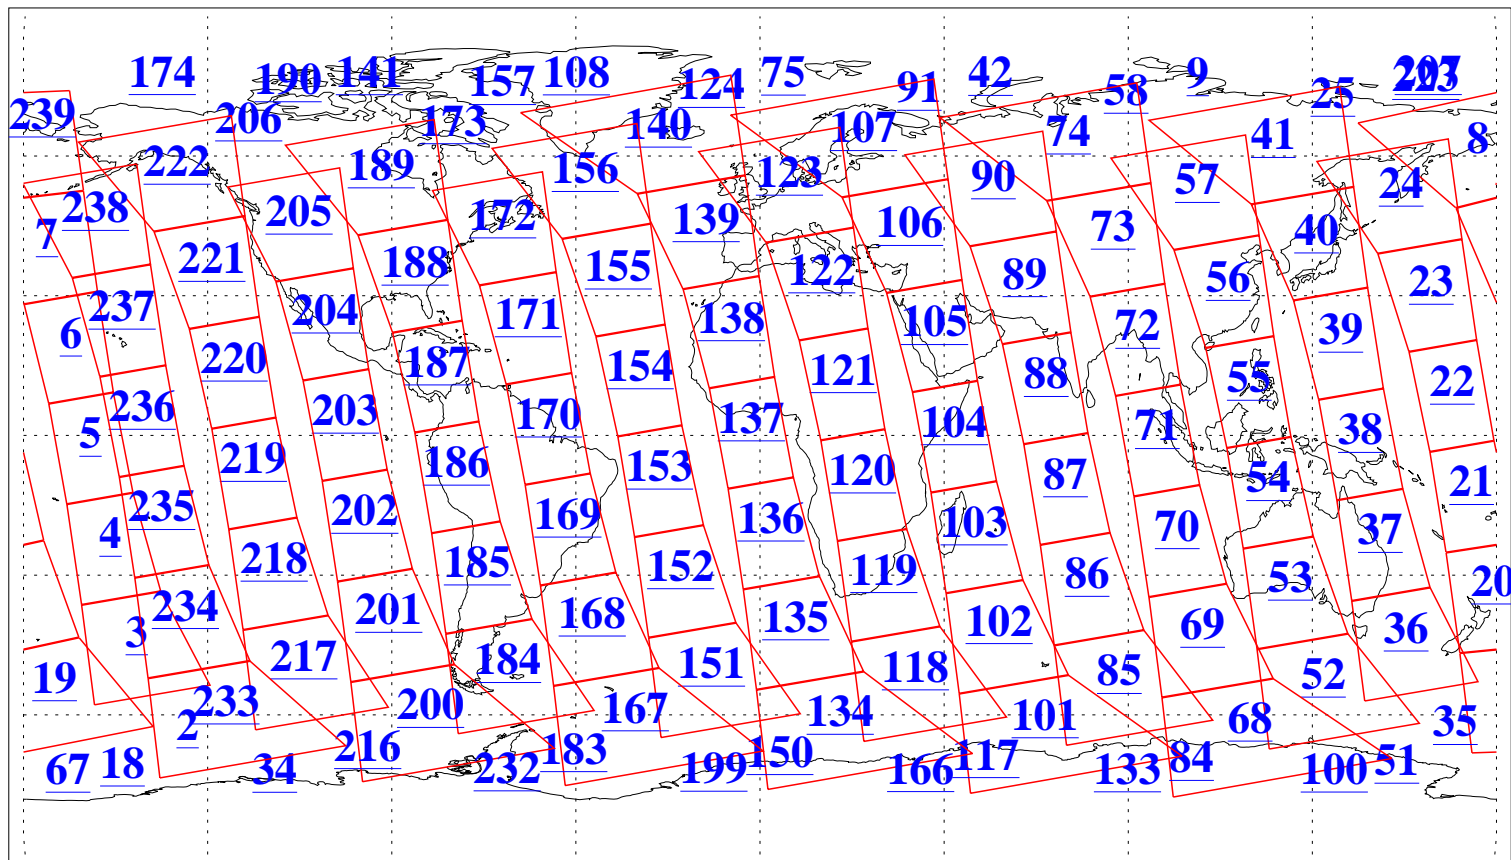

L1B Availability  
AMSU Granules: 238  
HSB Granules: 0  
AIRS Granules: 240

7 Mar 2018  
DoY 66  
Aqua Day 5786  
Granules: 1 to 120

Granules: 121 to 240

Legend: AMSU Available, HSB Available, AIRS Available

L1B Availability  
AMSU Granules: 238  
HSB Granules: 0  
AIRS Granules: 240

7 Mar 2018  
DoY 66  
Aqua Day 5786

Ascending Granules

Descending Granules

Legend: AMSU Available, HSB Available, AIRS Available

L1B Availability  
 AMSU Granules: 238  
 HSB Granules: 0  
 AIRS Granules: 240

7 Mar 2018  
 DoY 66  
 Aqua Day 5786

Northern Hemisphere Granules

Southern Hemisphere Granules

Legend: AMSU Available, HSB Available, AIRS Available