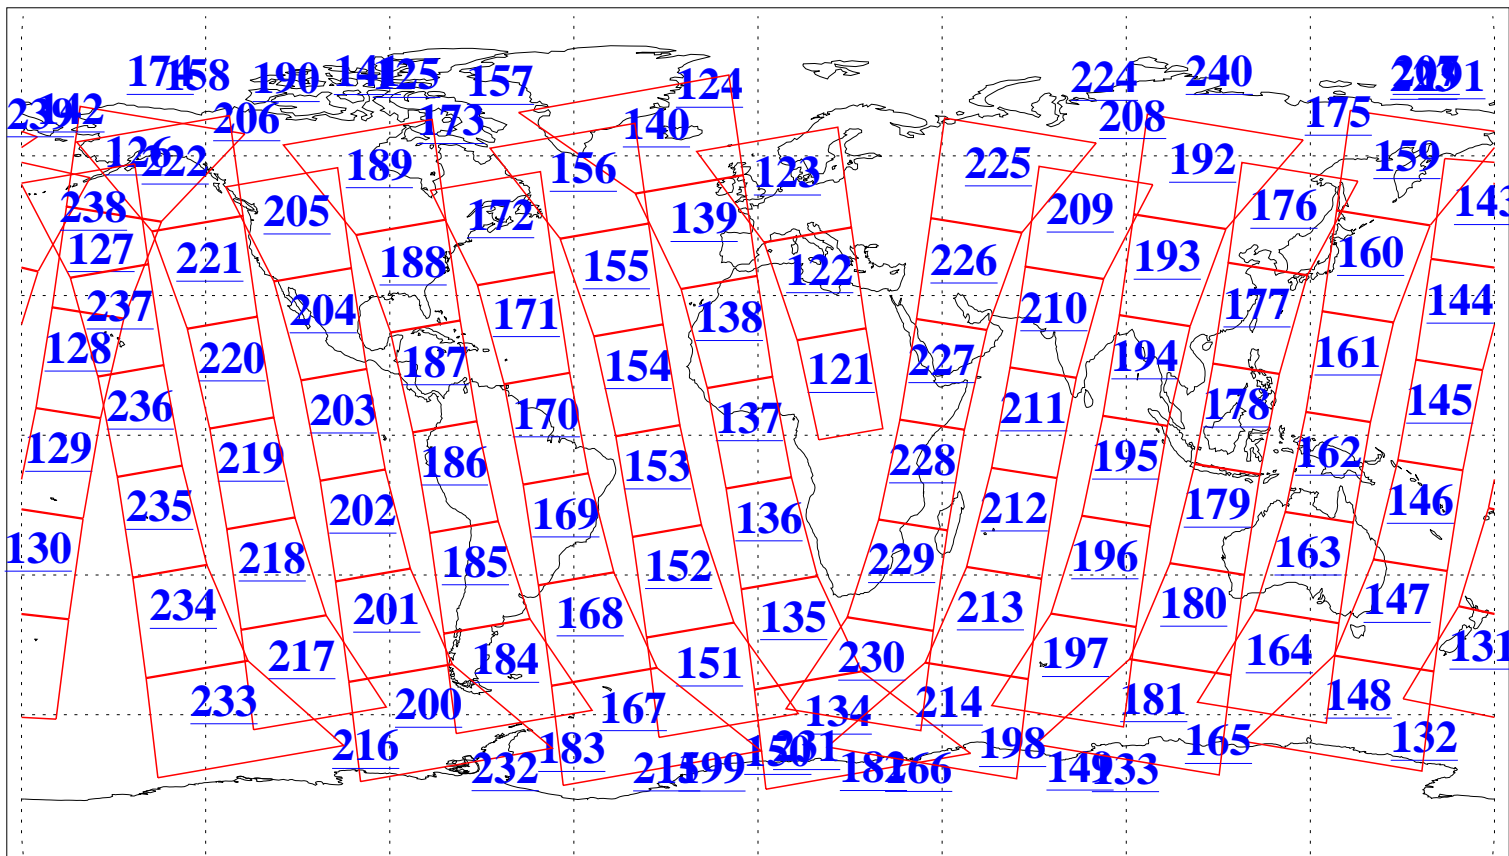

L1B Availability  
AMSU Granules: 238  
HSB Granules: 0  
AIRS Granules: 240

7 Mar 2018  
DoY 66  
Aqua Day 5786  
Granules: 1 to 120

Granules: 121 to 240

Legend: AMSU Available, HSB Available, AIRS Available

L1B Availability  
AMSU Granules: 238  
HSB Granules: 0  
AIRS Granules: 240

7 Mar 2018  
DoY 66  
Aqua Day 5786

Ascending Granules

Descending Granules

Legend: AMSU Available, HSB Available, AIRS Available

L1B Availability  
 AMSU Granules: 238  
 HSB Granules: 0  
 AIRS Granules: 240

7 Mar 2018  
 DoY 66  
 Aqua Day 5786

Northern Hemisphere Granules

Southern Hemisphere Granules

Legend: AMSU Available, HSB Available, AIRS Available