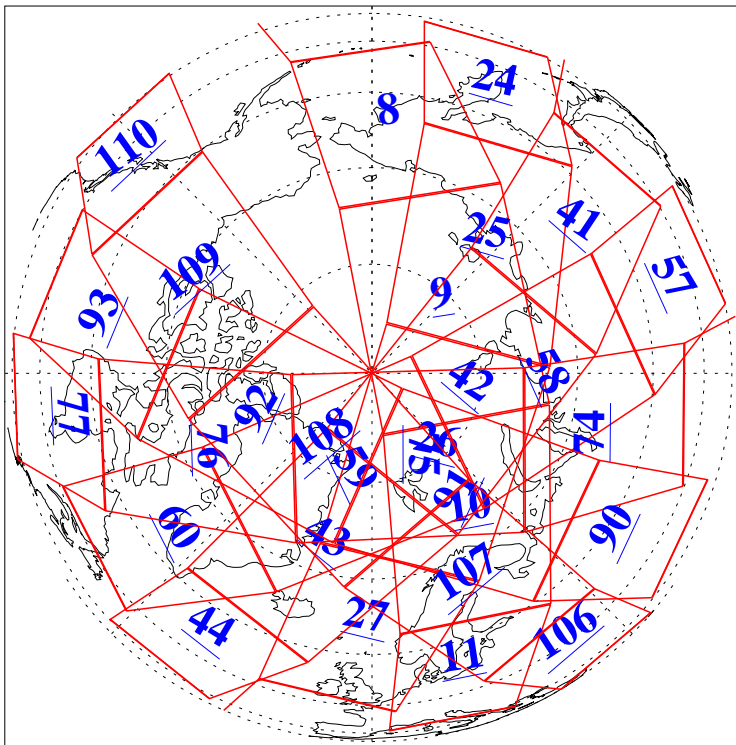

L1B Availability  
AMSU Granules: 238  
HSB Granules: 0  
AIRS Granules: 240

7 Mar 2018  
DoY 66  
Aqua Day 5786  
Granules: 1 to 120

Granules: 121 to 240

Legend: AMSU Available, HSB Available, AIRS Available

L1B Availability  
AMSU Granules: 238  
HSB Granules: 0  
AIRS Granules: 240

7 Mar 2018  
DoY 66  
Aqua Day 5786

Ascending Granules

Descending Granules

Legend: AMSU Available, HSB Available, AIRS Available

L1B Availability  
 AMSU Granules: 238  
 HSB Granules: 0  
 AIRS Granules: 240

7 Mar 2018  
 DoY 66  
 Aqua Day 5786

Northern Hemisphere Granules

Southern Hemisphere Granules

Legend: AMSU Available, HSB Available, AIRS Available