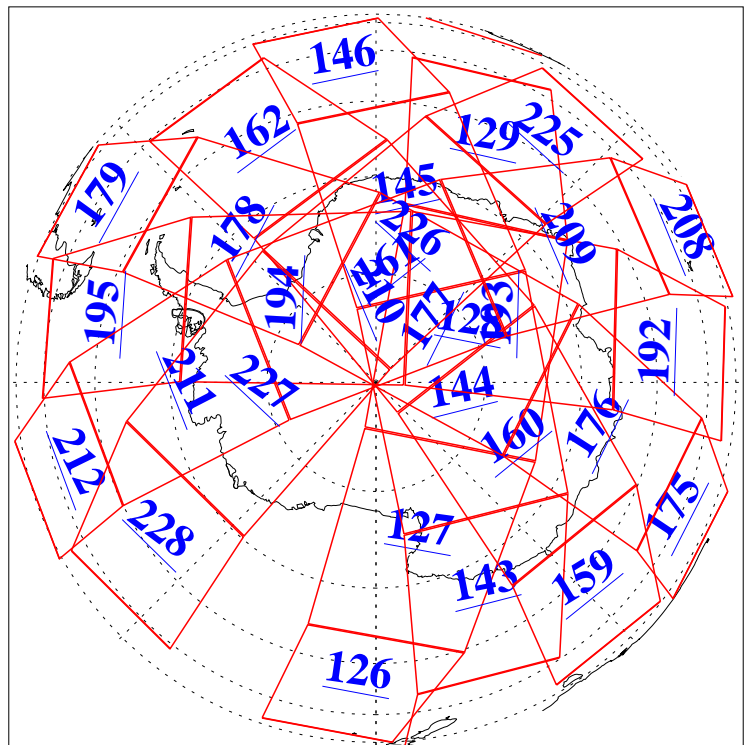

L1B Availability  
AMSU Granules: 240  
HSB Granules: 0  
AIRS Granules: 240

4 Mar 2018  
DoY 63  
Aqua Day 5783  
Granules: 1 to 120

Granules: 121 to 240

Legend: AMSU Available, HSB Available, AIRS Available

L1B Availability  
AMSU Granules: 240  
HSB Granules: 0  
AIRS Granules: 240

4 Mar 2018  
DoY 63  
Aqua Day 5783

Ascending Granules

Descending Granules

Legend: AMSU Available, HSB Available, AIRS Available

L1B Availability  
 AMSU Granules: 240  
 HSB Granules: 0  
 AIRS Granules: 240

4 Mar 2018  
 DoY 63  
 Aqua Day 5783

Northern Hemisphere Granules

Southern Hemisphere Granules

Legend: AMSU Available, HSB Available, AIRS Available