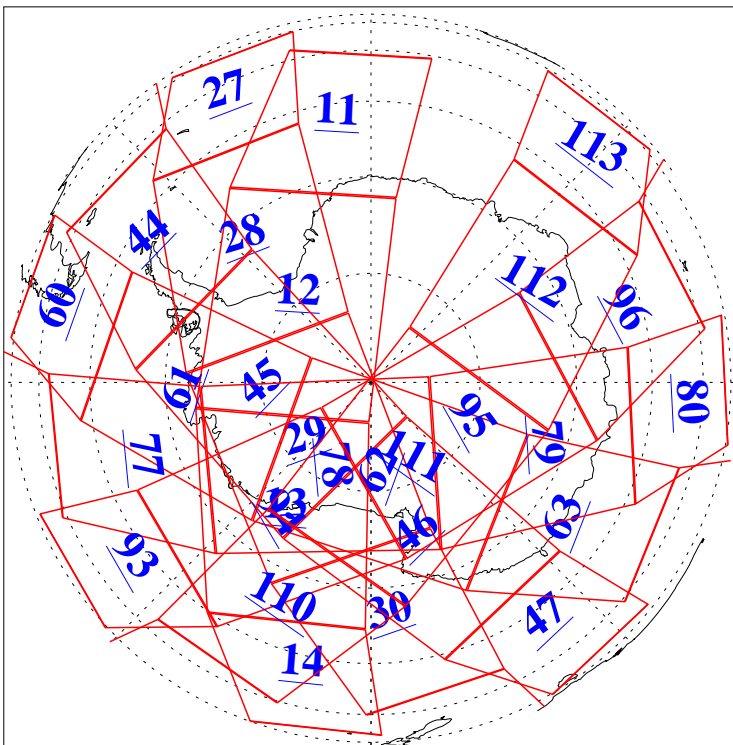

L1B Availability  
AMSU Granules: 240  
HSB Granules: 0  
AIRS Granules: 240

4 Mar 2018  
DoY 63  
Aqua Day 5783  
Granules: 1 to 120

Granules: 121 to 240

Legend: AMSU Available, HSB Available, AIRS Available

L1B Availability  
AMSU Granules: 240  
HSB Granules: 0  
AIRS Granules: 240

4 Mar 2018  
DoY 63  
Aqua Day 5783

Ascending Granules

Descending Granules

Legend: AMSU Available, HSB Available, AIRS Available

L1B Availability  
 AMSU Granules: 240  
 HSB Granules: 0  
 AIRS Granules: 240

4 Mar 2018  
 DoY 63  
 Aqua Day 5783

Northern Hemisphere Granules

Southern Hemisphere Granules

Legend: AMSU Available, HSB Available, AIRS Available