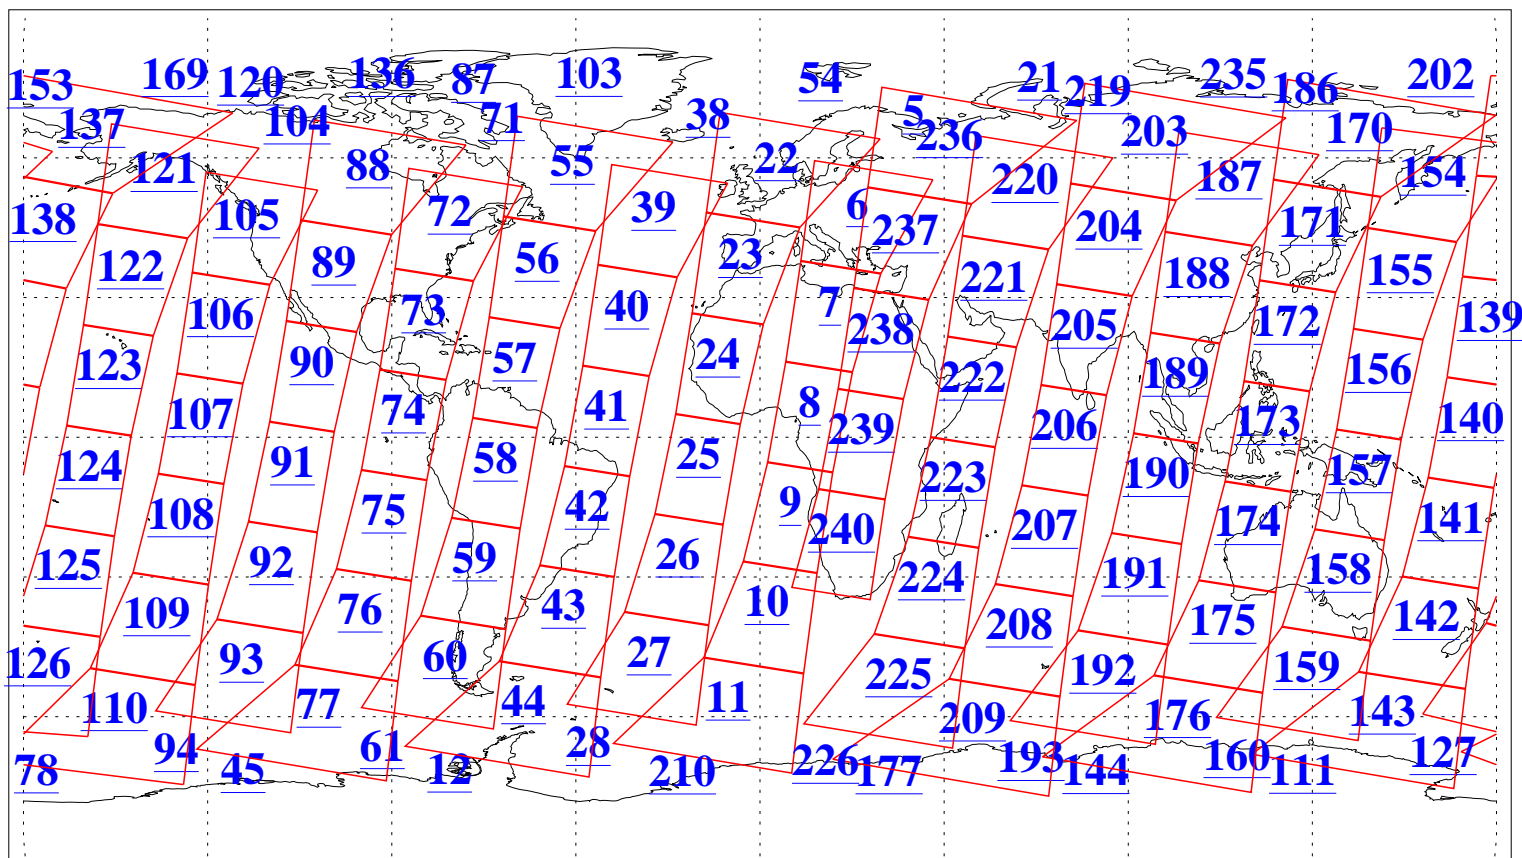

L1B Availability  
AMSU Granules: 240  
HSB Granules: 0  
AIRS Granules: 240

4 Mar 2018  
DoY 63  
Aqua Day 5783  
Granules: 1 to 120

Granules: 121 to 240

Legend: AMSU Available, HSB Available, AIRS Available

L1B Availability  
AMSU Granules: 240  
HSB Granules: 0  
AIRS Granules: 240

4 Mar 2018  
DoY 63  
Aqua Day 5783

Ascending Granules

Descending Granules

Legend: AMSU Available, HSB Available, AIRS Available

L1B Availability  
 AMSU Granules: 240  
 HSB Granules: 0  
 AIRS Granules: 240

4 Mar 2018  
 DoY 63  
 Aqua Day 5783

Northern Hemisphere Granules

Southern Hemisphere Granules

Legend: AMSU Available, HSB Available, AIRS Available