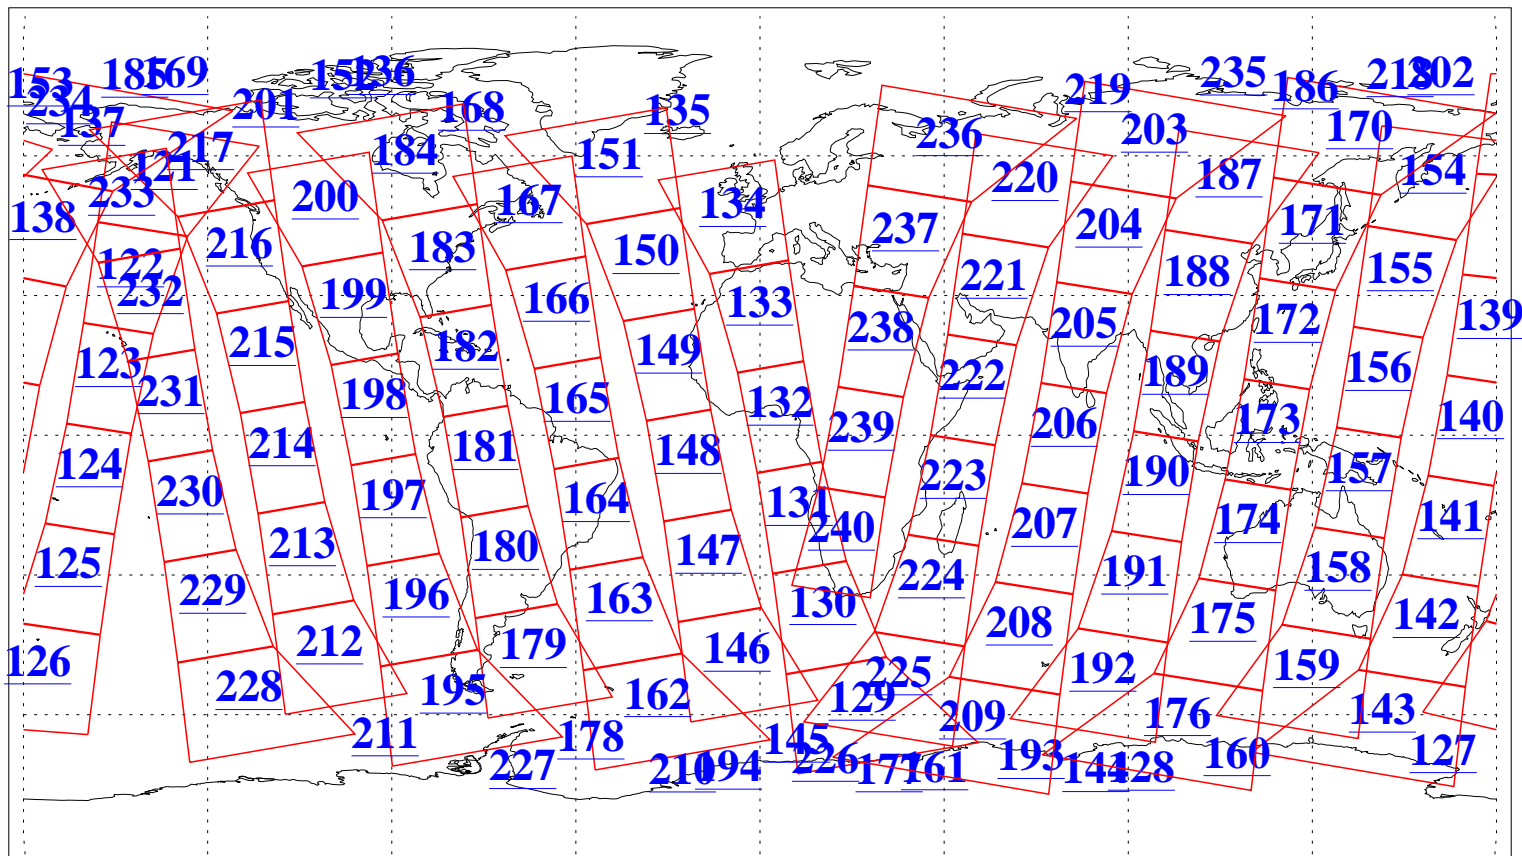

L1B Availability  
AMSU Granules: 240  
HSB Granules: 0  
AIRS Granules: 240

4 Mar 2018  
DoY 63  
Aqua Day 5783  
Granules: 1 to 120

Granules: 121 to 240

Legend: AMSU Available, HSB Available, AIRS Available

L1B Availability  
AMSU Granules: 240  
HSB Granules: 0  
AIRS Granules: 240

4 Mar 2018  
DoY 63  
Aqua Day 5783

Ascending Granules

Descending Granules

Legend: AMSU Available, HSB Available, AIRS Available

L1B Availability  
 AMSU Granules: 240  
 HSB Granules: 0  
 AIRS Granules: 240

4 Mar 2018  
 DoY 63  
 Aqua Day 5783

Northern Hemisphere Granules

Southern Hemisphere Granules

Legend: AMSU Available, HSB Available, AIRS Available