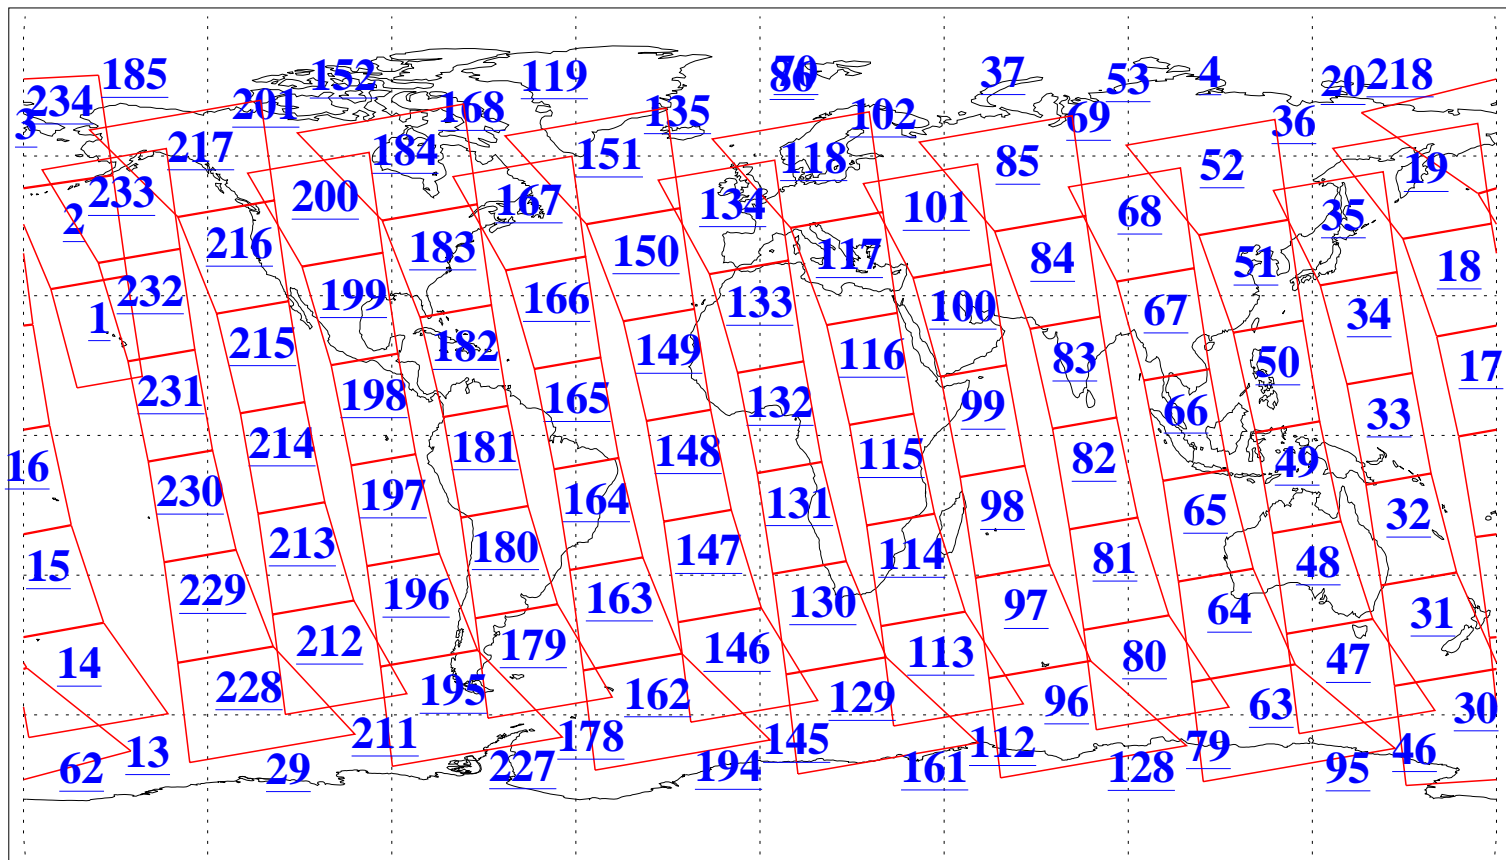

L1B Availability  
AMSU Granules: 240  
HSB Granules: 0  
AIRS Granules: 240

4 Mar 2018  
DoY 63  
Aqua Day 5783  
Granules: 1 to 120

Granules: 121 to 240

Legend: AMSU Available, HSB Available, AIRS Available

L1B Availability  
AMSU Granules: 240  
HSB Granules: 0  
AIRS Granules: 240

4 Mar 2018  
DoY 63  
Aqua Day 5783

Ascending Granules

Descending Granules

Legend: AMSU Available, HSB Available, AIRS Available

L1B Availability  
 AMSU Granules: 240  
 HSB Granules: 0  
 AIRS Granules: 240

4 Mar 2018  
 DoY 63  
 Aqua Day 5783

Northern Hemisphere Granules

Southern Hemisphere Granules

Legend: AMSU Available, HSB Available, AIRS Available