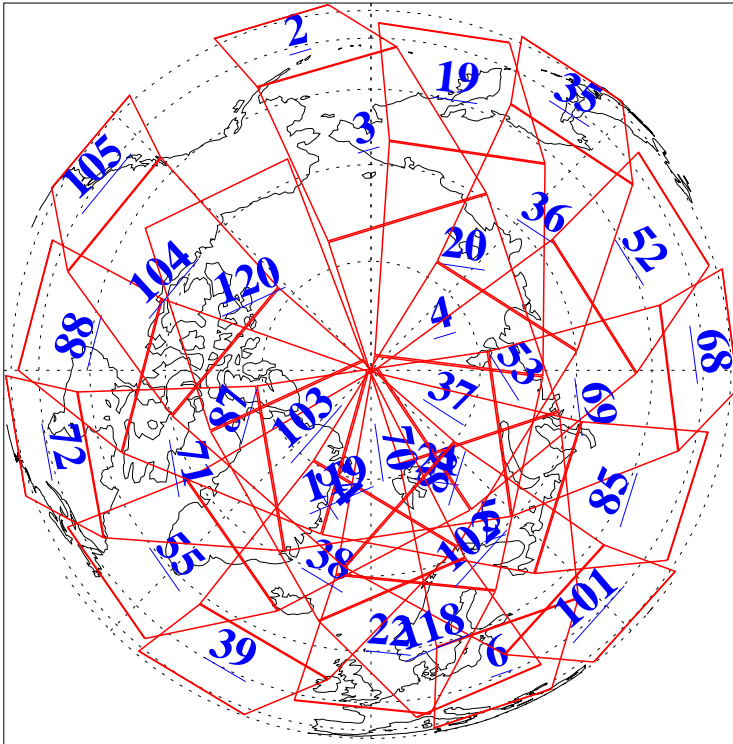

L1B Availability  
AMSU Granules: 240  
HSB Granules: 0  
AIRS Granules: 240

4 Mar 2018  
DoY 63  
Aqua Day 5783  
Granules: 1 to 120

Granules: 121 to 240

Legend: AMSU Available, HSB Available, AIRS Available

L1B Availability  
AMSU Granules: 240  
HSB Granules: 0  
AIRS Granules: 240

4 Mar 2018  
DoY 63  
Aqua Day 5783

Ascending Granules

Descending Granules

Legend: AMSU Available, HSB Available, AIRS Available

L1B Availability  
 AMSU Granules: 240  
 HSB Granules: 0  
 AIRS Granules: 240

4 Mar 2018  
 DoY 63  
 Aqua Day 5783

Northern Hemisphere Granules

Southern Hemisphere Granules

Legend: AMSU Available, HSB Available, AIRS Available