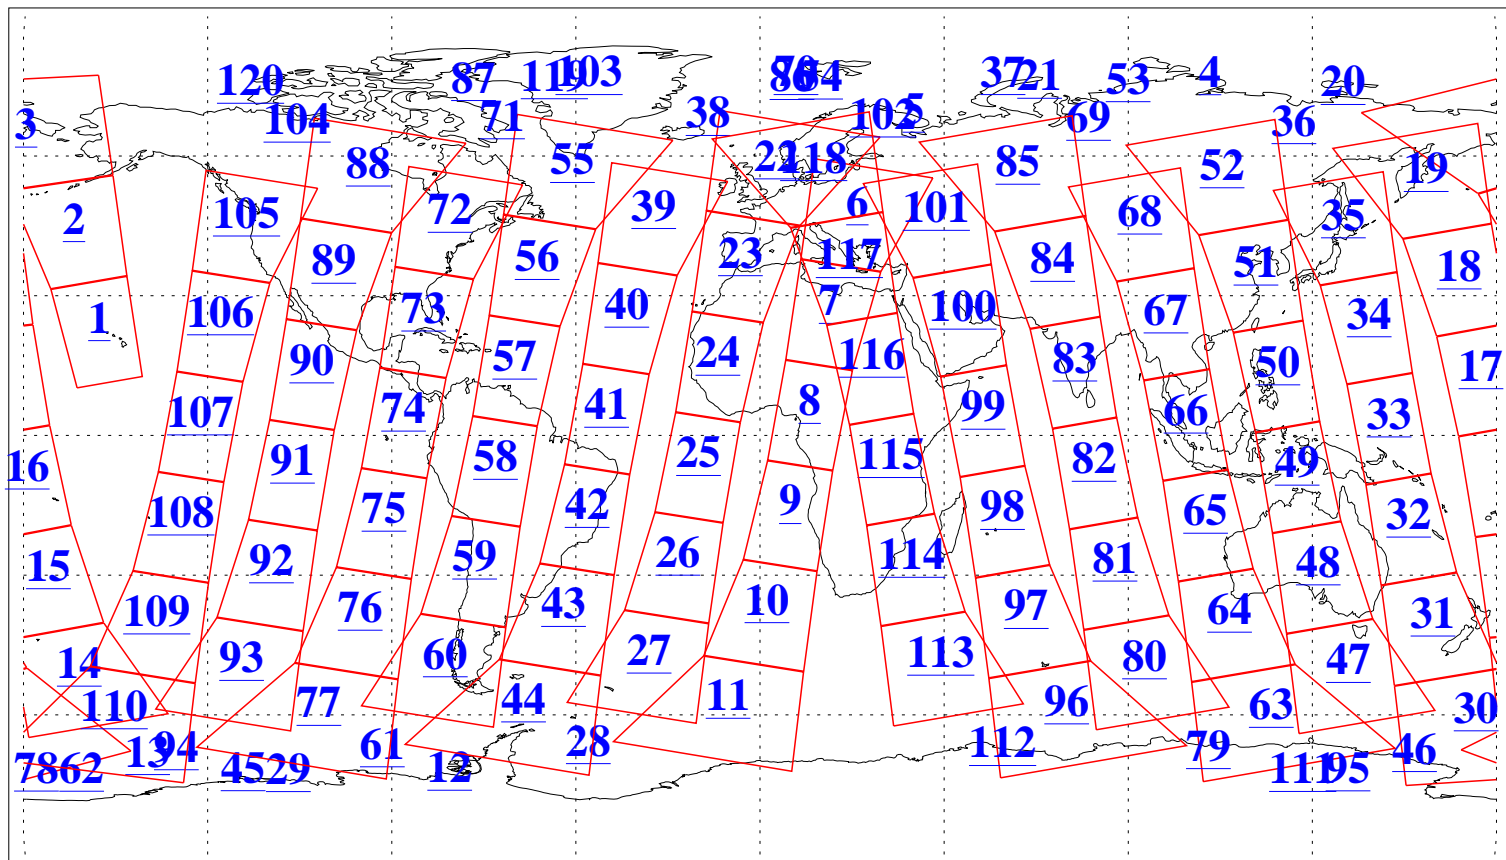

L1B Availability  
AMSU Granules: 240  
HSB Granules: 0  
AIRS Granules: 240

4 Mar 2018  
DoY 63  
Aqua Day 5783  
Granules: 1 to 120

Granules: 121 to 240

Legend: AMSU Available, HSB Available, AIRS Available

L1B Availability  
AMSU Granules: 240  
HSB Granules: 0  
AIRS Granules: 240

4 Mar 2018  
DoY 63  
Aqua Day 5783

Ascending Granules

Descending Granules

Legend: AMSU Available, HSB Available, AIRS Available

L1B Availability  
 AMSU Granules: 240  
 HSB Granules: 0  
 AIRS Granules: 240

4 Mar 2018  
 DoY 63  
 Aqua Day 5783

Northern Hemisphere Granules

Southern Hemisphere Granules

Legend: AMSU Available, HSB Available, AIRS Available