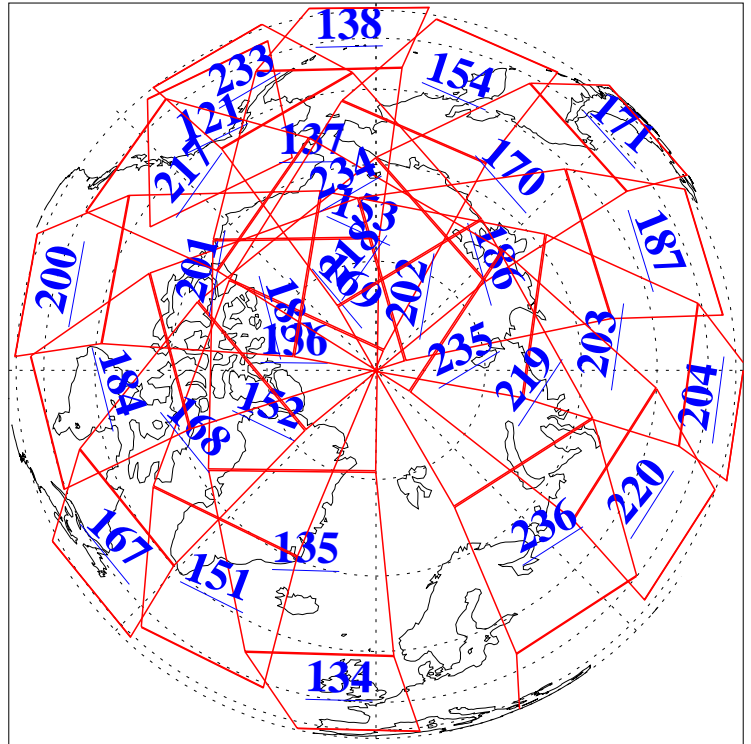

L1B Availability  
AMSU Granules: 240  
HSB Granules: 0  
AIRS Granules: 240

4 Mar 2018  
DoY 63  
Aqua Day 5783  
Granules: 1 to 120

Granules: 121 to 240

Legend: AMSU Available, HSB Available, AIRS Available

L1B Availability  
AMSU Granules: 240  
HSB Granules: 0  
AIRS Granules: 240

4 Mar 2018  
DoY 63  
Aqua Day 5783

Ascending Granules

Descending Granules

Legend: AMSU Available, HSB Available, AIRS Available

L1B Availability  
 AMSU Granules: 240  
 HSB Granules: 0  
 AIRS Granules: 240

4 Mar 2018  
 DoY 63  
 Aqua Day 5783

Northern Hemisphere Granules

Southern Hemisphere Granules

Legend: AMSU Available, HSB Available, AIRS Available