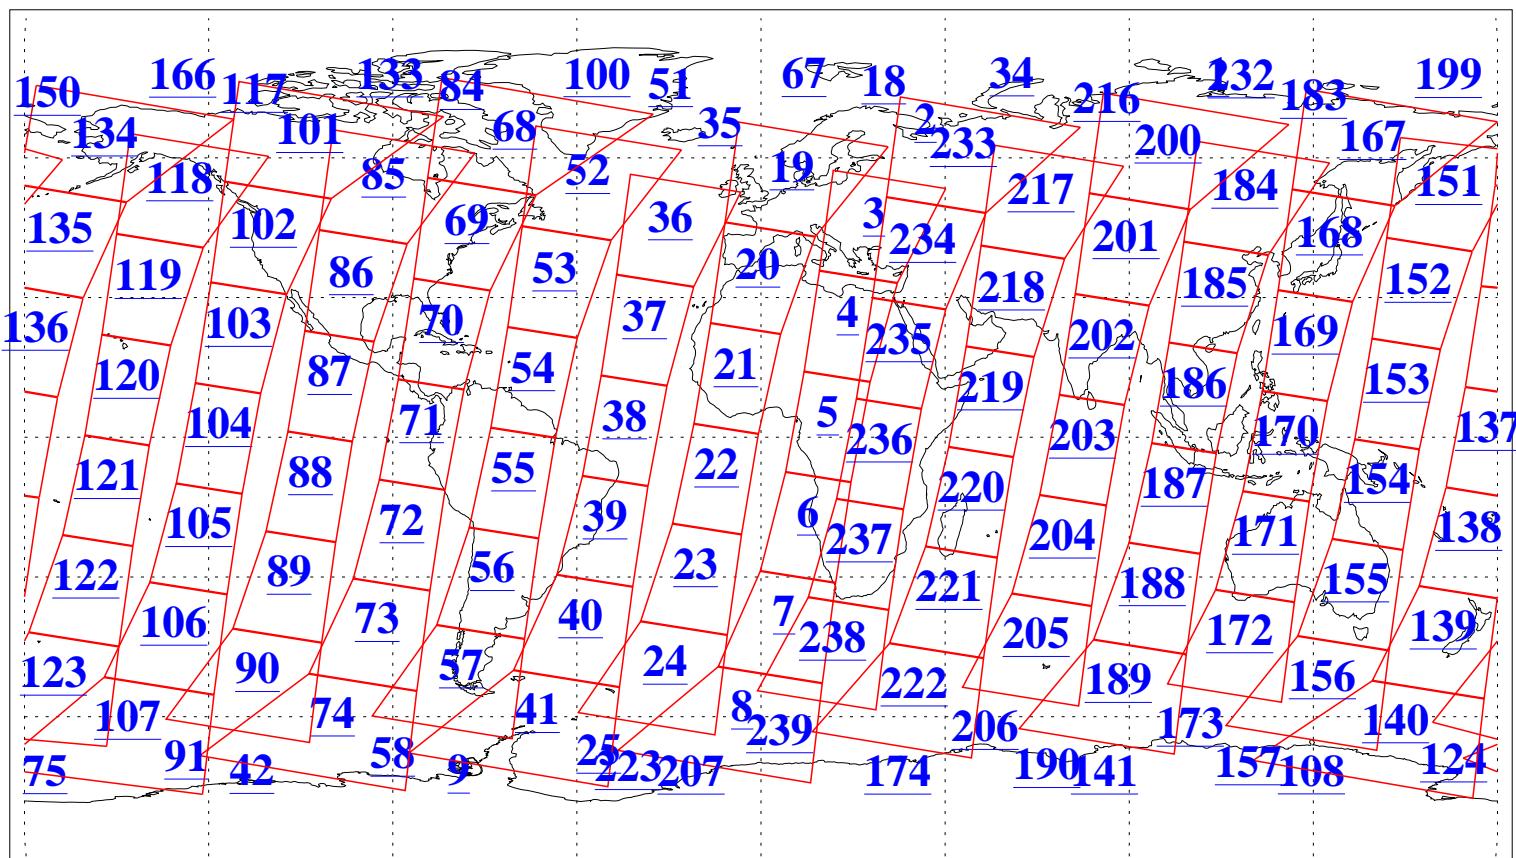

L1B Availability  
AMSU Granules: 240  
HSB Granules: 0  
AIRS Granules: 240

27 Feb 2018  
DoY 58  
Aqua Day 5778  
Granules: 1 to 120

Granules: 121 to 240

Legend: AMSU Available, HSB Available, AIRS Available

L1B Availability  
AMSU Granules: 240  
HSB Granules: 0  
AIRS Granules: 240

27 Feb 2018  
DoY 58  
Aqua Day 5778

Ascending Granules

Descending Granules

Legend: AMSU Available, HSB Available, AIRS Available

L1B Availability  
 AMSU Granules: 240  
 HSB Granules: 0  
 AIRS Granules: 240

27 Feb 2018  
 DoY 58  
 Aqua Day 5778

Northern Hemisphere Granules

Southern Hemisphere Granules

Legend: AMSU Available, HSB Available, AIRS Available