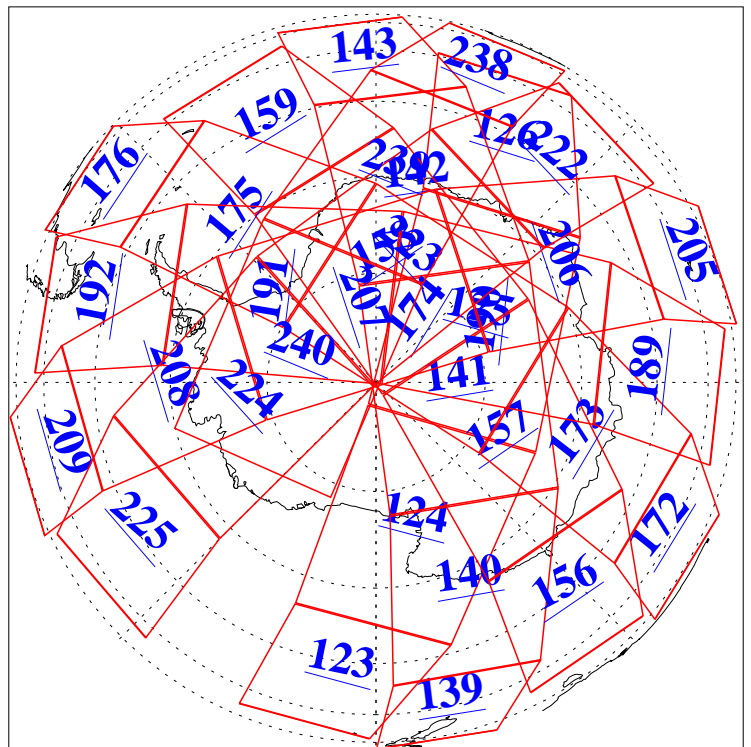

L1B Availability  
AMSU Granules: 240  
HSB Granules: 0  
AIRS Granules: 240

27 Feb 2018  
DoY 58  
Aqua Day 5778  
Granules: 1 to 120

Granules: 121 to 240

Legend: AMSU Available, HSB Available, AIRS Available

L1B Availability  
AMSU Granules: 240  
HSB Granules: 0  
AIRS Granules: 240

27 Feb 2018  
DoY 58  
Aqua Day 5778

Ascending Granules

Descending Granules

Legend: AMSU Available, HSB Available, AIRS Available

L1B Availability  
 AMSU Granules: 240  
 HSB Granules: 0  
 AIRS Granules: 240

27 Feb 2018  
 DoY 58  
 Aqua Day 5778

Northern Hemisphere Granules

Southern Hemisphere Granules

Legend: AMSU Available, HSB Available, AIRS Available