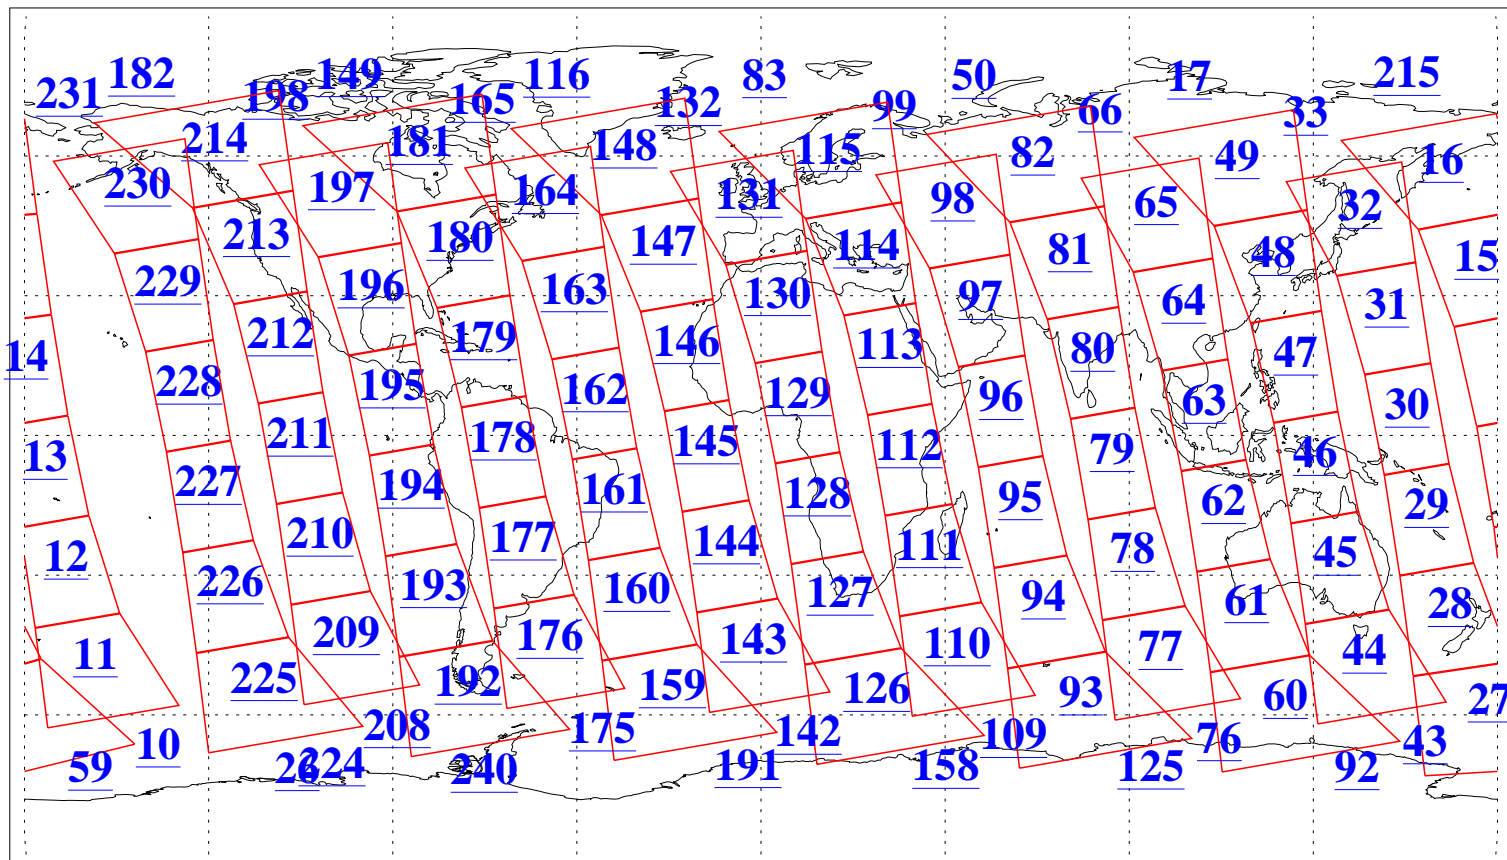

L1B Availability  
AMSU Granules: 240  
HSB Granules: 0  
AIRS Granules: 240

27 Feb 2018  
DoY 58  
Aqua Day 5778  
Granules: 1 to 120

Granules: 121 to 240

Legend: AMSU Available, HSB Available, AIRS Available

L1B Availability  
AMSU Granules: 240  
HSB Granules: 0  
AIRS Granules: 240

27 Feb 2018  
DoY 58  
Aqua Day 5778

Ascending Granules

Descending Granules

Legend: AMSU Available, HSB Available, AIRS Available

L1B Availability  
 AMSU Granules: 240  
 HSB Granules: 0  
 AIRS Granules: 240

27 Feb 2018  
 DoY 58  
 Aqua Day 5778

Northern Hemisphere Granules

Southern Hemisphere Granules

Legend: AMSU Available, HSB Available, AIRS Available