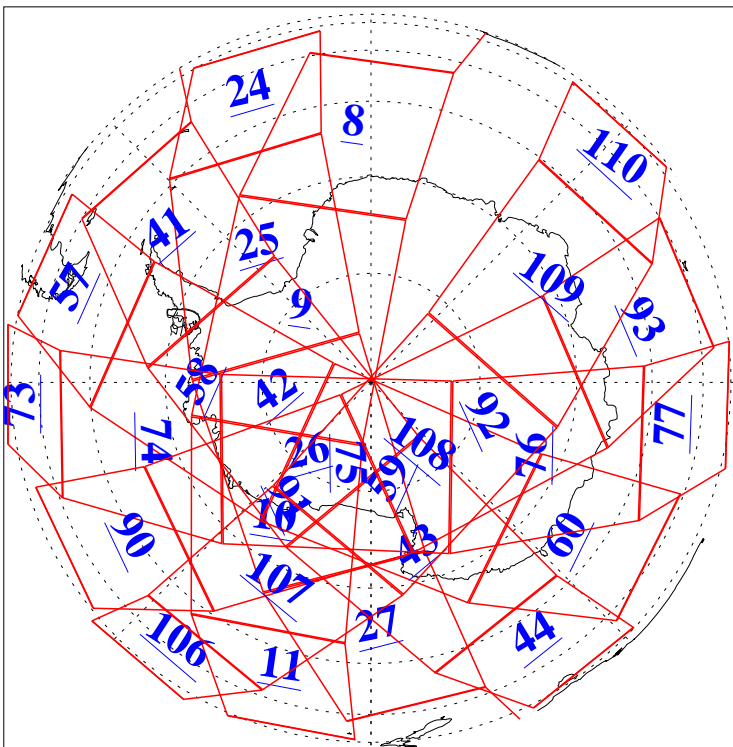

L1B Availability  
AMSU Granules: 240  
HSB Granules: 0  
AIRS Granules: 240

27 Feb 2018  
DoY 58  
Aqua Day 5778  
Granules: 1 to 120

Granules: 121 to 240

Legend: AMSU Available, HSB Available, AIRS Available

L1B Availability  
AMSU Granules: 240  
HSB Granules: 0  
AIRS Granules: 240

27 Feb 2018  
DoY 58  
Aqua Day 5778

Ascending Granules

Descending Granules

Legend: AMSU Available, HSB Available, AIRS Available

L1B Availability  
 AMSU Granules: 240  
 HSB Granules: 0  
 AIRS Granules: 240

27 Feb 2018  
 DoY 58  
 Aqua Day 5778

Northern Hemisphere Granules

Southern Hemisphere Granules

Legend: AMSU Available, HSB Available, AIRS Available