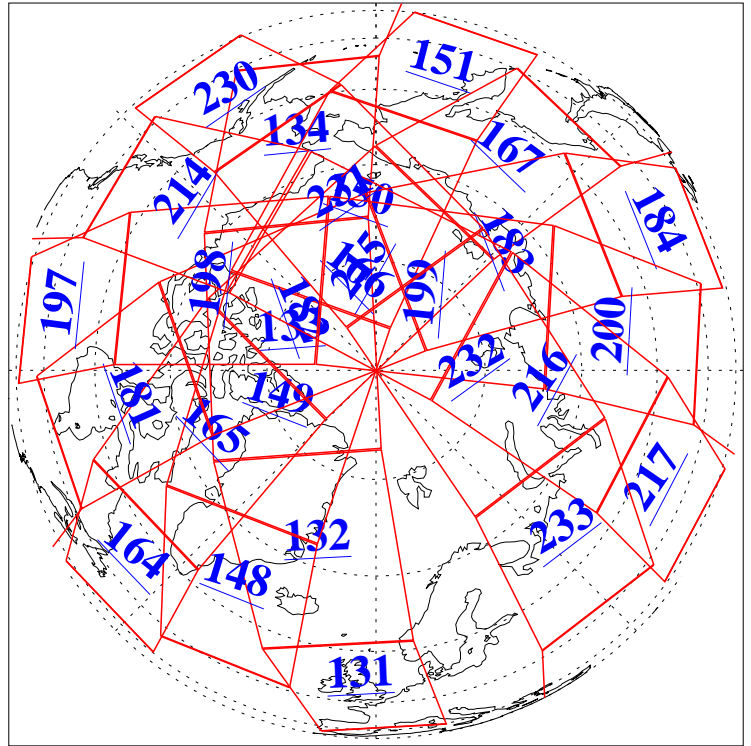

L1B Availability  
AMSU Granules: 240  
HSB Granules: 0  
AIRS Granules: 240

27 Feb 2018  
DoY 58  
Aqua Day 5778  
Granules: 1 to 120

Granules: 121 to 240

Legend: AMSU Available, HSB Available, AIRS Available

L1B Availability  
AMSU Granules: 240  
HSB Granules: 0  
AIRS Granules: 240

27 Feb 2018  
DoY 58  
Aqua Day 5778

Ascending Granules

Descending Granules

Legend: AMSU Available, HSB Available, AIRS Available

L1B Availability  
 AMSU Granules: 240  
 HSB Granules: 0  
 AIRS Granules: 240

27 Feb 2018  
 DoY 58  
 Aqua Day 5778

Northern Hemisphere Granules

Southern Hemisphere Granules

Legend: AMSU Available, HSB Available, AIRS Available