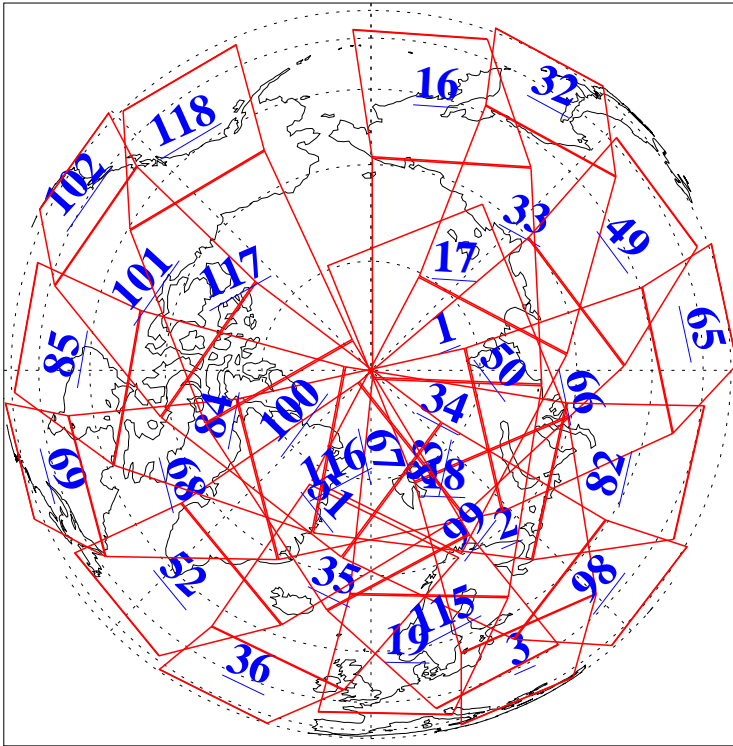

L1B Availability  
AMSU Granules: 240  
HSB Granules: 0  
AIRS Granules: 240

27 Feb 2018  
DoY 58  
Aqua Day 5778  
Granules: 1 to 120

Granules: 121 to 240

Legend: AMSU Available, HSB Available, AIRS Available

L1B Availability  
AMSU Granules: 240  
HSB Granules: 0  
AIRS Granules: 240

27 Feb 2018  
DoY 58  
Aqua Day 5778

Ascending Granules

Descending Granules

Legend: AMSU Available, HSB Available, AIRS Available

L1B Availability  
 AMSU Granules: 240  
 HSB Granules: 0  
 AIRS Granules: 240

27 Feb 2018  
 DoY 58  
 Aqua Day 5778

Northern Hemisphere Granules

Southern Hemisphere Granules

Legend: AMSU Available, HSB Available, AIRS Available