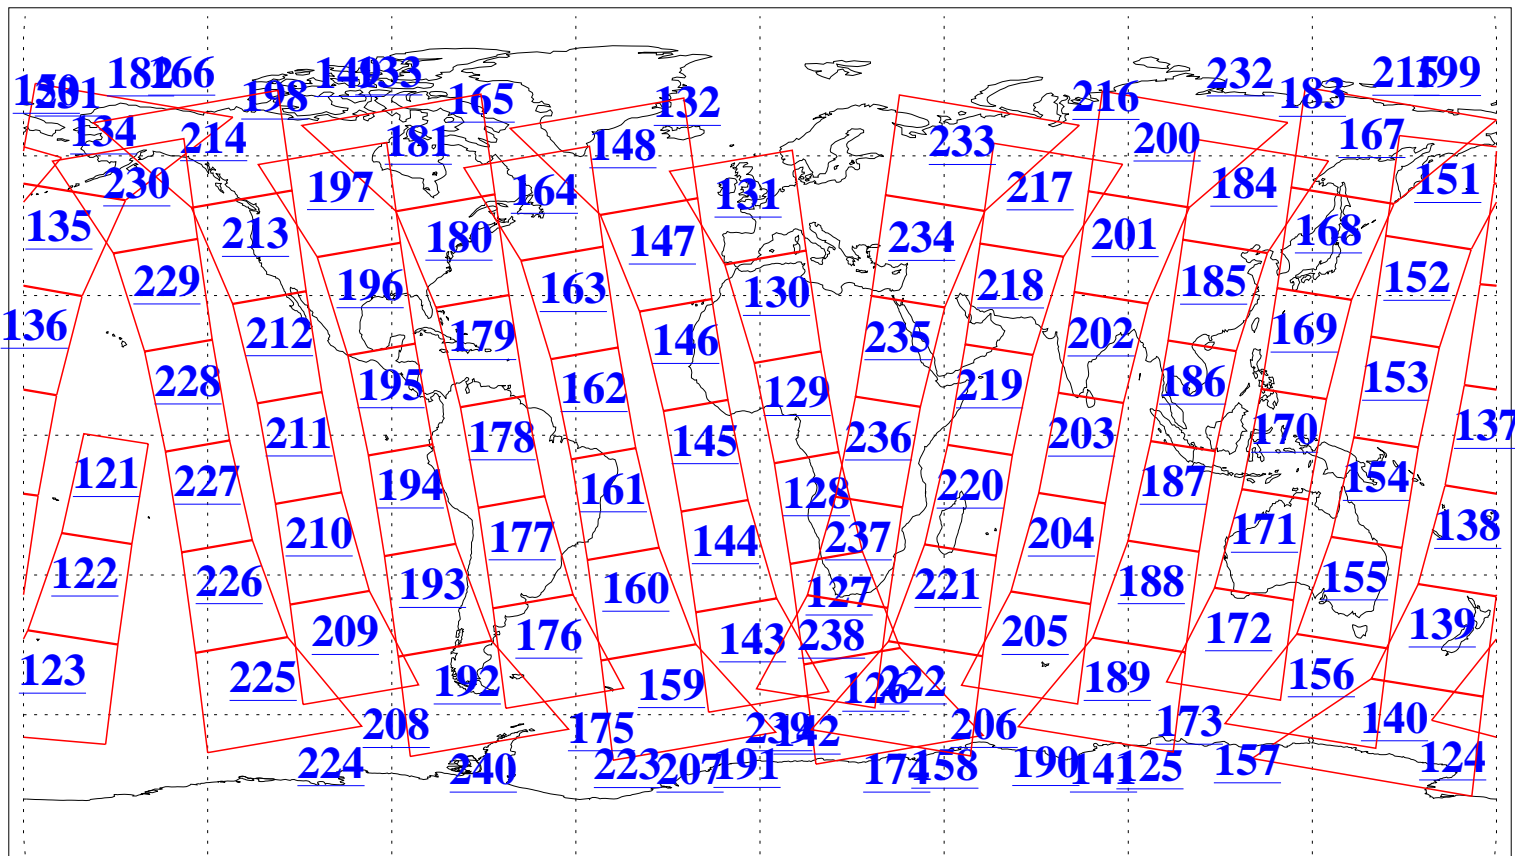

L1B Availability  
AMSU Granules: 240  
HSB Granules: 0  
AIRS Granules: 240

27 Feb 2018  
DoY 58  
Aqua Day 5778  
Granules: 1 to 120

Granules: 121 to 240

Legend: AMSU Available, HSB Available, AIRS Available

L1B Availability  
AMSU Granules: 240  
HSB Granules: 0  
AIRS Granules: 240

27 Feb 2018  
DoY 58  
Aqua Day 5778

Ascending Granules

Descending Granules

Legend: AMSU Available, HSB Available, AIRS Available

L1B Availability  
 AMSU Granules: 240  
 HSB Granules: 0  
 AIRS Granules: 240

27 Feb 2018  
 DoY 58  
 Aqua Day 5778

Northern Hemisphere Granules

Southern Hemisphere Granules

Legend: AMSU Available, HSB Available, AIRS Available