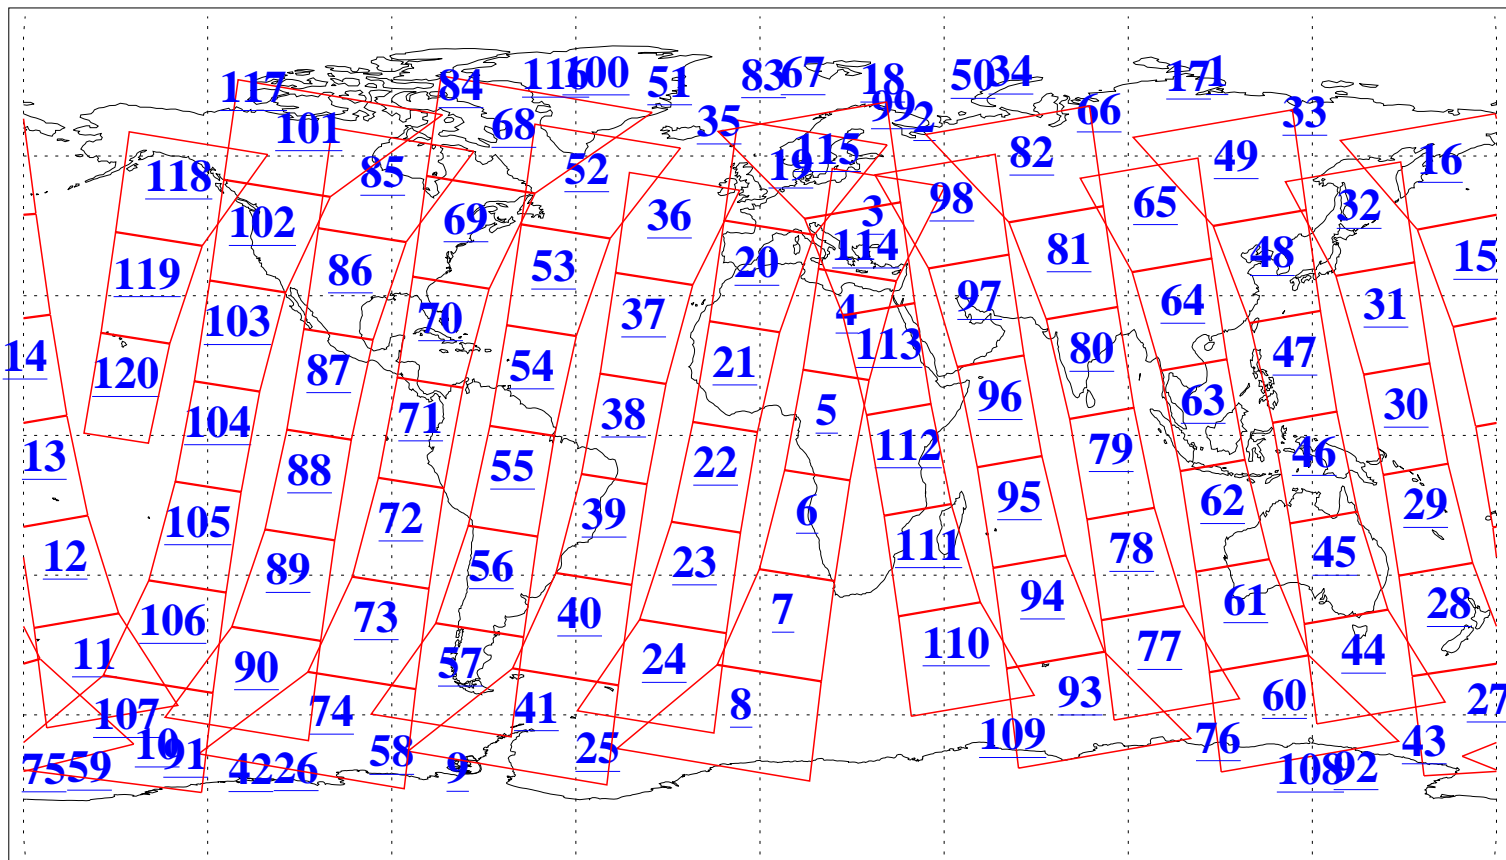

L1B Availability  
AMSU Granules: 240  
HSB Granules: 0  
AIRS Granules: 240

27 Feb 2018  
DoY 58  
Aqua Day 5778  
Granules: 1 to 120

Granules: 121 to 240

Legend: AMSU Available, HSB Available, AIRS Available

L1B Availability  
AMSU Granules: 240  
HSB Granules: 0  
AIRS Granules: 240

27 Feb 2018  
DoY 58  
Aqua Day 5778

Ascending Granules

Descending Granules

Legend: AMSU Available, HSB Available, AIRS Available

L1B Availability  
 AMSU Granules: 240  
 HSB Granules: 0  
 AIRS Granules: 240

27 Feb 2018  
 DoY 58  
 Aqua Day 5778

Northern Hemisphere Granules

Southern Hemisphere Granules

Legend: AMSU Available, HSB Available, AIRS Available