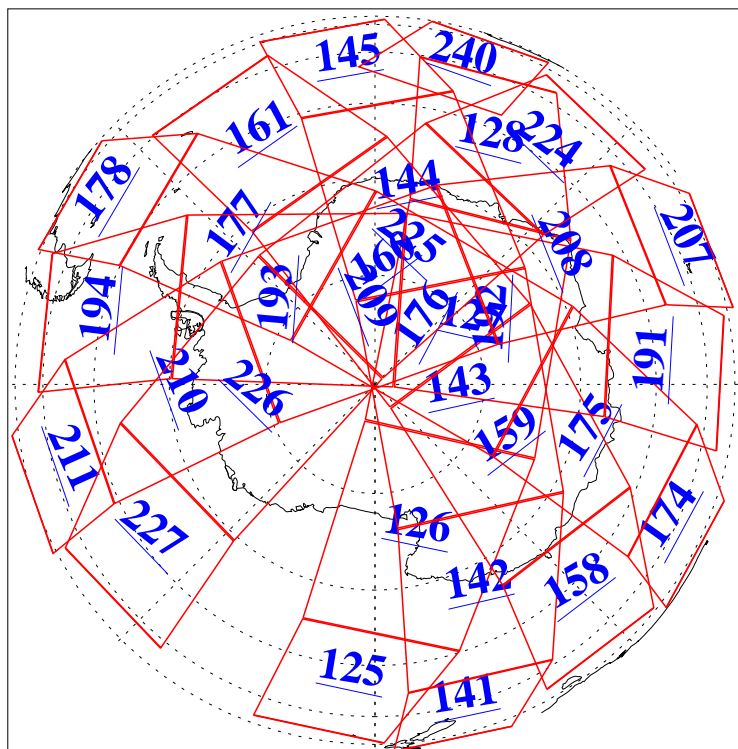

L1B Availability
AMSU Granules: 239
HSB Granules: 0
AIRS Granules: 238

25 Feb 2018
DoY 56
Aqua Day 5776
Granules: 1 to 120

Granules: 121 to 240

Legend: AMSU Available, HSB Available, AIRS Available

L1B Availability
AMSU Granules: 239
HSB Granules: 0
AIRS Granules: 238

25 Feb 2018
DoY 56
Aqua Day 5776

Ascending Granules

Descending Granules

Legend: AMSU Available, HSB Available, AIRS Available

L1B Availability
 AMSU Granules: 239
 HSB Granules: 0
 AIRS Granules: 238

25 Feb 2018
 DoY 56
 Aqua Day 5776

Northern Hemisphere Granules

Southern Hemisphere Granules

Legend: AMSU Available, HSB Available, AIRS Available