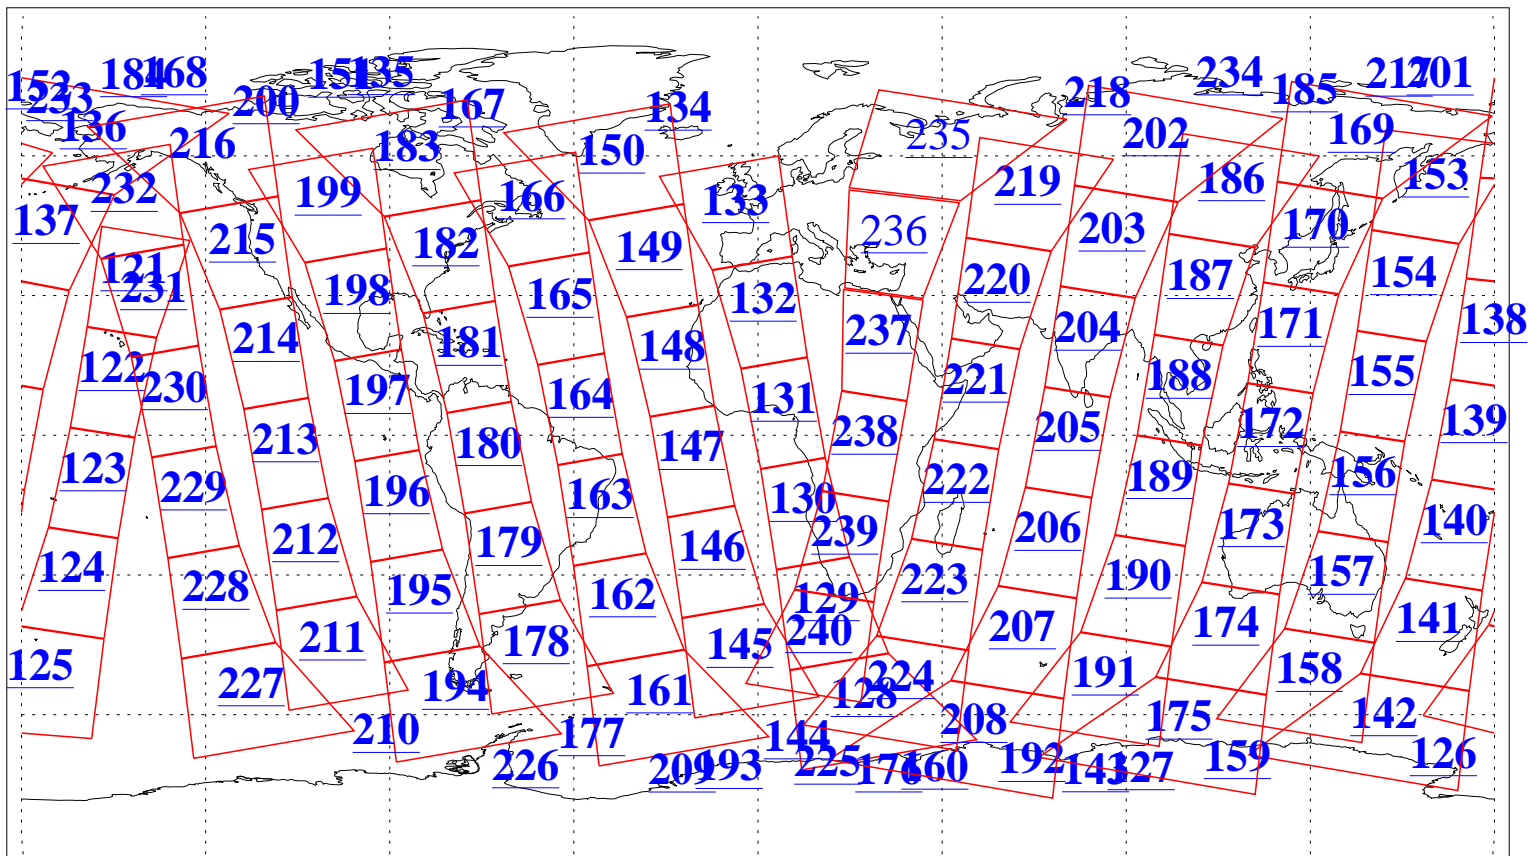

L1B Availability
AMSU Granules: 239
HSB Granules: 0
AIRS Granules: 238

25 Feb 2018
DoY 56
Aqua Day 5776
Granules: 1 to 120

Granules: 121 to 240

Legend: AMSU Available, HSB Available, AIRS Available

L1B Availability
AMSU Granules: 239
HSB Granules: 0
AIRS Granules: 238

25 Feb 2018
DoY 56
Aqua Day 5776

Ascending Granules

Descending Granules

Legend: AMSU Available, HSB Available, AIRS Available

L1B Availability
 AMSU Granules: 239
 HSB Granules: 0
 AIRS Granules: 238

25 Feb 2018
 DoY 56
 Aqua Day 5776

Northern Hemisphere Granules

Southern Hemisphere Granules

Legend: AMSU Available, HSB Available, AIRS Available