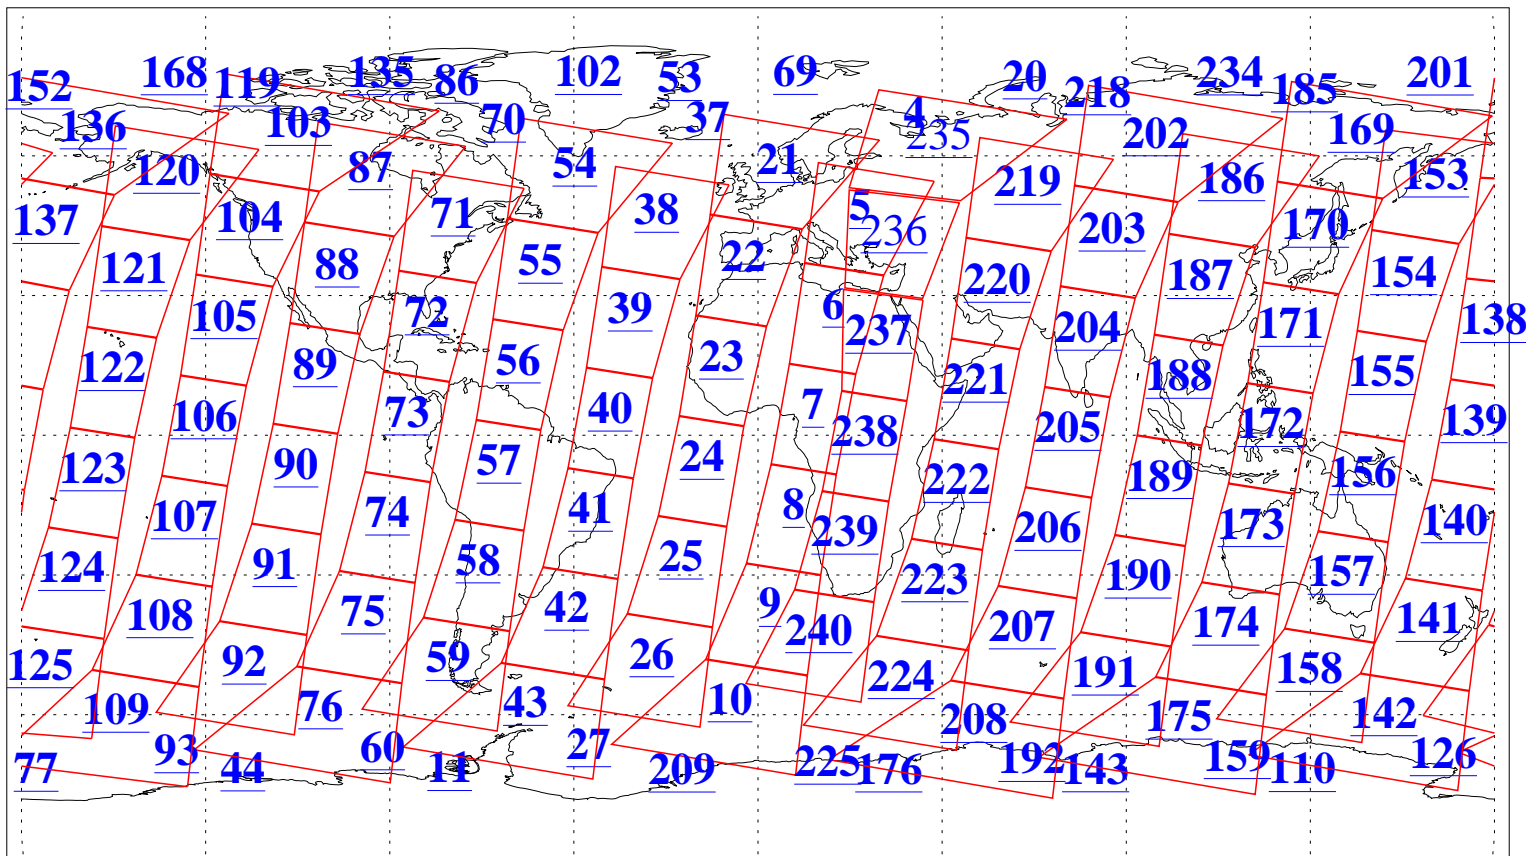

L1B Availability
AMSU Granules: 239
HSB Granules: 0
AIRS Granules: 238

25 Feb 2018
DoY 56
Aqua Day 5776
Granules: 1 to 120

Granules: 121 to 240

Legend: AMSU Available, HSB Available, AIRS Available

L1B Availability
AMSU Granules: 239
HSB Granules: 0
AIRS Granules: 238

25 Feb 2018
DoY 56
Aqua Day 5776

Ascending Granules

Descending Granules

Legend: AMSU Available, HSB Available, AIRS Available

L1B Availability
 AMSU Granules: 239
 HSB Granules: 0
 AIRS Granules: 238

25 Feb 2018
 DoY 56
 Aqua Day 5776

Northern Hemisphere Granules

Southern Hemisphere Granules

Legend: AMSU Available, HSB Available, AIRS Available