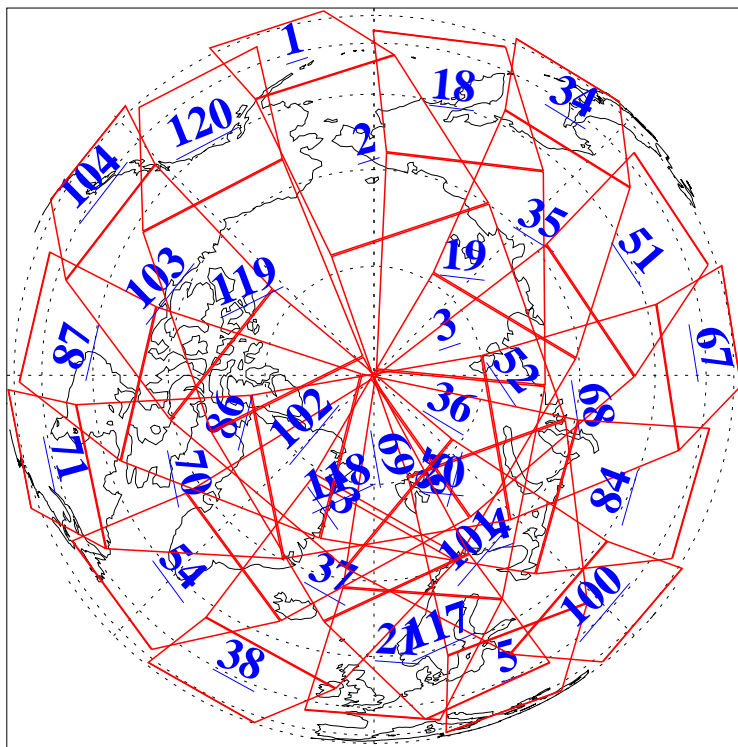

L1B Availability
AMSU Granules: 239
HSB Granules: 0
AIRS Granules: 238

25 Feb 2018
DoY 56
Aqua Day 5776
Granules: 1 to 120

Granules: 121 to 240

Legend: AMSU Available, HSB Available, AIRS Available

L1B Availability
AMSU Granules: 239
HSB Granules: 0
AIRS Granules: 238

25 Feb 2018
DoY 56
Aqua Day 5776

Ascending Granules

Descending Granules

Legend: AMSU Available, HSB Available, AIRS Available

L1B Availability
 AMSU Granules: 239
 HSB Granules: 0
 AIRS Granules: 238

25 Feb 2018
 DoY 56
 Aqua Day 5776

Northern Hemisphere Granules

Southern Hemisphere Granules

Legend: AMSU Available, HSB Available, AIRS Available