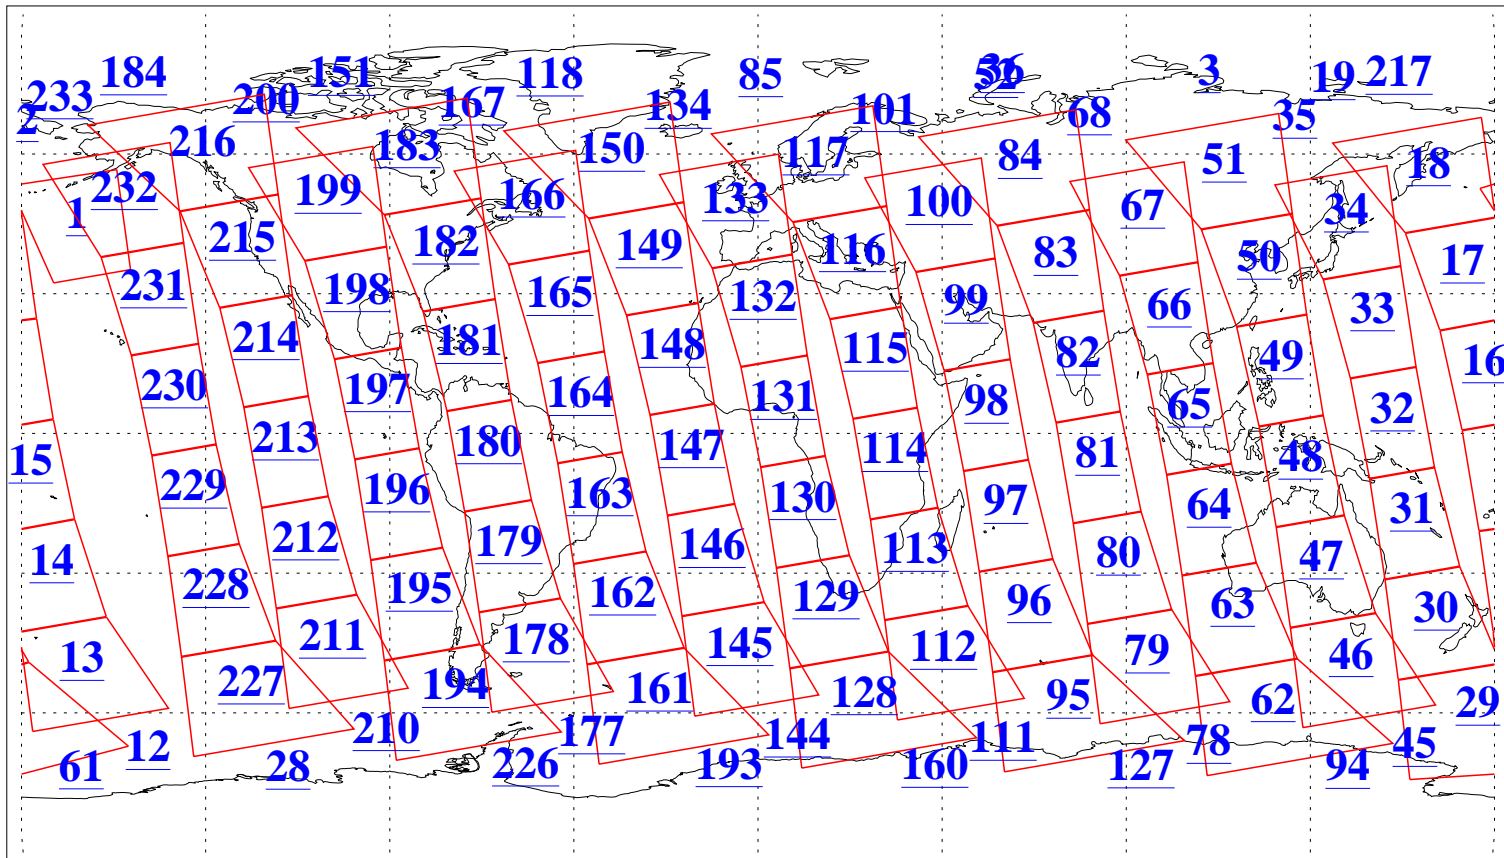

L1B Availability
AMSU Granules: 239
HSB Granules: 0
AIRS Granules: 238

25 Feb 2018
DoY 56
Aqua Day 5776
Granules: 1 to 120

Granules: 121 to 240

Legend: AMSU Available, HSB Available, AIRS Available

L1B Availability
AMSU Granules: 239
HSB Granules: 0
AIRS Granules: 238

25 Feb 2018
DoY 56
Aqua Day 5776

Ascending Granules

Descending Granules

Legend: AMSU Available, HSB Available, AIRS Available

L1B Availability
 AMSU Granules: 239
 HSB Granules: 0
 AIRS Granules: 238

25 Feb 2018
 DoY 56
 Aqua Day 5776

Northern Hemisphere Granules

Southern Hemisphere Granules

Legend: AMSU Available, HSB Available, AIRS Available