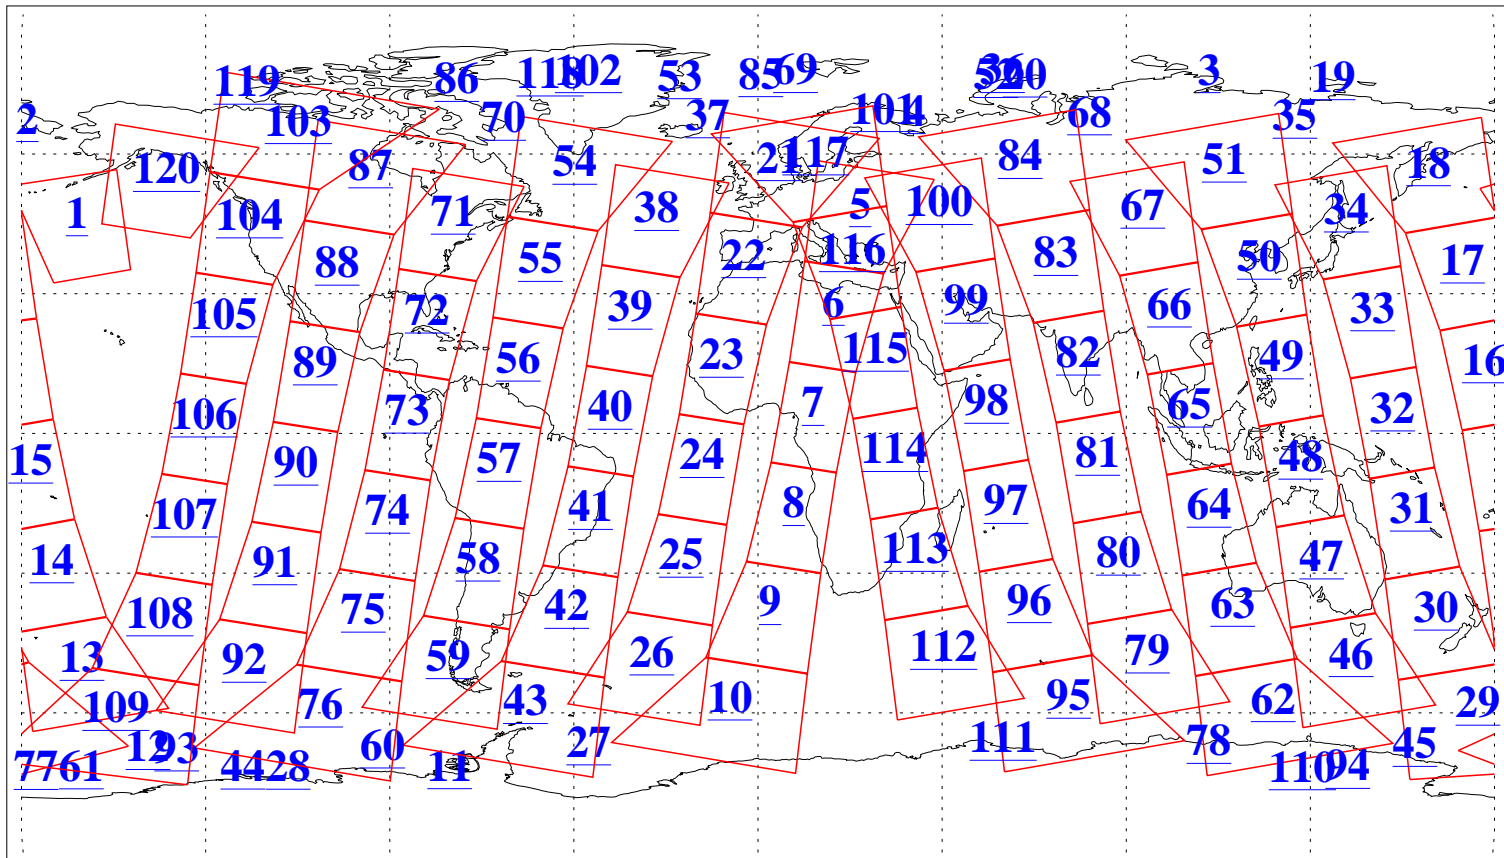

L1B Availability
AMSU Granules: 239
HSB Granules: 0
AIRS Granules: 238

25 Feb 2018
DoY 56
Aqua Day 5776
Granules: 1 to 120

Granules: 121 to 240

Legend: AMSU Available, HSB Available, AIRS Available

L1B Availability
AMSU Granules: 239
HSB Granules: 0
AIRS Granules: 238

25 Feb 2018
DoY 56
Aqua Day 5776

Ascending Granules

Descending Granules

Legend: AMSU Available, HSB Available, AIRS Available

L1B Availability
 AMSU Granules: 239
 HSB Granules: 0
 AIRS Granules: 238

25 Feb 2018
 DoY 56
 Aqua Day 5776

Northern Hemisphere Granules

Southern Hemisphere Granules

Legend: AMSU Available, HSB Available, AIRS Available