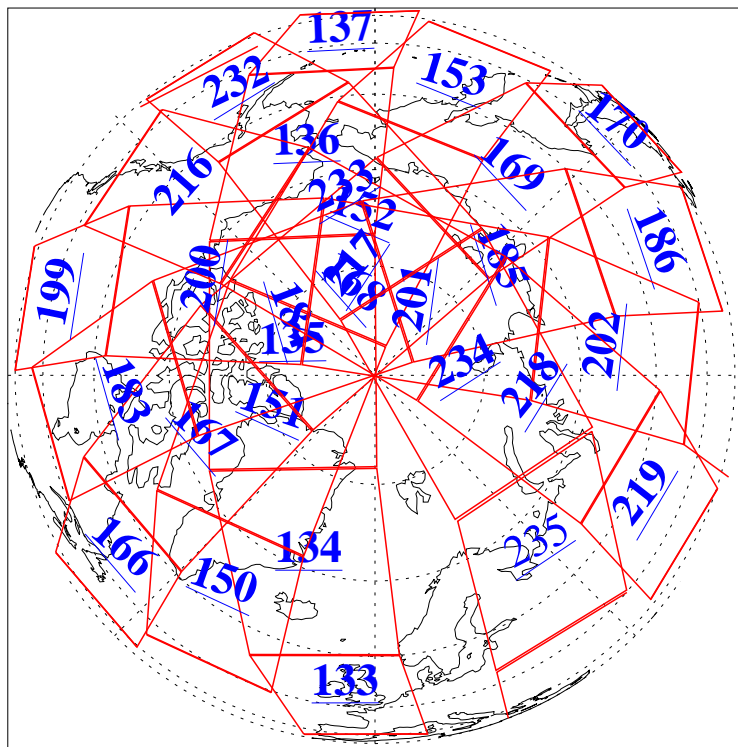

25 Feb 2018
DoY 56
Aqua Day 5776

Ascending Granules

Descending Granules

Legend: AMSU Available, HSB Available, AIRS Available

L1B Availability
 AMSU Granules: 239
 HSB Granules: 0
 AIRS Granules: 238

25 Feb 2018
 DoY 56
 Aqua Day 5776

Northern Hemisphere Granules

Southern Hemisphere Granules

Legend: AMSU Available, HSB Available, AIRS Available