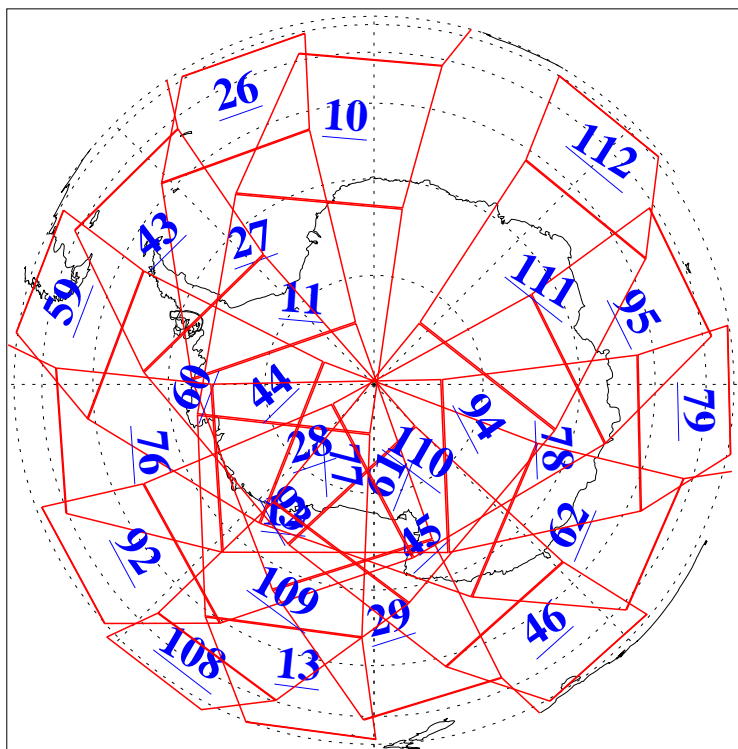

L1B Availability
AMSU Granules: 239
HSB Granules: 0
AIRS Granules: 238

25 Feb 2018
DoY 56
Aqua Day 5776
Granules: 1 to 120

Granules: 121 to 240

Legend: AMSU Available, HSB Available, AIRS Available

L1B Availability
AMSU Granules: 239
HSB Granules: 0
AIRS Granules: 238

25 Feb 2018
DoY 56
Aqua Day 5776

Ascending Granules

Descending Granules

Legend: AMSU Available, HSB Available, AIRS Available

L1B Availability
 AMSU Granules: 239
 HSB Granules: 0
 AIRS Granules: 238

25 Feb 2018
 DoY 56
 Aqua Day 5776

Northern Hemisphere Granules

Southern Hemisphere Granules

Legend: AMSU Available, HSB Available, AIRS Available