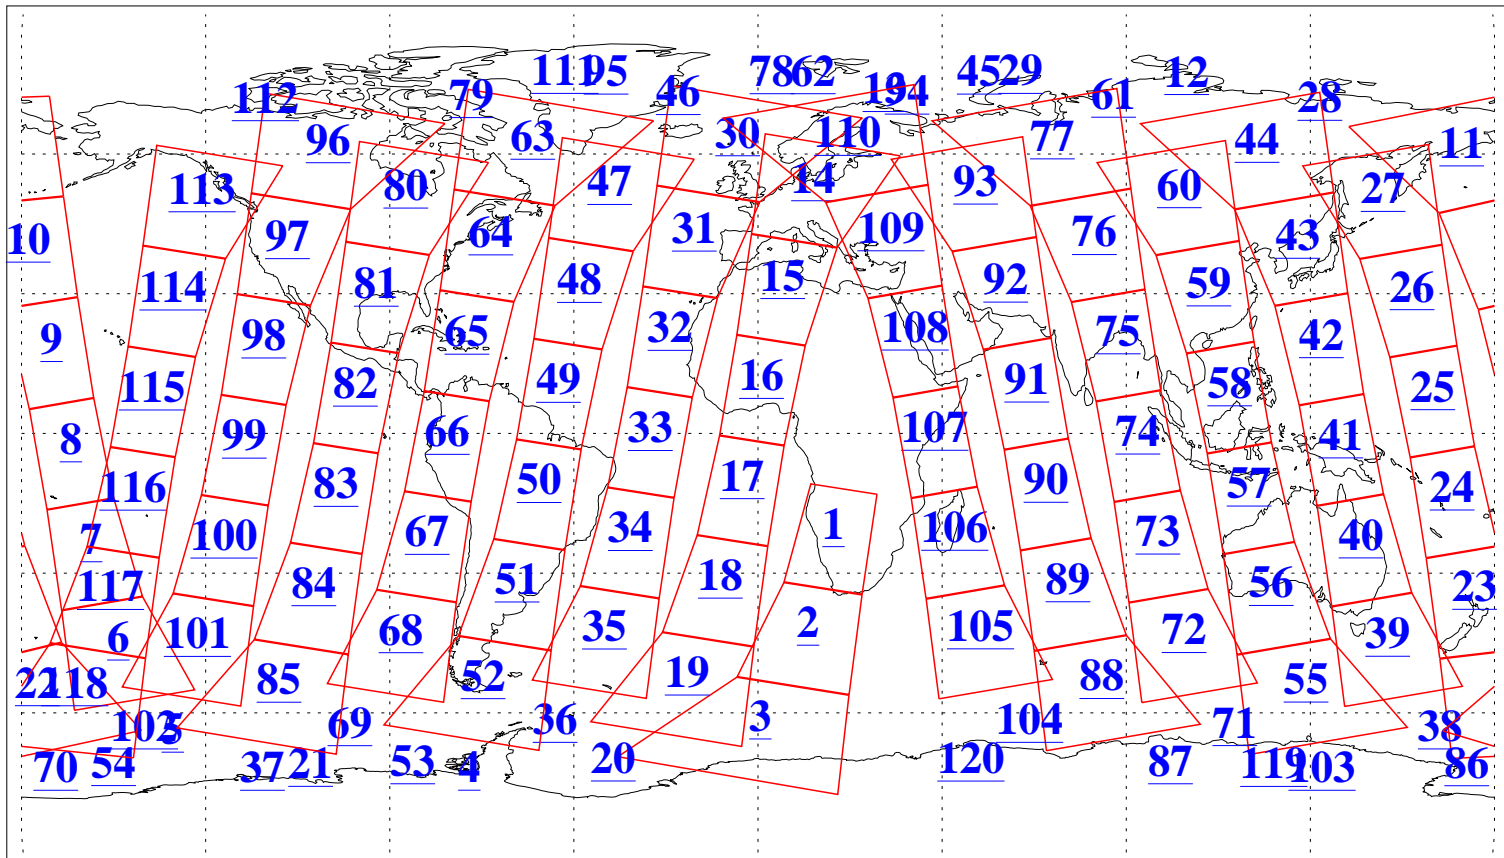

L1B Availability
AMSU Granules: 240
HSB Granules: 0
AIRS Granules: 240

24 Feb 2018
DoY 55
Aqua Day 5775
Granules: 1 to 120

Granules: 121 to 240

Legend: AMSU Available, HSB Available, AIRS Available

L1B Availability
AMSU Granules: 240
HSB Granules: 0
AIRS Granules: 240

24 Feb 2018
DoY 55
Aqua Day 5775

Ascending Granules

Descending Granules

Legend: AMSU Available, HSB Available, AIRS Available

L1B Availability
AMSU Granules: 240
HSB Granules: 0
AIRS Granules: 240

24 Feb 2018
DoY 55
Aqua Day 5775

Northern Hemisphere Granules

Southern Hemisphere Granules

Legend: AMSU Available, HSB Available, AIRS Available