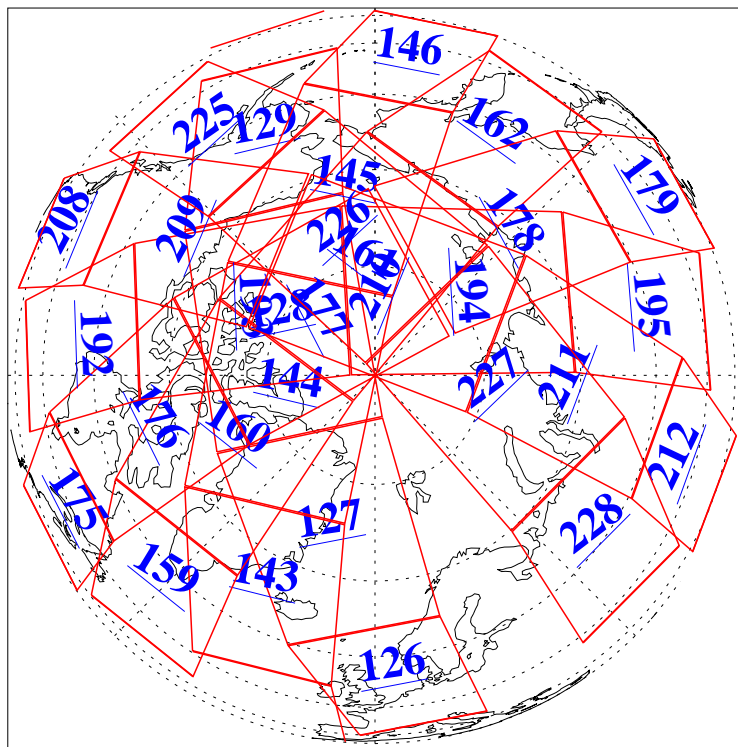

24 Feb 2018
DoY 55
Aqua Day 5775

Ascending Granules

Descending Granules

Legend: AMSU Available, HSB Available, AIRS Available

L1B Availability
AMSU Granules: 240
HSB Granules: 0
AIRS Granules: 240

24 Feb 2018
DoY 55
Aqua Day 5775

Northern Hemisphere Granules

Southern Hemisphere Granules

Legend: AMSU Available, HSB Available, AIRS Available