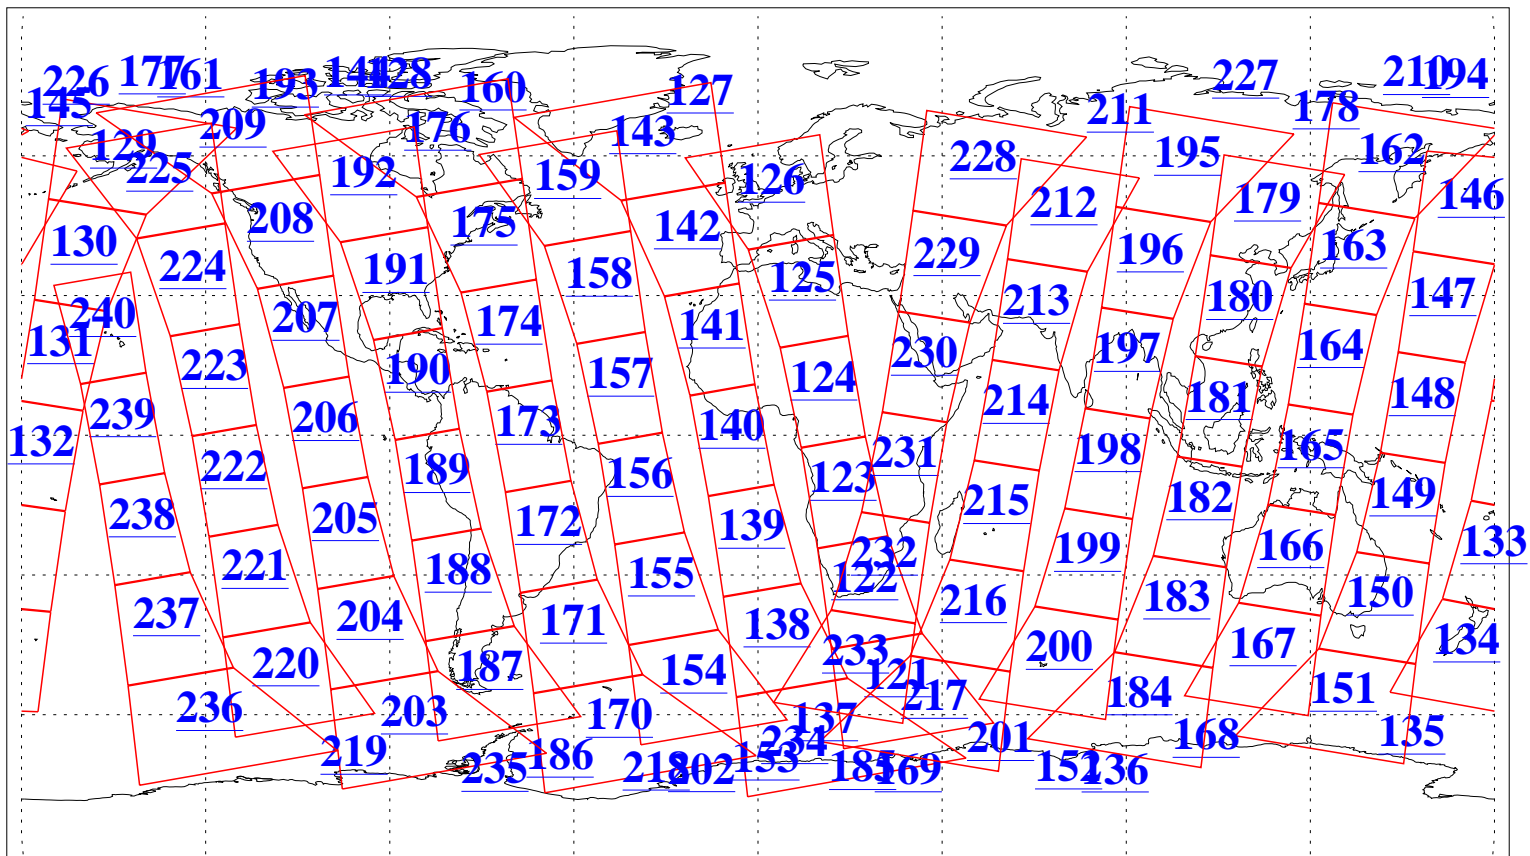

L1B Availability
AMSU Granules: 240
HSB Granules: 0
AIRS Granules: 240

24 Feb 2018
DoY 55
Aqua Day 5775
Granules: 1 to 120

Granules: 121 to 240

Legend: AMSU Available, HSB Available, AIRS Available

L1B Availability
AMSU Granules: 240
HSB Granules: 0
AIRS Granules: 240

24 Feb 2018
DoY 55
Aqua Day 5775

Ascending Granules

Descending Granules

Legend: AMSU Available, HSB Available, AIRS Available

L1B Availability
AMSU Granules: 240
HSB Granules: 0
AIRS Granules: 240

24 Feb 2018
DoY 55
Aqua Day 5775

Northern Hemisphere Granules

Southern Hemisphere Granules

Legend: AMSU Available, HSB Available, AIRS Available