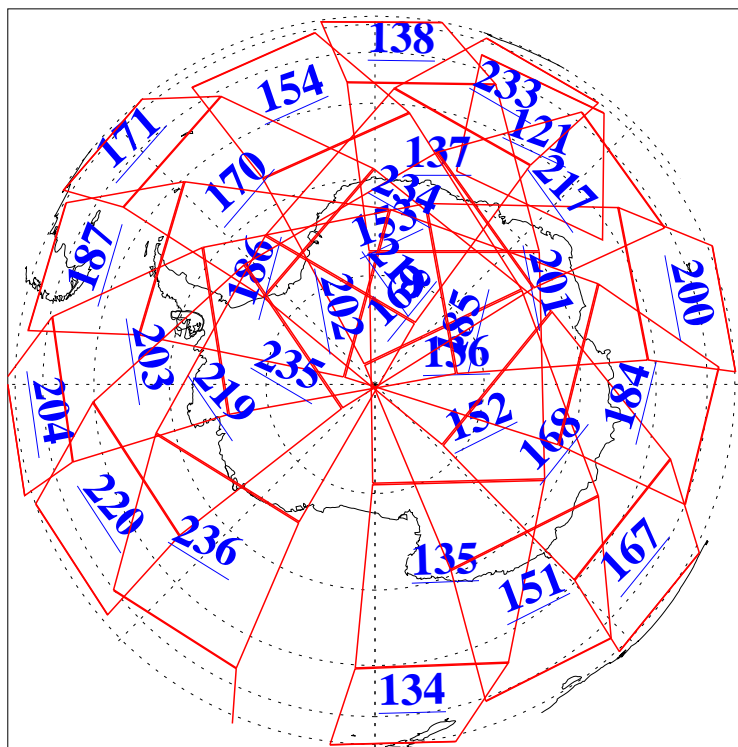

L1B Availability
AMSU Granules: 240
HSB Granules: 0
AIRS Granules: 240

24 Feb 2018
DoY 55
Aqua Day 5775
Granules: 1 to 120

Granules: 121 to 240

Legend: AMSU Available, HSB Available, AIRS Available

L1B Availability
AMSU Granules: 240
HSB Granules: 0
AIRS Granules: 240

24 Feb 2018
DoY 55
Aqua Day 5775

Ascending Granules

Descending Granules

Legend: AMSU Available, HSB Available, AIRS Available

L1B Availability
AMSU Granules: 240
HSB Granules: 0
AIRS Granules: 240

24 Feb 2018
DoY 55
Aqua Day 5775

Northern Hemisphere Granules

Southern Hemisphere Granules

Legend: AMSU Available, HSB Available, AIRS Available