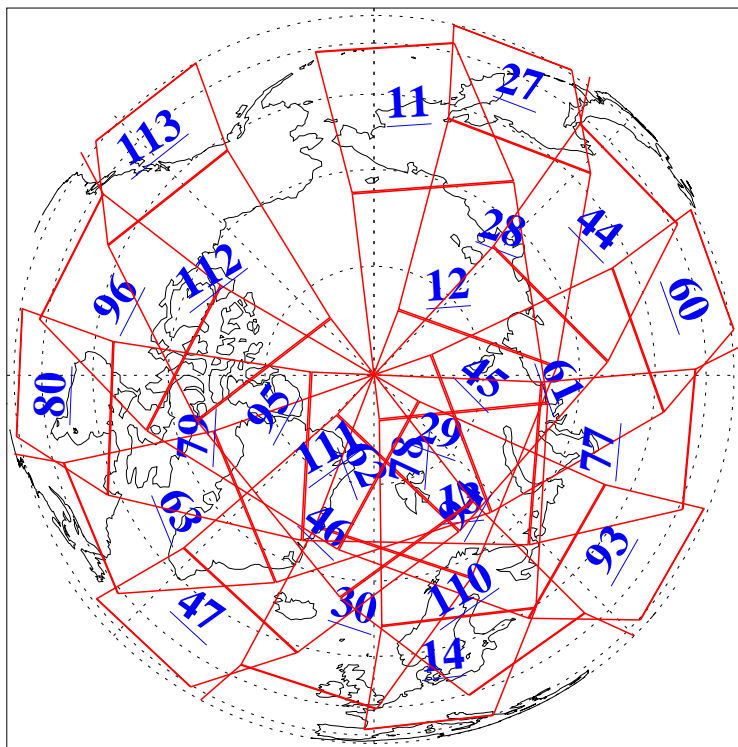

L1B Availability
AMSU Granules: 240
HSB Granules: 0
AIRS Granules: 240

24 Feb 2018
DoY 55
Aqua Day 5775
Granules: 1 to 120

Granules: 121 to 240

Legend: AMSU Available, HSB Available, AIRS Available

L1B Availability
AMSU Granules: 240
HSB Granules: 0
AIRS Granules: 240

24 Feb 2018
DoY 55
Aqua Day 5775

Ascending Granules

Descending Granules

Legend: AMSU Available, HSB Available, AIRS Available

L1B Availability
AMSU Granules: 240
HSB Granules: 0
AIRS Granules: 240

24 Feb 2018
DoY 55
Aqua Day 5775

Northern Hemisphere Granules

Southern Hemisphere Granules

Legend: AMSU Available, HSB Available, AIRS Available