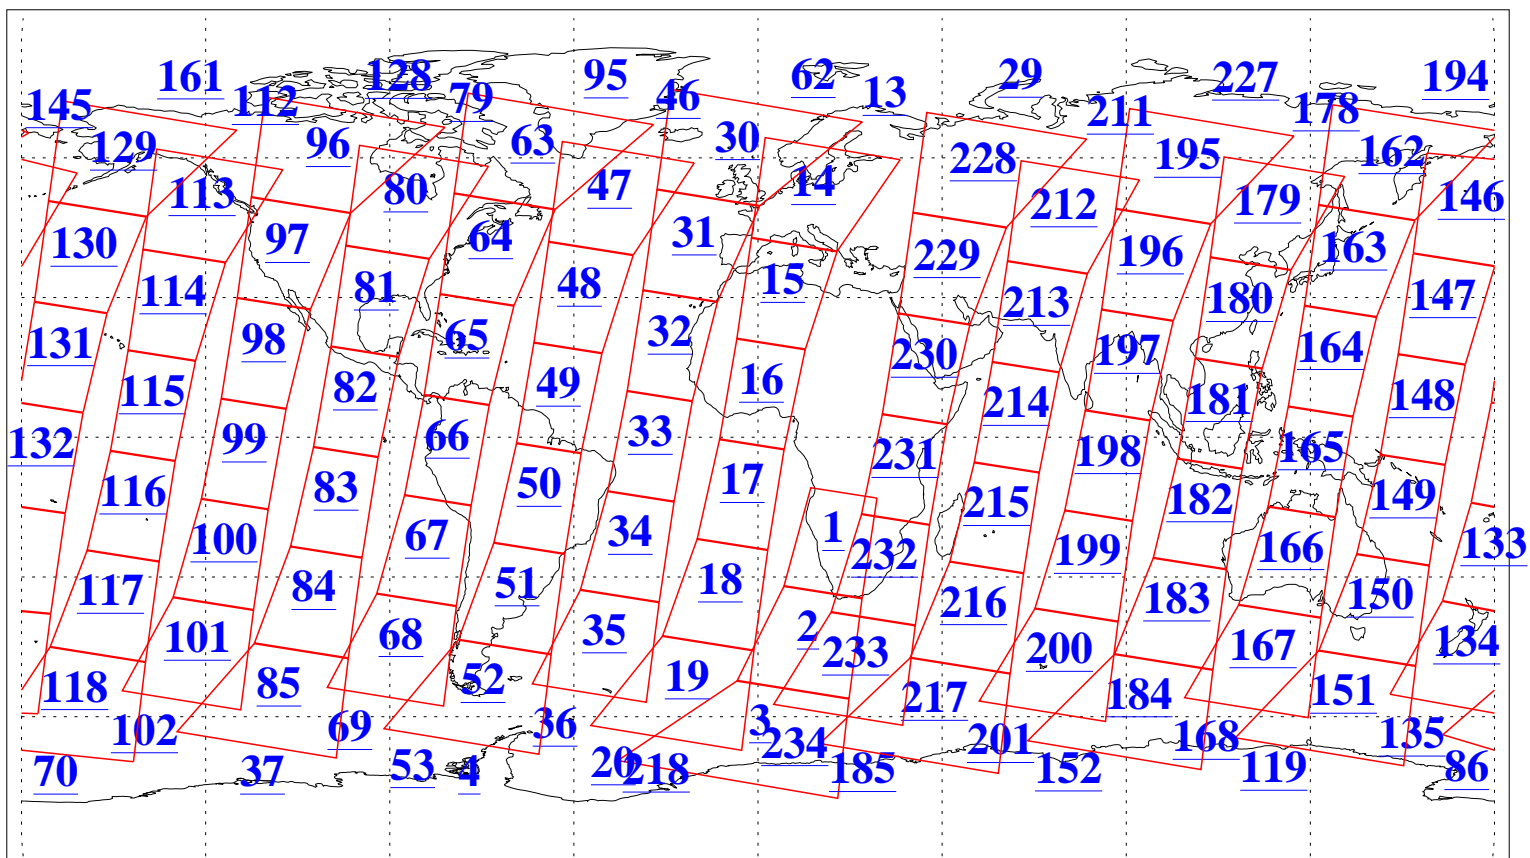

L1B Availability
AMSU Granules: 240
HSB Granules: 0
AIRS Granules: 240

24 Feb 2018
DoY 55
Aqua Day 5775
Granules: 1 to 120

Granules: 121 to 240

Legend: AMSU Available, HSB Available, AIRS Available

L1B Availability
AMSU Granules: 240
HSB Granules: 0
AIRS Granules: 240

24 Feb 2018
DoY 55
Aqua Day 5775

Ascending Granules

Descending Granules

Legend: AMSU Available, HSB Available, AIRS Available

L1B Availability
AMSU Granules: 240
HSB Granules: 0
AIRS Granules: 240

24 Feb 2018
DoY 55
Aqua Day 5775

Northern Hemisphere Granules

Southern Hemisphere Granules

Legend: AMSU Available, HSB Available, AIRS Available