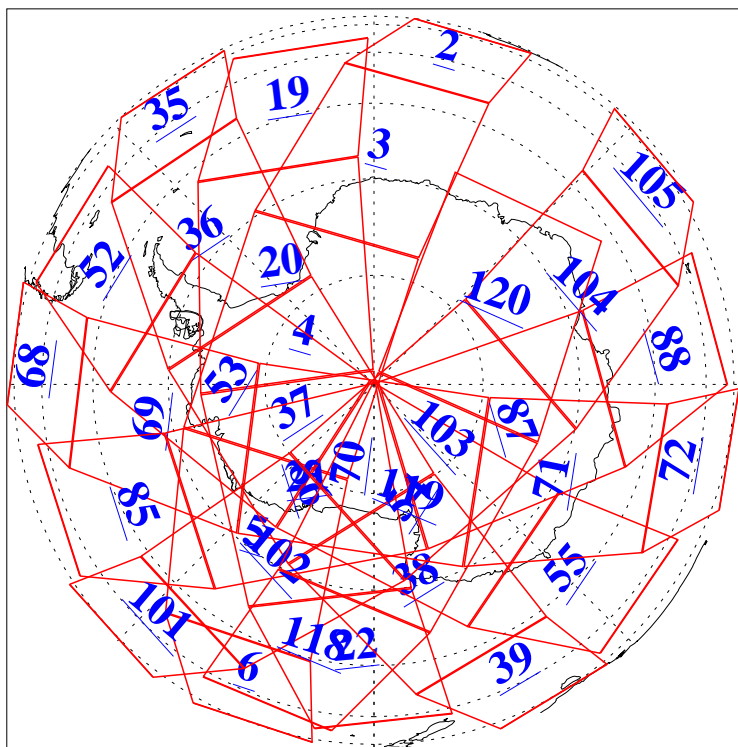

L1B Availability
AMSU Granules: 240
HSB Granules: 0
AIRS Granules: 240

24 Feb 2018
DoY 55
Aqua Day 5775
Granules: 1 to 120

Granules: 121 to 240

Legend: AMSU Available, HSB Available, AIRS Available

L1B Availability
AMSU Granules: 240
HSB Granules: 0
AIRS Granules: 240

24 Feb 2018
DoY 55
Aqua Day 5775

Ascending Granules

Descending Granules

Legend: AMSU Available, HSB Available, AIRS Available

L1B Availability
AMSU Granules: 240
HSB Granules: 0
AIRS Granules: 240

24 Feb 2018
DoY 55
Aqua Day 5775

Northern Hemisphere Granules

Southern Hemisphere Granules

Legend: AMSU Available, HSB Available, AIRS Available