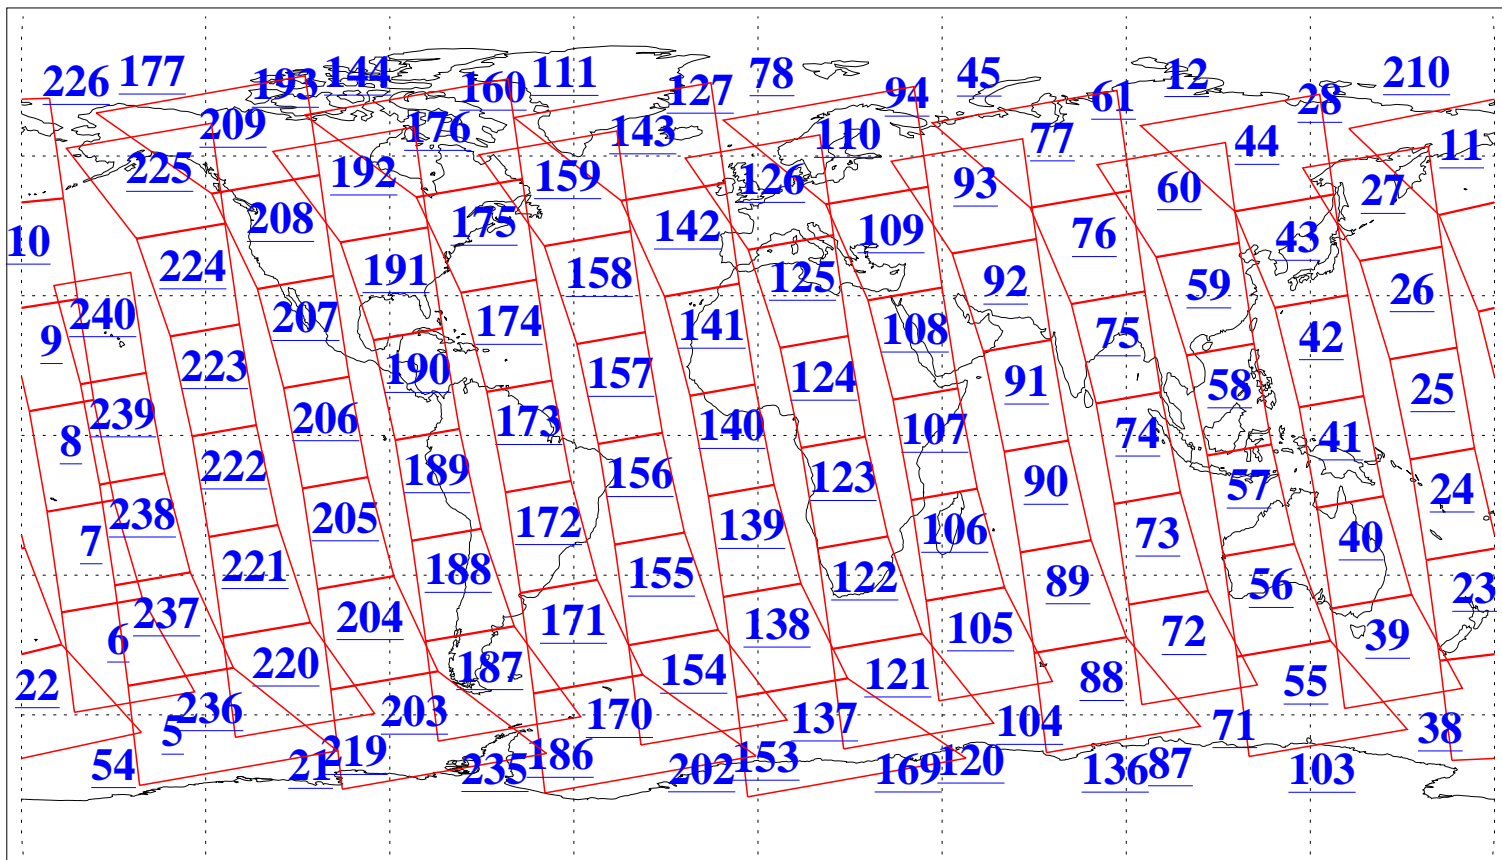

L1B Availability
AMSU Granules: 240
HSB Granules: 0
AIRS Granules: 240

24 Feb 2018
DoY 55
Aqua Day 5775
Granules: 1 to 120

Granules: 121 to 240

Legend: AMSU Available, HSB Available, AIRS Available

L1B Availability
AMSU Granules: 240
HSB Granules: 0
AIRS Granules: 240

24 Feb 2018
DoY 55
Aqua Day 5775

Ascending Granules

Descending Granules

Legend: AMSU Available, HSB Available, AIRS Available

L1B Availability
AMSU Granules: 240
HSB Granules: 0
AIRS Granules: 240

24 Feb 2018
DoY 55
Aqua Day 5775

Northern Hemisphere Granules

Southern Hemisphere Granules

Legend: AMSU Available, HSB Available, AIRS Available