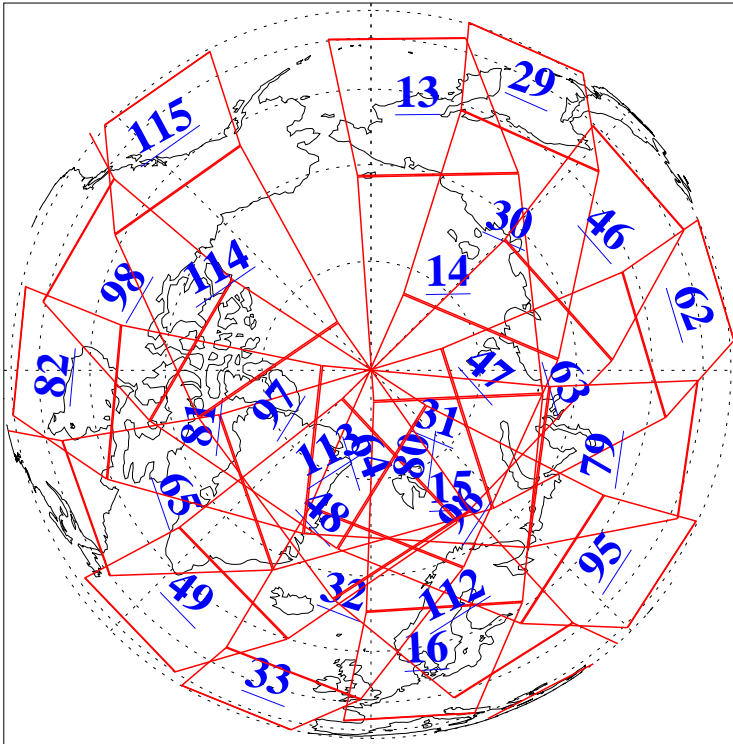

L1B Availability
AMSU Granules: 239
HSB Granules: 0
AIRS Granules: 240

22 Feb 2018
DoY 53
Aqua Day 5773
Granules: 1 to 120

Granules: 121 to 240

Legend: AMSU Available, HSB Available, AIRS Available

L1B Availability
AMSU Granules: 239
HSB Granules: 0
AIRS Granules: 240

22 Feb 2018
DoY 53
Aqua Day 5773

Ascending Granules

Descending Granules

Legend: AMSU Available, HSB Available, AIRS Available

L1B Availability
 AMSU Granules: 239
 HSB Granules: 0
 AIRS Granules: 240

22 Feb 2018
 DoY 53
 Aqua Day 5773

Northern Hemisphere Granules

Southern Hemisphere Granules

Legend: AMSU Available, *HSB Available*, **AIRS Available**