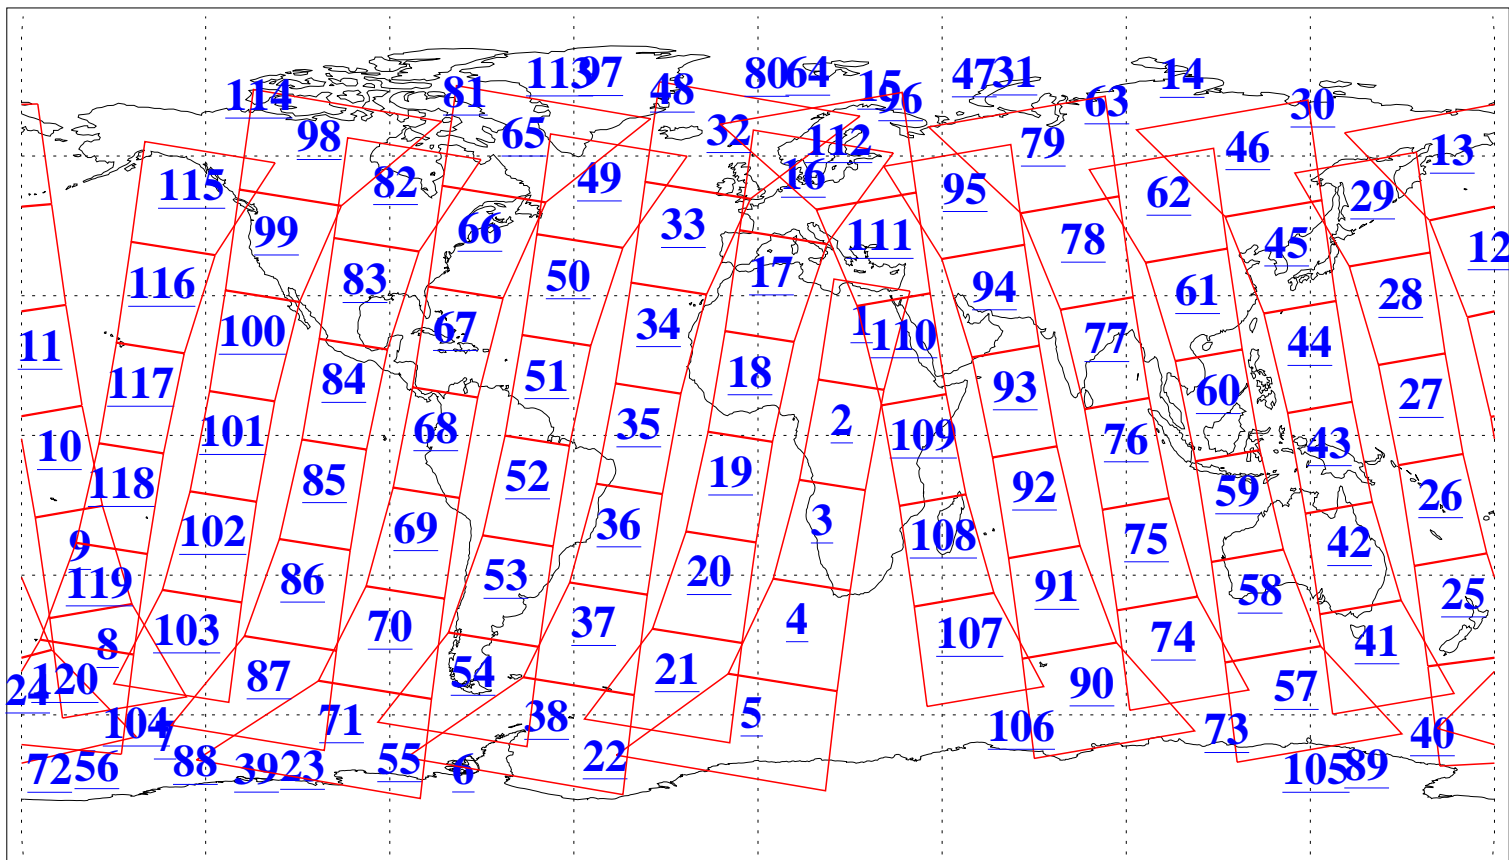

L1B Availability
AMSU Granules: 239
HSB Granules: 0
AIRS Granules: 240

22 Feb 2018
DoY 53
Aqua Day 5773
Granules: 1 to 120

Granules: 121 to 240

Legend: AMSU Available, HSB Available, AIRS Available

L1B Availability
AMSU Granules: 239
HSB Granules: 0
AIRS Granules: 240

22 Feb 2018
DoY 53
Aqua Day 5773

Ascending Granules

Descending Granules

Legend: AMSU Available, HSB Available, AIRS Available

L1B Availability
 AMSU Granules: 239
 HSB Granules: 0
 AIRS Granules: 240

22 Feb 2018
 DoY 53
 Aqua Day 5773

Northern Hemisphere Granules

Southern Hemisphere Granules

Legend: AMSU Available, *HSB Available*, **AIRS Available**