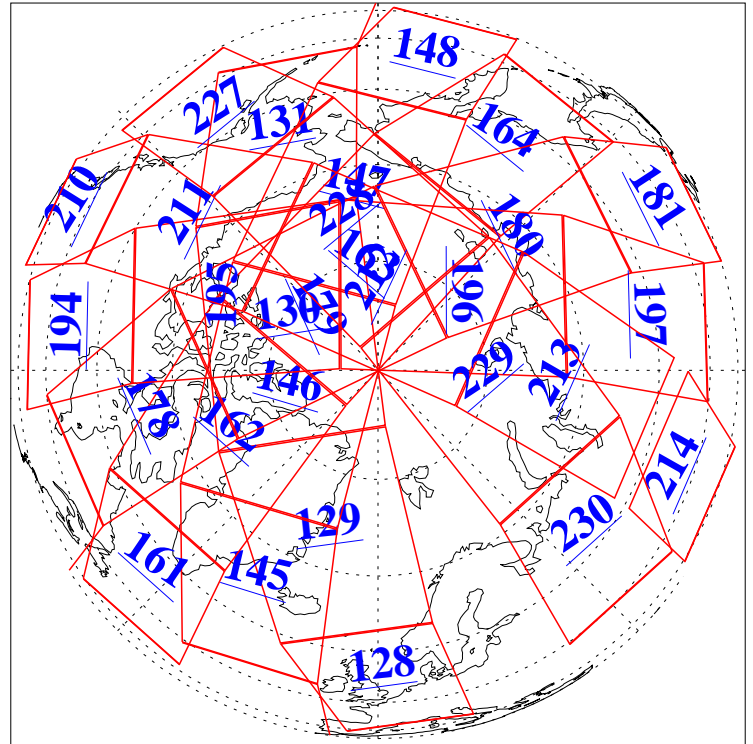

L1B Availability
AMSU Granules: 239
HSB Granules: 0
AIRS Granules: 240

22 Feb 2018
DoY 53
Aqua Day 5773
Granules: 1 to 120

Granules: 121 to 240

Legend: AMSU Available, HSB Available, AIRS Available

L1B Availability
AMSU Granules: 239
HSB Granules: 0
AIRS Granules: 240

22 Feb 2018
DoY 53
Aqua Day 5773

Ascending Granules

Descending Granules

Legend: AMSU Available, HSB Available, AIRS Available

L1B Availability
 AMSU Granules: 239
 HSB Granules: 0
 AIRS Granules: 240

22 Feb 2018
 DoY 53
 Aqua Day 5773

Northern Hemisphere Granules

Southern Hemisphere Granules

Legend: AMSU Available, *HSB Available*, **AIRS Available**