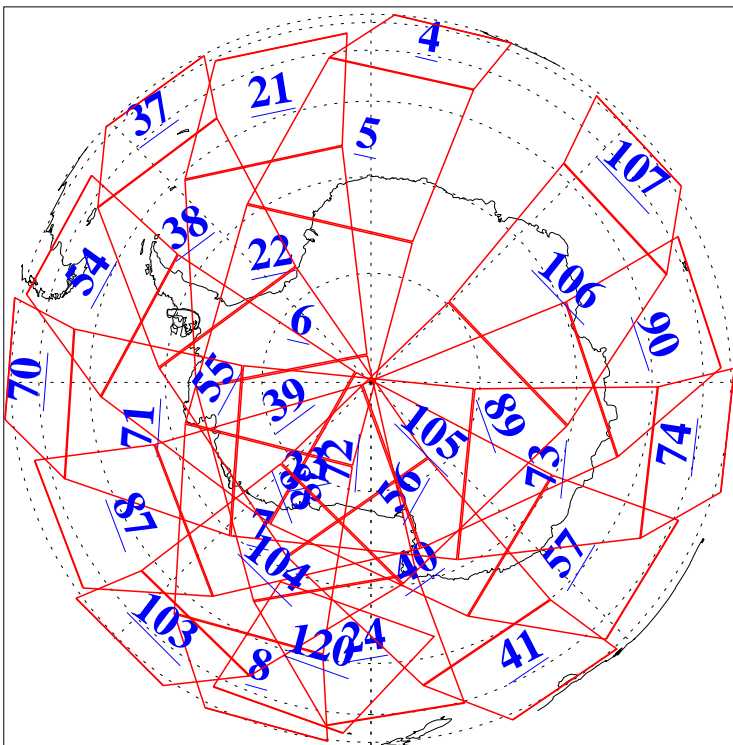

L1B Availability
AMSU Granules: 239
HSB Granules: 0
AIRS Granules: 240

22 Feb 2018
DoY 53
Aqua Day 5773
Granules: 1 to 120

Granules: 121 to 240

Legend: AMSU Available, HSB Available, AIRS Available

L1B Availability
AMSU Granules: 239
HSB Granules: 0
AIRS Granules: 240

22 Feb 2018
DoY 53
Aqua Day 5773

Ascending Granules

Descending Granules

Legend: AMSU Available, HSB Available, AIRS Available

L1B Availability
 AMSU Granules: 239
 HSB Granules: 0
 AIRS Granules: 240

22 Feb 2018
 DoY 53
 Aqua Day 5773

Northern Hemisphere Granules

Southern Hemisphere Granules

Legend: AMSU Available, *HSB Available*, **AIRS Available**