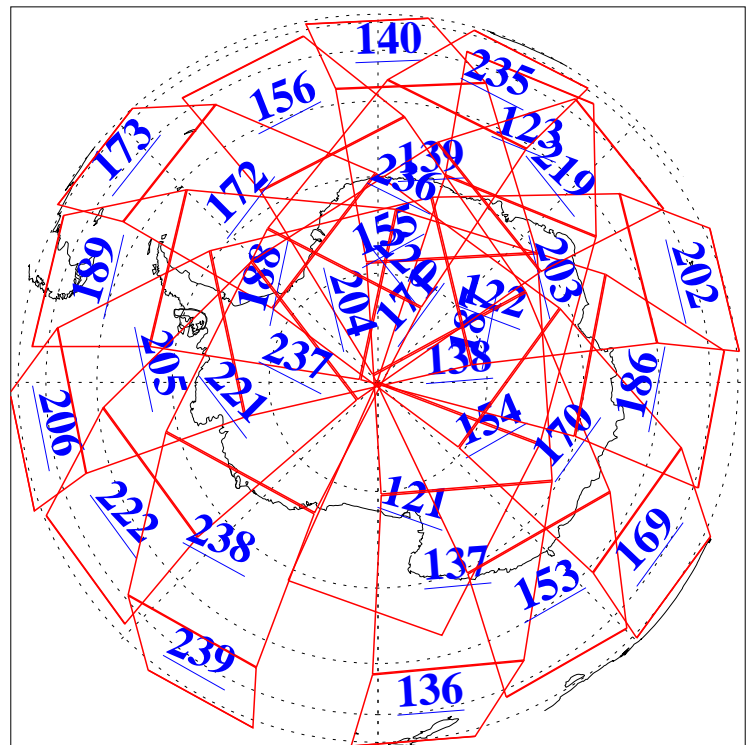

L1B Availability
AMSU Granules: 239
HSB Granules: 0
AIRS Granules: 240

22 Feb 2018
DoY 53
Aqua Day 5773
Granules: 1 to 120

Granules: 121 to 240

Legend: AMSU Available, HSB Available, AIRS Available

L1B Availability
AMSU Granules: 239
HSB Granules: 0
AIRS Granules: 240

22 Feb 2018
DoY 53
Aqua Day 5773

Ascending Granules

Descending Granules

Legend: AMSU Available, HSB Available, AIRS Available

L1B Availability
 AMSU Granules: 239
 HSB Granules: 0
 AIRS Granules: 240

22 Feb 2018
 DoY 53
 Aqua Day 5773

Northern Hemisphere Granules

Southern Hemisphere Granules

Legend: AMSU Available, *HSB Available*, **AIRS Available**