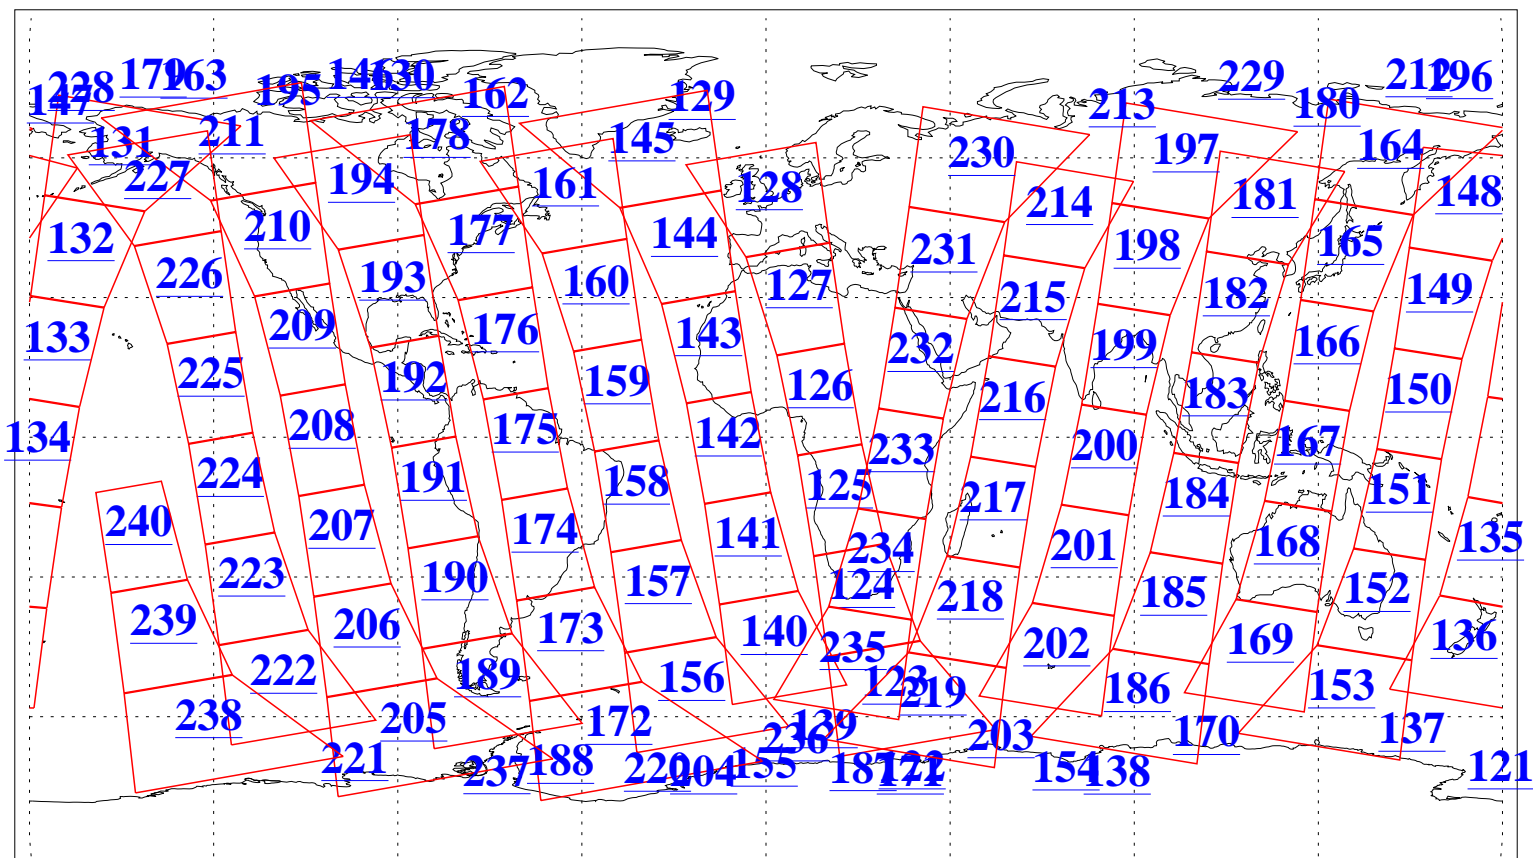

L1B Availability
AMSU Granules: 239
HSB Granules: 0
AIRS Granules: 240

22 Feb 2018
DoY 53
Aqua Day 5773
Granules: 1 to 120

Granules: 121 to 240

Legend: AMSU Available, HSB Available, AIRS Available

L1B Availability
AMSU Granules: 239
HSB Granules: 0
AIRS Granules: 240

22 Feb 2018
DoY 53
Aqua Day 5773

Ascending Granules

Descending Granules

Legend: AMSU Available, HSB Available, AIRS Available

L1B Availability
 AMSU Granules: 239
 HSB Granules: 0
 AIRS Granules: 240

22 Feb 2018
 DoY 53
 Aqua Day 5773

Northern Hemisphere Granules

Southern Hemisphere Granules

Legend: AMSU Available, *HSB Available*, **AIRS Available**