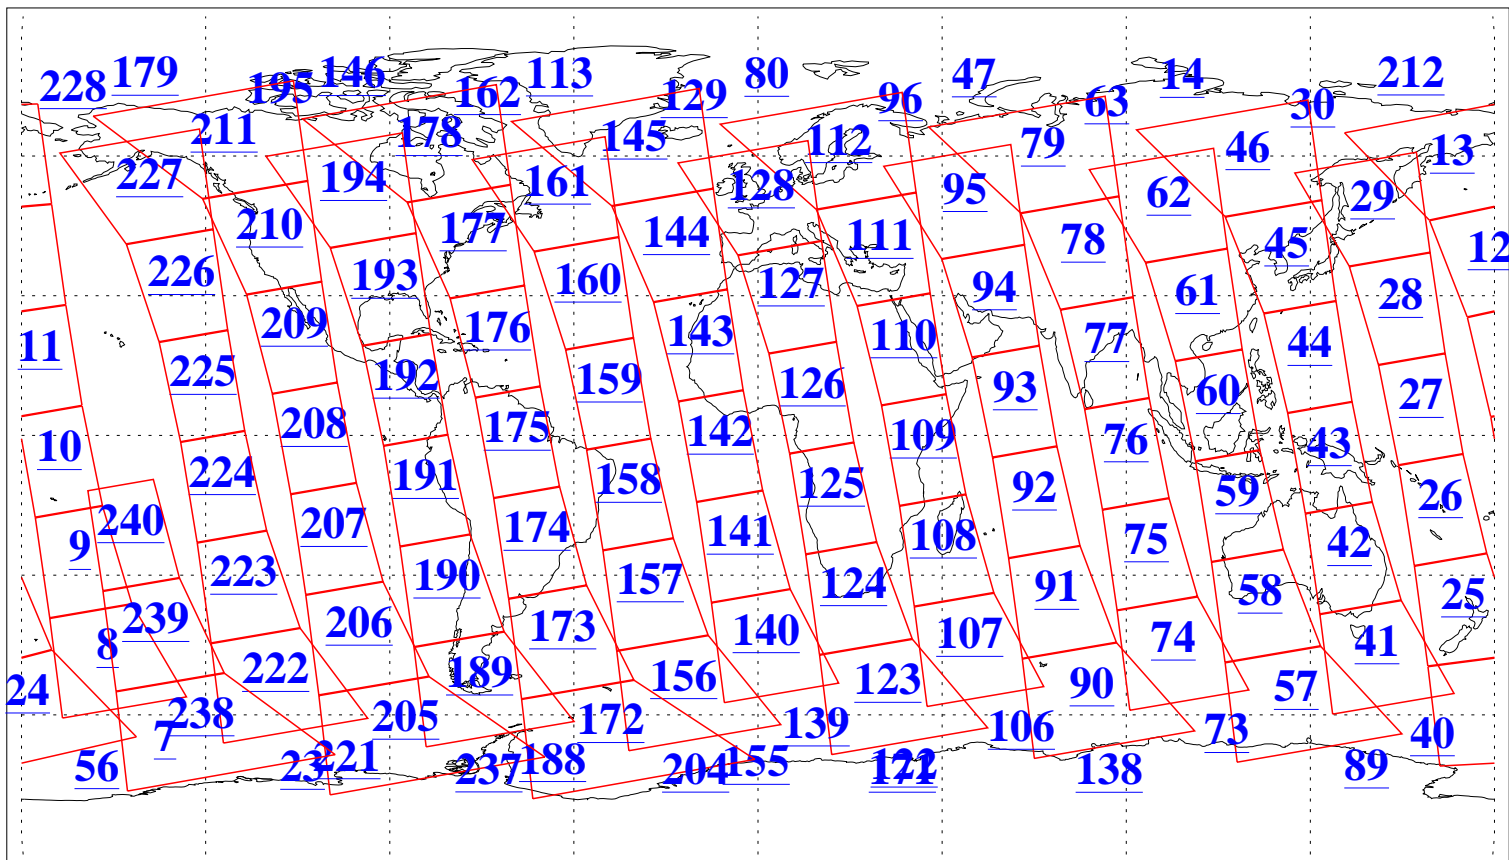

L1B Availability
AMSU Granules: 239
HSB Granules: 0
AIRS Granules: 240

22 Feb 2018
DoY 53
Aqua Day 5773
Granules: 1 to 120

Granules: 121 to 240

Legend: AMSU Available, HSB Available, AIRS Available

L1B Availability
AMSU Granules: 239
HSB Granules: 0
AIRS Granules: 240

22 Feb 2018
DoY 53
Aqua Day 5773

Ascending Granules

Descending Granules

Legend: AMSU Available, HSB Available, AIRS Available

L1B Availability
 AMSU Granules: 239
 HSB Granules: 0
 AIRS Granules: 240

22 Feb 2018
 DoY 53
 Aqua Day 5773

Northern Hemisphere Granules

Southern Hemisphere Granules

Legend: AMSU Available, *HSB Available*, **AIRS Available**