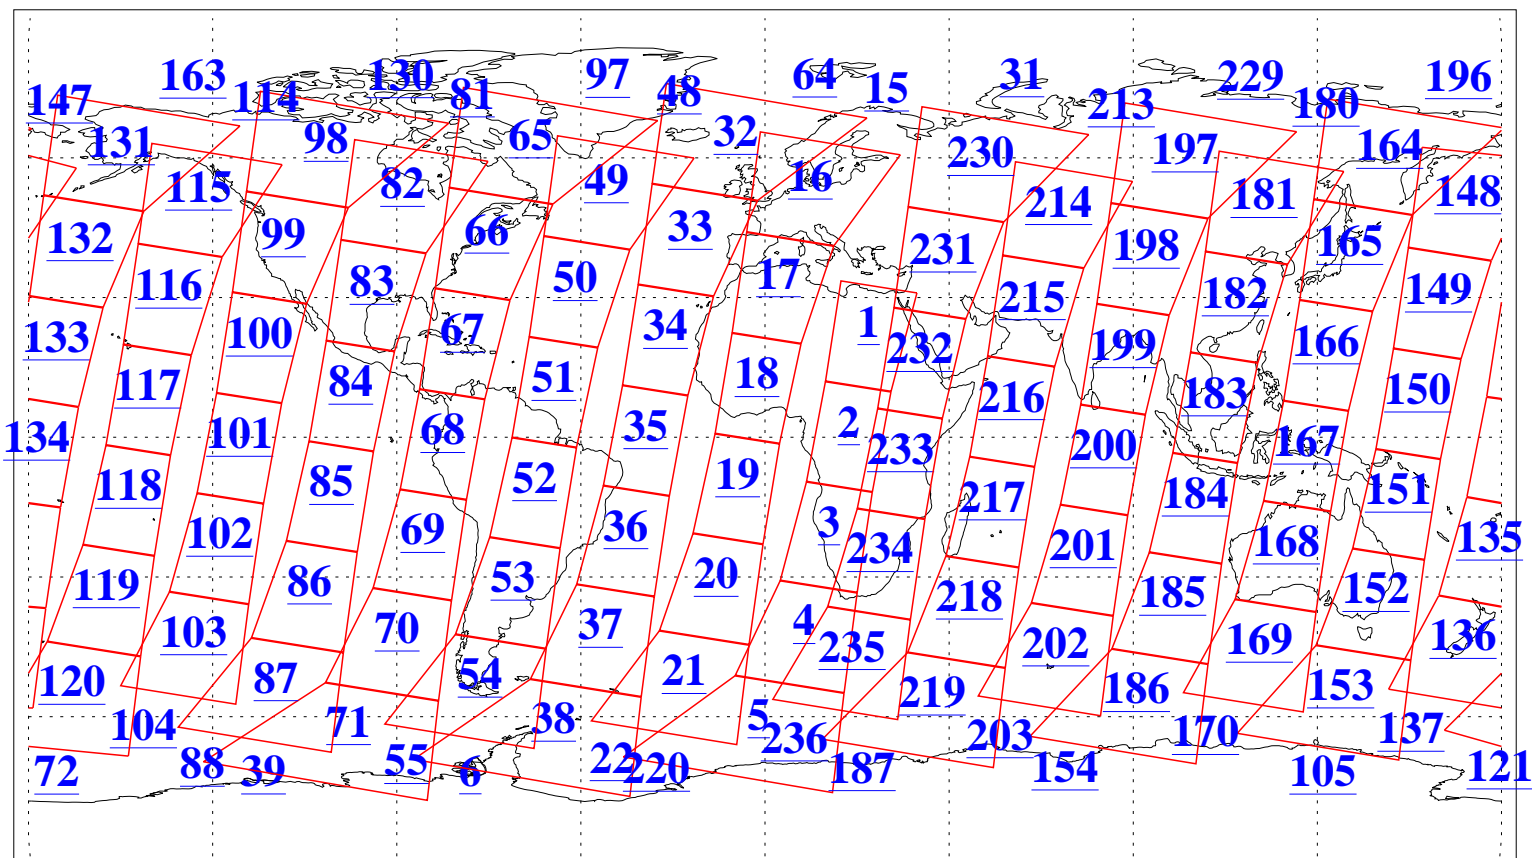

L1B Availability
AMSU Granules: 239
HSB Granules: 0
AIRS Granules: 240

22 Feb 2018
DoY 53
Aqua Day 5773
Granules: 1 to 120

Granules: 121 to 240

Legend: AMSU Available, HSB Available, AIRS Available

L1B Availability
AMSU Granules: 239
HSB Granules: 0
AIRS Granules: 240

22 Feb 2018
DoY 53
Aqua Day 5773

Ascending Granules

Descending Granules

Legend: AMSU Available, HSB Available, AIRS Available

L1B Availability
 AMSU Granules: 239
 HSB Granules: 0
 AIRS Granules: 240

22 Feb 2018
 DoY 53
 Aqua Day 5773

Northern Hemisphere Granules

Southern Hemisphere Granules

Legend: AMSU Available, *HSB Available*, **AIRS Available**