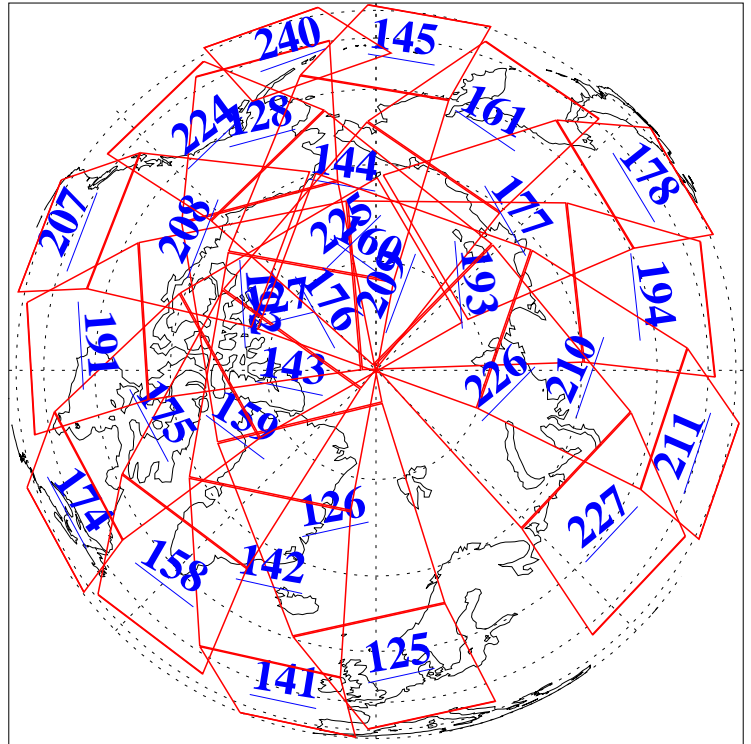

L1B Availability  
AMSU Granules: 240  
HSB Granules: 0  
AIRS Granules: 240

17 Feb 2018  
DoY 48  
Aqua Day 5768  
Granules: 1 to 120

Granules: 121 to 240

Legend: AMSU Available, HSB Available, AIRS Available

L1B Availability  
AMSU Granules: 240  
HSB Granules: 0  
AIRS Granules: 240

17 Feb 2018  
DoY 48  
Aqua Day 5768

Ascending Granules

Descending Granules

Legend: AMSU Available, HSB Available, AIRS Available

L1B Availability  
 AMSU Granules: 240  
 HSB Granules: 0  
 AIRS Granules: 240

17 Feb 2018  
 DoY 48  
 Aqua Day 5768

Northern Hemisphere Granules

Southern Hemisphere Granules

Legend: AMSU Available, HSB Available, AIRS Available