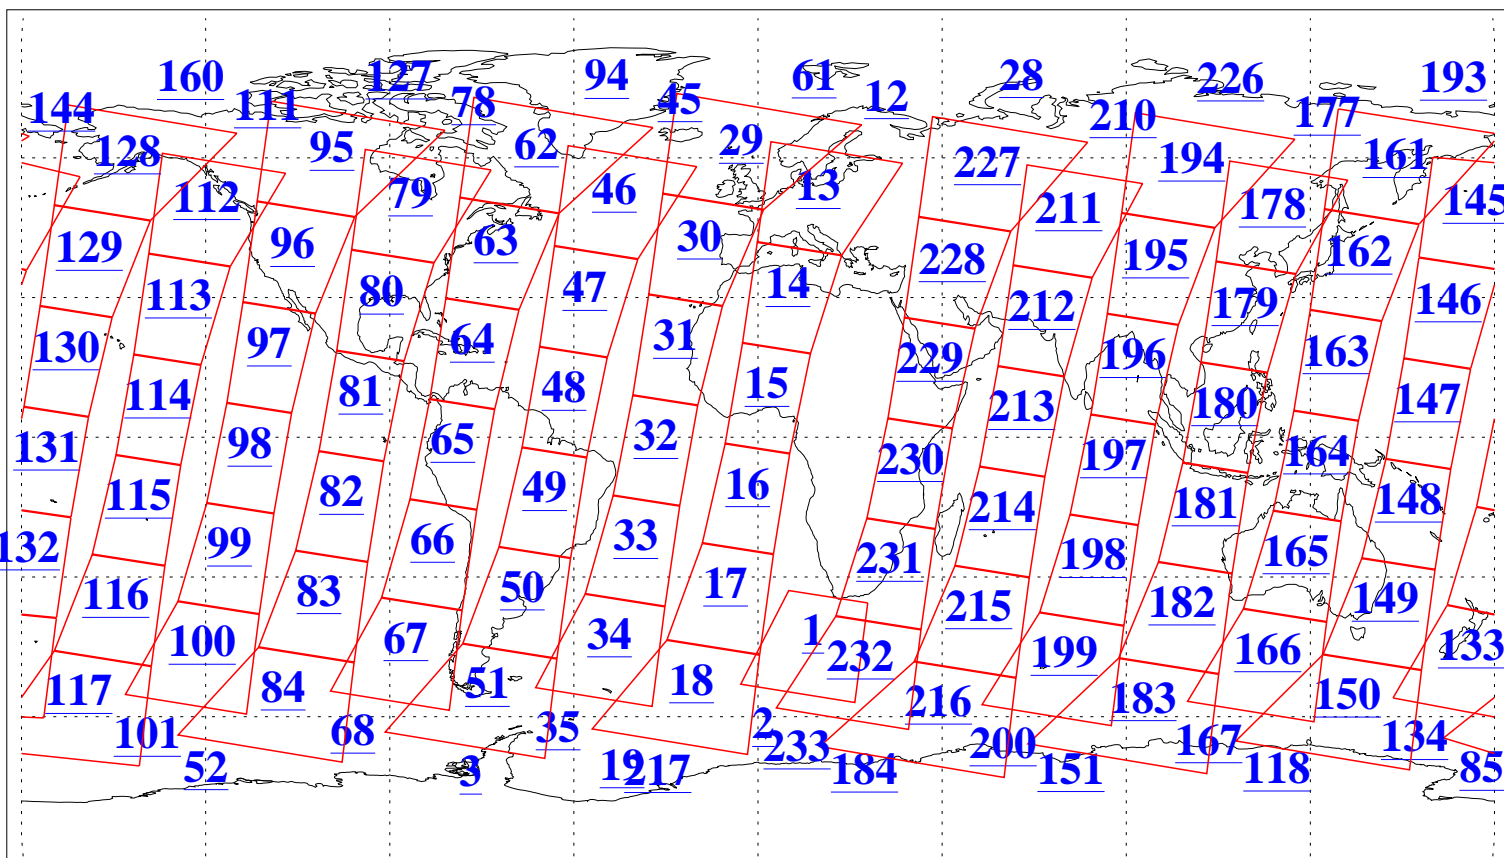

L1B Availability  
AMSU Granules: 240  
HSB Granules: 0  
AIRS Granules: 240

17 Feb 2018  
DoY 48  
Aqua Day 5768  
Granules: 1 to 120

Granules: 121 to 240

Legend: AMSU Available, HSB Available, AIRS Available

L1B Availability  
AMSU Granules: 240  
HSB Granules: 0  
AIRS Granules: 240

17 Feb 2018  
DoY 48  
Aqua Day 5768

Ascending Granules

Descending Granules

Legend: AMSU Available, HSB Available, AIRS Available

L1B Availability  
 AMSU Granules: 240  
 HSB Granules: 0  
 AIRS Granules: 240

17 Feb 2018  
 DoY 48  
 Aqua Day 5768

Northern Hemisphere Granules

Southern Hemisphere Granules

Legend: AMSU Available, HSB Available, AIRS Available