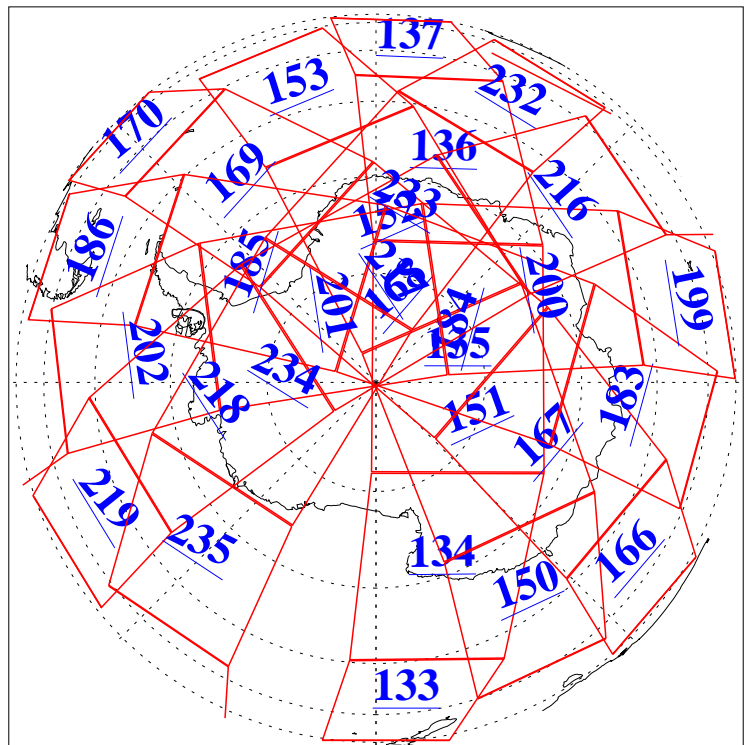

L1B Availability  
AMSU Granules: 240  
HSB Granules: 0  
AIRS Granules: 240

17 Feb 2018  
DoY 48  
Aqua Day 5768

Ascending Granules

Descending Granules

Legend: AMSU Available, HSB Available, AIRS Available

L1B Availability  
 AMSU Granules: 240  
 HSB Granules: 0  
 AIRS Granules: 240

17 Feb 2018  
 DoY 48  
 Aqua Day 5768

Northern Hemisphere Granules

Southern Hemisphere Granules

Legend: AMSU Available, HSB Available, AIRS Available