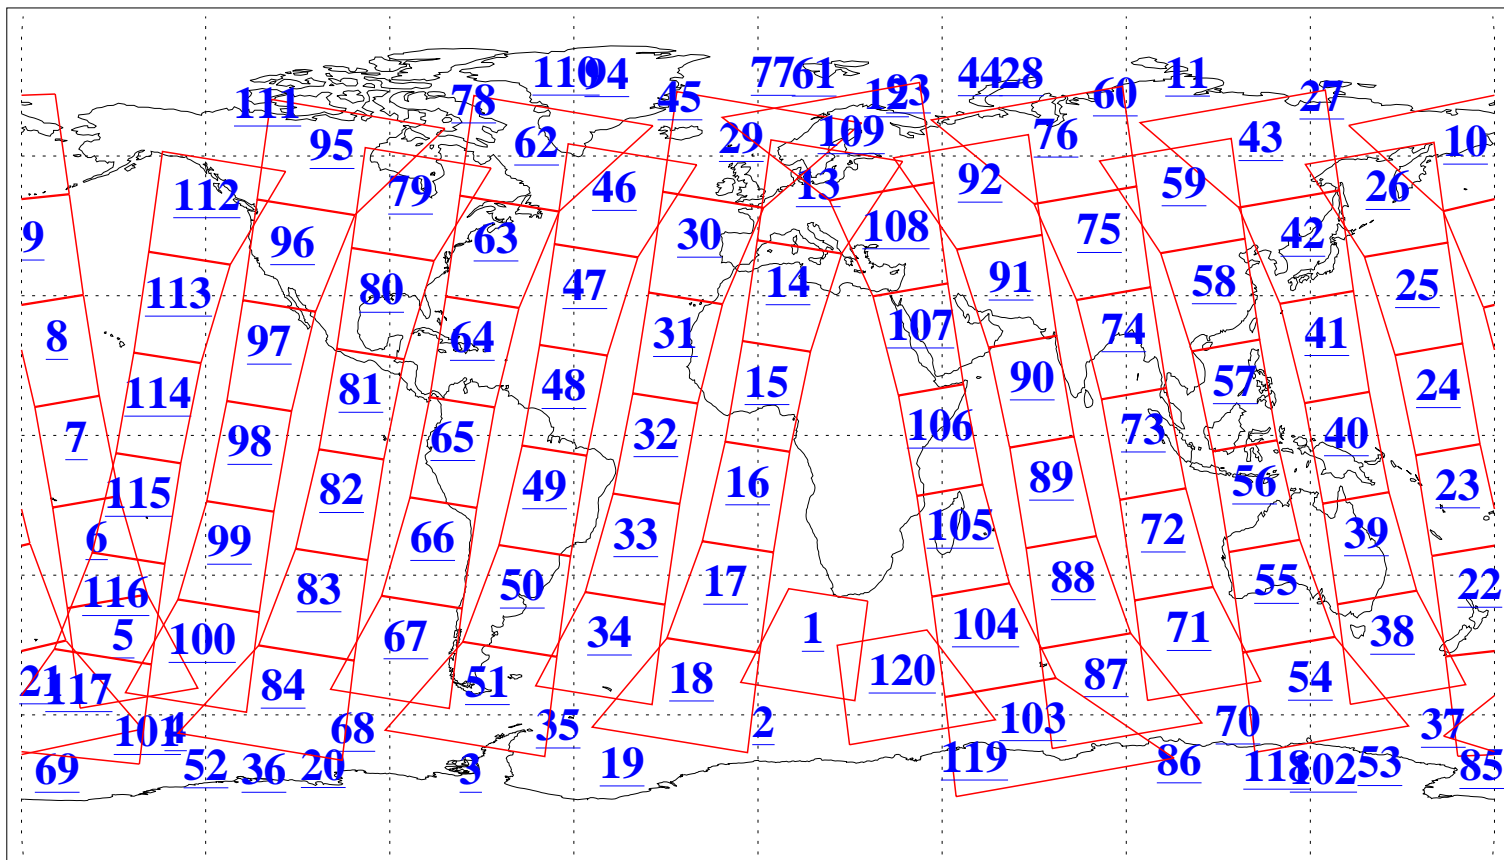

L1B Availability  
AMSU Granules: 240  
HSB Granules: 0  
AIRS Granules: 240

17 Feb 2018  
DoY 48  
Aqua Day 5768  
Granules: 1 to 120

Granules: 121 to 240

Legend: AMSU Available, HSB Available, AIRS Available

L1B Availability  
AMSU Granules: 240  
HSB Granules: 0  
AIRS Granules: 240

17 Feb 2018  
DoY 48  
Aqua Day 5768

Ascending Granules

Descending Granules

Legend: AMSU Available, HSB Available, AIRS Available

L1B Availability  
 AMSU Granules: 240  
 HSB Granules: 0  
 AIRS Granules: 240

17 Feb 2018  
 DoY 48  
 Aqua Day 5768

Northern Hemisphere Granules

Southern Hemisphere Granules

Legend: AMSU Available, HSB Available, AIRS Available