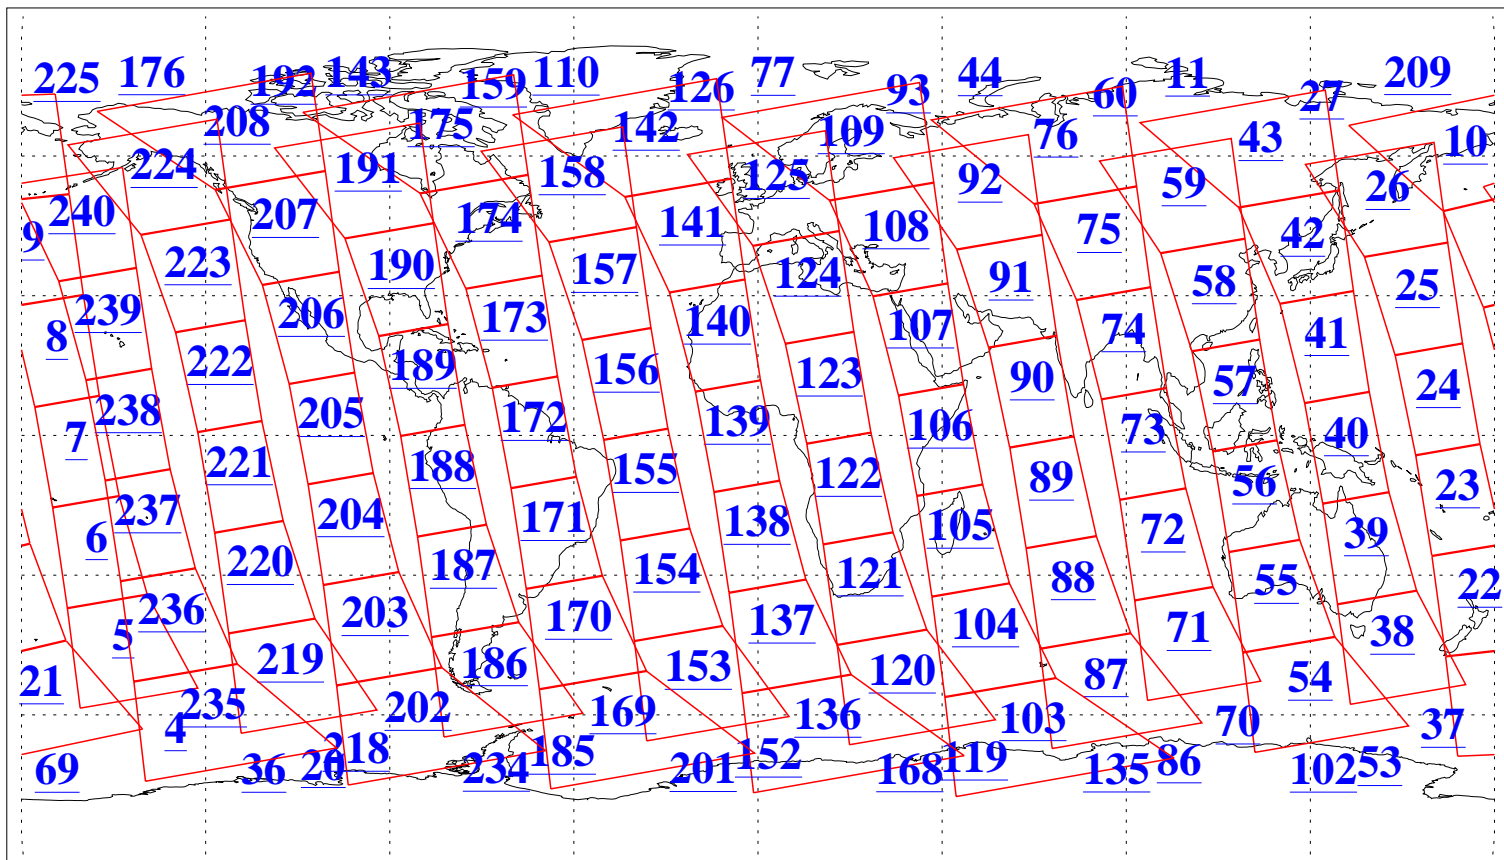

L1B Availability  
AMSU Granules: 240  
HSB Granules: 0  
AIRS Granules: 240

17 Feb 2018  
DoY 48  
Aqua Day 5768  
Granules: 1 to 120

Granules: 121 to 240

Legend: AMSU Available, HSB Available, AIRS Available

L1B Availability  
AMSU Granules: 240  
HSB Granules: 0  
AIRS Granules: 240

17 Feb 2018  
DoY 48  
Aqua Day 5768

Ascending Granules

Descending Granules

Legend: AMSU Available, HSB Available, AIRS Available

L1B Availability  
 AMSU Granules: 240  
 HSB Granules: 0  
 AIRS Granules: 240

17 Feb 2018  
 DoY 48  
 Aqua Day 5768

Northern Hemisphere Granules

Southern Hemisphere Granules

Legend: AMSU Available, HSB Available, AIRS Available