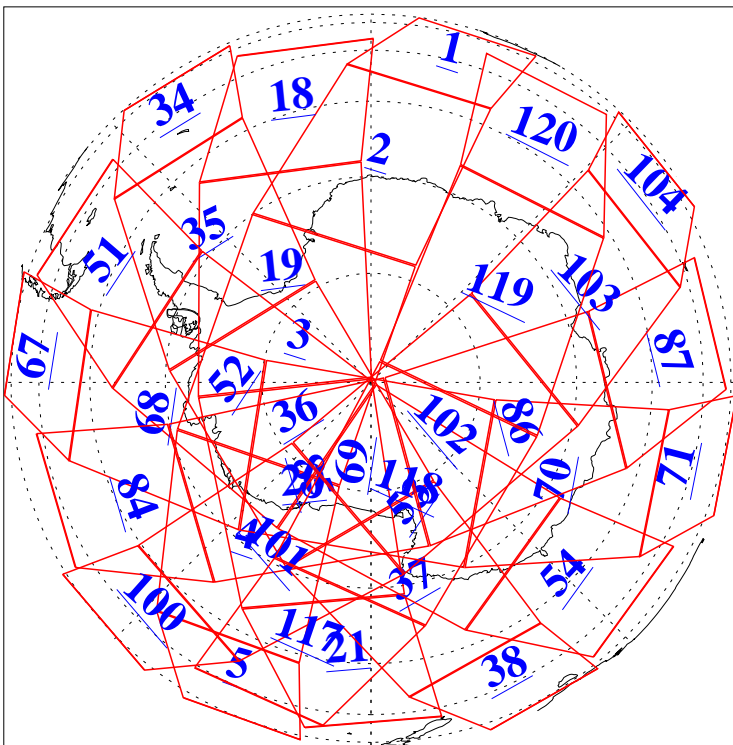

L1B Availability  
AMSU Granules: 240  
HSB Granules: 0  
AIRS Granules: 240

17 Feb 2018  
DoY 48  
Aqua Day 5768  
Granules: 1 to 120

Granules: 121 to 240

Legend: AMSU Available, HSB Available, AIRS Available

L1B Availability  
AMSU Granules: 240  
HSB Granules: 0  
AIRS Granules: 240

17 Feb 2018  
DoY 48  
Aqua Day 5768

Ascending Granules

Descending Granules

Legend: AMSU Available, HSB Available, AIRS Available

L1B Availability  
 AMSU Granules: 240  
 HSB Granules: 0  
 AIRS Granules: 240

17 Feb 2018  
 DoY 48  
 Aqua Day 5768

Northern Hemisphere Granules

Southern Hemisphere Granules

Legend: AMSU Available, HSB Available, AIRS Available