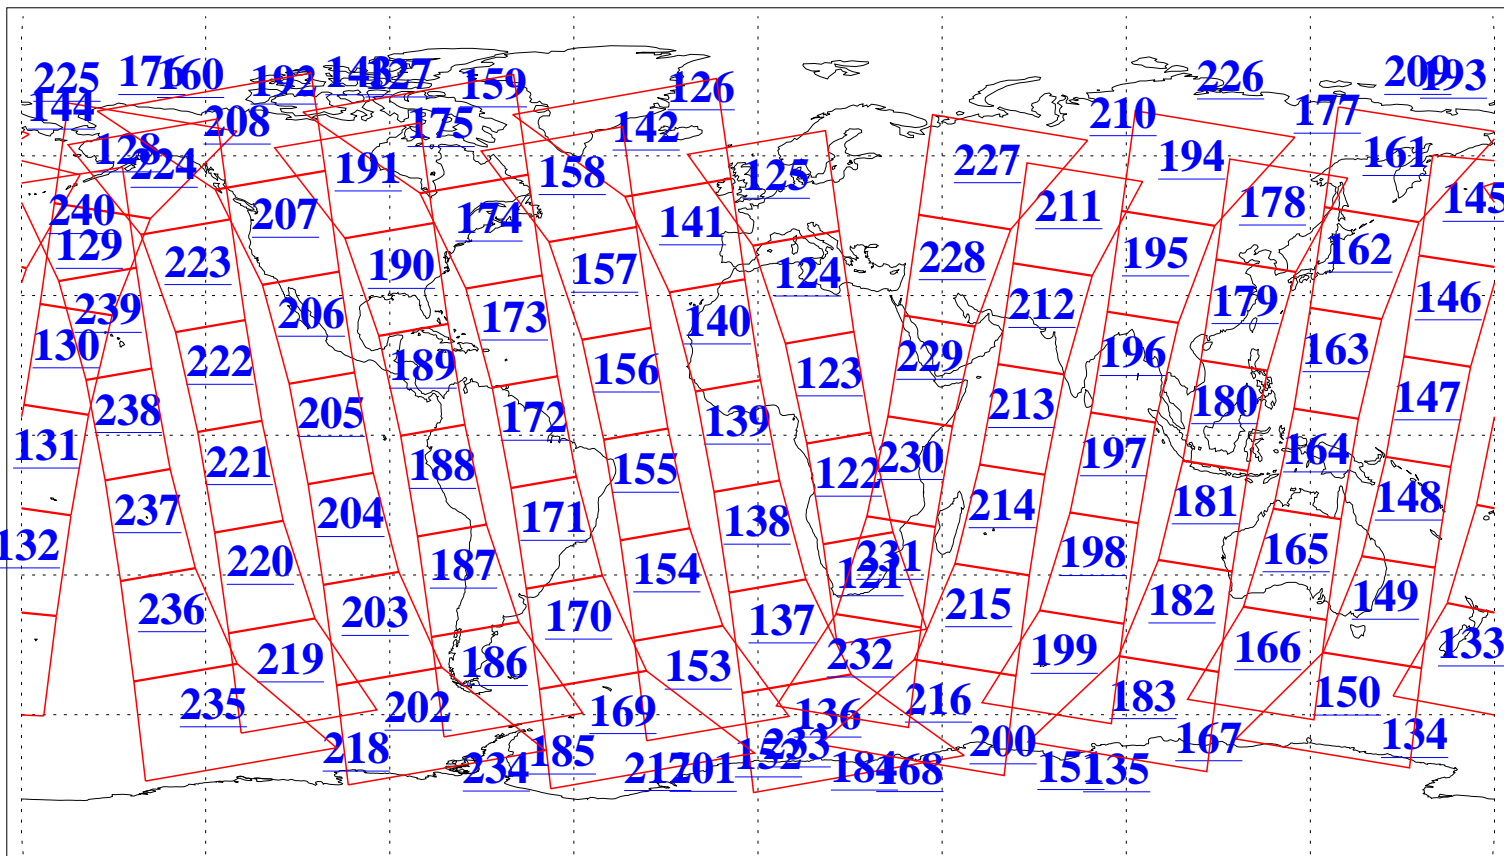

L1B Availability  
AMSU Granules: 240  
HSB Granules: 0  
AIRS Granules: 240

17 Feb 2018  
DoY 48  
Aqua Day 5768  
Granules: 1 to 120

Granules: 121 to 240

Legend: AMSU Available, HSB Available, AIRS Available

L1B Availability  
AMSU Granules: 240  
HSB Granules: 0  
AIRS Granules: 240

17 Feb 2018  
DoY 48  
Aqua Day 5768

Ascending Granules

Descending Granules

Legend: AMSU Available, HSB Available, AIRS Available

L1B Availability  
 AMSU Granules: 240  
 HSB Granules: 0  
 AIRS Granules: 240

17 Feb 2018  
 DoY 48  
 Aqua Day 5768

Northern Hemisphere Granules

Southern Hemisphere Granules

Legend: AMSU Available, HSB Available, AIRS Available