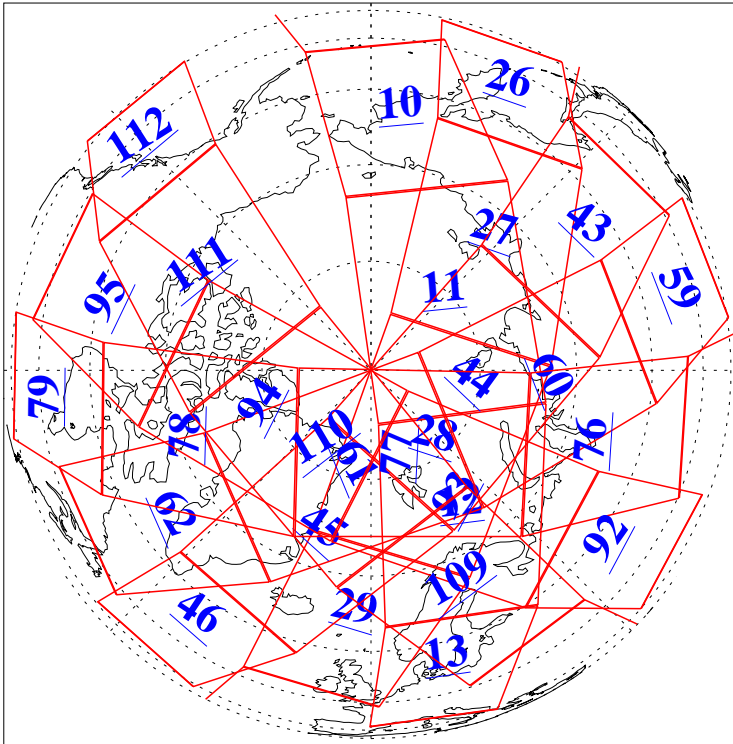

L1B Availability  
AMSU Granules: 240  
HSB Granules: 0  
AIRS Granules: 240

17 Feb 2018  
DoY 48  
Aqua Day 5768  
Granules: 1 to 120

Granules: 121 to 240

Legend: AMSU Available, HSB Available, AIRS Available

L1B Availability  
AMSU Granules: 240  
HSB Granules: 0  
AIRS Granules: 240

17 Feb 2018  
DoY 48  
Aqua Day 5768

Ascending Granules

Descending Granules

Legend: AMSU Available, HSB Available, AIRS Available

L1B Availability  
 AMSU Granules: 240  
 HSB Granules: 0  
 AIRS Granules: 240

17 Feb 2018  
 DoY 48  
 Aqua Day 5768

Northern Hemisphere Granules

Southern Hemisphere Granules

Legend: AMSU Available, HSB Available, AIRS Available