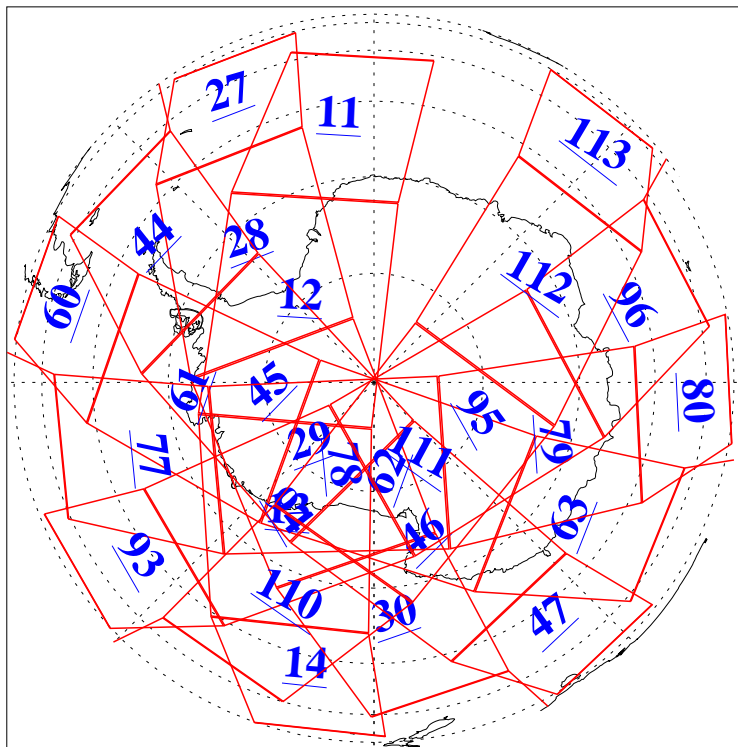

L1B Availability
AMSU Granules: 239
HSB Granules: 0
AIRS Granules: 240

16 Feb 2018
DoY 47
Aqua Day 5767
Granules: 1 to 120

Granules: 121 to 240

Legend: AMSU Available, HSB Available, AIRS Available

L1B Availability
AMSU Granules: 239
HSB Granules: 0
AIRS Granules: 240

16 Feb 2018
DoY 47
Aqua Day 5767
Ascending Granules

Descending Granules

Legend: AMSU Available, HSB Available, AIRS Available

L1B Availability
 AMSU Granules: 239
 HSB Granules: 0
 AIRS Granules: 240

16 Feb 2018
 DoY 47
 Aqua Day 5767

Northern Hemisphere Granules

Southern Hemisphere Granules

Legend: AMSU Available, HSB Available, AIRS Available