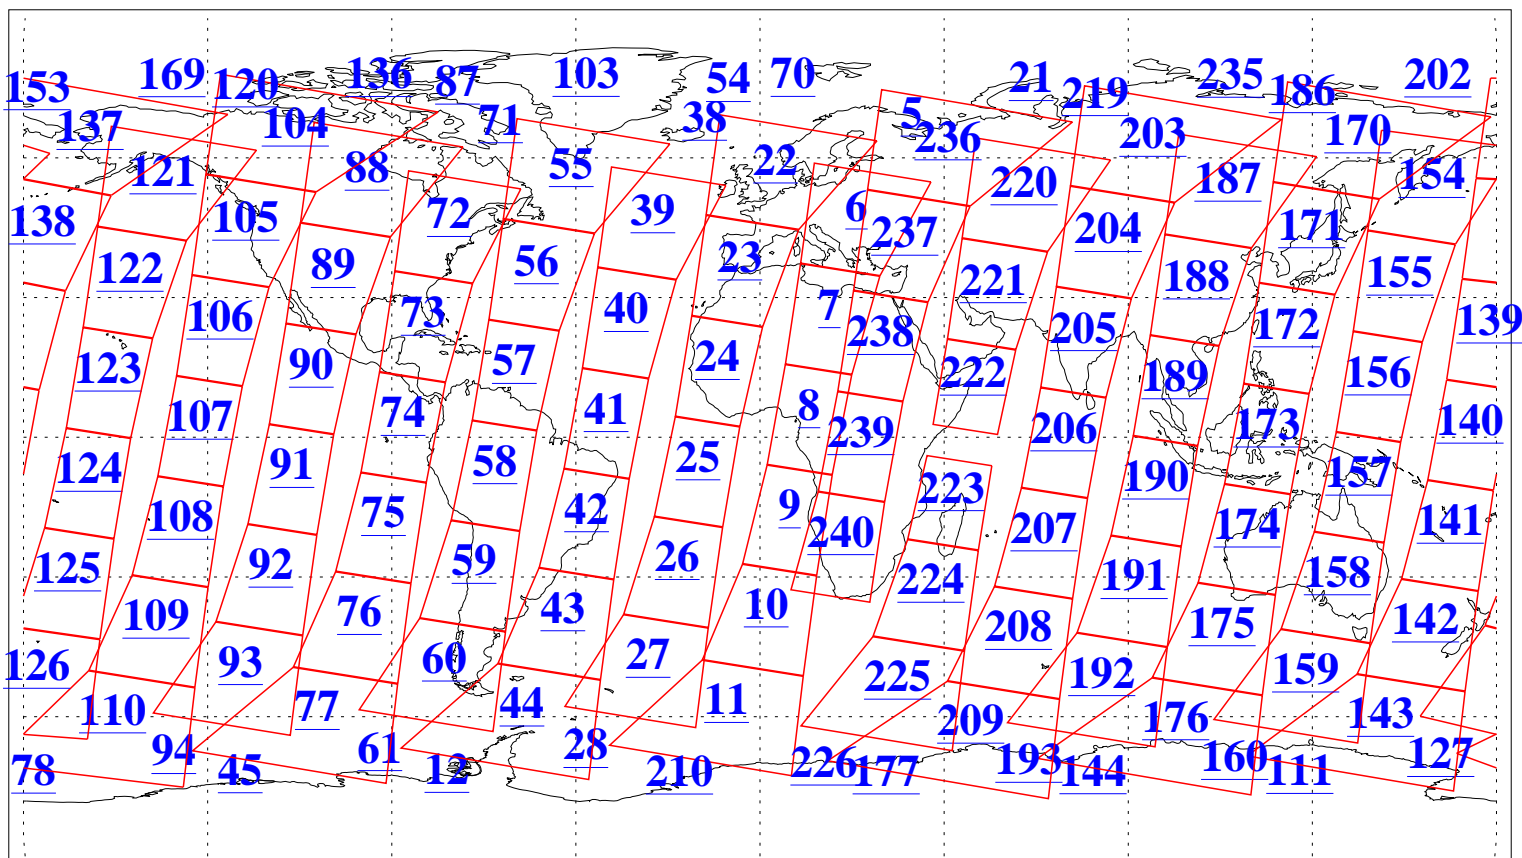

L1B Availability
AMSU Granules: 239
HSB Granules: 0
AIRS Granules: 240

16 Feb 2018
DoY 47
Aqua Day 5767
Granules: 1 to 120

Granules: 121 to 240

Legend: AMSU Available, HSB Available, AIRS Available

L1B Availability
AMSU Granules: 239
HSB Granules: 0
AIRS Granules: 240

16 Feb 2018
DoY 47
Aqua Day 5767
Ascending Granules

Descending Granules

Legend: AMSU Available, HSB Available, AIRS Available

L1B Availability
 AMSU Granules: 239
 HSB Granules: 0
 AIRS Granules: 240

16 Feb 2018
 DoY 47
 Aqua Day 5767

Northern Hemisphere Granules

Southern Hemisphere Granules

Legend: AMSU Available, HSB Available, AIRS Available