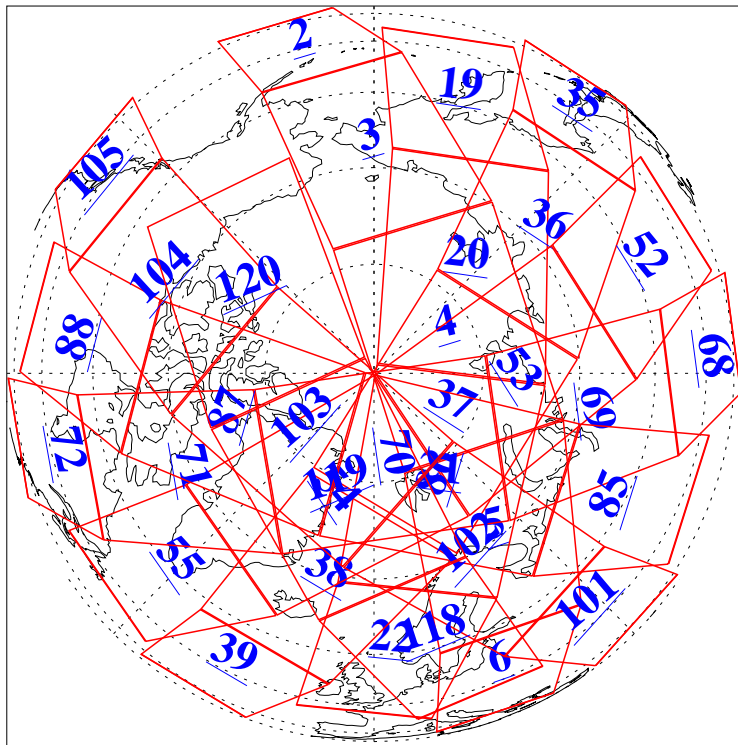

L1B Availability
AMSU Granules: 239
HSB Granules: 0
AIRS Granules: 240

16 Feb 2018
DoY 47
Aqua Day 5767
Granules: 1 to 120

Granules: 121 to 240

Legend: AMSU Available, HSB Available, AIRS Available

L1B Availability
AMSU Granules: 239
HSB Granules: 0
AIRS Granules: 240

16 Feb 2018
DoY 47
Aqua Day 5767
Ascending Granules

Descending Granules

Legend: AMSU Available, HSB Available, AIRS Available

L1B Availability
 AMSU Granules: 239
 HSB Granules: 0
 AIRS Granules: 240

16 Feb 2018
 DoY 47
 Aqua Day 5767

Northern Hemisphere Granules

Southern Hemisphere Granules

Legend: AMSU Available, HSB Available, AIRS Available