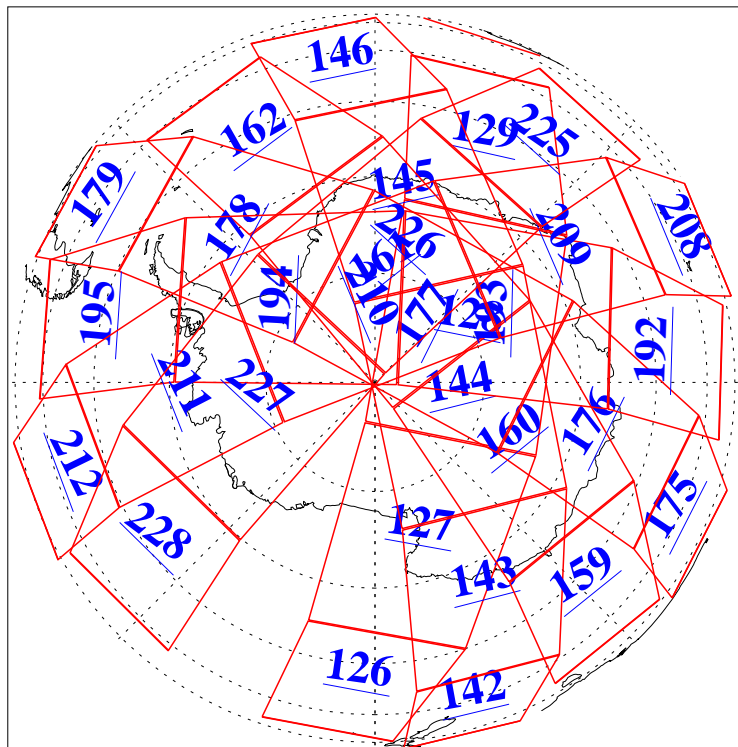

L1B Availability
AMSU Granules: 239
HSB Granules: 0
AIRS Granules: 240

16 Feb 2018
DoY 47
Aqua Day 5767
Granules: 1 to 120

Granules: 121 to 240

Legend: AMSU Available, HSB Available, AIRS Available

L1B Availability
AMSU Granules: 239
HSB Granules: 0
AIRS Granules: 240

16 Feb 2018
DoY 47
Aqua Day 5767
Ascending Granules

Descending Granules

Legend: AMSU Available, HSB Available, AIRS Available

L1B Availability
 AMSU Granules: 239
 HSB Granules: 0
 AIRS Granules: 240

16 Feb 2018
 DoY 47
 Aqua Day 5767

Northern Hemisphere Granules

Southern Hemisphere Granules

Legend: AMSU Available, HSB Available, AIRS Available