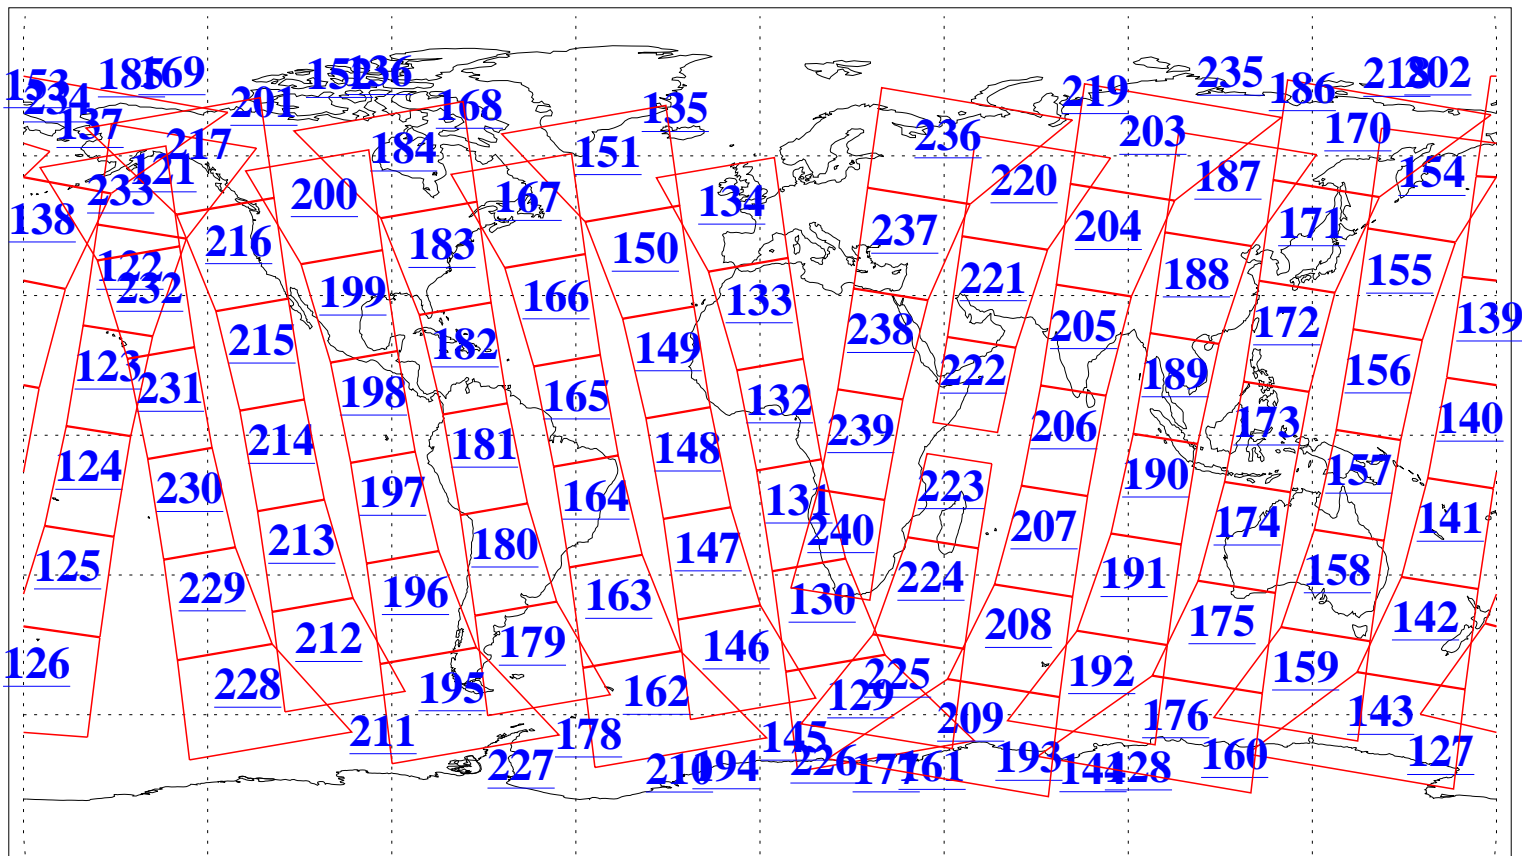

L1B Availability
AMSU Granules: 239
HSB Granules: 0
AIRS Granules: 240

16 Feb 2018
DoY 47
Aqua Day 5767
Granules: 1 to 120

Granules: 121 to 240

Legend: AMSU Available, HSB Available, AIRS Available

L1B Availability
AMSU Granules: 239
HSB Granules: 0
AIRS Granules: 240

16 Feb 2018
DoY 47
Aqua Day 5767
Ascending Granules

Descending Granules

Legend: AMSU Available, HSB Available, AIRS Available

L1B Availability
 AMSU Granules: 239
 HSB Granules: 0
 AIRS Granules: 240

16 Feb 2018
 DoY 47
 Aqua Day 5767

Northern Hemisphere Granules

Southern Hemisphere Granules

Legend: AMSU Available, HSB Available, AIRS Available