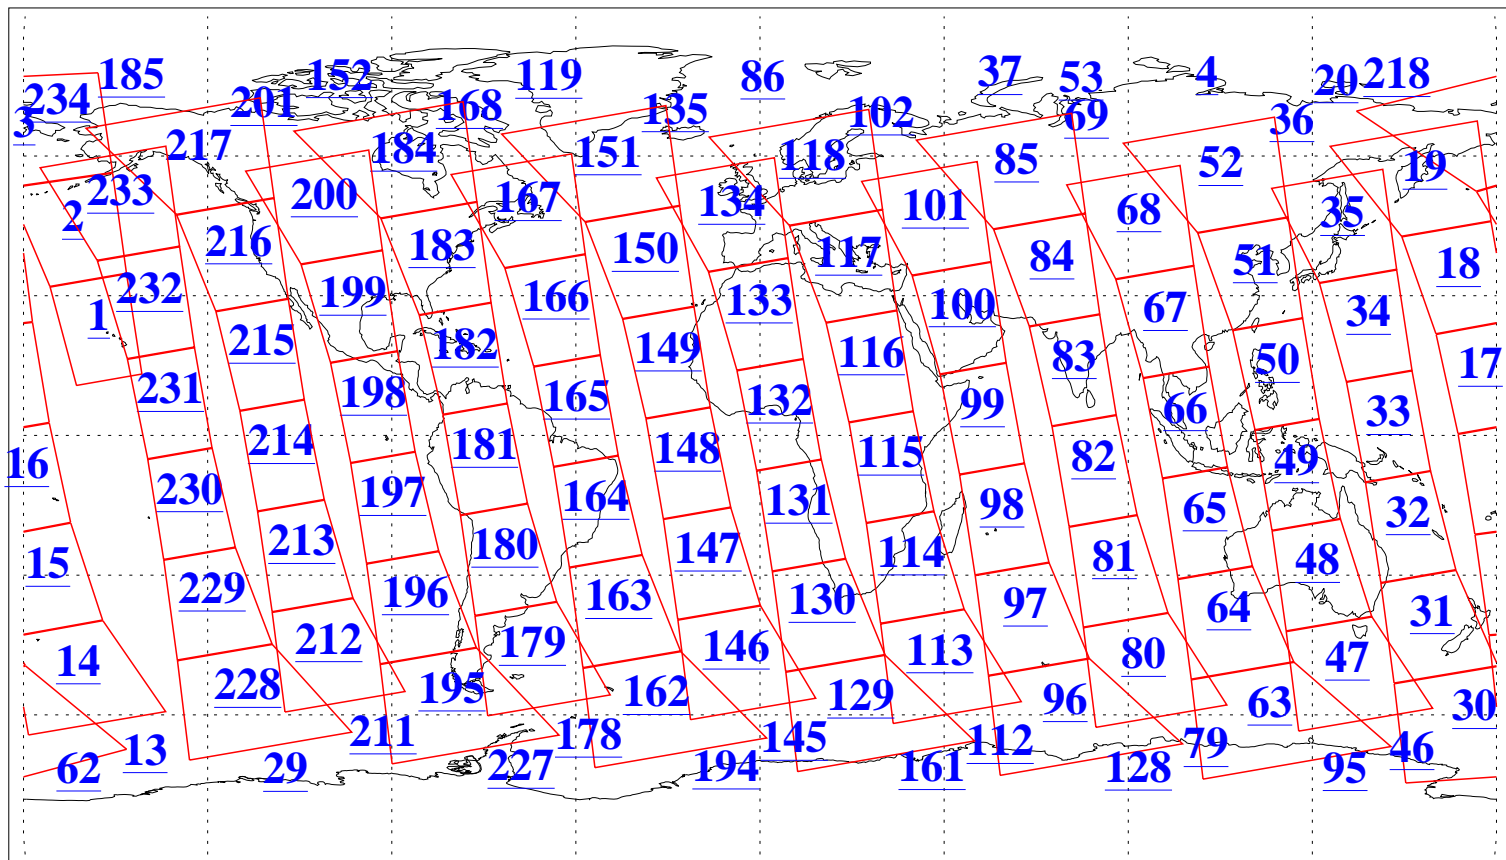

L1B Availability
AMSU Granules: 239
HSB Granules: 0
AIRS Granules: 240

16 Feb 2018
DoY 47
Aqua Day 5767
Granules: 1 to 120

Granules: 121 to 240

Legend: AMSU Available, HSB Available, AIRS Available

L1B Availability
AMSU Granules: 239
HSB Granules: 0
AIRS Granules: 240

16 Feb 2018
DoY 47
Aqua Day 5767
Ascending Granules

Descending Granules

Legend: AMSU Available, HSB Available, AIRS Available

L1B Availability
 AMSU Granules: 239
 HSB Granules: 0
 AIRS Granules: 240

16 Feb 2018
 DoY 47
 Aqua Day 5767

Northern Hemisphere Granules

Southern Hemisphere Granules

Legend: AMSU Available, HSB Available, AIRS Available