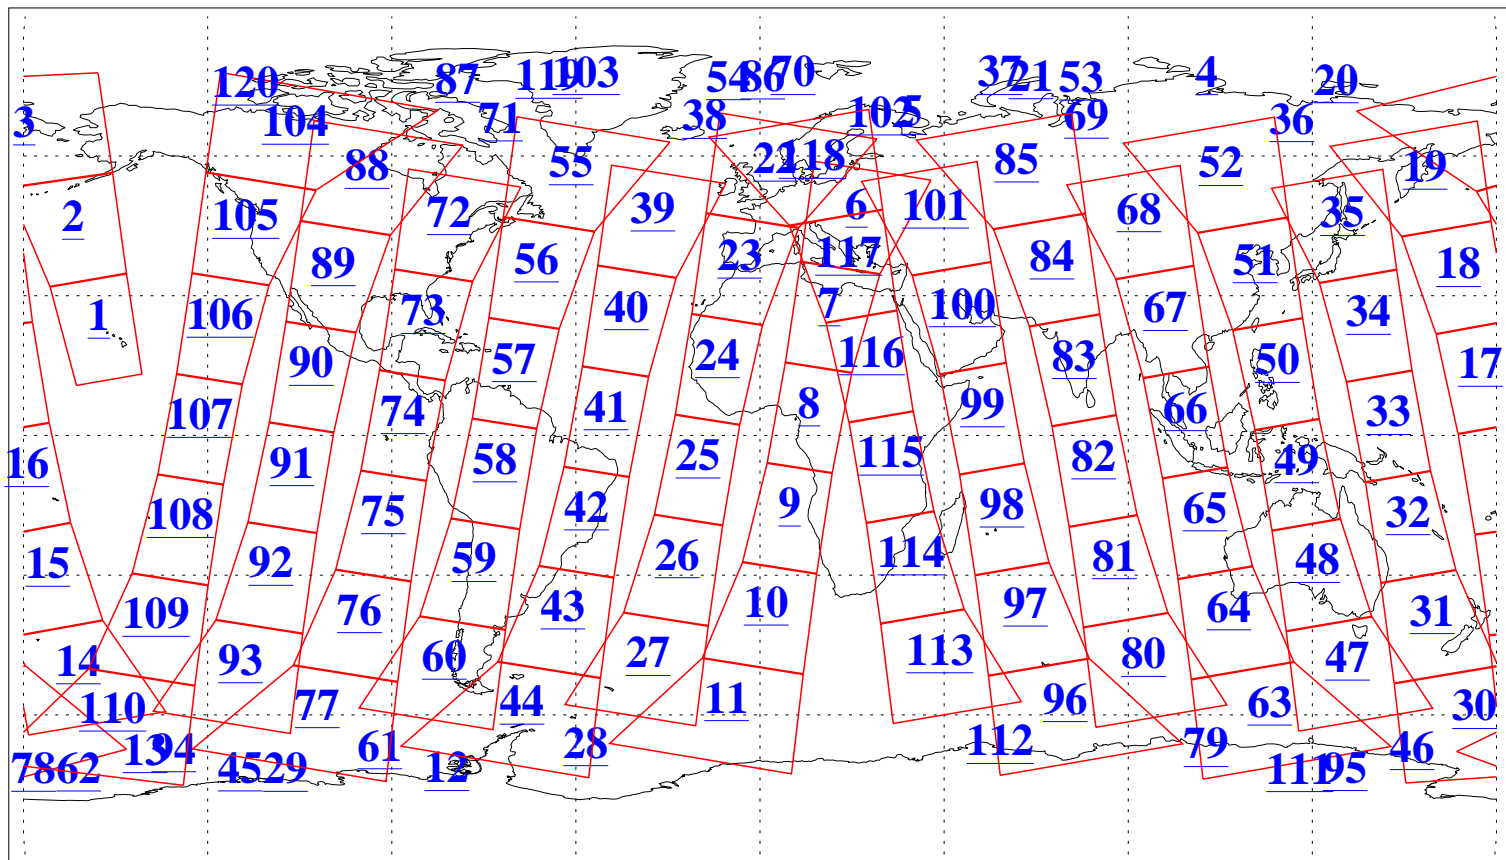

L1B Availability
AMSU Granules: 239
HSB Granules: 0
AIRS Granules: 240

16 Feb 2018
DoY 47
Aqua Day 5767
Granules: 1 to 120

Granules: 121 to 240

Legend: AMSU Available, HSB Available, AIRS Available

L1B Availability
AMSU Granules: 239
HSB Granules: 0
AIRS Granules: 240

16 Feb 2018
DoY 47
Aqua Day 5767
Ascending Granules

Descending Granules

Legend: AMSU Available, HSB Available, AIRS Available

L1B Availability
 AMSU Granules: 239
 HSB Granules: 0
 AIRS Granules: 240

16 Feb 2018
 DoY 47
 Aqua Day 5767

Northern Hemisphere Granules

Southern Hemisphere Granules

Legend: AMSU Available, HSB Available, AIRS Available