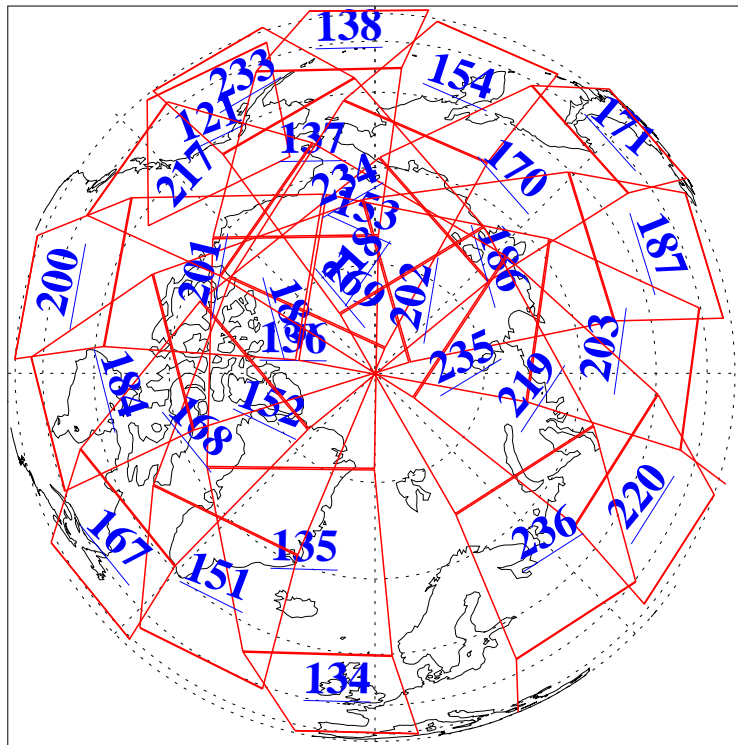

16 Feb 2018
DoY 47
Aqua Day 5767
Ascending Granules

Descending Granules

Legend: AMSU Available, HSB Available, AIRS Available

L1B Availability
 AMSU Granules: 239
 HSB Granules: 0
 AIRS Granules: 240

16 Feb 2018
 DoY 47
 Aqua Day 5767

Northern Hemisphere Granules

Southern Hemisphere Granules

Legend: AMSU Available, HSB Available, AIRS Available